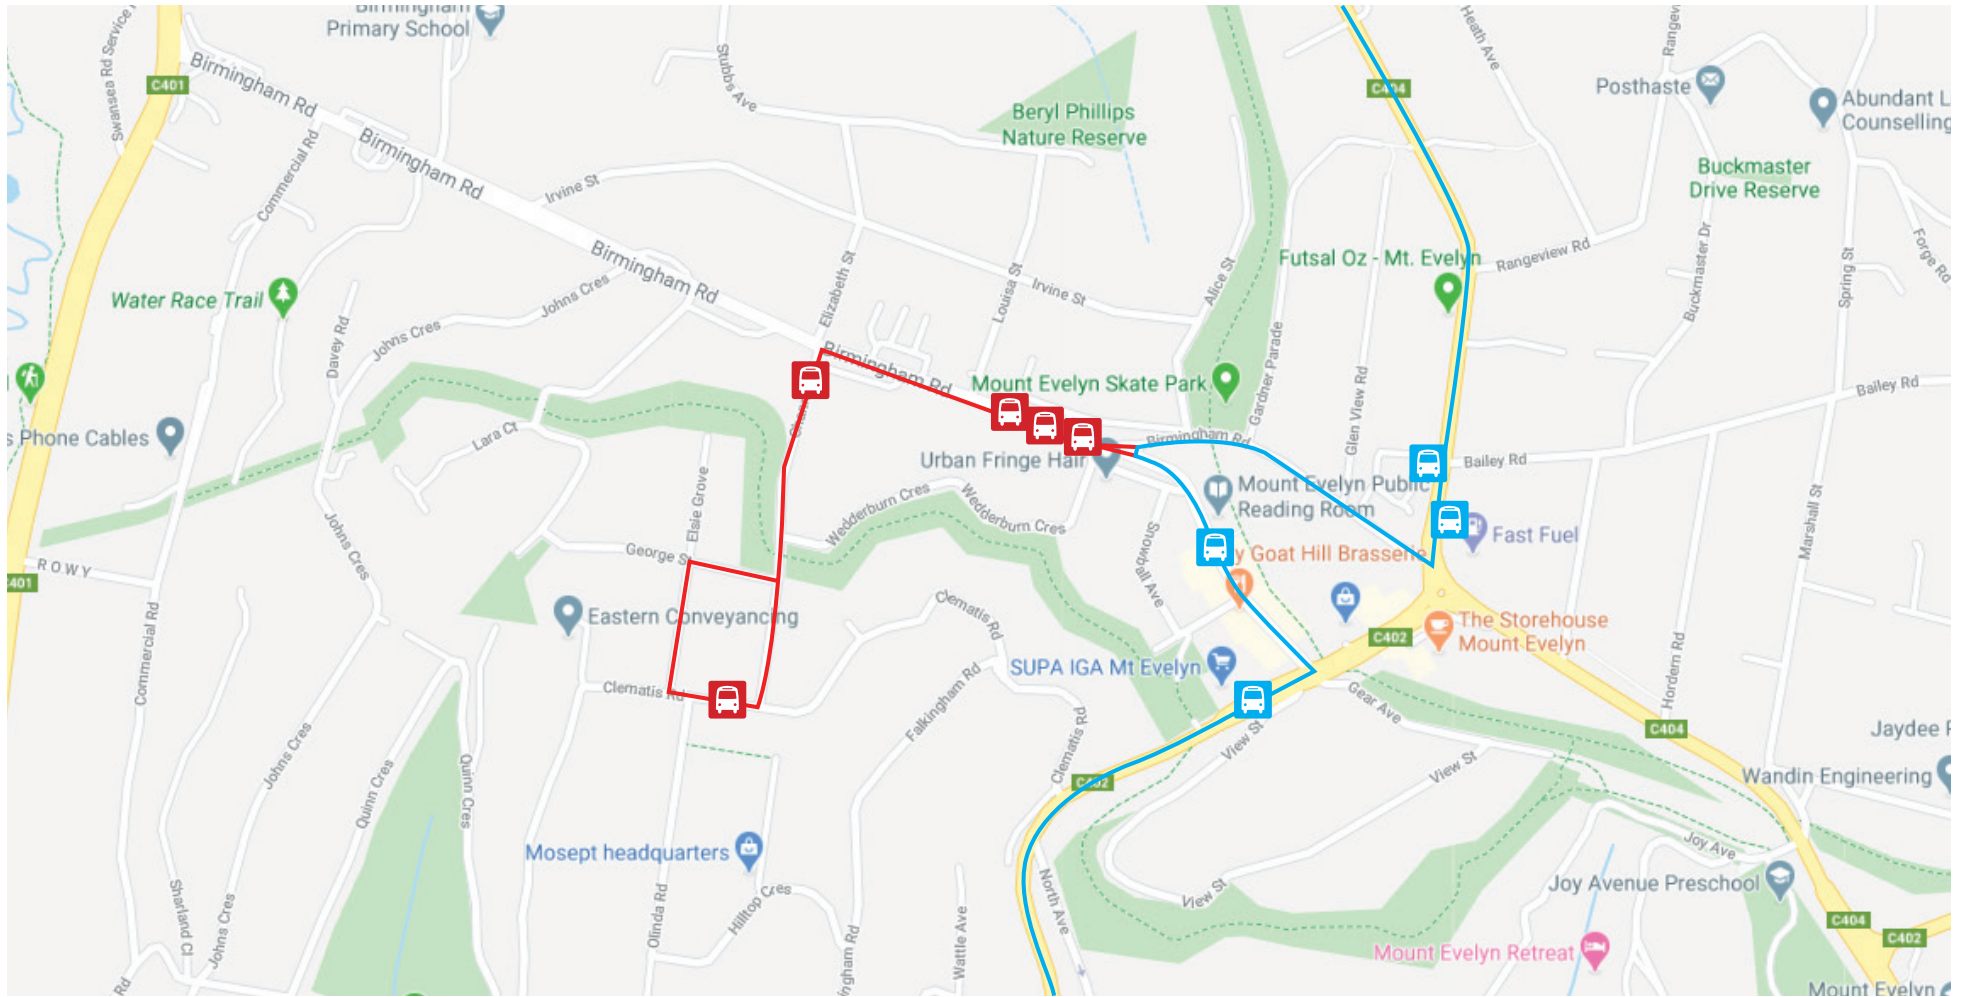

679 Chirside Park Shopping Centre - Ringwood via Mt Evelyn, Montrose & Canterbury Road

ROUTE 679

ROUTE 679 STOP CLOSURE - 17th August 2020 (until 6:00PM)

RED LINE	BLUE LINE	RED STOPS	BLUE STOPS
NORMAL ROUTE	DIVERSION ROUTE	STOP TEMPORARILY CLOSED	AVAILABLE STOPS