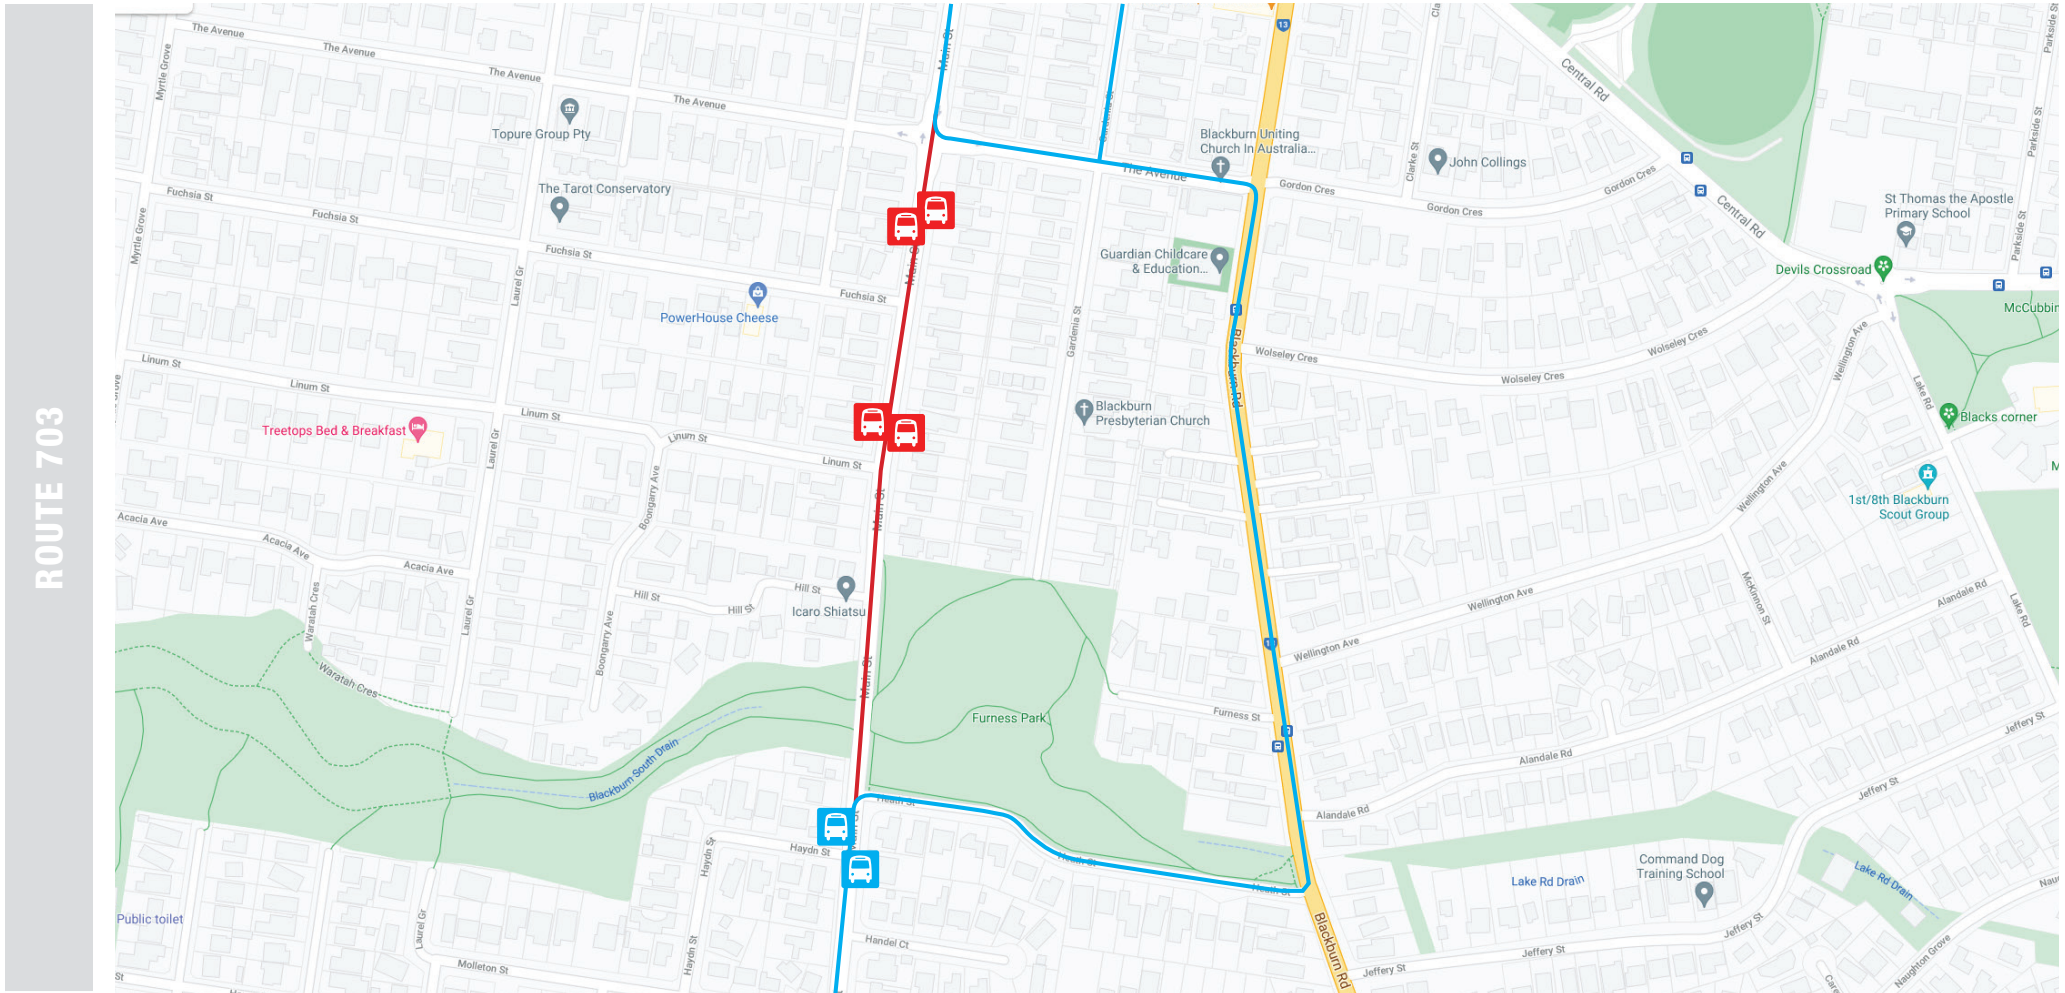

Route 703 Middle Brighton - Blackburn via Bentleigh, Clayton, Monash University (Smart Bus)

ROUTE 703

Route 703 Diversion - From 31st May

RED LINE	BLUE LINE	RED STOPS	BLUE STOPS
NORMAL ROUTE	DIVERSION ROUTE	STOP TEMPORARILY CLOSED	AVAILABLE STOPS