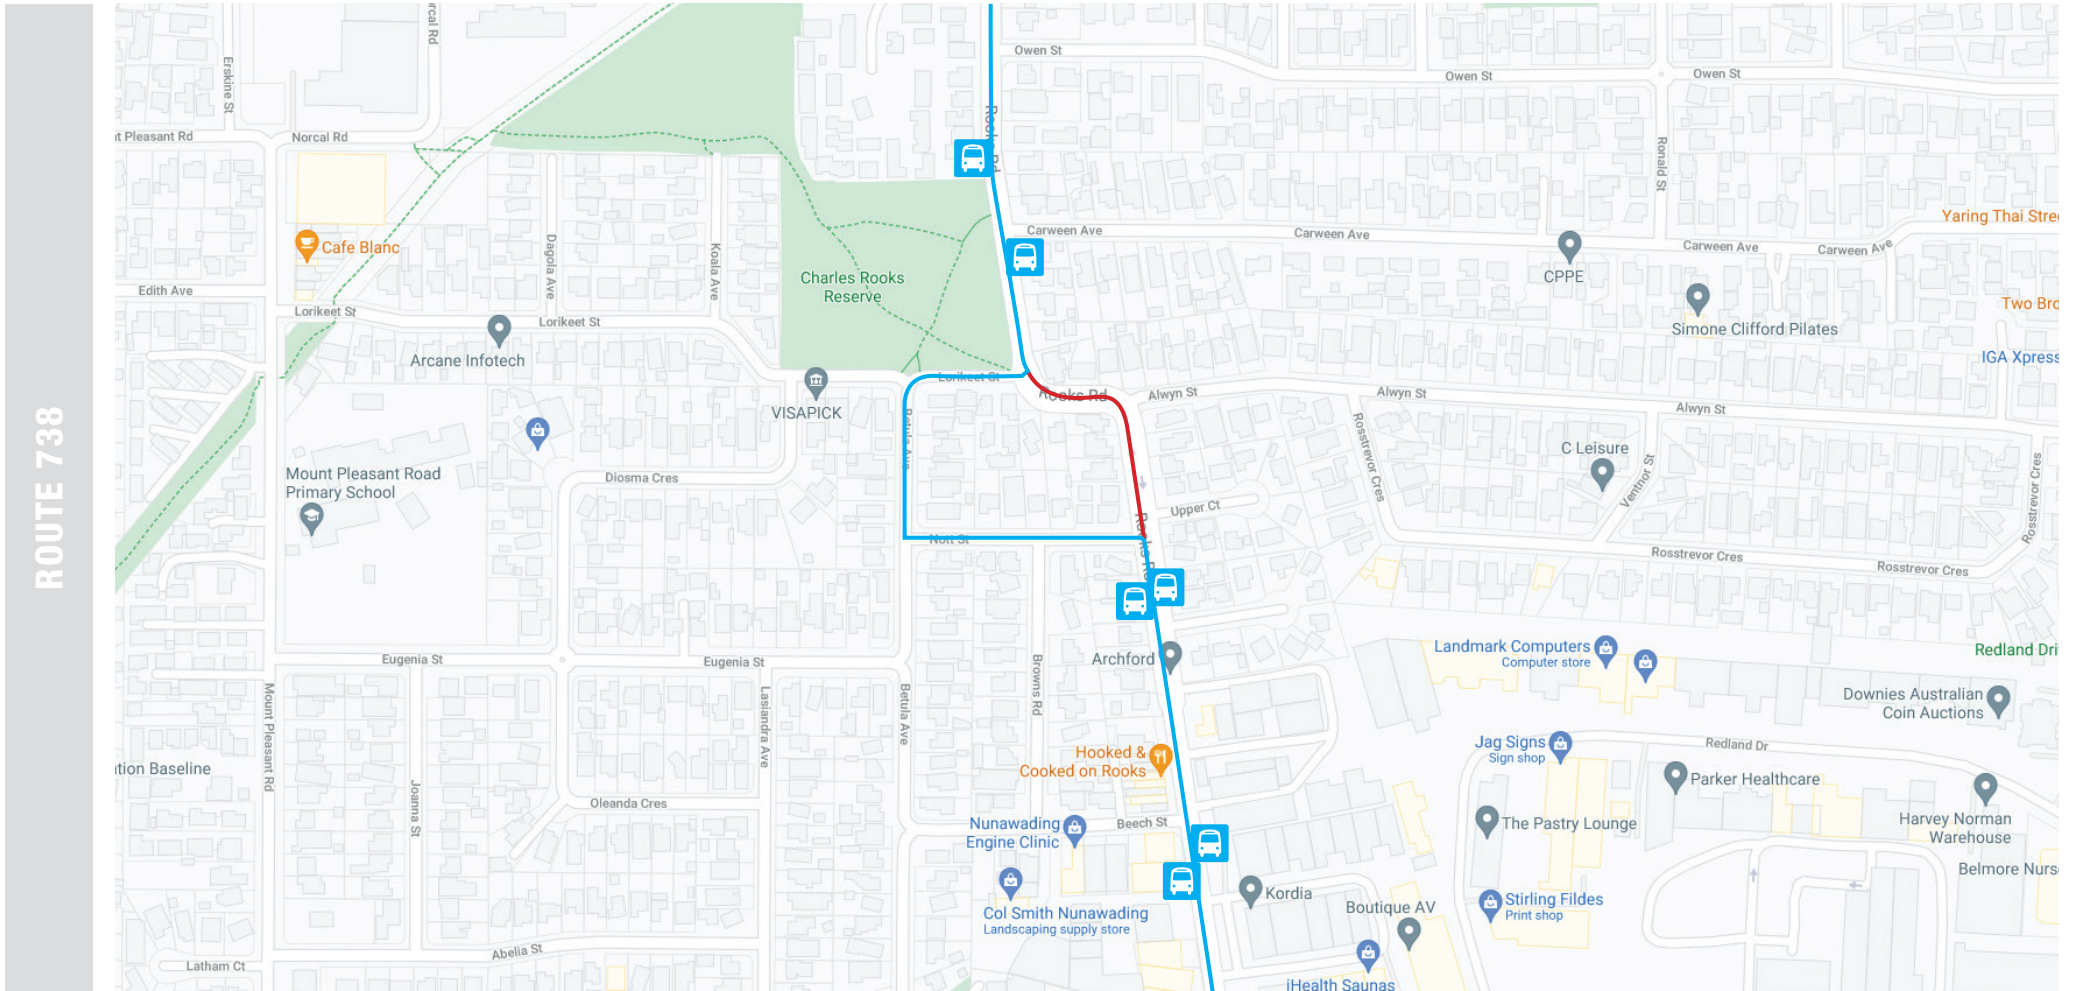

Route 738 Mitcham -Knox City via Private Hospital, Wantirna Secondary College

Route 738 Diversion - 1st May

RED LINE	BLUE LINE	BLUE STOPS
NORMAL ROUTE	DIVERSION ROUTE	AVAILABLE STOPS

For further information email enquiries@venturabus.com.au or call 1300 VENTURA.