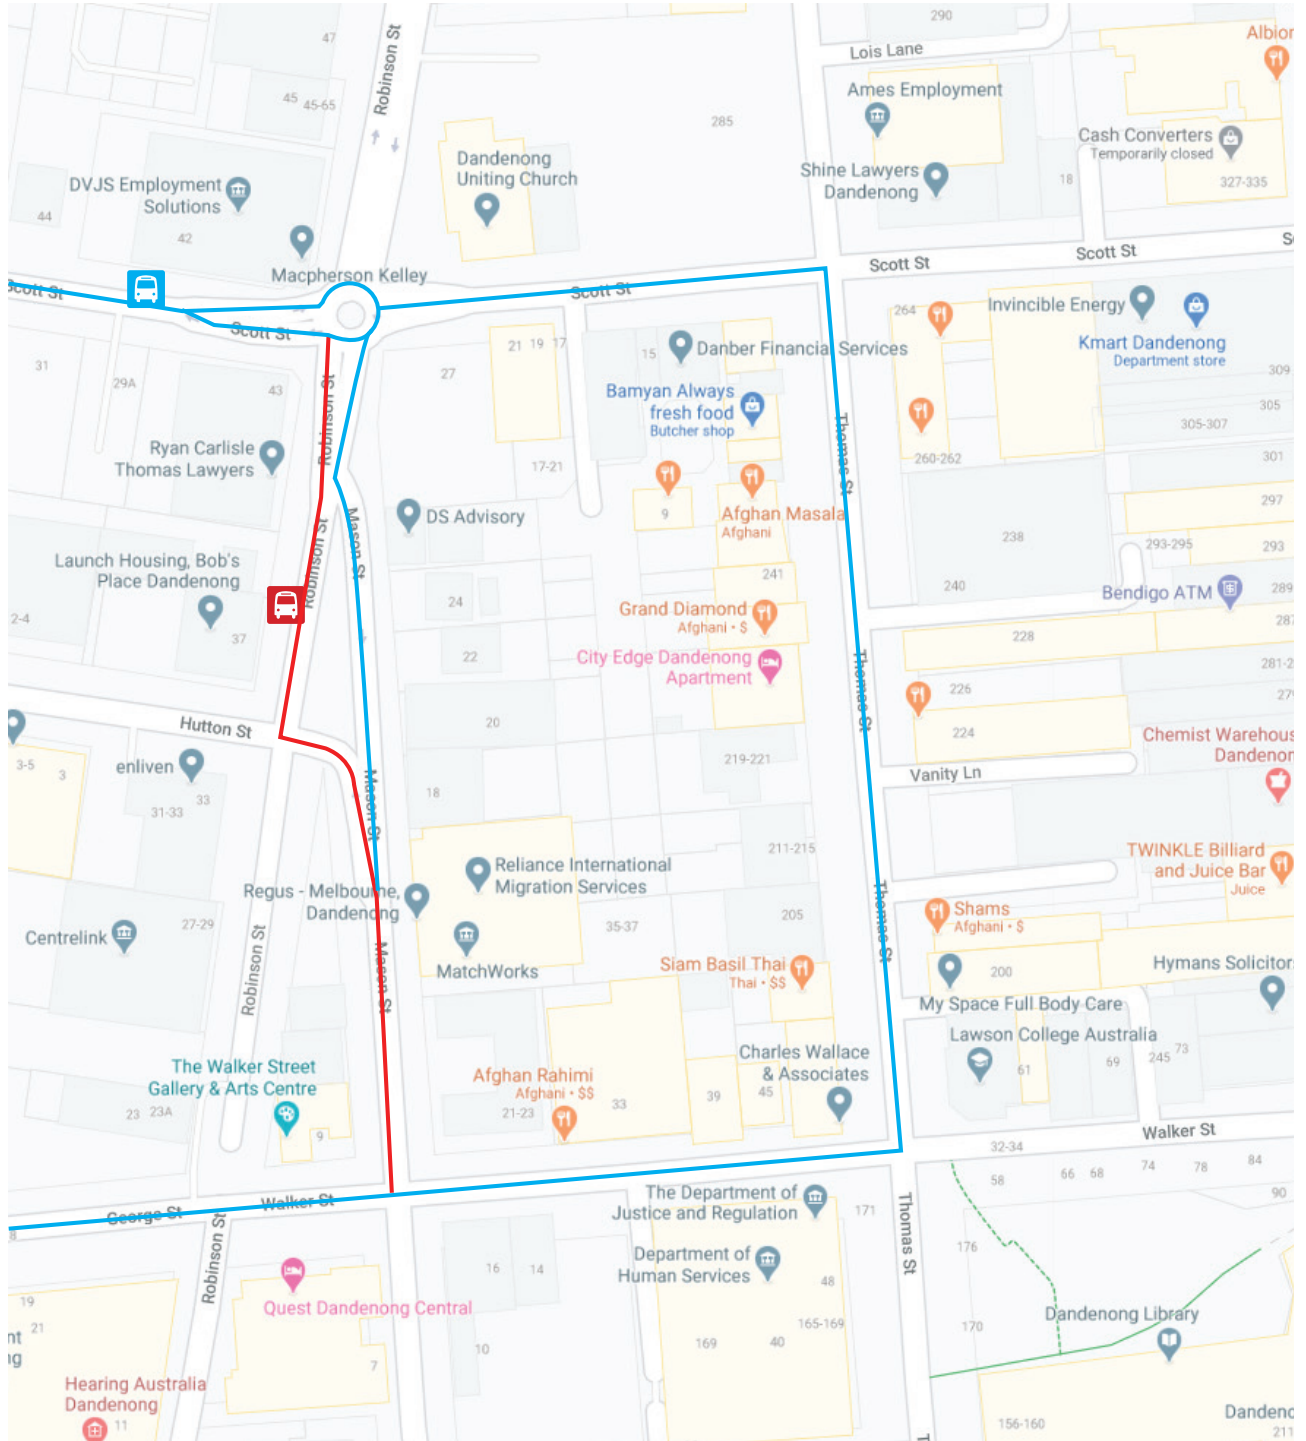

**813 Dandenong - Waverley Garden**  
**814 Dandenong - Springvale South**  
**815 Dandenong - Noble Park**  
**848 Dandenong - Brandon Park**

ROUTE 813, 814, 815, 848

**ROUTES 813, 814, 815, 848 DIVERSION 20<sup>th</sup> AUGUST 2020 (7:00am to 5:00pm)**

RED LINE	BLUE LINE	RED STOPS	BLUE STOPS
NORMAL ROUTE	DIVERSION ROUTE	STOP TEMPORARILY CLOSED	AVAILABLE STOPS

For further information email [enquiries@venturabus.com.au](mailto:enquiries@venturabus.com.au) or call 1300 VENTURA.