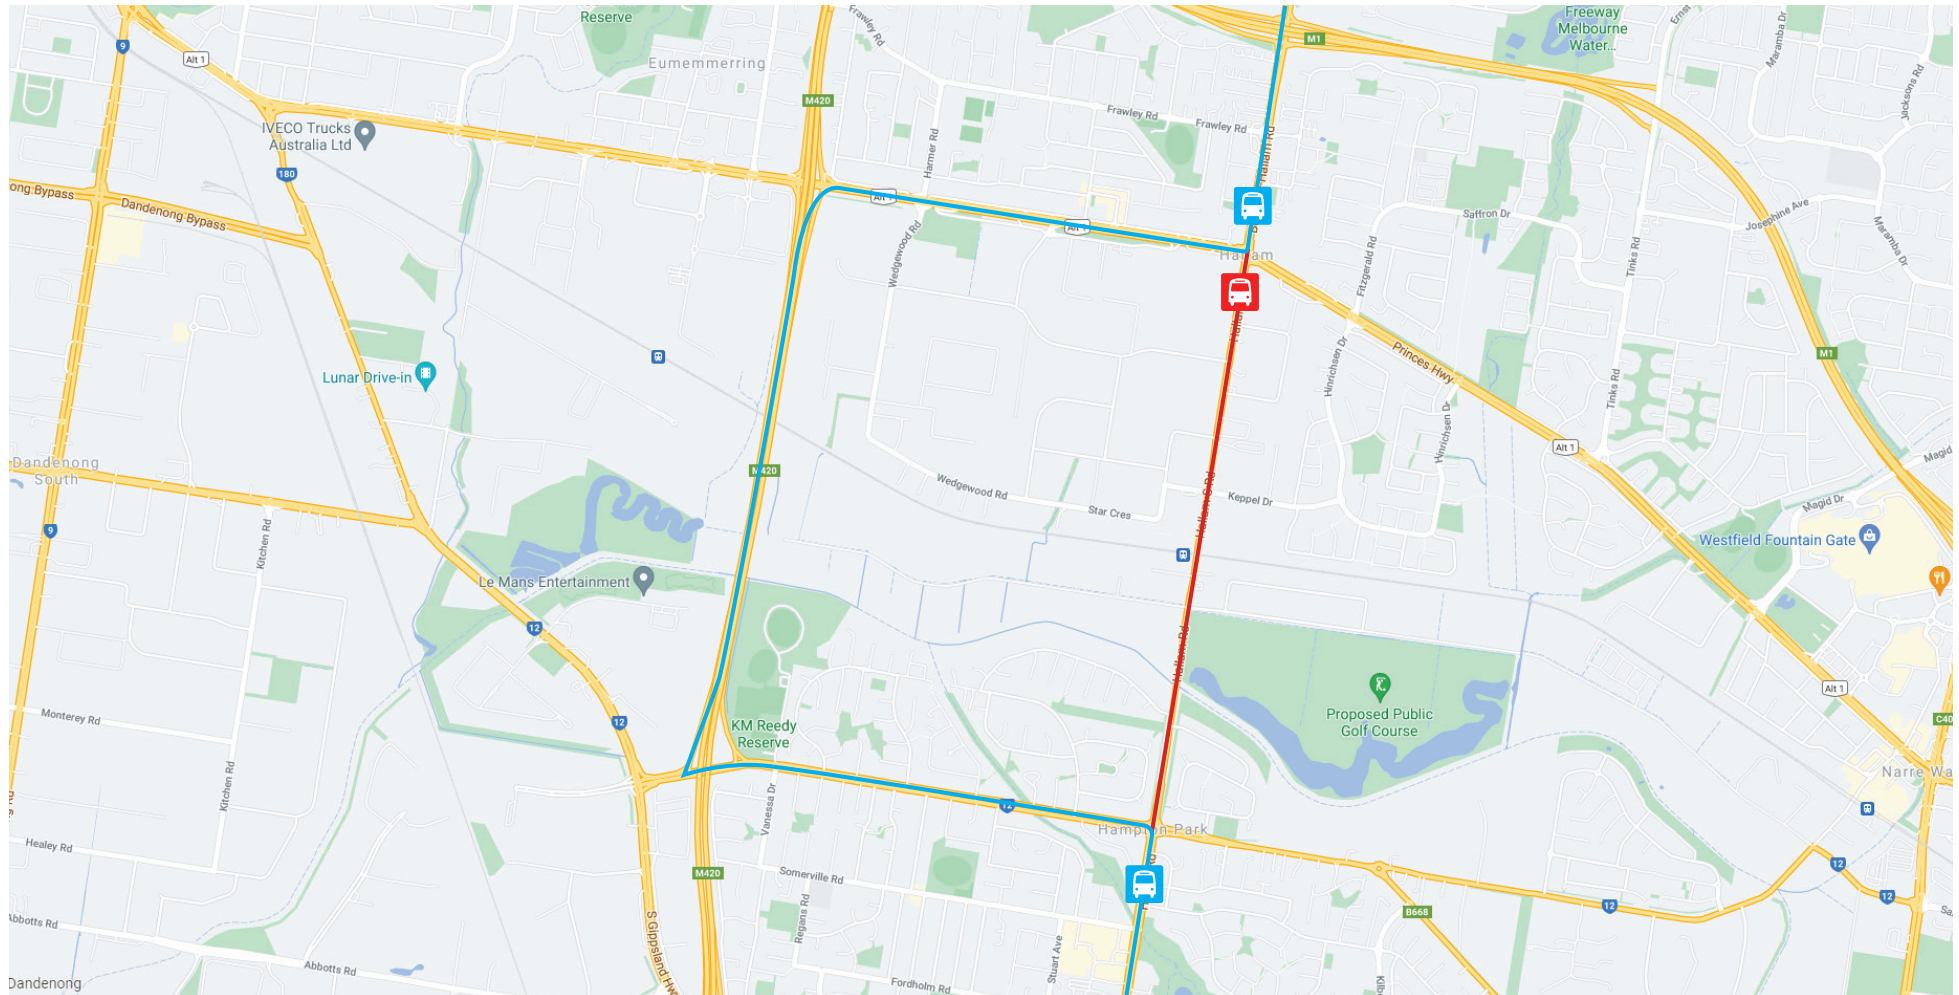

Route 982 Dandenong - Cranbourne via Endeavour Hills

ROUTE 982

Route 982 Diversion - 7th May To 10th May

RED LINE

NORMAL ROUTE

BLUE LINE

DIVERSION ROUTE

RED STOPS

STOP TEMPORARILY CLOSED

BLUE STOPS

AVAILABLE STOPS

For further information email enquiries@venturabus.com.au or call 1300 VENTURA.