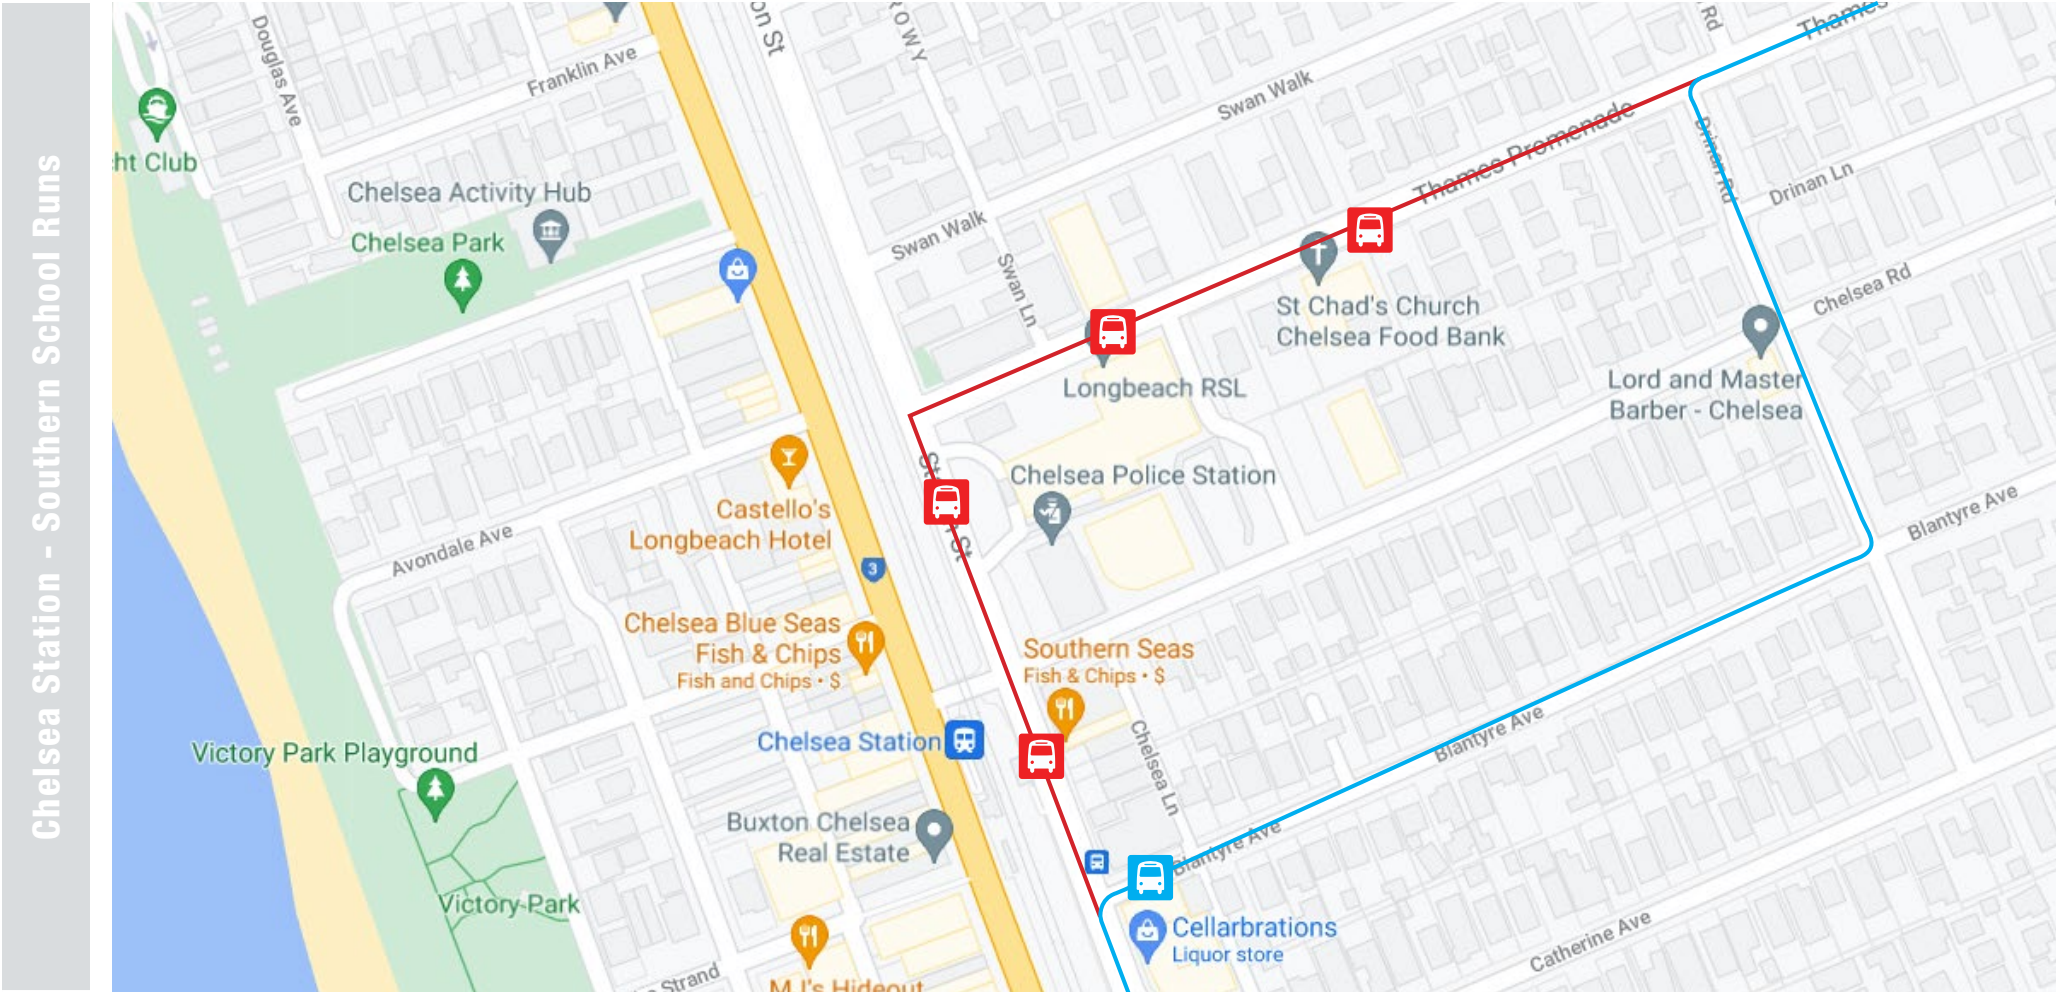

# Chelsea Station - Southern School Runs

**From 16<sup>th</sup> June**

RED LINE	BLUE LINE	RED STOPS	BLUE STOPS
NORMAL ROUTE	DIVERSION ROUTE	STOP TEMPORARILY CLOSED	AVAILABLE STOPS

For further information email enquiries@venturabus.com.au or call 1300 VENTURA.