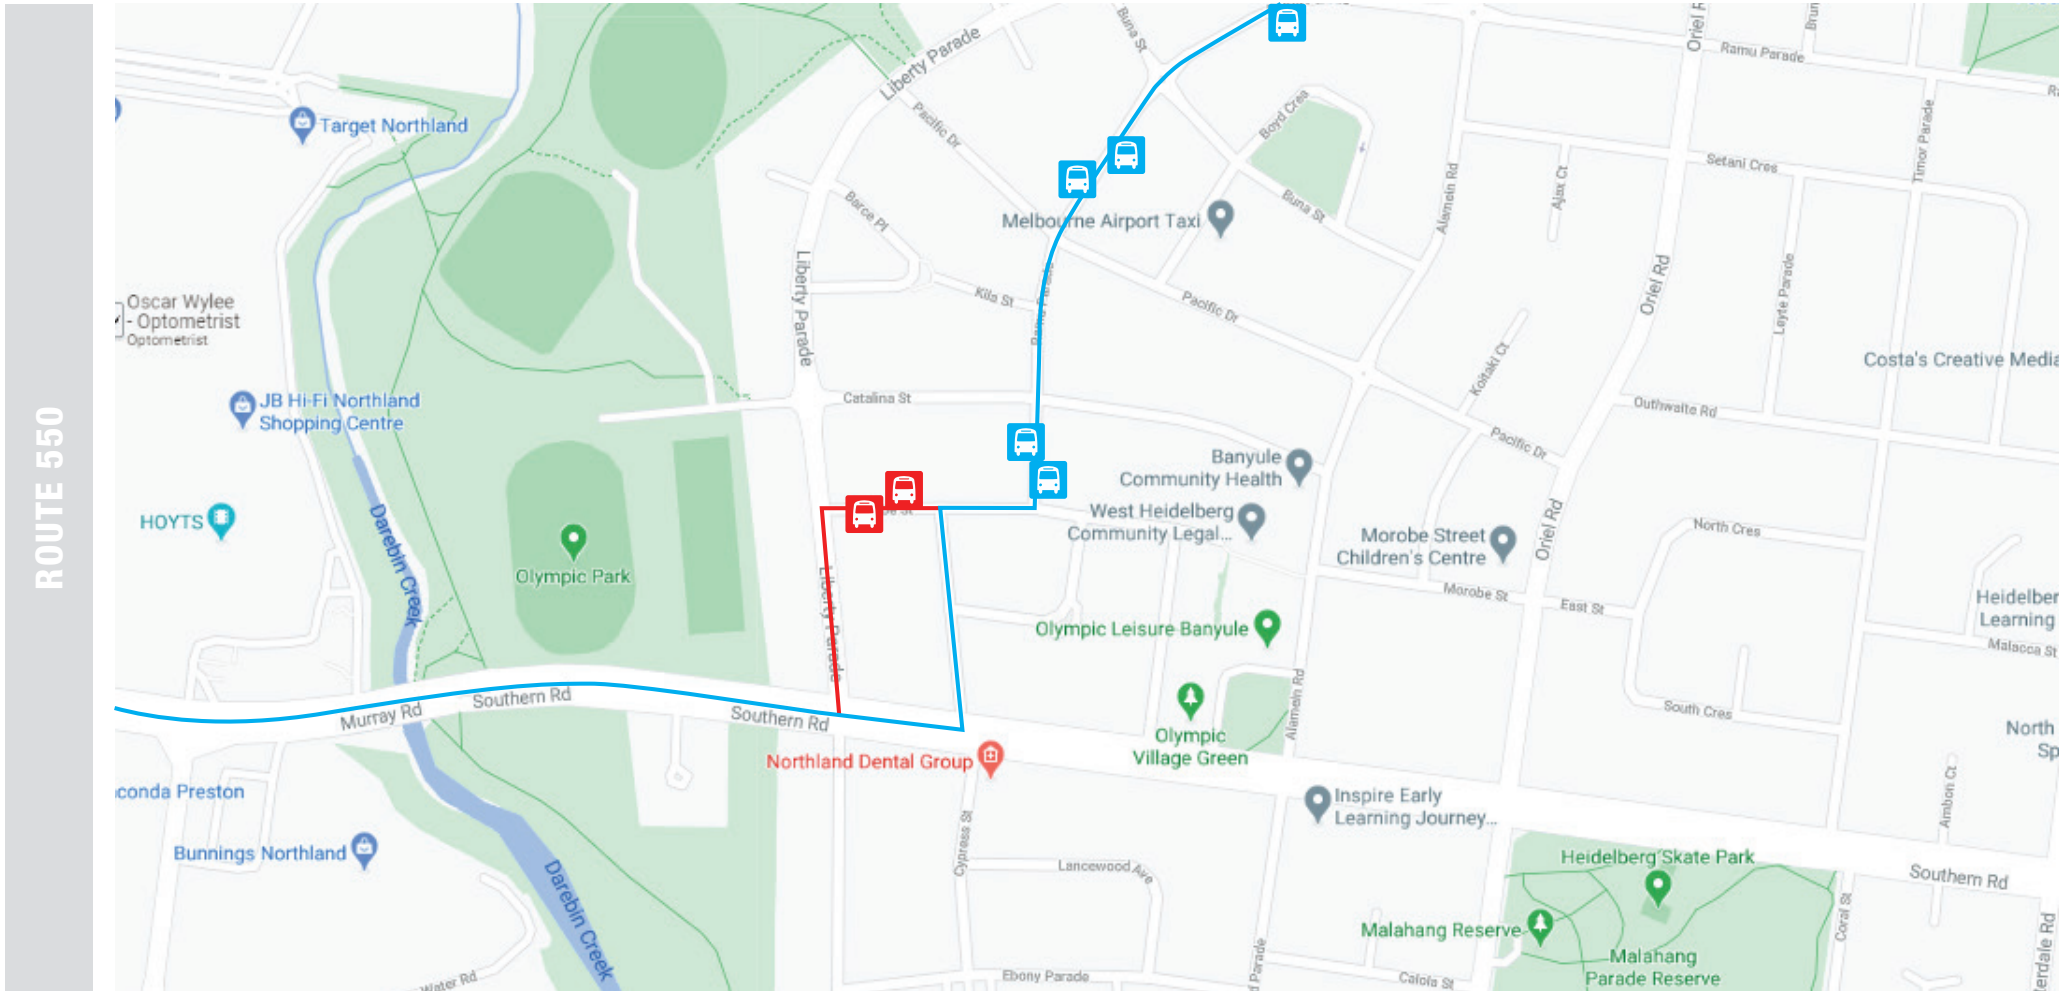

# 550 Northland Shopping Centre - La Trobe University

ROUTE 550

## ROUTE 550 DIVERSION - 20th January 2021

| RED LINE     | BLUE LINE       | RED STOPS               | BLUE STOPS      |
|--------------|-----------------|-------------------------|-----------------|
| NORMAL ROUTE | DIVERSION ROUTE | STOP TEMPORARILY CLOSED | AVAILABLE STOPS |