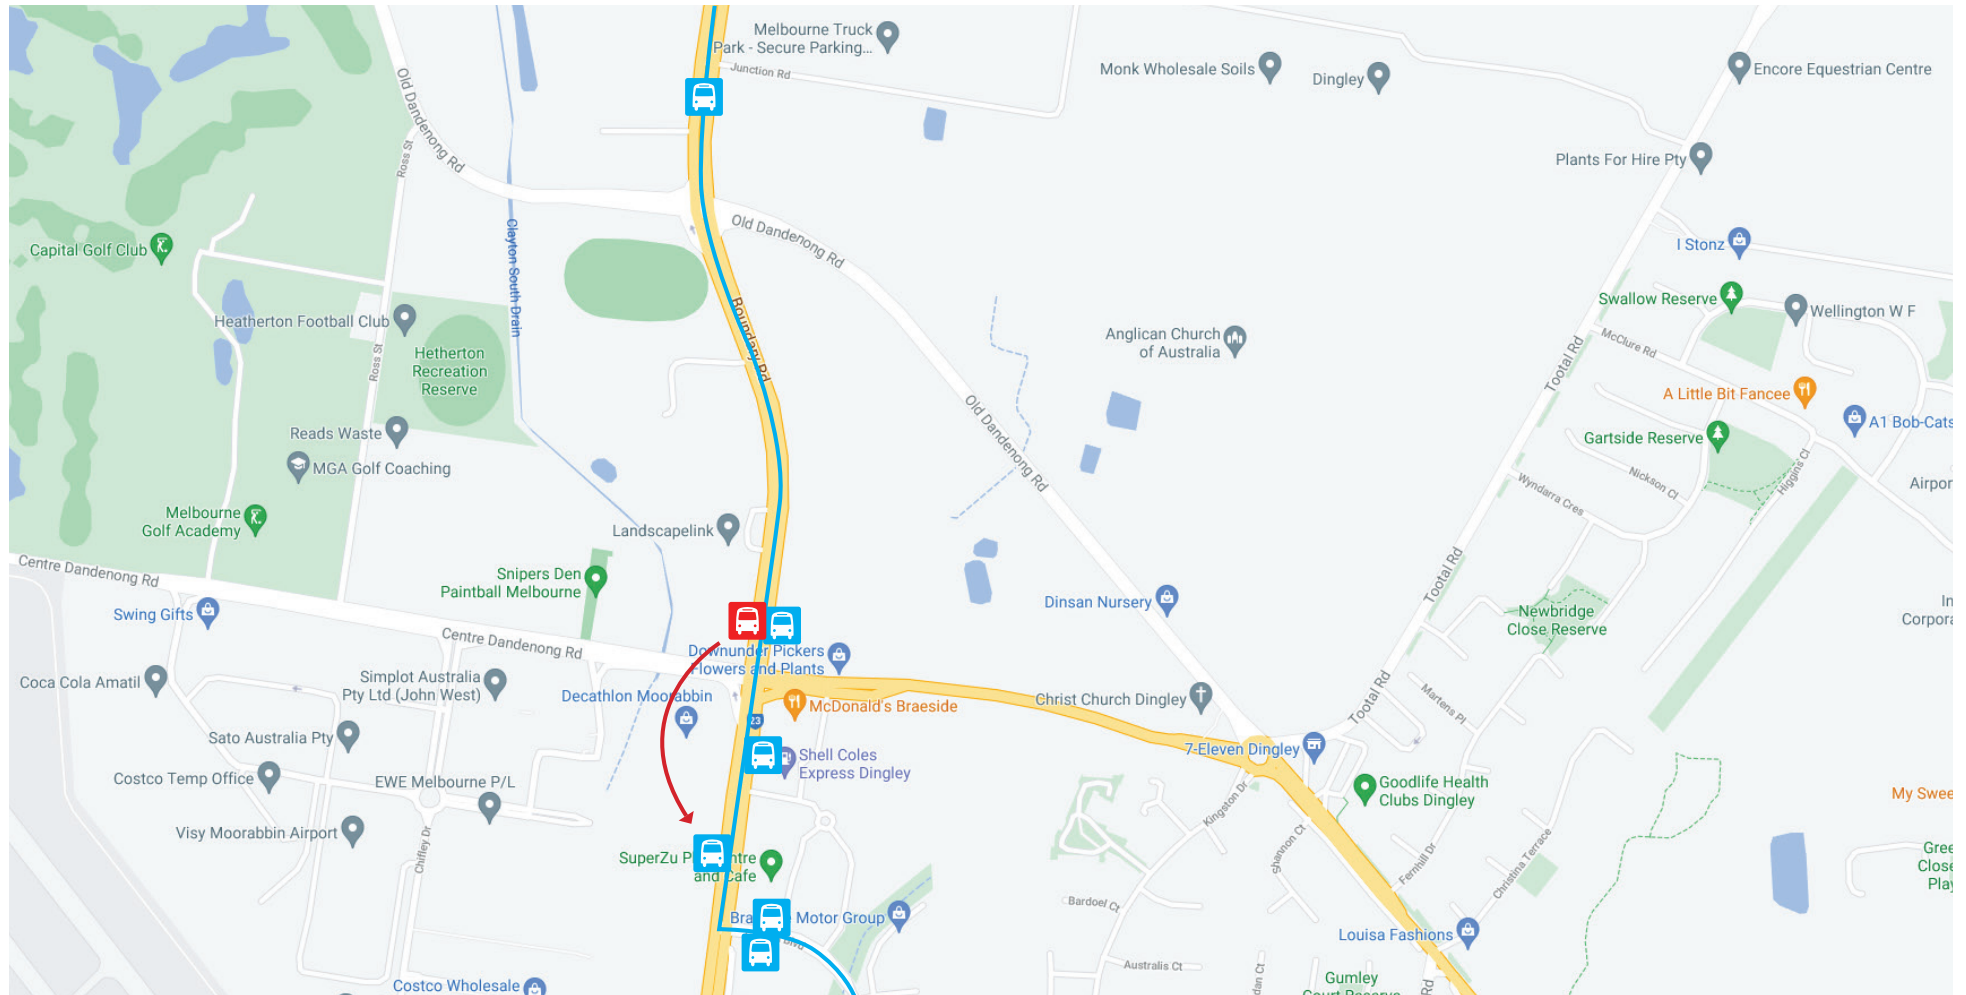

Route 705 Mordialloc - Springvale via Braeside, Clayton South

Route 705

Route 705 Stop Closure - 3rd May To 4th June

BLUE LINE	RED STOP	BLUE STOPS
NORMAL ROUTE (UNCHANGED)	STOP TEMPORARILY CLOSED	AVAILABLE STOPS