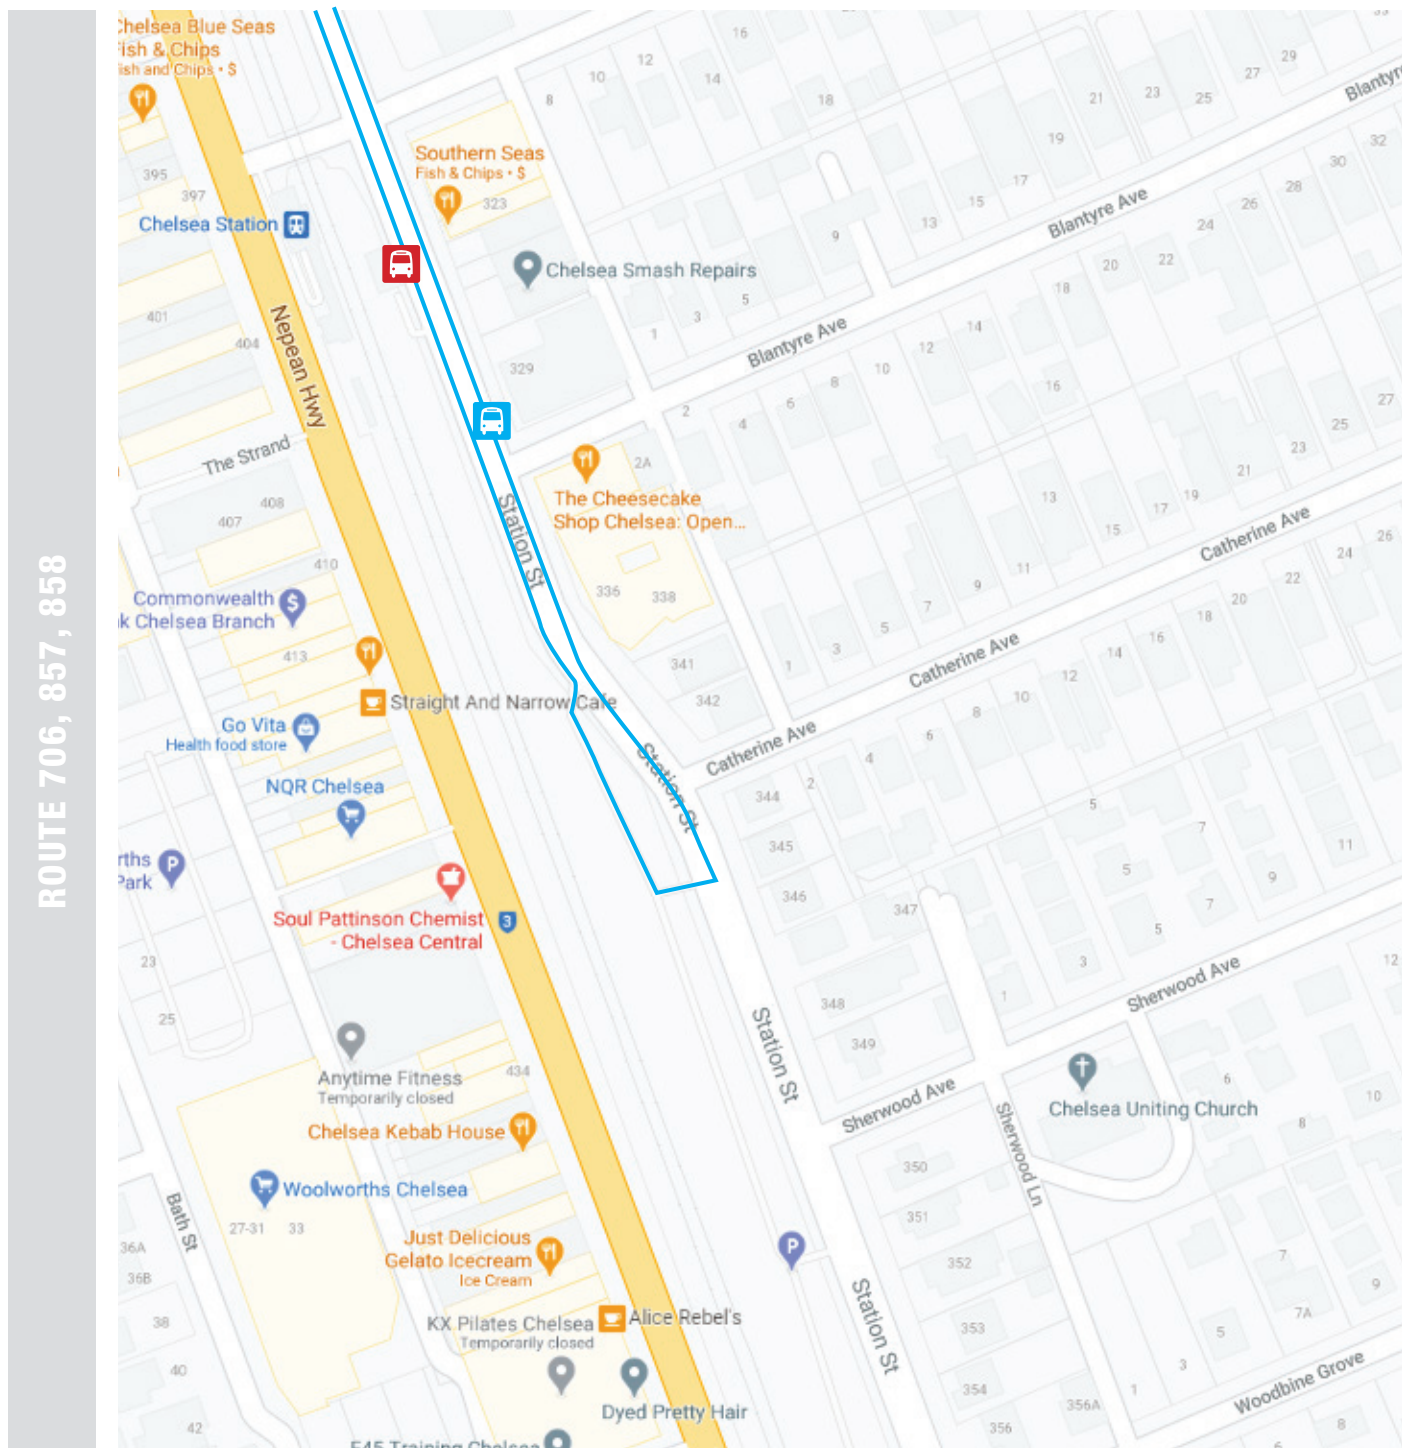

**706 Mordialloc - Aspendale, Edithvale, Chelsea  
 857 Dandenong - Chelsea via Patterson Lakes  
 858 Edithvale - Aspendale Gardens via Chelsea**

**Route 706, 857, 858 Stop Closure 3<sup>rd</sup> September (7:30AM - 4:00PM)**

RED LINE	BLUE LINE	RED STOPS	BLUE STOPS
NORMAL ROUTE	DIVERSION ROUTE	STOP TEMPORARILY CLOSED	AVAILABLE STOPS

For further information email [enquiries@venturabus.com.au](mailto:enquiries@venturabus.com.au) or call 1300 VENTURA.