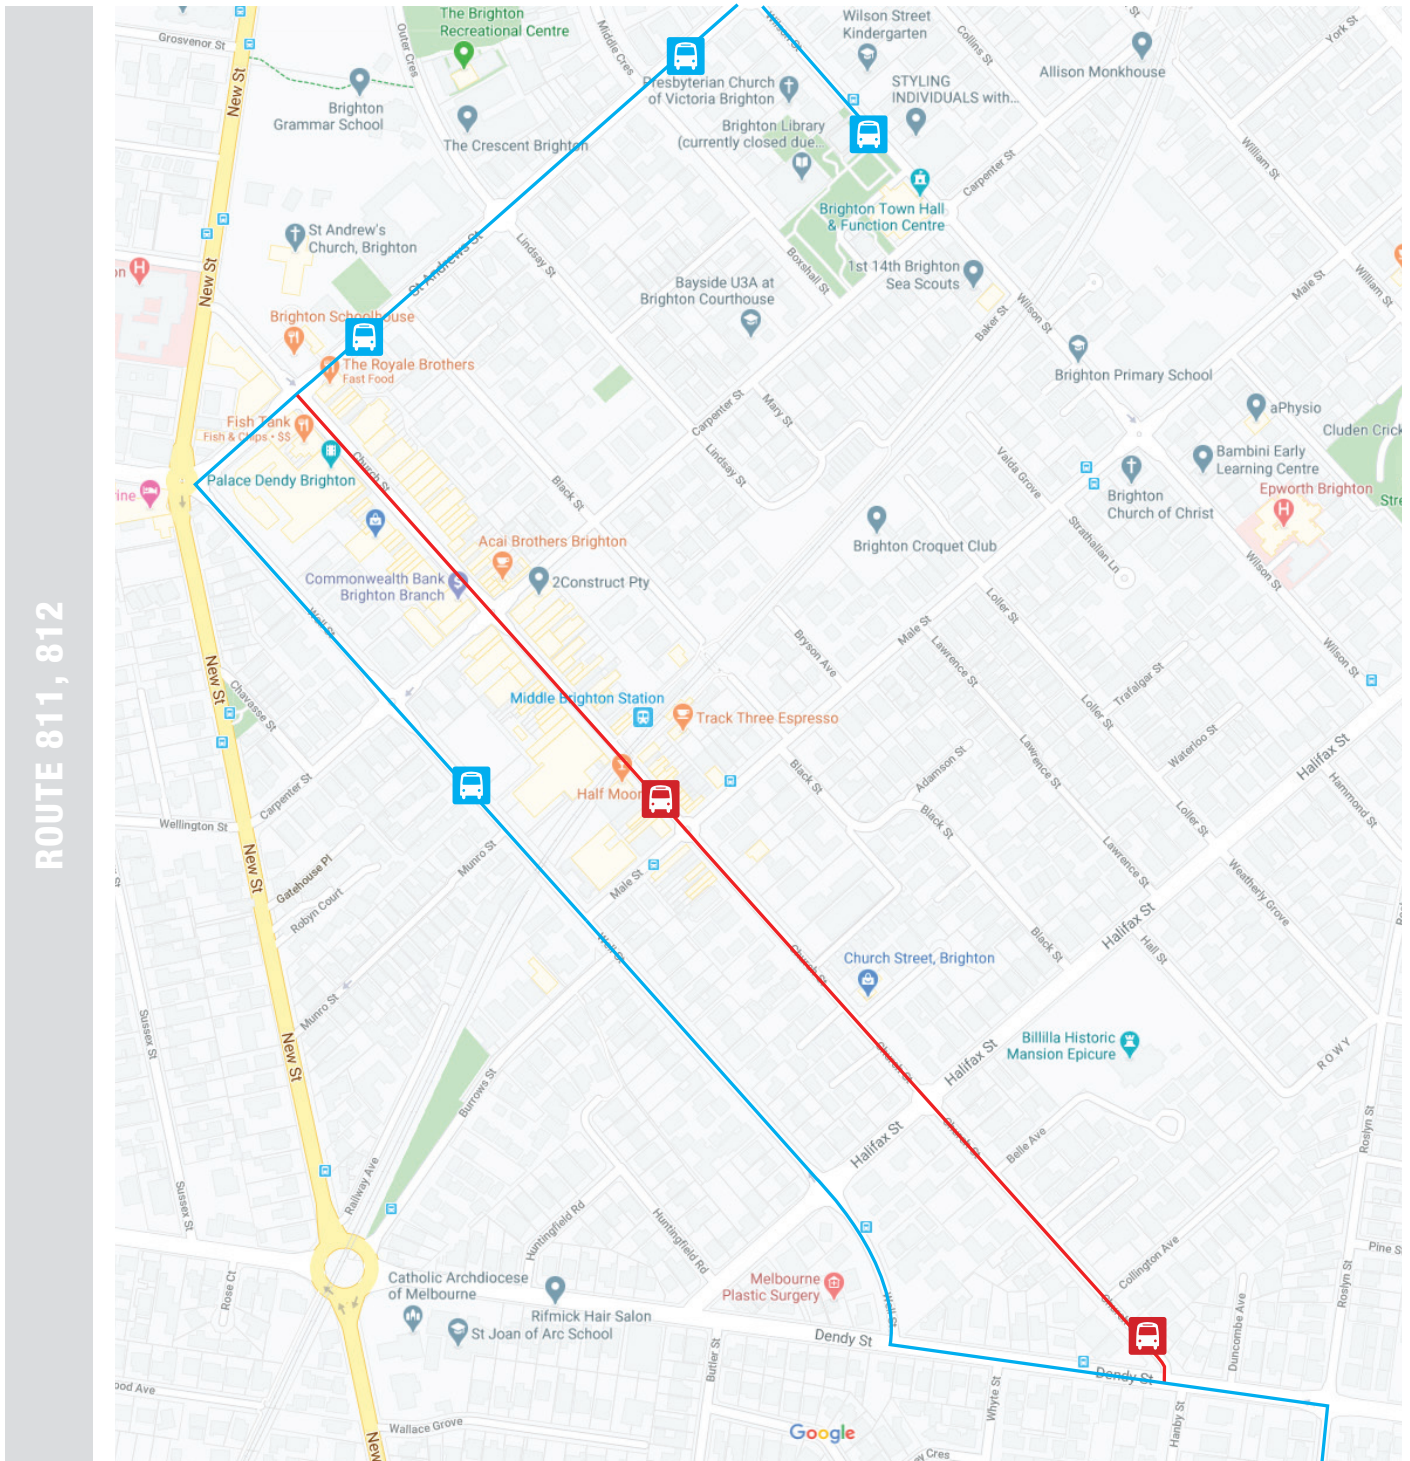

811 Brighton to Dandenong via Heatherton Road, Springvale 812 Brighton to Dandenong via Parkmore Shopping Centre

Diversion is one direction only - Brighton to Dandenong

ROUTE 811, 812

Route 811, 812 Diversion 3rd to 22nd August 2020

RED LINE	BLUE LINE	RED STOPS	BLUE STOPS
NORMAL ROUTE	DIVERSION ROUTE	STOP TEMPORARILY CLOSED	AVAILABLE STOPS

For further information email enquiries@venturabus.com.au or call 1300 VENTURA.