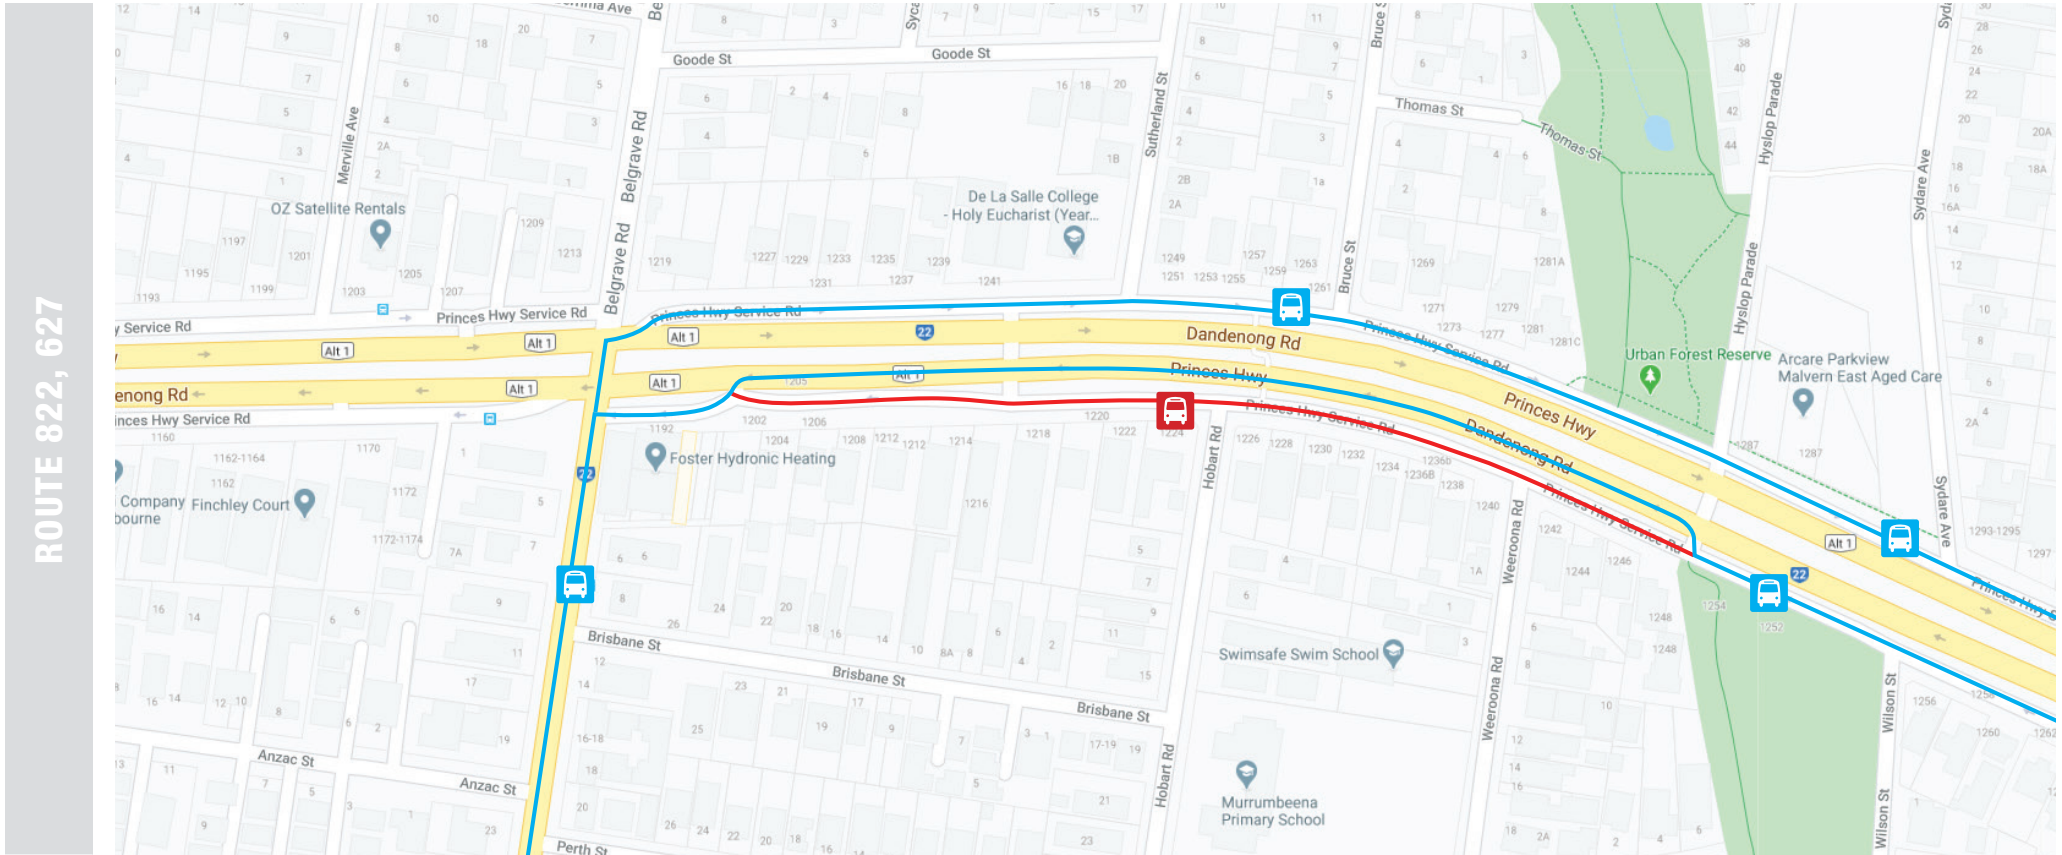

627 Moorabbin Station - Chadstone SC via Bentleigh 822 Chadstone - Sandringham via Murrumbeena & Southland

ROUTE 822, 627

ROUTE 822 & 627 DIVERSION RESCHEDULED - 20th SEPTEMBER 2020

RED LINE	BLUE LINE	RED STOPS	BLUE STOPS
NORMAL ROUTE	DIVERSION ROUTE	STOP TEMPORARILY CLOSED	AVAILABLE STOPS