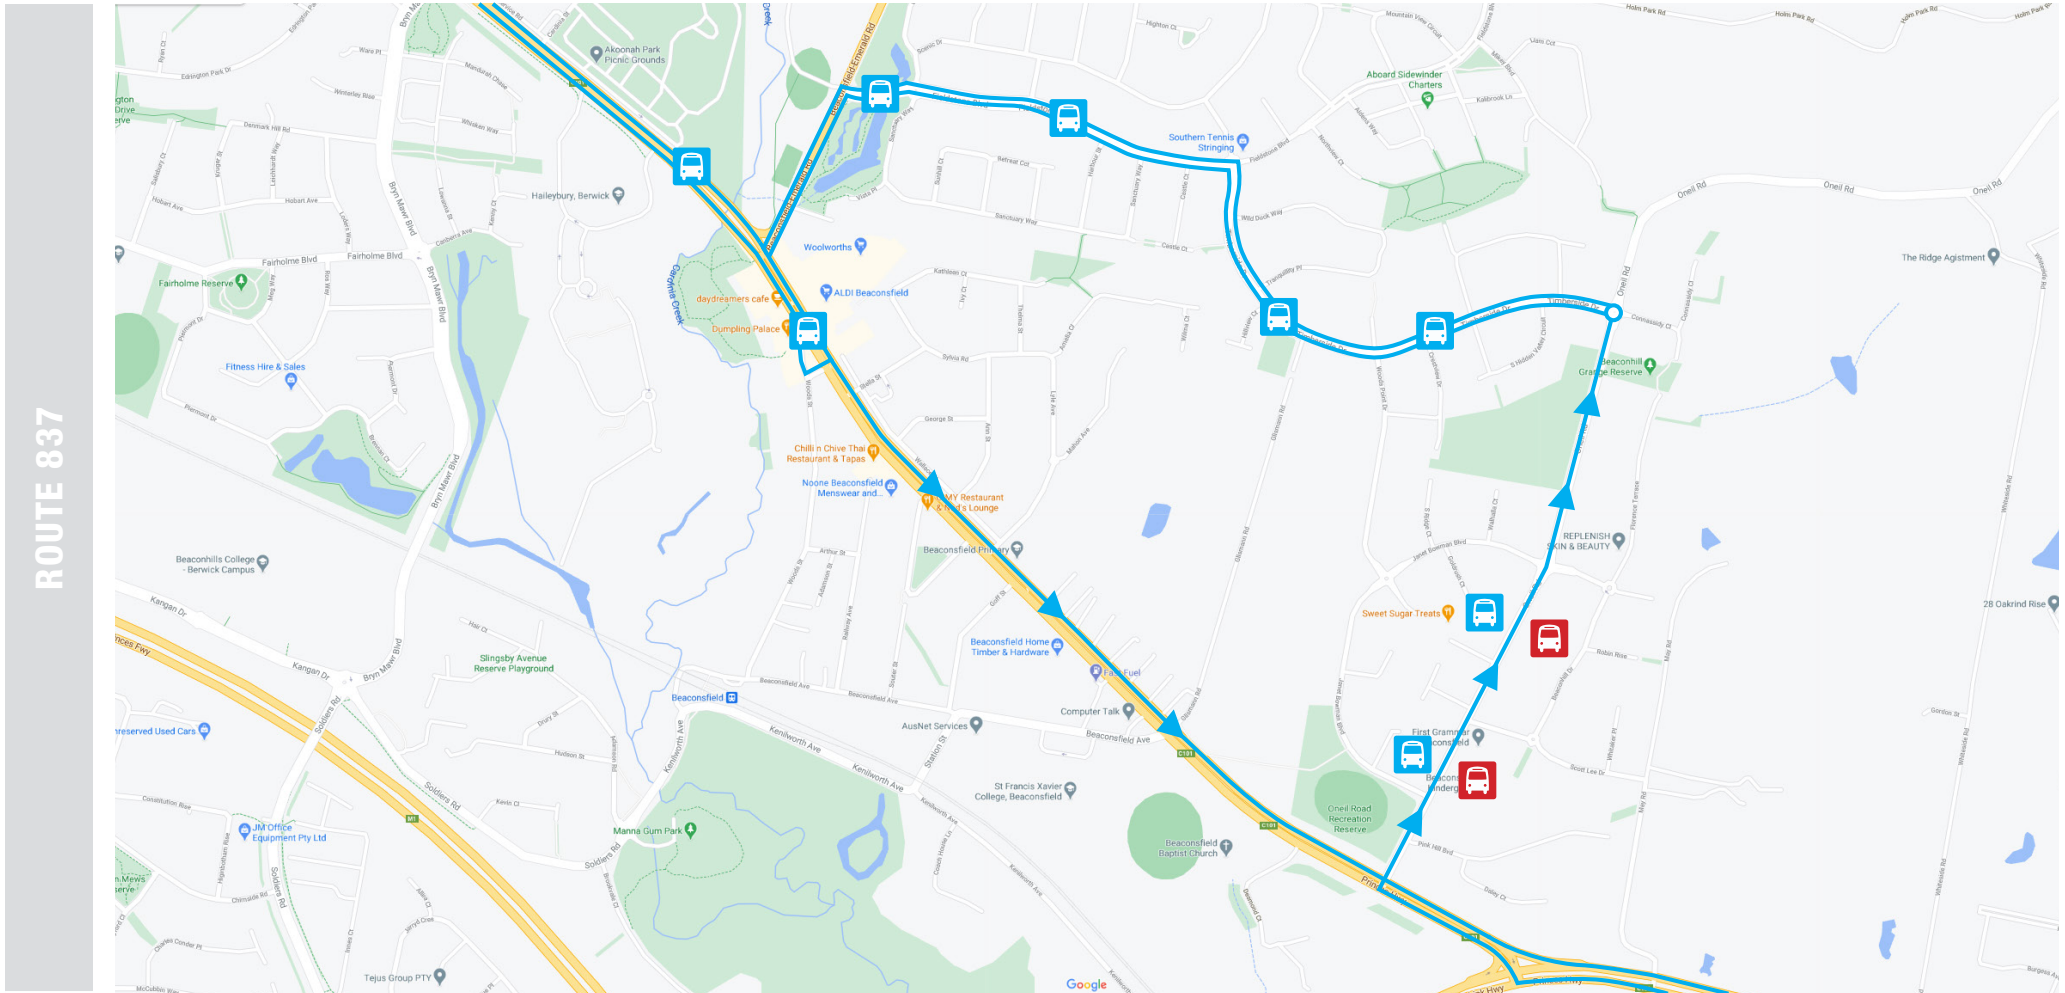

Route 837 Berwick Station - Beaconsfield East via Brisbane Street

Route 837 Service Disruption - From 12th January to 15th February

ARROWS	BLUE LINE	RED STOPS	BLUE STOPS
ONE DIRECTION ONLY	DIVERSION ROUTE	STOP TEMPORARILY CLOSED	AVAILABLE STOPS