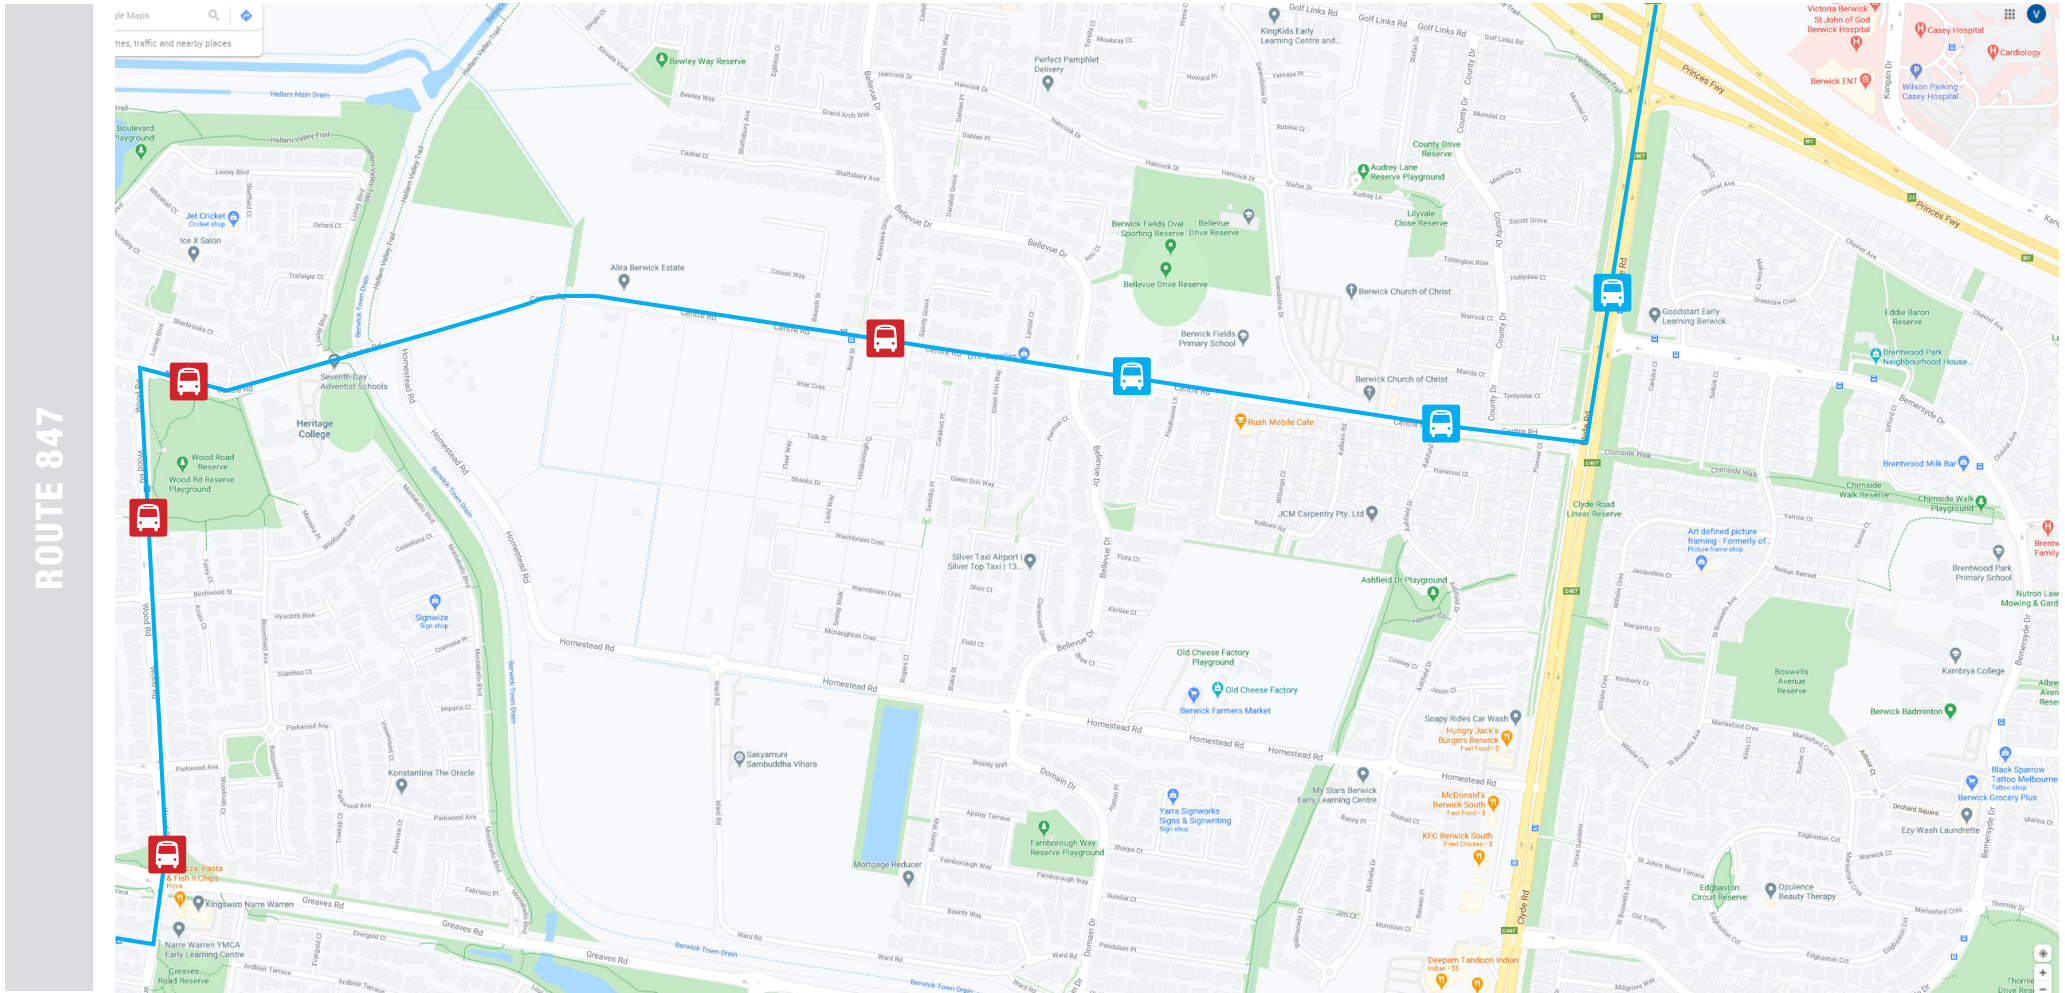

847 Berwick Station - The Avenue Village SC via Casey Central

ROUTE 847

ROUTE 847 STOP CLOSURES - 26th August - 4th October 2020

RED LINE	BLUE LINE	RED STOPS	BLUE STOPS
NORMAL ROUTE	DIVERSION ROUTE	STOP TEMPORARILY CLOSED	AVAILABLE STOPS