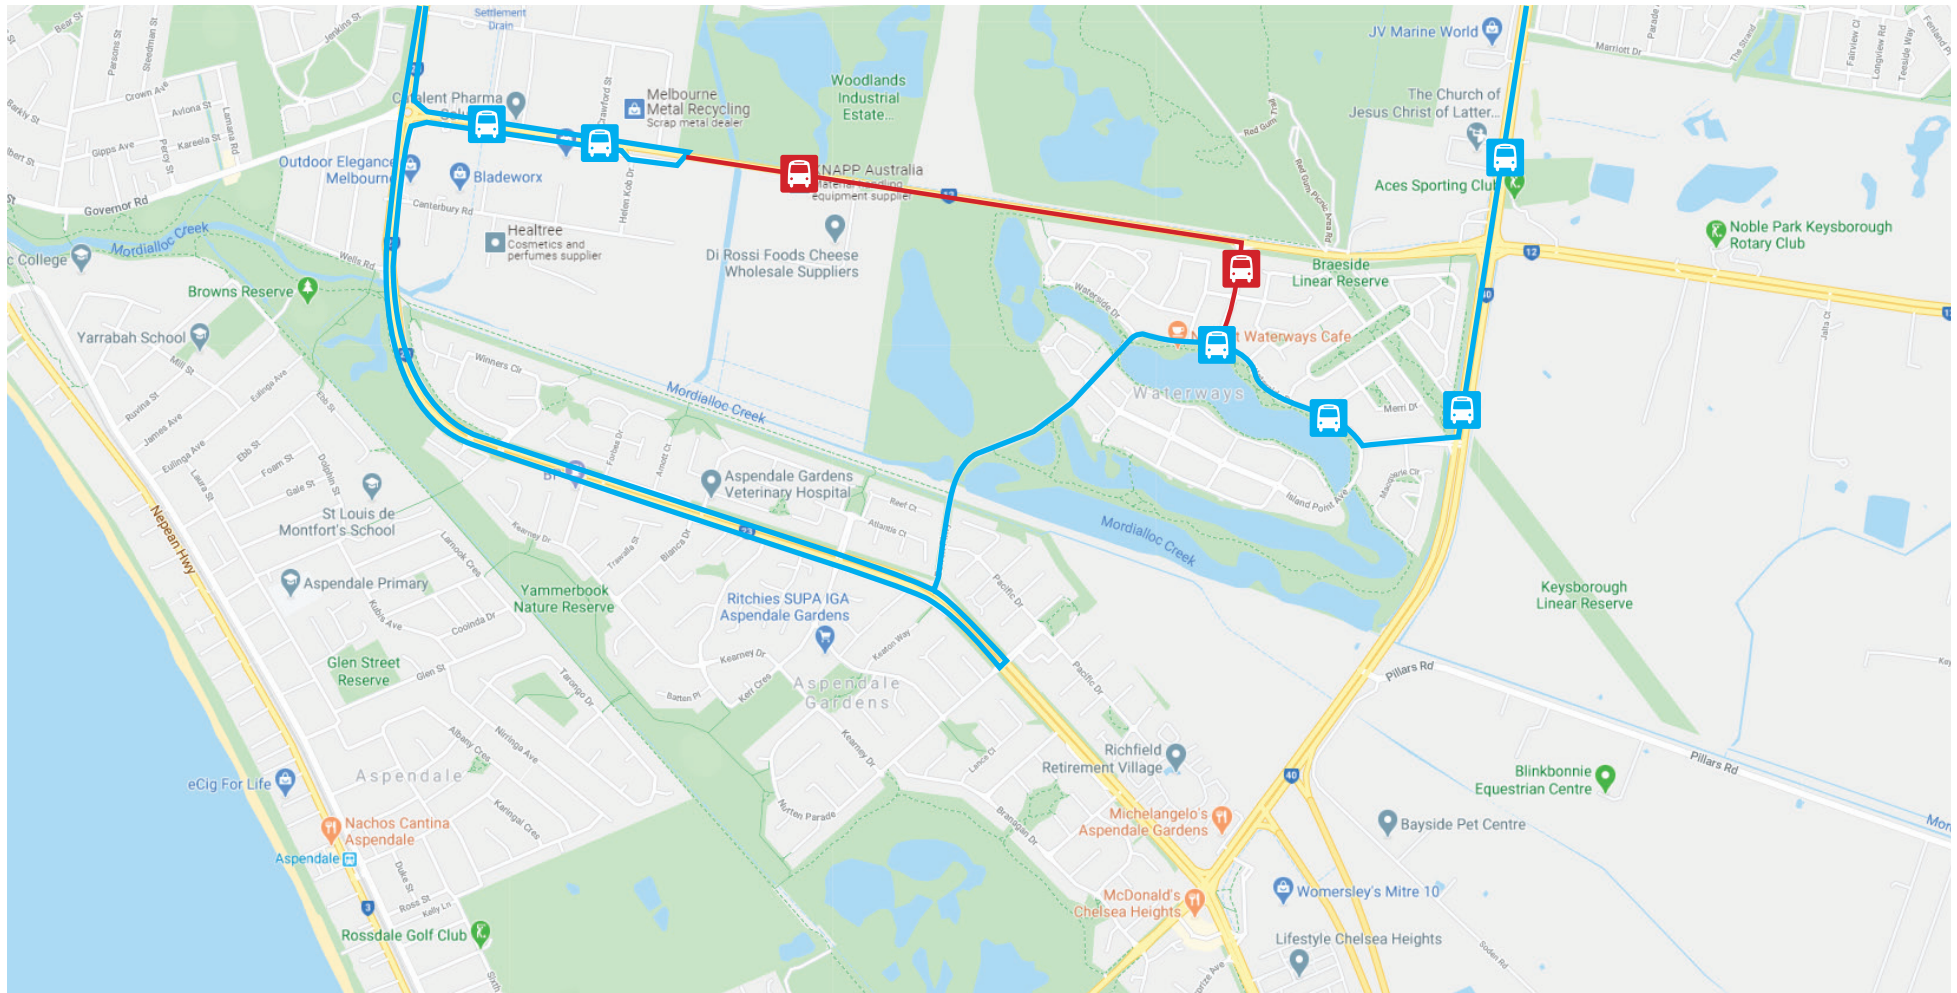

709 MORDIALLOC - NOBLE PARK STATION VIA KEYSBOROUGH SOUTH

ROUTE 709

ROUTE 709 DIVERSION 18th AUGUST TO 22nd SEPTEMBER 2020

RED STOPS	RED LINE	BLUE LINE	BLUE STOP
STOP UNAVAILABLE	NORMAL ROUTE	NEW UPDATED ROUTE	AVAILABLE STOPS