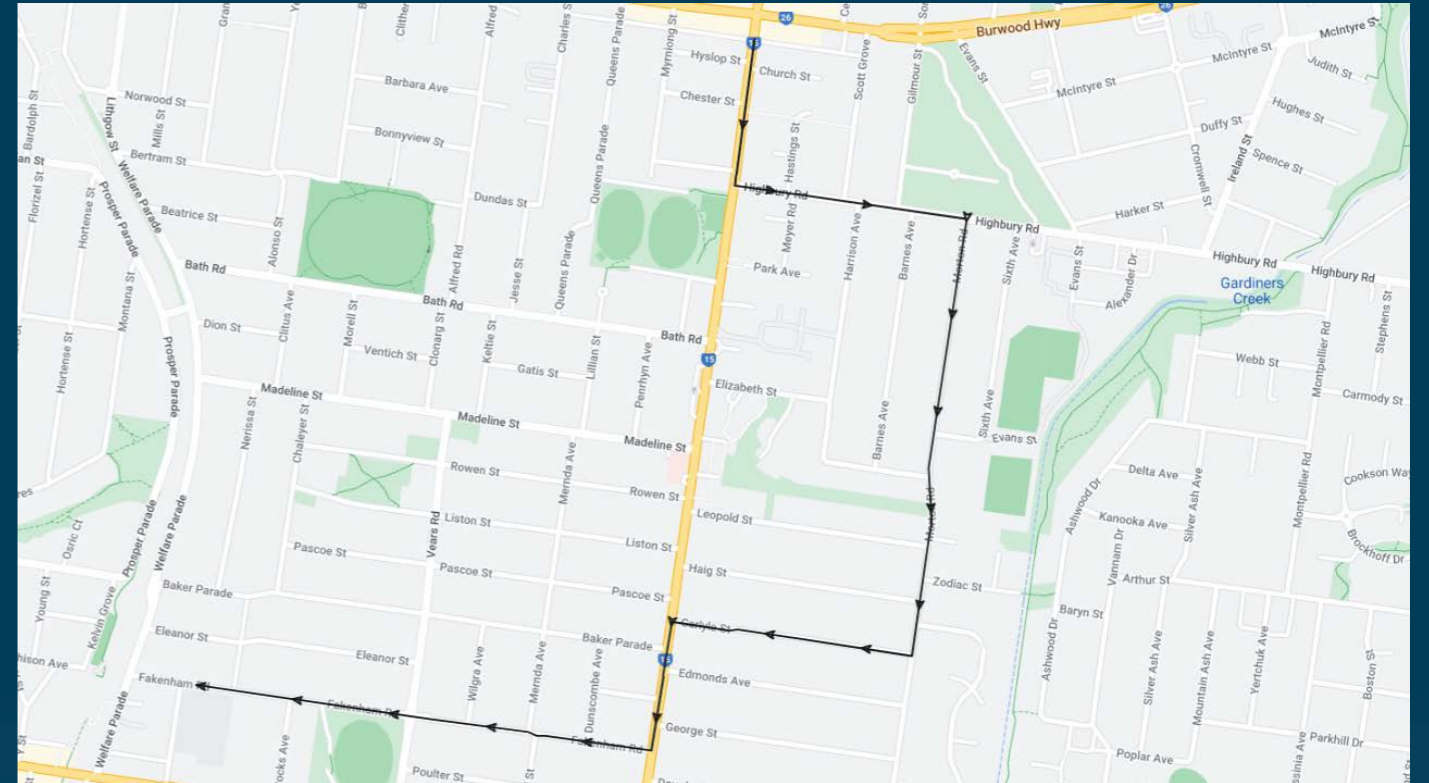

Ashburton Primary School

Route: 1003 | Morning

Stop ID	Stop Name	Time	Stop ID	Stop Name	Time
---------	-----------	------	---------	-----------	------

5016	Burwood Hwy/Warrigal Rd	08:30			
44462	Ashburton Primary School	08:45			

Ashburton Primary School

Route: 1003 | Morning

TURN DIRECTIONS

Depart Warrigal Road/Burwood Hwy, left Highbury Road, right Morton Road, right Carlyle Street, left Warrigal Road, right Fakenham Road

To view our list of live tracked services, visit www.venturabus.com.au

Times listed are estimated times only, it is advised to arrive at your stop earlier than the listed time to avoid missing your bus.

You can also download the Ventura Tracker app to view real time bus locations of all services