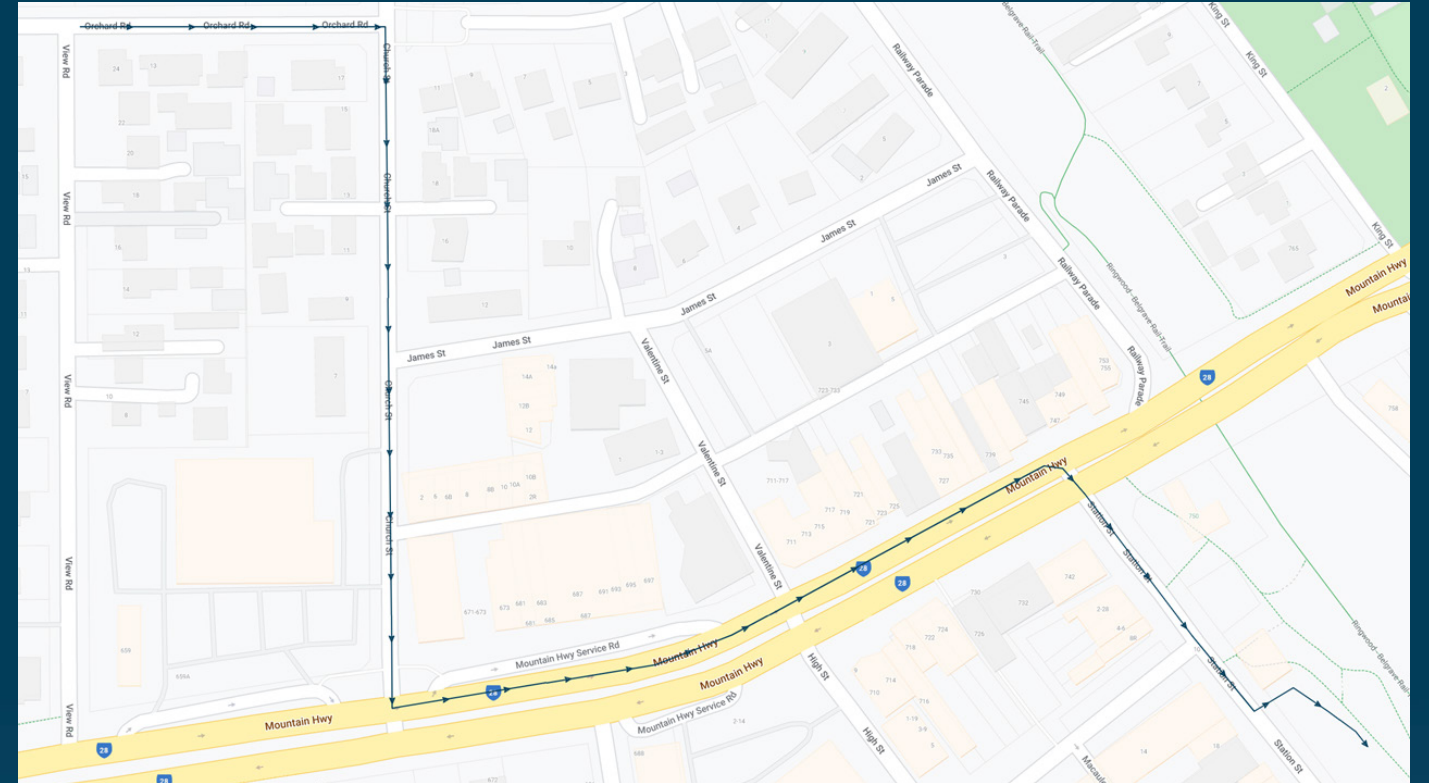

## Route: 1074 | Afternoon

| Stop ID | Stop Name | Time | Stop ID | Stop Name | Time |
|---------|-----------|------|---------|-----------|------|
|---------|-----------|------|---------|-----------|------|

## Route: 1074 | Afternoon

### TURN DIRECTIONS

Depart Bayswater Secondary College via Orchard Road, right Church Street, left Mountain Highway, right Station Street and left into Bayswater Railway Station

To view our list of live tracked services, visit [www.venturabus.com.au](http://www.venturabus.com.au)

Don't miss the bus, download the Ventura Tracker app to view real time bus locations of all services