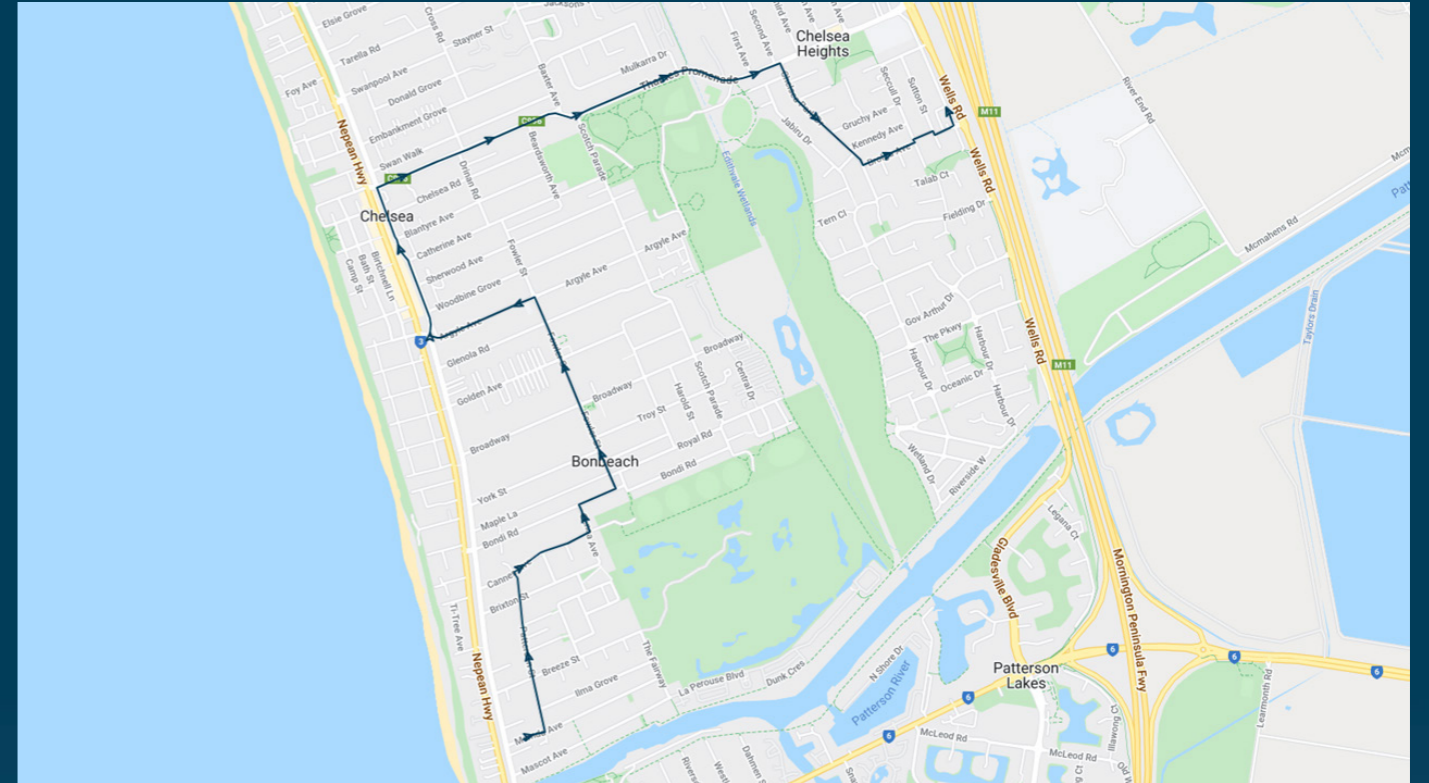

Chelsea Heights

Route: 2218 | Morning

Stop ID	Stop Name	Time	Stop ID	Stop Name	Time
2786	Station Street	07:45			
2787	Breeze Street	07:45			
2788	Warren Street	07:46			
2789	Bondi Road	07:47			
2790	Bondi Road	07:48			
2791	Royal Road	07:49			
2792	Broadway	07:49			
2793	Glenola Road	07:50			
2794	Chelsea PS	07:51			
2795	St Joseph's Catholic School	07:52			
42273	Chelsea	07:53			
8537	Station St	07:55			
8565	Beardsworth Avenue	07:56			
8579	Chelsea Bicentennial Park	07:57			
44162	Mulkarra Dr	07:57			
8589	First Avenue	07:59			
8602	Jennison Court	08:00			

Chelsea Heights

Route: 2218 | Morning

TURN DIRECTIONS

Via Menda Avenue, left Patterson Street, right Cannes Avenue, left Genoa Avenue, right Bondi Road, left Fowler Street, left Argyle Avenue, right Station Street, right Thames Promenade, right Chelsea Park Drive

To view our list of live tracked services, visit www.venturabus.com.au

Don't miss the bus, download the Ventura Tracker app to view real time bus locations of all services