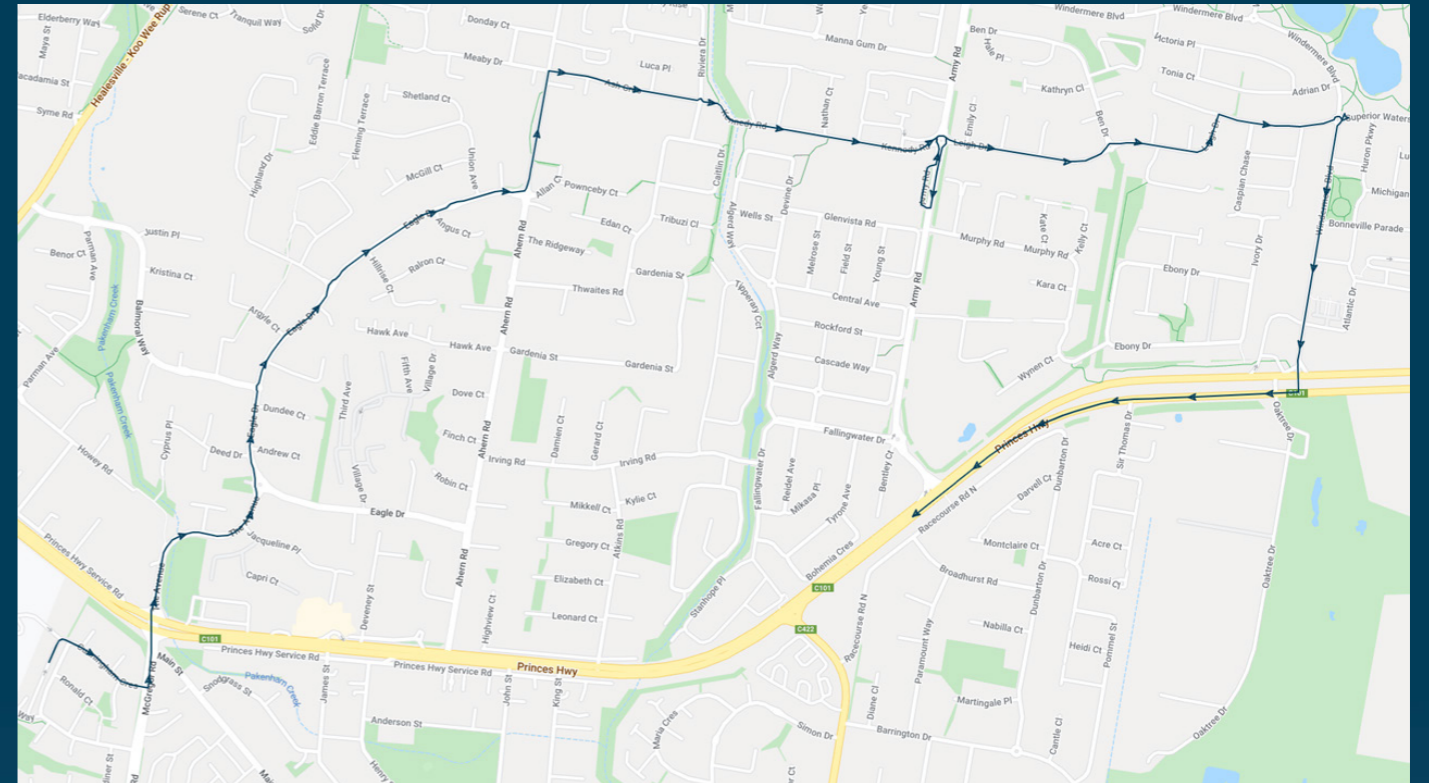

## Route: 1538 | Afternoon

Stop ID	Stop Name	Time	Stop ID	Stop Name	Time
46629	Pakenham Secondary College	15:20			
45609	Princes Highway	15:27			
45604	Argyle Court	15:29			
45605	Eagle Dr	15:31			
45606	Eagle Dr	15:31			
45608	Ash Crescent	15:33			
45863	Osborn Grove	15:33			
21444	Pakenham Hills Primary School	15:35			
45583	Emily Close	15:35			
45584	Ben Drive	15:37			
45586	Caspian Chase Boulevard	15:37			
45587	Volta Lane	15:40			
45588	Windermere Boulevard	15:40			
45589	Army Road	15:40			

## Route: 1538 | Afternoon

### TURN DIRECTIONS

Depart Pakenham Secondary College via Cunningham Crescent, left McGregor Road into the Avenue, left Eagle Drive, left Ahern Road, right Ash Crescent into Kennedy Road, right Army Road then, right into Pakenham Hills PS/Army Road, left Army Road, right Leigh Drive, right Windermere Boulevard, right Princes Highway to Army Road/Princes Highway

To view our list of live tracked services, visit [www.venturabus.com.au](http://www.venturabus.com.au)

**Don't miss the bus, download the Ventura Tracker app to view real time bus locations of all services**