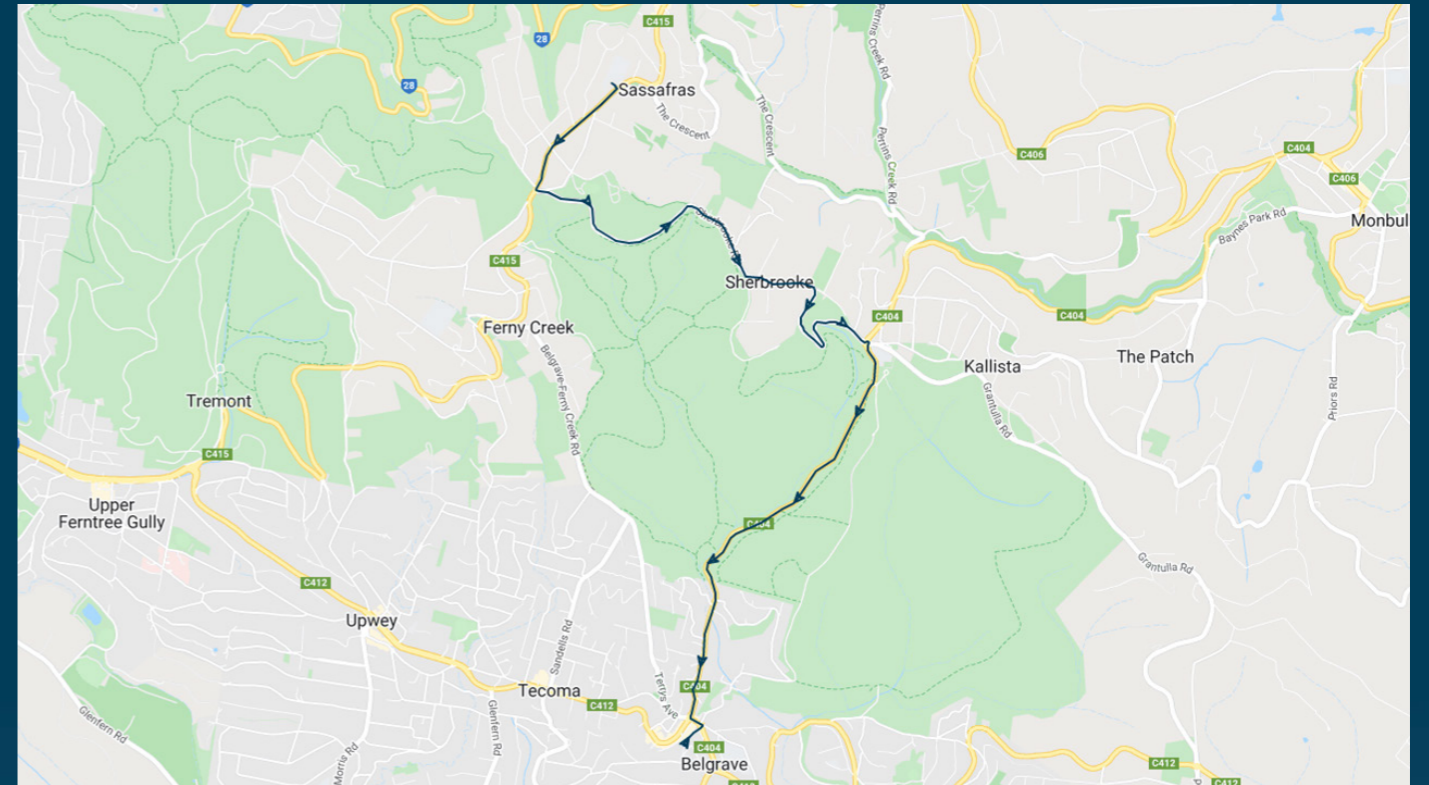

Sherbrooke Community School

Route: 5100 | Afternoon

Stop ID	Stop Name	Time	Stop ID	Stop Name	Time
12546	Sherbrooke Community School	15:25			
22480	Hilton Road	15:25			
12548	Sherbrooke Road	15:26			
12549	Poets Lane	15:29			
12550	Poets Lane	15:30			
12551	Braeside Avenue	15:31			
12552	Monbulk Road	15:33			
14578	Cole Avenue	15:37			
19581	Belgrave Station	15:40			

Sherbrooke Community School

Route: 5100 | Afternoon

TURN DIRECTIONS

Via Mount Dandenong Tourist Road, left Sherbrooke Road, right Monbulk Road, left Belgrave-Gembrook Road

To view our list of live tracked services, visit www.venturabus.com.au

Don't miss the bus, download the Ventura Tracker app to view real time bus locations of all services