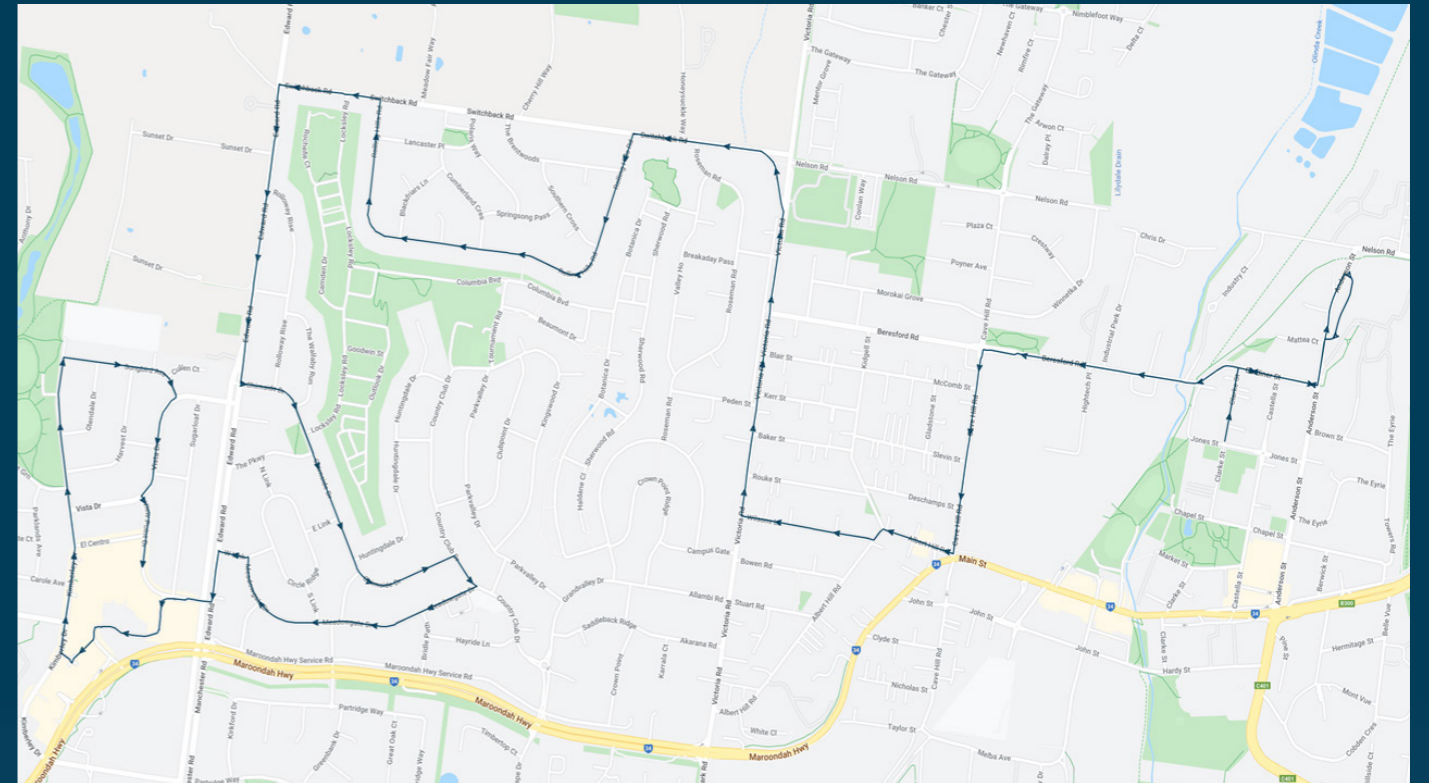

St Patricks Primary School

Route: 2573 | Afternoon

Stop ID	Stop Name	Time	Stop ID	Stop Name	Time
44545	St Patricks Primary School	15:30			
44541	Mt Lilydale Mercy College	15:33			
22137	Poyner Avenue	15:33			
22139	Crestway	15:33			
22140	Crestway	15:34			
22138	Willmette Court	15:34			
22136	McComb St	15:34			
46588	Lilydale West Primary School	15:35			
23523	Peden Street	15:36			
22273	Edward Road	15:47			
22149	Rolloway Rise	15:48			
16617	The Wallaby Run	15:52			
16616	Chirside Drive	15:57			
21296	Chirside Park SC	16:00			

St Patricks Primary School

Route: 2573 | Afternoon

TURN DIRECTIONS

Depart St Patricks Primary School via Clarke Street, right Gardiner Street, left Anderson Street, right Gardiner Street into Beresford Road, left Cave Hill Road, right Albert Hill Road, right Wilsons Lane, right Victoria Road, left Switchback Road, left Edward Road, left Chirside Drive, right Country Club Drive, right Meadowgate Drive, left West Link, left Edward Street, right View Point Drive

To view our list of live tracked services, visit www.venturabus.com.au

Don't miss the bus, download the Ventura Tracker app to view real time bus locations of all services