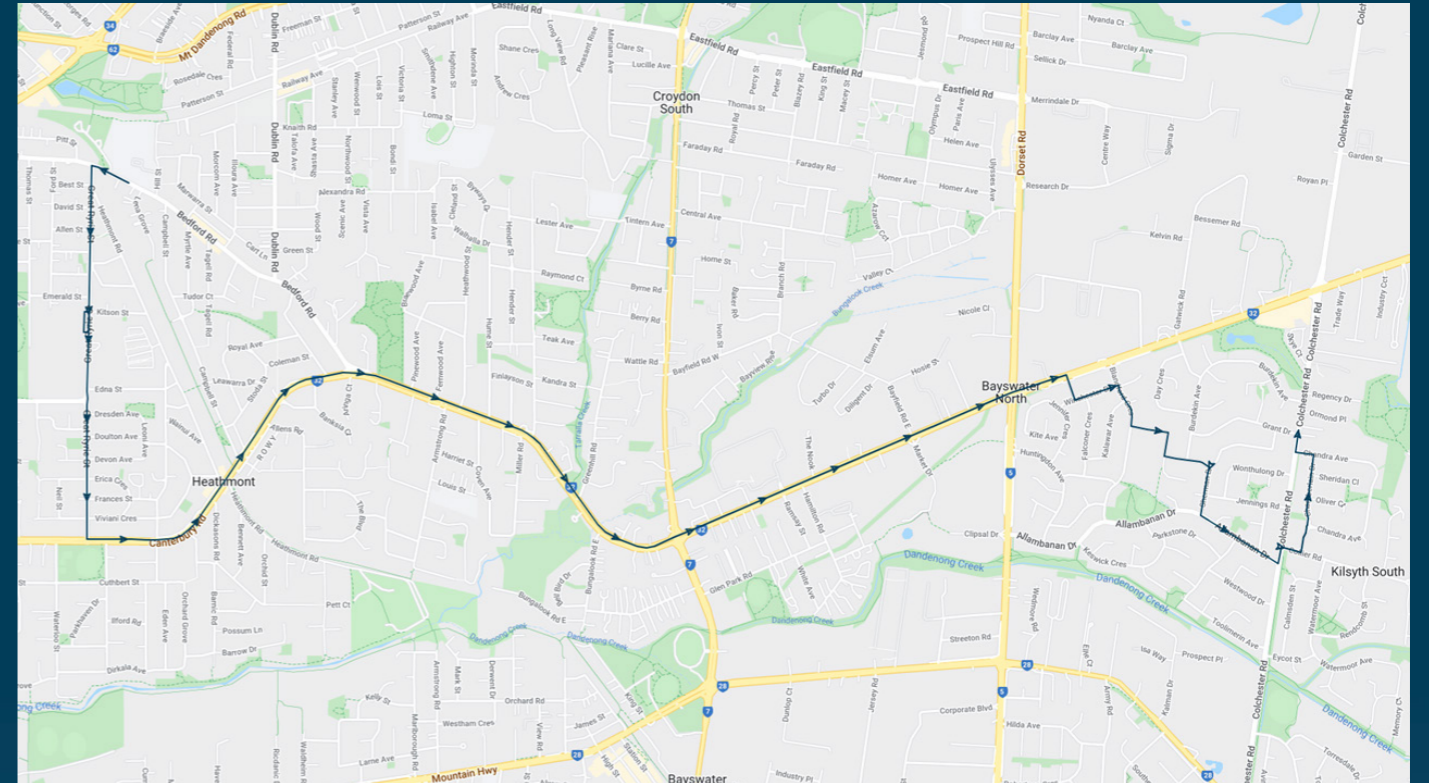

Aquinas College

Route: 2613 | Afternoon

TURN DIRECTIONS

Depart Heathmont College via Waters Grove, left Waterloo Road, right Dirkala Avenue, left Sunset Drive, right Canterbury Road, left Bedford Road, left Great Ryrie street, right Reilly Street, left Wantirna Road, left Mountain Highway, right Station street to Bayswater Station, left Scoresby Road, right Mountain Highway, right Albert Street, left Mount View Road, left Forest Road, left Mountain Highway, right Beresford Drive

To view our list of live tracked services, visit www.venturabus.com.au

Aquinas College

Route: 2650 | Afternoon

Stop ID	Stop Name	Time	Stop ID	Stop Name	Time
8730	Lena Grove	15:25			
8282	Aquinas College	15:30			
10273	Bayswater North PS	15:48			
10274	Burdekin Avenue	15:49			
9881	Toolimerin Avenue	15:51			
9880	Colchester Road	15:51			
9879	Colchester Road	15:52			
10279	Canterbury Road	15:55			

Aquinas College

Route: 2650 | Afternoon

TURN DIRECTIONS

Depart Ringwood Secondary College via Bedford Road, left Great Ryrie Street, left Canterbury, right Galloway Grove, left Winchester Drive, right Blandford Crescent, left Stuart Street, left Colbury Road, right Sherman Drive, left Allambanan Drive, left Colchester Road, right Collier Road, left Chamberlain Drive, left Chandra Avenue, right Colchester Road