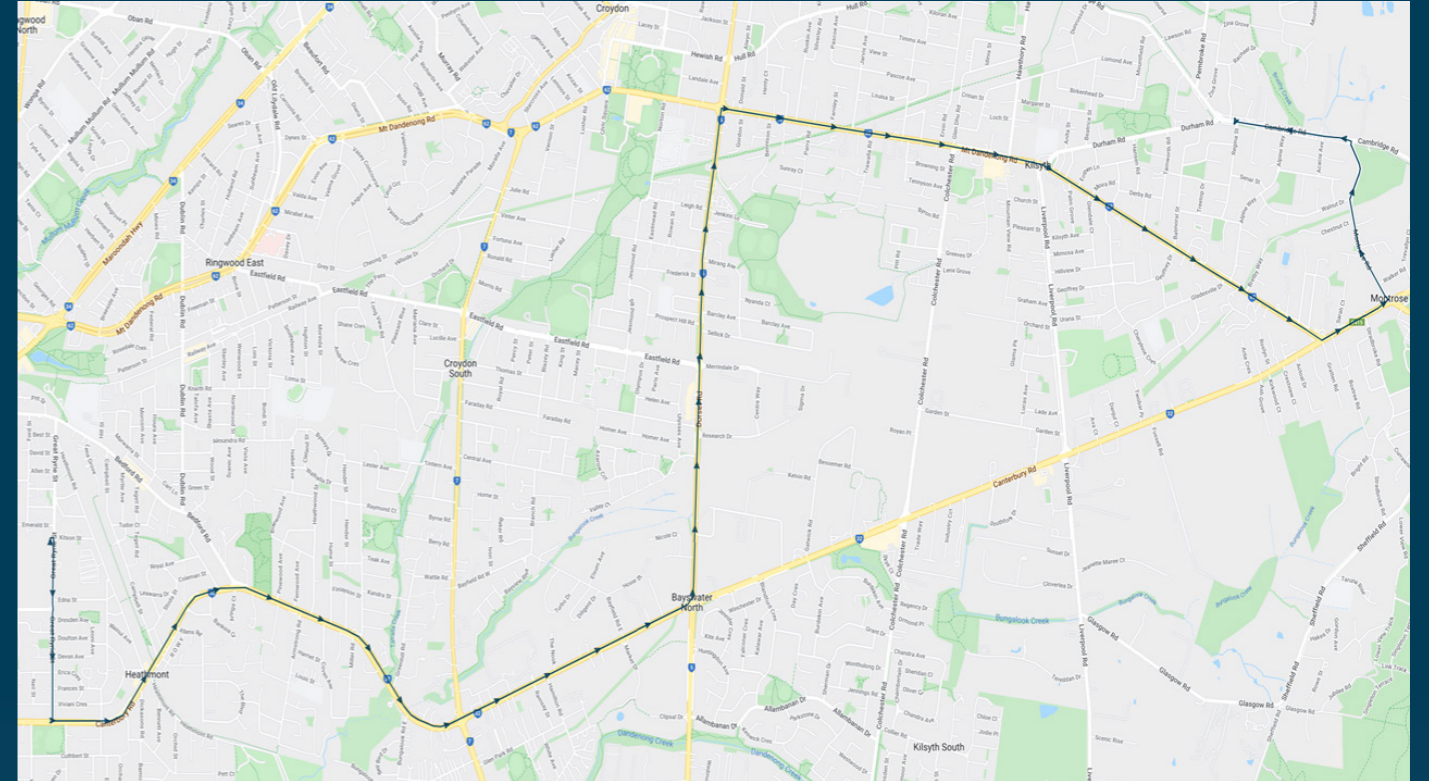

Aquinas College

Route: 3413 | Afternoon

Stop ID	Stop Name	Time	Stop ID	Stop Name	Time
8282	Aquinas College	15:45	11081	Regina Street	16:20
15497	Canterbury Road	15:58			
15496	Burgess Road	15:59			
15495	The Gateway	16:00			
15494	Belmont Road	16:01			
14816	Eastfield Road	16:01			
14815	Prospect Hill Road	16:02			
14814	Frederick Street	16:02			
14813	Parry Street	16:03			
14812	Dorset Lodge Residential Care	16:04			
14811	Mount Dandenong Road	16:04			
9844	Donald Street	16:05			
9843	Ruskin Avenue	16:06			
9842	Jarvis Avenue	16:07			
9841	Churchill Way	16:07			
9840	Glen Dhu Road	16:08			
9839	Hawthory Road	16:09			
9838	Kilsyth Primary School	16:09			
9837	Charles Street	16:10			
9836	Eothen Lane	16:10			
9835	St Richards Church	16:11			
9833	Denman Street	16:11			
9834	Balmoral Street	16:12			
9832	Mount Dandenong Road	16:12			
9831	Alpine Way	16:13			
9830	Bretby Way	16:13			
9829	Magnolia Grove	16:14			
22059	Montrose CFA	16:15			
9827	Montrose Road	16:15			
10295	Acacia Avenue	16:18			
10296	Alpine Way	16:19			

Times listed are estimated times only, it is advised to arrive at your stop earlier than the listed time to avoid missing your bus.

You can also download the Ventura Tracker app to view real time bus locations of all services

Aquinas College

Route: 3413 | Afternoon