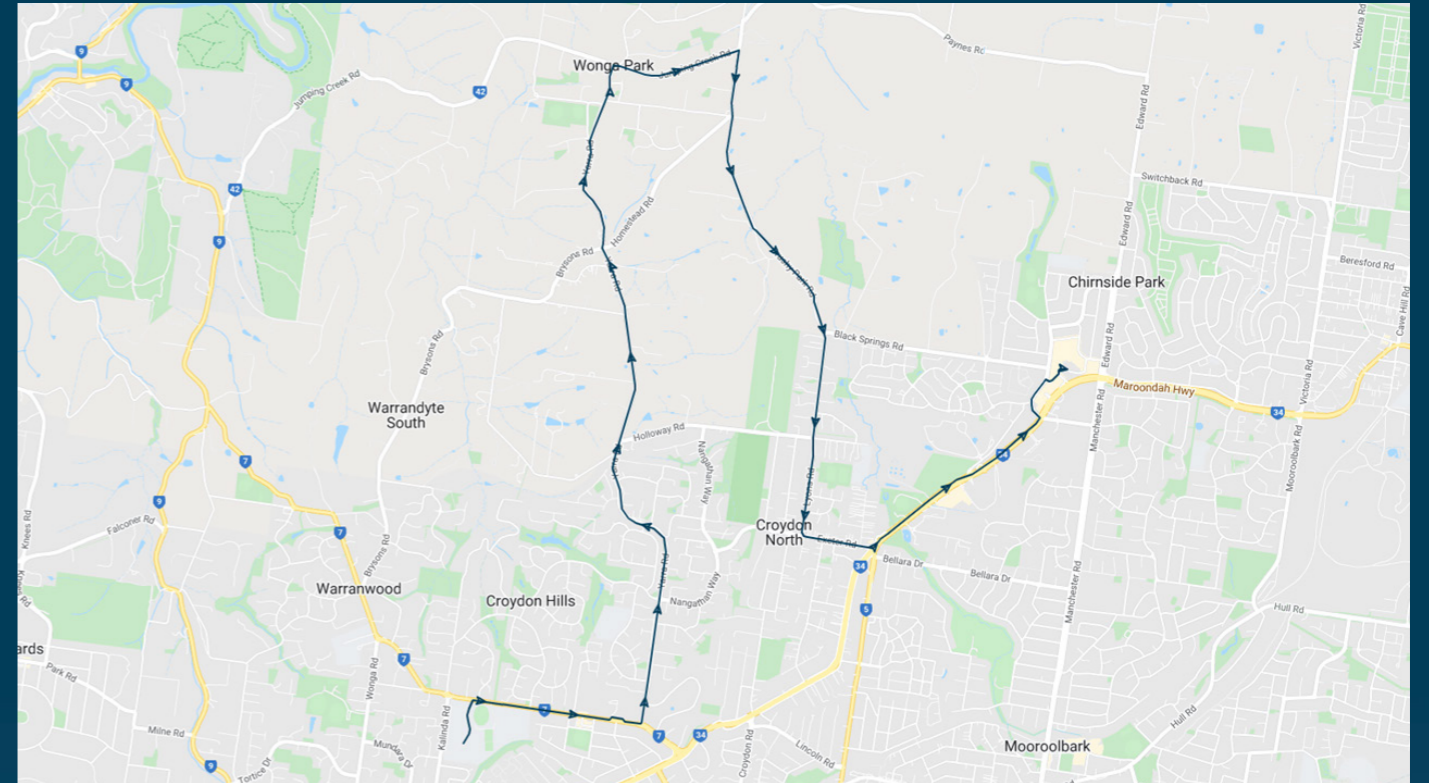

Aquinas College

Route: 2633 | Afternoon

Stop ID	Stop Name	Time	Stop ID	Stop Name	Time
44593	Yarra Valley Grammar School	15:57			
44495	Luther College	16:02			
10161	Luther College/Yarra Rd	16:02			
46239	Campaspe Dr/Yarra Rd	16:03			
46240	James Milne Dr/Yarra Rd	16:04			
12277	Layfield St/Yarra Rd	16:06			
12276	Charles Smith Dr/Yarra Rd	16:07			
12275	Holloway Rd/Yarra Rd	16:08			
12274	285 Yarra Rd	16:10			
12273	St Johns Rd/Yarra Rd	16:11			
12272	Brysons Rd/Yarra Rd	16:12			
12271	Dawes Rd/Yarra Rd	16:13			
12270	Launders Ave/Yarra Rd	16:14			
11449	Dudley Rd/Jumping Creek Rd	16:15			
23190	30 Jumping Creek Rd	16:16			
11448	Jumping Creek Rd/Homestead	16:17			
11447	Toppings Rd/Homestead	16:17			
11446	Harris Rd/Brushy Park Rd	16:18			
12768	Birch Rd/Brushy Park Rd	16:21			
12775	Glenpark Dr/Brushy Park Rd	16:23			
12776	Holloway Rd/Lyons Rd	16:23			
22434	Griff Hunt Reserve/52 Lyons Rd	16:24			
12778	Turkeith Cres/Lyons Rd	16:24			
12779	Exeter Rd/Lyons Rd	16:25			
10187	Exeter Rd/Maroondah Hwy	16:26			
10188	Maroondah Adventure Golf Park	16:28			
10189	Old Melbourne Rd/Maroondah Hwy	16:29			
10190	East Ridge Business Park	16:30			
21299	Chirside Park SC - Bay 4	16:32			

Times listed are estimated times only, it is advised to arrive at your stop earlier than the listed time to avoid missing your bus.

You can also download the Ventura Tracker app to view real time bus locations of all services

Aquinas College

Route: 2633 | Afternoon