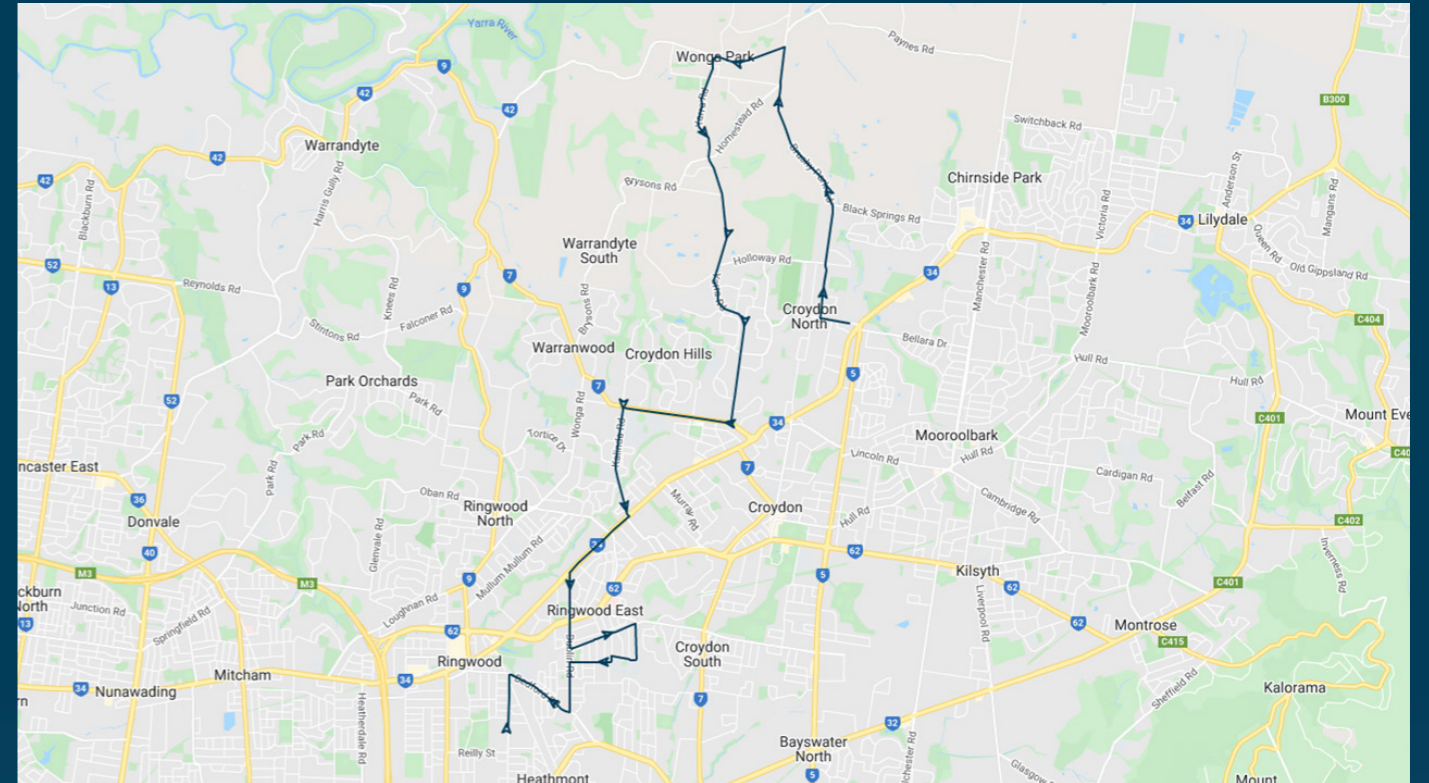

Times listed are estimated times only, it is advised to arrive at your stop earlier than the listed time to avoid missing your bus.

You can also download the Ventura Tracker app to view real time bus locations of all services

Aquinas College

Route: 2558 | Morning