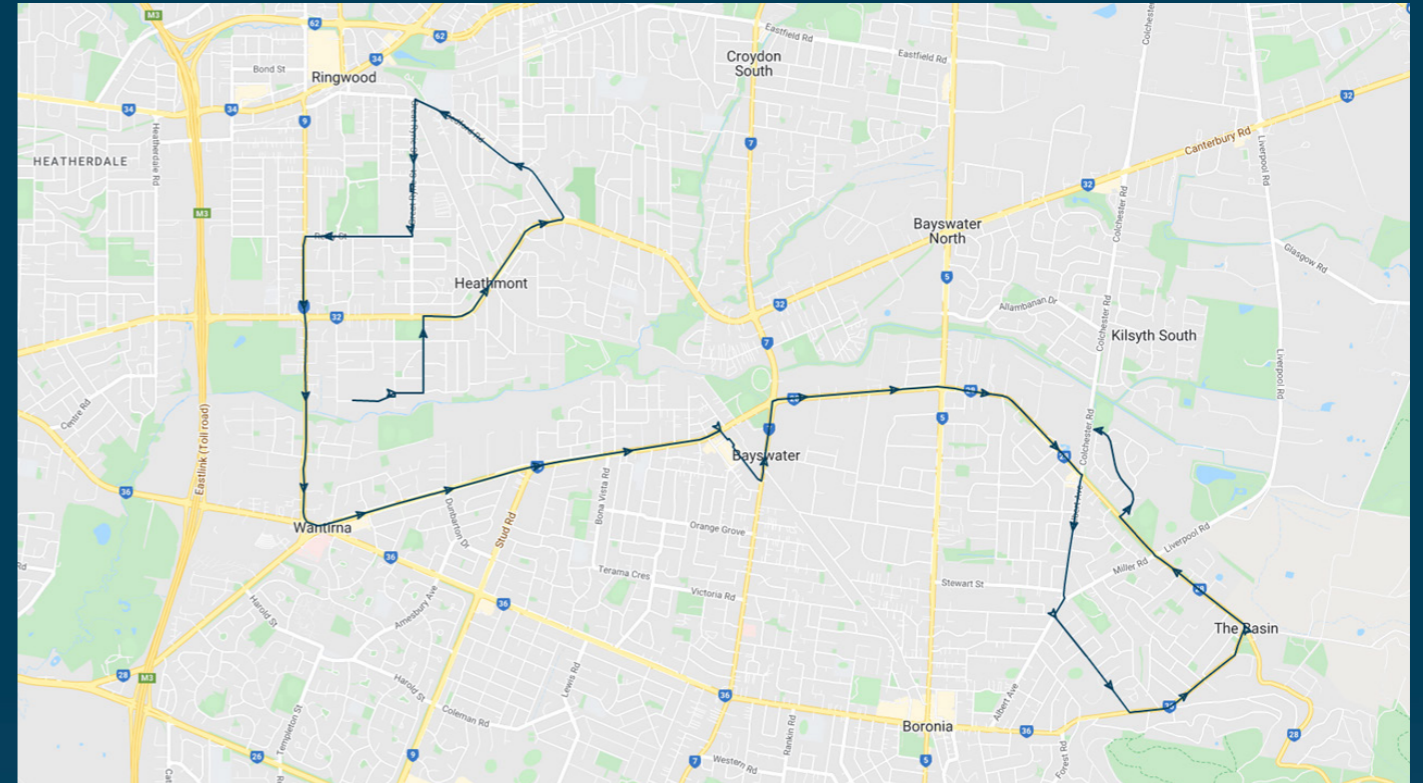

You can also download the Ventura Tracker app to view real time bus locations of all services

Aquinas College

Route: 2613 | Afternoon

Stop ID	Stop Name	Time	Stop ID	Stop Name	Time
44529	Heathmont College	15:10	15846	Conyers Street	15:49
12796	Heathmont Station	15:15	15847	St Bernadette's Primary School	15:50
12795	Allens Road	15:15	15848	Goodwin Street	15:51
12794	Bedford Road	15:16	8977	Mountain Highway	15:53
8732	Fremont Street	15:18	8978	Avington Crescent	15:53
8731	Myrtle Avenue	15:19	8979	Colchester Road	15:55
8730	Lena Grove	15:20			
8282	Aquinas College	15:25			
15235	Reilly St	15:26			
15234	Daisy St	15:27			
15233	Canterbury Road	15:27			
15232	Muir Ct	15:27			
15231	Clarke Dr	15:28			
15230	Selkirk Avenue	15:29			
15229	Garrison Gr	15:29			
14221	Sydney Road	15:32			
14220	Marlborough Road	15:33			
14219	View Road	15:34			
40182	Bayswater Station	15:35			
15897	Dunlop Court	15:37			
15896	Jersey Road	15:38			
15894	Wedmore Road	15:39			
15892	Kalman Drive	15:40			
15891	Landscape Drive	15:41			
9867	Mountain Highway	15:42			
9866	Albert Avenue	15:42			
9865	Shalimar Crescent	15:43			
9864	Albert Avenue	15:43			
9863	Mount View Road	15:44			
15844	Carnarvon Avenue	15:47			
15845	Stuart Street	15:48			

Times listed are estimated times only, it is advised to arrive at your stop earlier than the listed time to avoid missing your bus.

You can also download the Ventura Tracker app to view real time bus locations of all services

Aquinas College

Route: 2613 | Afternoon

TURN DIRECTIONS

Depart Heathmont College via Waters Grove, left Waterloo Road, right Dirkala Avenue, left Sunset Drive, right Canterbury Road, left Bedford Road, left Great Ryrie street, right Reilly Street, left Wantirna Road, left Mountain Highway, right Station street to Bayswater Station, left Scoresby Road, right Mountain Highway, right Albert Street, left Mount View Road, left Forest Road, left Mountain Highway, right Beresford Drive