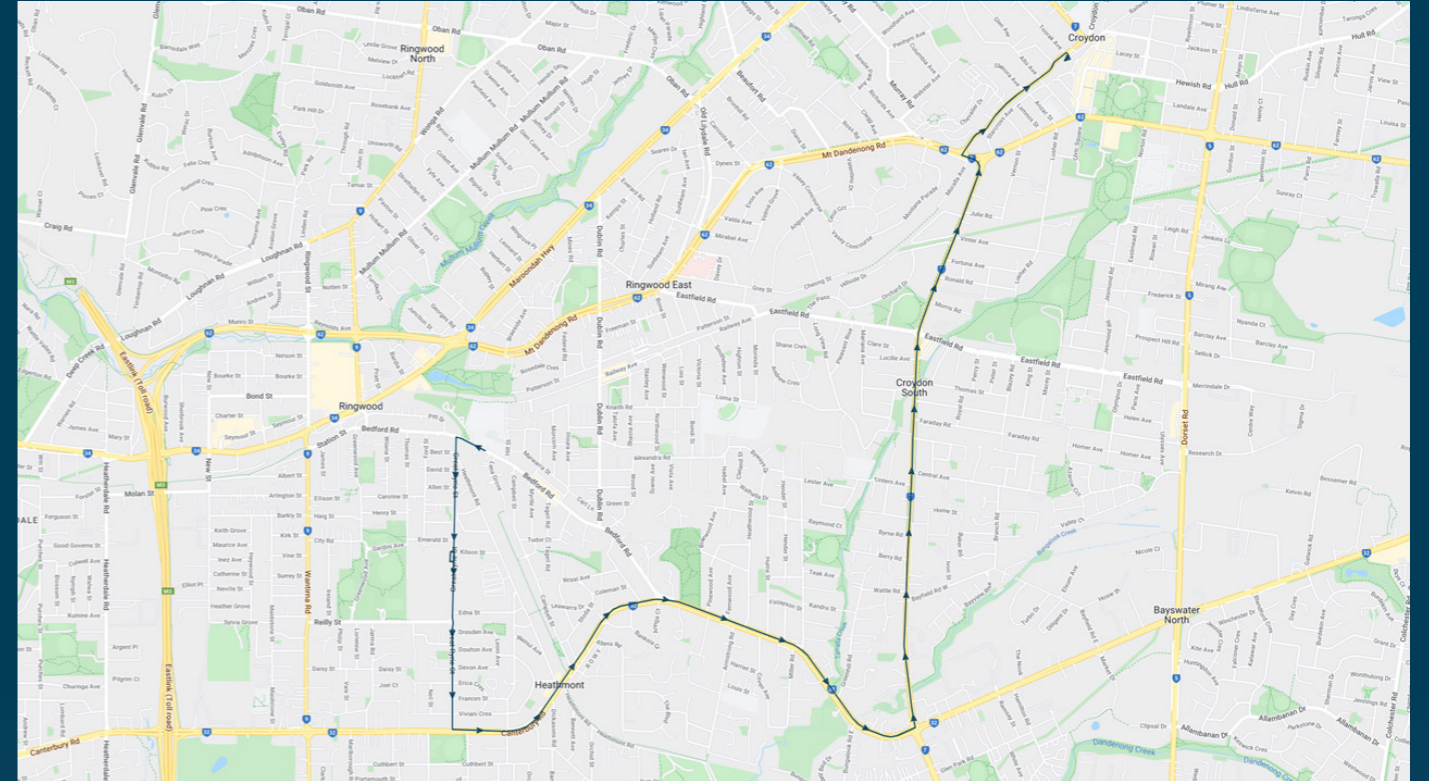

Aquinas College

Route: 2633 | Afternoon

TURN DIRECTIONS

Via Foundation Dr, right Plymouth Rd, left Yarra Rd, right Jumping Creek Rd, right Homestead Rd, Into Brushy Park Rd, Into Lyons Rd, left Exeter Rd, left Maroondah Hwy, left Kimberley Dr, right into Chirside Park SC Bus Stop

To view our list of live tracked services, visit www.venturabus.com.au

Aquinas College

Route: 2610 | Afternoon

Stop ID	Stop Name	Time	Stop ID	Stop Name	Time
8730	Lena Grove	15:32			
8282	Aquinas College	15:34			
14201	Canterbury Road	15:44			
14200	Bayfield Road	15:46			
14199	Berry Road	15:46			
14198	Wendover Avenue	15:47			
14197	Central Avenue	15:48			
14196	Thurleigh Avenue	15:48			
14195	Belmont Road	15:48			
14194	Eastfield Road	15:49			
14193	Ronald Road	15:50			
13460	Yarraduct Place	15:51			
13459	Mount Dandenong Road	15:52			
40393	Mingara Ret Village	15:53			
8474	Glenora Avenue	15:54			
21284	Croydon Station	15:55			

Aquinas College

Route: 2610 | Afternoon

TURN DIRECTIONS

Depart Ringwood Secondary College via Bedford Road, left Great Ryrie Street, left Canterbury Road, left Bayswater Road, left Mount Dandenong Road, right Wicklow Avenue to Croydon Station