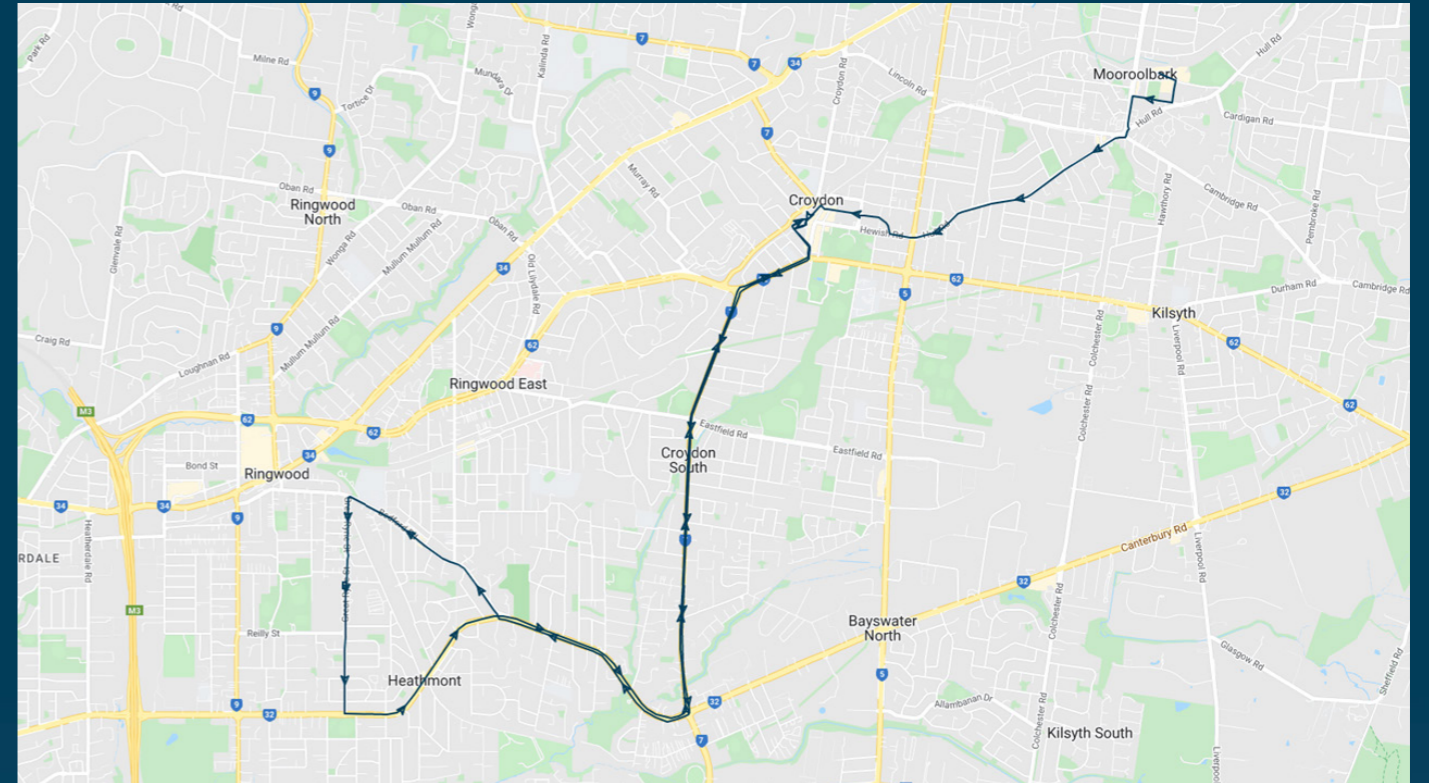

Times listed are estimated times only, it is advised to arrive at your stop earlier than the listed time to avoid missing your bus.

You can also download the Ventura Tracker app to view real time bus locations of all services

To view our list of live tracked services, visit www.venturabus.com.au

Aquinas College

Route: 2577 | Morning

Stop ID	Stop Name	Time	Stop ID	Stop Name	Time
21294	Mooroolbark Station	07:45			
11093	Mooroolbark Bowls Club	07:47			
11094	Nuraylia Avenue	07:48			
11095	Sabato Street	07:49			
11096	Silver Ley Road	07:49			
11097	Henty Court	07:50			
16599	Dorset Road	07:51			
11098	Sturt Street	07:52			
11099	Main Street	07:53			
40202	Croydon Station	07:55			
9848	Main Street	07:55			
13402	Lusher Road	07:56			
13403	Mount Dandenong Road	07:58			
13405	Vinter Avenue	07:59			
13406	Ronald Road	08:00			
13407	Eastfield Road	08:01			
13408	Belmont Road	08:02			
14149	Thurleigh Avenue	08:02			
14150	Central Avenue	08:03			
14151	Fair Lane	08:04			
14152	Bayfield Road	08:05			
8730	Lena Grove	08:17			
8282	Aquinas College	08:20			
12798	Great Ryrie Street	08:22			
40202	Croydon Station	08:35			

Aquinas College

Route: 2577 | Morning

TURN DIRECTIONS

Depart Mooroolbark Station via Brice Avenue, left Manchester Road, right Hull Road into Hewish Road, right Lacey Street, right Main Street, right Mt Dandenong Road, left Bayswater Road, right Canterbury Road, right Bedford Road, left Great Ryrie Street, left Canterbury Road, left Bayswater Road, right Mt Dandenong Road, left Main Street, left Devon Street to Croydon Station