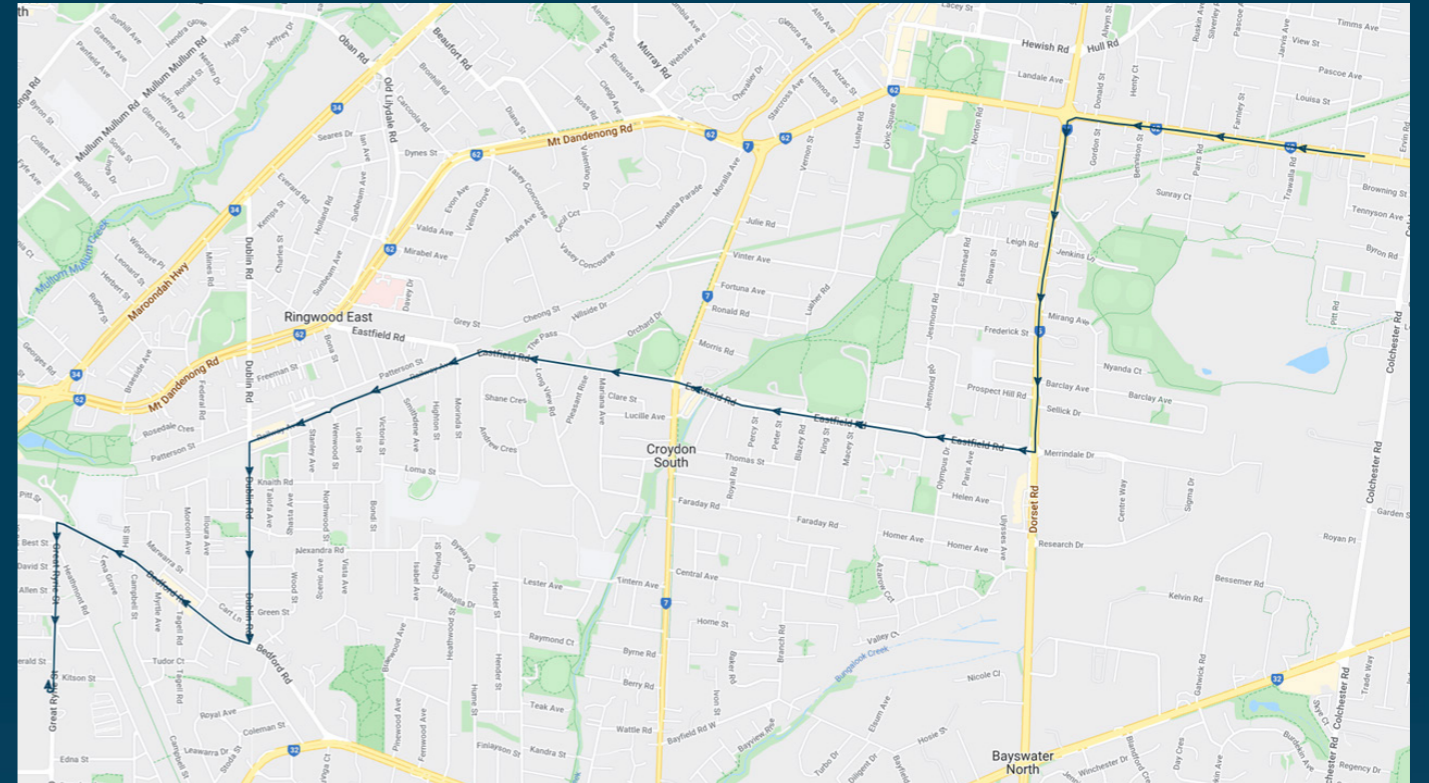

Aquinas College

Route: 2577 | Morning

TURN DIRECTIONS

Depart Mooroolbark Station via Brice Avenue, left Manchester Road, right Hull Road into Hewish Road, right Lacey Street, right Main Street, right Mt Dandenong Road, left Bayswater Road, right Canterbury Road, right Bedford Road, left Great Ryrie Street, left Canterbury Road, left Bayswater Road, right Mt Dandenong Road, left Main Street, left Devon Street to Croydon Station

To view our list of live tracked services, visit www.venturabus.com.au

Aquinas College

Route: 3412 | Morning

Stop ID	Stop Name	Time	Stop ID	Stop Name	Time
8947	Durham Road	08:00			
11086	Liverpool Road	08:00			
8948	Russo Place	08:01			
8949	Kilsyth Memorial Hall	08:02			
8950	Shelley Avenue	08:03			
8951	The Oaks	08:04			
8952	Ruskin Avenue	08:05			
8953	Gordon Street	08:06			
13505	Mount Dandenong Road	08:07			
14817	Dorset Lodge Residential Care	08:08			
14825	Parry Street	08:09			
14838	Frederick Street	08:09			
14840	Prospect Hill Road	08:10			
14846	Merrindale Drive	08:11			
22756	Paris Avenue	08:12			
8738	Highton Street	08:19			
8737	Smithdene Avenue	08:19			
8736	Ringwood East Station	08:21			
8734	Shasta Avenue	08:23			
8733	Green Street	08:24			
8732	Fremont Street	08:25			
8731	Myrtle Avenue	08:26			
8730	Lena Grove	08:27			
12804	Best Street	08:27			
12803	Allen Street	08:28			
12802	Emerald Street	08:29			
8282	Aquinas College	08:30			

Times listed are estimated times only, it is advised to arrive at your stop earlier than the listed time to avoid missing your bus.

You can also download the Ventura Tracker app to view real time bus locations of all services

Aquinas College

Route: 3412 | Morning

TURN DIRECTIONS

Via Mount Dandenong Road, left Dorset Road, right Eastfield Road into Railway Avenue, left Dublin Road, right Bedford Road, left Great Ryrie Street

To view our list of live tracked services, visit www.venturabus.com.au