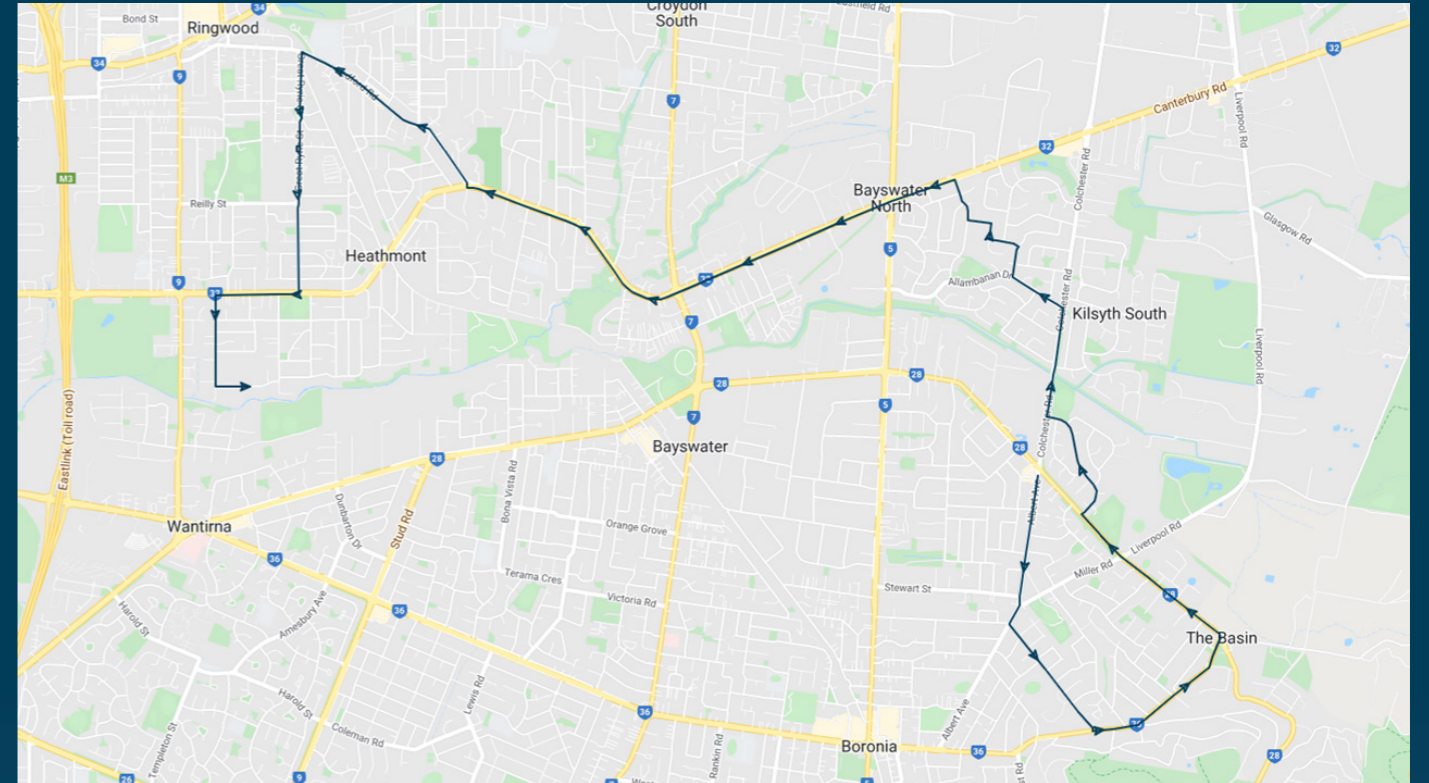

Aquinas College

Route: 2575 | Morning

Stop ID	Stop Name	Time	Stop ID	Stop Name	Time
9867	Mountain Highway	07:45			
9866	Albert Avenue	07:45			
9865	Shalimar Crescent	07:46			
9864	Albert Avenue	07:46			
9863	Mount View Road	07:46			
15844	Carnarvon Avenue	07:49			
15845	Stuart Street	07:49			
15846	Conyers Street	07:50			
15847	St Bernadette's Primary School	07:51			
15848	Goodwin Street	07:52			
8977	Mountain Highway	07:53			
8978	Avington Crescent	07:54			
8979	Colchester Road	07:55			
10266	Colchester Road	07:56			
10267	Toolimerin Avenue	07:57			
10268	Bagora Court	07:57			
9887	Burdekin Avenue	07:58			
12048	Galloway Grove	07:59			
12050	Bayfield Road East	08:02			
12051	Hamilton Road	08:02			
12052	Bayswater Road	08:03			
12053	Canterbury Court	08:04			
12054	Greenhill Road	08:04			
12055	Canterbury Road	08:05			
12056	Fernwood Avenue	08:06			
8732	Fremont Street	08:08			
8731	Myrtle Avenue	08:09			
8730	Lena Grove	08:10			
8282	Aquinas College	08:15			
44529	Heathmont College	08:20			

Times listed are estimated times only, it is advised to arrive at your stop earlier than the listed time to avoid missing your bus.

You can also download the Ventura Tracker app to view real time bus locations of all services

Aquinas College

Route: 2575 | Morning