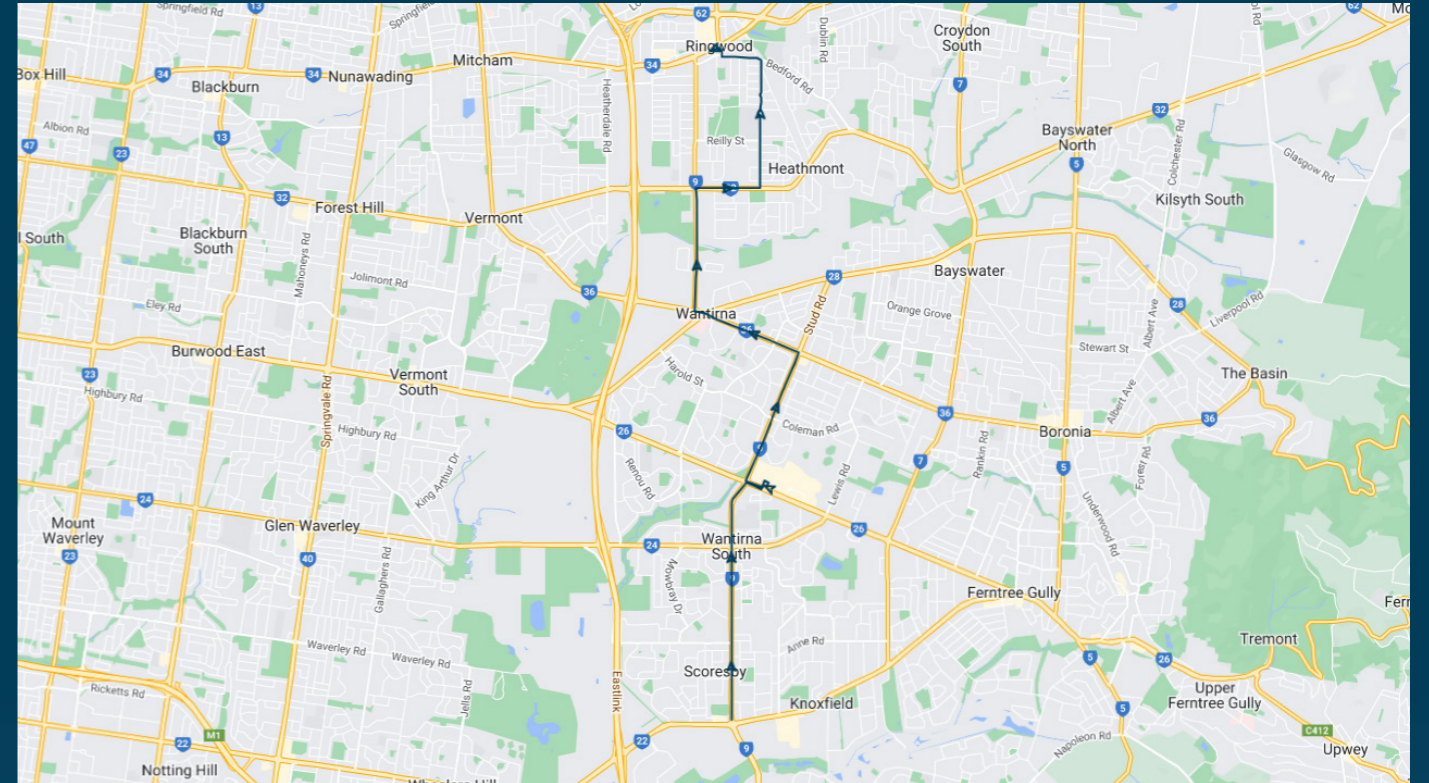

To view our list of live tracked services, visit www.venturabus.com.au

Aquinas College

Route: 2659 | Morning

Stop ID	Stop Name	Time	Stop ID	Stop Name	Time
15154	Scoresby Village SC/Stud Rd	07:35	8728	Wilana St/Bedford Rd	08:13
15155	The Close/Stud Rd	07:36	21318	Ringwood Station	08:15
15156	Sheppard Dr/Stud	07:37			
15157	Evans St/Stud Rd	07:38			
15158	George St/Stud Rd	07:39			
15159	Mockridge St/Stud Rd	07:40			
15160	500 Stud Rd	07:42			
15161	High Street Rd/Stud Rd	07:44			
15162	Swinburne TAFE/Stud Rd	07:46			
19630	Knox City SC	07:50			
15163	Knox City SC/Stud Rd	07:51			
15164	Bladon St/Stud Rd	07:52			
15165	Harold St/Stud Rd	07:53			
15166	Teddington Way/Stud Rd	07:54			
15167	Boronia Rd/Stud Rd	07:55			
15168	Amesbury Ave/Boronia Rd	07:57			
15170	Yorkminster Ave/Boronia Rd	07:58			
15171	Ainsdale Ave/Boronia Rd	07:59			
15172	Boronia Rd/Wantirna Rd	08:00			
15173	Clarence Rd/Wantirna Rd	08:01			
15174	Gordon Ct/Wantirna Rd	08:03			
15175	Muir Ct/Wantirna Rd	08:04			
12059	Viviani Cres/Great Ryrie St	08:07			
12060	Erica Cres/Great Ryrie St	08:07			
12061	Doulton Ave/Great Ryrie St	08:08			
12062	Edna St/Great Ryrie St	08:09			
8282	Aquinas College	08:10			
12860	Pearwood St/Great Ryrie St	08:10			
12861	Allen St/Great Ryrie St	08:11			
12862	Best St/Great Ryrie St	08:12			
8729	Ford St/Bedford Rd	08:12			

Times listed are estimated times only, it is advised to arrive at your stop earlier than the listed time to avoid missing your bus.

You can also download the Ventura Tracker app to view real time bus locations of all services

Aquinas College

Route: 2659 | Morning

TURN DIRECTIONS

Via Stud Rd, right Burwood Hwy, left into Knox City Bus Terminus, right Burwood Hwy, right Stud Rd, left Boronia Rd, right Wantirna Rd, right Canterbury Rd, left Great Ryrie St, left into Aquinas College, left Great Ryrie St, left Bedford Rd, right Warrandyte Rd, left Maroondah Hwy to Ringwood Station