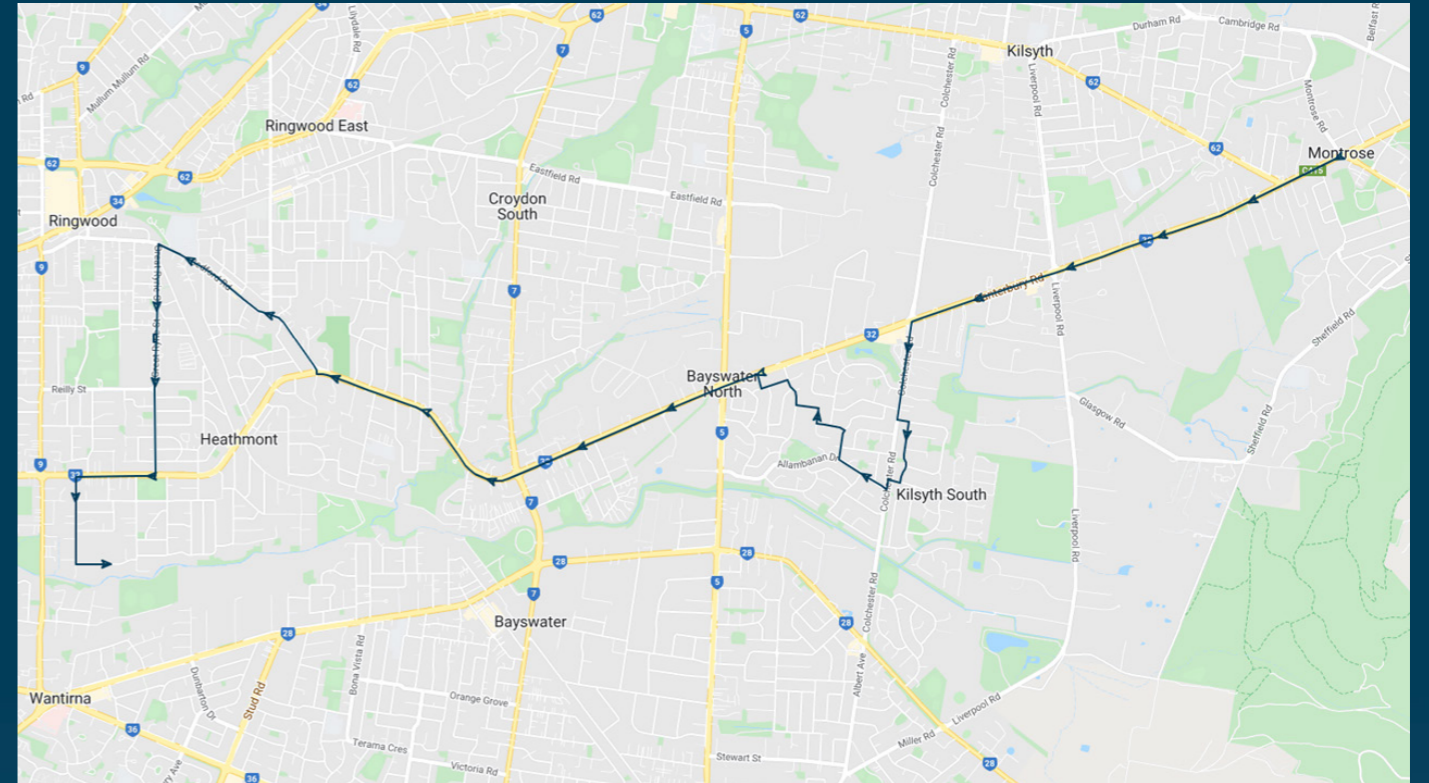

Aquinas College

Route: 2559 | Morning

Stop ID	Stop Name	Time	Stop ID	Stop Name	Time
8937	Montrose Road	07:50			
8938	Montrose CFA	07:50			
11396	Ash Grove	07:51			
12041	Fussell Road	07:52			
12042	Canterbury Road	07:52			
12043	Liverpool Road	07:53			
12044	Canterbury Road	07:54			
12045	Trade Way	07:54			
9892	Trade Way	07:55			
10265	Colchester Road	07:57			
10266	Colchester Road	07:58			
10267	Toolimerin Avenue	07:58			
10268	Bagora Court	07:59			
9887	Burdekin Avenue	08:00			
12050	Bayfield Road East	08:04			
12051	Hamilton Road	08:05			
12052	Bayswater Road	08:06			
12053	Canterbury Court	08:07			
12054	Greenhill Road	08:08			
12055	Canterbury Road	08:09			
12056	Fernwood Avenue	08:10			
8732	Fremont Street	08:13			
8731	Myrtle Avenue	08:14			
8730	Lena Grove	08:15			
8282	Aquinas College	08:20			
44529	Heathmont College	08:25			

Times listed are estimated times only, it is advised to arrive at your stop earlier than the listed time to avoid missing your bus.

You can also download the Ventura Tracker app to view real time bus locations of all services

Aquinas College

Route: 2559 | Morning