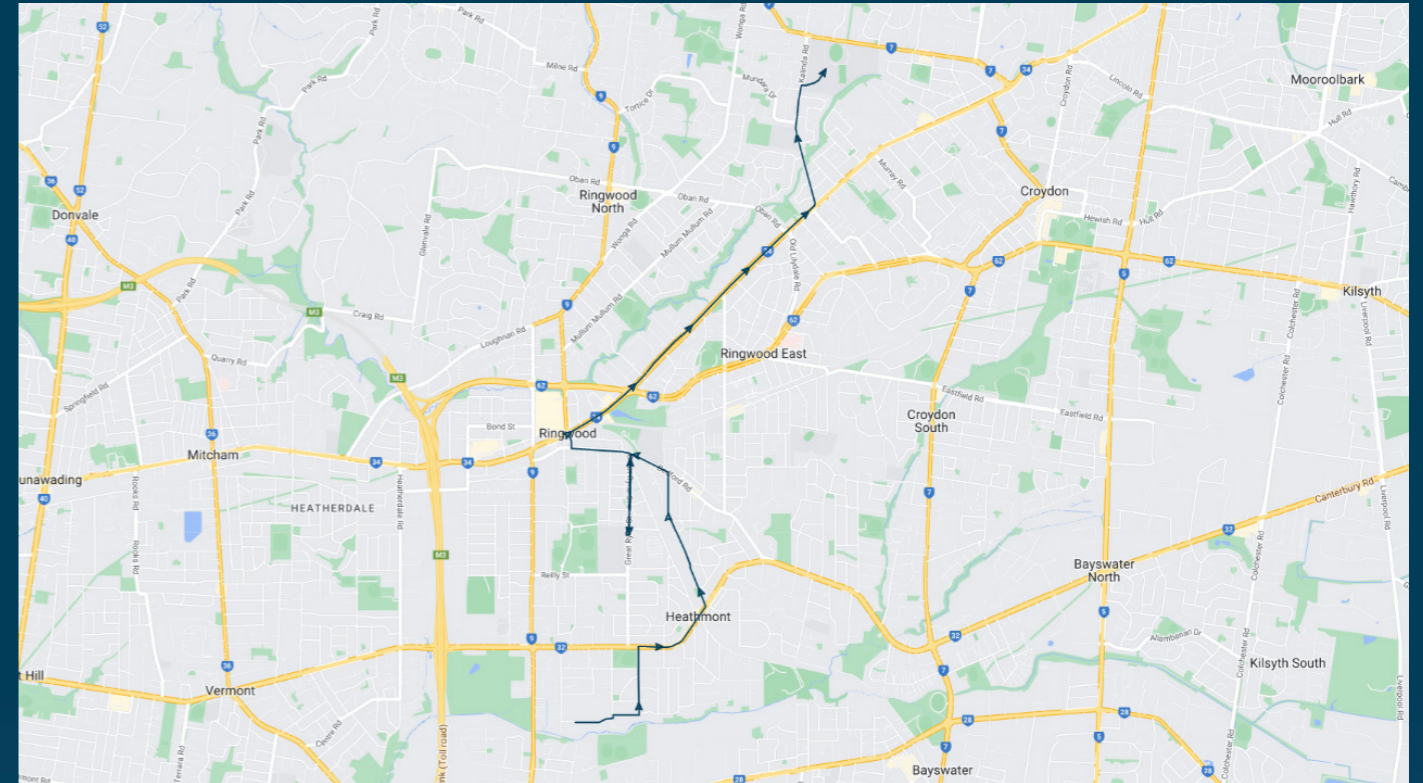

To view our list of live tracked services, visit www.venturabus.com.au

Times listed are estimated times only, it is advised to arrive at your stop earlier than the listed time to avoid missing your bus.

You can also download the Ventura Tracker app to view real time bus locations of all services

Aquinas College

Route: 2608 | Afternoon

Stop ID	Stop Name	Time	Stop ID	Stop Name	Time
44528	Heathmont College/Waters Gr	15:15			
46593	Heathmont Station/Campbell St	15:20			
8730	Lena Gr/Bedford Rd	15:25			
8282	Aquinas College	15:30			
8492	Burnt Bridge SC/Maroondah Hwy	15:52			
44593	Yarra Valley Grammar School	15:57			

Aquinas College

Route: 2608 | Afternoon

TURN DIRECTIONS

Depart Heathmont College via Waters Grove, left Waterloo St, right Dirkala Ave, left Sunset Dr, right Canterbury Rd, left Campbell St, left Bedford Rd, left Great Ryrie St, left into Aquinas College, left Great Ryrie St, left Bedford Rd, right Warrandyte Rd, right Maroondah Hwy, left Kalinda Rd, right Yarra Valley Grammar Foundation Dr