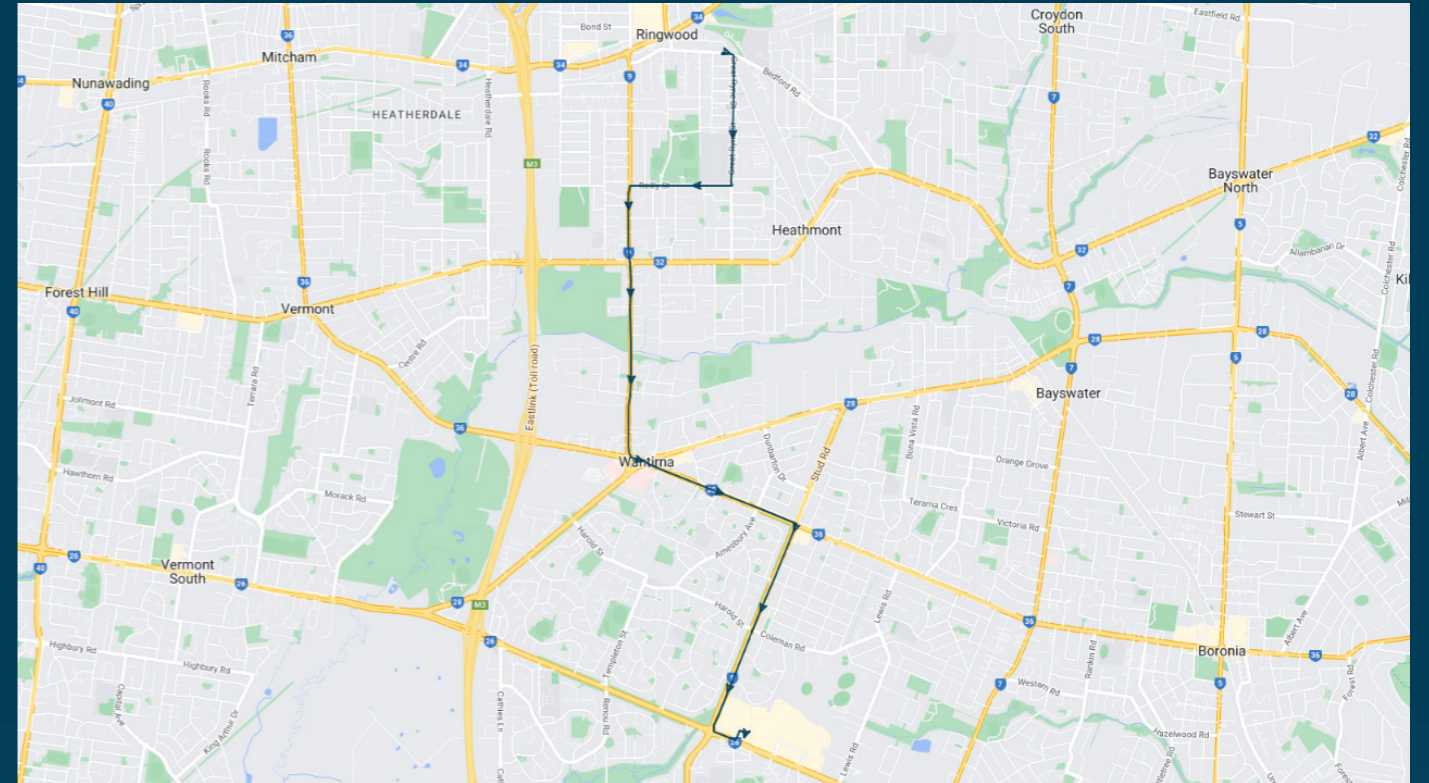

Aquinas College

Route: 2592 | Afternoon

Stop ID	Stop Name	Time	Stop ID	Stop Name	Time
8281	Pitt St/Bedford Rd	15:20			
12804	Best St/Great Ryrie St	15:20			
12803	Allen St/Great Ryrie St	15:21			
12802	Emerald St/Great Ryrie St	15:23			
8282	Aquinas College	15:25			
15235	Reilly St/Wantirna Rd	15:29			
15234	Daisy St/Wantirna Rd	15:30			
15233	Canterbury Rd/Wantirna Rd	15:31			
15232	Muir Ct/Wantirna Rd	15:32			
15231	Clarke Dr/Wantirna Rd	15:33			
15230	Selkirk Ave/Wantirna Rd	15:35			
15229	Garrison Gr/Wantirna Rd	15:36			
15228	Ainsdale Ave/Boronia Rd	15:38			
15226	Thaxted Pde/Boronia Rd	15:39			
15225	Roxburgh Rd/Boronia Rd	15:41			
15224	Boronia Rd/Stud Rd	15:42			
15223	Moonah Rd/Stud Rd	15:43			
15222	Studfield SC/Stud Rd	15:44			
15221	Gateshead Dr/Stud Rd	15:47			
15220	Knox City SC/Stud Rd	15:48			
19631	Knox City SC	15:49			

Aquinas College

Route: 2592 | Afternoon