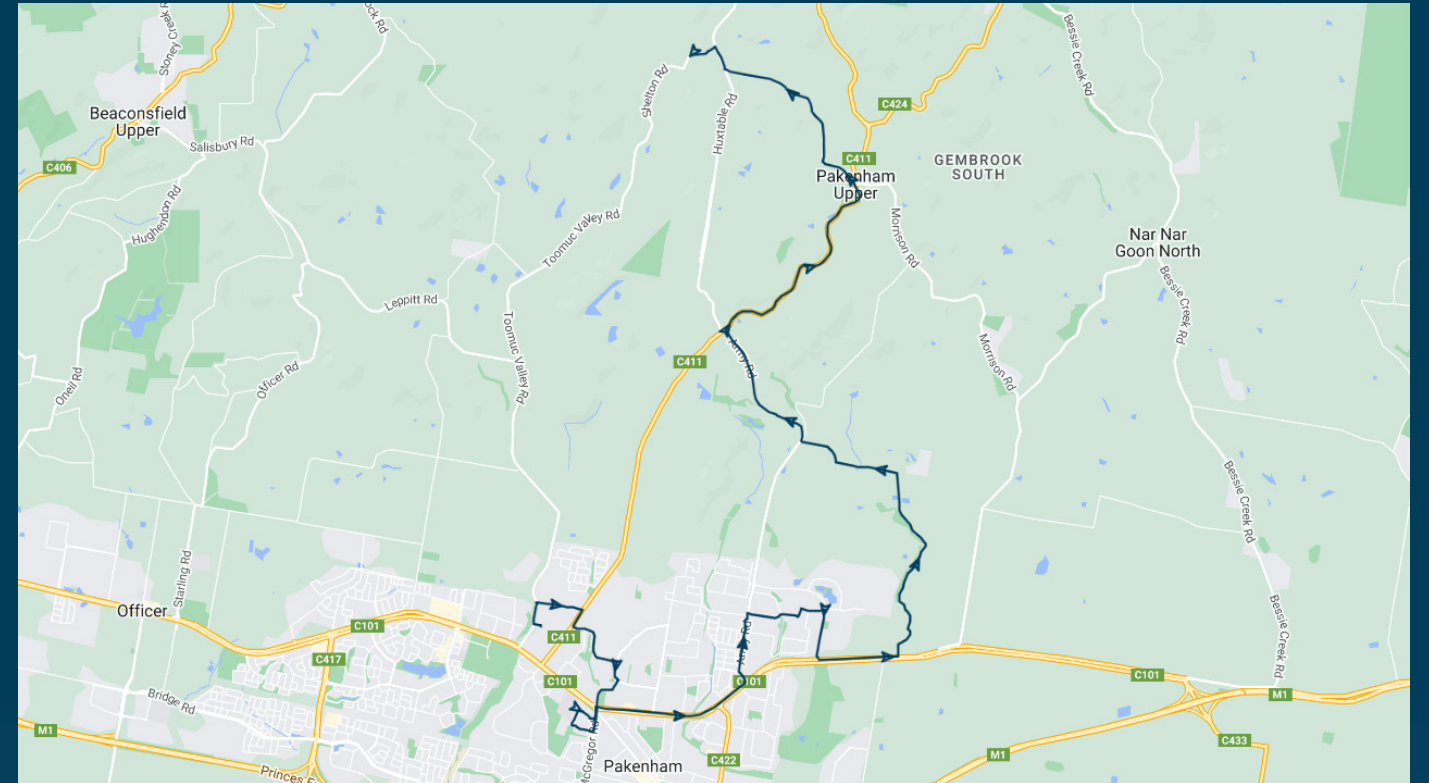

Beaconhills College

Route: 5256 (SBSC) | Afternoon

Stop ID	Stop Name	Time	Stop ID	Stop Name	Time
44588	Beaconhills College/Toomuc Valley Rd	15:30			
46629	Pakenham Sec College	15:35			
21444	Pakenham Hills PS/Army Rd	15:40			
	85 Army Settlement Rd	15:56			
44806	Reynolds Rd/Army Rd	15:59			
44807	Crosby Rd/Pakenham Rd	16:00			
	Buckland Ln/Bourkes Creek Rd	16:05			
	Shelton Rd/Bourkes Creek Rd	16:07			
	30 Shelton Rd	16:08			

Beaconhills College

Route: 5256 (SBSC) | Afternoon