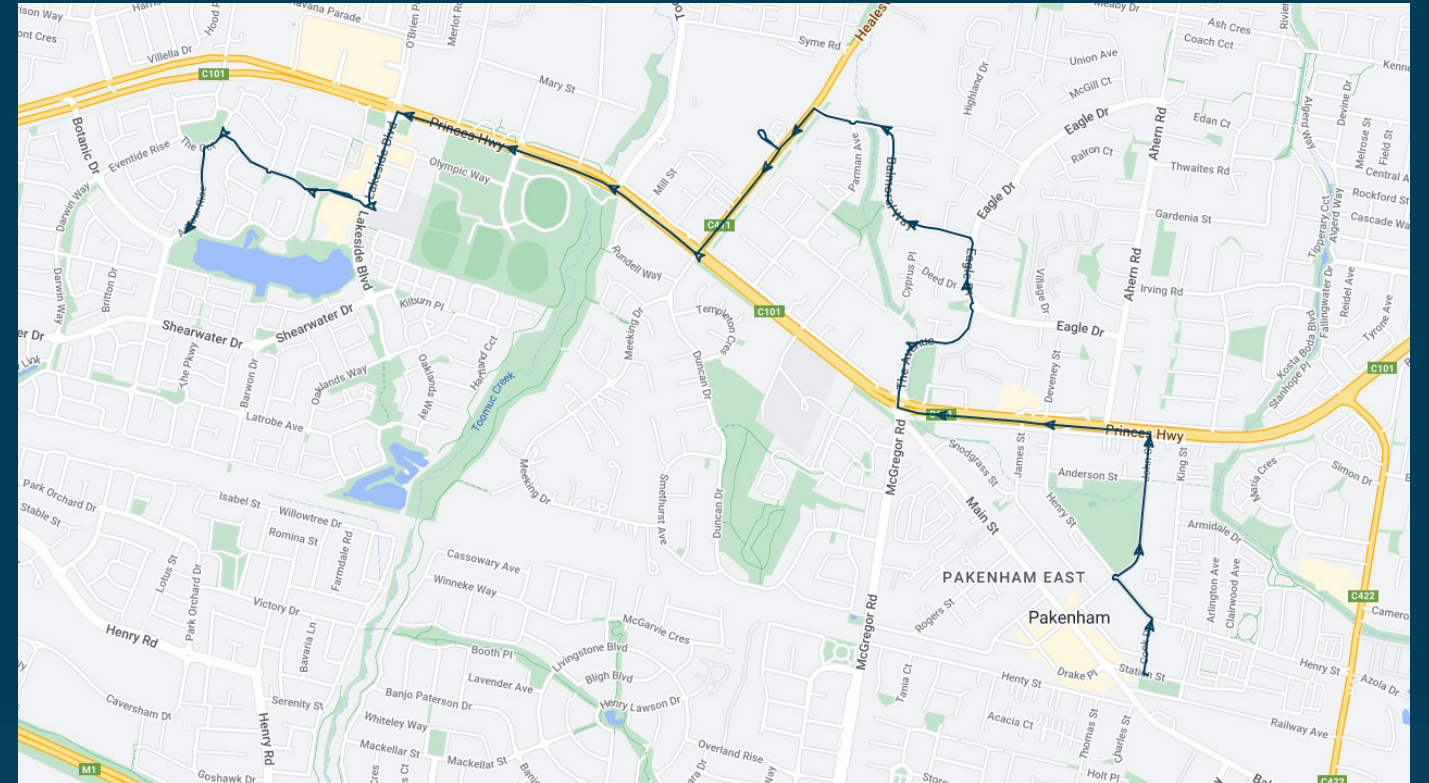

Beaconhills College

Route: 925 | Morning

Stop ID	Stop Name	Time	Stop ID	Stop Name	Time
3426	Pakenham Station/Station St	08:25			
45622	Pakenham Rec Res/Opp 22 John St	08:26			
3433	James St/Princes Hwy	08:28			
3434	McGregor Rd/Princes Hwy	08:29			
45609	St.Patrick's School/The Avenue	08:30			
21501	McCaffery Rise/Balmoral Way	08:32			
21502	43 Balmoral Way	08:33			
21503	Parman Ave/Balmoral Way	08:33			
46630	Beaconhills College/Pakenham Rd	08:34			
3448	Rundell Way/Princes Hwy	08:36			
3449	Warwick Bayley Oval/Princes Hwy	08:37			
13626	Lakeside Bvd/Princes Hwy	08:39			
21504	Village Lakeside East SC/Lakeside Bvd	08:40			
21521	Lakeside Bvd/Waterford Rise	08:40			
21520	Juliet Gdns/Waterford Rise	08:42			
45624	Botanic Drive Terminus/Arbour Rise	08:44			

Beaconhills College

Route: 925 | Morning

TURN DIRECTIONS

Depart via Cook Dr, left Henry St, right John St, left Princes Hwy, right The Avenue, left Eagle Dr, left Balmoral Way, left Pakenham Rd, right into Beaconhills College, right Healesville-Koo Wee Rup Rd, right Princes Hwy, left Lakeside Blvd, right Waterford Rise, left The Cct, left Arbour Rise

To view our list of live tracked services, visit www.venturabus.com.au

Times listed are estimated times only, it is advised to arrive at your stop earlier than the listed time to avoid missing your bus.