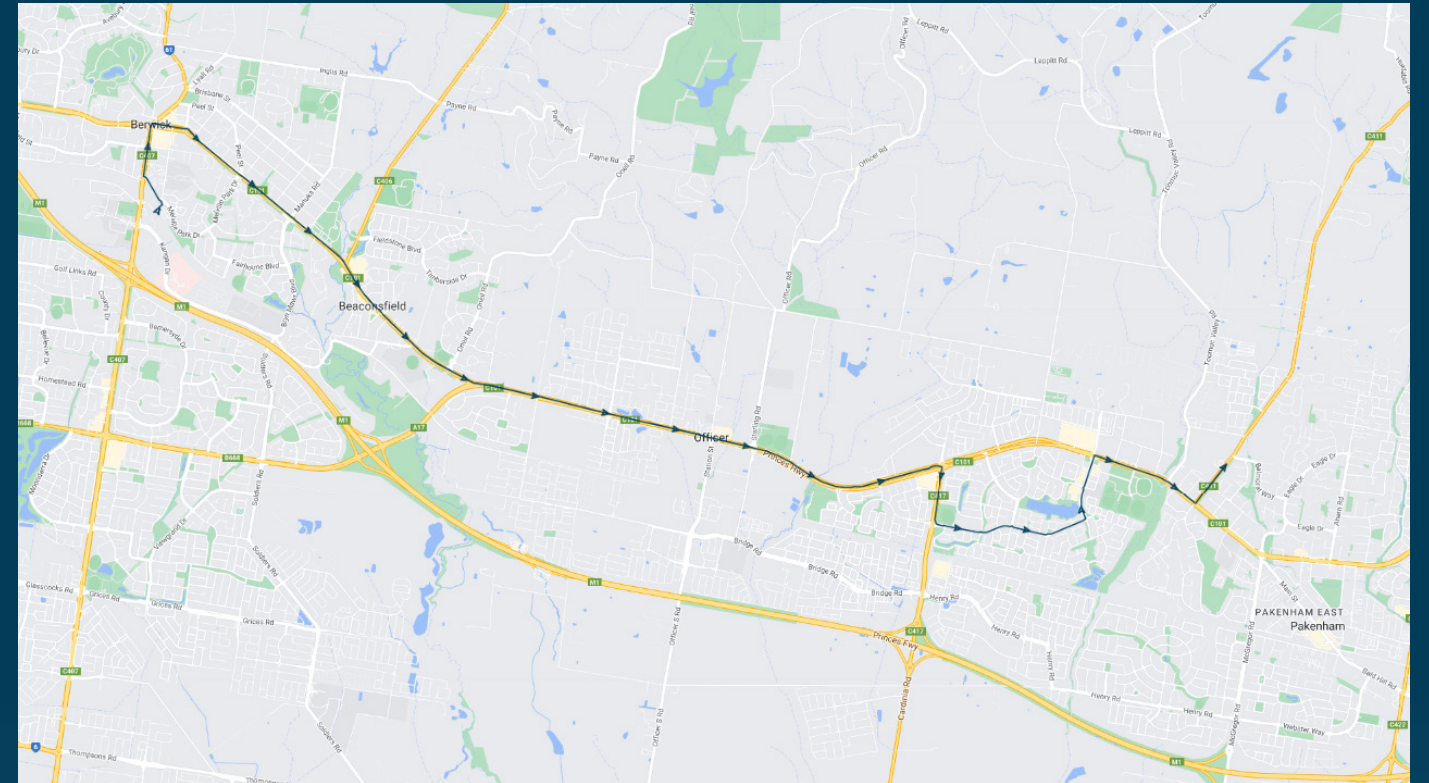

Stop ID	Stop Name	Time	Stop ID	Stop Name	Time
28348	Berwick Station Bay 8	08:18			
28338	Jane St/Clyde Rd	08:19			
28336	Mansfield St/Clyde Rd	08:20			
3697	Berwick Shops/High St	08:26			
3698	Rutland Rd/Princes Hwy	08:26			
3699	Bain St/Princes Hwy	08:27			
3700	Edrington Park Retirement Village	08:27			
3701	Manuka Rd/Princes Hwy	08:28			
3702	Cardinia St/Princes Hwy	08:29			
3703	Haileybury College/Princes Hwy	08:29			
3704	Beaconsfield Plaza/Princes Hwy	08:29			
3708	O'Neil Rd/Princes Hwy	08:32			
3709	Whiteside Rd/Princes Hwy	08:33			
48730	Timbertop Bvd/Princes Hwy	08:35			
3710	Bayview Rd/Princes Hwy	08:36			
3711	Tivendale Rd/Princes Hwy	08:36			
3712	Officer Recreation Reserve	08:37			
3713	McMullen Rd/Princes Hwy	08:37			
45059	Arena Pde/Princes Hwy	08:38			
3714	Cardinia Rd	08:41			
45612	Britton Dr/Shearwater Dr	08:42			
21516	Blackwood Dr/Shearwater Dr	08:42			
21514	Barwon Dr/Shearwater Dr	08:43			
47015	The Entrance/Shearwater Dr	08:43			
21507	Cardinia Cultural Centre/Lakeside Bvd	08:44			
21505	Village Lakeside East SC/Lakeside Bvd	08:44			
18335	Michael St/Princes Hwy	08:45			
3716	Purton Rd/Princes Hwy	08:46			
46630	Beaconhills College/Pakenham Rd	08:48			

Times listed are estimated times only, it is advised to arrive at your stop earlier than the listed time to avoid missing your bus.

You can also download the Ventura Tracker app to view real time bus locations of all services

Beaconhills College

Route: 1547 | Morning