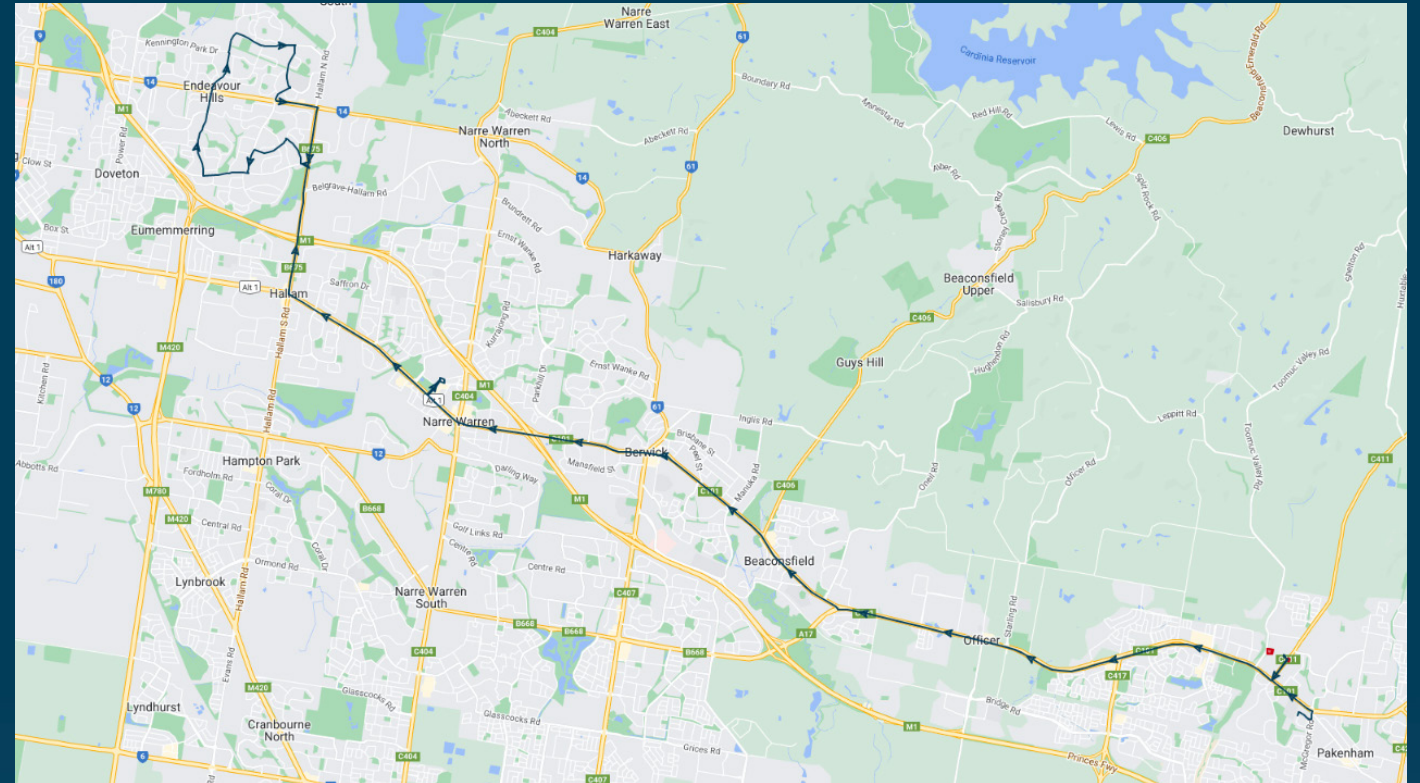

Times listed are estimated times only, it is advised to arrive at your stop earlier than the listed time to avoid missing your bus.

You can also download the Ventura Tracker app to view real time bus locations of all services

Beaconhills College

Route: 1536 | Afternoon