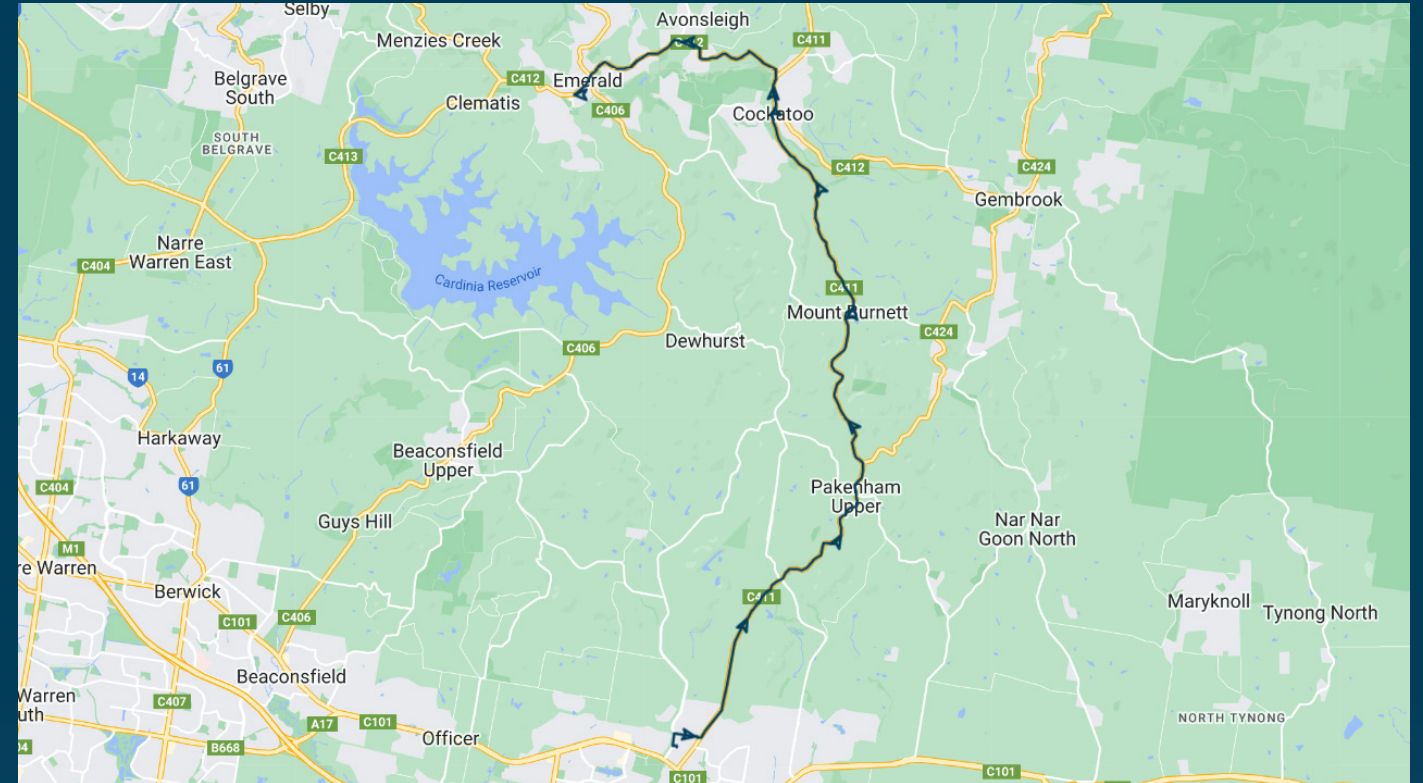

Beaconhills College

Route: 5255 (SBSC) | Afternoon

Stop ID	Stop Name	Time	Stop ID	Stop Name	Time
44588	Beaconhills College/Toomuc Valley Rd	15:25			
	Mount Burnett Rd/Pakenham Rd	15:46			
	Cockatoo Skate Park	15:52			
13949	Cockatee Bakery/McBride Rd	15:54			
13951	Wright Rd/Belgrave-Gembrook Rd	15:59			
13953	Avonsleigh General Store	16:01			
13957	Emerald Village/Main St	16:06			

Beaconhills College

Route: 5255 (SBSC) | Afternoon