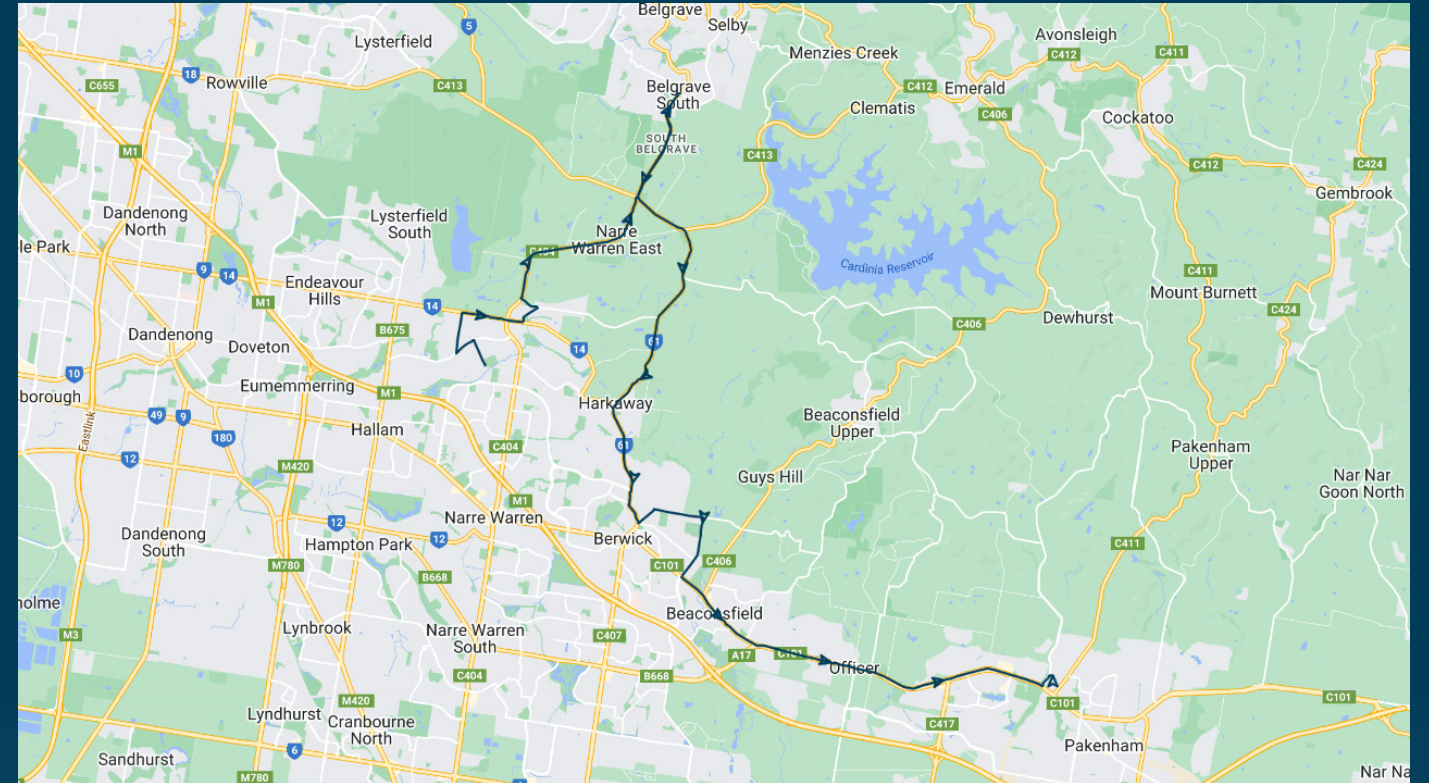

To view our list of live tracked services, visit www.venturabus.com.au

Times listed are estimated times only, it is advised to arrive at your stop earlier than the listed time to avoid missing your bus.

You can also download the Ventura Tracker app to view real time bus locations of all services

Beaconhills College

Route: 5262 (SBSC) | Morning

Stop ID	Stop Name	Time	Stop ID	Stop Name	Time
	Leech Crt/Fox Rd	07:40			
	McKenzie Ln/Fox Rd	07:41			
48763	Fox Rd/Belgrave-Hallam Rd	07:42			
	Belgrave-Hallam Rd/Jacques Rd	07:43			
	21 Main St	07:46			
13865	Gilmort Crt/Belgrave-Hallam Rd	07:56			
22990	Wellington Rd/Belgrave-Hallam Rd	08:00			
44472	Wellington Rd/Berwick Rd	08:02			
	Boundary Rd/Berwick Rd	08:03			
	King Rd/Harkaway Rd	08:08			
	Harkaway Rd & Old Coach Rd	08:11			
14805	Russel Ave/Harkaway Rd	08:12			
	Berwick Cemetery/Inglis Rd	08:12			
3704	Beaconsfield Hotel/Princes Hwy	08:20			
44588	Beaconhills College/Toomuc Valley Rd	08:30			

Beaconhills College

Route: 5262 (SBSC) | Morning

TURN DIRECTIONS

Via Fox Rd, left Belgrave-Hallam Rd, right Jacques Rd, right Heatherston Rd, left Memorial Dr, right Main St, left Abeckett Rd, right Belgrave-Hallam Rd, U-turn at Colby Dr Roundabout to Belgrave-Hallam Rd, left Wellington Rd, right Berwick Rd, into Harkaway Rd, left Lyall Rd, right Inglis Rd, right Manuka Rd, left Princes Hwy, left Toomuc Valley Rd to Beaconhills College.