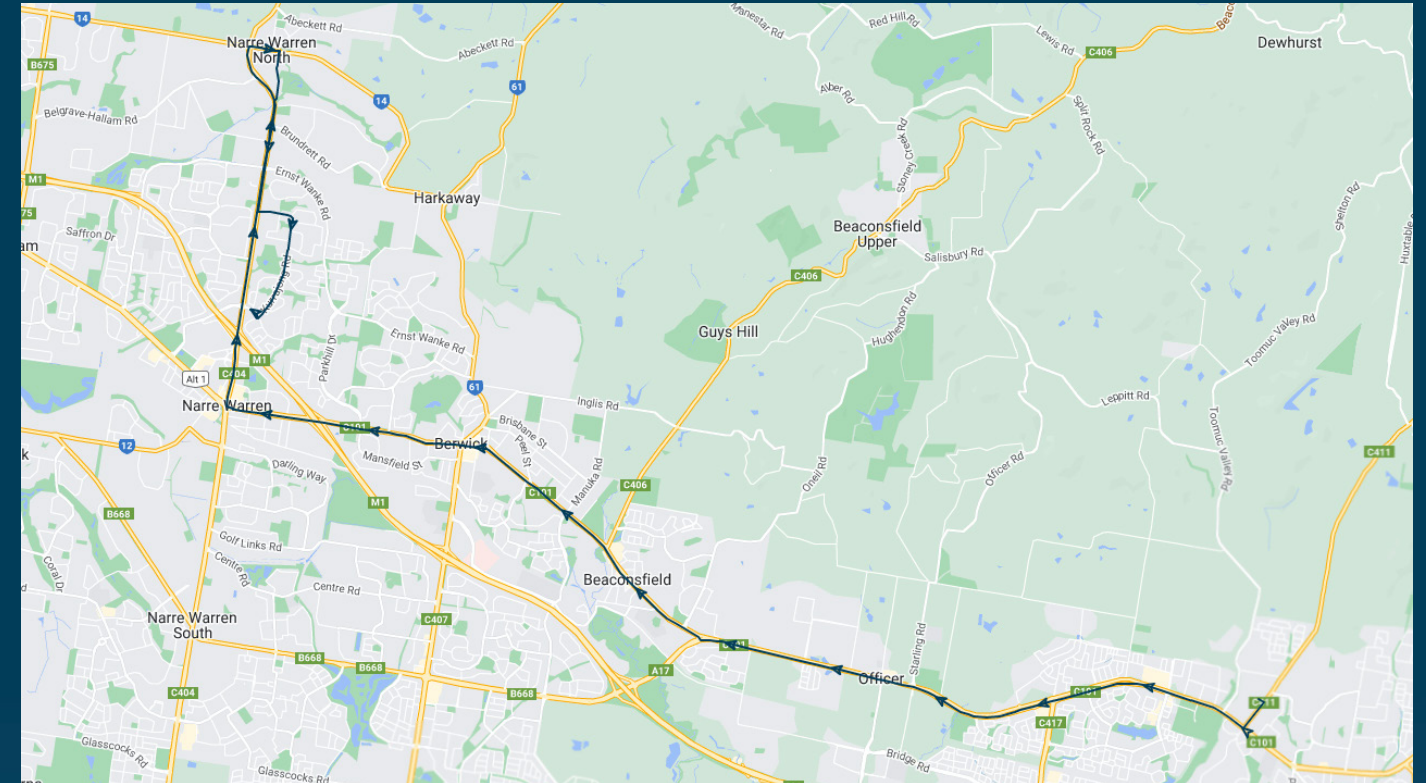

Times listed are estimated times only, it is advised to arrive at your stop earlier than the listed time to avoid missing your bus.

You can also download the Ventura Tracker app to view real time bus locations of all services

Beaconhills College

Route: 1515 | Afternoon