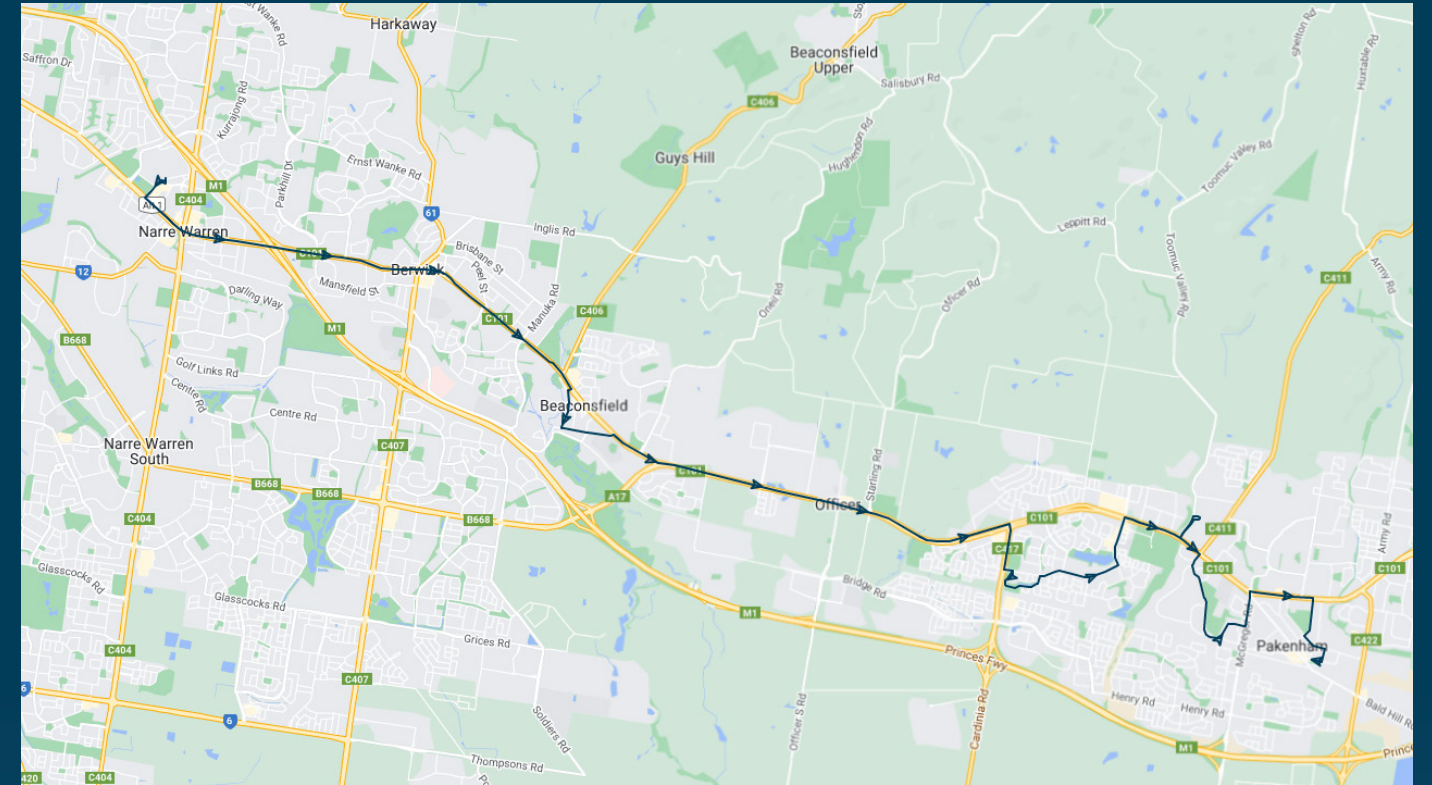

Times listed are estimated times only, it is advised to arrive at your stop earlier than the listed time to avoid missing your bus.

You can also download the Ventura Tracker app to view real time bus locations of all services

Beaconhills College

Route: 926 | Morning