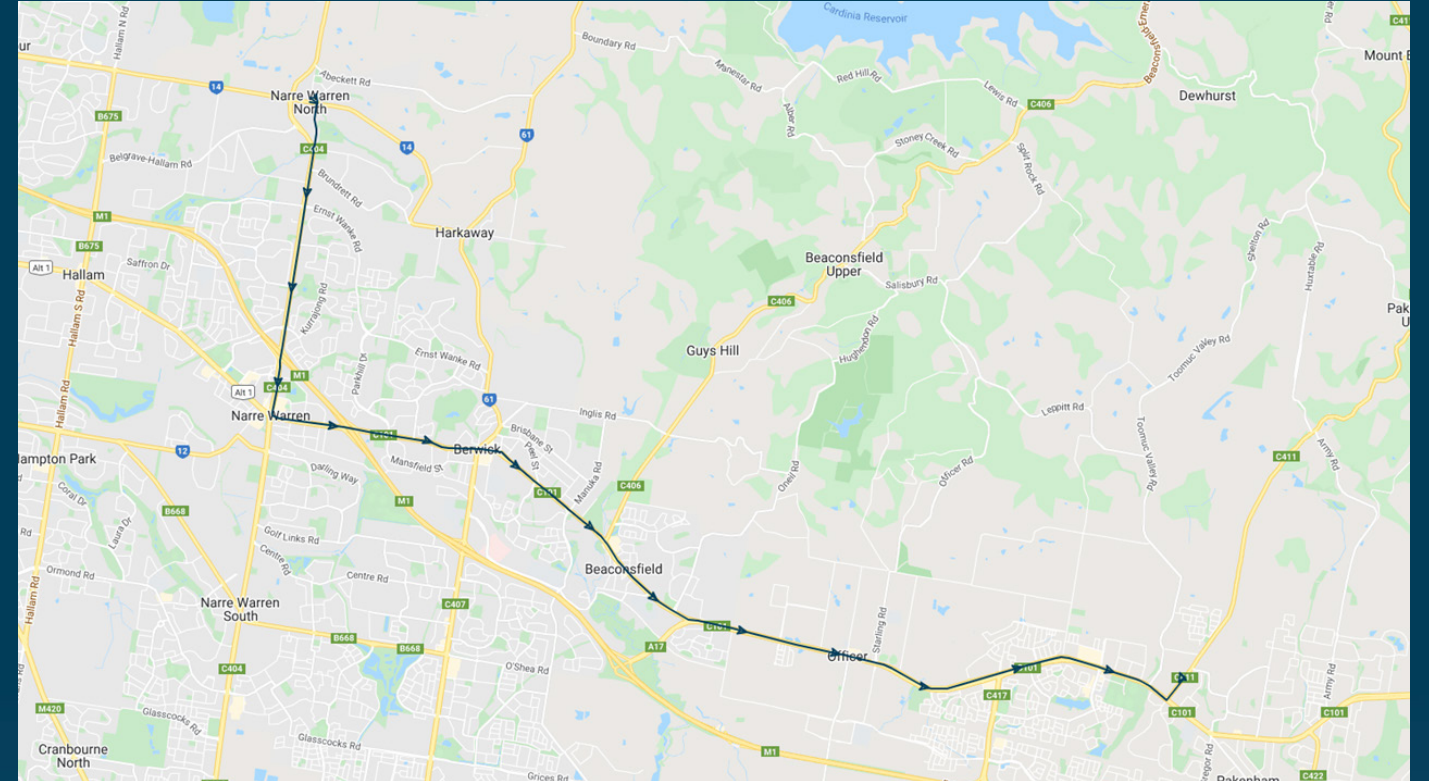

Beaconhills College

Route: 1547 | Morning

TURN DIRECTIONS

Via Berwick Station Exit Interchange, left Reserve Street, right Clyde Road, right Princes Highway Berwick Shops/High Street Continue Princes Highway, Merge Princes Highway, right Cardinia Road, left Shearwater Drive, left Lakeside Blvd, right Princes Highway, left Healesville Kooweerup Road Beaconhills College/Pakenham Road?

To view our list of live tracked services, visit www.venturabus.com.au

Beaconhills College

Route: 1548 | Morning

Stop ID	Stop Name	Time	Stop ID	Stop Name	Time
11270	Claire Robinson Park/Heatherton Rd	07:50			
12310	Narre Warren North Scout Hall	07:51			
13509	Narre Warren North CFA/Memorial Dr	07:52			
14739	Fox Rd/Narre Warren North Rd	07:53			
13510	Mary Mackillop Catholic PS	07:54			
13511	382 Narre Warren North Rd	07:55			
13512	Kurrajong Rd/Narre Warren North Rd	07:55			
46450	Prospect Hill Retarding Basin	07:56			
22597	Ryelands Dr/Narre Warren North Rd	07:58			
3689	Lauderdale Rd/Princes Hwy	08:01			
3690	Victor Cres/Princes Hwy	08:01			
3691	Verdun Dr/Princes Hwy	08:01			
3692	Cyril Molyneux Reserve/Princes Hwy	08:03			
3693	Parkhill Dr/Princes Hwy	08:03			
3694	William Rd/Princes Hwy	08:03			
3695	Wilson Botanic Park/Princes Hwy	08:05			
46630	Beaconhills College/Pakenham Rd	08:25			

Beaconhills College

Route: 1548 | Morning

TURN DIRECTIONS

Via Heatherton Road, right Memorial Drive, left Narre Warren North Road, left Princes Highway to Wilson Botanic Park/ Princes Highway then run express via Princes Highway, left Pakenham Road, left into Beaconhills College/Pakenham Road?