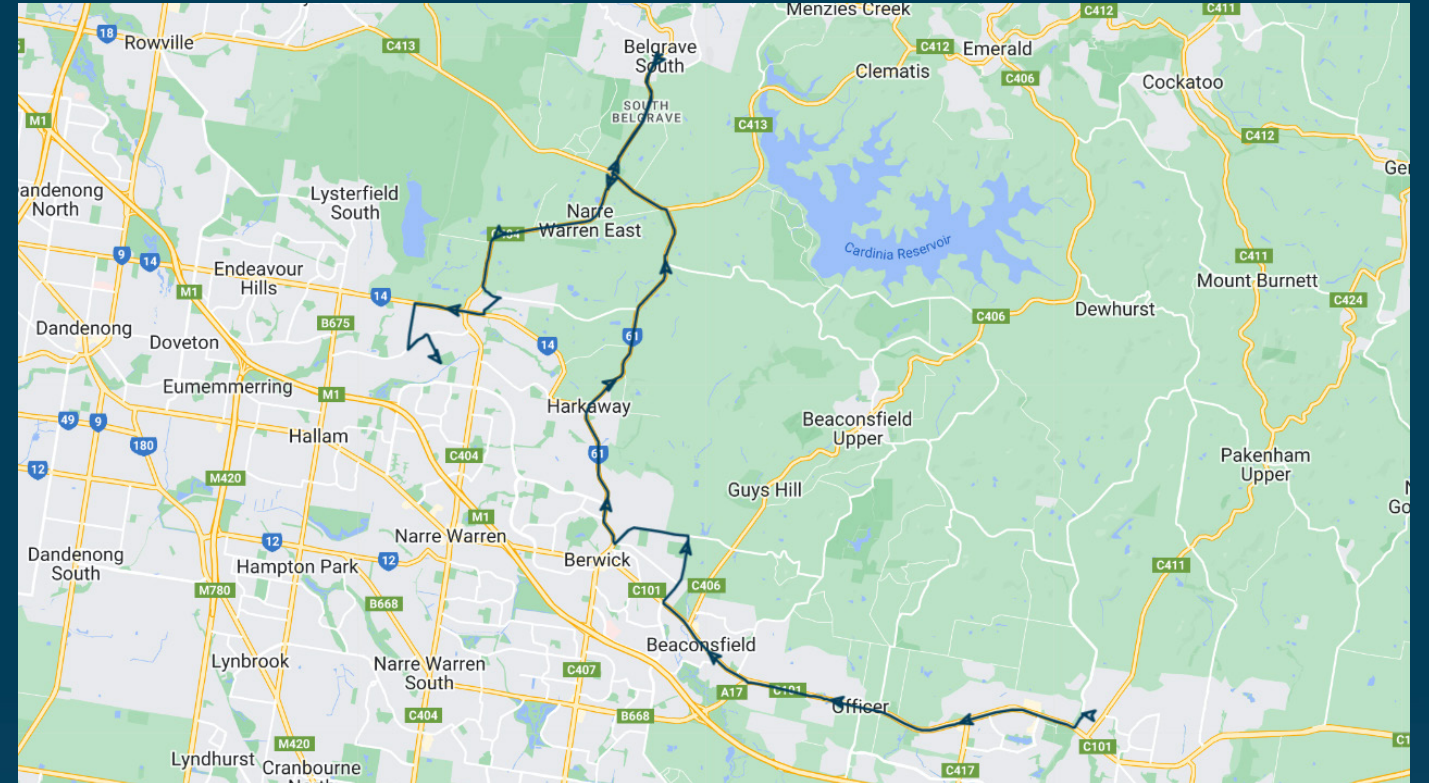

Beaconhills College

Route: 5262 (SBSC) | Afternoon

Stop ID	Stop Name	Time	Stop ID	Stop Name	Time
44588	Beaconhills College/Toomuc Valley Rd	15:30			
3462	Haileybury College/Princes Hwy	15:43			
	Berwick Cemetery/Inglis Rd	15:47			
14792	Outlook Dr/Harkaway Rd	15:49			
	Old Coach Rd/Harkaway Rd	15:50			
	King Rd/Harkaway Rd	15:52			
	Boundary Rd/Harkaway Rd	15:56			
	Narre Warren East CFA/Berwick Rd	15:56			
44161	Belgrave-Hallam Rd & Wellington Rd	15:56			
13865	Gilmore Crt/Belgrave-Hallam Rd	15:57			
	21 Main St	16:12			
	Ledgerwood Rd/Fox Rd	16:18			
	McKenzie Ln/Fox Rd	16:19			
	Leech Crt/Fox Rd	16:19			

Beaconhills College

Route: 5262 (SBSC) | Afternoon