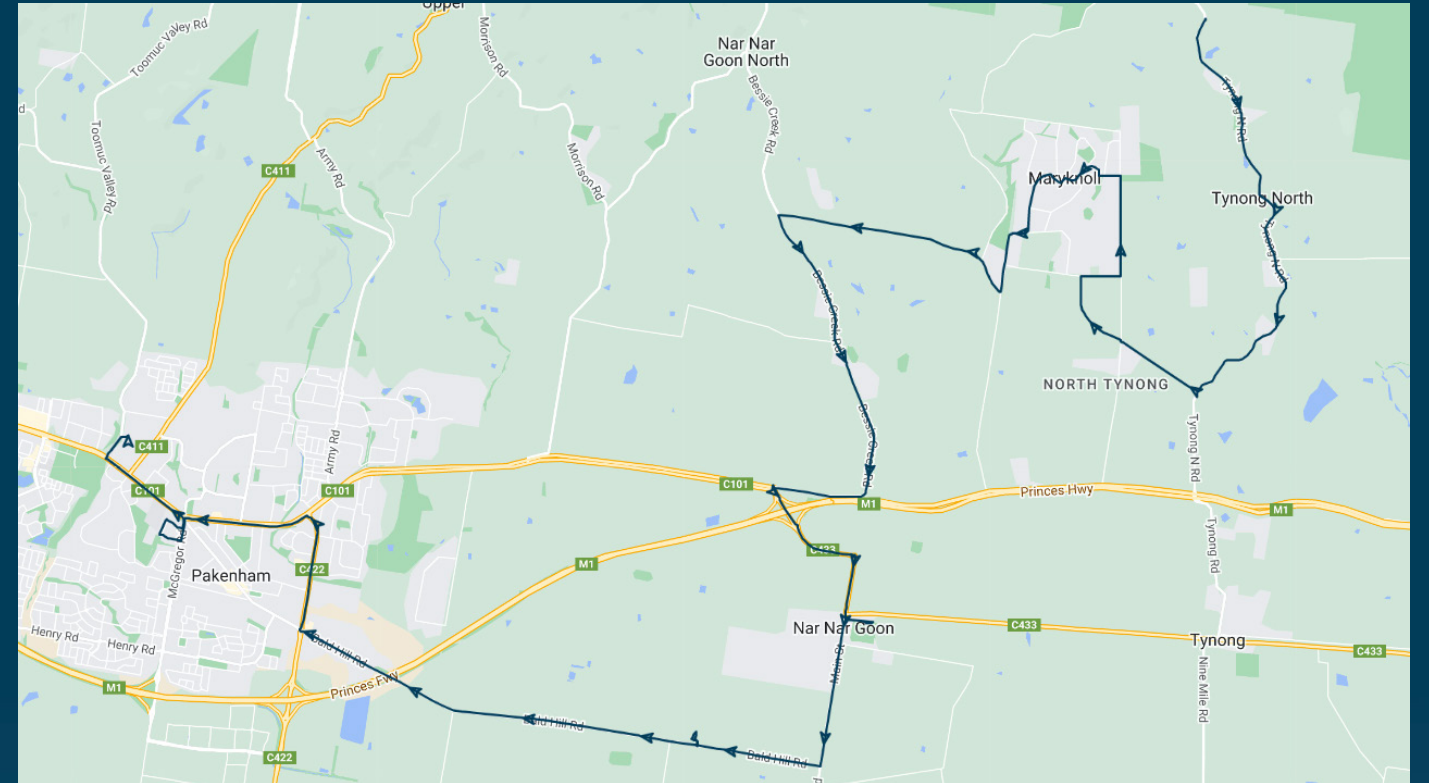

Beaconhills College

Route: 5259 (SBSC) | Morning

Stop ID	Stop Name	Time	Stop ID	Stop Name	Time
	720 Tynong North Rd	07:35			
	586 Tynong North Rd	07:37			
	Mintern Rd/Tynong North Rd	07:42			
	155 Tynong North Rd	07:46			
	25 Bullen Rd	07:48			
	McInnes Rd/Clark Rd	07:47			
	Wheeler Rd/Fogarty Rd	07:50			
	Baroona Rd/Battunga Rd	07:54			
	St Joseph's Church/Koolbirra Rd	07:56			
	Wheller Rd/Snell Rd	07:59			
	250 Moore Rd	08:00			
	Bessie Creek Rd/Moore Rd	08:04			
	265 Bessie Creek Rd	08:06			
	Nar Nar Goon Primary School	08:13			
	Browning Rd/Seven Mile Rd	08:14			
	Chairo Christian College	08:18			
46629	Pakenham Sec College	08:35			
44588	Beaconhills College/Toomuc Valley Rd	08:40			

Beaconhills College

Route: 5259 (SBSC) | Morning