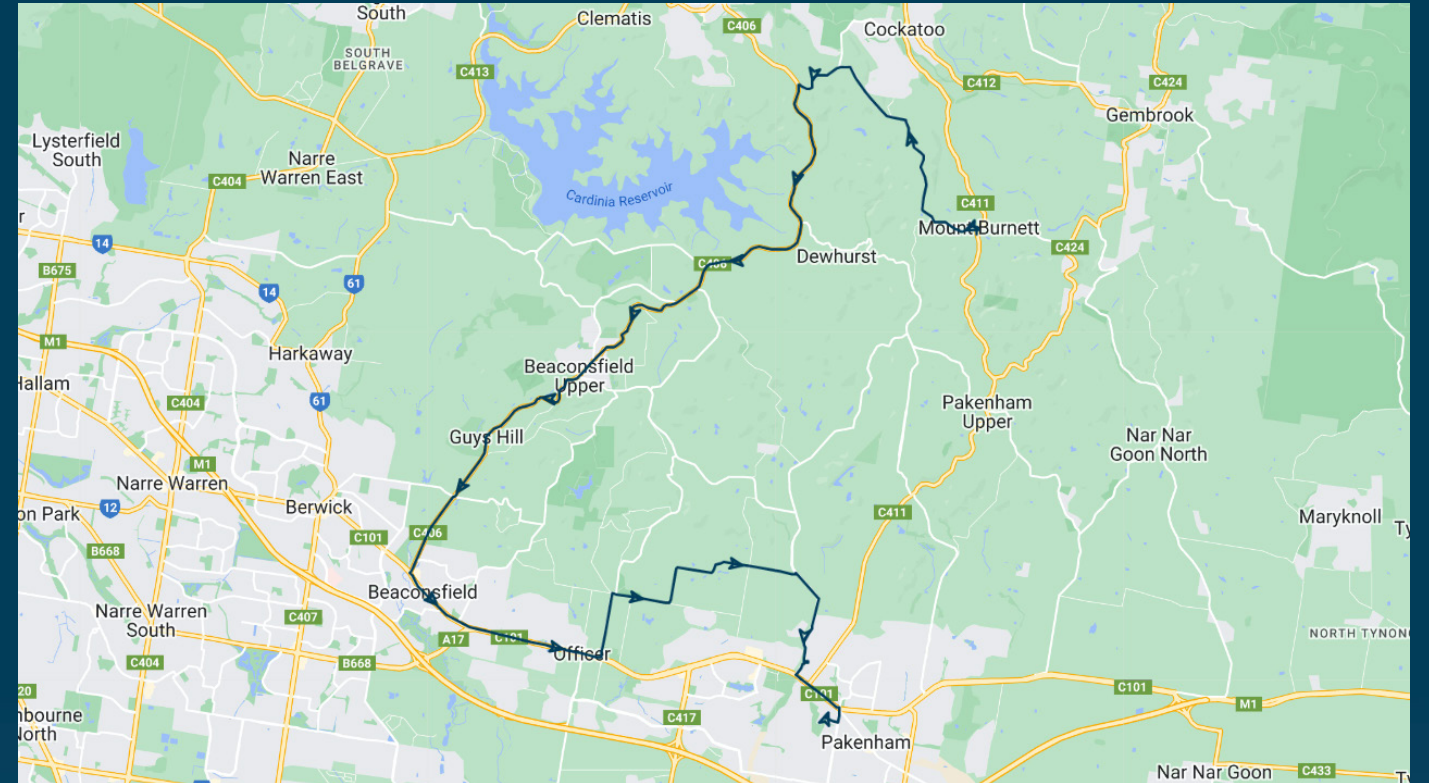

Beaconhills College

Route: 5261 (SBSC) | Morning

Stop ID	Stop Name	Time	Stop ID	Stop Name	Time
	Chestnut Hill Winery/Pakenham Rd	07:32			
	Halcyon Gr/Paternoster Rd	07:38			
	Bailey Rd/Paternoster Rd	07:40			
	Ladd Sq/Beaconsfield-Emerald Rd	07:42			
	Bimbimbie Dr	07:46			
	Quamby Rd/Beaconsfield-Emerald Rd	07:56			
	Cardinia Hotel	07:58			
	Officer Rd/Browns Rd	08:08			
	Opp 317 Brown Rd	08:11			
44588	Beaconhills College/Toomuc Valley Rd	08:25			
46629	Pakenham Sec College	08:30			

Beaconhills College

Route: 5261 (SBSC) | Morning

TURN DIRECTIONS

Via Pakenham Rd, left Paternoster Rd, left Beaconsfield-Emerald Rd, left Princes Hwy, left Princes Hwy, left Starling Rd, right Brown Rd, right Toomuc Valley Rd to Beaconhills College, continue Toomuc Valley Rd, left Princes Hwy, right McGregor Rd, right Cunningham Cres to Pakenham Secondary College.