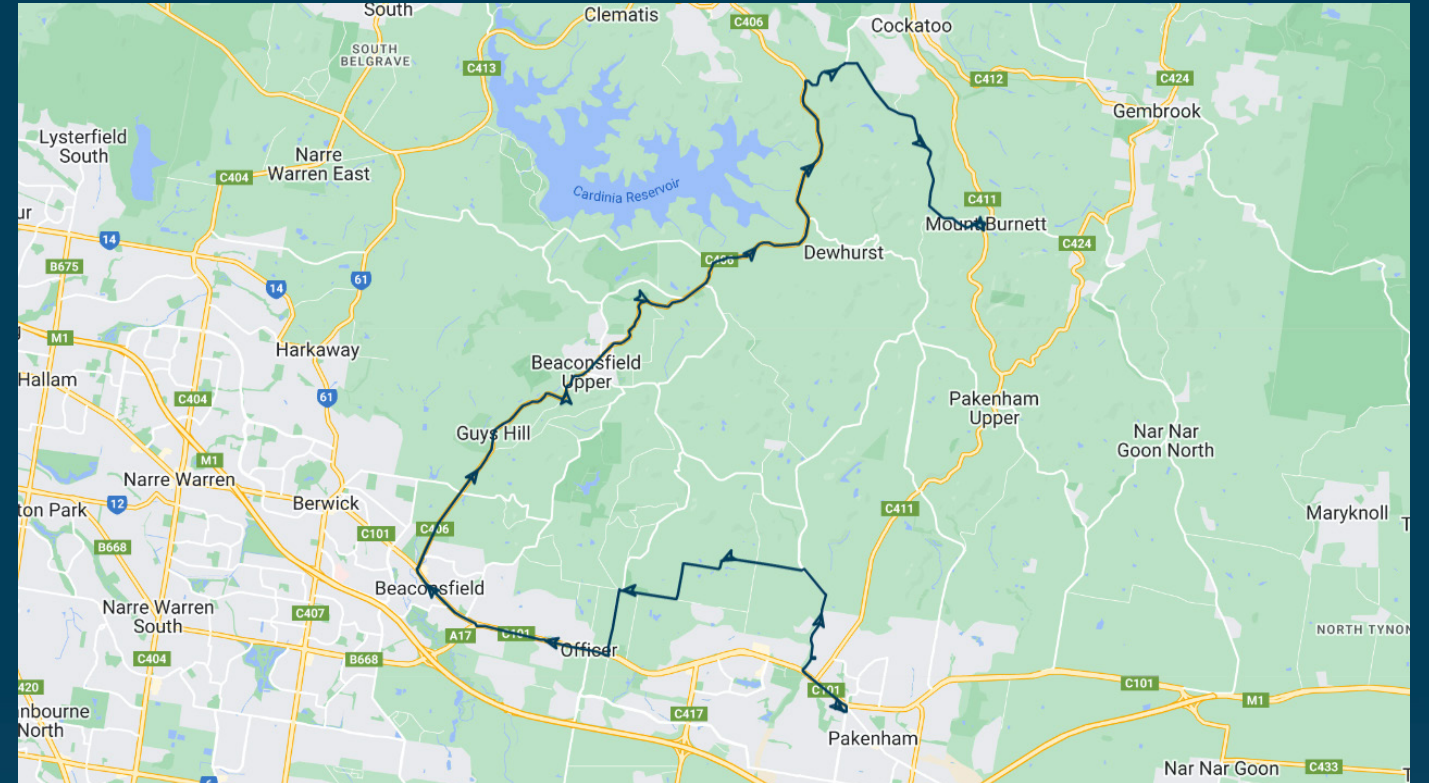

Beaconhills College

Route: 5261 (SBSC) | Afternoon

Stop ID	Stop Name	Time	Stop ID	Stop Name	Time
46629	Pakenham Sec College	15:30			
44588	Beaconhills College/Toomuc Valley Rd	15:30			
	317 Brown Rd	15:41			
	Starling Rd/Brown Rd	15:43			
	Cardinia Hotel	15:53			
	Blue Vein Cafe	15:56			
	Elephant Rock	16:04			
	Ladd Sq/Beaconsfield-Emerald Rd	16:13			
	Bailey Rd/Paternoster Rd	16:14			
	Halcyon Gr/Paternoster Rd	16:16			
	Chestnut Hill Winery/Pakenham Rd	16:20			

Beaconhills College

Route: 5261 (SBSC) | Afternoon

TURN DIRECTIONS

Depart Pakenham Secondary College, left Cunningham Cres, left McGregor Rd, left Princes Hwy, right Toomuc Valley Rd to Beaconhills College, right Toomuc Valley Rd, left Brown Rd, left Starling Rd, right Princes Hwy, right Princes Hwy, right Beaconsfield-Emerald Rd, right Paternoster Rd, right Pakenham Rd to Chestnut Hill Winery.