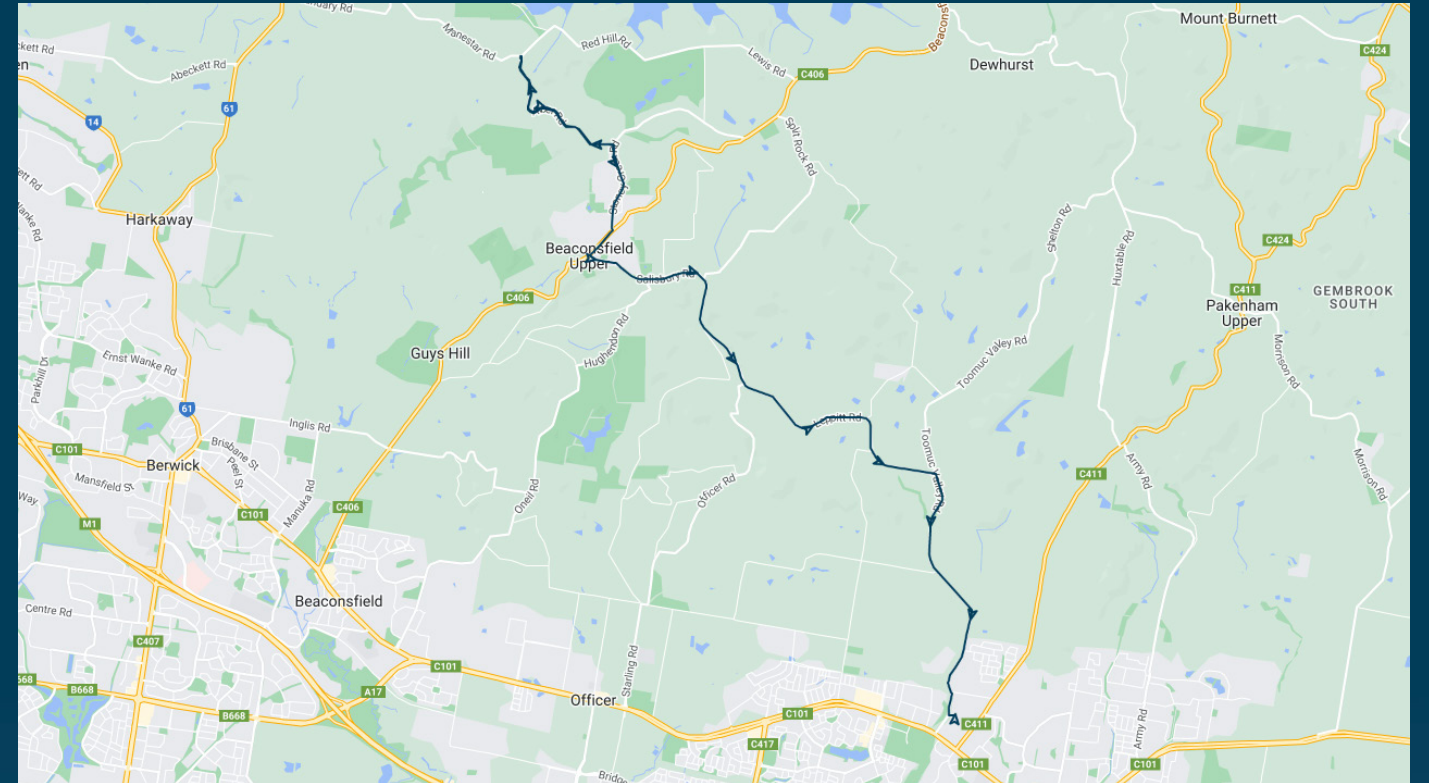

Beaconhills College

Route: 5253 (SBSC) | Morning

Stop ID	Stop Name	Time	Stop ID	Stop Name	Time
	Pine Grove Hotel/Stoney Creek Rd	08:02			
	Red Hill Rd/Alber Rd	08:03			
	20 Alber Rd	08:03			
	4 Alber Rd	08:04			
51837	Burton Rd/Stoney Creek Rd	08:10			
51828	Community Hall/Salisbury Rd	08:13			
	Carpenter Rd/Salisbury Rd	08:15			
44588	Beaconhills College/Toomuc Valley Rd	18:30			

Beaconhills College

Route: 5253 (SBSC) | Morning