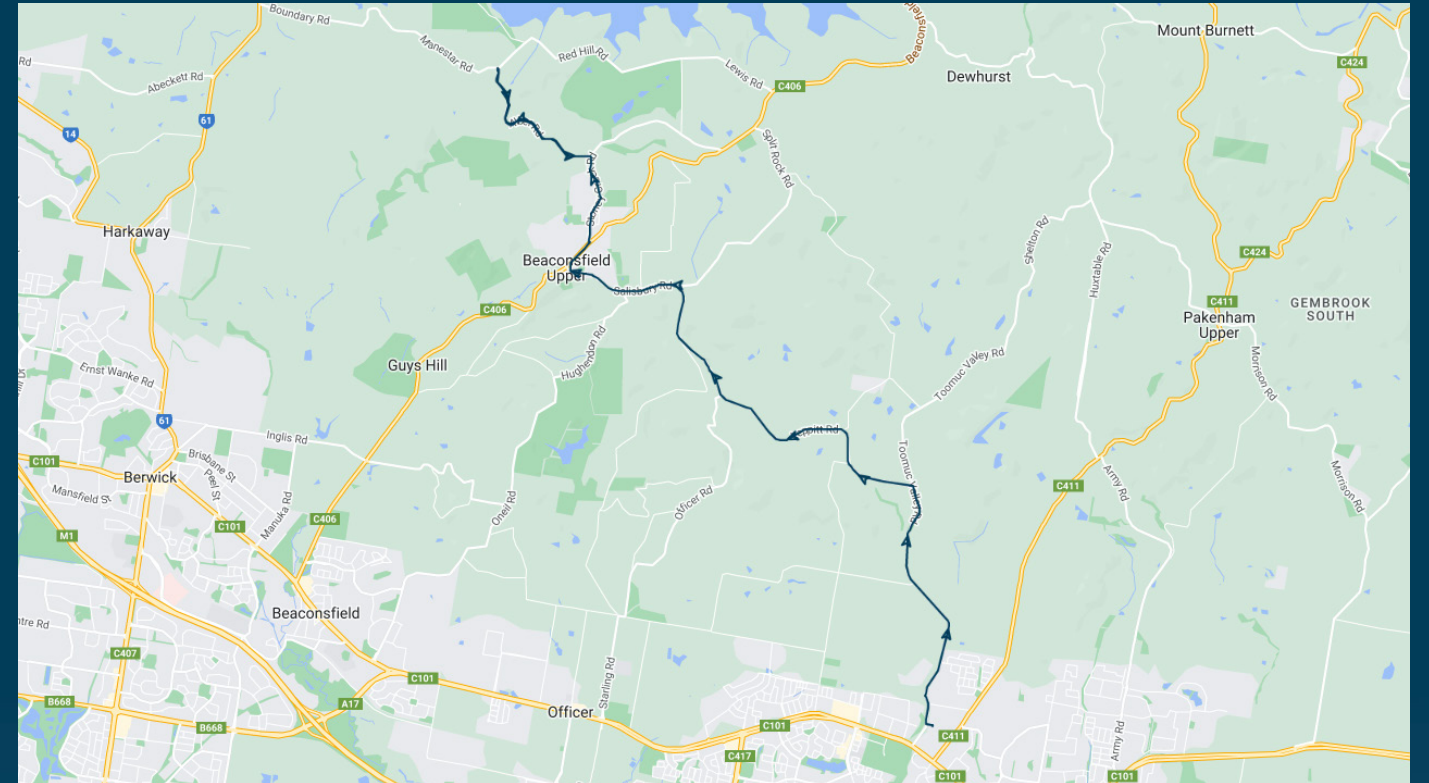

Beaconhills College

Route: 5253 (SBSC) | Afternoon

Stop ID	Stop Name	Time	Stop ID	Stop Name	Time
44588	Beaconhills College/Toomuc Valley Rd	15:35			
	Bathe Rd/Leppitt Rd	15:40			
	Carpenter Rd/Salisbury Rd	15:42			
51829	A'Beckett Rd/Salisbury Rd	15:45			
	Charing Cross Reserve/McBride Rd	15:46			
51878	Sutherland Rd/Stoney Creek Rd	15:48			
	Lenne St/Stoney Creek Rd	15:49			
51836	Pine Grove Hotel/Stoney Creek Rd	15:50			
	20 Alber Rd	16:00			
	4 Alber Rd	16:00			

Beaconhills College

Route: 5253 (SBSC) | Afternoon