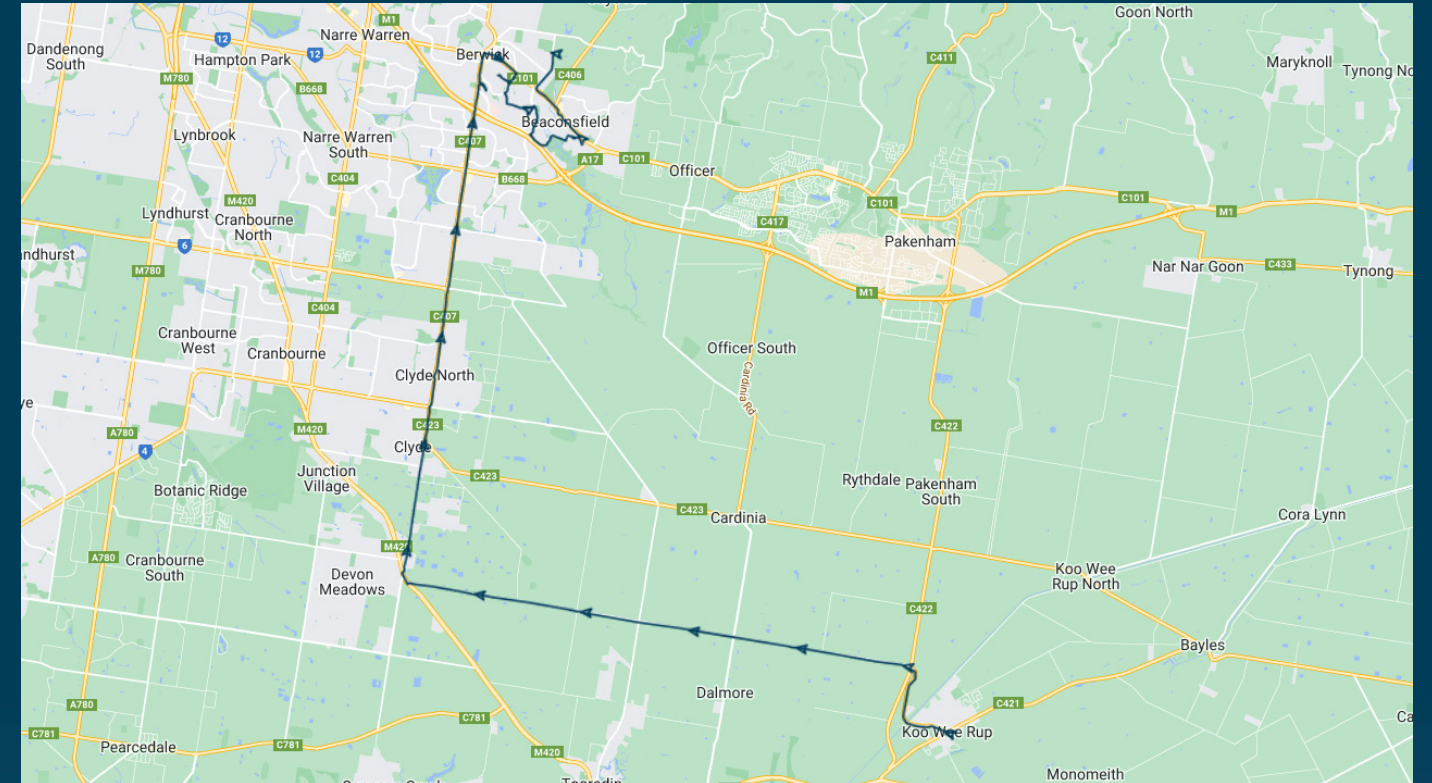

Times listed are estimated times only, it is advised to arrive at your stop earlier than the listed time to avoid missing your bus.

You can also download the Ventura Tracker app to view real time bus locations of all services

Beaconhills College

Route: 1522 | Morning