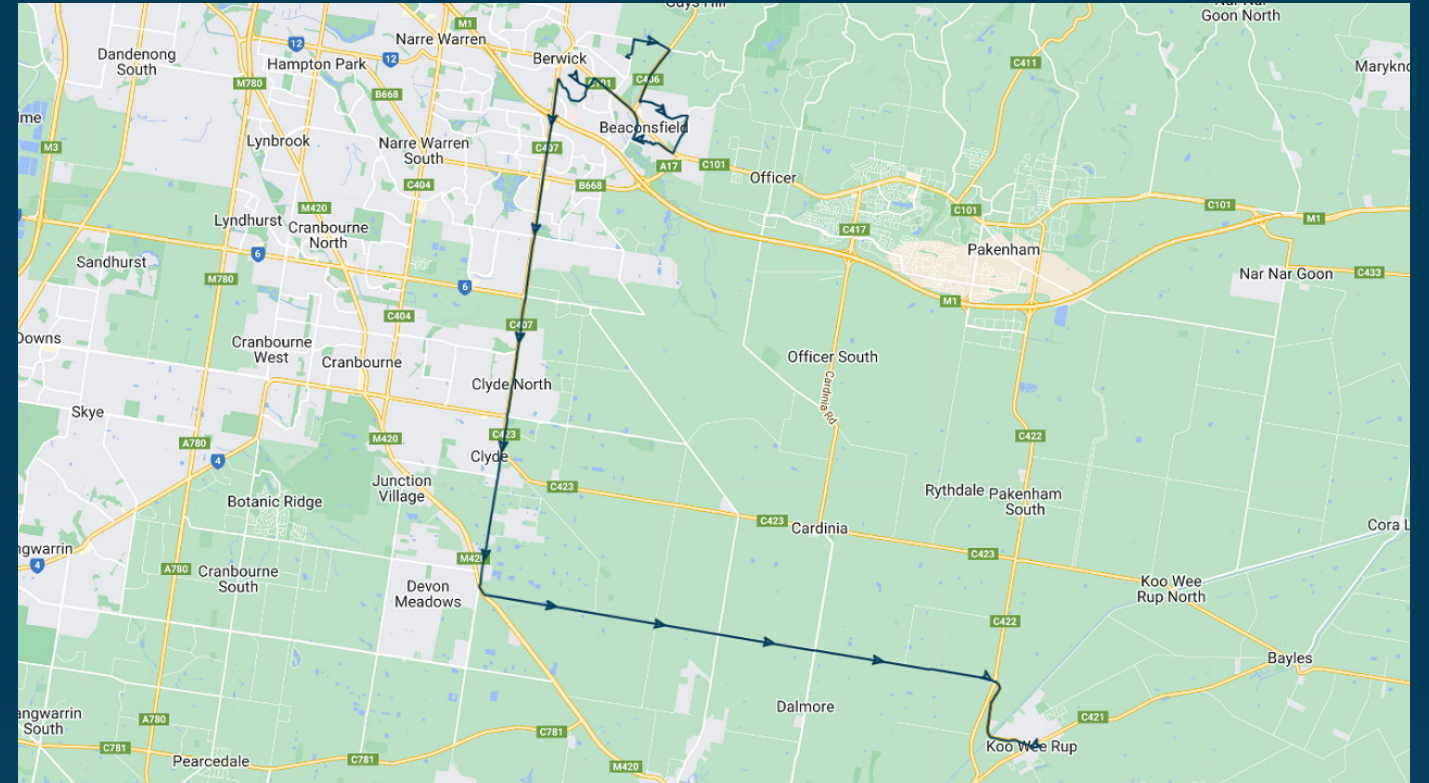

Times listed are estimated times only, it is advised to arrive at your stop earlier than the listed time to avoid missing your bus.

You can also download the Ventura Tracker app to view real time bus locations of all services

Beaconhills College

Route: 1522 | Afternoon