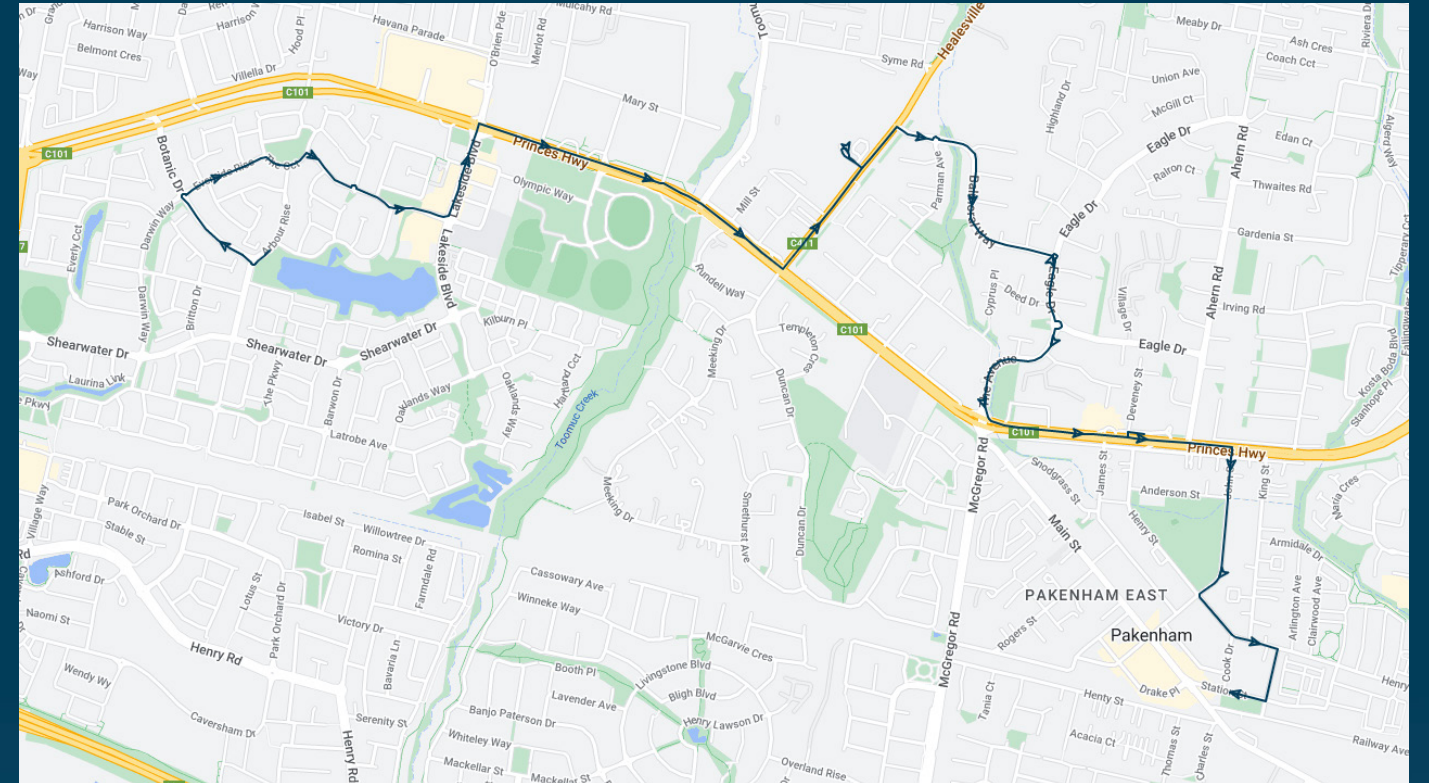

Beaconhills College

Route: 925 | Afternoon

Stop ID	Stop Name	Time	Stop ID	Stop Name	Time
45624	Botanic Drive Terminus/Arbour Rise	15:30			
45625	Eventide Rise Rise/Botanic Dr	15:31			
45626	The Circuit/Eventide Rise Rise	15:32			
21519	Juliet Gdns/Waterford Rise	15:33			
21522	Lakeside Bvd/Waterford Rise	15:34			
21505	Village Lakeside East SC/Lakeside Bvd	15:35			
18335	Michael St/Princes Hwy	15:36			
3716	Purton Rd/Princes Hwy	15:37			
46630	Beaconhills College/Pakenham Rd	15:37			
45628	Parman Ave/Balmoral Way	15:40			
45629	Settlers Hill Rise Rise/Balmoral Way	15:41			
45630	McCaffery Rise/Balmoral Way	15:42			
3719	Lyle Blue Ct/Princes Hwy	15:44			
3720	Deveney St/Princes Hwy	15:45			
45633	14-16 John St	15:47			
3426	Pakenham Station/Station St	15:49			

Beaconhills College

Route: 925 | Afternoon