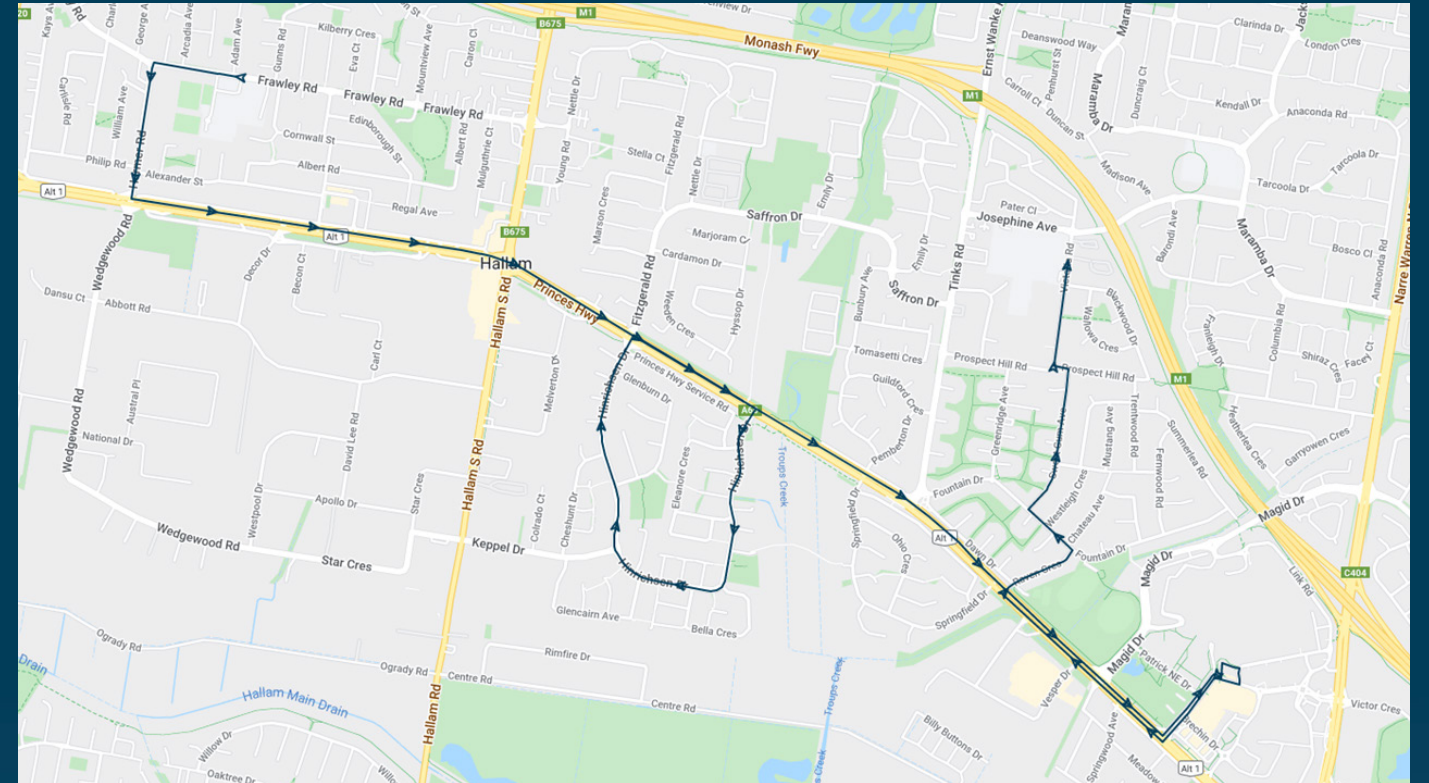

Beaconhills College

Route: 1535 | Morning

Stop ID	Stop Name	Time	Stop ID	Stop Name	Time
44524	Hallam Senior Secondary College	08:05			
3674	Gunns Rd/Frawley Rd	08:05			
3675	Windsor St/Frawley Rd	08:05			
3676	Mountview Ave/Frawley Rd	08:05			
3679	Belgrave-Hallam Rd/Frawley Rd	08:06			
51350	Frawley Rd/Belgrave-Hallam Rd	08:06			
51296	Princes Hwy/Belgrave-Hallam Rd	08:06			
3681	Belgrave-Hallam Rd/Princes Hwy	08:06			
3682	Fitzgerald Rd/Princes Hwy	08:07			
3683	Hinrichsen Dr/Princes Hwy	08:07			
3684	Tinks Rd/Princes Hwy	08:08			
3685	Fountain Gate Tennis Club	08:09			
3686	Springwood Ave/Princes Hwy	08:10			
3688	Webb St/Princes Hwy	08:10			
3689	Lauderdale Rd/Princes Hwy	08:11			
3690	Victor Cres/Princes Hwy	08:11			
3691	Verdun Dr/Princes Hwy	08:11			
3692	Cyril Molyneux Reserve/Princes Hwy	08:12			
3693	Parkhill Dr/Princes Hwy	08:13			
3694	William Rd/Princes Hwy	08:13			
3695	Wilson Botanic Park/Princes Hwy	08:13			
3696	York Rd/Princes Hwy	08:14			
3697	Berwick Shops/High St	08:15			
46630	Beaconhills College/Pakenham Rd	08:50			

Beaconhills College

Route: 1535 | Morning

TURN DIRECTIONS

Depart Hallam Senior Secondary College Via Frawley Road, right Harmer Road, left Princes Highway, right Hinrichesen Drive, left Princes Highway, left Raven Crescent, right Princes Highway, right Overland Drive, left into Beaconhills College/ Pakenham Road