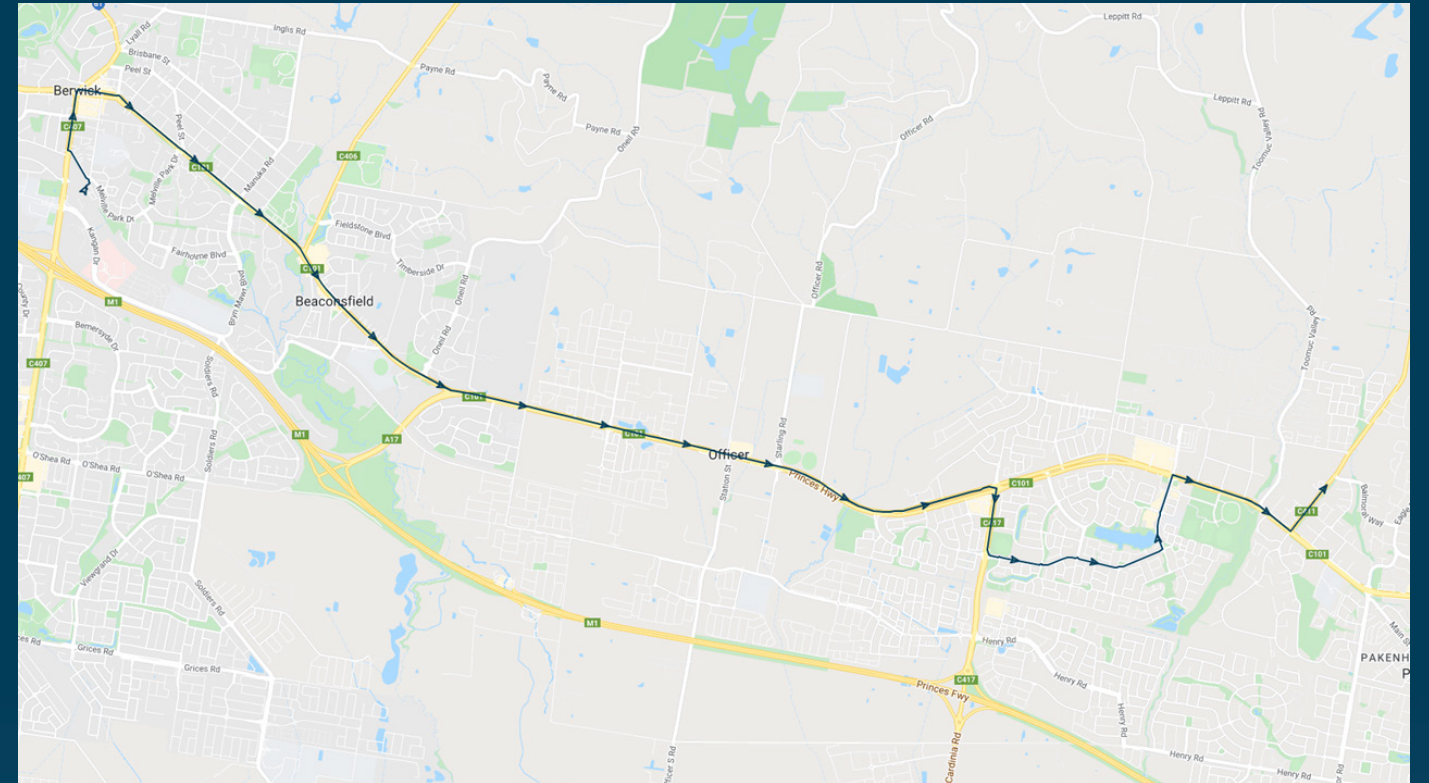

Beaconhills College

Route: 1546 | Afternoon

Stop ID	Stop Name	Time	Stop ID	Stop Name	Time
46630	Beaconhills College/Pakenham Rd	15:27			
3448	Rundell Way/Princes Hwy	15:27			
3449	Warwick Bayley Oval/Princes Hwy	15:27			
13626	Lakeside Bvd/Princes Hwy	15:27			
21504	Village Lakeside East SC/Lakeside Bvd	15:27			
21506	Lakeside Bvd	15:28			
21508	Shearwater Dr/Lakeside Bvd	15:28			
47016	Mcalister Pl/Shearwater Dr	15:29			
21513	Barwon Dr/Shearwater Dr	15:29			
21515	Blackwood Dr/Shearwater Dr	15:30			
45613	Britton Dr/Shearwater Dr	15:30			
3451	Cardinia Rd/Princes Hwy	15:32			
44818	Arena Estate/Princes Hwy	15:34			
3452	McMullen Rd/Princes Hwy	15:35			
3453	Officer Recreation Reserve	15:36			
3454	Station St/Princes Hwy	15:37			
3455	Bayview Rd/Princes Hwy	15:37			
48731	Timbertop Bvd/Princes Hwy	15:39			
3456	Brunt Rd/Princes Hwy	15:40			
3457	O'Neil Rd/Princes Hwy	15:42			
21223	Beaconsfield Plaza/Woods St	15:44			
3462	Haileybury College/Princes Hwy	15:45			
3463	Cardinia St/Princes Hwy	15:45			
3464	Bryn Mawr Bvd/Princes Hwy	15:46			
3465	Edrington Park Retirement Village	15:47			
3466	Rutland Rd/Princes Hwy	15:48			
3467	Berwick Shops/High St	15:50			

Times listed are estimated times only, it is advised to arrive at your stop earlier than the listed time to avoid missing your bus.

You can also download the Ventura Tracker app to view real time bus locations of all services

Beaconhills College

Route: 1546 | Afternoon