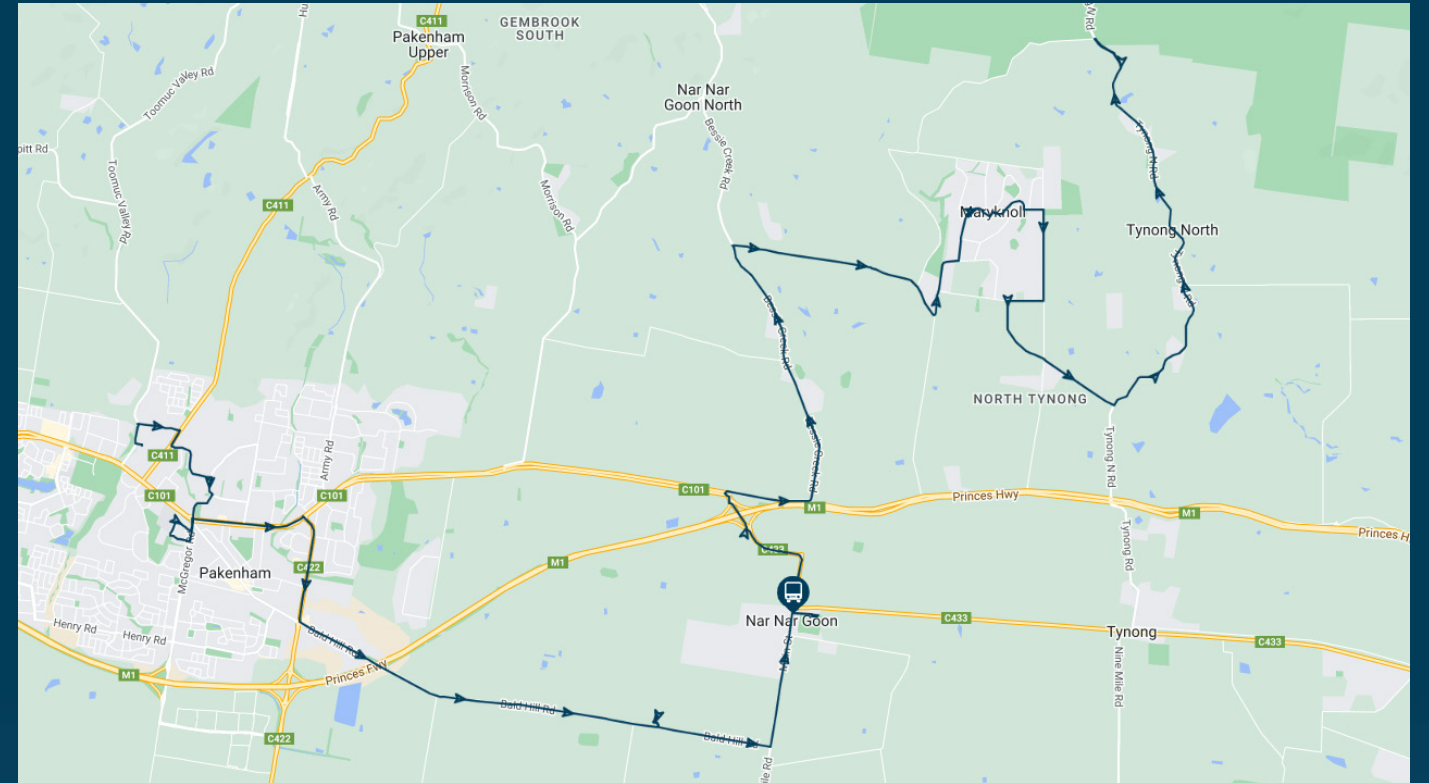

Beaconhills College

Route: 5259 (SBSC) | Afternoon

Stop ID	Stop Name	Time	Stop ID	Stop Name	Time
44588	Beaconhills College/Toomuc Valley Rd	15:30			
46629	Pakenham Sec College	15:35			
	Oakview Ln/Bald Hill Rd	15:48			
	Chairo Christian College	15:49			
	Nar Nar Goon Primary School	15:55			
	265 Bessie Creek Rd	16:12			
	Croft Rd/Moore Rd	16:15			
	Yarrabubba Rd/Moore Rd	16:18			
	Moore Rd/Snell Rd	16:19			
	Wheeler Rd/Snell Rd	16:20			
	St Joseph's Church/Koolbirra Rd	16:24			
	Baroonga Rd/Battunga Rd	16:27			
	25 Bullen Rd	16:34			
	McInnes Rd/Clark Rd	16:35			
	155 Tynong North Rd	16:37			
	545 Tynong North Rd	16:46			
	586 Tynong North Rd	16:47			
	720 Tynong North Rd	16:50			

Beaconhills College

Route: 5259 (SBSC) | Afternoon

TURN DIRECTIONS

Depart Beaconhills College via right Toomuc Valley Rd, right Syme Rd, right Healesville-Koo Wee Rup Rd, left Balmoral Way, right Eagle Dr, right The Avenue, into McGregor Rd, right Cunningham Cres to Pakenham Secondary College, left Cunningham Cres, left McGregor Rd, right Princes Hwy, right Healesville Koo Wee Rup Rd, left Bald Hill R, left into Chairo Christian College, left Bald Hill Rd, left Seven Mile Rd, into Main St, right Spencer St, right into Nar Nar Goon Primary School, left Spencer St, right Main St, into Nar Nar Good Rd, left Nar Nar Goon Connection Rd, right Bessie Creed Rd, right Moore Rd, left Snell Rd, into Barongarook Rd S, left Mirrabooka Rd, left Koolbirra Rd, right Girrawheen Rd, into Wirragulla Rd, right and left to Barongarook Rd N, left Battunga Rd, right Fogarty Rd, right Wheeler Rd, left Bullen Rd, left Clark Rd, left Tynong N Rd, u-turn at Pooley Rd back on Tynong Rd to 720 Tynong N Rd.

Times listed are estimated times only, it is advised to arrive at your stop earlier than the listed time to avoid missing your bus.

You can also download the Ventura Tracker app to view real time bus locations of all services