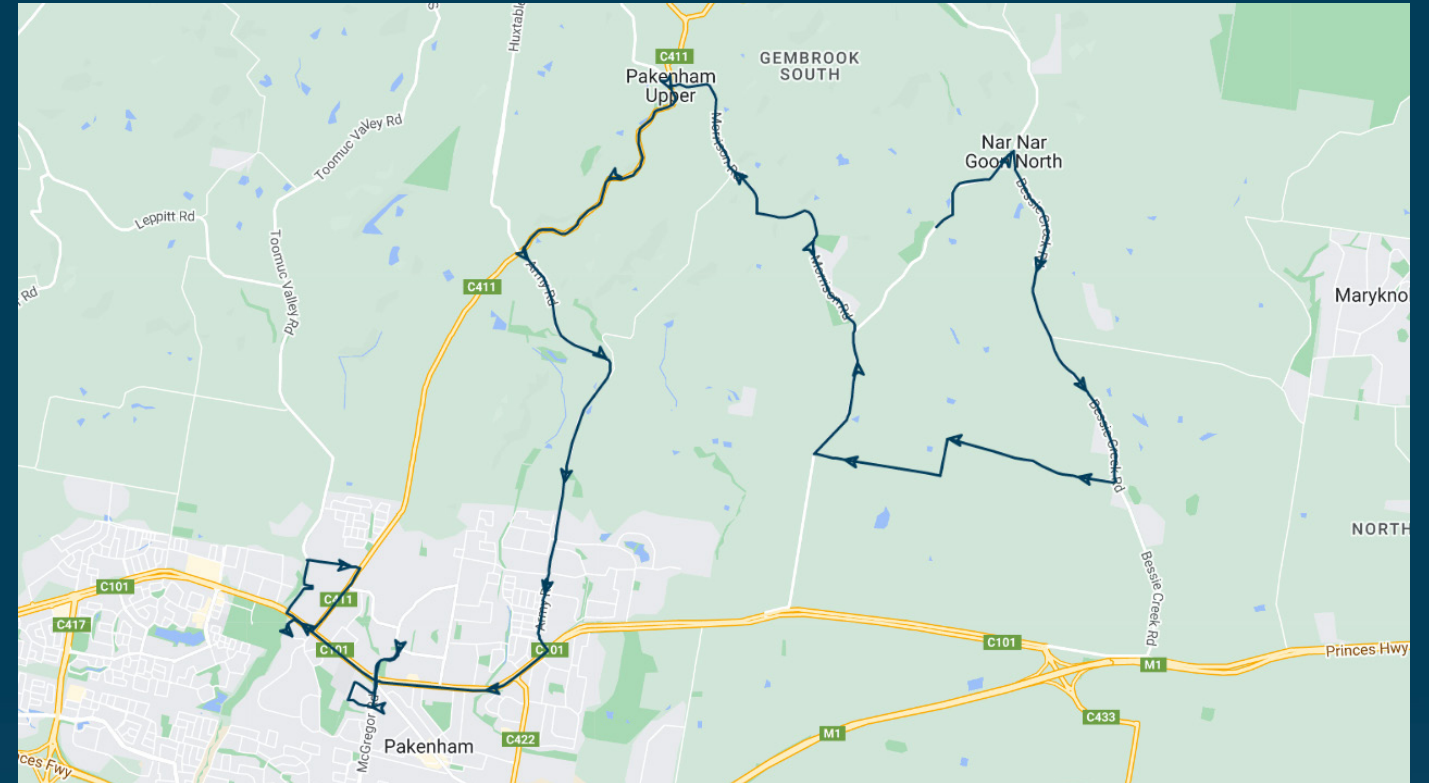

Beaconhills College

Route: 5258 (SBSC) | Morning

Stop ID	Stop Name	Time	Stop ID	Stop Name	Time
	Suellen Ln/Dore Rd	07:40			
	Nar Nar Goon North Hall/Dore Rd	07:44			
	245 Bessie Creek Rd	07:48			
	Warner Rd/Seymour Rd	07:50			
	325 Seymour Rd	07:52			
	Seymour Rd/Dore Rd	07:55			
	10 Morison Rd	07:58			
	100 Morrison Rd	08:00			
	Gordon Rd/Morrison Rd	08:02			
	General Store/Morrison Rd	08:05			
44801	Bellbird Crt/Army Rd	08:13			
21444	Pakenham Hills PS/Army Rd	08:15			
46629	Pakenham Sec College	08:20			
45609	St.Patrick's School/The Avenue	08:23			
44588	Beaconhills College/Toomuc Valley Rd	08:30			
	Pakenham Consolidated School	08:35			

Beaconhills College

Route: 5258 (SBSC) | Morning

TURN DIRECTIONS

Via Dore Rd, right Bessie Creek Rd, right Seymour Rd, right Dore Rd, left Morrison Rd, left Pakenham Rd, left Army Rd, right Princes Hwy, left McGregor Rd, right Cunningham Cres to Pakenham Secondary College, left Cunningham Cres, left McGregor Rd, into The Avenue, u-turn at Eagle Dr to The Avenue, right Princes Hwy, right Toomuc Valley Rd to Beaconhills College, right Toomuc Valley, right Syme Rd, right Pakeham Rd, left Princes Hwy, right Rundell Way to Pakenham Consolidated School.

To view our list of live tracked services, visit www.venturabus.com.au

Times listed are estimated times only, it is advised to arrive at your stop earlier than the listed time to avoid missing your bus.

You can also download the Ventura Tracker app to view real time bus locations of all services