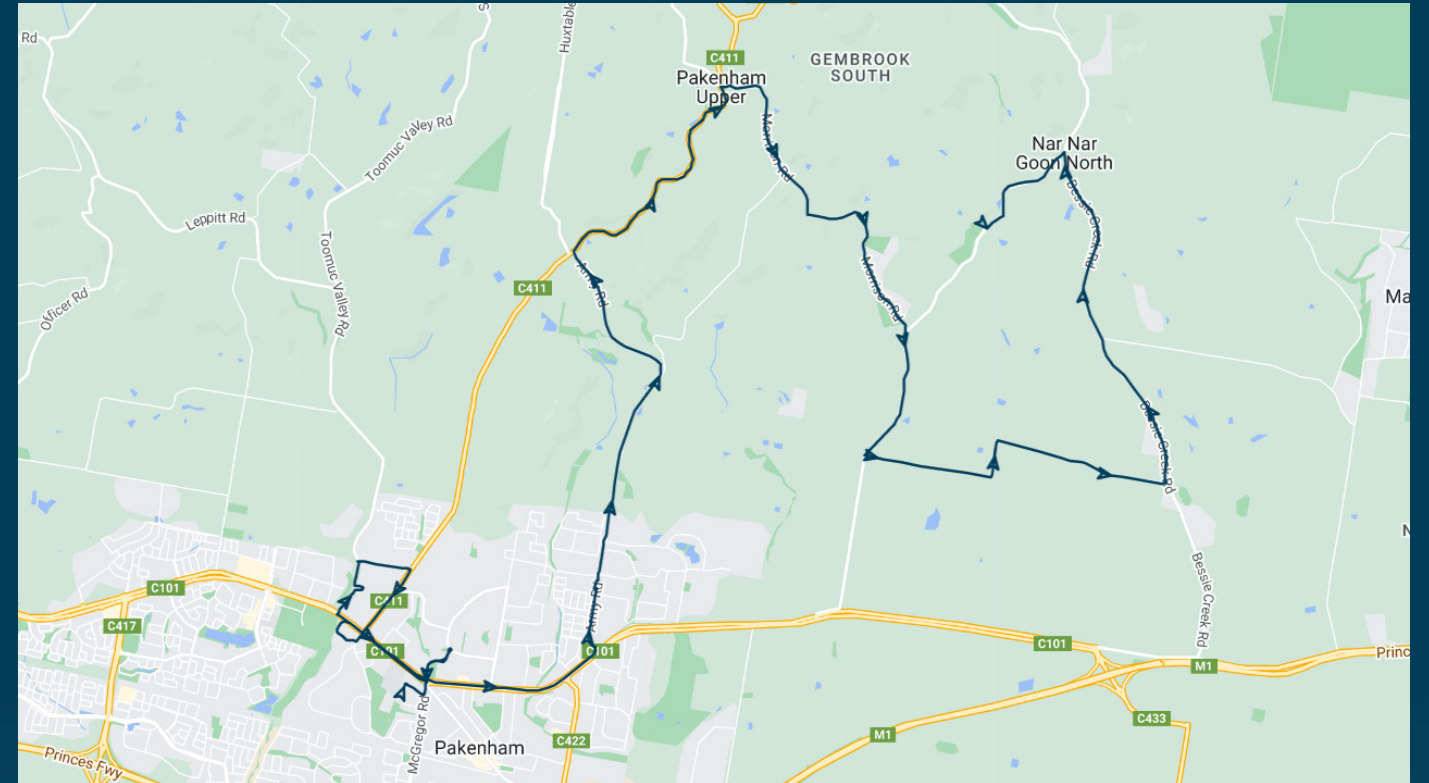

Beaconhills College

Route: 5258 (SBSC) | Afternoon

Stop ID	Stop Name	Time	Stop ID	Stop Name	Time
46629	Pakenham Sec College	15:25			
45609	St.Patrick's School/The Avenue	15:28			
44588	Beaconhills College/Toomuc Valley Rd	15:33			
	Pakenham Consolidated School	15:40			
21444	Pakenham Hills PS/Army Rd	15:50			
44804	Bellbird Cl/Army Rd	15:53			
	420 Morrison Rd	16:00			
	Gordon Rd/Morrison Rd	16:03			
	100 Morrison Rd	16:09			
	10 Morrison Rd	16:09			
	Dore Rd/Seymour Rd	16:12			
	325 Seymour Rd	16:15			
	Warner Rd/Seymour Rd	16:18			
	245 Bessie Creek Rd	16:21			
	Nar Nar Good North Hall/Dore Rd	16:25			
	Suellen Ln/Dore Rd	16:30			

Beaconhills College

Route: 5258 (SBSC) | Afternoon

TURN DIRECTIONS

Depart Pakenham Secondary College, left Cunningham Cres, left McGregor Rd, into The Avenue, u-turn at Eagle Dr back on The Avenue, right Princes Hwy, right Toomuc Valleuy Rd to Beaconhills College, right Toomuc Valley Rd, right Syme Rd, right Healesville-Koo Wee Rup Rd, right Princes Hwy, left Rundell Way to Pakenham Consolidated School, left Duncan Dr, right Princes Hwy, left Army Rd, right Pakenham Rd, right Morrison Rd, right Dore Rd, left Seymour Rd, left Bessie Creek Rd, left Dore Rd to Suellen Ln.

To view our list of live tracked services, visit www.venturabus.com.au

Times listed are estimated times only, it is advised to arrive at your stop earlier than the listed time to avoid missing your bus.

You can also download the Ventura Tracker app to view real time bus locations of all services