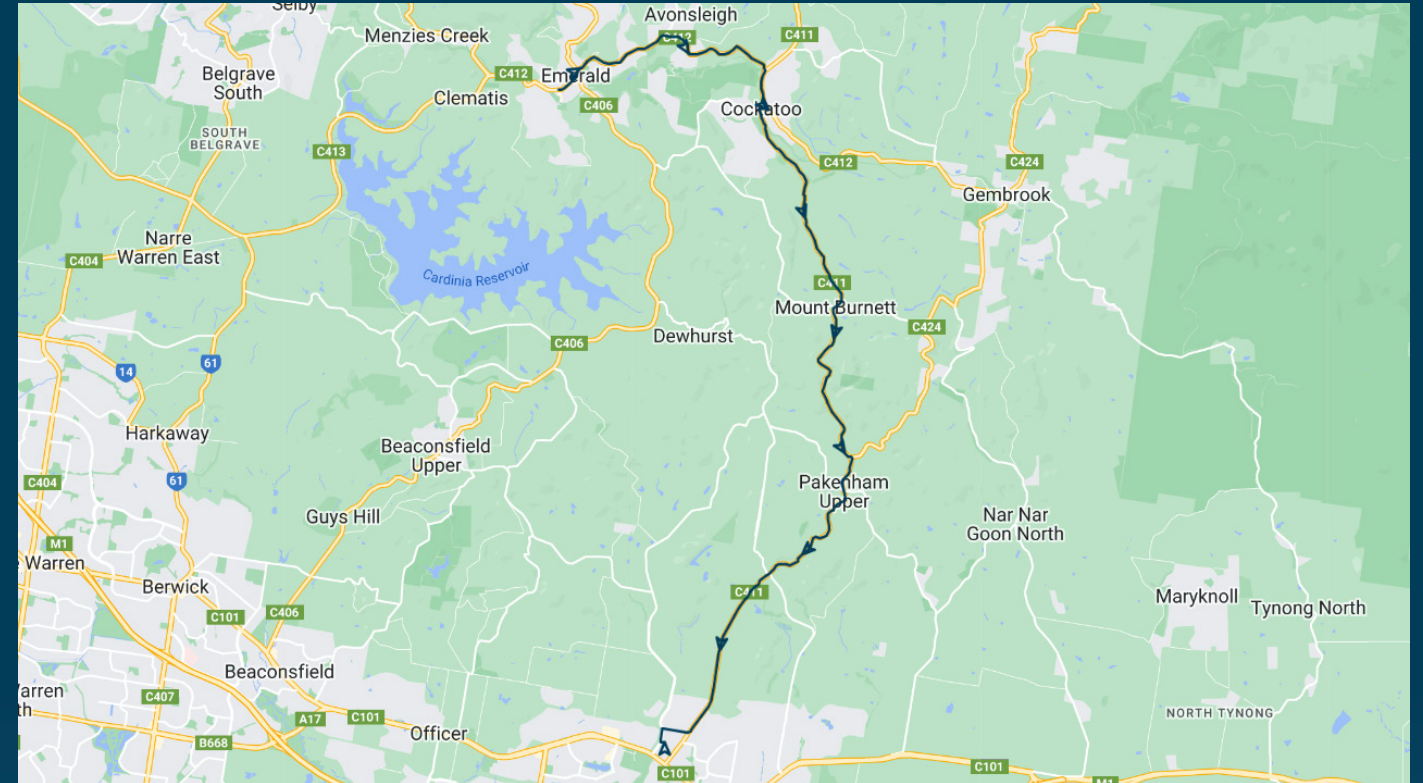

Beaconhills College

Route: 5255 (SBSC) | Morning

Stop ID	Stop Name	Time	Stop ID	Stop Name	Time
13840	Emerald Village	08:00			
13836	Avonsleigh General Store	08:06			
13949	Cockatoo Bakery/McBride St	08:13			
	Cockatoo Skate Park/Pakenham Rd	08:14			
	Pakenham Rd & Mount Burnett Rd	08:19			
44588	Beaconhills College/Toomuc Valley Rd	08:35			

Beaconhills College

Route: 5255 (SBSC) | Morning

TURN DIRECTIONS

Via Belgrave-Gembrook Rd, right McBride St, left Pakenham Rd, right Healesville-Koo Wee Rup Rd, right Syme Rd, left Toomuc Valley Rd to Beaconhills College.