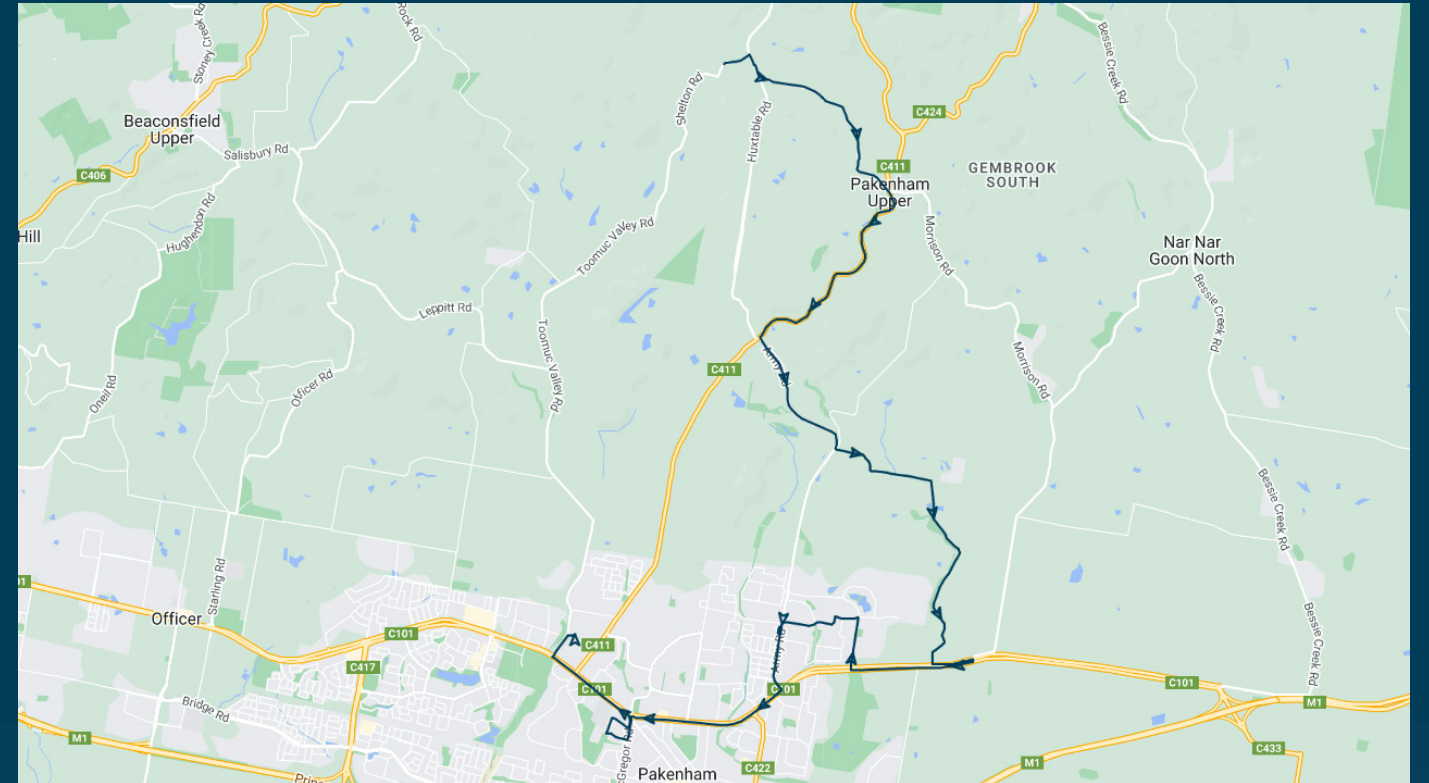

Beaconhills College

Route: 5256 (SBSC) | Morning

Stop ID	Stop Name	Time	Stop ID	Stop Name	Time
	30 Shelton Rd	07:55			
	Shelton Rd/Bourkes Creek Rd	08:05			
	Buckland Ln/Bourkes Creek Rd	08:07			
	Pakenham Upper CFA	08:10			
44798	590 Pakenham Rd (44798)	08:11			
44799	Pakenham Upper General Store	08:12			
44800	Lilliput Ln/Army Rd	08:13			
	85 Army Settlement Rd	08:16			
21444	Pakenham Hills PS/Army Rd	08:25			
46629	Pakenham Sec College	08:40			
44588	Beaconhills College/Toomuc Valley Rd	08:45			

Beaconhills College

Route: 5256 (SBSC) | Morning