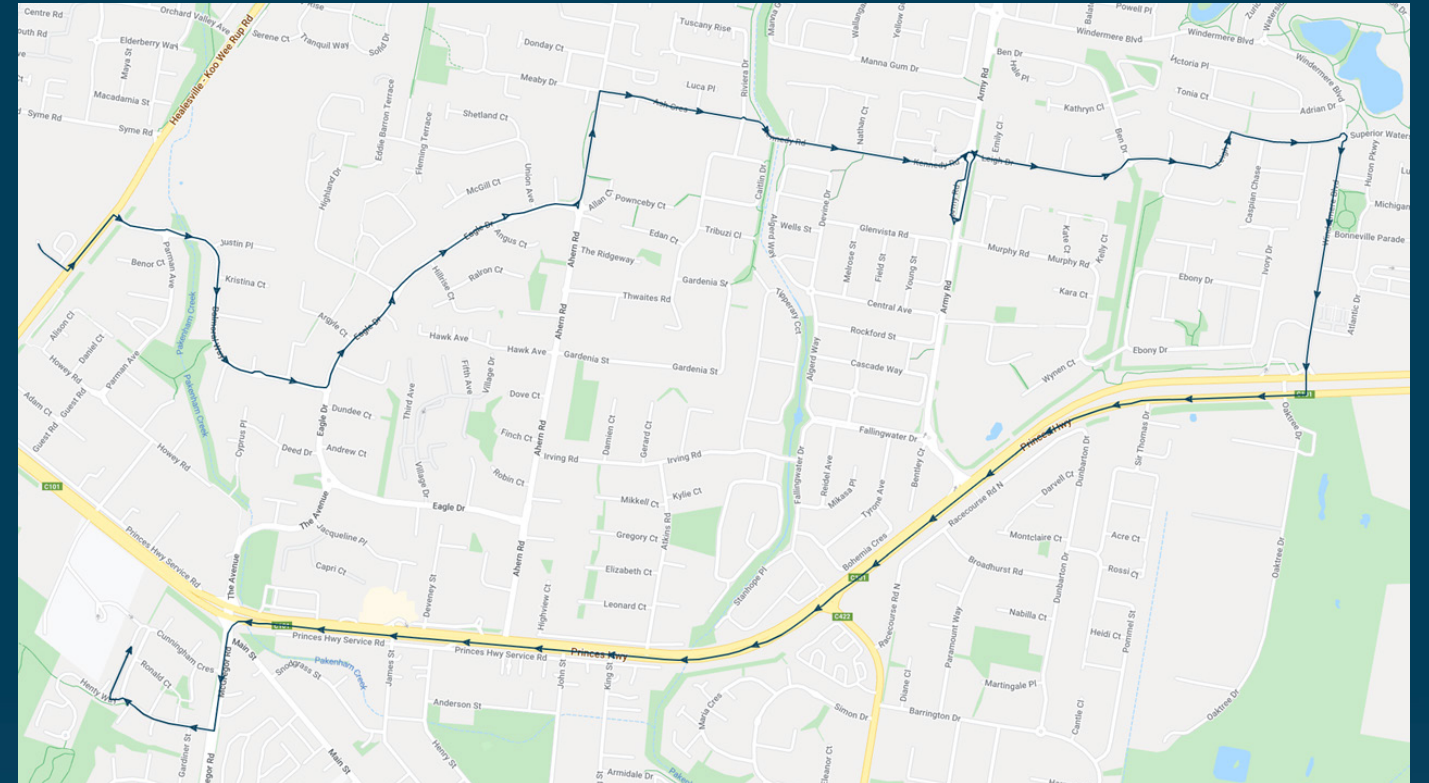

Beacon Hills College

Route: 1537 | Morning

Stop ID	Stop Name	Time	Stop ID	Stop Name	Time
46630	Beacon Hills College	08:26			
45628	Parman Avenue	08:27			
45629	Settlers Hill Rise	08:28			
45630	McCaffery Rise	08:29			
45604	Argyle Court	08:30			
45605	Union Avenue	08:31			
45606	Eagle Dr	08:32			
45608	Ash Crescent	08:33			
45863	Osborn Grove	08:34			
21444	Pakenham Hills Primary School	08:35			
45583	Emily Close	08:36			
45584	Ben Drive	08:37			
45586	Caspian Chase Boulevard	08:38			
45587	Volta Lane	08:39			
45588	Windermere Boulevard	08:40			
45589	Army Road	08:44			
3433	James Street	08:48			
3434	McGregor Road	08:49			
46629	Pakenham Secondary College	08:50			

Beacon Hills College

Route: 1537 | Morning

TURN DIRECTIONS

Via left Pakenham Road, right Balmoral Way, left Eagle Drive, left Ahern Road, right Ash Crescent, into Kennedy Road, right Army Road, right into Pakenham Hills PS/Army Road left Army Road, right Leigh Drive, right Windermere Boulevard, right Princes Highway, left McGregor Road, right Cunningham to Pakenham Secondary College?