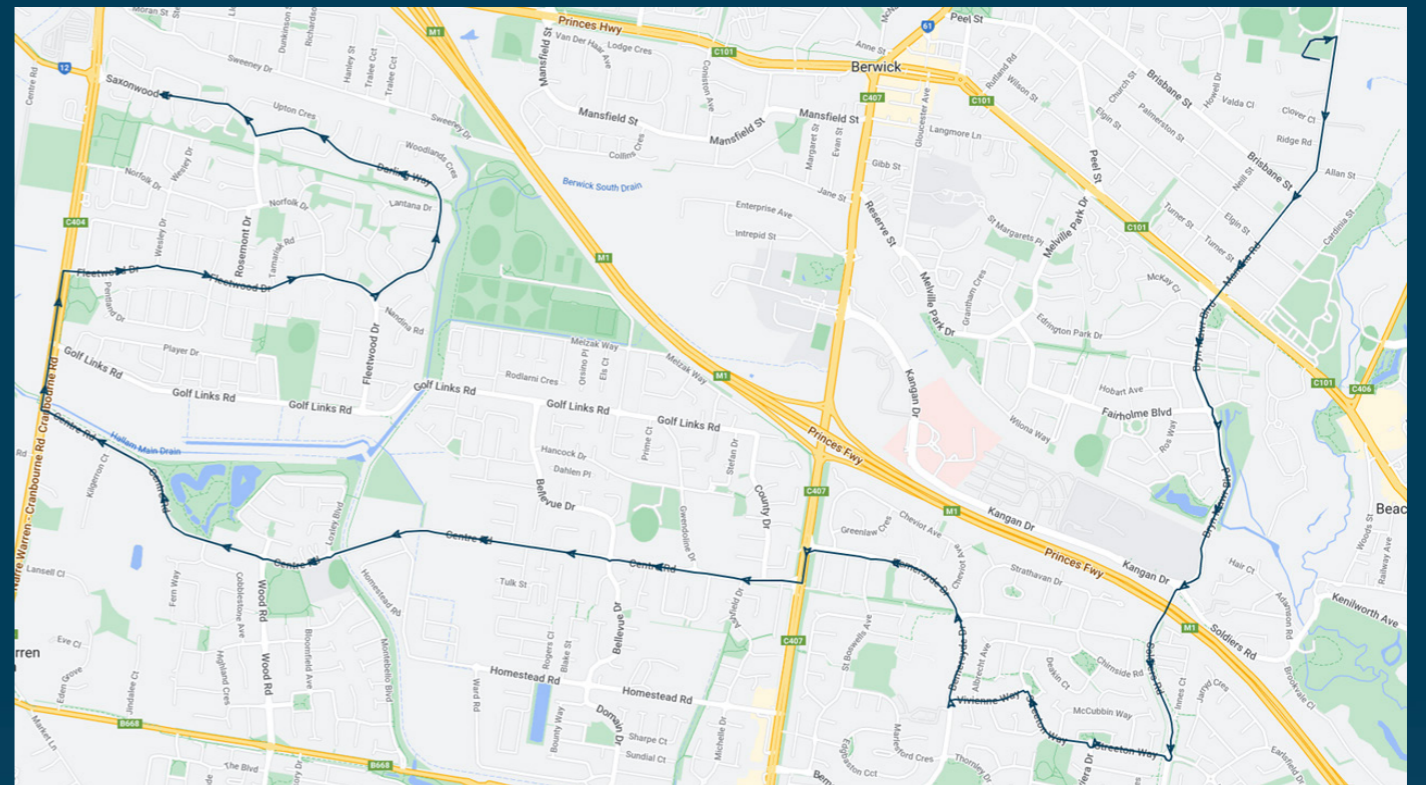

Berwick Secondary College

Route: 1532 | Afternoon

Stop ID	Stop Name	Time	Stop ID	Stop Name	Time
44470	Berwick Secondary College	15:25			
14723	Funston St/Manuka Rd	15:37			
14593	Innes Ct/Soldiers Rd	15:48			
14599	McCubbin Way/Streeton Way	15:51			
14600	Streeton Way Reserve/Streeton Way	15:52			
14601	Cunneen Cres/Vivienne Way	15:53			
14602	Kambrya College/Bemersyde Dr	15:55			
14603	Brentwood Park Primary School	15:56			
14604	Brentwood Park Community Centre	15:57			
14605	Carluke Cl/Bemersyde Dr	15:58			
45711	Ashfield Dr/Centre Rd	15:59			
45712	Bellevue Dr/Centre Rd	16:02			
45713	Knox St/Centre Rd	16:03			
45714	Heritage College/Centre Rd	16:07			
13549	John Byron Reserve/Fleetwood Dr	16:15			
13548	Coonara Ct/Fleetwood Dr	16:15			
13547	Rosemont Dr/Fleetwood Dr	16:16			
13545	Darling Way/Fleetwood Dr	16:17			
13544	78 Darling Way	16:18			
13543	Woodlands Cres/Darling Way	16:19			
13542	Upton Cres/Darling Way	16:19			
13541	Darling Way/Saxonwood Dr	16:19			
13540	Tingle Cl/Saxonwood Dr	16:20			

Times listed are estimated times only, it is advised to arrive at your stop earlier than the listed time to avoid missing your bus.

You can also download the Ventura Tracker app to view real time bus locations of all services

Berwick Secondary College

Route: 1532 | Afternoon