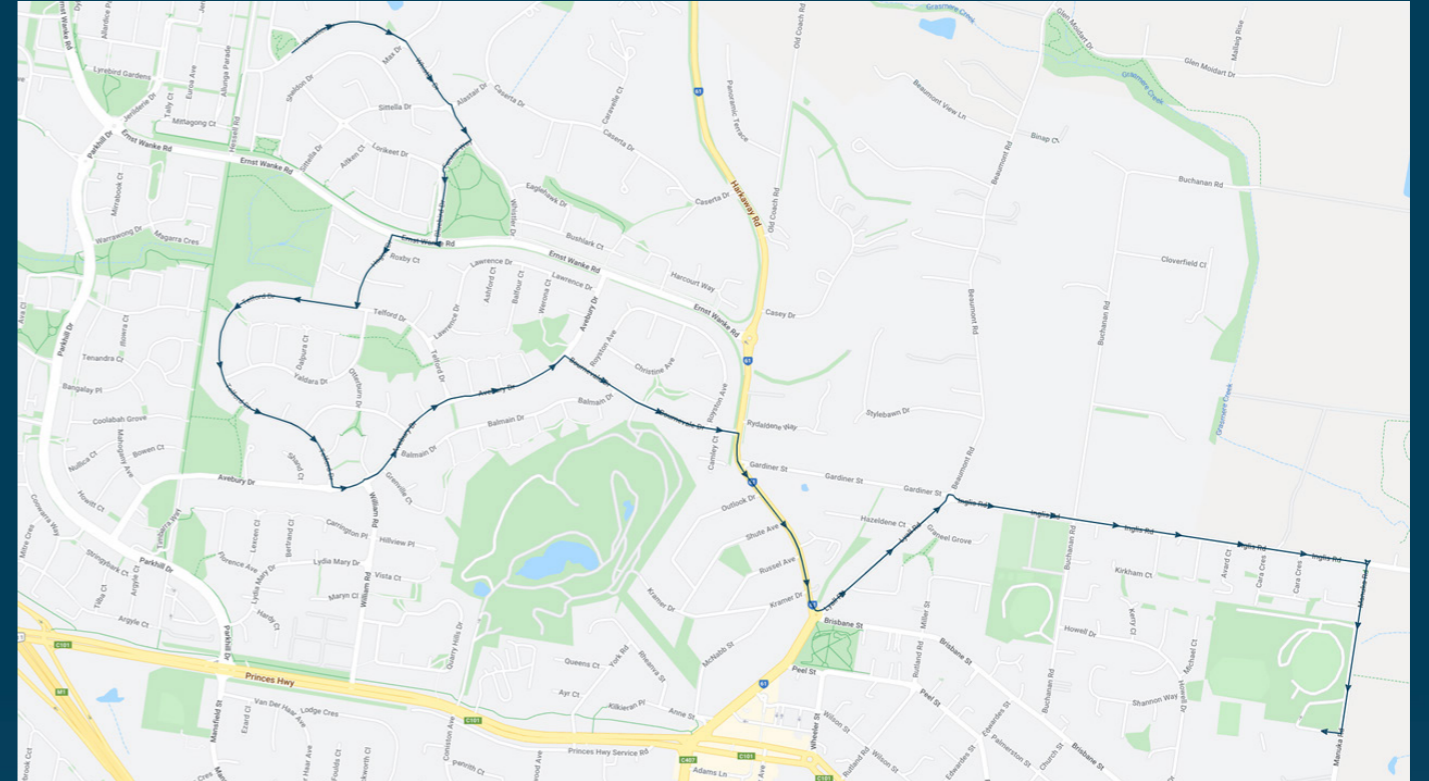

Berwick Secondary College

Route: 1528 | Morning

Stop ID	Stop Name	Time	Stop ID	Stop Name	Time
45729	Bullfinch Way/Whistler Dr	08:15			
45730	Sittella Dr/Whistler Dr	08:16			
45731	Bellbird Park/Bluebird Dr	08:17			
45732	Roxby Ct/Hagen Dr	08:18			
45733	Yaldara Dr/Telford Dr	08:18			
45734	Telford Drive Reserve/Telford Dr	08:18			
45735	Bayliss Ct/Telford Dr	08:19			
45736	Avebury Dr/Telford Dr	08:20			
45738	Grenville Ct/Avebury Dr	08:21			
45737	Kuranda Cres/Avebury Dr	08:21			
14801	Barellan Mews/Avebury Dr	08:21			
14802	W K Glendenning Reserve/Avebury Dr	08:22			
14803	Wilson Botanic Park/Bournevale Dr	08:23			
14804	Outlook Dr/Harkaway Rd	08:24			
14805	Russel Ave/Harkaway Rd	08:25			
44470	Berwick Secondary College	08:30			

Berwick Secondary College

Route: 1528 | Morning