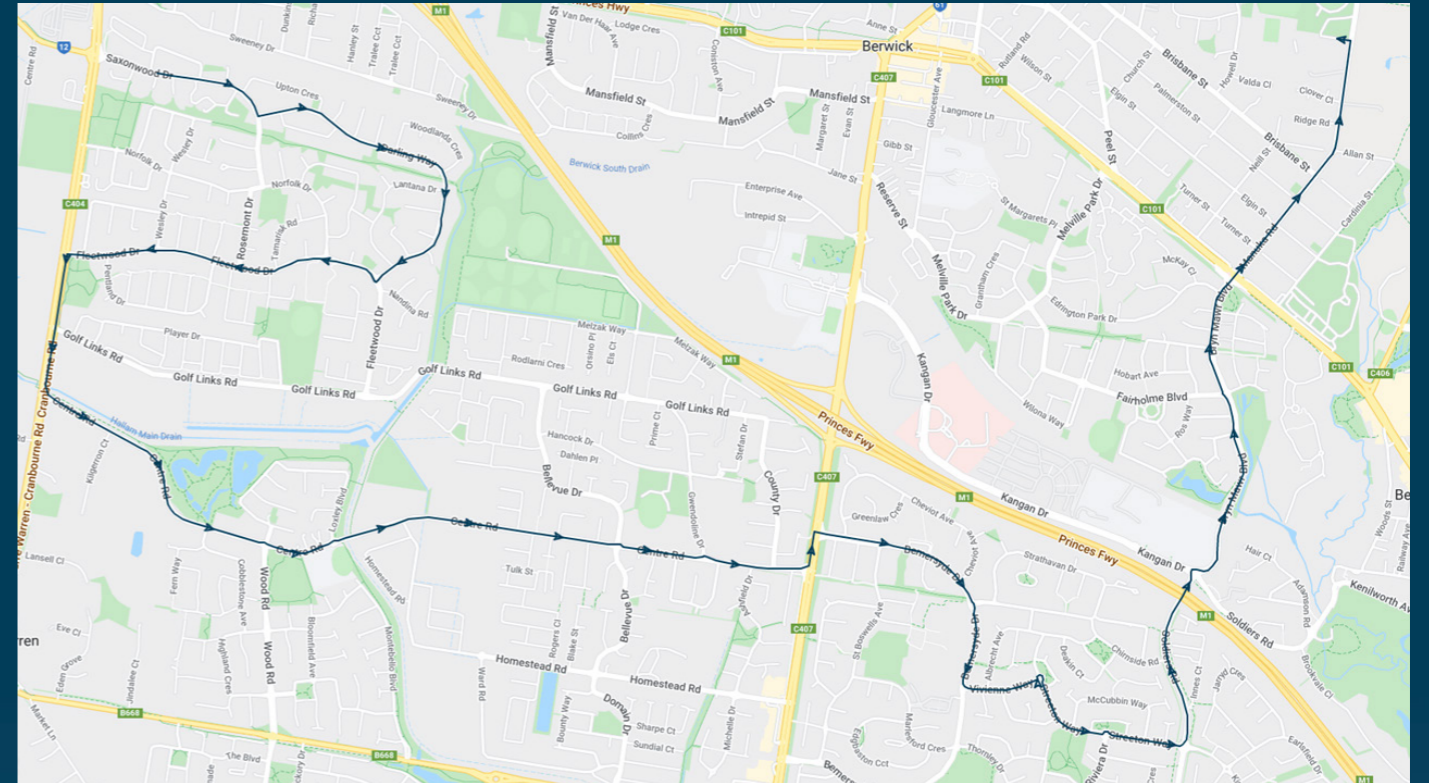

Berwick Secondary College

Route: 1530 | Morning

Stop ID	Stop Name	Time	Stop ID	Stop Name	Time
13521	Bradley Tce/Saxonwood Dr	07:50			
13522	Upton Cres/Saxonwood Dr	07:50			
13523	Upton Cres/Darling Way	07:51			
13524	Woodlands Cres/Darling Way	07:51			
13525	Mollis Cl/Darling Way	07:52			
13526	Fleetwood PS/Fleetwood Dr	07:53			
13528	Rosemont Dr/Fleetwood Dr	07:54			
13529	Coonara Ct/Fleetwood Dr	07:55			
13530	John Byron Reserve/Fleetwood Dr	07:55			
14836	Heritage College/Centre Rd	07:59			
14837	Knox St/Centre Rd	08:00			
14841	Bellevue Dr/Centre Rd	08:01			
14839	Ashfield Dr/Centre Rd	08:02			
14588	Brentwood Park Kindergarten	08:03			
14589	Eddie Baron Reserve/Bemersyde Dr	08:03			
45598	Kambrya College/Bemersyde Dr	08:05			
45663	Cunneen Cres/Vivienne Way	08:06			
45664	Streeton Way Reserve/Streeton Way	08:08			
45665	McCubbin Way/Streeton Way	08:10			
22794	Chirside Rd/Soldiers Rd	08:13			
45690	Funston St/Manuka Rd	08:24			
44470	Berwick Secondary College	08:30			

Berwick Secondary College

Route: 1530 | Morning

TURN DIRECTIONS

Via Saxonwood Drive, left Darling Way, right Fleetwood Drive, left Narre-Cranbourne Road, left Centre Road, left Clyde Road, right Bemersyde Drive, left Vivienne Way, right Streeton Way, left Soldiers Road Continue into Bryn Mawr Boulevard across Princes into Manuka Road, left into Berwick Secondary College