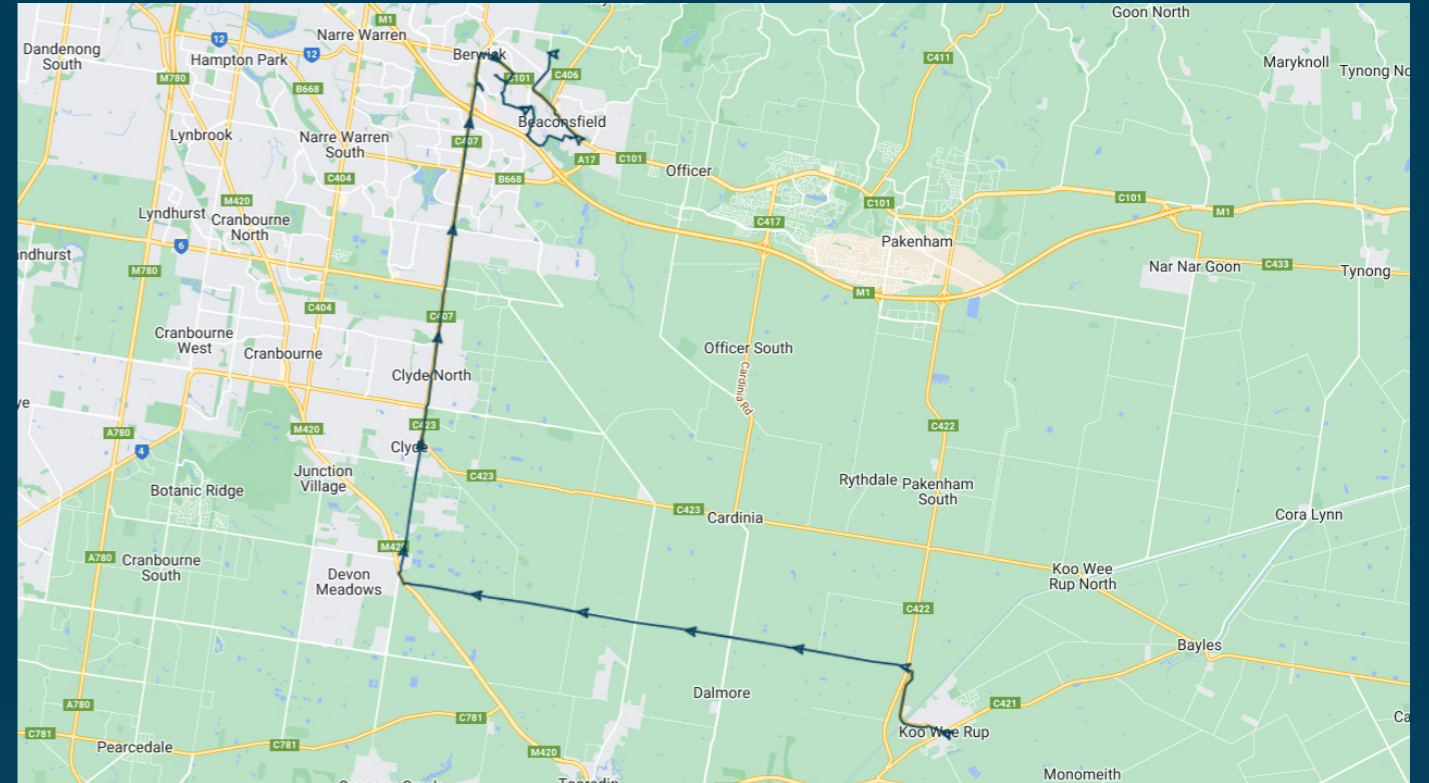

Times listed are estimated times only, it is advised to arrive at your stop earlier than the listed time to avoid missing your bus.

You can also download the Ventura Tracker app to view real time bus locations of all services

Berwick Secondary College

Route: 1522 | Morning