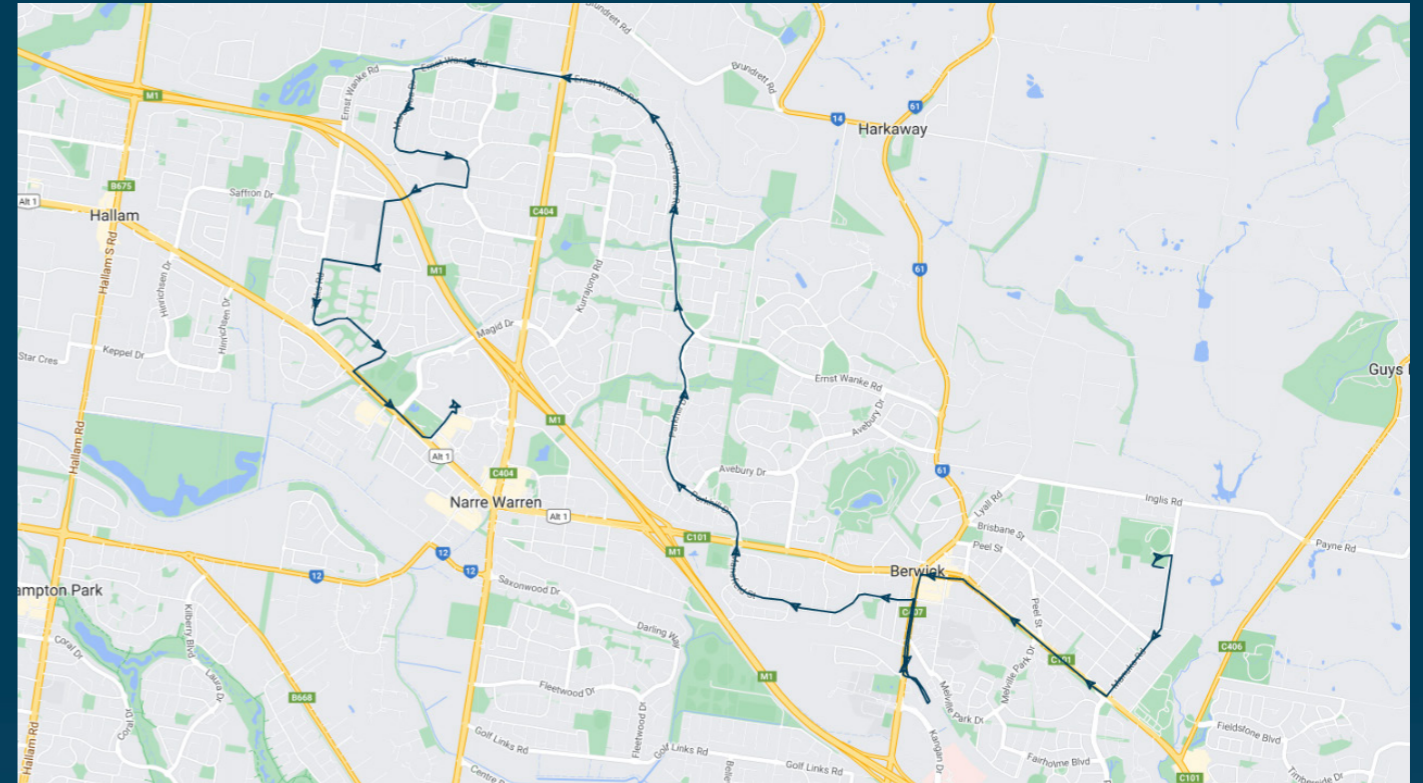

Times listed are estimated times only, it is advised to arrive at your stop earlier than the listed time to avoid missing your bus.

You can also download the Ventura Tracker app to view real time bus locations of all services

Berwick Secondary College

Route: 2244 | Afternoon