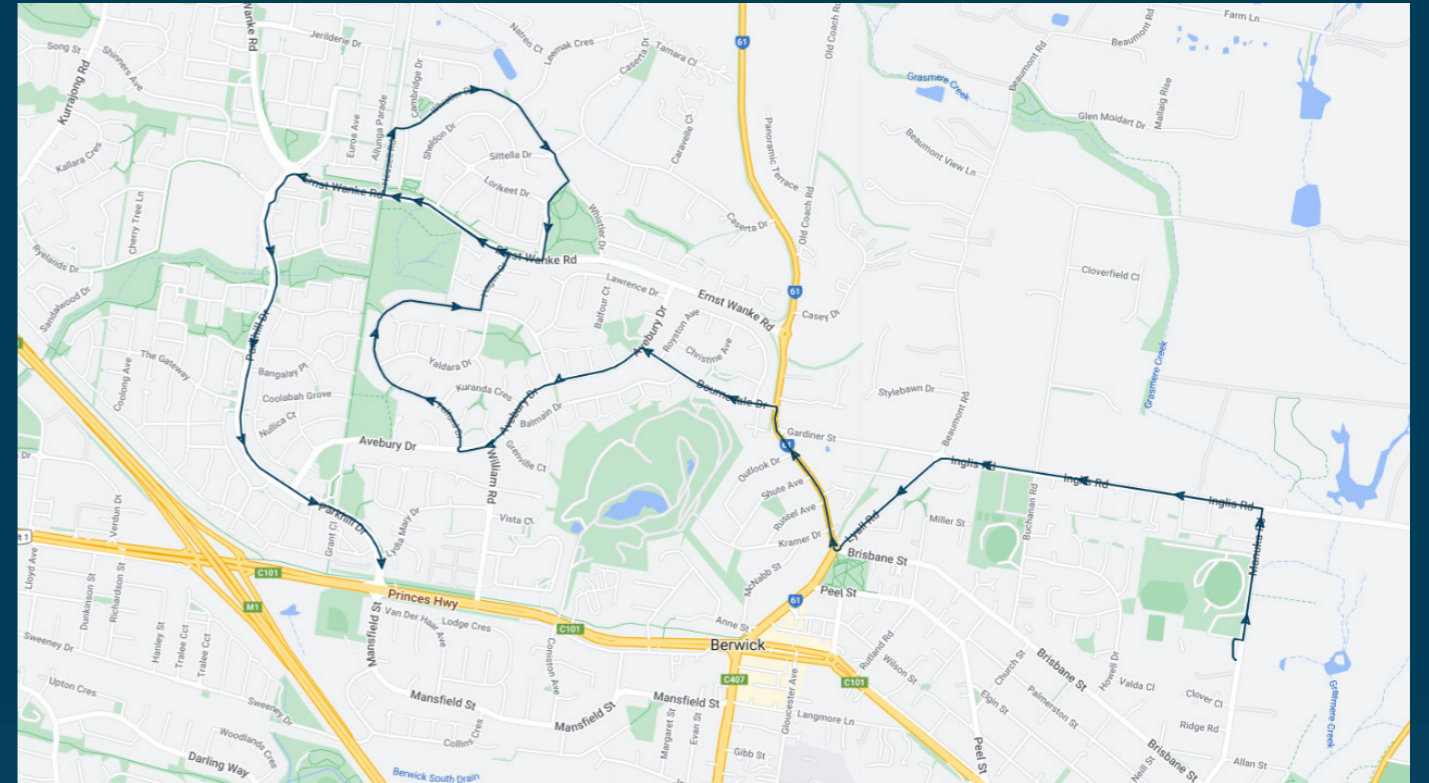

Berwick Secondary College

Route: 1527 | Afternoon

Stop ID	Stop Name	Time	Stop ID	Stop Name	Time
44470	Berwick Secondary College	15:25			
14791	Russel Ave/Harkaway Rd	15:33			
14792	Outlook Dr/Harkaway Rd	15:33			
14793	Wilson Botanic Park/Bournevale Dr	15:35			
14794	W K Glendenning Reserve/Avebury Dr	15:35			
14795	Hyland Ct/Avebury Dr	15:38			
14796	Grenville Ct/Avebury Dr	15:38			
14797	Confait Ct/Telford Dr	15:39			
14798	Bayliss Ct/Telford Dr	15:39			
14799	Telford Drive Reserve/Telford Dr	15:42			
14800	Hagen Dr/Telford Dr	15:42			
45724	Roxby Ct/Hagen Dr	15:42			
45729	Bullfinch Way/Whistler Dr	15:46			
45730	Sittella Dr/Whistler Dr	15:48			
45731	Bellbird Park/Bluebird Dr	15:51			
45728	Parkhill Plaza/Parkhill Dr	15:55			
23338	Timbarra PS/Parkhill Dr	15:55			
13506	Pinewood Cres/Parkhill Dr	15:55			
13507	Bangalay Pl/Parkhill Dr	15:55			
13508	The Gateway/Parkhill Dr	15:55			
14818	Casey Community Health Service	15:57			
14819	Berwick Aged Care/Parkhill Dr	16:00			

Berwick Secondary College

Route: 1527 | Afternoon

TURN DIRECTIONS

Depart Berwick Secondary College via left Manuka Rd, left Inglis Rd, left Lyall Rd, right Harkaway Rd, left Bournevale Dr, left Avebury Dr, right Telford Dr, left Hagen Dr, left Ernst Wanke Rd, right Hessel Rd, right Whistler Dr, right Fantail Way, left Bluebird Dr, right Ernst Wanke Rd, left Parkhill Dr to Berwick Age Care