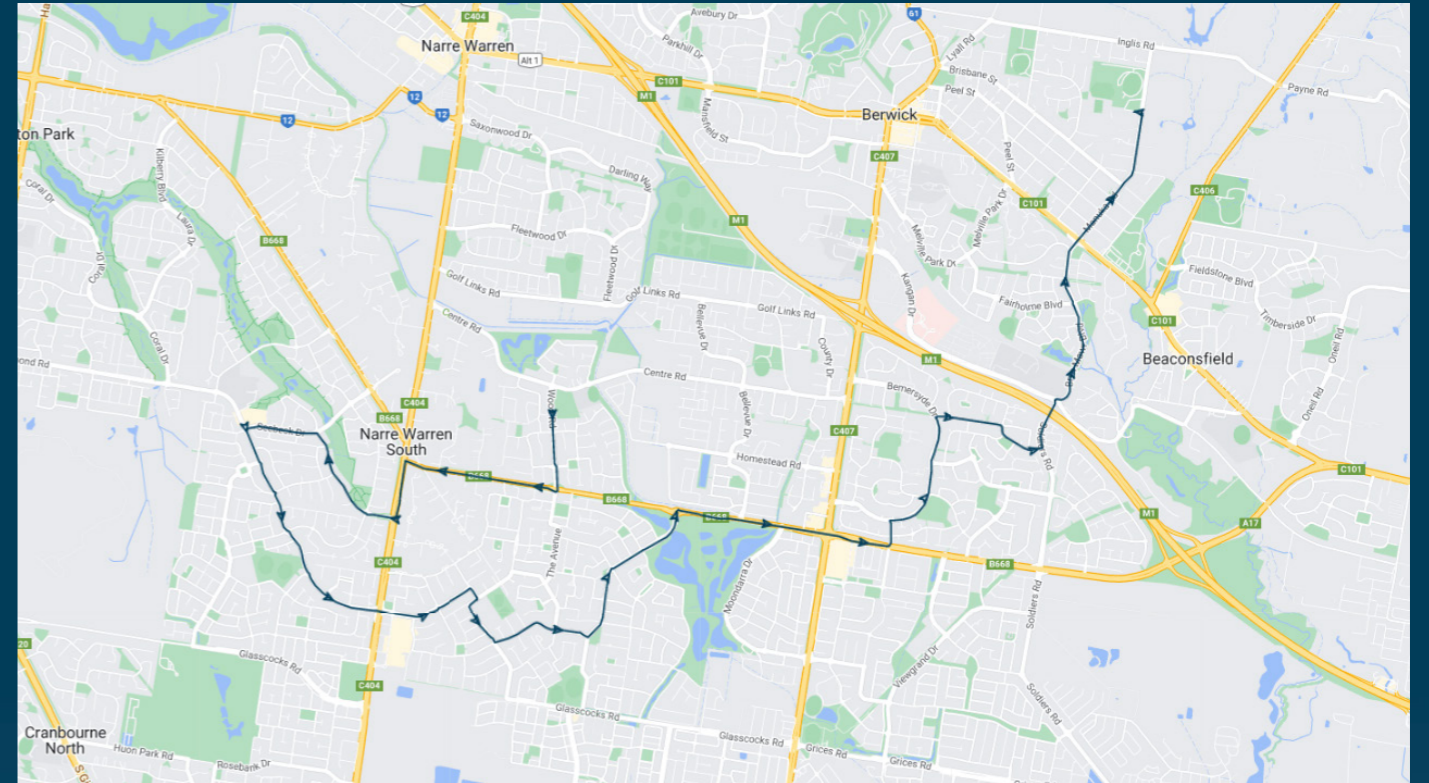

To view our list of live tracked services, visit [www.venturabus.com.au](http://www.venturabus.com.au)

## Route: 1503 | Morning

Stop ID	Stop Name	Time	Stop ID	Stop Name	Time
45715	Applewood Pl/Wood Rd	07:45			
45716	Greaves Rd/Wood Rd	07:46			
12844	Narre Warren-Cranbourne Rd	07:50			
12843	Raleigh Dr/Baringa Park Dr	07:51			
12842	Abercairn Dr/Baringa Park Dr	07:51			
12841	Ernest Cres/Seebeck Dr	07:51			
12840	Amberly Park SC/Seebeck Dr	07:52			
12839	Scarborough Dr/Ormond Rd	07:53			
12837	President Rd/Ormond Rd	07:54			
12836	Strathaird Reserve/Ormond Rd	07:54			
12835	Beethoven Dr/Ormond Rd	07:55			
12834	Tangerine Dr/Ormond Rd	07:56			
12833	Casey Central/Littlecroft Ave	07:57			
12832	Littlecroft Ave	07:57			
45703	Eastbourne Way/The Promenade	07:59			
12827	Braybrook Dr/Berwick Springs Prom	08:01			
12826	Ellen Rd/Berwick Springs Prom	08:02			
12825	Louise Baille Ave	08:03			
41587	Domain Dr/Greaves Rd	08:04			
41118	Clyde Rd/Greaves Rd	08:06			
45743	Lena Ct/Bemersyde Dr	08:08			
45744	Marlesford Crst/Bemersyde Dr	08:09			
14602	Kambrya College/Bemersyde Dr	08:10			
14590	Brentwood Park Primary School	08:11			
14591	Strathavan Dr/Chirside Rd	08:13			
14592	Higinbotham Rise/Chirside Rd	08:15			
45690	Funston St/Manuka Rd	08:25			
44470	Berwick Secondary College	08:30			

Times listed are estimated times only, it is advised to arrive at your stop earlier than the listed time to avoid missing your bus.

You can also download the Ventura Tracker app to view real time bus locations of all services

### TURN DIRECTIONS

Via Wood Rd, right Greaves Rd, left Narre Warren-Cranbourne Rd, right Baringa Park Dr, left Seebeck Dr, left Ormond Rd, Into Littlecroft Ave, right The Promenade, left Robinswood Parade, left Berwick Springs Promenade, right Greaves Rd, Into O'Shea Rd, left Kimbarra Dr, right Bemersyde Dr, right Chirside Rd, left Soldiers Rd, right Bryn Mawr Blvd, Into Manuka Rd to Berwick Secondary College