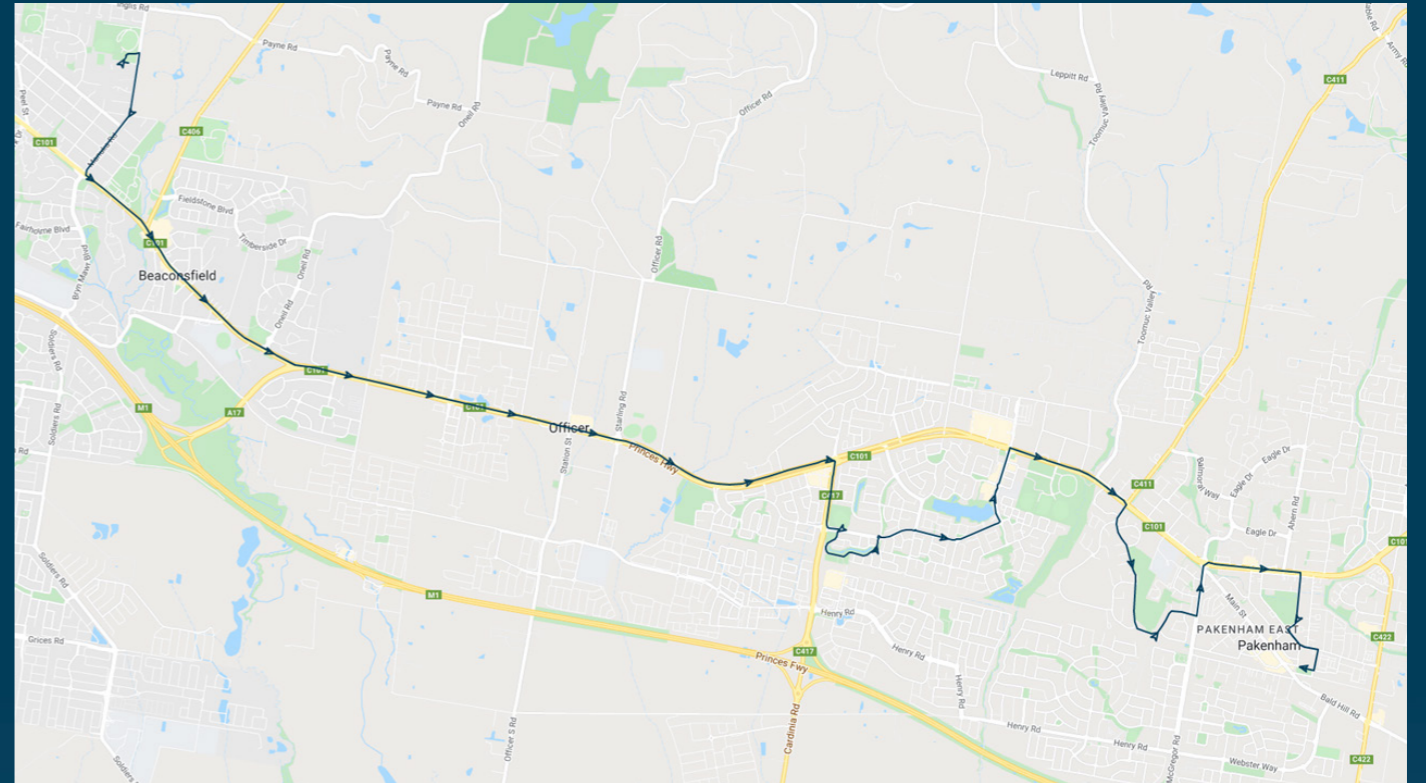

Times listed are estimated times only, it is advised to arrive at your stop earlier than the listed time to avoid missing your bus.

You can also download the Ventura Tracker app to view real time bus locations of all services

Berwick Secondary College

Route: 1520 | Afternoon