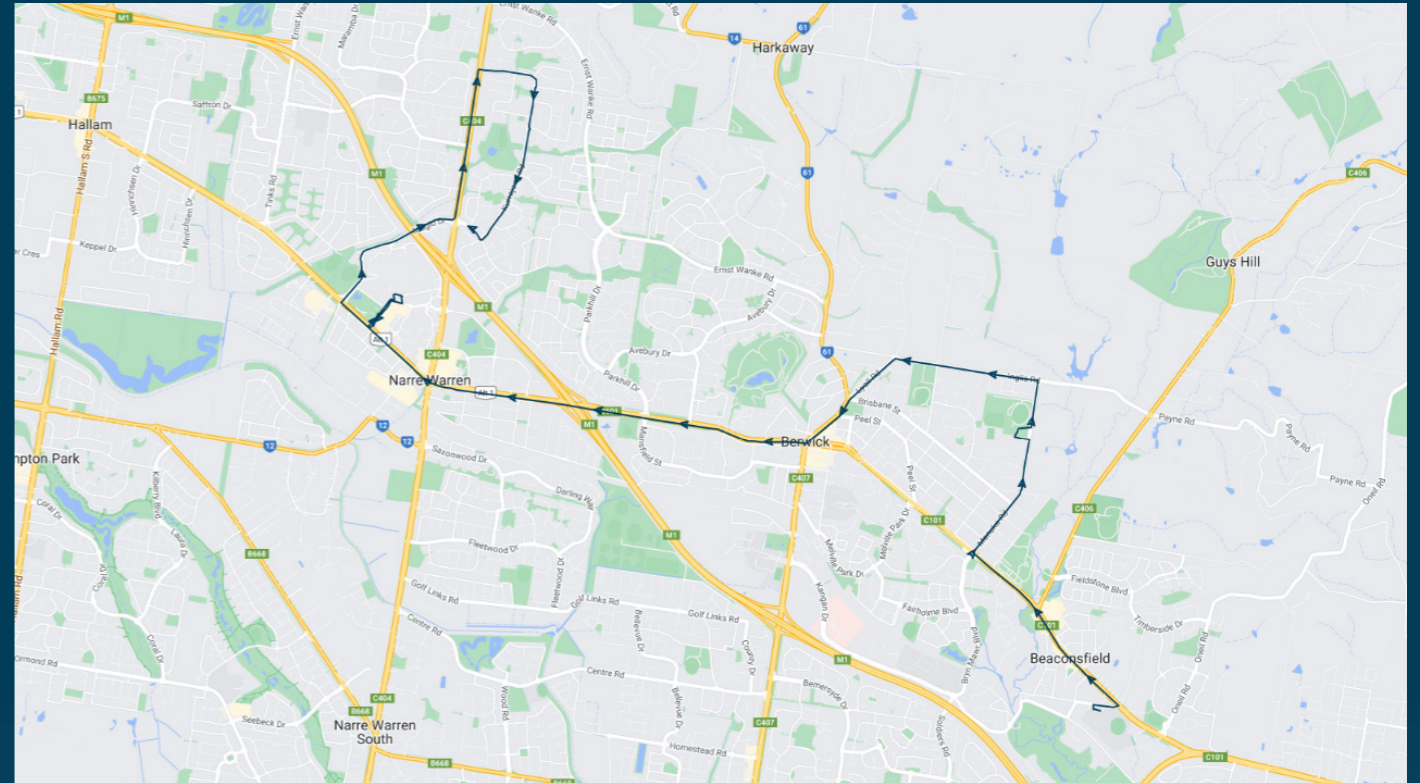

Berwick Secondary College

Route: 1500 | Afternoon

Stop ID	Stop Name	Time	Stop ID	Stop Name	Time
44467	St Francis Xavier College	15:25			
45615	St Francis Xavier College	15:25			
21223	Beaconsfield Plaza/Woods St	15:28			
3462	Haileybury College/Princes Hwy	15:29			
3463	Cardinia St/Princes Hwy	15:30			
45690	Funston St/Manuka Rd	15:32			
44470	Berwick Secondary College	15:35			
3468	York Rd/Princes Hwy	15:45			
3469	Wilson Botanic Park/Princes Hwy	15:46			
3470	William Rd/Princes Hwy	15:47			
4216	Cyril Molyneux Reserve/Princes Hwy	15:48			
4217	Richardson St/Princes Hwy	15:51			
4218	Lloyd Ave/Princes Hwy	15:53			
4219	Stewart Ave/Princes Hwy	15:53			
4221	Webb St/Princes Hwy	15:55			
21027	Fountain Gate SC - Bay 4	15:58			
4223	Springwood Ave/Princes Hwy	15:59			
14606	Prospect Hill Rd/Narre Warren N Rd	16:03			
14607	Prospect Hill Retarding Basin	16:04			
13513	Sarnia Ct/Kurrajong Rd	16:05			
47140	Ellenvale Dr/Kurrajong Rd	16:06			
13515	Oatlands PS/Kurrajong Rd	16:07			
13516	Archibald Ave/Kurrajong Rd	16:07			
13517	Kallara Cres/Kurrajong Rd	16:08			
13518	Ryelands Dr/Kurrajong Rd	16:09			
13519	Song St/Ryelands Dr	16:10			

Times listed are estimated times only, it is advised to arrive at your stop earlier than the listed time to avoid missing your bus.

You can also download the Ventura Tracker app to view real time bus locations of all services

Berwick Secondary College

Route: 1500 | Afternoon