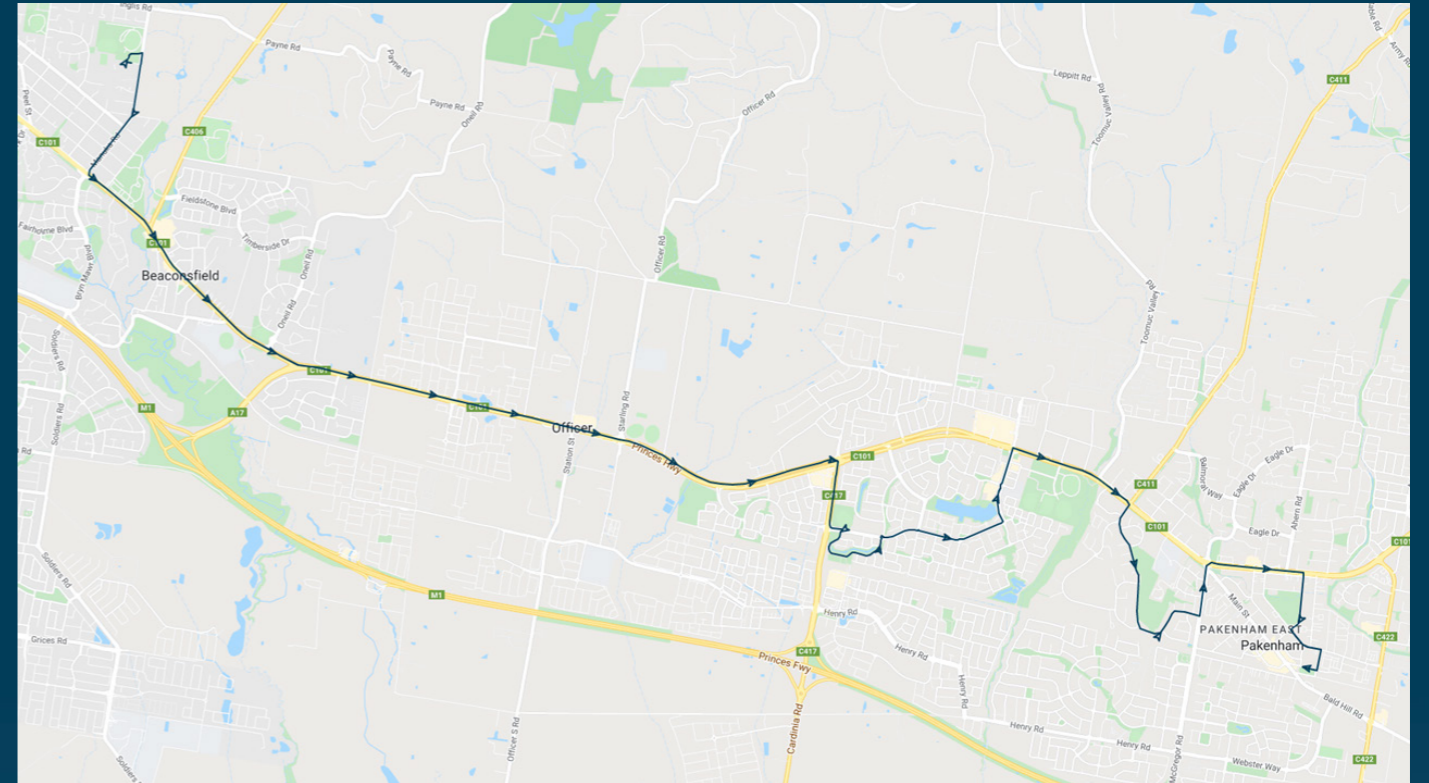

Times listed are estimated times only, it is advised to arrive at your stop earlier than the listed time to avoid missing your bus.

You can also download the Ventura Tracker app to view real time bus locations of all services

Berwick Secondary College

Route: 1520 | Afternoon