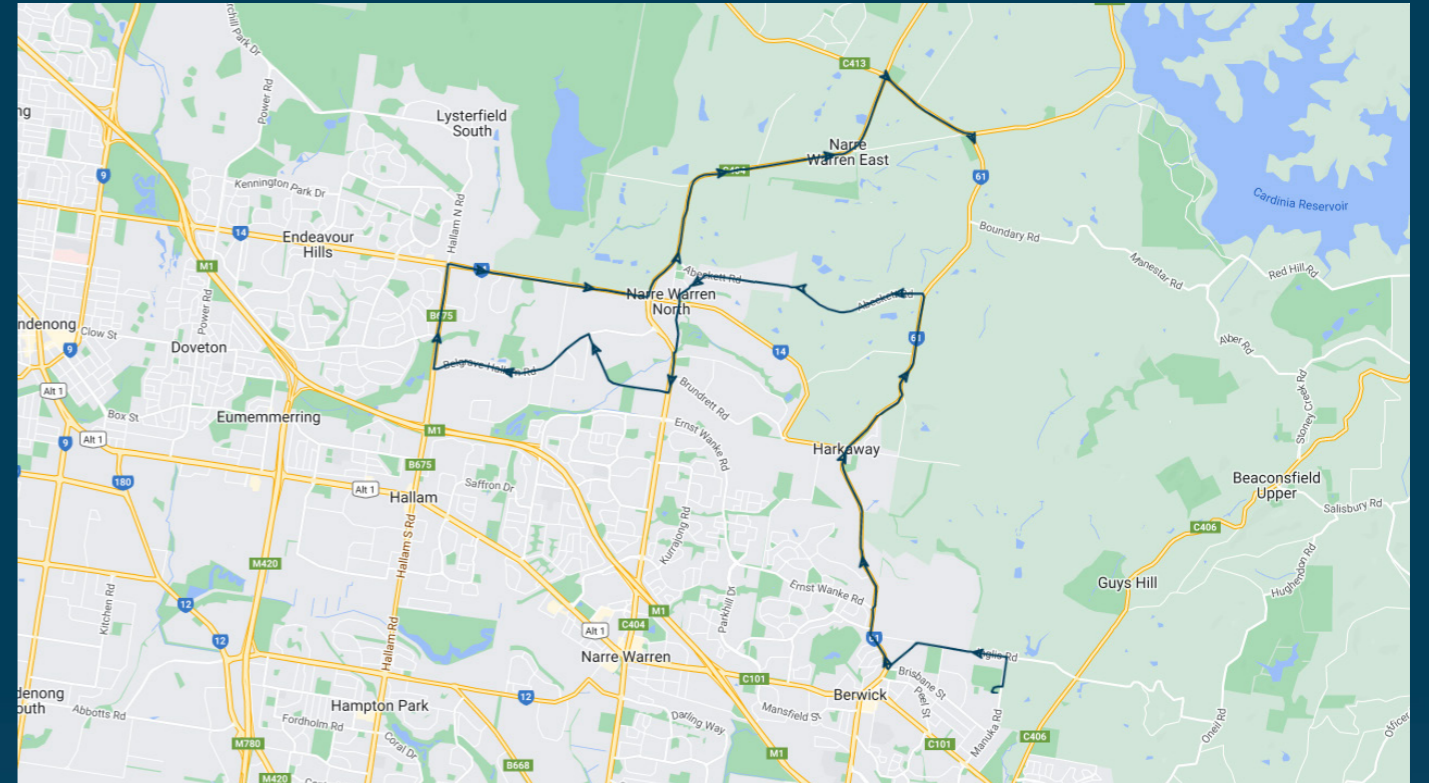

Berwick Secondary College

Route: 1712 (BSC12) | Afternoon

Stop ID	Stop Name	Time	Stop ID	Stop Name	Time
44470	Berwick Secondary College	15:40			
14791	Russel Ave/Harkaway Rd	15:43			
14792	Outlook Dr/Harkaway Rd	15:44			
12310	Narre Warren North Scout Hall	15:57			
13509	Narre Warren North CFA/Memorial Dr	15:57			
48763	Fox Rd/Belgrave-Hallam Rd	16:01			
47865	Glen Vista Dr/Belgrave-Hallam Rd	16:03			
14732	Thomas Mitchell Dr/Hallam North Rd	16:05			
22592	Reservoir Rd/Heatherton Rd	16:08			
22508	Heatherton Rd/Belgrave-Hallam Rd	16:10			
22507	Mountain Flat Rd/Belgrave - Hallam Rd	16:16			
45862	Wellington Rd/Belgrave - Hallam Rd	16:17			
13869	Belgrave - Hallam Rd/Wellington Rd	16:17			
44472	Wellington Rd/Berwick Rd	16:20			

Berwick Secondary College

Route: 1712 (BSC12) | Afternoon

TURN DIRECTIONS

Via left Manuka Rd, left Inglis Rd, left Lyaal Rd, right Harkaway Rd, left Abeckett Rd, left Main St, left Memorial Dr, left Narre Warren North Rd, right Fox Rd, left Belgrave-Hallam Rd, right Hallam N Rd, right Heatherton Rd, left Belgrave-Hallam Rd, right Wellington Rd, right Berwick Rd