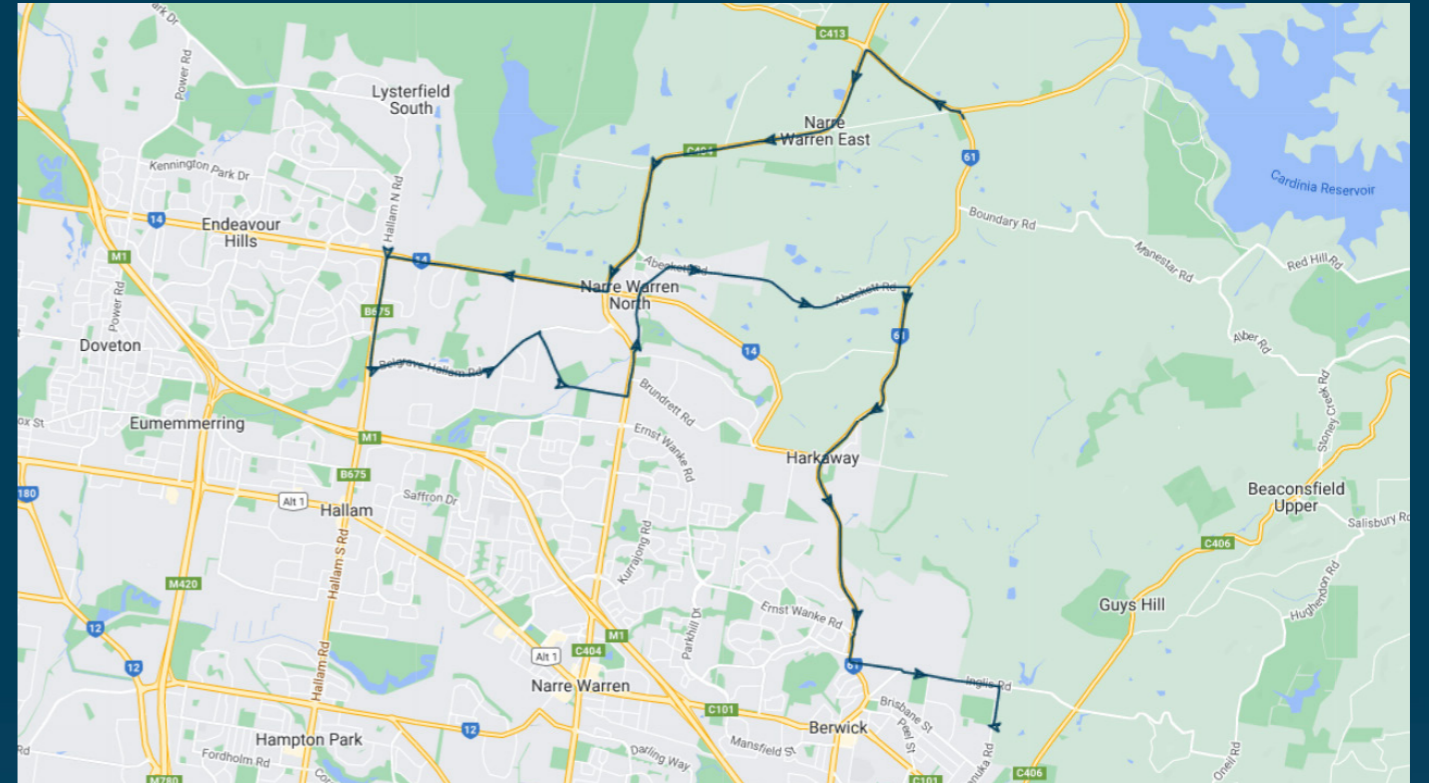

Berwick Secondary College

Route: 1712 (BSC12) | Morning

Stop ID	Stop Name	Time	Stop ID	Stop Name	Time
	Narre Warren East CFA/Berwick Rd	07:35			
22511	Berwick Rd/Wellington Rd	07:35			
23516	Wellington Rd/Belgrave - Hallam Rd	07:38			
22510	Mountain Flat Rd/Belgrave - Hallam Rd	07:39			
44581	Boundary Rd/Belgrave-Hallam Rd	07:43			
22509	Heatherton Rd/Belgrave-Hallam Rd	07:48			
22596	Reservoir Rd/Heatherton Rd	07:50			
14610	Thomas Mitchell Dr/Hallam North Rd	07:54			
48764	Glenwood Rd/Belgrave-Hallam Rd	08:00			
14609	Crawley Rd/Narre Warren North Rd	08:05			
27821	Narre Warren North Rd/Memorial Dr	08:05			
44470	Berwick Secondary College	08:30			

Berwick Secondary College

Route: 1712 (BSC12) | Morning

TURN DIRECTIONS

Via left Wellington Rd, left Belgrave Hallam Rd, right Heatherton Rd, left Hallam N Rd, left Belgrave-Hallam Rd, right Fox Rd, left Narre Warren North Rd, right Memorial Dr, right Main St, right Abeckett Rd, right Harkaway Rd, left Cardiner St, Into Inglis Rd, right Manuka Rd to Berwick Secondary College