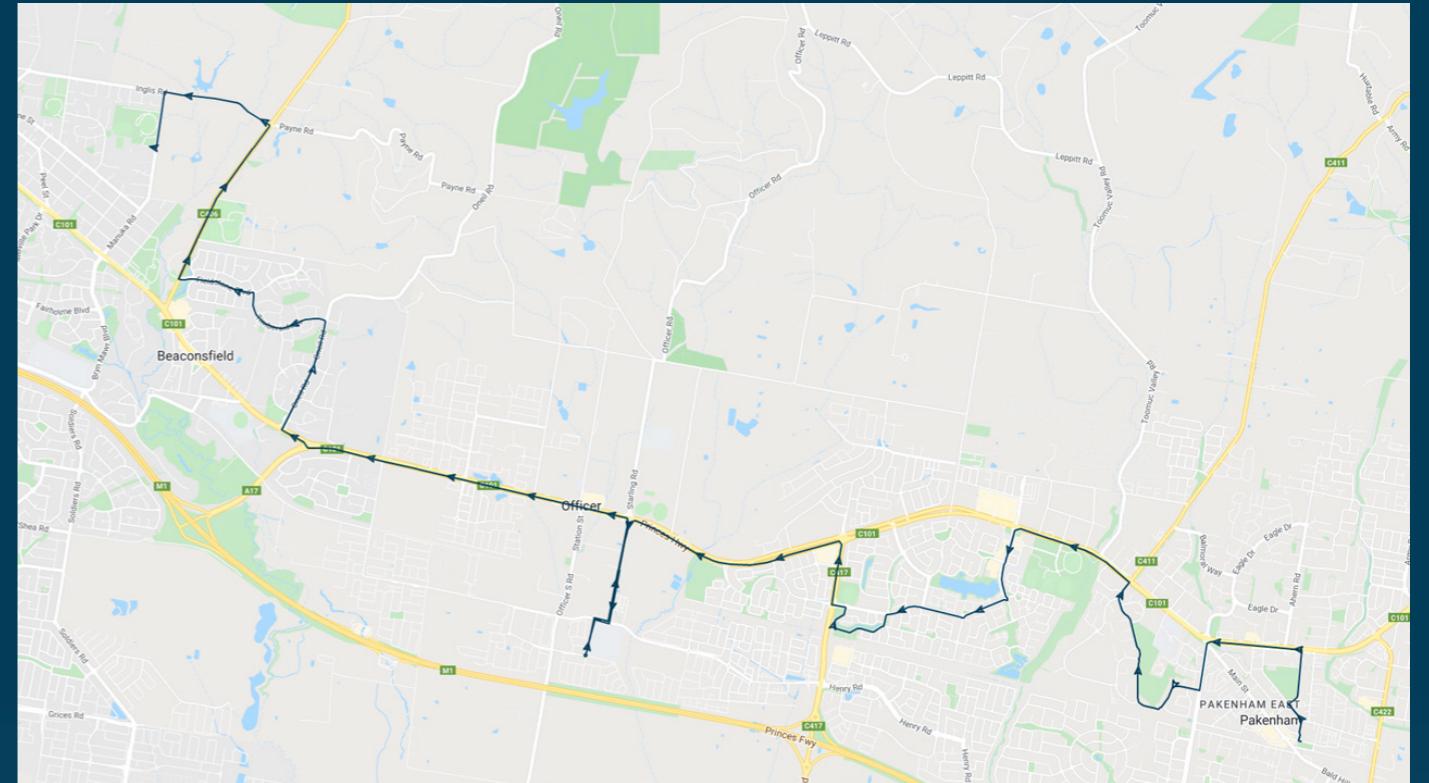

Times listed are estimated times only, it is advised to arrive at your stop earlier than the listed time to avoid missing your bus.

You can also download the Ventura Tracker app to view real time bus locations of all services

Berwick Secondary College

Route: 1543 | Morning