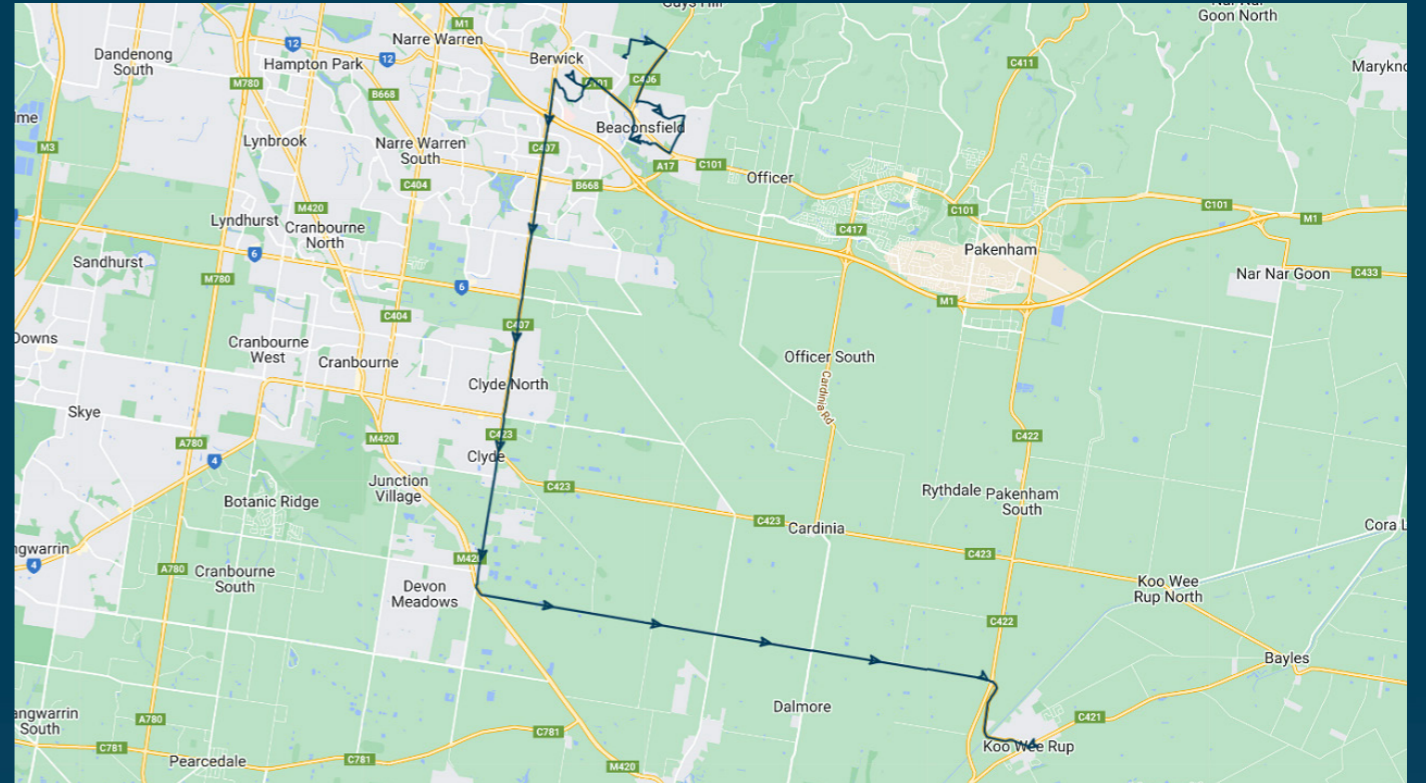

Times listed are estimated times only, it is advised to arrive at your stop earlier than the listed time to avoid missing your bus.

You can also download the Ventura Tracker app to view real time bus locations of all services

Berwick Secondary College

Route: 1522 | Afternoon