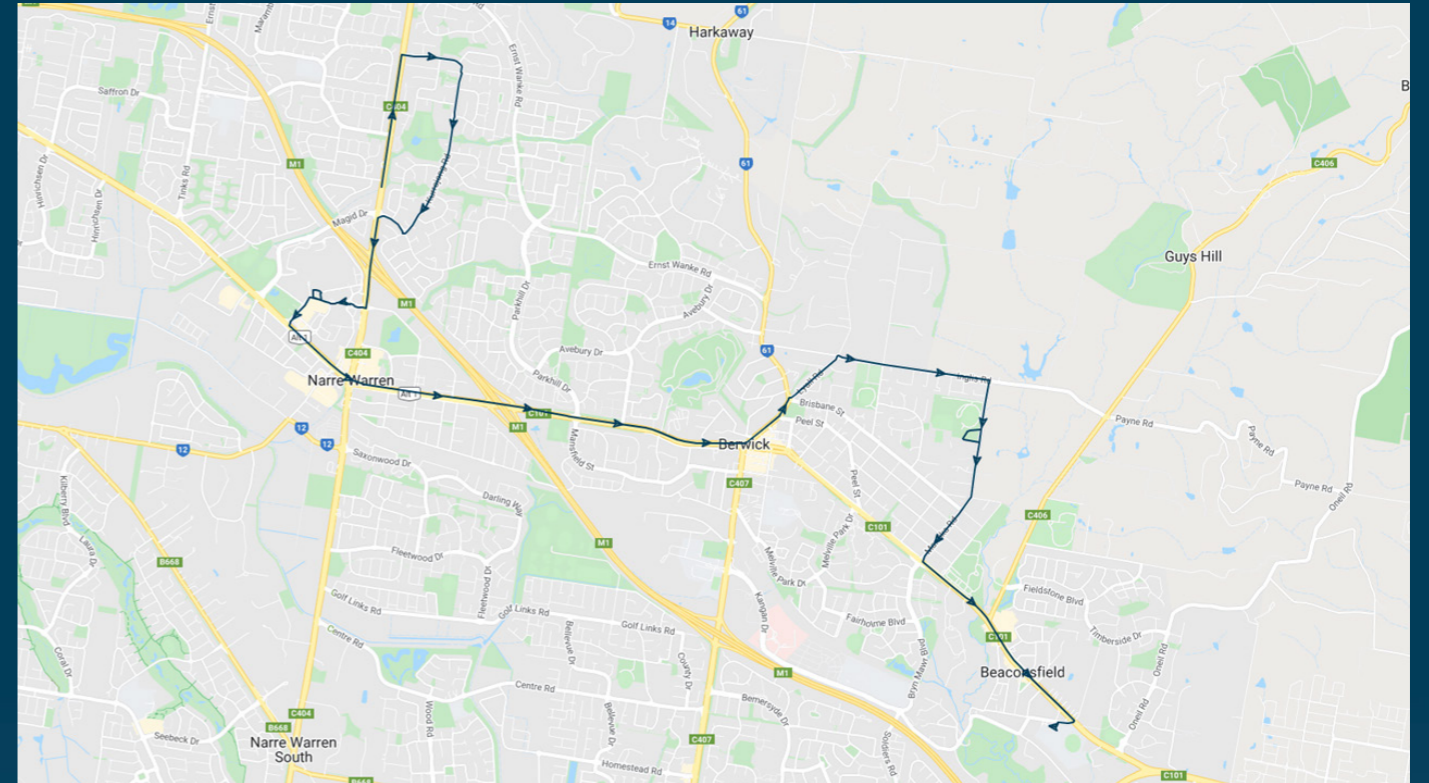

Berwick Secondary College

Route: 1517 | Morning

Stop ID	Stop Name	Time	Stop ID	Stop Name	Time
14606	Prospect Hill Rd/Narre Warren N Rd	08:00			
14607	Prospect Hill Retarding Basin	08:01			
13513	Sarnia Ct/Kurrajong Rd	08:02			
47140	Ellenvale Dr/Kurrajong Rd	08:03			
13515	Oatlands PS/Kurrajong Rd	08:04			
13516	Archibald Ave/Kurrajong Rd	08:05			
13517	Kallara Cres/Kurrajong Rd	08:06			
13518	Ryelands Dr/Kurrajong Rd	08:07			
13519	Song St/Ryelands Dr	08:08			
46426	Fountain Gate SC - Bay 1	08:12			
3688	Webb St/Princes Hwy	08:17			
3689	Lauderdale Rd/Princes Hwy	08:17			
3690	Victor Cres/Princes Hwy	08:17			
3691	Verdun Dr/Princes Hwy	08:18			
3692	Cyril Molyneux Reserve/Princes Hwy	08:19			
3693	Parkhill Dr/Princes Hwy	08:19			
3694	William Rd/Princes Hwy	08:20			
3695	Wilson Botanic Park/Princes Hwy	08:20			
3696	York Rd/Princes Hwy	08:20			
14718	Berwick Inn/Lyall Rd	08:21			
44470	Berwick Secondary College	08:25			
14723	Funston St/Manuka Rd	08:26			
3701	Manuka Rd/Princes Hwy	08:27			
3702	Cardinia St/Princes Hwy	08:27			
3703	Haileybury College/Princes Hwy	08:27			
3704	Beaconsfield Plaza/Princes Hwy	08:28			
45610	St Francis Xavier College	08:29			
44467	St Francis Xavier College	08:30			

Berwick Secondary College

Route: 1517 | Morning