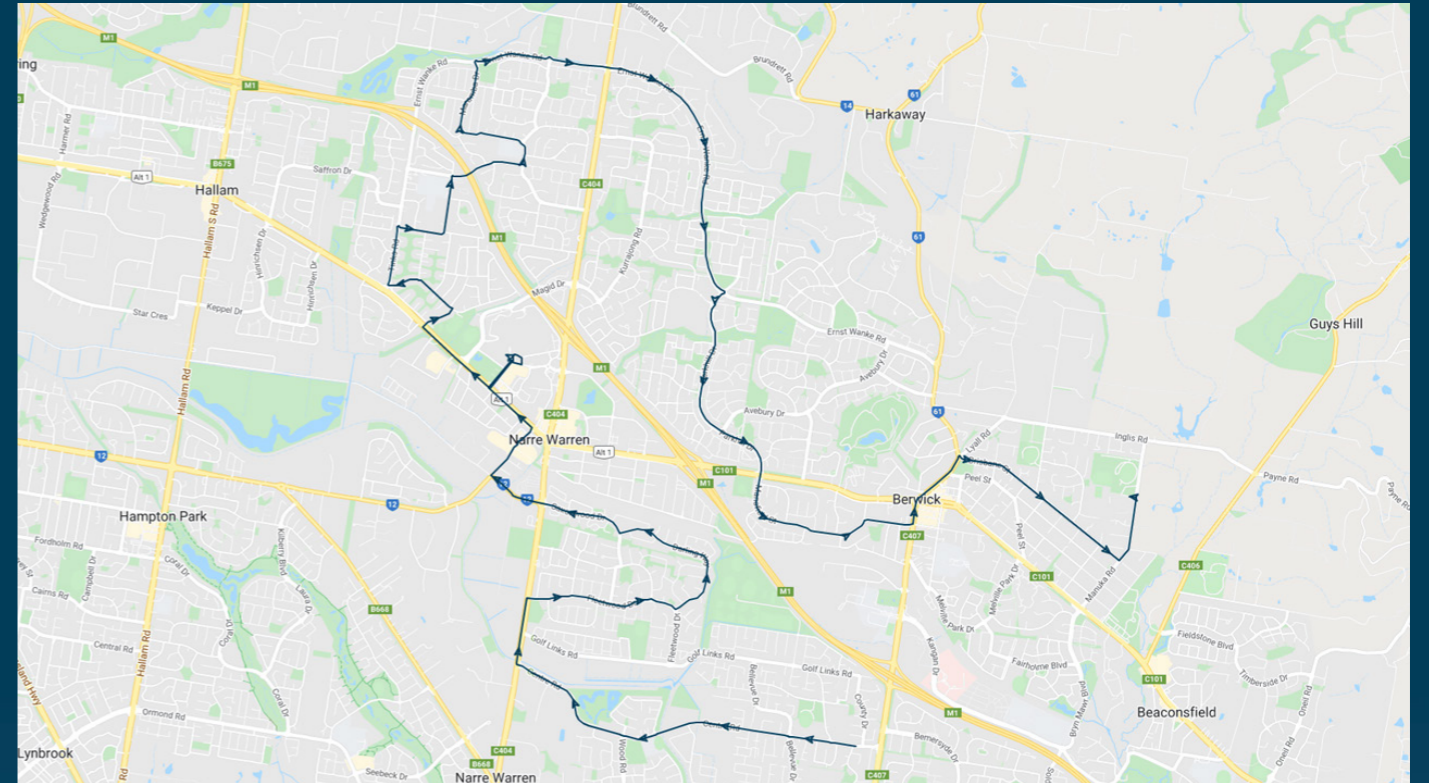

Times listed are estimated times only, it is advised to arrive at your stop earlier than the listed time to avoid missing your bus.

You can also download the Ventura Tracker app to view real time bus locations of all services

Berwick Secondary College

Route: 1521 | Morning