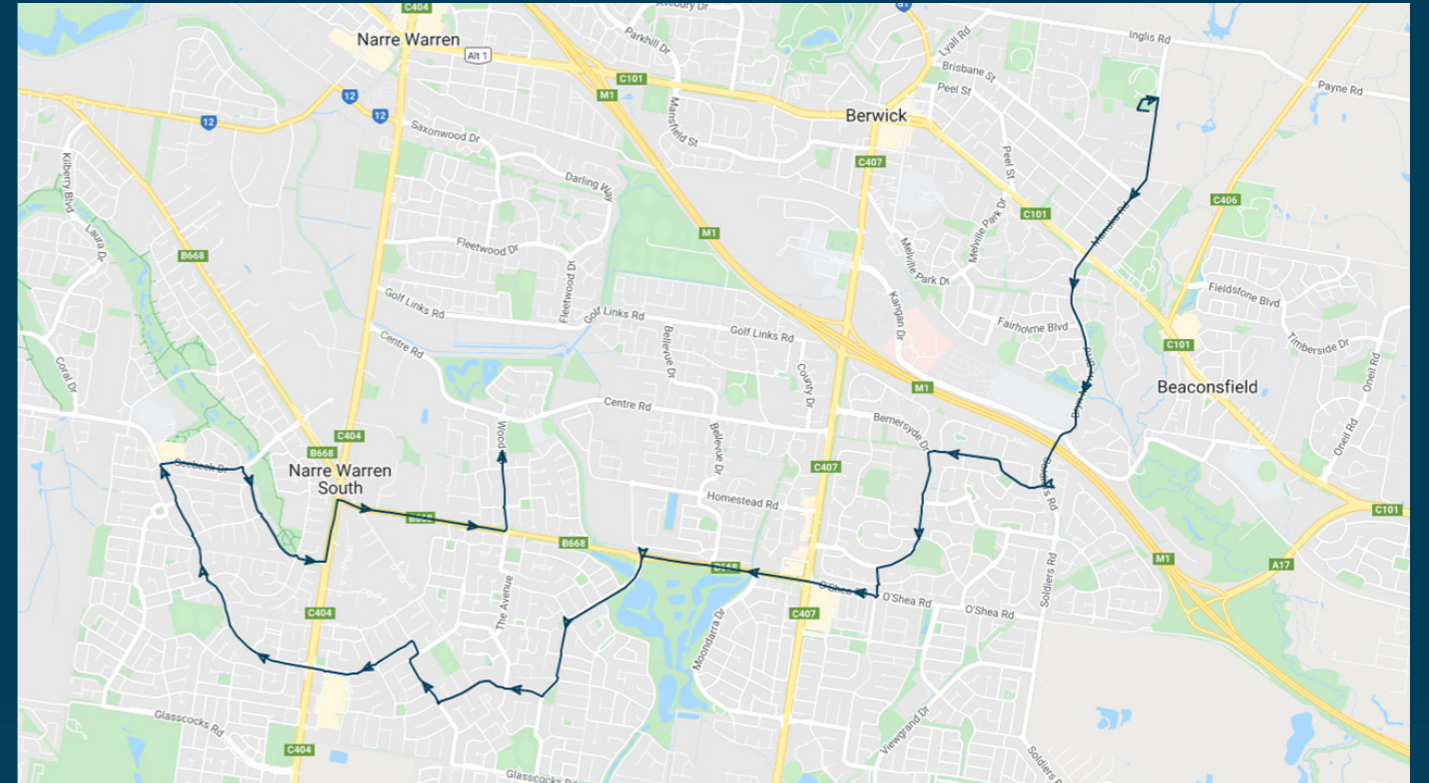

Times listed are estimated times only, it is advised to arrive at your stop earlier than the listed time to avoid missing your bus.

You can also download the Ventura Tracker app to view real time bus locations of all services

Berwick Secondary College

Route: 1505 | Afternoon