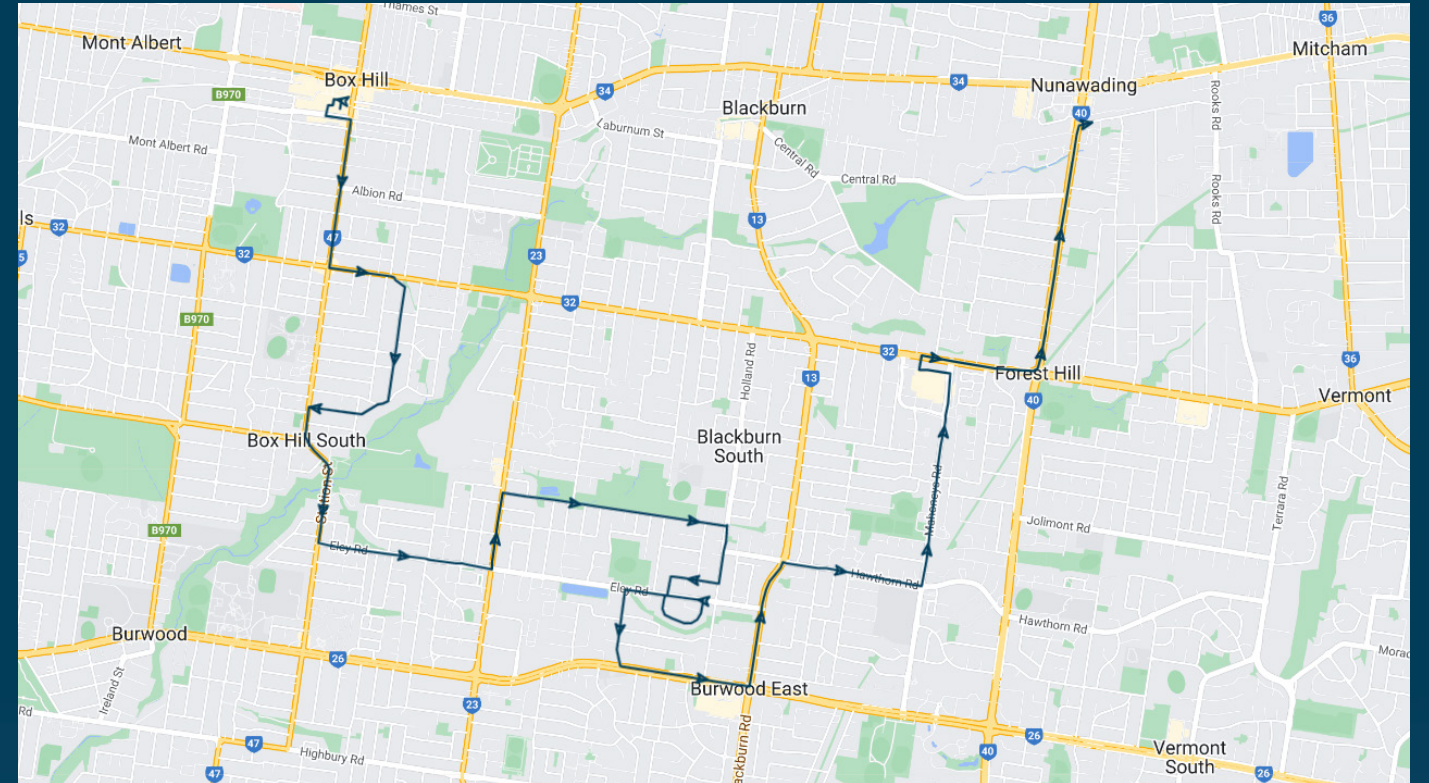

Times listed are estimated times only, it is advised to arrive at your stop earlier than the listed time to avoid missing your bus.

You can also download the Ventura Tracker app to view real time bus locations of all services

Blackburn English Language School

Route: 735 | Morning