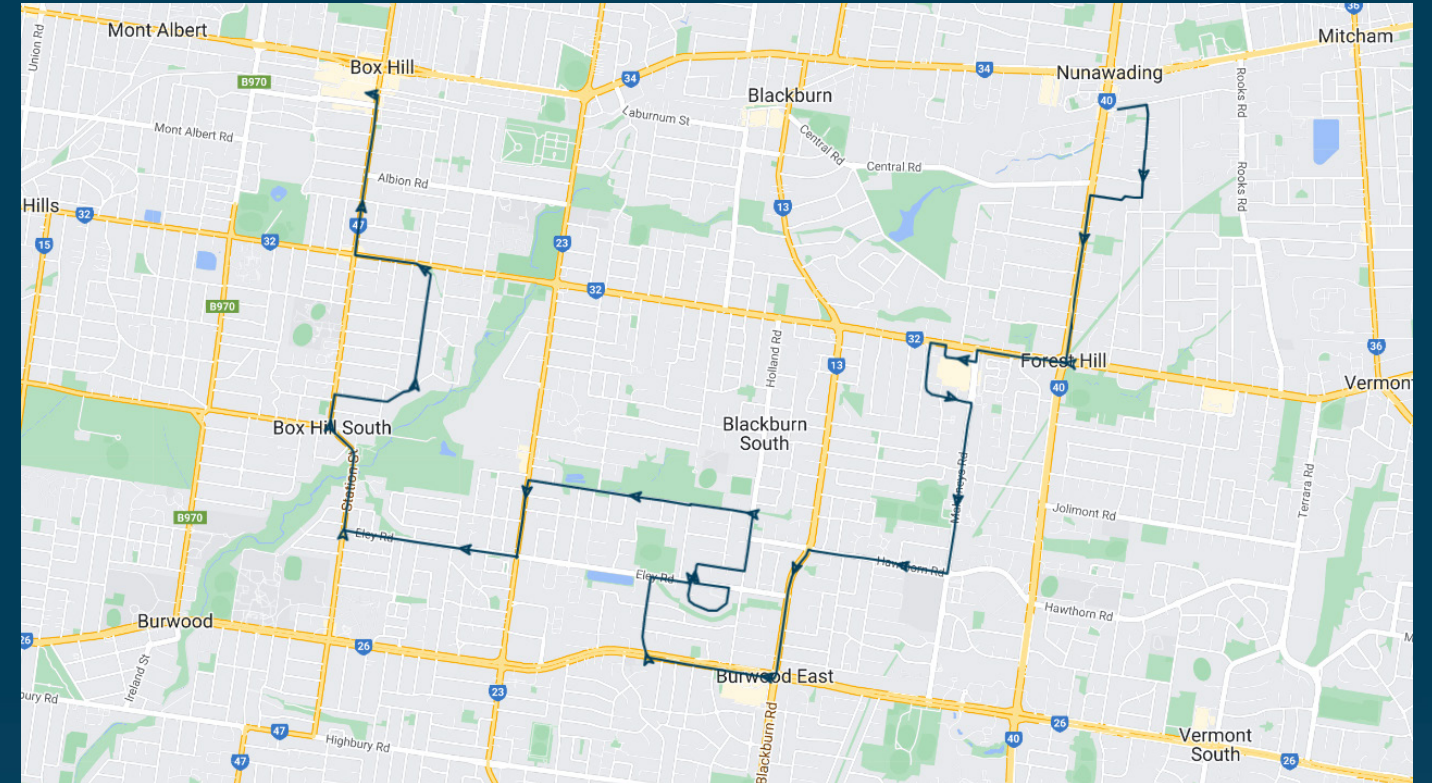

Times listed are estimated times only, it is advised to arrive at your stop earlier than the listed time to avoid missing your bus.

You can also download the Ventura Tracker app to view real time bus locations of all services

Blackburn English Language School

Route: 735 | Afternoon