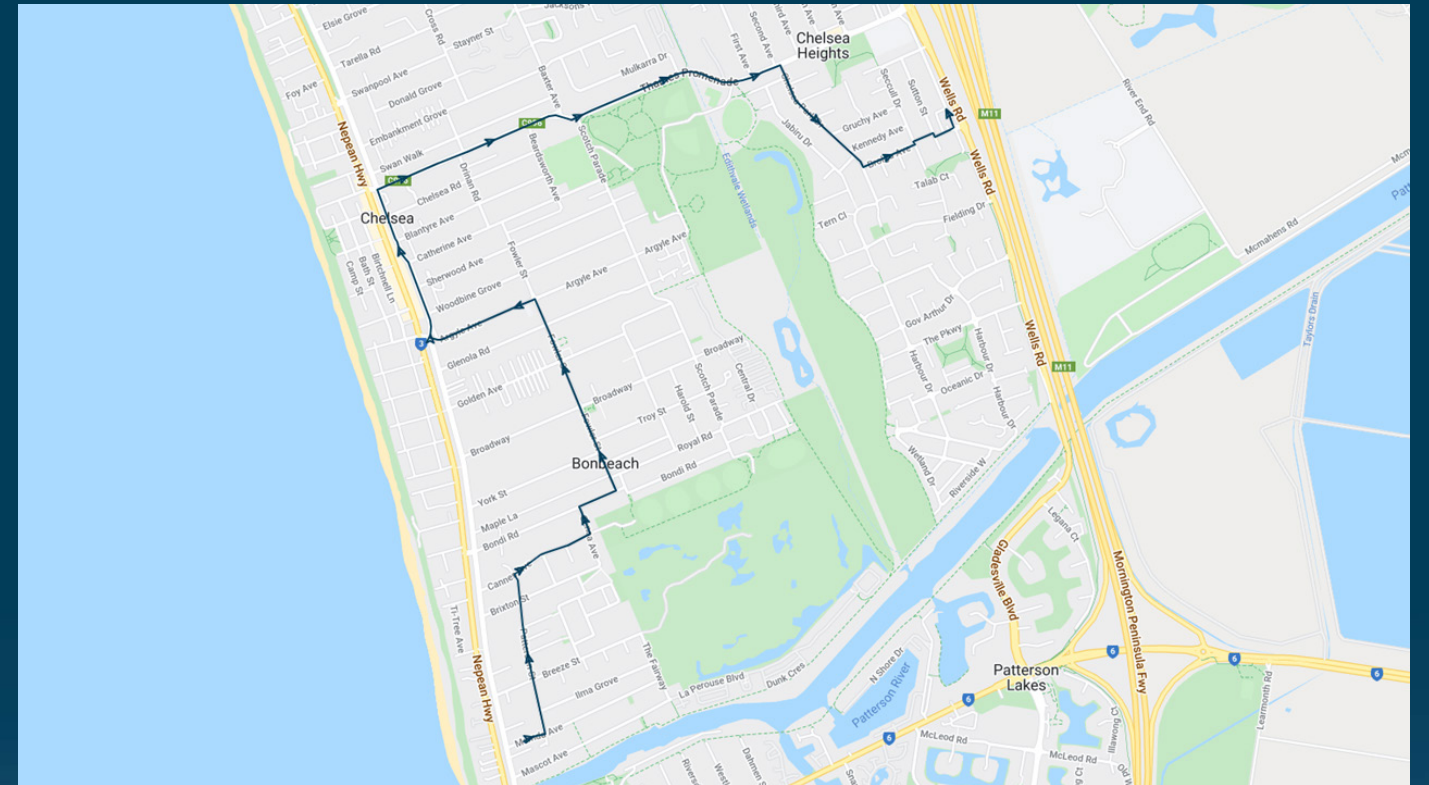

# Bonbeach/Chelsea/Patterson River Surrounding Schools

Route: 2218 | Morning

Stop ID	Stop Name	Time	Stop ID	Stop Name	Time
2786	Station St/Mernda Ave	07:45			
2787	Breeze St/Patterson St (Bonbeach)	07:45			
2788	Warren St/Patterson St (Bonbeach)	07:46			
2789	Monaco Ave/Cannes Ave (Bonbeach)	07:47			
2790	Bondi Rd/Genoa Ave (Bonbeach)	07:48			
2791	Chelsea Baptist Church/Fowler St	07:49			
2792	Broadway/Fowler St (Chelsea)	07:49			
2793	Glenola Rd/Fowler St (Chelsea)	07:50			
2794	Chelsea Primary School/Argyle Ave	07:51			
2795	St Josephs Catholic School/Argyle Ave	07:52			
27746	Chelsea Bus Interchange Bay B	07:53			
8537	Station St/Thames Prom (Chelsea)	07:55			
8565	Beardsworth Ave/Thames Prom	07:56			
8579	Chelsea Bicentennial Park	07:57			
44162	Mulkarra Dr/Thames Prom	07:57			
8589	First Ave/Thames Prom	07:59			
8602	Jennison Ct/Chelsea Park Dr	08:00			
8620	Lynne St & Wells Rd	08:01			

# Bonbeach/Chelsea/Patterson River Surrounding Schools

Route: 2218 | Morning

## TURN DIRECTIONS

Depart Mernda Ave, left Patterson St, right Cannes Ave, left Genoa Ave, right Bondi Rd, left Fewler St, left Argyle Ave, right Station St, right Thames Promenade, Chelsea Park Dr, Brolga Ave, left Seccull Dr, right Smyth St, right Sutton St, left Lynne St, Wells Rd Service Rd

To view our list of live tracked services, visit [www.venturabus.com.au](http://www.venturabus.com.au)

Times listed are estimated times only, it is advised to arrive at your stop earlier than the listed time to avoid missing your bus.  
You can also download the Ventura Tracker app to view real time bus locations of all services