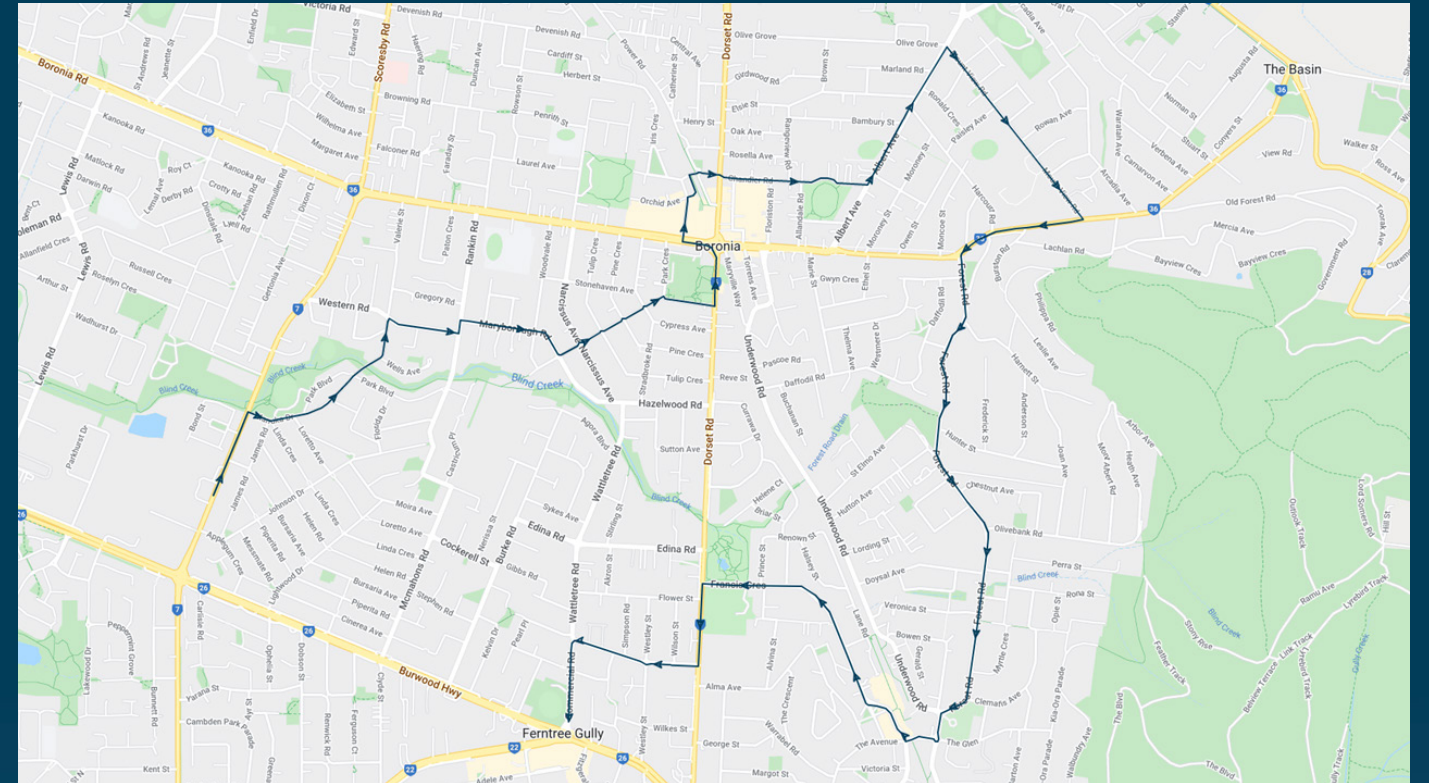

Boronia K-12 College

Route: 3409 | Afternoon

TURN DIRECTIONS

Depart Boronia K-12 College via Albert Avenue, right Mountain Highway, left Beresford Drive, right Colchester Road, right Eycot Street, left Watermoor Avenue, right Rendcomb Street, left Collier, left Colchester Road, right Allambannan drive, right Blandford Crescent, left Canterbury Road, right Dorset Road

To view our list of live tracked services, visit www.venturabus.com.au

Boronia K-12 College

Route: 3417 | Afternoon

Stop ID	Stop Name	Time	Stop ID	Stop Name	Time
17206	Fairhills High School/Scoresby Rd	15:20			
15037	Fairhills Primary School/Manuka Dr	15:21			
15038	Park Bvd/Manuka Dr	15:21			
14964	Blind Creek/31 Manuka Dr	15:22			
14963	Valerie St/Western Rd	15:22			
14962	Rankin Rd/Western Rd	15:23			
14961	Rankin Rd/Maryborough Rd	15:23			
14960	Bailey St/Maryborough Rd	15:24			
14959	Narcissus Ave/Springfield Rd	15:24			
14958	Pine Cres/Springfield Rd	15:25			
14957	Park Cres/Springfield Rd	15:25			
23218	opp 36 Park Cres	15:26			
15837	Park Cres/Dorset Rd	15:26			
20998	Boronia Station	15:27			
8969	Boronia K-12 Col/Albert Ave	15:35			
15638	Burston Rd/Forest Rd	15:38			
16473	Hutton Ave/Forest Rd	15:42			
16474	Chestnut Ave/Forest Rd	15:43			
16475	Rylstone St/Forest Rd	15:44			
16476	Tecoma St/Forest Rd	15:44			
16477	Myrtle Cres/Forest Rd	15:45			
39789	Ferntree Gully Cemetery/Forest Rd	15:46			
10562	Burwood Hwy/Commercial Rd	15:55			

Boronia K-12 College

Route: 3417 | Afternoon

TURN DIRECTIONS

Depart Fairhills Secondary College via Scoresby Rd, right Manuka Dr, right Western Rd, left Rankin Rd, right Maryborough Rd, left Springfield Rd, right Park Cres, left Dorset Rd, left Boronia Rd, right Erica Ave to Boronia Station, right Chandler Rd, left Albert Ave, right Mountview Rd, right Forest Rd, left Forest Rd, right Alpine St, right Station Street Francis Cres, left Dorset Rd, right Commercial Rd to Burwood Hwy/Commercial Rd