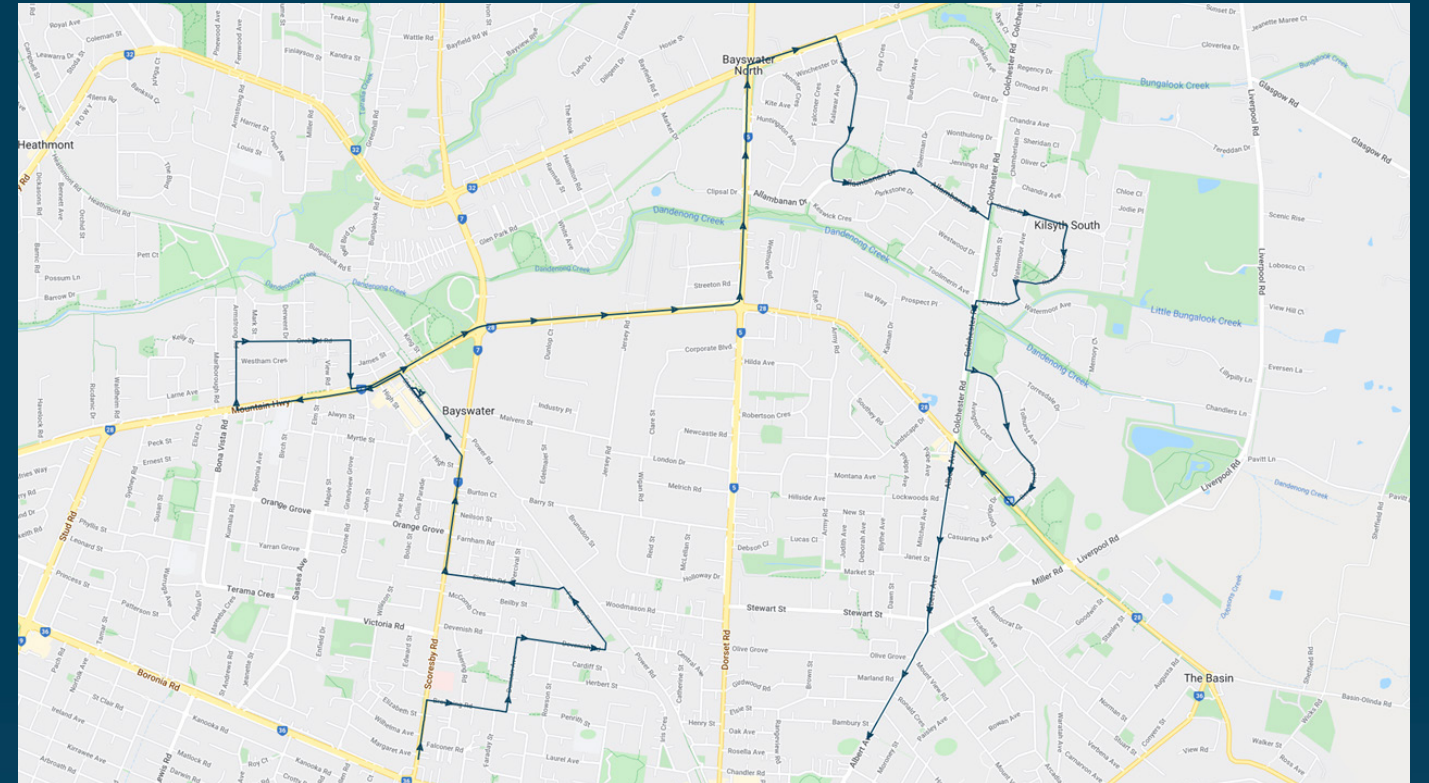

To view our list of live tracked services, visit www.venturabus.com.au

Times listed are estimated times only, it is advised to arrive at your stop earlier than the listed time to avoid missing your bus.

You can also download the Ventura Tracker app to view real time bus locations of all services

Boronia K-12 College

Route: 3416 | Morning

Stop ID	Stop Name	Time	Stop ID	Stop Name	Time
46016	Margaret Avenue	08:15			
40182	Bayswater Station	08:18			
44466	Bayswater Secondary College	08:25			
9885	Stuart Street	08:36			
9869	Mountain Highway	08:45			
8969	Bambury Street	08:50			

Boronia K-12 College

Route: 3416 | Morning

TURN DIRECTIONS

Via Scoresby Road, right Browning Road, left Duncan Avenue, right Devenish Road, left Famham Road, left Sinclair Road, right Scoresby Road, right Station street, left Mountain Highway, right Armstrong Road, right Orchard Road, right Church Street, left Mountain Highway, left Dorset Road, right Canterbury Road, right Blandford Crescent, left Allambanan Drive, left Colchester Road, right Collier Road, right Rendcomb Street, left Watermoor Avenue, right Eycot Street, left Colchester Road, left Beresford Drive, left Mountain Highway, left Albert Avenue to Boronia K-12 College