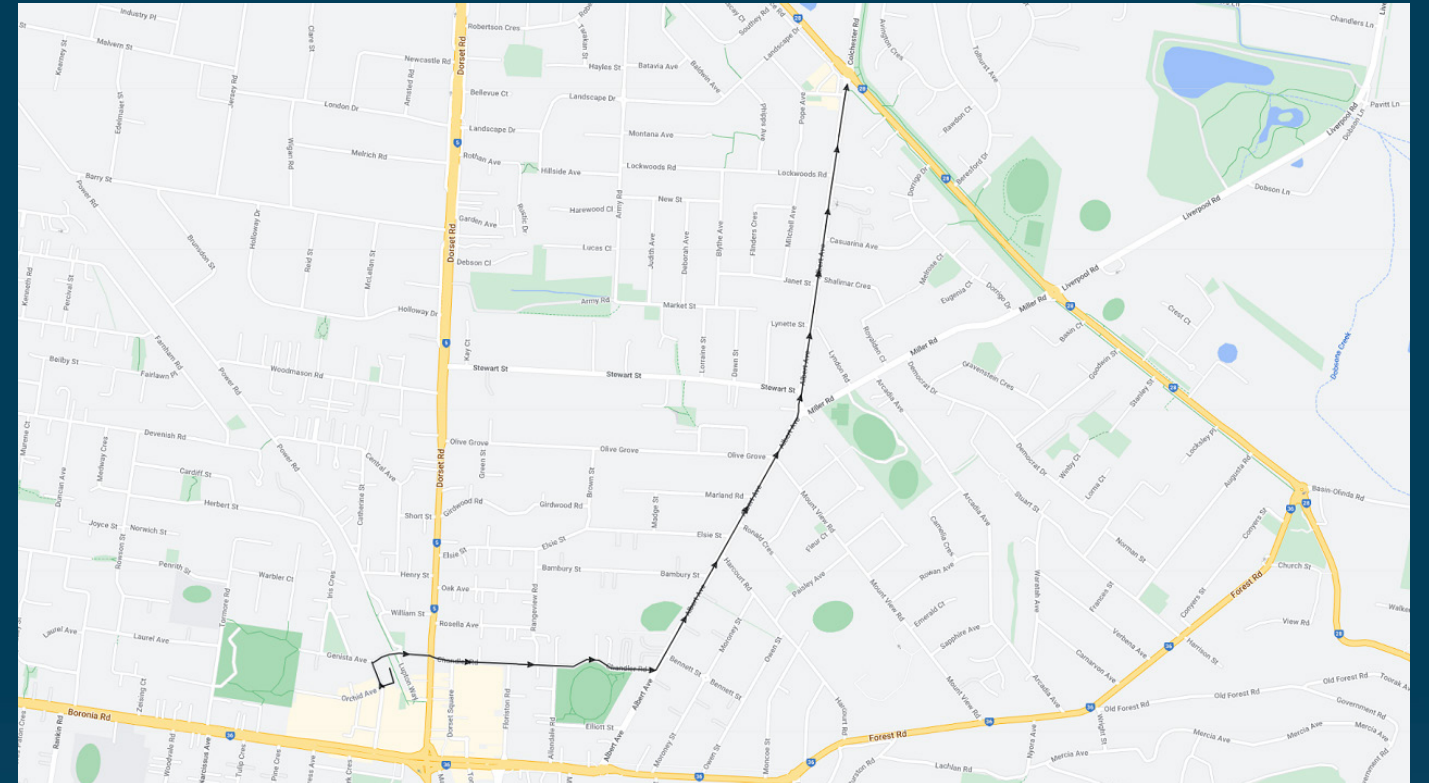

You can also download the Ventura Tracker app to view real time bus locations of all services

Boronia K-12 College

Route: 3437 | Afternoon

Stop ID	Stop Name	Time	Stop ID	Stop Name	Time
20998	Boronia Station	16:00			
15838	Dorset Rd/Chandler Rd	16:01			
8968	Chandler Park/Chandler Rd	16:02			
8969	Boronia K-12 Col/Albert Ave	16:03			
8970	Elsie St/Albert Ave	16:04			
8971	Olive Gr/Albert Ave	16:05			
8972	Stewart St/Albert Ave	16:06			
8973	Janet St/Albert Ave	16:07			
8974	Lockwoods Rd/Albert Ave	16:08			
8975	Alchester Village/Albert Ave	16:09			

Boronia K-12 College

Route: 3437 | Afternoon

TURN DIRECTIONS

Depart Boronia Station, right Erica Avenue, right Chandler Road, left Albert Avenue

To view our list of live tracked services, visit www.venturabus.com.au