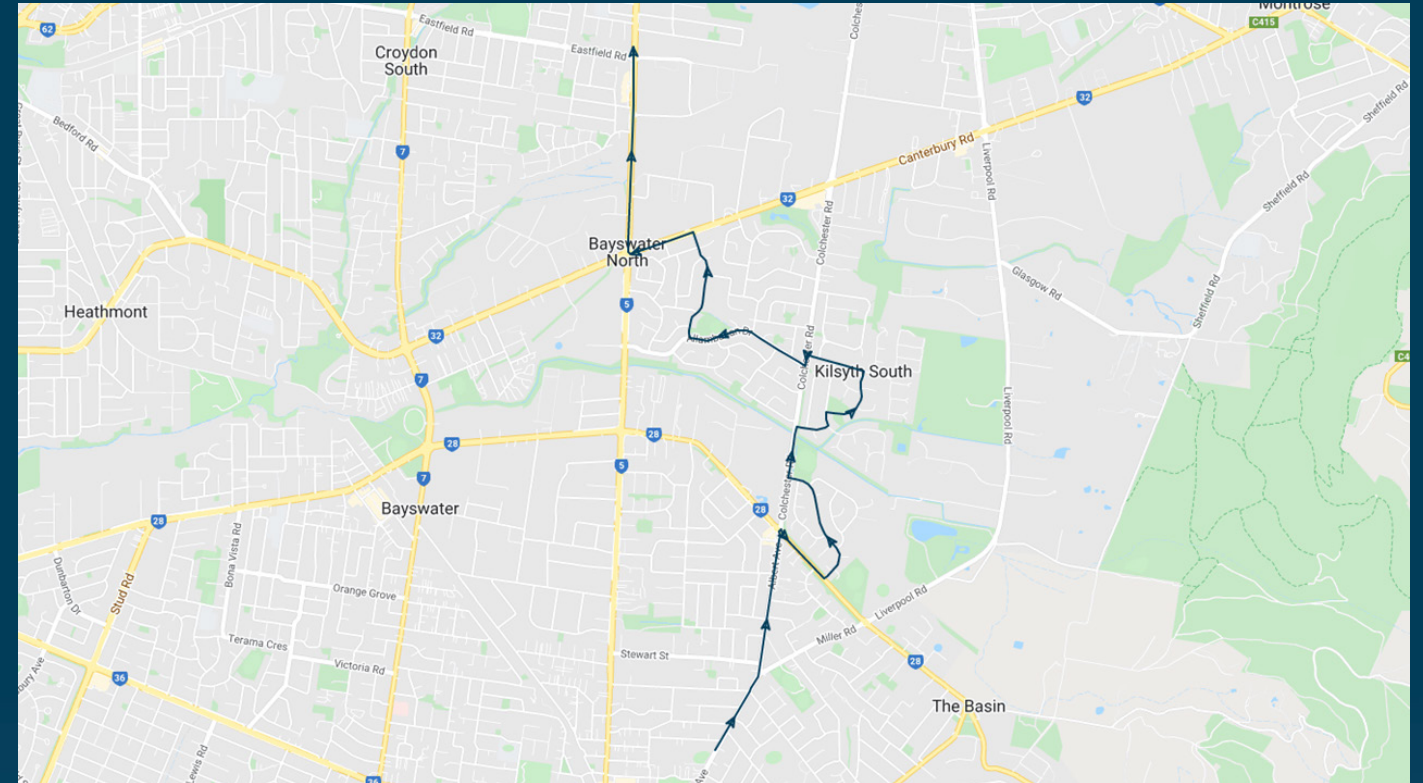

Boronia K-12 College

Route: 3439 | Morning

TURN DIRECTIONS

Via Canterbury Rd, left Colchester Rd, right Collier Rd, right Rendcomb St, left Watermoor Ave, right Eycot St, left Colchester Rd, left Beresford Rd, right Mountain Hwy, left Albert Ave, right Chandler Rd, right Erica Ave to Boronia Station

You can also download the Ventura Tracker app to view real time bus locations of all services

Boronia K-12 College

Route: 3409 | Afternoon

Stop ID	Stop Name	Time	Stop ID	Stop Name	Time
8969	Bambury Street	15:25			
8971	Olive Grove	15:26			
8972	Stewart Street	15:26			
8973	Janet Street	15:27			
8974	Lockwoods Road	15:28			
8975	Mountain Highway	15:28			
8977	Mountain Highway	15:30			
8978	Avington Crescent	15:30			
8979	Colchester Road	15:32			
8981	Calmsden Street	15:33			
10260	Watermoor Avenue	15:33			
10261	Watermoor Avenue	15:34			
10262	Bibury Court	15:34			
10263	Collier Road	15:35			
10264	Watermoor Avenue	15:35			
10265	Colchester Road	15:36			
10266	Colchester Road	15:36			
10267	Toolimerin Avenue	15:36			
10268	Bagora Court	15:37			
10269	Parkstone Drive	15:37			
10270	Aylesbury Avenue	15:38			
10271	Sherbourne Avenue	15:38			
10272	Stuart Street	15:39			
12048	Galloway Grove	15:40			
15497	Canterbury Road	15:41			
15496	Burgess Road	15:42			
15495	The Gateway	15:43			
15494	Belmont Road	15:44			
14816	Eastfield Road	15:45			

Times listed are estimated times only, it is advised to arrive at your stop earlier than the listed time to avoid missing your bus.

You can also download the Ventura Tracker app to view real time bus locations of all services

Boronia K-12 College

Route: 3409 | Afternoon

TURN DIRECTIONS

Depart Boronia K-12 College via Albert Avenue, right Mountain Highway, left Beresford Drive, right Colchester Road, right Eycot Street, left Watermoor Avenue, right Rendcomb Street, left Collier, left Colchester Road, right Allambannan drive, right Blandford Crescent, left Canterbury Road, right Dorset Road