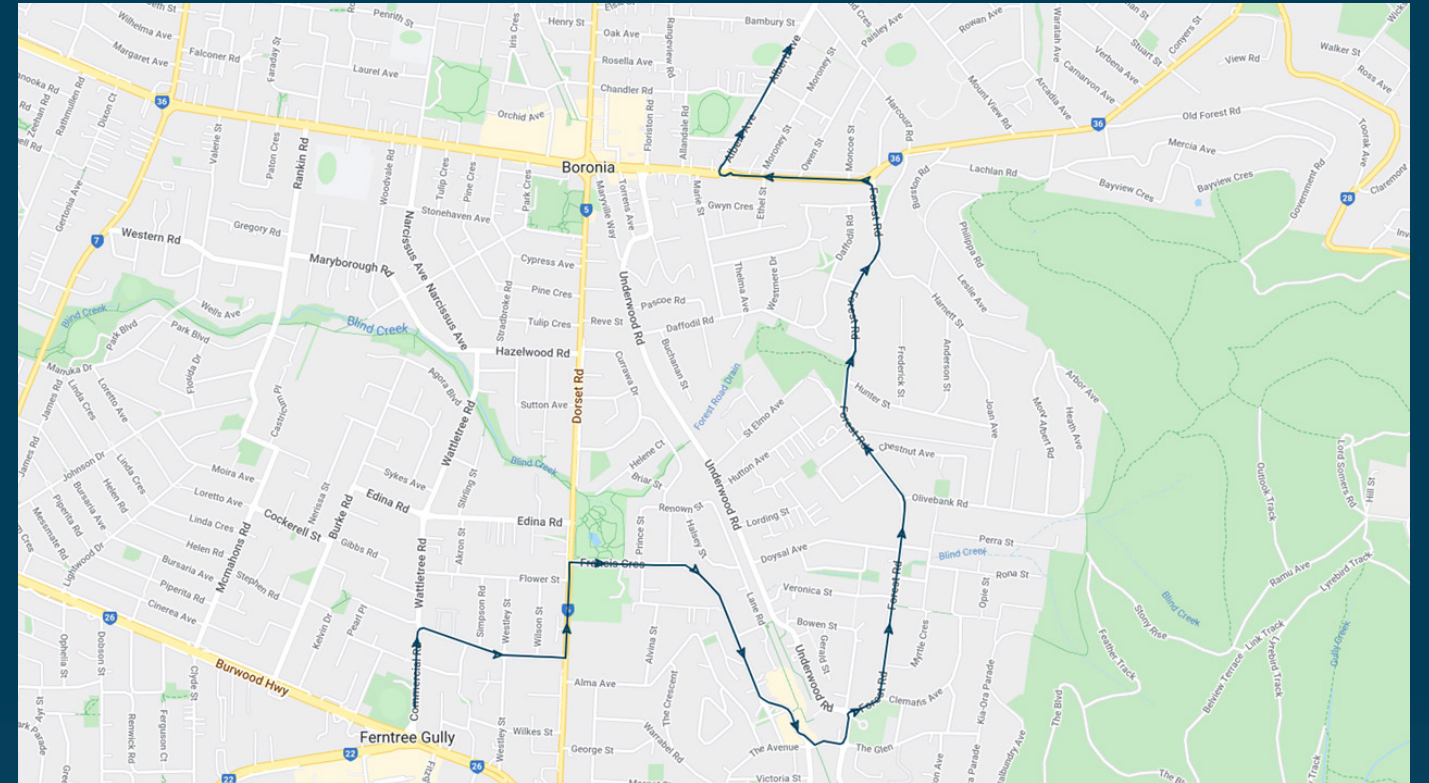

Boronia K-12 College

Route: 1052 | Morning

Stop ID	Stop Name	Time	Stop ID	Stop Name	Time
14061	Burwood Highway	08:30			
14062	Wattletree Road	08:31			
14063	Simpson Road	08:32			
14064	Ferntree Gully College	08:33			
15627	Tim Neville Arboretum	08:34			
15626	Shannon Avenue	08:35			
15625	Lane Road	08:36			
21002	Ferntree Gully Station	08:37			
12890	Myrtle Crescent	08:38			
12891	Tecoma Street	08:39			
12892	Doysal Avenue	08:39			
12893	Chestnut Avenue	08:40			
12894	Forest Road	08:40			
15637	Forest Road	08:42			
15636	Ethel Street	08:43			
8969	Bambury Street	08:45			

Boronia K-12 College

Route: 1052 | Morning

TURN DIRECTIONS

Via Commercial Road, left Dorset Road, right Francis Crescent, left Station Street, left Alpine Street, left Forest Road, left Boronia Road, right Alvert Avenue, to Boronia K-12 College

To view our list of live tracked services, visit www.venturabus.com.au

Times listed are estimated times only, it is advised to arrive at your stop earlier than the listed time to avoid missing your bus.

Boronia K-12 College

Route: 3437 | Afternoon

TURN DIRECTIONS

Depart Boronia Station, right Erica Avenue, right Chandler Road, left Albert Avenue

To view our list of live tracked services, visit www.venturabus.com.au