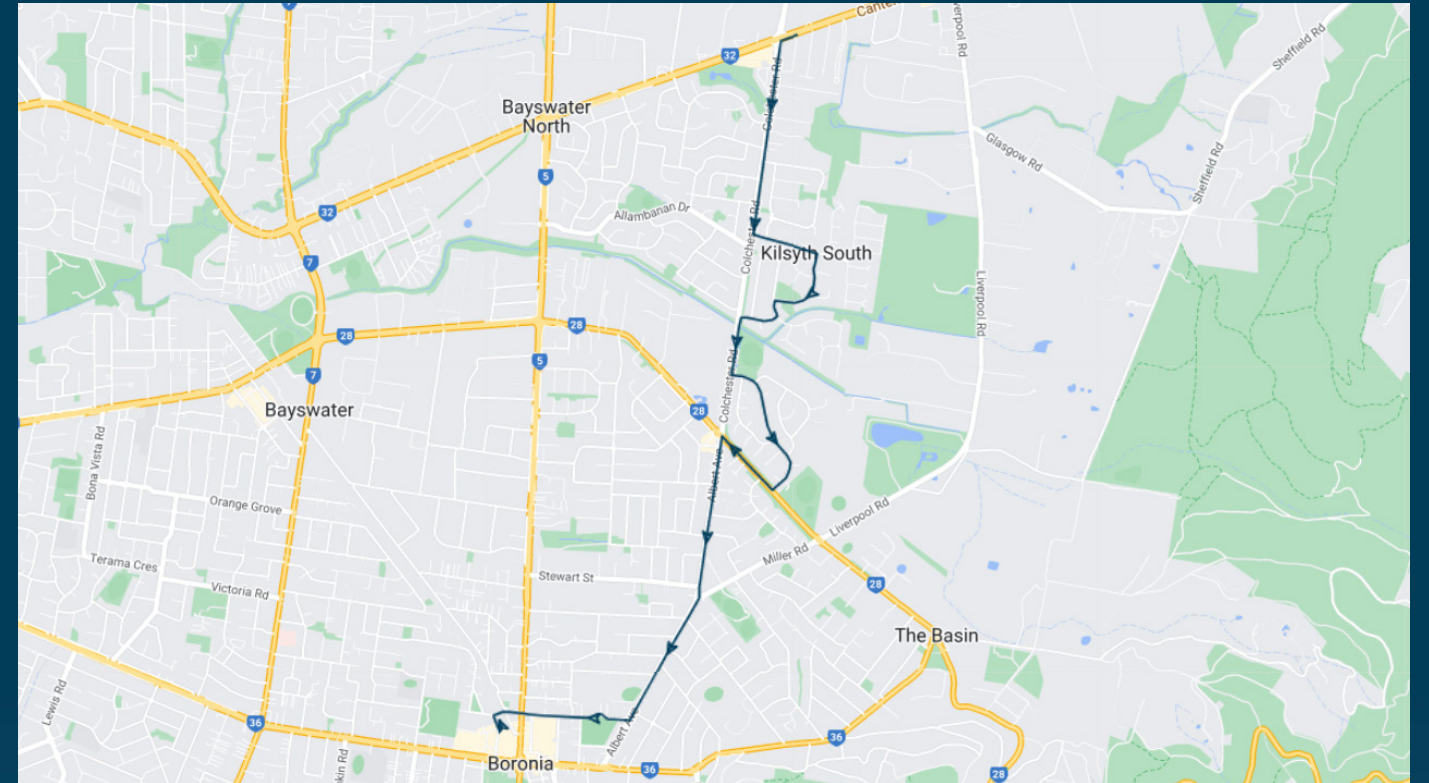

To view our list of live tracked services, visit www.venturabus.com.au

Times listed are estimated times only, it is advised to arrive at your stop earlier than the listed time to avoid missing your bus.

You can also download the Ventura Tracker app to view real time bus locations of all services

Boronia K-12 College

Route: 3439 | Morning

Stop ID	Stop Name	Time	Stop ID	Stop Name	Time
9892	Club Kilsyth/Colchester Rd	07:46			
9879	Colchester Rd/Collier Rd	07:49			
9878	Watermoor Ave/Collier Rd	07:49			
9877	Collier Rd/Rendcomb St	07:50			
9876	Colesbourne Ct/Rendcomb St	07:50			
9875	Watermoor Ave/Rendcomb St	07:50			
9874	Eycot St/Watermoor Ave	07:51			
9873	Colchester Rd/Eycot St	07:51			
9867	Alchester Village/Albert Ave	07:56			
9866	166 Albert Ave	07:57			
9865	Shalimar Cres/Albert Ave	07:57			
9864	116 Albert Ave	07:58			
9863	Mount View Rd/Albert Ave	07:59			
9862	Ronald Cres/Albert Ave	07:59			
9861	42 Albert Ave	08:00			
9860	Chandler Park/Chandler Rd	08:01			
9859	Boronia Mall/Chandler Rd	08:02			
20998	Boronia Station	08:03			

Boronia K-12 College

Route: 3439 | Morning

TURN DIRECTIONS

Via Canterbury Rd, left Colchester Rd, right Collier Rd, right Rendcomb St, left Watermoor Ave, right Eycot St, left Colchester Rd, left Beresford Rd, right Mountain Hwy, left Albert Ave, right Chandler Rd, right Erica Ave to Boronia Station