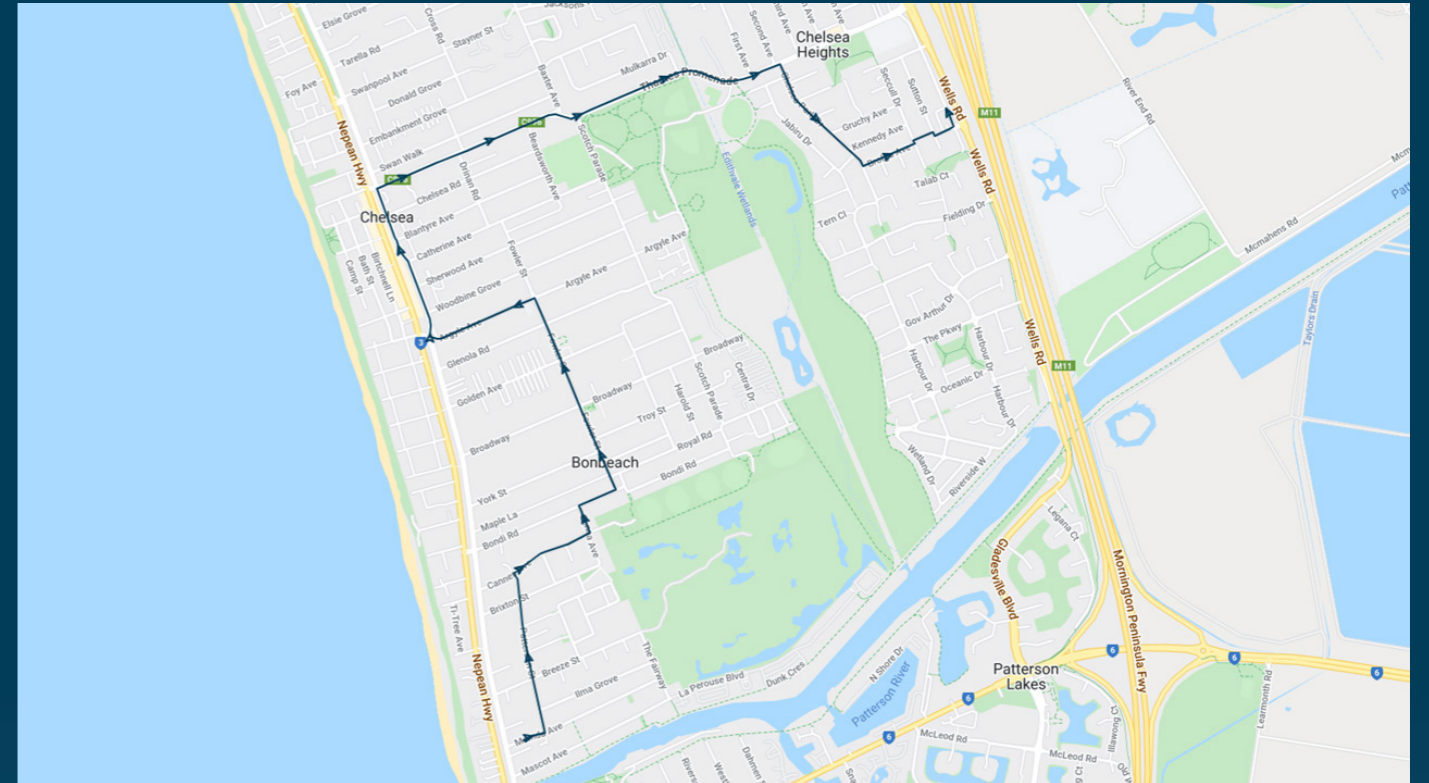

Chelsea Heights Primary School

Route: 2218 | Morning

Stop ID	Stop Name	Time	Stop ID	Stop Name	Time
2786	Station Street	07:45			
2787	Breeze Street	07:45			
2788	Warren Street	07:46			
2789	Monaco Avenue	07:47			
2790	Bondi Road	07:48			
2791	Royal Road	07:49			
2792	Broadway	07:49			
2793	Glenola Road	07:50			
2794	Chelsea PS	07:51			
2795	St Joseph's Catholic School	07:52			
42273	Chelsea	07:53			
8537	Station St	07:55			
8565	Beardsworth Avenue	07:56			
8579	Chelsea Bicentennial Park	07:57			
44162	Mulkarra Dr	07:57			
8589	First Avenue	07:59			
8602	Jennison Court	08:00			

Chelsea Heights Primary School

Route: 2218 | Morning

TURN DIRECTIONS

Via Menda Avenue, left Patterson Street, right Cannes Avenue, left Genoa Avenue, right Bondi Road, left Fowler Street, left Argyle Avenue, right Station Street, right Thames Promenade, right Chelsea Park Drive

To view our list of live tracked services, visit www.venturabus.com.au

Times listed are estimated times only, it is advised to arrive at your stop earlier than the listed time to avoid missing your bus.
You can also download the Ventura Tracker app to view real time bus locations of all services