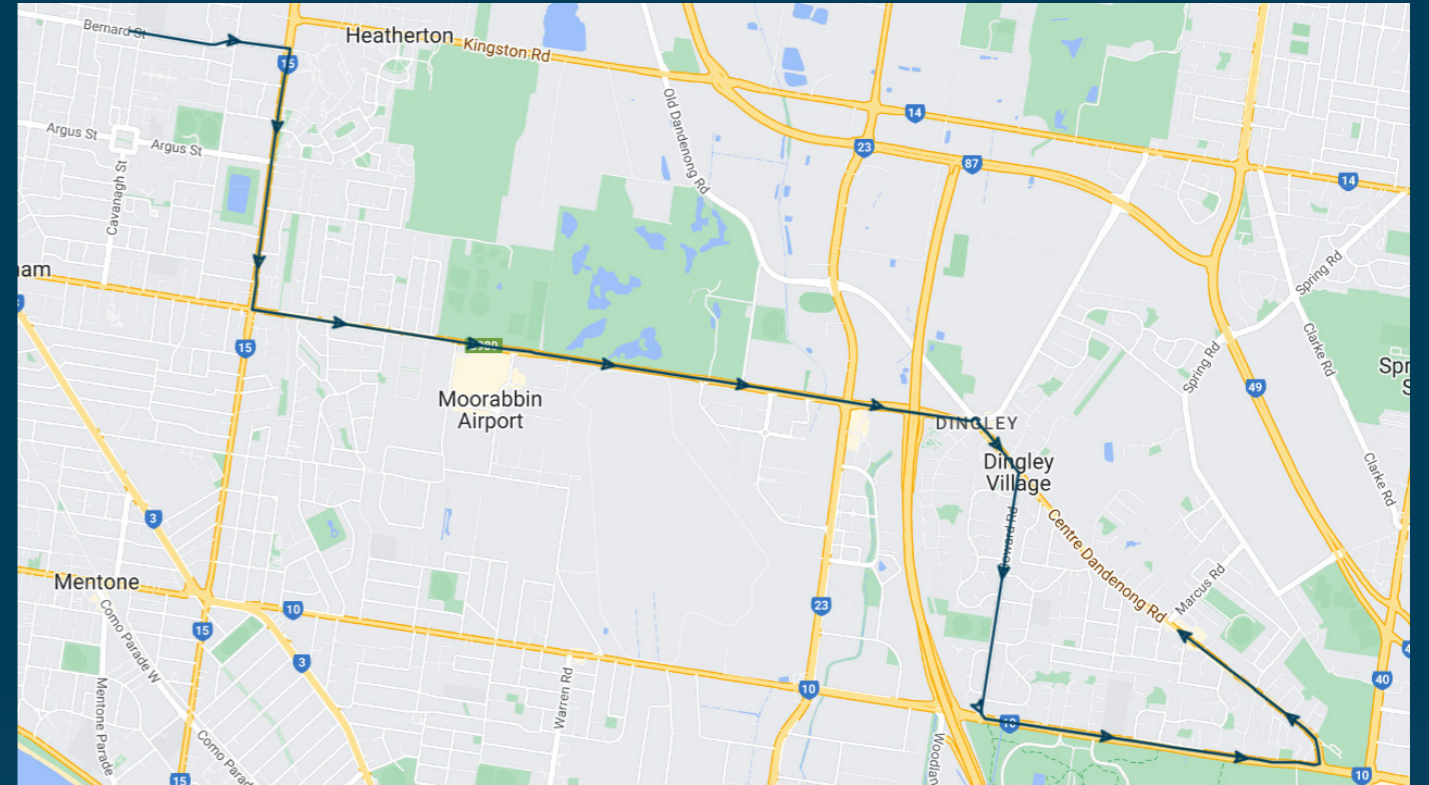

Times listed are estimated times only, it is advised to arrive at your stop earlier than the listed time to avoid missing your bus.

You can also download the Ventura Tracker app to view real time bus locations of all services

Cheltenham Secondary College

Route: 3126 | Afternoon