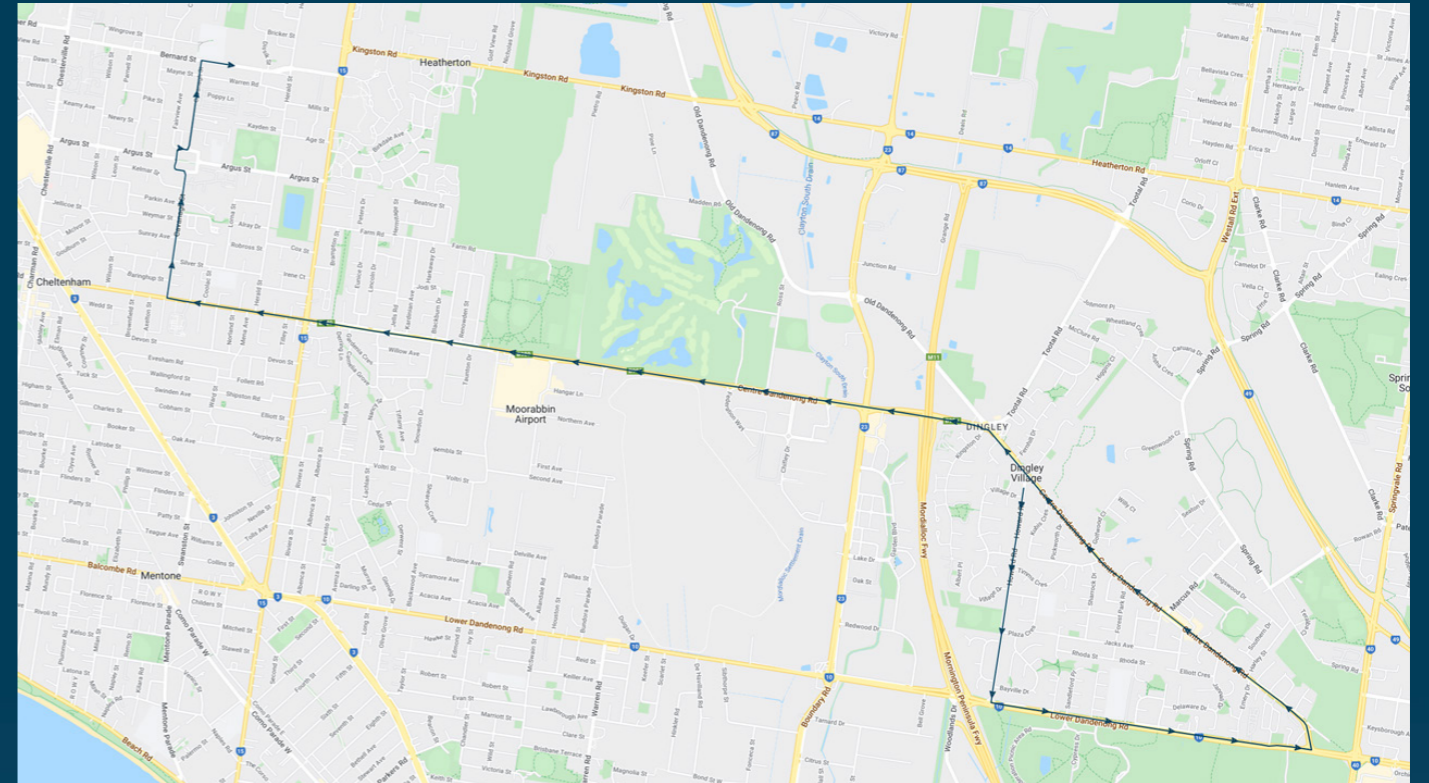

Times listed are estimated times only, it is advised to arrive at your stop earlier than the listed time to avoid missing your bus.

You can also download the Ventura Tracker app to view real time bus locations of all services

# Cheltenham Secondary College

Route: 3107 | Morning

Stop ID	Stop Name	Time	Stop ID	Stop Name	Time
2883	Centre Dandenong Road	08:06	3415	Berkefeld Court	08:27
2882	Earlwood Street	08:06	10909	Primrose Avenue	08:30
2881	Timms Crescent	08:06	10876	Cheltenham Secondary College	08:31
2880	Plaza Crescent	08:07			
2879	Lower Dandenong Road	08:08			
3542	Howard Road	08:08			
3543	Sandleford Place	08:09			
3544	St Marks School	08:09			
3545	Cassava Court	08:09			
3546	Lower Dandenong Road	08:10			
3547	Greenwood Village Mews	08:10			
2891	Golf Links Crescent	08:12			
2890	Emery Drive	08:12			
2889	Jannali Drive	08:13			
2888	Dingley Village SC	08:13			
2887	Marjorie Avenue	08:14			
2886	Shelford Grove	08:14			
2885	Sharrock Drive	08:15			
2884	Howard Road	08:16			
4326	Tootal Road	08:17			
3425	Boundary Road	08:18			
3424	Ross Street	08:19			
3423	Federation Way	08:20			
3422	Moorabbin Airport	08:20			
16763	Central Boulevard	08:22			
3420	DFO Centre	08:22			
4325	Grange Road	08:23			
3419	Hibiscus Avenue	08:24			
3418	Jacaranda Avenue	08:24			
3417	Warrigal Road	08:25			
3416	Merton Close	08:26			

### TURN DIRECTIONS

Via Howard Road, left Lower Dandenong Road, left Centre Dandenong Road, right Cavanagh Street, through Friendship Square Cavanagh, right Bernard Street

To view our list of live tracked services, visit [www.venturabus.com.au](http://www.venturabus.com.au)