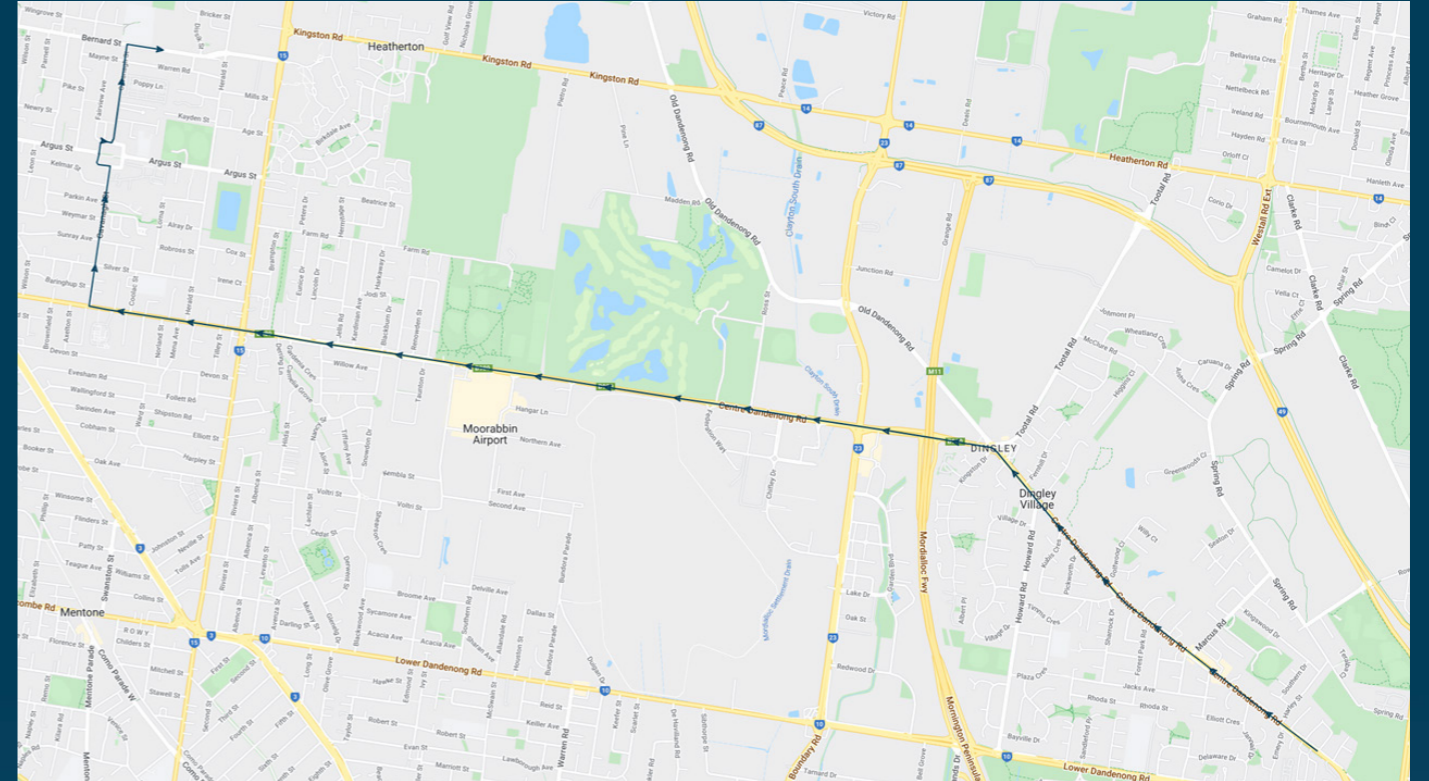

## Route: 2250 | Morning

Stop ID	Stop Name	Time	Stop ID	Stop Name	Time
2891	Golf Links Crescent	08:00			
2890	Emery Drive	08:01			
2889	Jannali Drive	08:01			
2888	Dingley Village SC	08:02			
2887	Marjorie Avenue	08:03			
2886	Shelford Grove	08:04			
2885	Sharrock Drive	08:05			
2884	Howard Road	08:06			
4326	Tootal Road	08:08			
3425	Boundary Road	08:09			
3424	Ross Street	08:11			
3423	Federation Way	08:12			
3422	Moorabbin Airport	08:13			
16763	Central Boulevard	08:16			
3420	DFO Centre	08:17			
4325	Grange Road	08:18			
3419	Hibiscus Avenue	08:19			
3418	Jacaranda Avenue	08:20			
3417	Warrigal Road	08:21			
3416	Merton Close	08:22			
3415	Berkefeld Court	08:24			
10909	Primrose Avenue	08:28			
10876	Cheltenham Secondary College	08:30			

### TURN DIRECTIONS

Via Centre Dandenong Road, right Cavanagh Street, through Friendship Square, right Bernard to Cheltenham Secondary College

To view our list of live tracked services, visit [www.venturabus.com.au](http://www.venturabus.com.au)

### TURN DIRECTIONS

Via Howard Road, left Lower Dandenong Road, left Centre Dandenong Road, right Cavanagh Street, through Friendship Square Cavanagh, right Bernard Street

To view our list of live tracked services, visit [www.venturabus.com.au](http://www.venturabus.com.au)

### TURN DIRECTIONS

Via Bernard St, right Warrigal Rd, left Centre Dandenong Rd, right Howard Rd, left Lower Dandenong Rd, left Centre Dandenong Rd to Dingley Village Shops

To view our list of live tracked services, visit [www.venturabus.com.au](http://www.venturabus.com.au)