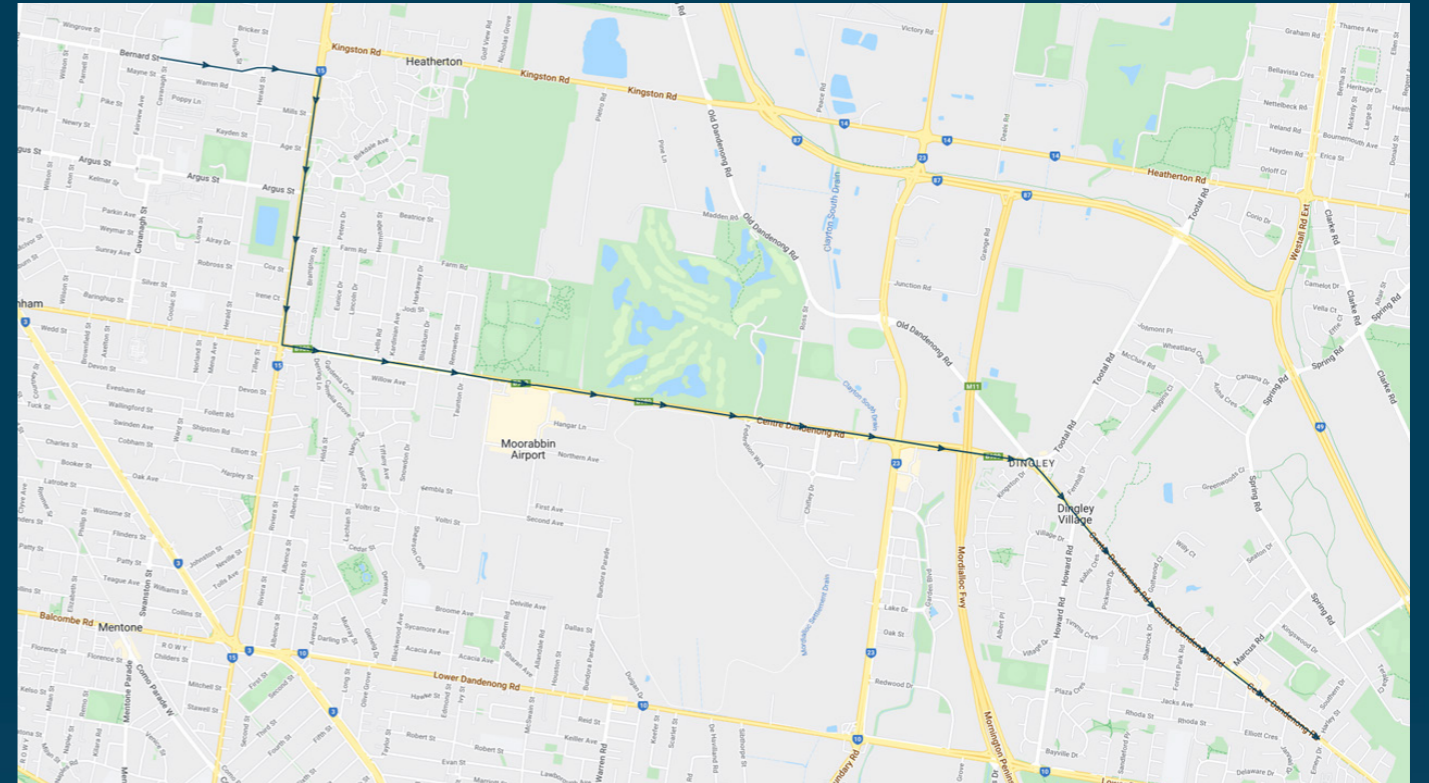

### TURN DIRECTIONS

Via Howard Road, left Lower Dandenong Road, left Centre Dandenong Road, right Cavanagh Street, through Friendship Square Cavanagh, right Bernard Street

To view our list of live tracked services, visit [www.venturabus.com.au](http://www.venturabus.com.au)

# Cheltenham Secondary College

Route: 2251 | Afternoon

Stop ID	Stop Name	Time	Stop ID	Stop Name	Time
10876	Cheltenham Secondary College	15:20			
10877	Dissik Street	15:22			
10878	Warrigal Road	15:23			
9641	Kingston Centre	15:23			
9640	Age St	15:24			
9639	Argus St	15:24			
9638	Farm Road	15:25			
9637	Tanti St	15:26			
3620	Warrigal Road	15:26			
3621	Jells Road	15:27			
3622	Blackburn Drive	15:28			
3623	Grange Road	15:28			
3624	DFO Centre	15:29			
4214	Moorabbin Airport	15:29			
3625	Moorabbin Airport	15:31			
4213	Ross Street	15:32			
3626	Boundary Road	15:33			
3627	Boundary Road	15:33			
4212	Tootal Road	15:34			
2883	Centre Dandenong Road	15:36			

## TURN DIRECTIONS

Via Bernard Street, right Warrigal Road, left Centre Dandenong Road

To view our list of live tracked services, visit [www.venturabus.com.au](http://www.venturabus.com.au)

Times listed are estimated times only, it is advised to arrive at your stop earlier than the listed time to avoid missing your bus.

### TURN DIRECTIONS

Via Bernard St, right Warrigal Rd, left Centre Dandenong Rd, right Howard Rd, left Lower Dandenong Rd, left Centre Dandenong Rd to Dingley Village Shops

To view our list of live tracked services, visit [www.venturabus.com.au](http://www.venturabus.com.au)