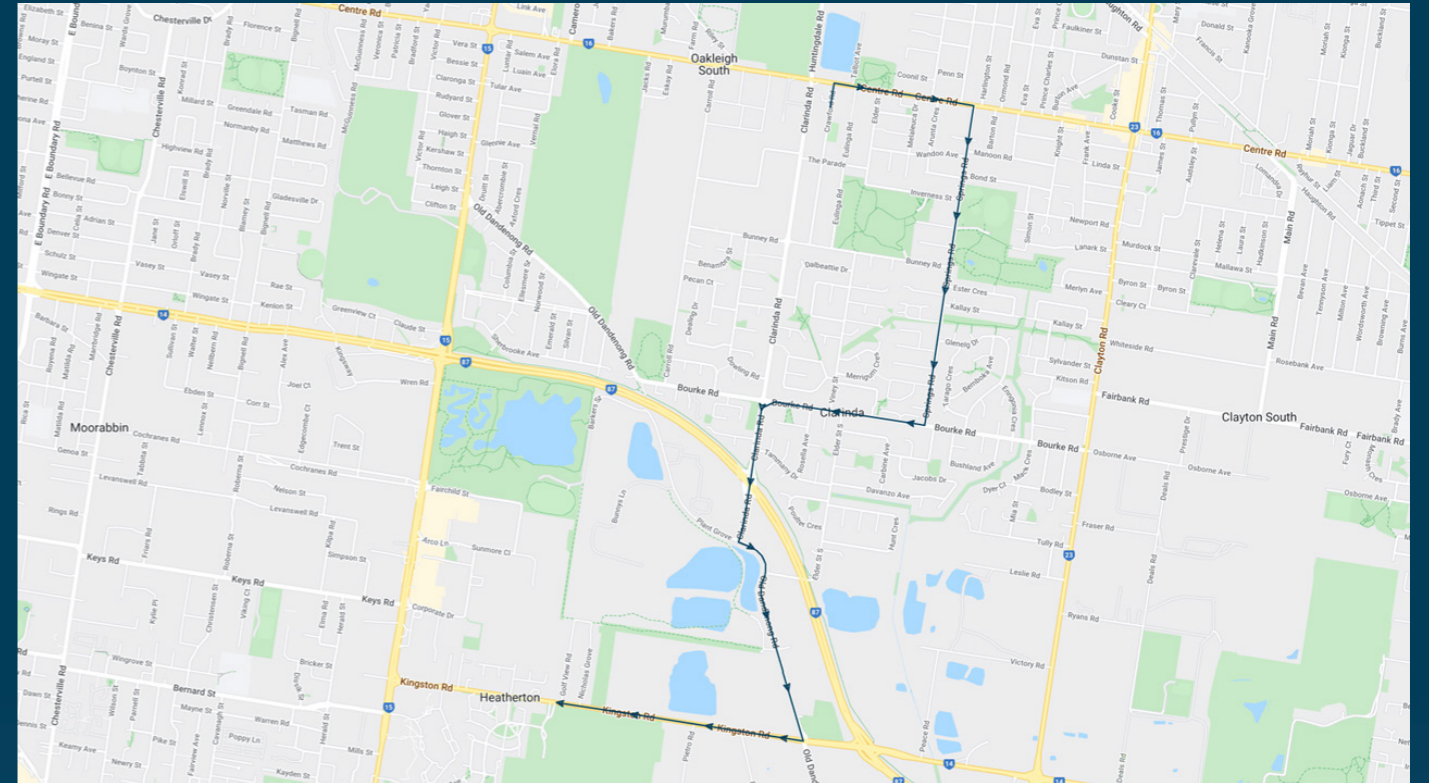

Clarinda Primary School

Route: 3106 | Morning

TURN DIRECTIONS

Via Clarinda Road, left Bourke Road, left Springs Road, left Centre Road, left Crawford Road to Clarinda Primary School

To view our list of live tracked services, visit www.venturabus.com.au

Times listed are estimated times only, it is advised to arrive at your stop earlier than the listed time to avoid missing your bus.

You can also download the Ventura Tracker app to view real time bus locations of all services

Clarinda Primary School

Route: 3110 | Afternoon

Stop ID	Stop Name	Time	Stop ID	Stop Name	Time
46603	Clarinda Primary School	15:45			
8180	Crawford Road	15:45			
8181	Elder St	15:45			
8182	Melaleuca Dr	15:46			
8183	Scotsburn Avenue	15:46			
10900	Centre Road	15:47			
11424	Bond Street	15:47			
11425	Namatjira Park	15:48			
10491	Springs Road	15:50			
10492	Clarinda SC	15:51			
10494	Bourke Road	15:51			
11432	Tammany Drive	15:52			
11433	Old Dandenong Road	15:53			
11434	Henry Street	15:55			
10395	Old Dandenong Road	15:56			
10394	Pietro Road	15:57			
10393	Kingston Road	15:58			
46607	Kingston Road	15:59			

Clarinda Primary School

Route: 3110 | Afternoon

TURN DIRECTIONS

Depart Clarinda Primary School via Crawford Road, right Centre Road, right Springs Road, right Bourke Road, left Clarinda Road, left Old Dandenong Road, right Kingston Road, left Golf View Road