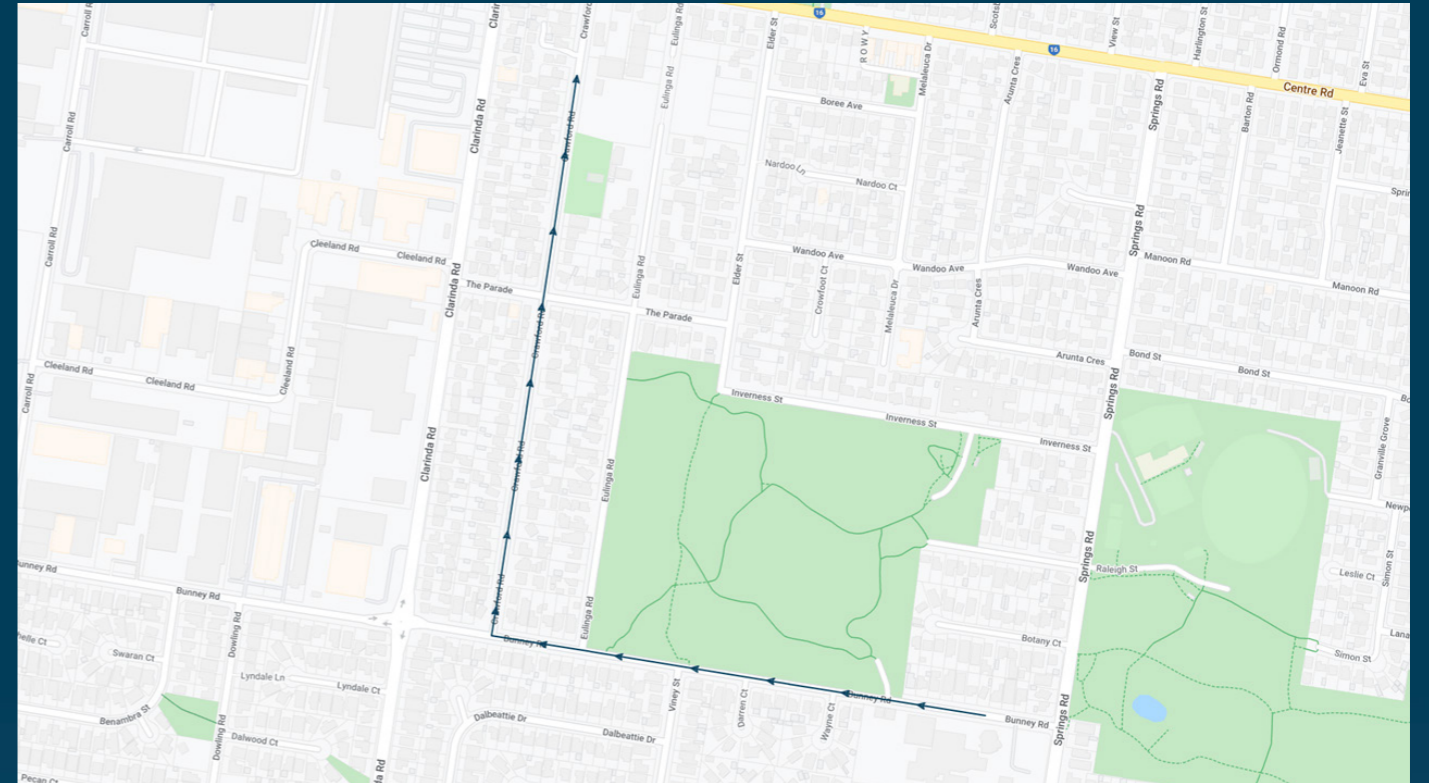

You can also download the Ventura Tracker app to view real time bus locations of all services

Clarinda Primary School

Route: 3125 | Afternoon

Stop ID	Stop Name	Time	Stop ID	Stop Name	Time
---------	-----------	------	---------	-----------	------

11426	Springs Road	15:40			
11427	Bald Hill Park	15:40			
46603	Clarinda Primary School	15:44			

Clarinda Primary School

Route: 3125 | Afternoon

TURN DIRECTIONS

Depart St Andrew's Primary School Via Bunney Road, right Crawford Road

You can also download the Ventura Tracker app to view real time bus locations of all services