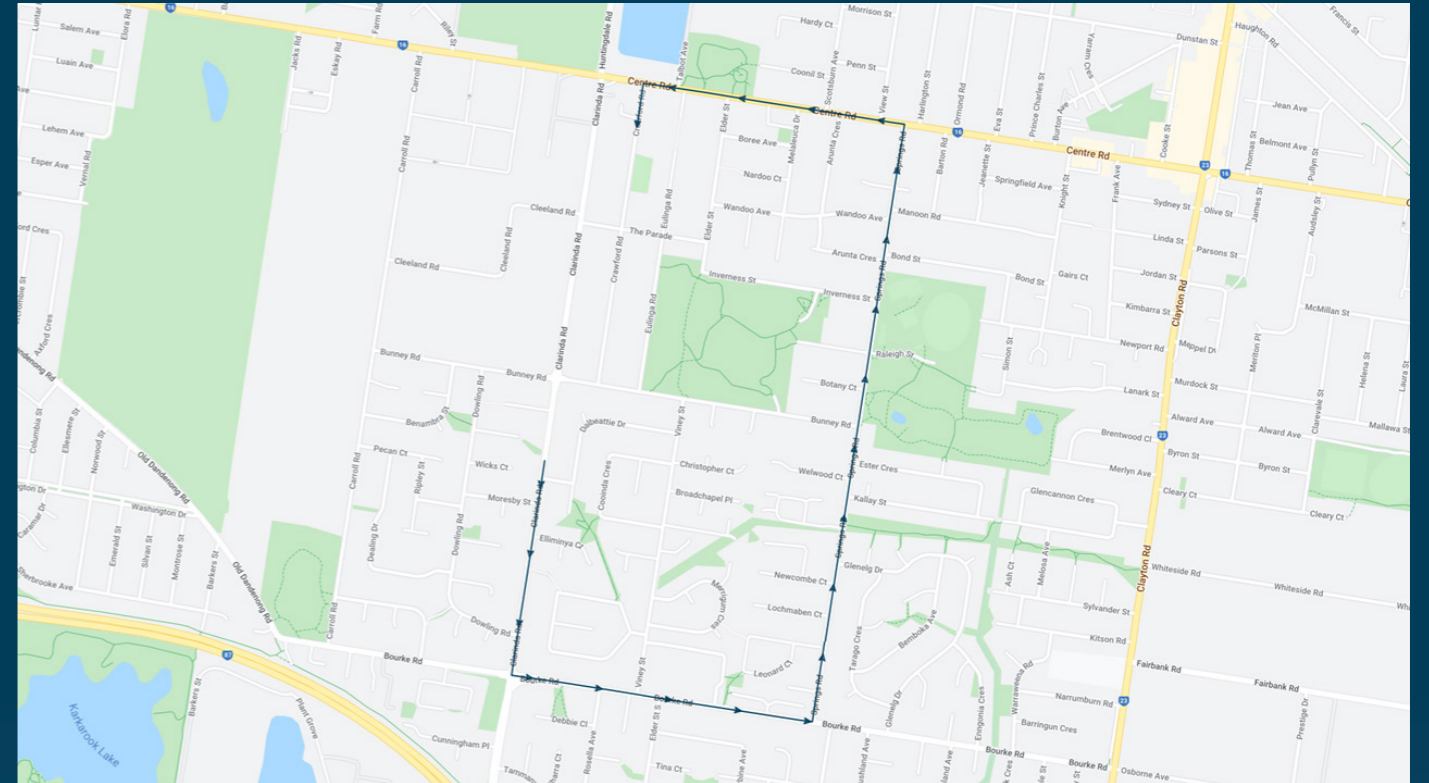

To view our list of live tracked services, visit www.venturabus.com.au

Times listed are estimated times only, it is advised to arrive at your stop earlier than the listed time to avoid missing your bus.

You can also download the Ventura Tracker app to view real time bus locations of all services

Clarinda Primary School

Route: 3106 | Morning

Stop ID	Stop Name	Time	Stop ID	Stop Name	Time
11429	Tatiara Avenue	08:35			
11430	Eliminya Ct	08:35			
11431	Bourke Road	08:36			
8363	Clarinda Road	08:36			
8364	Clarinda Community Library	08:37			
9478	Clarinda SC	08:37			
9479	Springs Road	08:38			
46610	St Andrews Primary School	08:40			
10902	Namatjira Park	08:41			
10901	Bond Street	08:42			
11423	Centre Road	08:42			
6480	Springs Road	08:42			
6481	Elder St	08:43			
6482	Eulinga Road	08:44			
6483	Crawford Road	08:44			
46602	Clarinda Primary School	08:45			

Clarinda Primary School

Route: 3106 | Morning

TURN DIRECTIONS

Via Clarinda Road, left Bourke Road, left Springs Road, left Centre Road, left Crawford Road to Clarinda Primary School

To view our list of live tracked services, visit www.venturabus.com.au

Times listed are estimated times only, it is advised to arrive at your stop earlier than the listed time to avoid missing your bus.

You can also download the Ventura Tracker app to view real time bus locations of all services