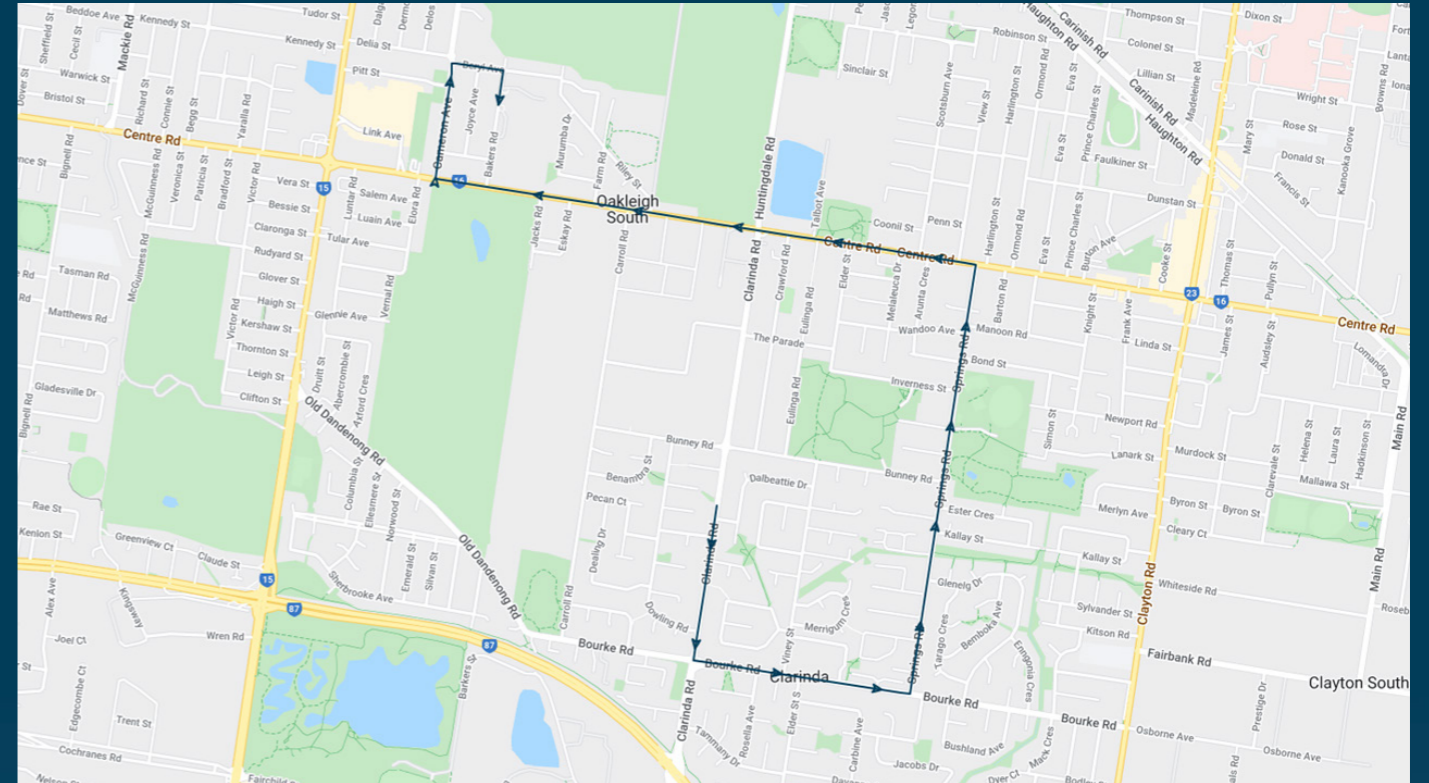

Clarinda Primary School

Route: 3105 | Morning

Stop ID	Stop Name	Time	Stop ID	Stop Name	Time
11429	Tatiara Avenue	08:10			
11430	Elliminya Ct	08:10			
11431	Bourke Road	08:11			
8363	Clarinda Road	08:11			
8364	Clarinda Community Library	08:11			
9478	Clarinda SC	08:12			
9479	Springs Road	08:12			
10902	Namatjira Park	08:14			
10901	Bond Street	08:15			
11423	Centre Road	08:16			
6480	Springs Road	08:16			
6481	Elder St	08:17			
6482	Eulinga Road	08:17			
6483	Crawford Road	08:17			
6484	Huntingdale Road	08:18			
6485	Windsor Avenue	08:18			
6487	Carroll Road	08:19			
6488	Norma Avenue	08:20			
6489	Beryl Avenue	08:21			
46601	South Oakleigh College	08:22			

Clarinda Primary School

Route: 3105 | Morning

TURN DIRECTIONS

Via Clarinda Road, left Bourke Road, left Springs Road, left Centre Road, right Cameron Avenue, right Beryl Avenue, right Bakers Road to South Oakleigh College/Barkers Road

To view our list of live tracked services, visit www.venturabus.com.au

Times listed are estimated times only, it is advised to arrive at your stop earlier than the listed time to avoid missing your bus.

You can also download the Ventura Tracker app to view real time bus locations of all services