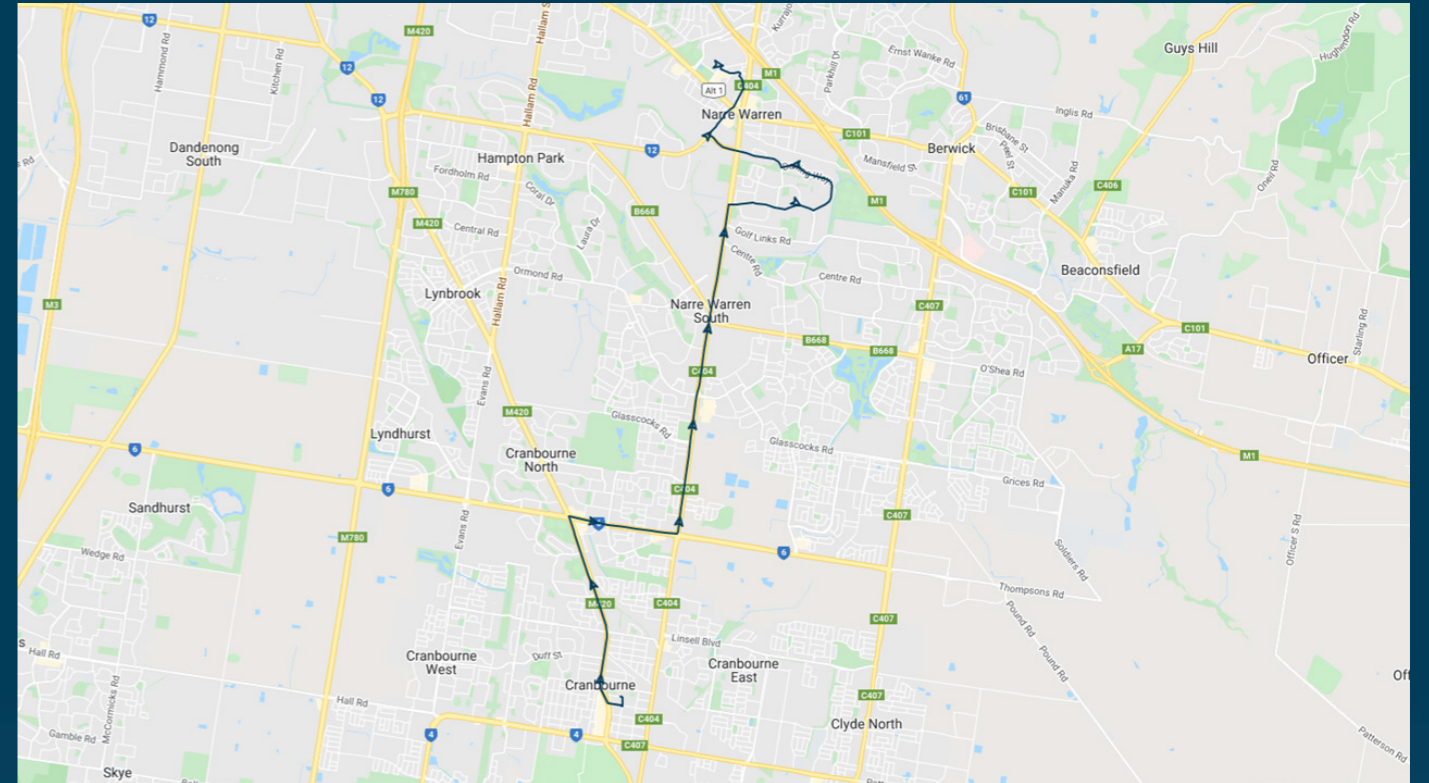

Cranbourne Secondary College

Route: 1533 | Afternoon

Stop ID	Stop Name	Time	Stop ID	Stop Name	Time
44487	Cranbourne Secondary College	15:20	21027	Fountain Gate SC	15:45
18113	Alexander St	15:21			
17265	Station St	15:21			
18115	Camms Road	15:22			
13561	Clairmont Avenue	15:23			
18117	Lesdon Avenue	15:24			
13559	Thompson Parkway SC	15:25			
13558	Rosebank Drive	15:26			
13557	Courtenay Avenue	15:26			
23332	Rapallo Way	15:27			
23333	Thompsons Road	15:28			
13556	Hamilton Dr	15:28			
51399	Rosebank Dr	15:29			
23334	Casey Central Park	15:30			
13555	Casey Central SC	15:31			
13554	Galloway Dr	15:31			
13553	Baringa Park Drive	15:32			
13552	Pound Road	15:33			
13478	Casey College	15:34			
13479	Mack Road	15:34			
13549	Ireland Avenue	15:36			
13548	Coonara Court	15:36			
13547	Rosemont Drive	15:37			
13545	Darling Way	15:38			
13544	Darling Way	15:38			
13543	Woodlands Crescent	15:39			
13542	Upton Crescent	15:40			
13541	Darling Way	15:40			
13540	Tingle Close	15:41			
13539	Casey Gardens Day Hospital	15:41			
3079	Narre Warren Station	15:42			

Times listed are estimated times only, it is advised to arrive at your stop earlier than the listed time to avoid missing your bus.

You can also download the Ventura Tracker app to view real time bus locations of all services

Cranbourne Secondary College

Route: 1533 | Afternoon

TURN DIRECTIONS

Depart Cranbourne Secondary College via Codrington Street, right Stawell Street, right High/South Gippsland Highway, right Thompsons Road, left Narre Warren-Cranbourne, right Fleetwood Drive, left Darling Way, right Saxonwood Drive into Fullard Road, right Webb Street, left Princes Highway, right Overland Drive to Fountain Gate Shopping Centre

To view our list of live tracked services, visit www.venturabus.com.au