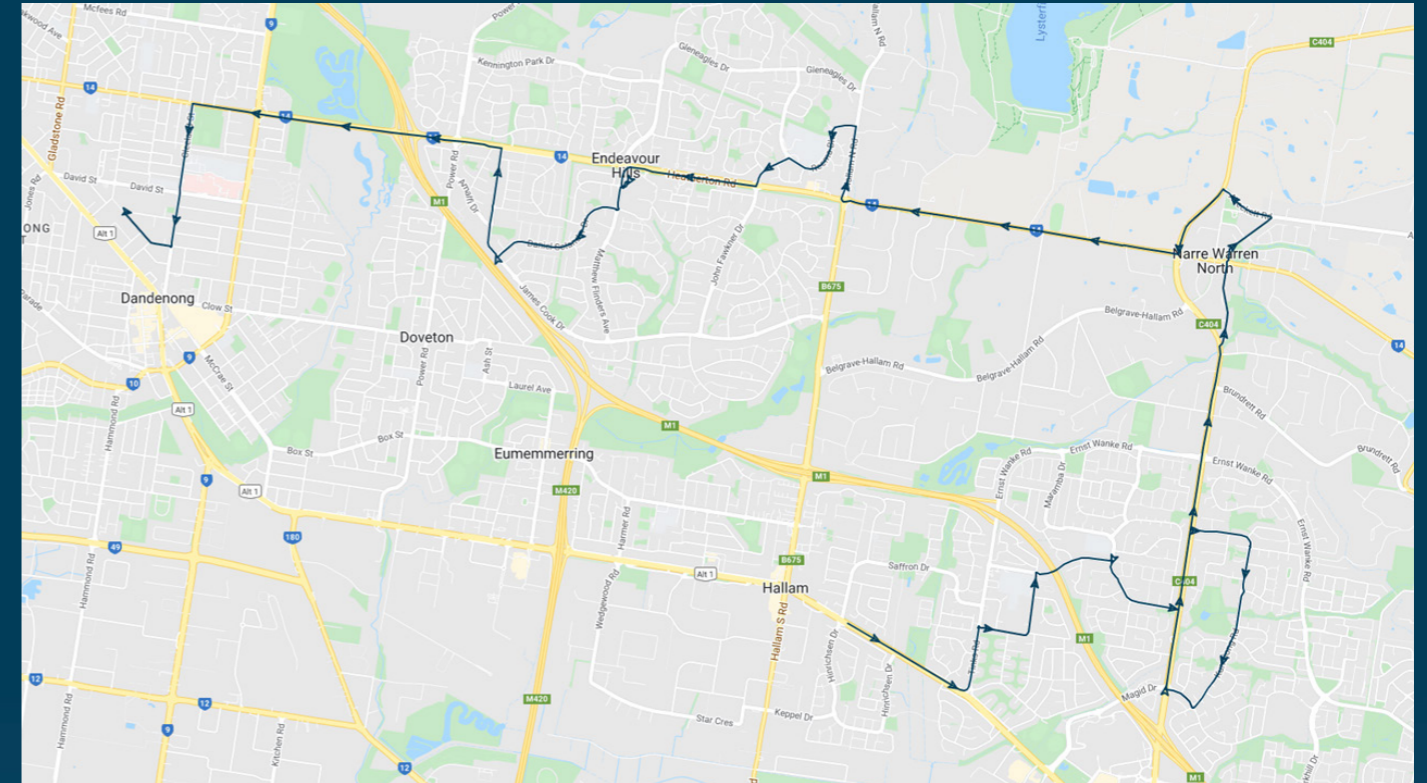

Times listed are estimated times only, it is advised to arrive at your stop earlier than the listed time to avoid missing your bus.

You can also download the Ventura Tracker app to view real time bus locations of all services

Dandenong High School

Route: 2238 | Morning