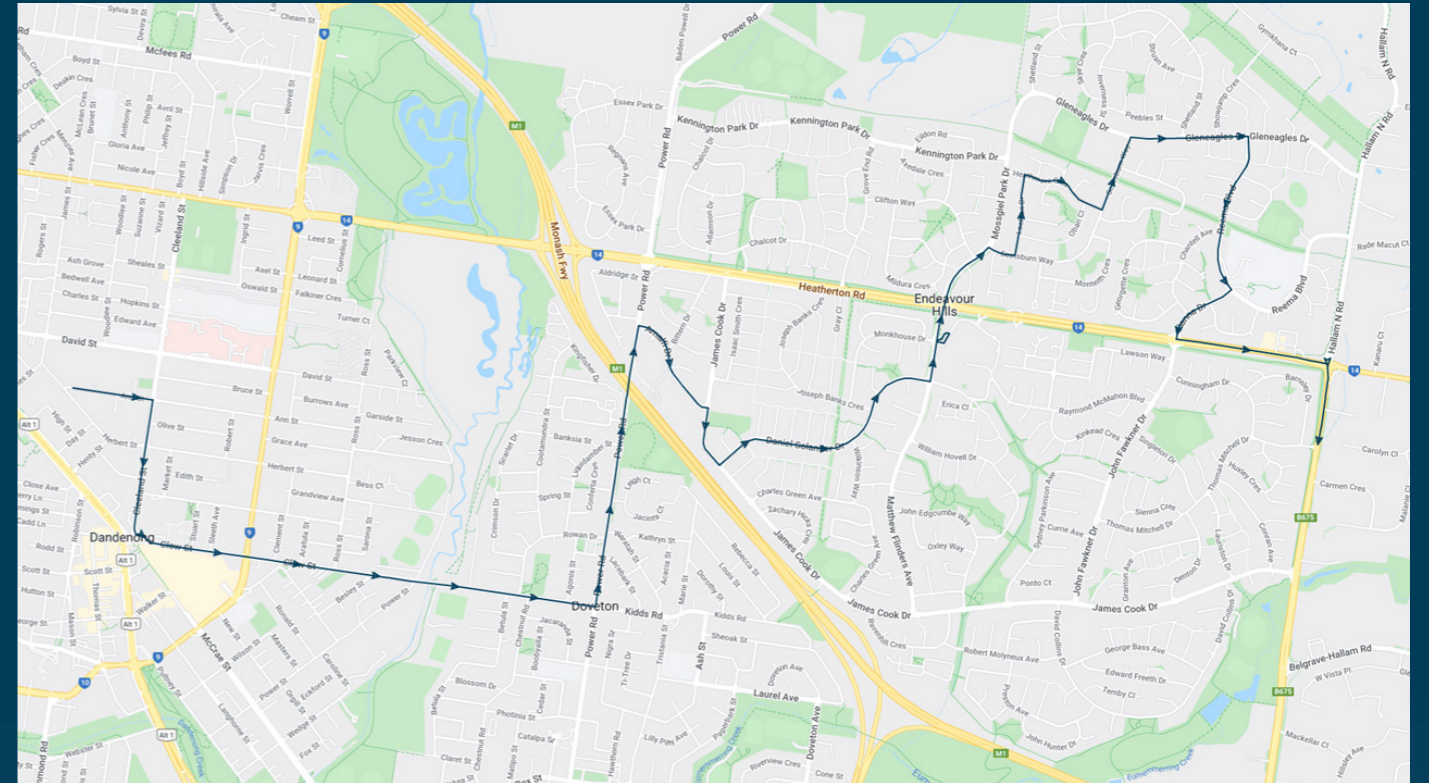

## Route: 2249 | Afternoon

Stop ID	Stop Name	Time	Stop ID	Stop Name	Time
46605	Dandenong High School	15:35	2955	Gleneagles Secondary Col	15:57
2874	Ann Street	15:35	2956	Chantell Avenue	15:58
2875	Herbert Street	15:36	14610	Thomas Mitchell Dr	16:01
2876	Dandenong Market	15:37			
1311	Stuart St	15:37			
1312	Clement St	15:38			
1313	Ross St	15:39			
1314	Robert Booth Reserve	15:40			
1315	Betula St	15:40			
1316	Power Road	15:41			
1317	Linden Place SC	15:42			
1318	Plum St	15:43			
1319	Power Reserve	15:43			
817	Delos Court	15:45			
44506	Endeavour Hills Secondary College	15:45			
818	James Cook Dr	15:45			
819	James Cook PS	15:46			
820	Jones Court	15:47			
821	Johnson Place	15:47			
822	Dampier Court	15:48			
3028	Endeavour Hills SC	15:50			
823	Cavendish Ct	15:51			
824	Lachlan Drive	15:51			
825	Aaran Close	15:52			
826	Heathmere Crescent	15:52			
827	Muirkirk Close	15:53			
828	Crossdale Rise	15:54			
829	Mossgiel Park PS	15:54			
830	Shetland Street	15:55			
831	Reema Boulevard	15:55			
2948	Maryrose Crescent	15:56			

Times listed are estimated times only, it is advised to arrive at your stop earlier than the listed time to avoid missing your bus.

You can also download the Ventura Tracker app to view real time bus locations of all services

## Route: 2249 | Afternoon