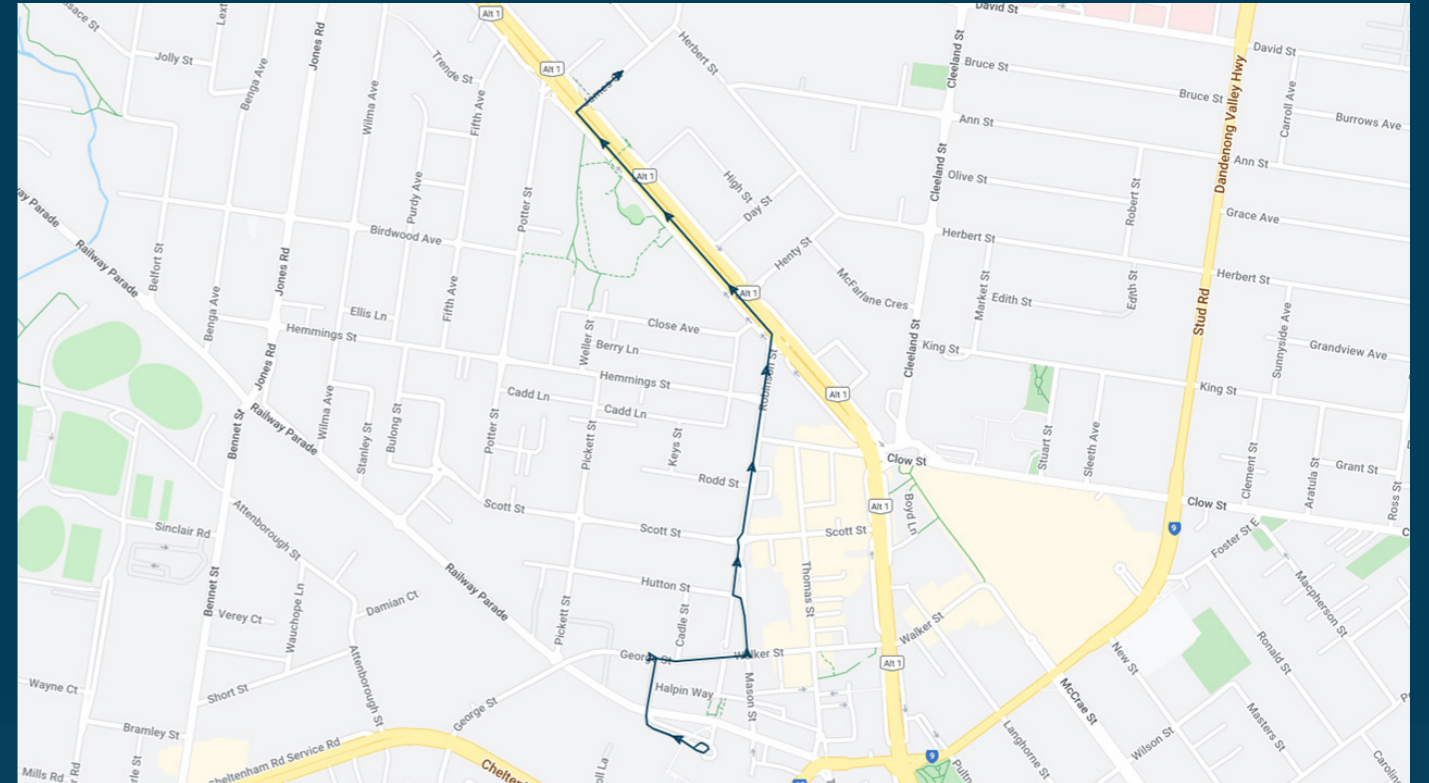

To view our list of live tracked services, visit [www.venturabus.com.au](http://www.venturabus.com.au)

# Dandenong High School

Route: 2274 | Morning

Stop ID	Stop Name	Time	Stop ID	Stop Name	Time
---------	-----------	------	---------	-----------	------

19820	Dandenong Station	08:17			
45898	Dandenong Town Centre	08:20			
44897	Dandenong High School	08:27			

Times listed are estimated times only, it is advised to arrive at your stop earlier than the listed time to avoid missing your bus.

You can also download the Ventura Tracker app to view real time bus locations of all services

## TURN DIRECTIONS

Depart Dandenong Station via Riddock Street, right George Street into Walker, left Mason Street, right Robinson Street, left Princes Highway, right James to Dandenong High School?

To view our list of live tracked services, visit [www.venturabus.com.au](http://www.venturabus.com.au)