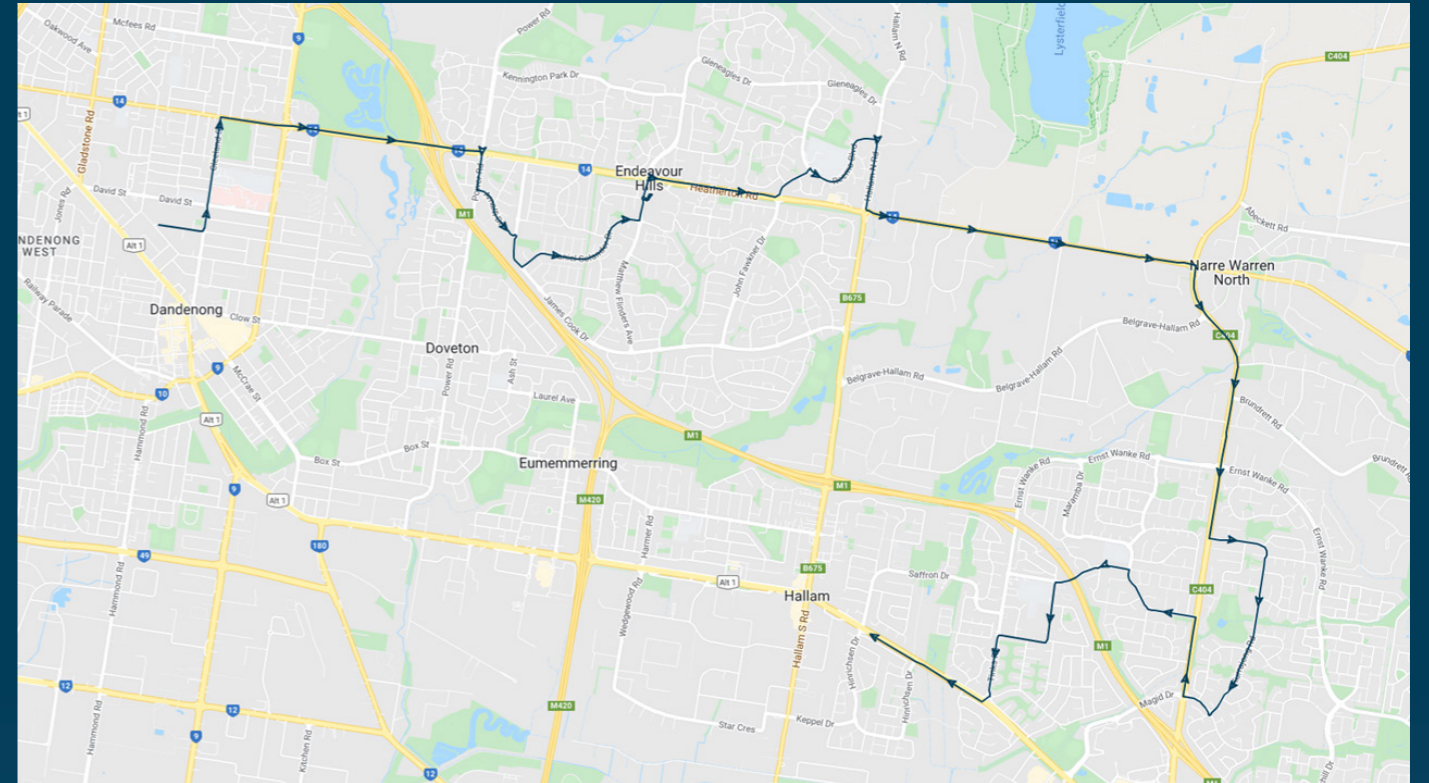

## TURN DIRECTIONS

Depart Dandenong Station via Riddock Street, right George Street into Walker, left Mason Street, right Robinson Street, left Princes Highway, right James to Dandenong High School?

To view our list of live tracked services, visit [www.venturabus.com.au](http://www.venturabus.com.au)

## Route: 2238 | Afternoon

Stop ID	Stop Name	Time	Stop ID	Stop Name	Time
46605	Dandenong High School	15:57	13519	Song Street	16:34
2226	Dandenong Hospital	15:58	14606	Prospect Hill Road	16:34
2227	Chisholm TAFE	15:58	12857	Madison Avenue	16:38
2303	Oasis Pool	15:59	12856	Fountain Gate Secondary Col	16:39
27783	Simpson Dr	16:00	12855	Fountain Gate PS	16:40
27784	Ingrid St	16:00	12854	Sylvanwood Crescent	16:40
27785	Khalil Avenue	16:01	3743	Hollydene Ct	16:41
3119	Aldridge St	16:05	4225	Tinks Road	16:42
817	Delos Court	16:05	4226	Hinrichsen Drive	16:43
818	James Cook Dr	16:06	4227	Fitzgerald Road	16:45
819	James Cook PS	16:07			
820	Jones Court	16:07			
821	Johnson Place	16:08			
822	Dampier Court	16:09			
47716	Lorraine Kovacs Reserve	16:09			
51291	Hanna Dr	16:13			
815	Chantell Avenue	16:13			
23040	Gleneagles Secondary College	16:14			
27799	Brando Ct	16:15			
45912	Maranatha Christian School	16:15			
22592	Reservoir Road	16:20			
14739	Fox Road	16:27			
13510	Mary Mackillop Catholic PS	16:27			
13511	Narre Warren North Road	16:28			
13512	Kurrajong Road	16:29			
13513	Sarnia Court	16:29			
47140	Ellenvale Drive	16:30			
13515	Oatlands Primary School	16:31			
13516	Archibald Avenue	16:31			
13517	Kallara Crescent	16:32			
13518	Ryelands Drive	16:33			

Times listed are estimated times only, it is advised to arrive at your stop earlier than the listed time to avoid missing your bus.

You can also download the Ventura Tracker app to view real time bus locations of all services

## Route: 2238 | Afternoon