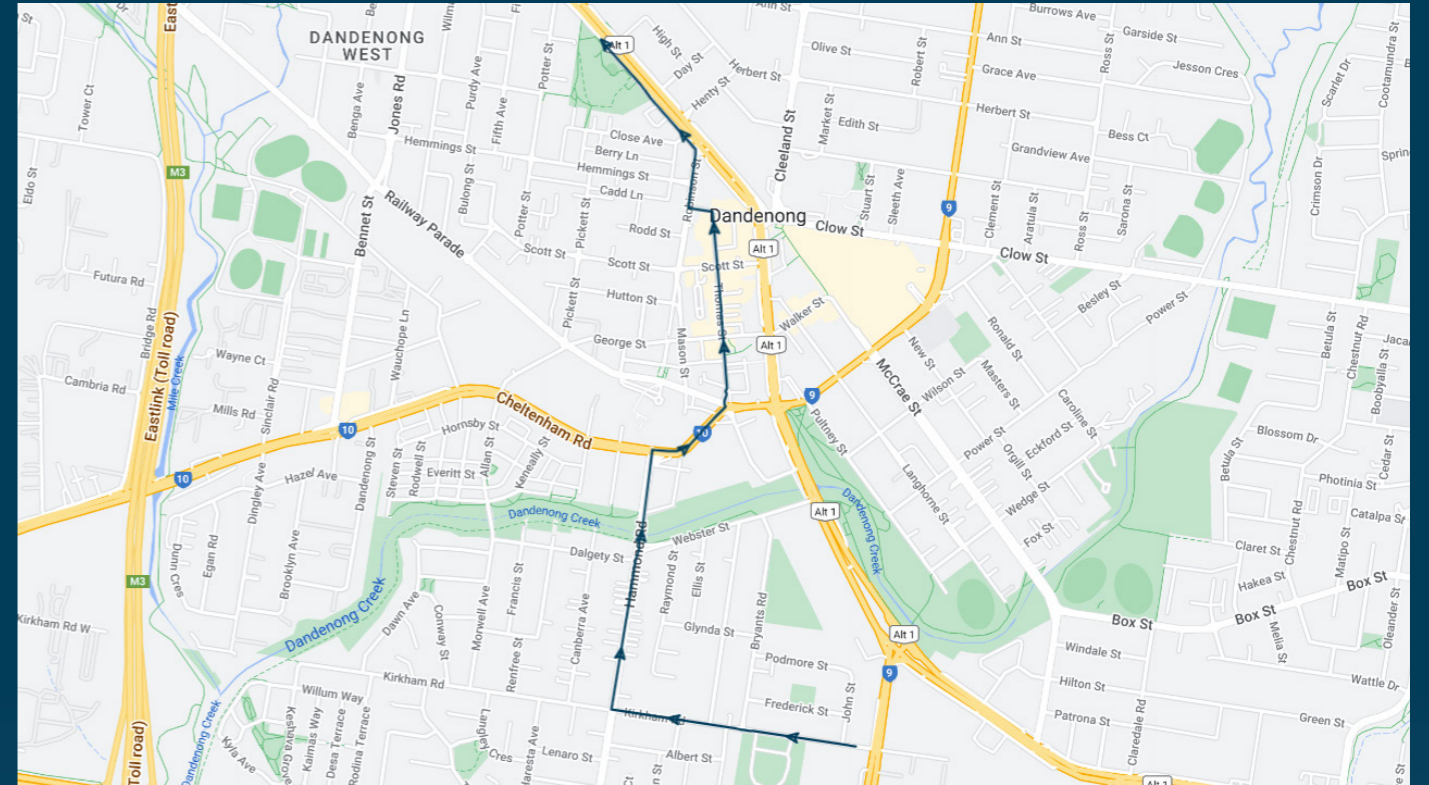

# Dandenong High School

## Route: 2215 | Morning

Stop ID	Stop Name	Time	Stop ID	Stop Name	Time
2943	Frankston-Dandenong Rd/Kirkham Rd	08:30			
2940	Kirkham Rd/Hammond Rd	08:33			
2213	Dalgety St/Hammond Rd	08:34			
46605	Dandenong High School/Ann St	08:45			

### TURN DIRECTIONS

Via Kirkham Rd, right Hammond Rd, right Cheltenham Rd, left Foster St, right Thomas St, left Clow St, right Robinson St, left Princes Hwy Service Rd to Dandenong High School

To view our list of live tracked services, visit [www.venturabus.com.au](http://www.venturabus.com.au)

## Route: 2238 | Morning

Stop ID	Stop Name	Time	Stop ID	Stop Name	Time
3682	Fitzgerald Road	07:40	3040	Johnson Place	08:30
3683	Hinrichsen Drive	07:41	3041	Jones Court	08:31
18626	Fountain Dr	07:43	3042	Daniel Solander Drive	08:32
4268	Guildford Crescent	07:43	3030	Bittern Drive	08:34
13485	Sylvanwood Crescent	07:44	27780	Cornelius St	08:39
13486	Fountain Gate PS	07:45	27781	Ingrid St	08:40
13487	Fountain Gate Secondary Col	07:46	27782	Dandenong Oasis	08:41
13488	Barondi Avenue	07:47	2871	Oasis Pool	08:41
14607	Prospect Hill Retarding Basin	07:51	2872	Chisholm TAFE	08:42
13513	Sarnia Court	07:52	2873	Dandenong Hospital	08:43
47140	Ellenvale Drive	07:53	46605	Dandenong High School	08:45
13515	Oatlands Primary School	07:54			
13516	Archibald Avenue	07:55			
13517	Kallara Crescent	07:56			
13518	Ryelands Drive	07:57			
13519	Song Street	07:58			
14606	Prospect Hill Road	07:59			
14608	Kurrajong Road	08:02			
10237	Narre Warren North Road	08:02			
22594	Ernst Wanke Road	08:03			
22595	Fox Road	08:04			
14609	Crawley Road	08:05			
27821	Narre Warren North Road	08:06			
22509	Heatherton Road	08:12			
22596	Reservoir Road	08:16			
27797	Casey Seventh-day Adventist Church	08:22			
27798	Brando Ct	08:22			
2956	Chantell Avenue	08:24			
51292	John Fawkner Dr	08:25			
47715	Magra Place	08:29			
3039	Dampier Court	08:30			