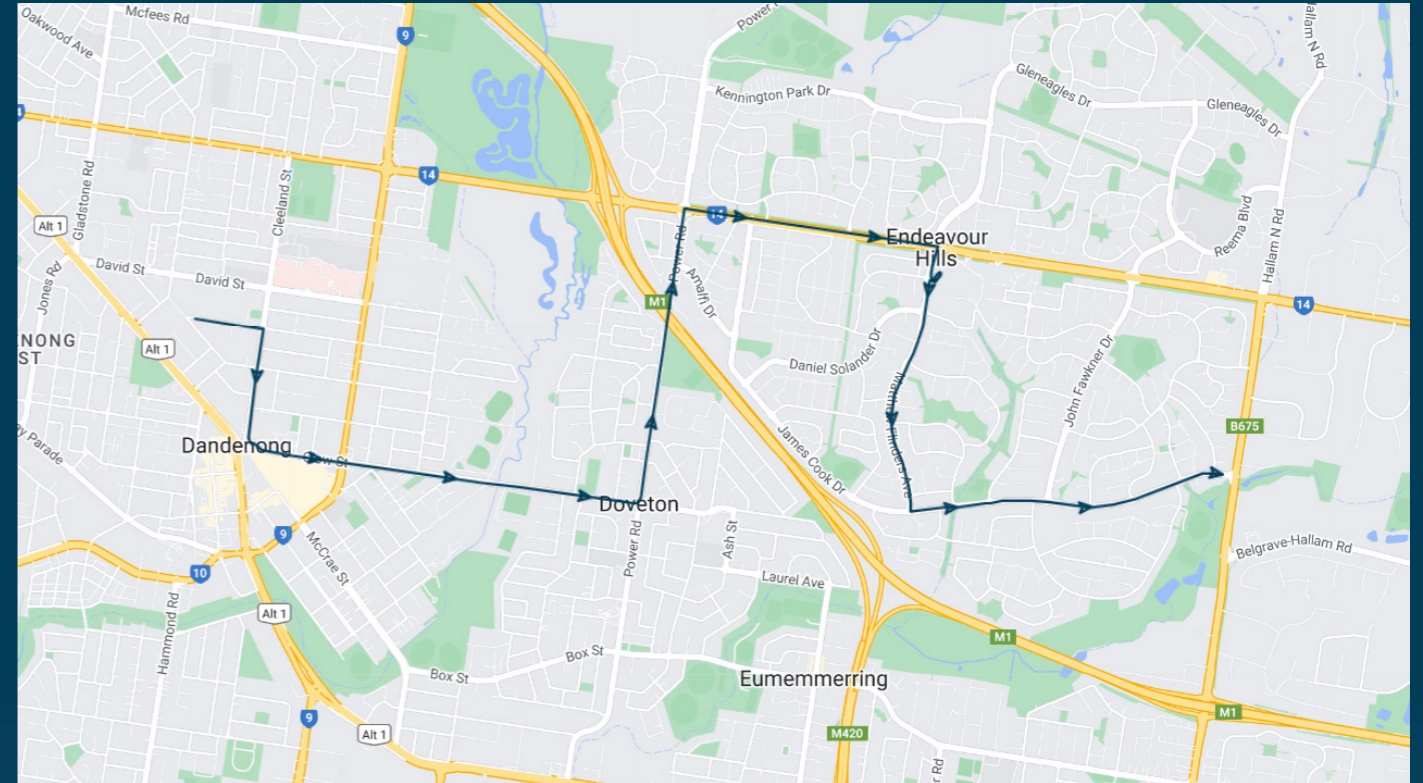

## Route: 2249 | Afternoon

To view our list of live tracked services, visit [www.venturabus.com.au](http://www.venturabus.com.au)

## Route: 2268 | Afternoon

Stop ID	Stop Name	Time	Stop ID	Stop Name	Time
46605	Dandenong High School/Ann St	15:35			
2874	Ann St/Cleeland St	15:36			
2875	Herbert St/Cleeland St	15:36			
2876	Dandenong Market/Cleeland St	15:37			
1311	Stuart St/Clow St	15:38			
1312	Clement St/Clow St	15:39			
1313	Ross St/Clow St	15:39			
1314	Robert Booth Reserve/Clow St	15:40			
1315	Betula St/Kidds Rd	15:41			
1316	Doveton Baptist Church/Kidds Rd	15:43			
1317	Linden Place SC/Power Rd	15:43			
1318	Plum St/Power Rd	15:44			
1319	Power Reserve/Power Rd	15:45			
1320	Griffith St/Power Rd	15:46			
1321	Aldridge St/Power Rd	15:46			
480	Bittern Dr/Heatherton Rd	15:48			
489	Grove End Rd/Heatherton Rd	15:49			
3028	Endeavour Hills SC	15:51			
796	St Paul Apostle South School/Matthew Flinders Ave	15:52			
801	Hunter Rise/Matthew Flinders Ave	15:54			
802	20 Matthew Flinders Ave	15:54			
806	Hutchins Ave/Matthew Flinders Ave	15:55			
807	Ravenhill Cres/James Cook Dr	15:55			
808	Sydney Parkinson Reserve/James Cook Dr	15:56			
809	Southern Cross Primary School/James Cook Dr	15:57			
14731	Hallam North Rd/James Cook Dr	16:00			

## Route: 2268 | Afternoon