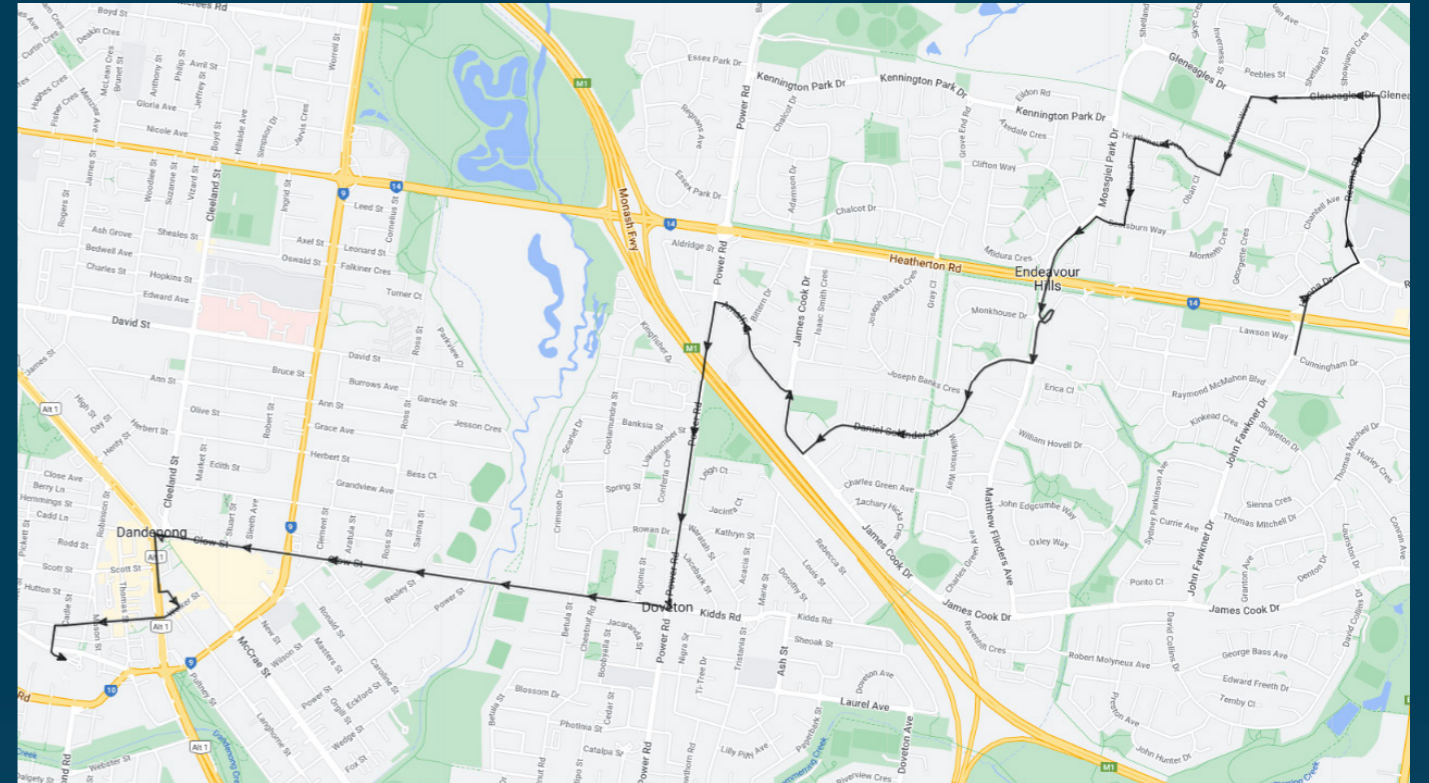

Times listed are estimated times only, it is advised to arrive at your stop earlier than the listed time to avoid missing your bus.

You can also download the Ventura Tracker app to view real time bus locations of all services

Dandenong Schools

Route: 2269 | Morning