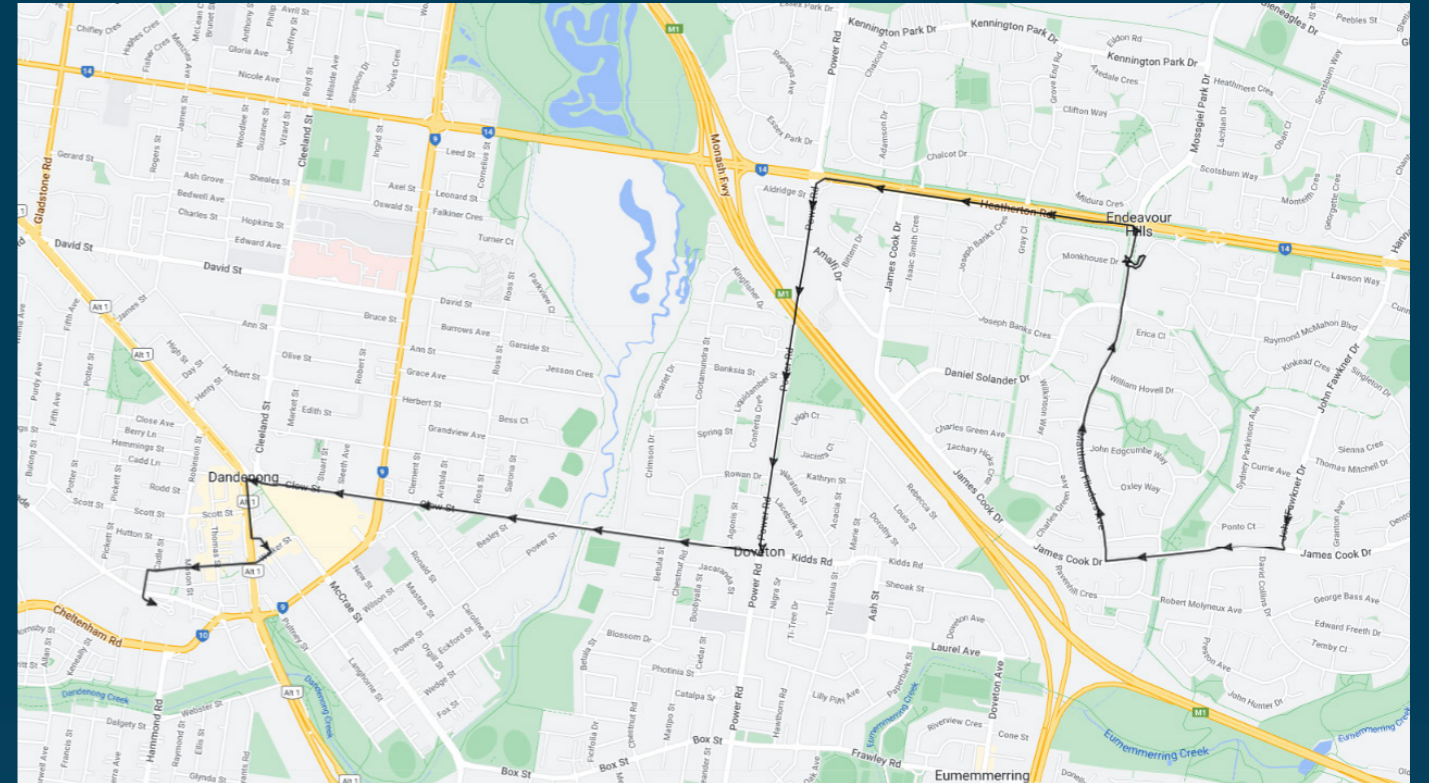

### TURN DIRECTIONS

Depart Reema Blvd, left Gleneagles Dr, right Heathmere Cres, Left Lachlan Dr, right Scotsburn Way, left Mossgiel Park Dr, con't Matthew Flinders Ave, right into Endeavour Hills SC, left Matthew Flinders Ave, right Daniel Solander Dr, right James Cook Dr, left Amalfi Dr, left Power Rd, right Kidds Rd, con't Clow St, left Princes Hwy, left Langhorne St, right Walker St, left Rudduck St,

To view our list of live tracked services, visit [www.venturabus.com.au](http://www.venturabus.com.au)

## Route: 2270 | Morning

Stop ID	Stop Name	Time	Stop ID	Stop Name	Time
3021	Southern Cross PS/John Fawkner Dr	08:00			
3022	James Cook Dr	08:01			
3023	Ravenhill Cres/James Cook Dr	08:02			
3024	Hutchins Ave/Matthew Flinders Ave	08:03			
3025	23 Matthew Flinders Ave	08:03			
3026	Hunter Rise/Matthew Flinders Ave	08:04			
3027	St Paul Apostle South School	08:06			
3028	Endeavour Hills SC	08:08			
3029	Gray Cl/Heatherton Rd	08:09			
3030	Bittern Dr/Heatherton Rd	08:11			
3119	Aldridge St/Power Rd	08:12			
3118	Amalfi Dr/Power Rd	08:13			
3117	Power Reserve/Power Rd	08:14			
3116	Plum St/Power Rd	08:15			
3115	Linden Place SC/Power Rd	08:16			
3114	Doveton Baptist Church/Kidds Rd	08:17			
3113	Betula St/Kidds Rd	08:18			
3112	Robert Booth Reserve/Clow St	08:20			
3111	Ross St/Clow St	08:21			
3110	Clement St/Clow St	08:22			
3109	Cleeland St/Clow St	08:24			
10557	Langhorne Pl/Langhorne St	08:25			
19818	Dandenong Station - Bay 4	08:28			

### TURN DIRECTIONS

Depart John Fawkner Dr, right James Cook Dr, right Matthew Flinders Ave, right at round-about into Endeavour Hills SC, right Matthew Flinder Ave, left Heatherton Rd, left Power Rd, right Kidds Rd, con't Clow St, right Princes Hwy, right Langhorne St, left Walker St, left Rudduck St