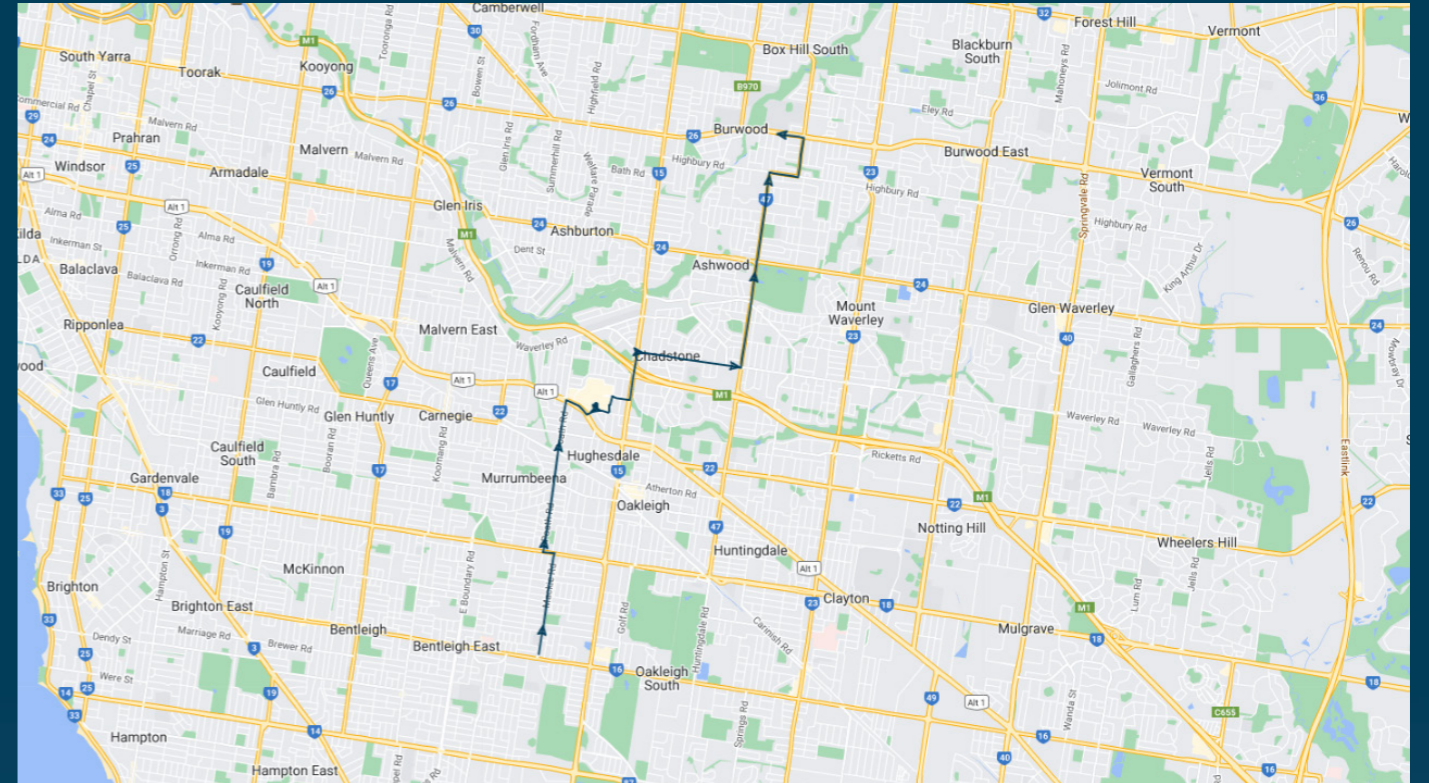

## Route: 1006 | Morning

Stop ID	Stop Name	Time	Stop ID	Stop Name	Time
9460	Centre Rd/Mackie Rd	07:46	10436	Leyland Rd/Huntingdale Rd	08:16
9461	Beddoe Ave/Mackie Rd	07:46	10437	Peacock St/Highbury Rd	08:16
9462	Tudor St/Mackie Rd	07:47	10438	Station St/Highbury Rd	08:17
9463	Brooks St/Mackie Rd	07:47	10439	Goold St/Station St	08:18
9464	Barrington St/Mackie Rd	07:48	10440	Talbett St/Station St	08:18
9465	Argyle St/Mackie Rd	07:49	10441	Station St/Burwood Hwy	08:19
9466	North Rd/Mackie Rd	07:49	10442	Deakin University/Burwood Hwy	08:20
9467	North Rd/Poath Rd	07:50			
9468	Vera St/Poath Rd	07:51			
9469	Blythe St/Poath Rd	07:51			
9470	Kangaroo Rd/Poath Rd	07:52			
9471	Stewart St/Poath Rd	07:53			
9472	Hughesdale Station/Poath Rd	07:54			
9473	Neerim Rd/Poath Rd	07:55			
9474	Lawrance St/Poath Rd	07:56			
47931	Chadstone SC - Bay 9	08:04			
10421	Warrigal Rd/Waverley Rd	08:08			
10422	Margot St/Waverley Rd	08:09			
10423	Amaroo St/Waverley Rd	08:09			
10424	Baradine St/Waverley Rd	08:09			
13780	Power Ave/Waverley Rd	08:10			
10426	Nyrang St/Huntingdale Rd	08:11			
10427	Melinga Cres/Huntingdale Rd	08:12			
10428	Burton St/Huntingdale Rd	08:12			
10429	Jordanville Station/Huntingdale Rd	08:12			
10430	Electra Ave/Huntingdale Rd	08:12			
10431	High Street Rd/Huntingdale Rd	08:13			
10432	Sylvan Cres/Huntingdale Rd	08:13			
10433	Essex Heights Reserve	08:14			
10434	Eildon Rd/Huntingdale Rd	08:14			
10435	Arthur St/Huntingdale Rd	08:15			

Times listed are estimated times only, it is advised to arrive at your stop earlier than the listed time to avoid missing your bus.

You can also download the Ventura Tracker app to view real time bus locations of all services

## Route: 1006 | Morning

### TURN DIRECTIONS

Depart Centre Rd/Mackie Rd, left North Rd, right Poath Rd, right Princes Hwy, left into Chadstone SC, left Exit Bus Stop, right Middle Rd, left Warrigal Rd, right Waverley Rd, left Huntingdale Rd, right Highbury Rd, left Station St, left Burwood Hwy