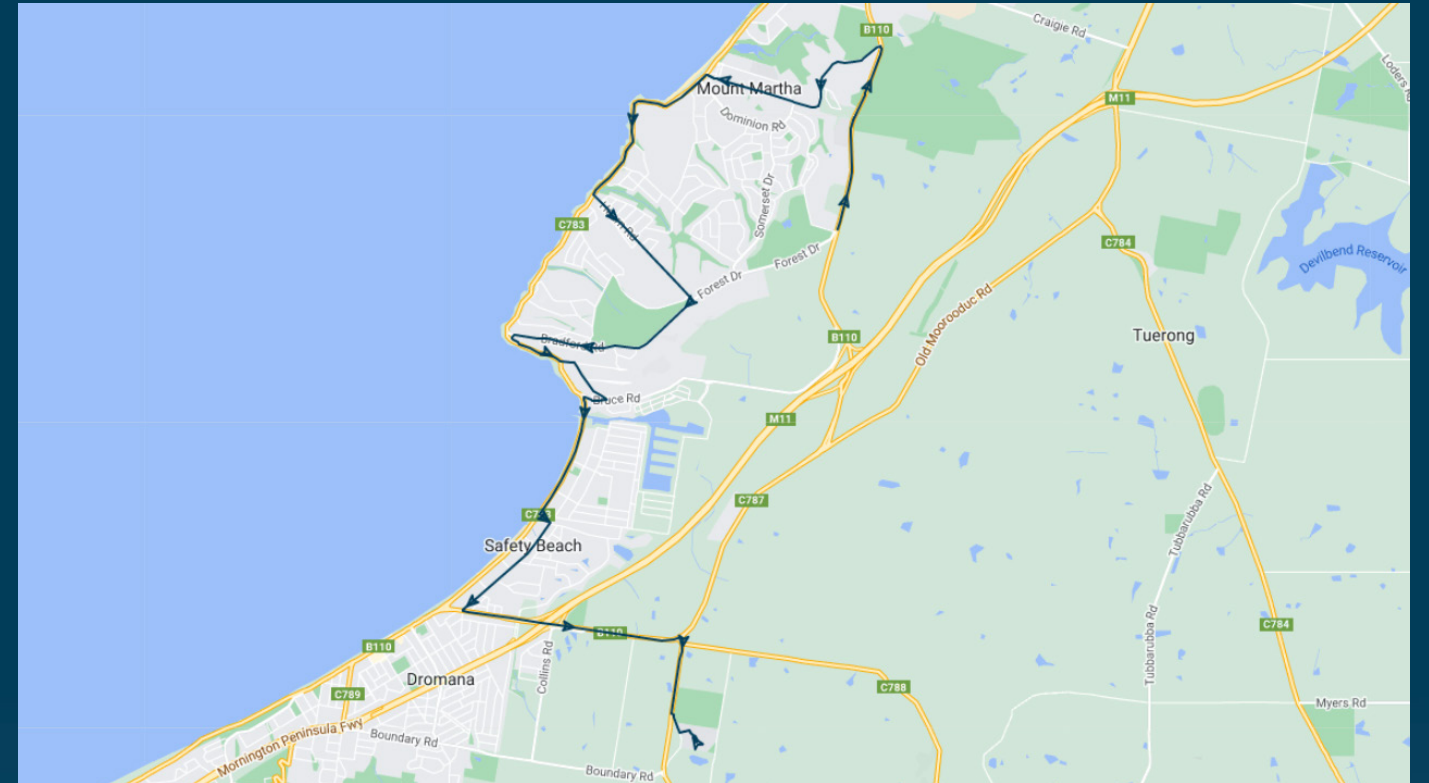

You can also download the Ventura Tracker app to view real time bus locations of all services

Dromana Secondary College

Route: 5333 (SBSC) | Morning

Stop ID	Stop Name	Time	Stop ID	Stop Name	Time
	Seppelt Ave/Uralla Rd	08:20			
12284	St Ives Gr/Domion Rd	08:22			
12286	Kinross St/Somerset Dr	08:24			
12288	Cambridge Crt/Somerset Dr	08:26			
44576	Forest Dr/Somerset Dr	08:28			
	Dromana College	08:40			

To view our list of live tracked services, visit www.venturabus.com.au
 Timetable Printed : 30 May 2023

Times listed are estimated times only, it is advised to arrive at your stop earlier than the listed time to avoid missing your bus.
 You can also download the Ventura Tracker app to view real time bus locations of all services

Dromana Secondary College

Route: 5334 (SBSC) | Morning

Stop ID	Stop Name	Time	Stop ID	Stop Name	Time
13199	Forest Dr/Nepean Hwy	08:12			
13200	The Briars Park/Nepean Hwy	08:14			
12339	Moore St/Bay Rd	08:17			
28208	Hall St/Hearn Rd	08:21			
	Jackson St/Hearn Rd	08:23			
	Paramount Cres/Bradford Rd	08:26			
	Churchill Rd/Bradford Rd	08:27			
	Asquith Ave/Bradford Rd	08:27			
12616	Pebble Way/Bruce Rd	08:32			
40351	Prescott Ave/Dromana Pde	08:39			
	Dromana College	08:50			

Dromana Secondary College

Route: 5334 (SBSC) | Morning

TURN DIRECTIONS

Via Nepean Hwy, left Uralla Rd, into Bay Rd, left Esplanade, left Hearn Rd, right Bradford Rd, left Esplanade, left Ellerina Rd, right Mount Martha Rd, left Bruce Rd, left Marine Dr, left Link Rd, right Dromana Parade, left Nepean Hwy, right White Hill Rd, left Old White Hill Rd, left into Dromana College.