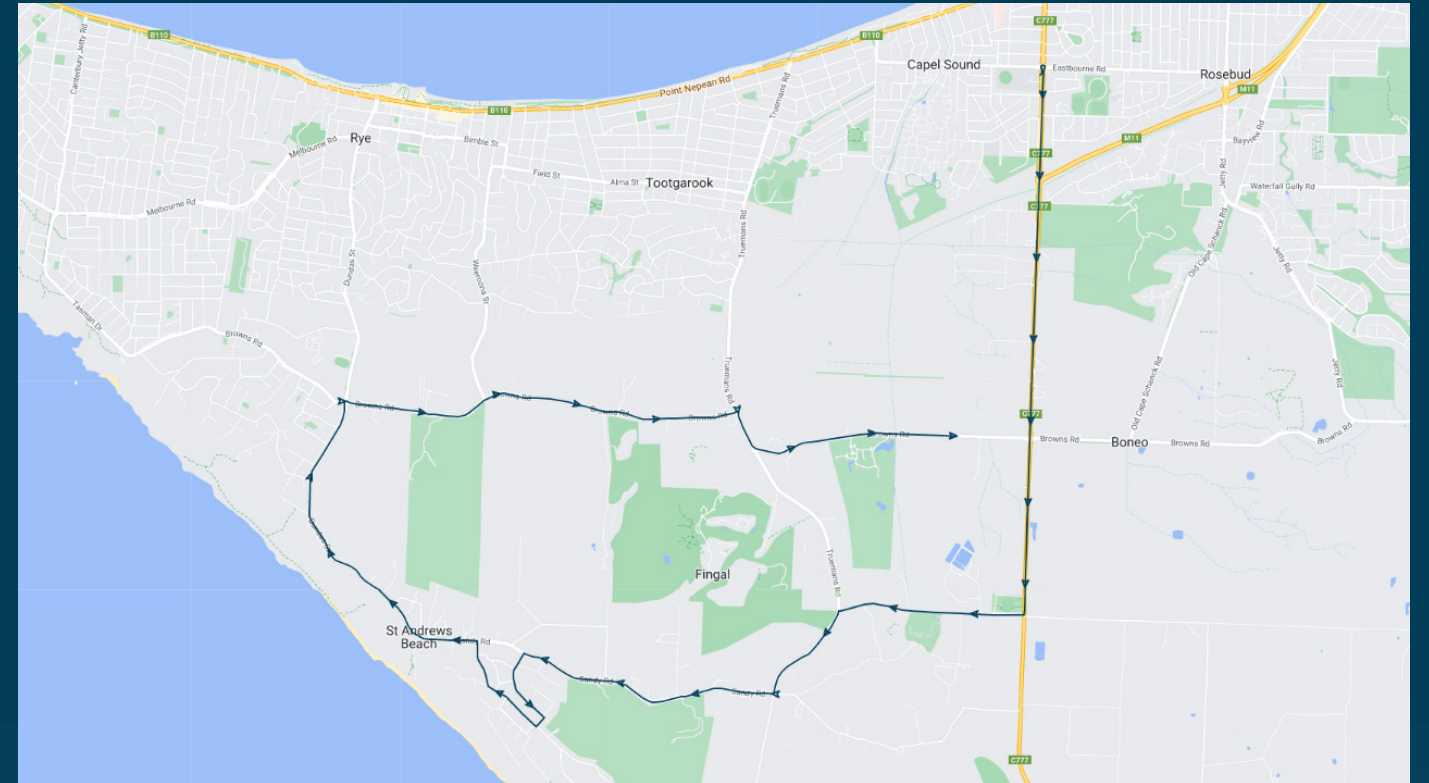

You can also download the Ventura Tracker app to view real time bus locations of all services

Dromana Secondary College

Route: 5341 (SBSC) | Afternoon

Stop ID	Stop Name	Time	Stop ID	Stop Name	Time
	Rosebud College	15:35			
	Sandy Rd/Truemans Rd	15:44			
	St Andrews Golf Course/Sandy Rd	15:45			
	Devonport Dr/Sandy Rd	15:46			
	Alex Dr/Tiberius Rd	15:47			
	Bass Meadows Blvd/Julius St	15:48			
	Nero Ave/Bass Meadows Blvd	15:48			
	Titus Dr/Bass Meadows Blvd	15:49			
44776	409 Sandy Rd	15:49			
44781	498 Dundas St	15:50			
44782	Avon Rd Shops/Dundas St	15:52			
	The Dunes Golf Course/Browns Rd	15:54			
	Springs Ln/Browns Rd	15:56			
	Truemans Golf Range/Truemans Rd	15:58			
	Ma-Yothu Sanctuary/Browns Rd	16:00			

Dromana Secondary College

Route: 5341 (SBSC) | Afternoon

TURN DIRECTIONS

Depart Rosebud Secondary College, u-turn at Eastbourne Rd onto Boneo Rd, left Limestone Rd, left Truemans Rd, left Sandy Rd, left Tiberius Rd, right Juliu St, right Bass Meadows Blvd, left Sandy Rd, into Dundas St, right Browns Rd, right Truemans Rd, left Browns Rd to Ma-Yothu Sanctuary/Browns Rd.