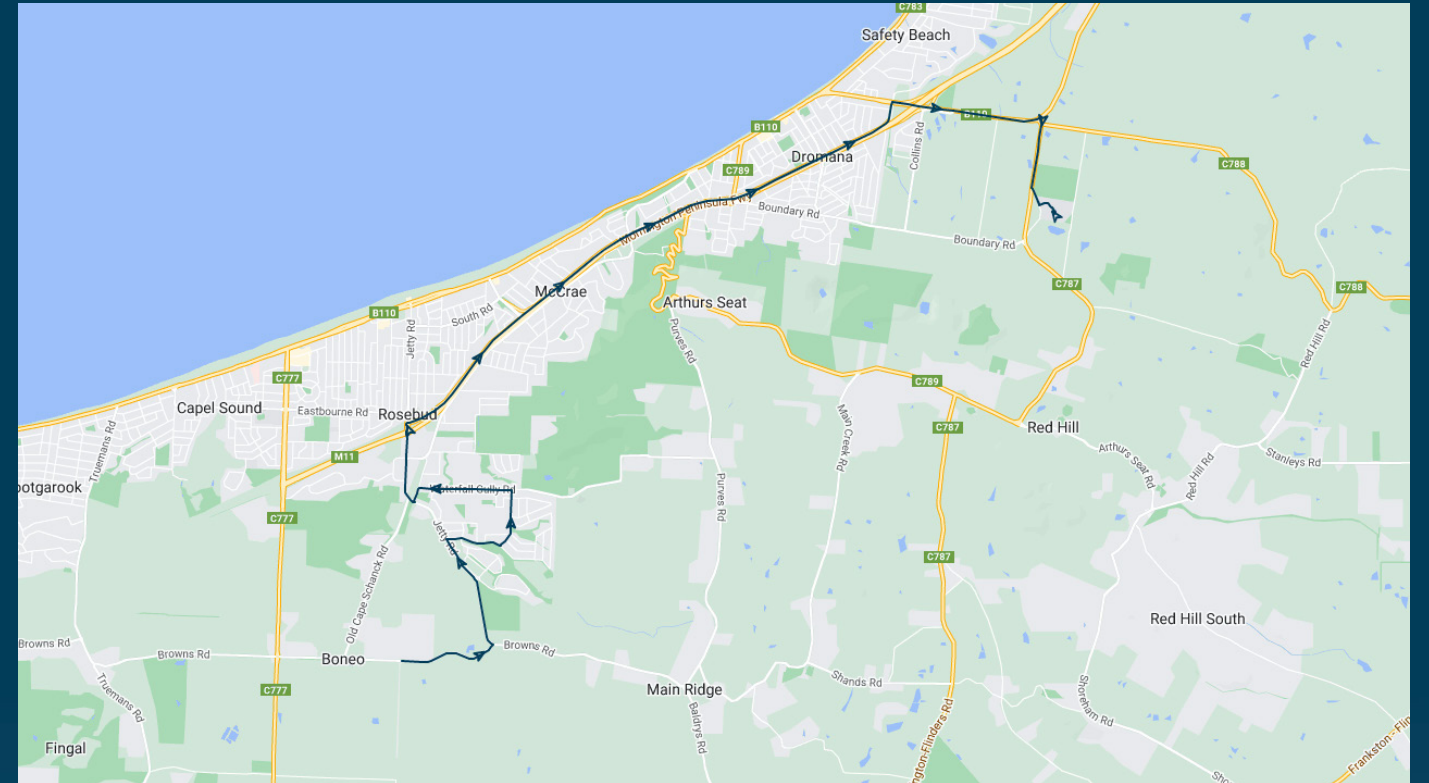

You can also download the Ventura Tracker app to view real time bus locations of all services

Dromana Secondary College

Route: 5324 (SBSC) | Morning

Stop ID	Stop Name	Time	Stop ID	Stop Name	Time
	Grasslands Rd/Browns Rd	07:24			
22966	Goolgowie St/Duell's Rd	07:46			
48408	Avalon Dr/Goolgowie St	07:48			
48422	Waterfall Gully Rd/Goolgowie St	07:49			
48423	Mount Arthur Ave/Waterfall Gully Rd	07:50			
48424	Rosebud Aged Care/Waterfall Gully Rd	07:51			
	Dromana College	08:05			

Dromana Secondary College

Route: 5324 (SBSC) | Morning

TURN DIRECTIONS

Via Browns Rd, left Jetty Rd, right Duell's Rd, left Goolgowie St, left Waterfall Gully Rd, left Old Cape Schanck Rd, right Jetty Rd, right Mornington Peninsula Fwy, left Ponderosa Pl, right Nepean Hwy, right White Hill Rd, left Old White Hill Rd, left into Dromana College.