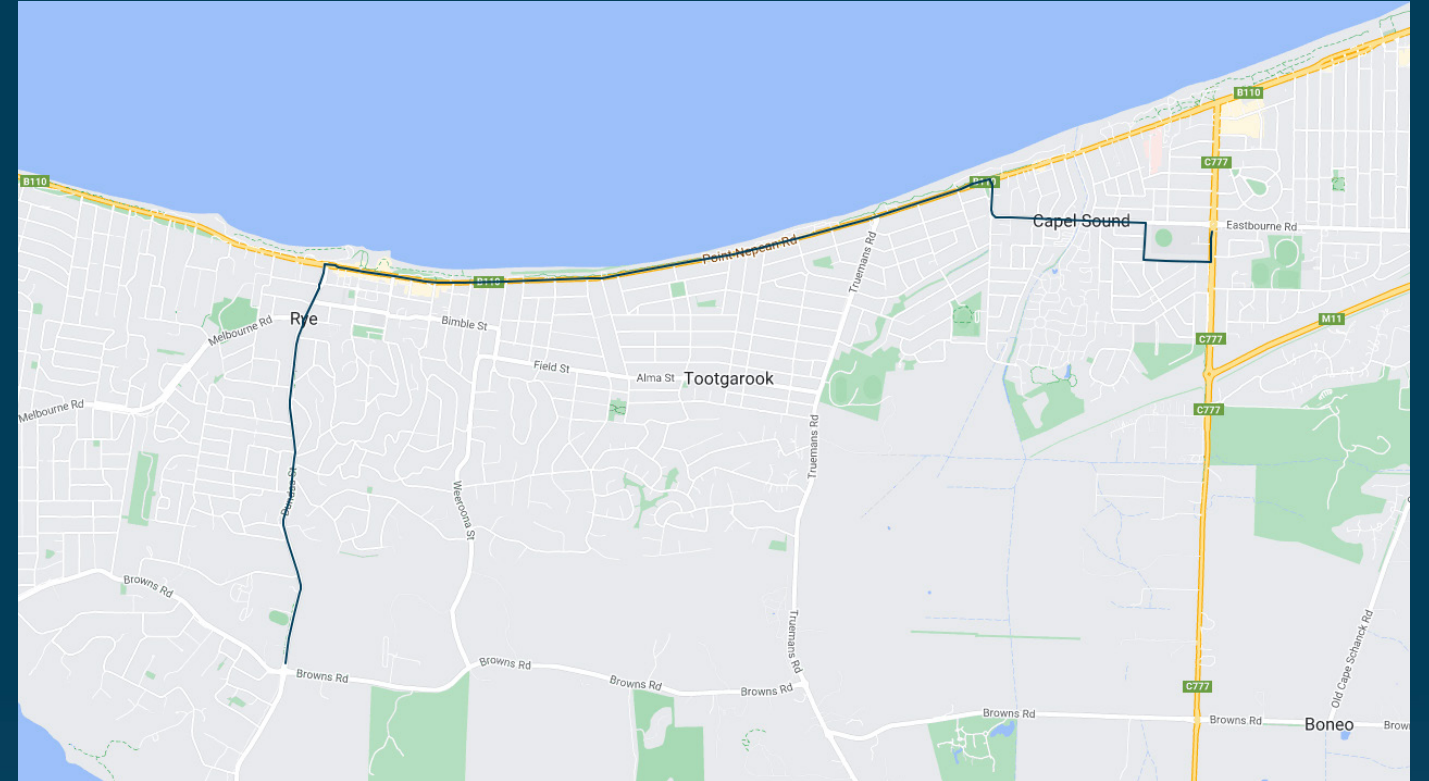

You can also download the Ventura Tracker app to view real time bus locations of all services

Dromana Secondary College

Route: 5343 (SBSC) | Morning

Stop ID	Stop Name	Time	Stop ID	Stop Name	Time
40029	Browns Rd/Dundas St	07:45			
44786	Marvin Ave/Dundas St	07:48			
12683	Lyons St/Point Nepean Rd	07:51			
12685	Hygeia St/Point Nepean Rd	07:54			
12688	Laura St/Point Nepean Rd	07:56			
	Rosebud Secondary College	08:00			

Dromana Secondary College

Route: 5343 (SBSC) | Morning

TURN DIRECTIONS

Via Dundas St, right Point Nepean Rd, right Elizabeth Ave, left Eastbourne Rd, right Illaroo St, left Cain St, left Boneo Rd, to Rosebud Secondary College.

You can also download the Ventura Tracker app to view real time bus locations of all services

Dromana Secondary College

Route: 5333 (SBSC) | Morning

Stop ID	Stop Name	Time	Stop ID	Stop Name	Time
	Seppelt Ave/Uralla Rd	08:20			
12284	St Ives Gr/Domion Rd	08:22			
12286	Kinross St/Somerset Dr	08:24			
12288	Cambridge Crt/Somerset Dr	08:26			
44576	Forest Dr/Somerset Dr	08:28			
	Dromana College	08:40			