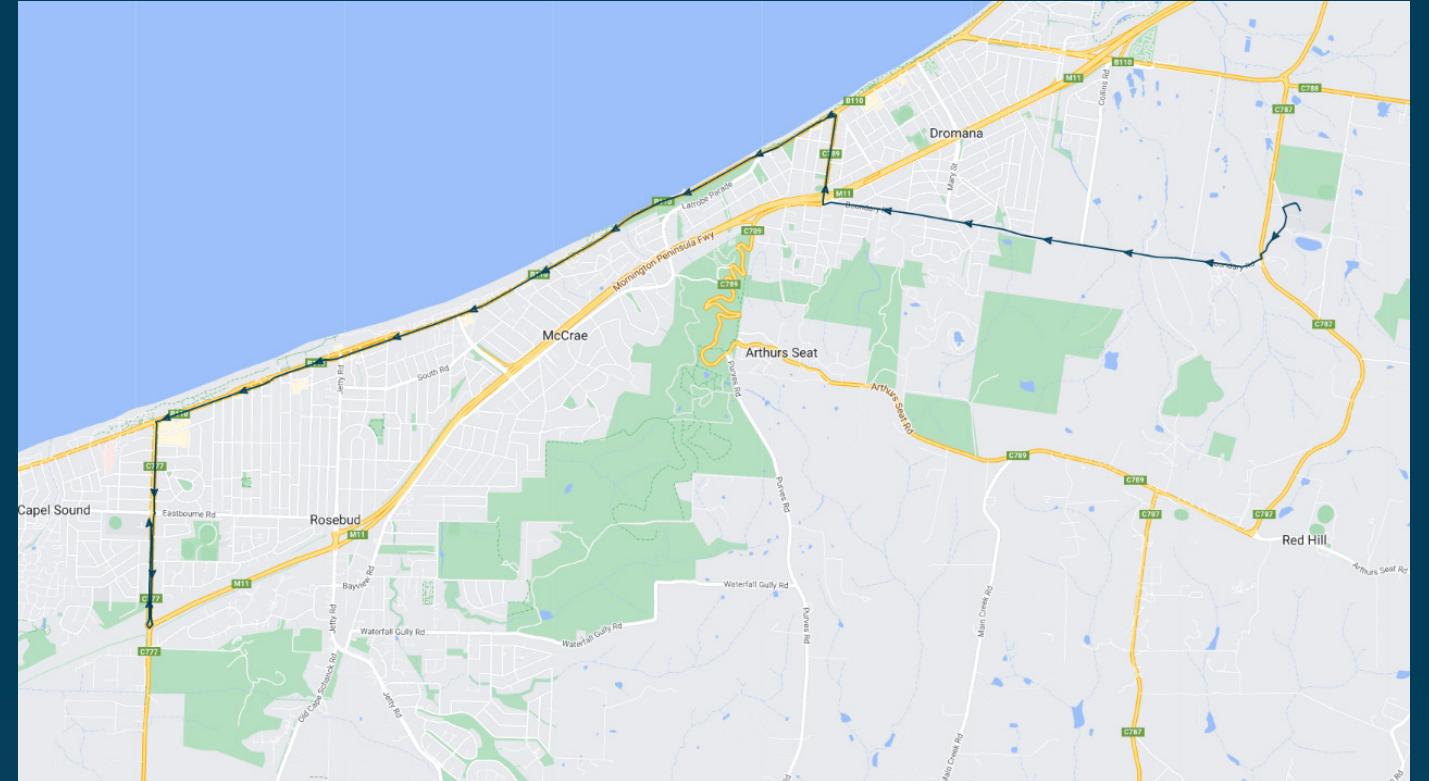

You can also download the Ventura Tracker app to view real time bus locations of all services

Dromana Secondary College

Route: 5332 (SBSC) | Afternoon

Stop ID	Stop Name	Time	Stop ID	Stop Name	Time
	Dromana College	15:10			
12630	Visitor Information/Point Nepean Rd	15:15			
12633	McCrae Beach/Point Nepean Rd	15:16			
13061	Beverley Rd/Point Nepean Rd	15:20			
13062	The Avenue/Point Nepean Rd	15:21			
13066	Rosebud Village SC/Point Nepean Rd	15:25			
13068	Sixth Ave/Point Nepean Rd	15:26			
13069	Third Ave/Point Nepean Rd	15:27			
	Hope St/Boneo Rd	15:30			
	Rosebud Secondary College	15:35			

Dromana Secondary College

Route: 5332 (SBSC) | Afternoon

TURN DIRECTIONS

Depart Dromana Secondary College via left Old White Hill Rd, left White Hill Rd, right Boundary Rd, right McCullochy St, left Point Nepean Rd, left Boneo Rd, u-turn Mornington Peninsula Fwy back onto Boneo Rd to Rosebud Secondary College.