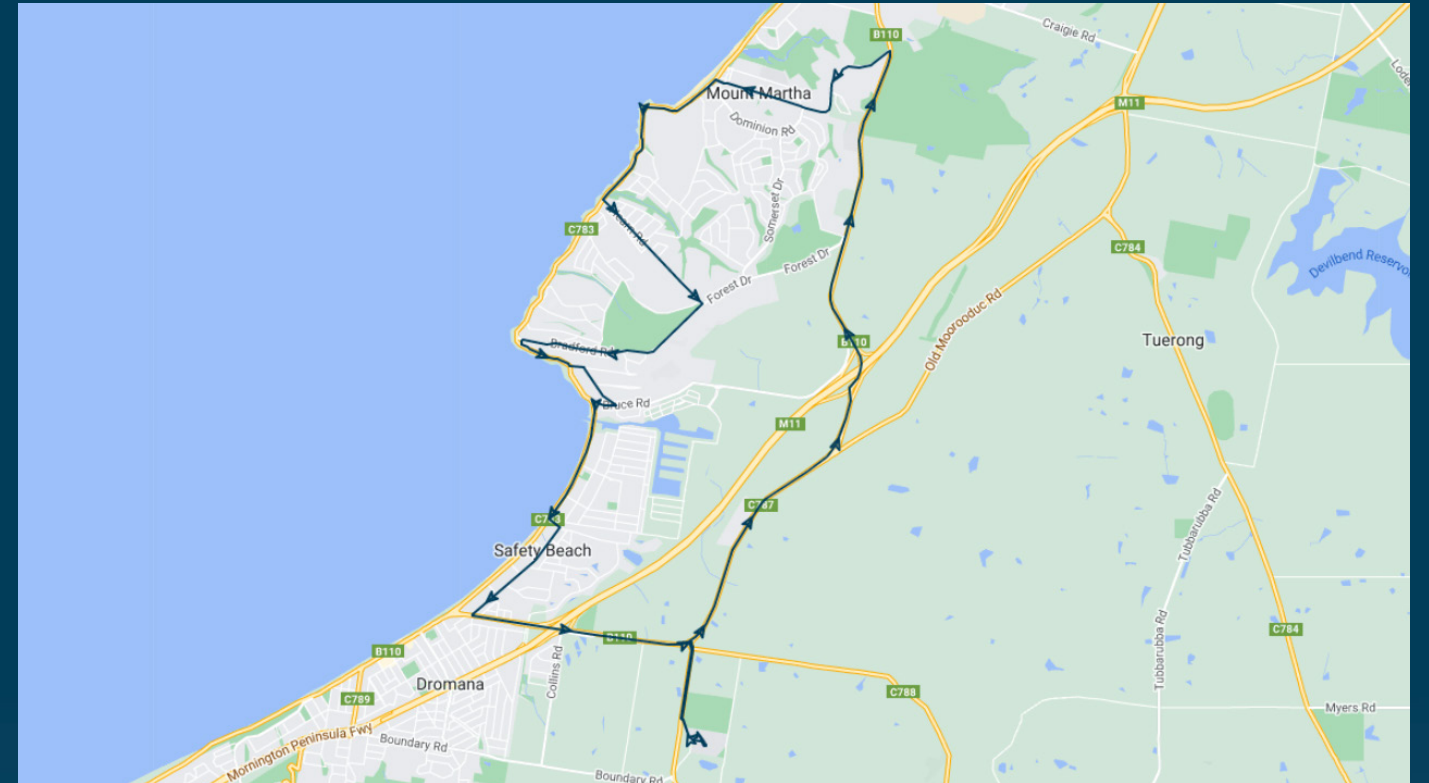

Dromana Secondary College

Route: 5334 (SBSC) | Afternoon

Stop ID	Stop Name	Time	Stop ID	Stop Name	Time
	Dromana College	15:10			
13199	Forest Dr/Nepean Hwy	15:12			
13200	The Briars Park/Nepean Hwy	15:13			
12339	Moore St/Bay Rd	15:14			
28208	Hall Rd/Hearn Rd	15:20			
	Jackson St/Hearn Rd	15:20			
	Paramount Cres/Bradford Rd	15:21			
	Churchill Rd/Bradford Rd	15:22			
	Asquith Ave/Bradford Rd	15:23			
12616	Pebble Way/Bruce Rd	15:25			
40349	Don Bosco Camp/Dromana Pde	15:28			
	Dromana College	15:33			

Dromana Secondary College

Route: 5334 (SBSC) | Afternoon