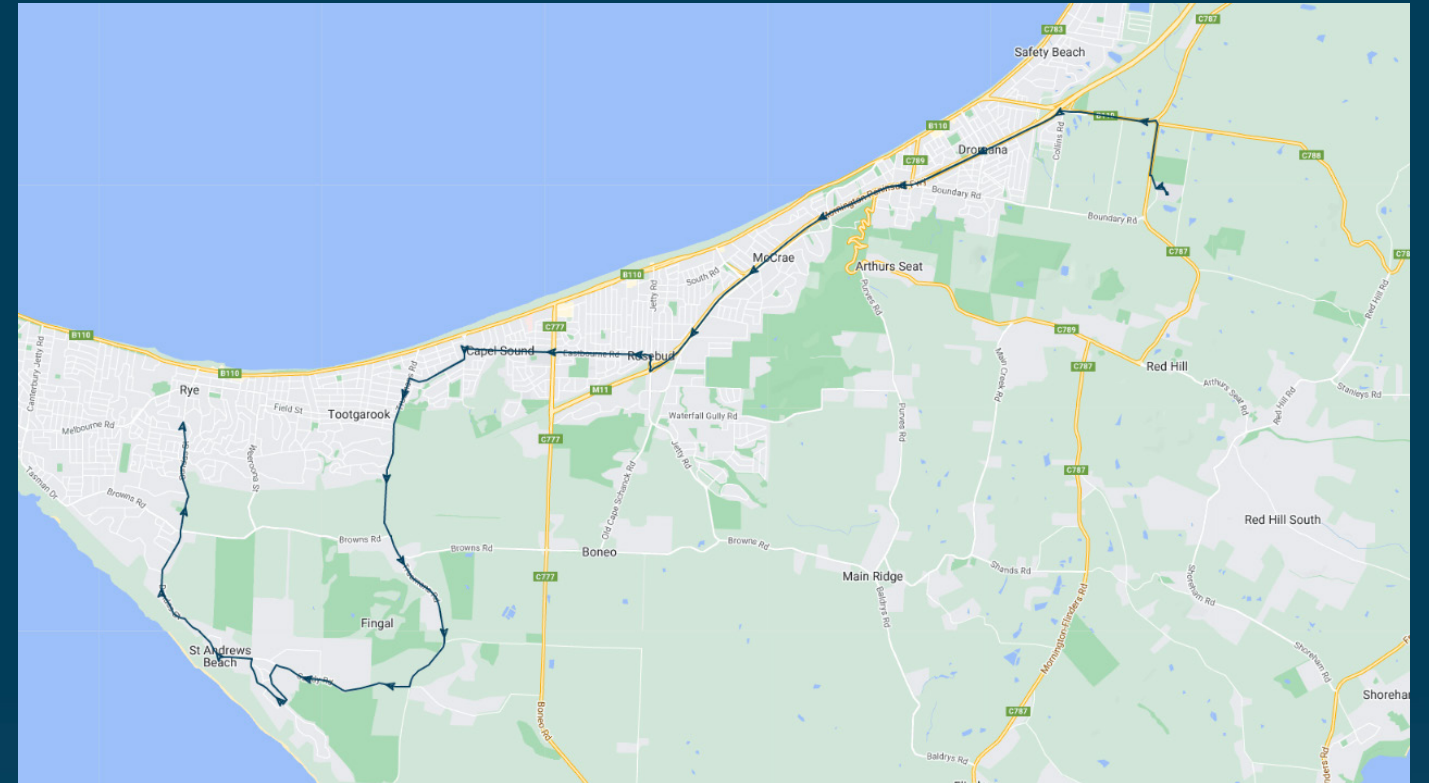

You can also download the Ventura Tracker app to view real time bus locations of all services

Dromana Secondary College

Route: 5323 (SBSC) | Afternoon

Stop ID	Stop Name	Time	Stop ID	Stop Name	Time
	Dromana College	15:40			
	Kuringai Rd/Truemans Rd	16:00			
	St Andrews Golf Club/Sandy Rd	16:01			
	Sandy Rd/Truemans Rd	16:01			
	Devonport Dr/Sandy Rd	16:02			
	Sandy Rd/Tiberius Rd	16:03			
	Bass Meadows Blvd/Julius St	16:04			
	Nero Ave/Bass Meadows Blvd	16:05			
	Iona St/Bass Meadows Blvd	16:06			
44776	409 Sandy Rd	16:07			
44781	498 Dundas St	16:08			
44782	Avon Rd Shops/Dundas St	16:10			
	Jillian Dr/Dundas St	16:12			
40029	Browns Rd/Dundas St	16:14			
44784	Glenvue Rd/Dundas St	16:16			
44816	Golf Pde/Dundas St	16:18			
40027	Timmins Cres/Dundas St	16:20			

Dromana Secondary College

Route: 5323 (SBSC) | Afternoon

TURN DIRECTIONS

Depart Dromana Secondary College via right Old White Hill Rd, right White Hill Rd, left Nepean Hwy, left Mornington Peninsula Fwy, right Jetty Rd, left Eastbourne Rd, left Elizabeth Ave, right Broadway, left Truemans Rd, right Sandy Rd, left Tiberius Rd, right Julius St, right Bass Meadows Blvd, left Sandy Rd, into Dundas St to Timmins Cres/Dundas St.