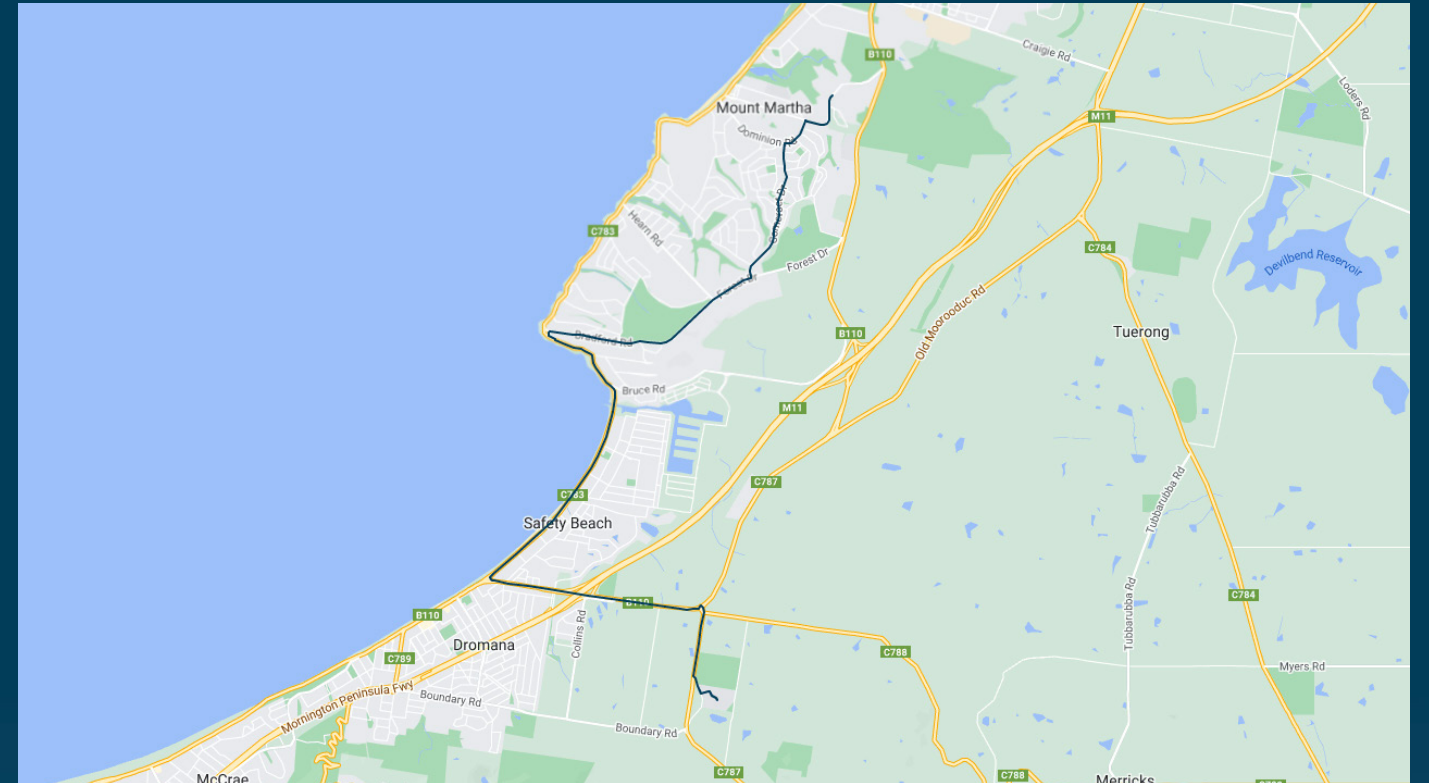

You can also download the Ventura Tracker app to view real time bus locations of all services

Dromana Secondary College

Route: 5333 (SBSC) | Morning

Stop ID	Stop Name	Time	Stop ID	Stop Name	Time
	Seppelt Ave/Uralla Rd	08:20			
12284	St Ives Gr/Domion Rd	08:22			
12286	Kinross St/Somerset Dr	08:24			
12288	Cambridge Crt/Somerset Dr	08:26			
44576	Forest Dr/Somerset Dr	08:28			
	Dromana College	08:40			

Dromana Secondary College

Route: 5333 (SBSC) | Morning

TURN DIRECTIONS

Via Uralla Rd, into Bay Rd, left Dominion Rd, left Somerset Dr, right Forest Dr, into Bradford Rd, left Esplanade, into Marine Dr, left Nepean Hwy, right White Hill Rd, left Old White Hill Rd, left into Dromana College.