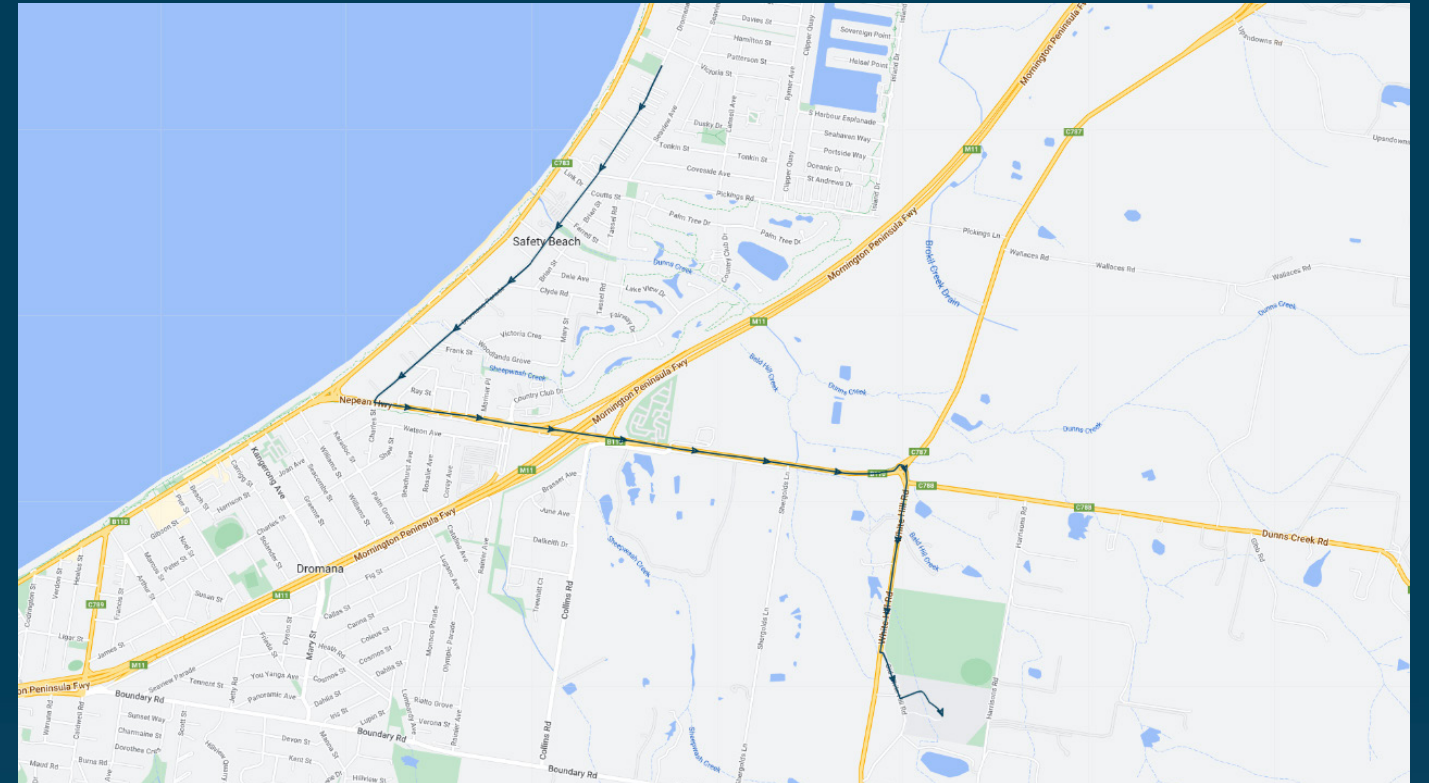

You can also download the Ventura Tracker app to view real time bus locations of all services

Dromana Secondary College

Route: 5331 (SBSC) | Morning

Stop ID	Stop Name	Time	Stop ID	Stop Name	Time
---------	-----------	------	---------	-----------	------

40354	Victoria St/Dromana Pde	08:25			
40310	Pickings Rd/Dromana Pde	08:27			
	Dromana College	08:40			

Dromana Secondary College

Route: 5331 (SBSC) | Morning

TURN DIRECTIONS

Via Dromana Parade, left Nepean Hwy, right White Hill Rd, left Old White Hill Rd, left into Dromana Secondary College