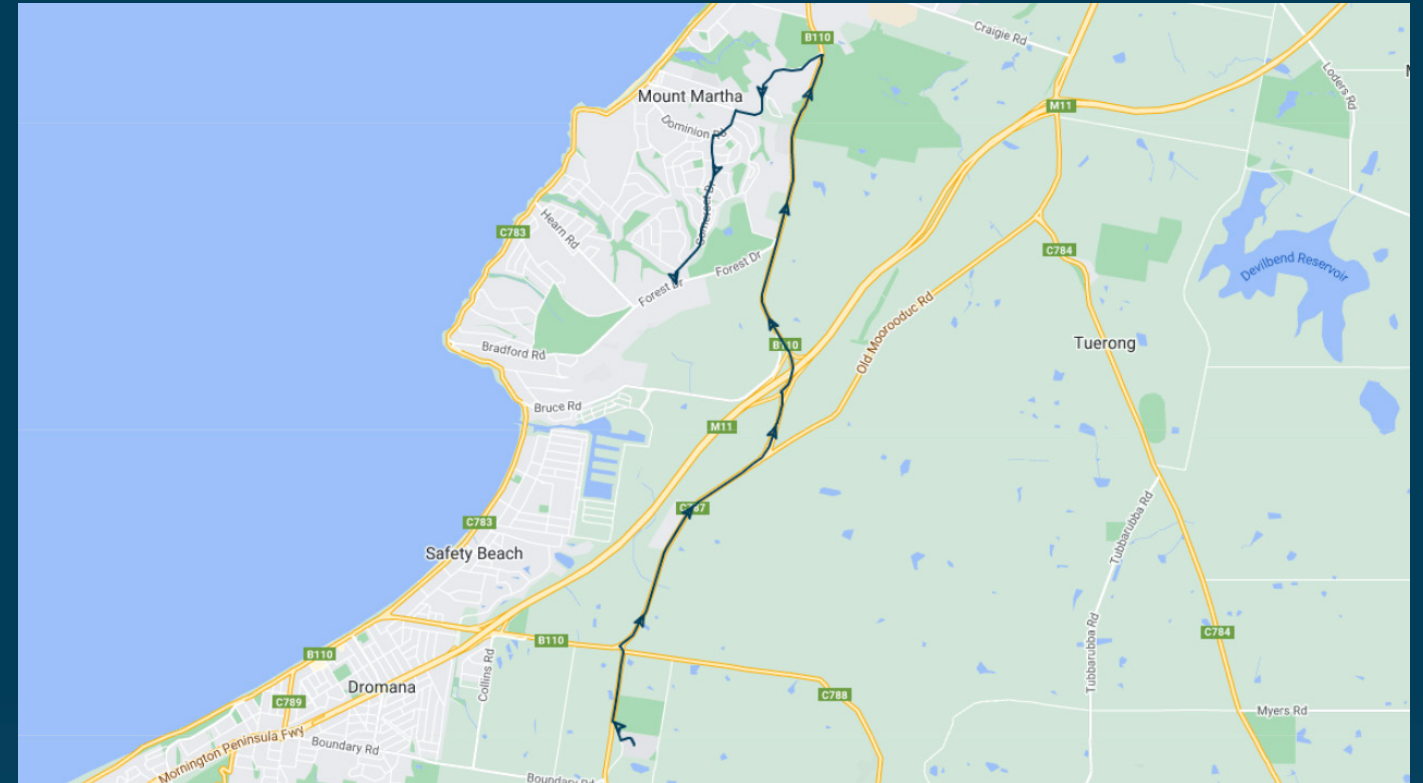

You can also download the Ventura Tracker app to view real time bus locations of all services

Dromana Secondary College

Route: 5333 (SBSC) | Afternoon

Stop ID	Stop Name	Time	Stop ID	Stop Name	Time
	Dromana College	15:10			
	Seppelt Ave/Uralla Rd	15:26			
12284	St Ives Gr/Domion Rd	15:27			
12286	Kinross St/Somerset Dr	15:28			
12288	Cambridge Crt/Somerset Dr	15:29			
44576	Forest Dr/Somerset Dr	15:30			

Dromana Secondary College

Route: 5333 (SBSC) | Afternoon

TURN DIRECTIONS

Depart Dromana Secondary College via right Old White Hill Rd, right White Hill Rd, right Nepean Hwy, left Uralla Rd, into Bay Rd, left Dominion Rd, left Somerset Dr to Forest Dr/Somerset Dr.