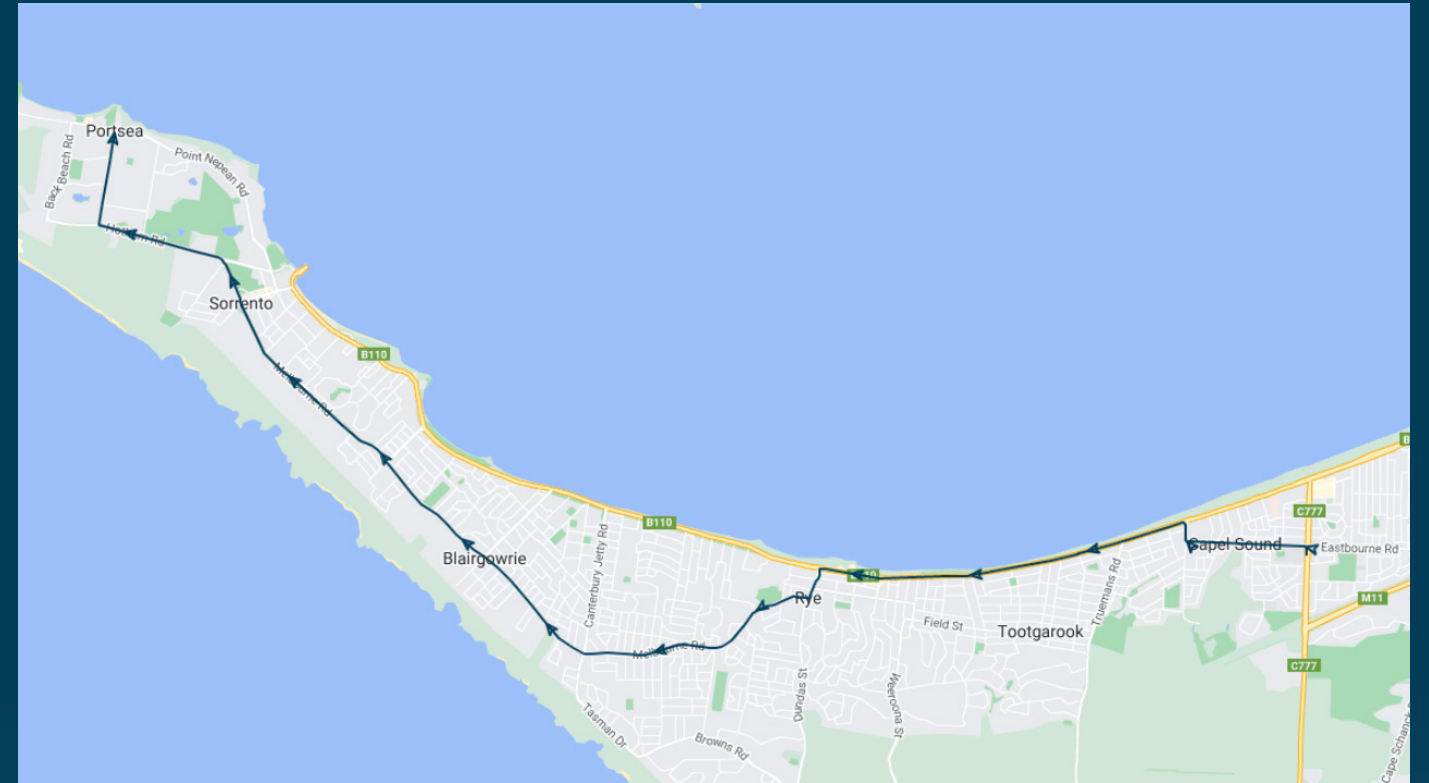

You can also download the Ventura Tracker app to view real time bus locations of all services

Dromana Secondary College

Route: 5335 (SBSC) | Afternoon

Stop ID	Stop Name	Time	Stop ID	Stop Name	Time
	Rosebud Secondary College	15:30			
48644	Peninsula Ave/Melbourne Rd	15:39			
48645	Thomson Tce/Melbourne Rd	15:40			
48647	Doe St/Melbourne Rd	15:41			
	Caxton St/Melbourne Rd	15:42			
	Diamond Bay Rd/Melbourne Rd	15:44			
	Ocean Beach Rd/Melbourne Rd	15:45			
13122	Sorrento Tennis Club/Melbourne Rd	15:46			
13123	Hurstwood Rd/Hotham Rd	15:47			
13124	Oxford St/Melbourne Rd	15:47			
13126	Franklin Rd/Hotham Rd	15:48			
13130	Point Nepean Rd/Franklin Rd	15:50			

Dromana Secondary College

Route: 5335 (SBSC) | Afternoon

TURN DIRECTIONS

Depart Rosebud Secondary College via left Boneo Rd, left Eastbourne Rd, right Elizabeth Ave, left Point Nepean Rd, left Dundas St, right Melbourne Rd, left Hotham Rd, right Franklin Rd to Point Nepean Rd/Franklin Rd.