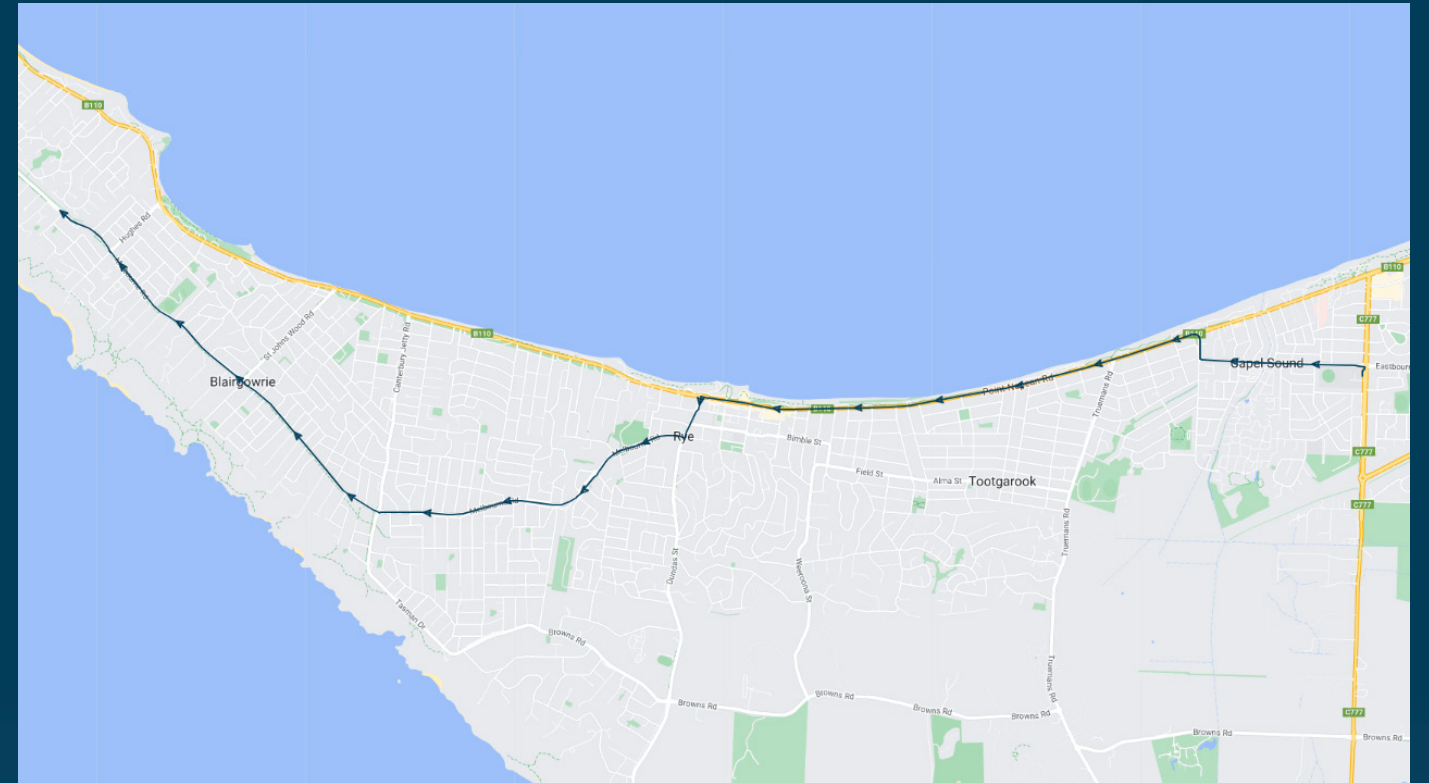

You can also download the Ventura Tracker app to view real time bus locations of all services

Dromana Secondary College

Route: 5332 (SBSC) | Afternoon

Stop ID	Stop Name	Time	Stop ID	Stop Name	Time
	Rosebud Secondary College	15:35			
48644	Peninsula Ave/Melbourne Rd	15:45			
48646	Hogan Dr/Melbourne Rd	15:46			
	Canterbury Jetty Drive/Melbourne Rd	15:49			
	Moonah Ave/Melbourne Rd	15:50			
48652	Beach Ave/Melbourne Rd	15:51			
48653	Derrick St/Melbourne Rd	15:52			
40013	Mission St/Melbourne Rd	15:53			

Dromana Secondary College

Route: 5332 (SBSC) | Afternoon

TURN DIRECTIONS

Depart Rosebud Secondary College via left Boneo Rd, left Eastbourne Rd, right Elizabeth Ave, left Point Nepean Rd, left Dundas St, right Melbourne Rd to Mission St/Melblourne Rd.

You can also download the Ventura Tracker app to view real time bus locations of all services

Dromana Secondary College

Route: 5333 (SBSC) | Afternoon

Stop ID	Stop Name	Time	Stop ID	Stop Name	Time
	Dromana College	15:10			
	Seppelt Ave/Uralla Rd	15:26			
12284	St Ives Gr/Domion Rd	15:27			
12286	Kinross St/Somerset Dr	15:28			
12288	Cambridge Crt/Somerset Dr	15:29			
44576	Forest Dr/Somerset Dr	15:30			