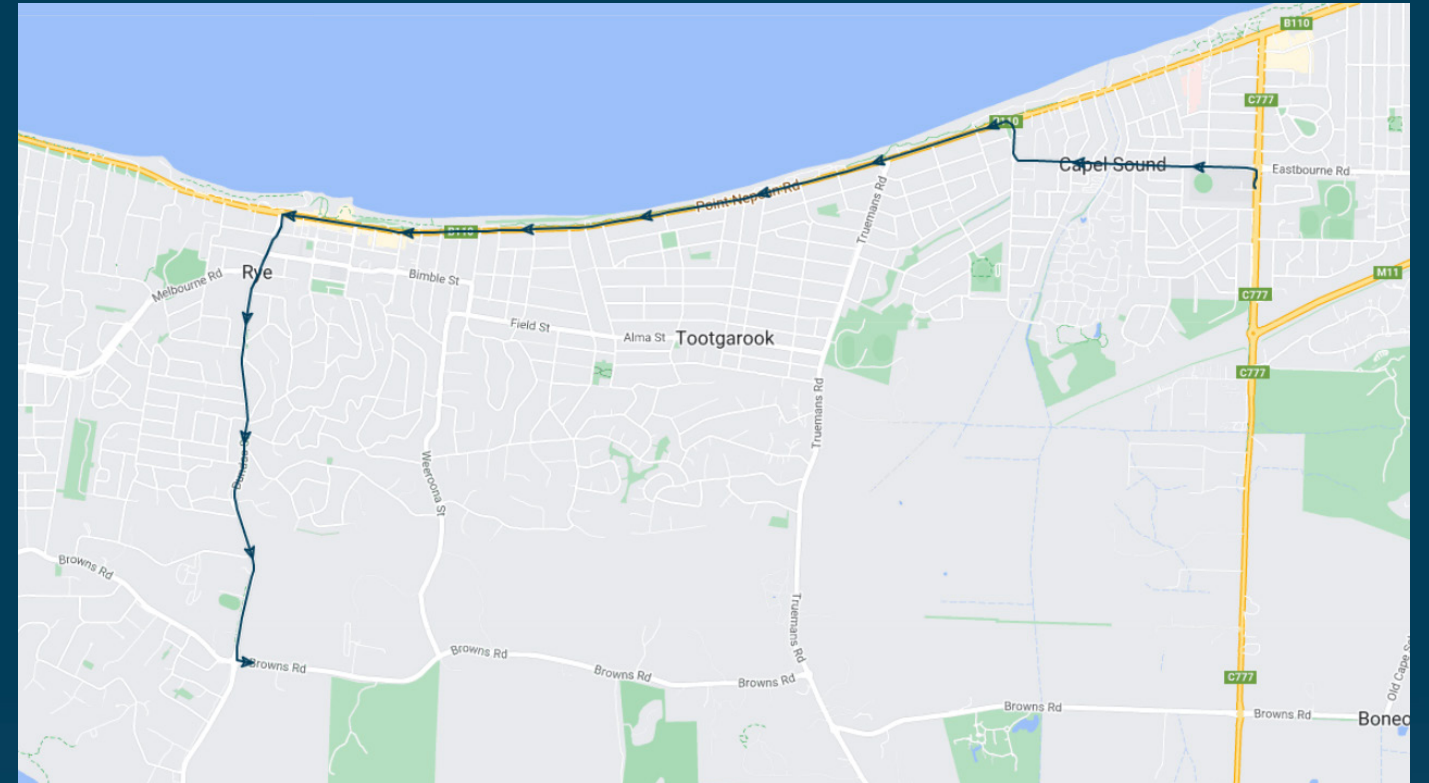

You can also download the Ventura Tracker app to view real time bus locations of all services

Dromana Secondary College

Route: 5343 (SBSC) | Afternoon

Stop ID	Stop Name	Time	Stop ID	Stop Name	Time
	Rosebud Secondary College College	15:45			
13085	Laura St/Point Nepean Rd	15:50			
13088	Hygeia St/Point Nepean Rd	15:53			
13090	Lyons Ave/Point Nepean Rd	15:55			
44772	Collingwood St/Dundas St	15:57			
	Browns Rd/Dundas St	16:00			

Dromana Secondary College

Route: 5343 (SBSC) | Afternoon

TURN DIRECTIONS

Depart Rosebud Secondary College via left Boneo Rd, left Eastbourne Rd, right Elizabeth Ave, left Point Nepean Rd, left Dundas St, left Browns Rd to Browns Rd/Dundas St.