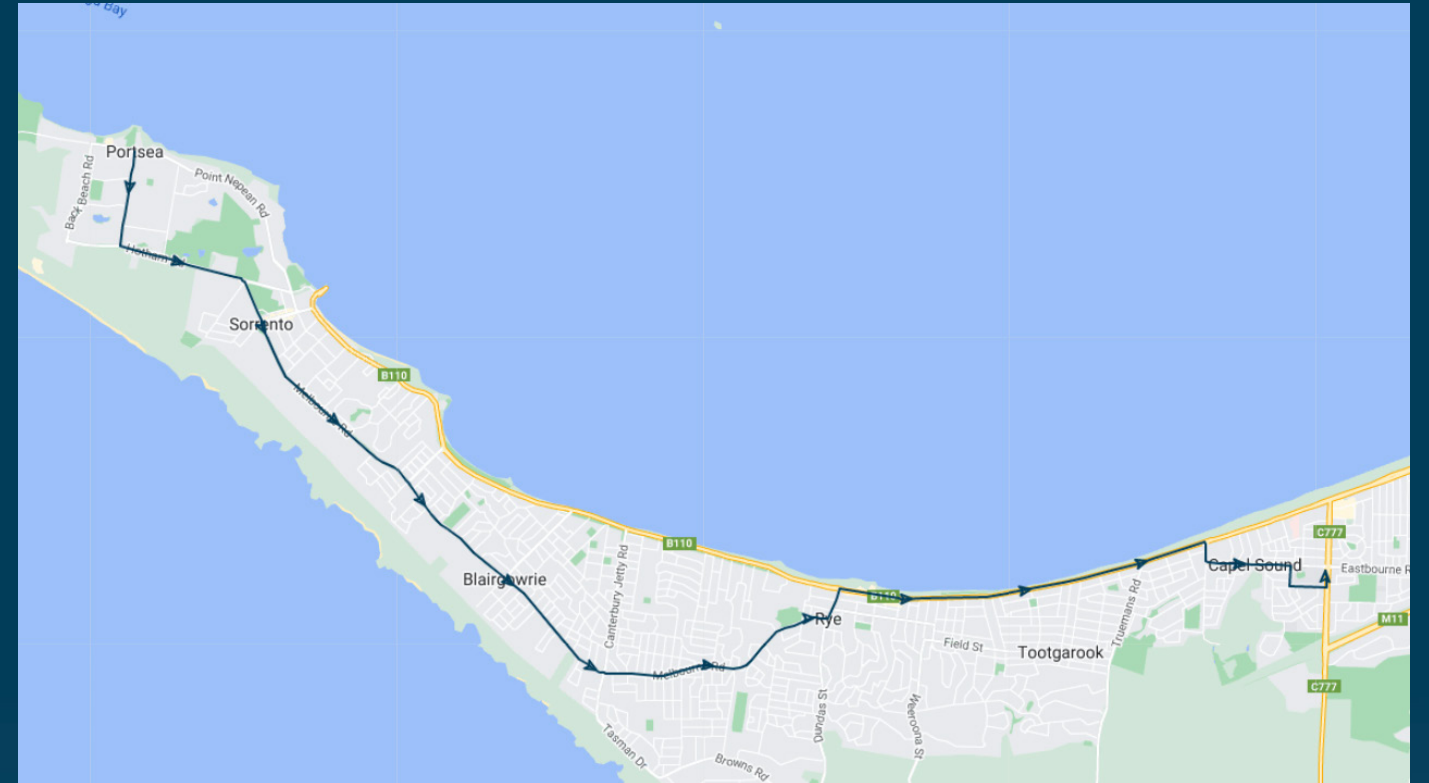

You can also download the Ventura Tracker app to view real time bus locations of all services

Dromana Secondary College

Route: 5335 (SBSC) | Morning

Stop ID	Stop Name	Time	Stop ID	Stop Name	Time
11847	Point Nepean Rd/Franklin Rd	07:51			
12646	Frimmell Way/Franklin Rd	07:53			
12647	Franklin Rd/Hotham Rd	07:54			
12649	Oxford Rd/Hotham Rd	07:56			
12650	Hurtswood Rd/Hotham Rd	07:57			
	Ocean Beach Rd/Melbourne Rd	08:00			
	Diamond Bay Rd/Melbourne Rd	08:03			
	Caxton St/Melbourne Rd	08:06			
40023	Doe St/Melbourne Rd	08:08			
40025	Thomson Tce/Melbourne Rd	08:10			
40026	Peninsula Ave/Melbourne Rd	08:12			
	Rosebud Secondary College	08:24			

Dromana Secondary College

Route: 5335 (SBSC) | Morning

TURN DIRECTIONS

Via Franklin Rd, left Hotham Rd, into Melbourne Rd, left Dundas St, right Point Nepean Rd, right Elizabeth Ave, left Eastbourne Rd, right Illaroo St, left Cain St, left Boneo Rd to Rosebud Secondary College.