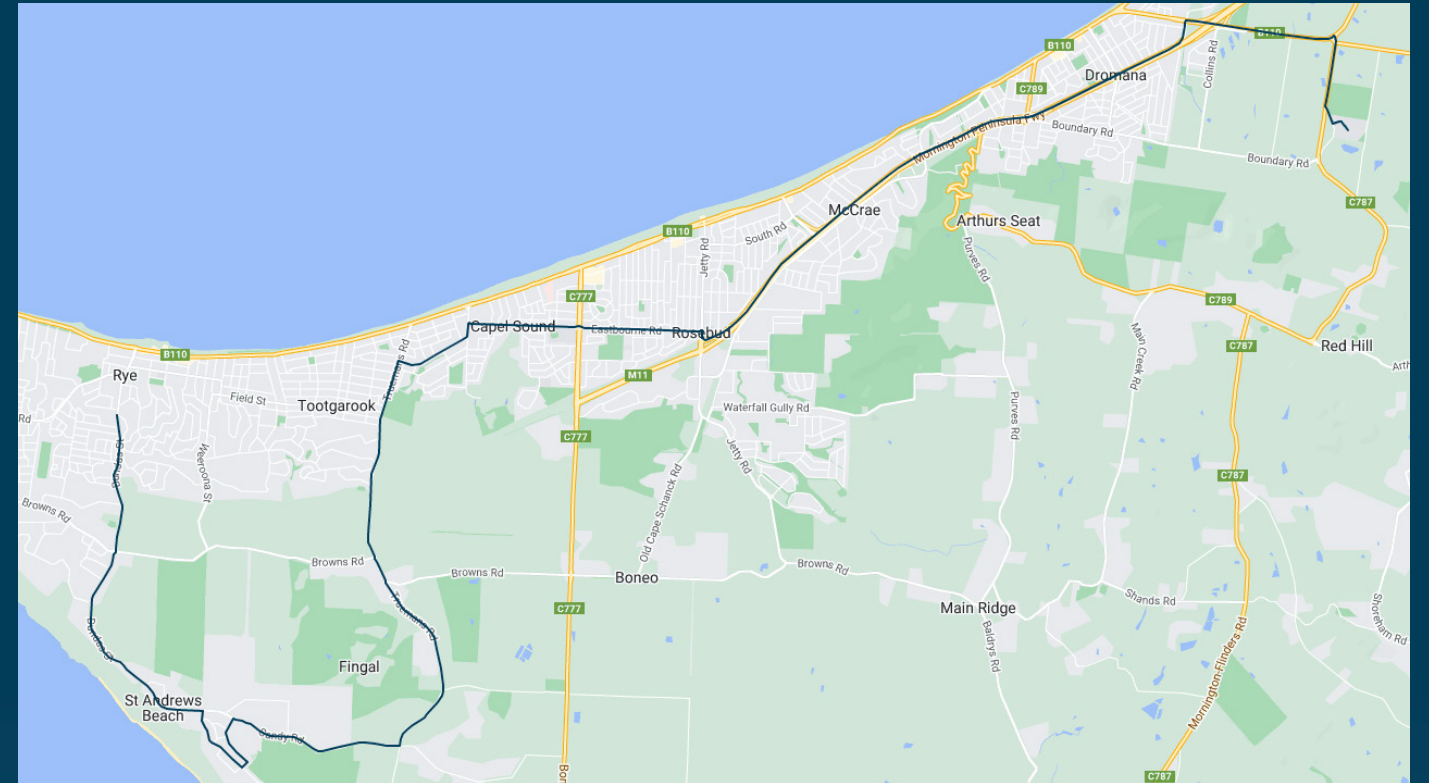

You can also download the Ventura Tracker app to view real time bus locations of all services

Dromana Secondary College

Route: 5323 (SBSC) | Morning

Stop ID	Stop Name	Time	Stop ID	Stop Name	Time
44785	Timmins Cres/Dundas St	07:25			
44773	Golf Pde/Dundas St	07:25			
44774	Glenvue Rd/Dundas St	07:26			
44783	Browns Rd/Dundas St	07:26			
	Jillian Dr/Dundas St	07:26			
40028	Avon Rd Shops/Dundas St	07:28			
44775	Banyan St/Dundas St	07:30			
	Iona St/Bass Meadows Blvd	07:32			
44778	Miami Dr/Bass Meadows Blvd	07:33			
44779	Tiberius Rd/Julius St	07:35			
44780	Sandy Rd/Tiberius Rd	07:37			
	Devonport Dr/Sandy Rd	07:39			
	Placadena Rd/Sandy Rd	07:39			
	Sandy Rd/Truemans Rd	07:40			
	Kuringai Rd/Truemans Rd	07:42			
	Dromana College	07:57			

Dromana Secondary College

Route: 5323 (SBSC) | Morning

TURN DIRECTIONS

Via Dundas St, right Bass Meadows Blvd, left Julius St, left Tiberius Rd, right Sandy Rd, left Truemans Rd, right Broadway, left Elizabeth Ave, right Eastbourne Rd, right Jetty Rd, left Mornington Peninsula Fwy, left Ponderosa Pl, right Nepean Hwy, right White Hill Rd, left Old White Hill Rd, left into Dromana College.