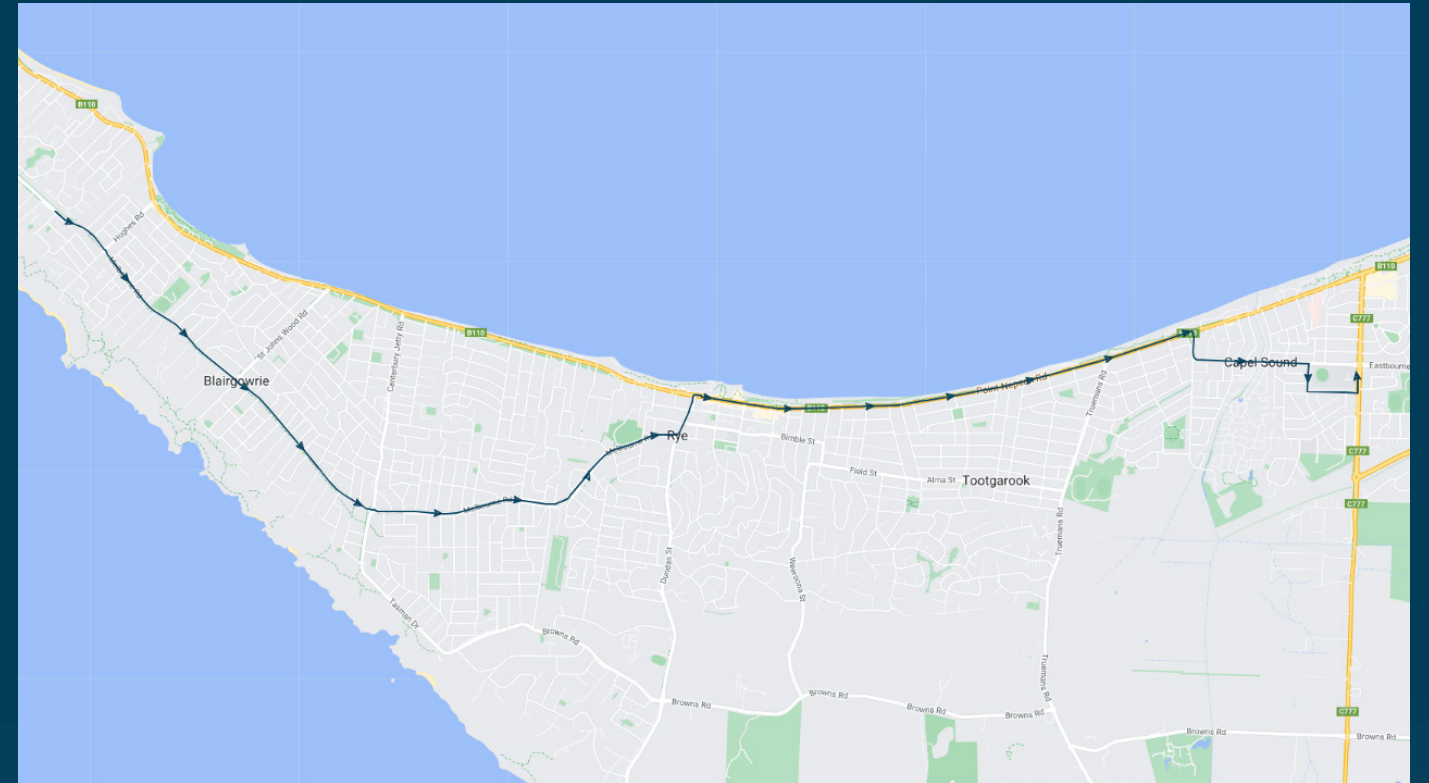

40354	Victoria St/Dromana Pde	08:25			
40310	Pickings Rd/Dromana Pde	08:27			
	Dromana College	08:40			

Dromana Secondary College

Route: 5331 (SBSC) | Morning

TURN DIRECTIONS

Via Dromana Parade, left Nepean Hwy, right White Hill Rd, left Old White Hill Rd, left into Dromana Secondary College

You can also download the Ventura Tracker app to view real time bus locations of all services

Dromana Secondary College

Route: 5332 (SBSC) | Morning

Stop ID	Stop Name	Time	Stop ID	Stop Name	Time
40013	Mission St/Melbourne Rd	08:05			
40014	Derrick St/Melbourne Rd	08:07			
40015	Stringer Rd/Melbourne Rd	08:08			
	Agnes Ave/Melbourne Rd	08:09			
	Canterbury Jetty Rd/Melbourne Rd	08:12			
40024	Hogan Dr/Melbourne Rd	08:16			
40026	Peninsula Ave/Melbourne Rd	08:16			
	Rosebud Secondary College	08:25			

Dromana Secondary College

Route: 5332 (SBSC) | Morning

TURN DIRECTIONS

Via Melbourne Rd, left Dundas St, right Point Nepean Rd, right Elizabeth Ave, left Eastbourne Rd, right Illaroo St, left Cain St, left Boneo Rd to Rosebud Secondary College.

You can also download the Ventura Tracker app to view real time bus locations of all services

Dromana Secondary College

Route: 5332 (SBSC) | Morning

Stop ID	Stop Name	Time	Stop ID	Stop Name	Time
	Rosebud Secondary College	08:25			
	Hope St/Boneo Rd	08:26			
12704	Fourth Ave/Point Nepean Rd	08:27			
12705	Seventh Ave/Point Nepean Rd	08:28			
13169	Rosebud Village SC/Point Nepean Rd	08:30			
13174	The Avenue/Point Nepean Rd	08:32			
13175	Beverley Rd/Point Nepean Rd	08:33			
13178	McCrae Beach/Point Nepean Rd	08:34			
13181	Visitor Information/Point Nepean Rd	08:35			
	Dromana College	08:50			