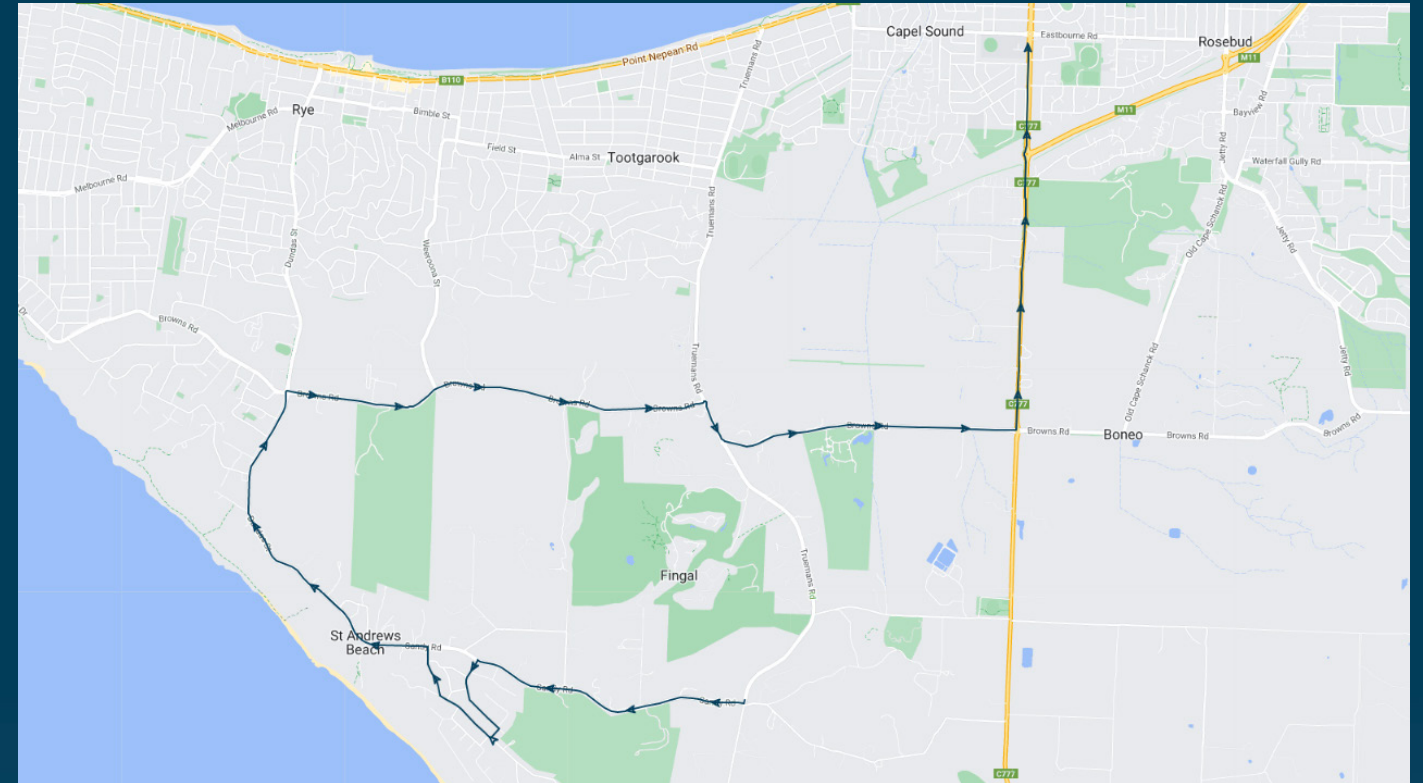

Dromana Secondary College

Route: 5341 (SBSC) | Morning

Stop ID	Stop Name	Time	Stop ID	Stop Name	Time
	Sandy Rd/Truemans Rd	07:45			
	Placadena Rd/Sandy Rd	07:46			
	Devonport St/Sandy Rd	07:47			
	Alex Dr/Tiberius Rd	07:48			
	Bass Meadows Blvd/Julius St	07:51			
	Nero Ave/Bass Meadows Blvd	07:52			
	Titus Dr/Bass Meadows Blvd	07:53			
44776	409 Sandy Rd	07:54			
44781	498 Dundas St	07:55			
44782	Avon Rd Shops/Dundas St	07:57			
	The Dunes Golf Club/Browns Rd	07:58			
	Springs Ln/Browns Rd	07:59			
	Truemans Golf Range/Truemans Rd	08:02			
	Rosebud Secondary College	08:05			

Dromana Secondary College

Route: 5341 (SBSC) | Morning

TURN DIRECTIONS

Via Truemans Rd, right Sandy Rd, left Tiberius Rd, right Julius St, right Bass Meadows Blvd, left Sandy Rd, into Dundas St, right Browns Rd, right Truemans Rd, left Browns Rd, left Boneo Rd to Rosebud Secondary College

You can also download the Ventura Tracker app to view real time bus locations of all services

Dromana Secondary College

Route: 5331 (SBSC) | Morning

Stop ID	Stop Name	Time	Stop ID	Stop Name	Time
---------	-----------	------	---------	-----------	------