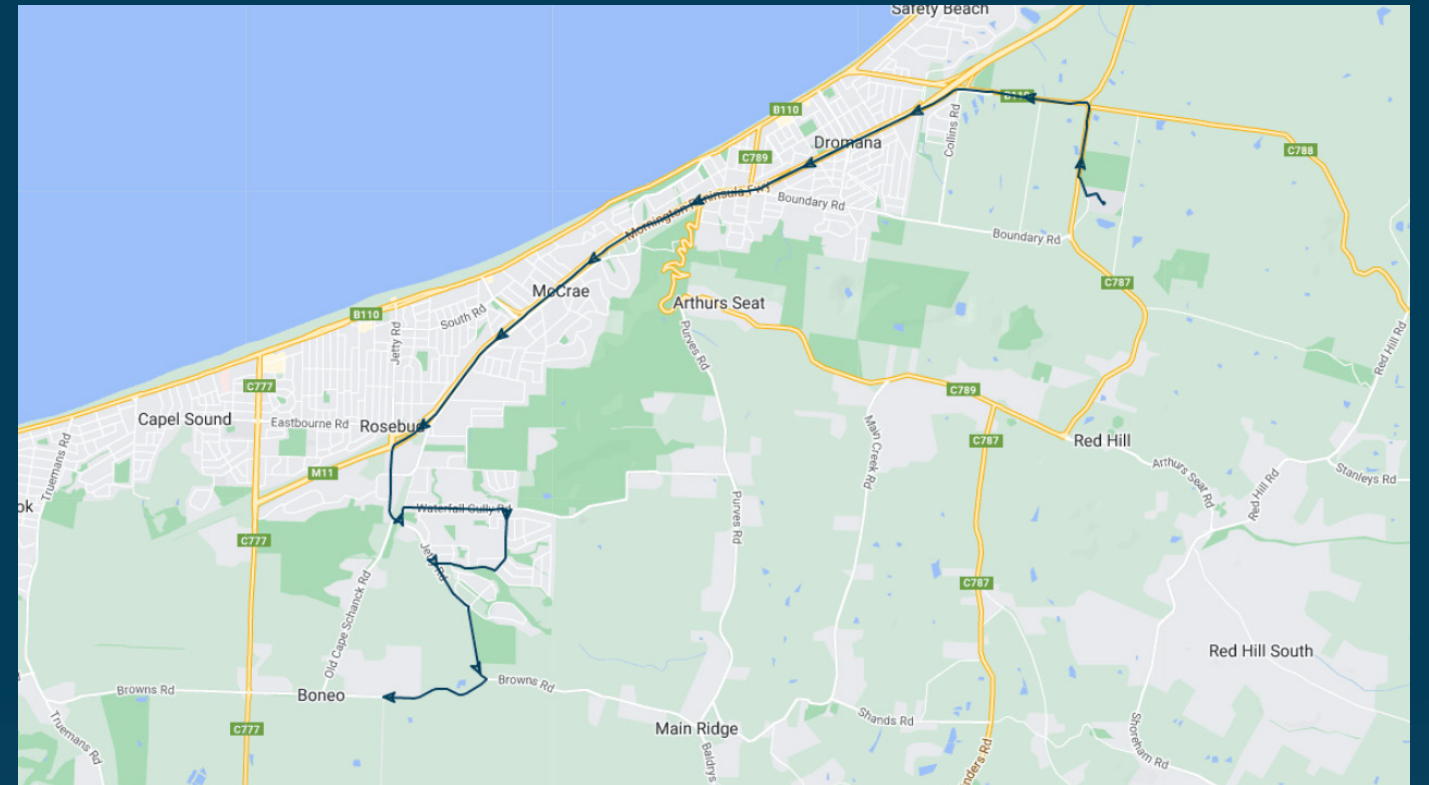

Dromana Secondary College

Route: 5324 (SBSC) | Afternoon

Stop ID	Stop Name	Time	Stop ID	Stop Name	Time
	Dromana College	15:40			
48614	Rosebud Aged Care/Waterfall Gully Rd	16:01			
40096	Mt Arthur Ave/Waterfall Gully Rd	16:02			
40097	Waterfall Gully Rd/Goolgowie St	16:03			
40099	Avalon Dr/Goolgowie St	16:03			
40100	Duells Rd/Goolgowie St	16:04			
	Grasslands Rd/Browns Rd	16:10			

Dromana Secondary College

Route: 5324 (SBSC) | Afternoon