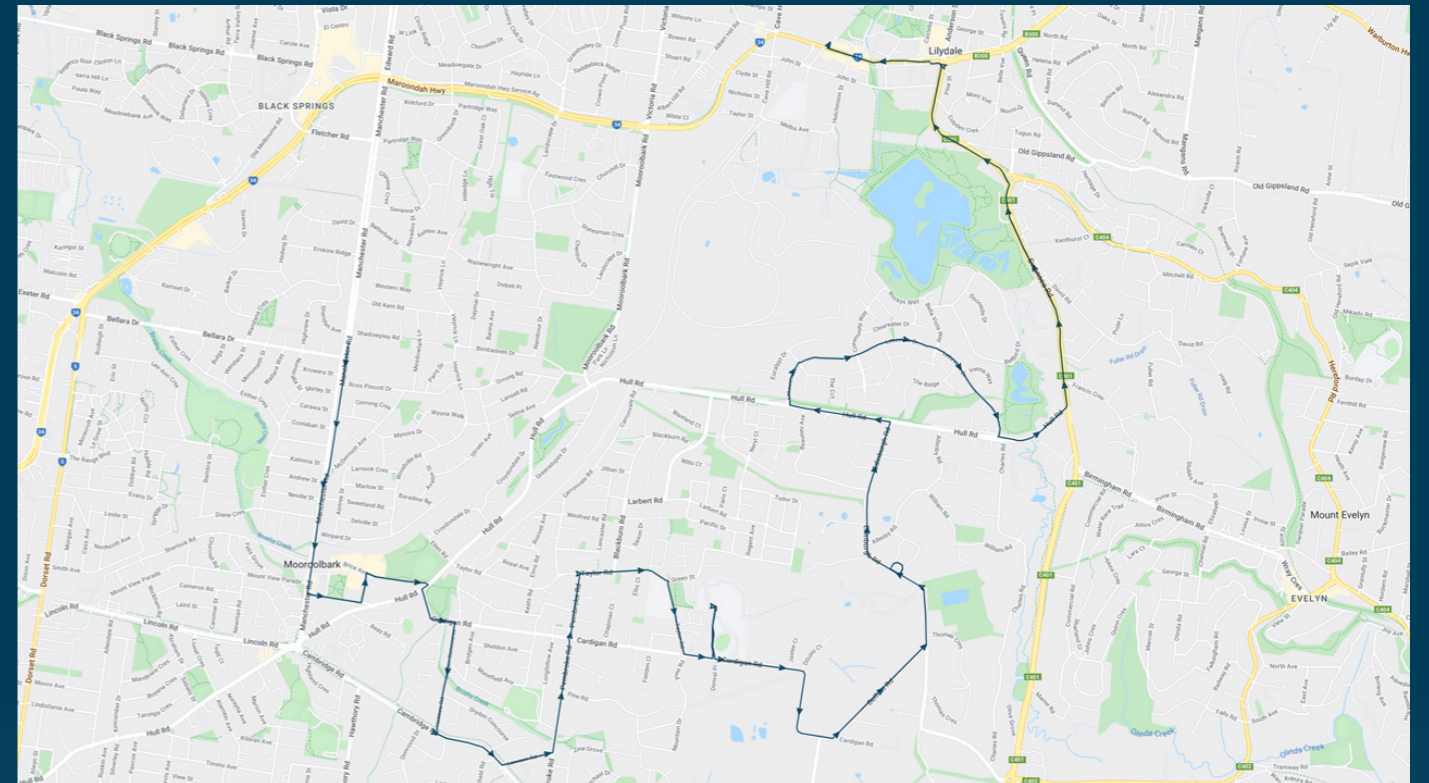

Edinburgh College

Route: 2629 | Afternoon

Stop ID	Stop Name	Time	Stop ID	Stop Name	Time
13383	Mooroolbark College/Manchester Rd	15:15			
21294	Mooroolbark Station	15:20			
46595	Yarra Hills Sec Col/Bathurst St	15:25			
16615	Holmes Rd/Dryden Con	15:26			
44560	Pembroke Secondary College	15:27			
23526	Cambridge Rd/Lawson Rd	15:27			
16613	Longfellow Ave/Pembroke Rd	15:27			
16612	Cardigan Rd/Pembroke Rd	15:28			
44563	Mooroolbark East PS	15:30			
44561	Billanook College	15:33			
44543	Edinburgh College	15:38			
12869	Peppertree Way/Lakeview Dr	15:39			
12870	126 Lakeview Dr	15:40			
12871	Pinnacle Rise/Lakeview Dr	15:40			
12872	Bella Vista Way/Lakeview Dr	15:41			
12873	Josie Ct/Lakeview Dr	15:41			
12874	Hull Road Wetlands/Lakeview Dr	15:42			
12875	Charles Rd/Hull Rd	15:42			
14701	Hull Rd/Swansea Rd	15:44			
14702	Nicholson Cres/Swansea Rd	15:45			
14703	Arkarana Rd/Swansea Rd	15:46			
14704	Lilydale Lake Entrance/Swansea Rd	15:48			
40199	Lilydale Private Hospital	15:49			
40203	Maroondah Hwy/Anderson St	15:51			
22154	Lilydale Post Office/Maroondah Hwy	15:52			
28197	Lilydale Station Bay G	15:55			

Times listed are estimated times only, it is advised to arrive at your stop earlier than the listed time to avoid missing your bus.

You can also download the Ventura Tracker app to view real time bus locations of all services

Edinburgh College

Route: 2629 | Afternoon