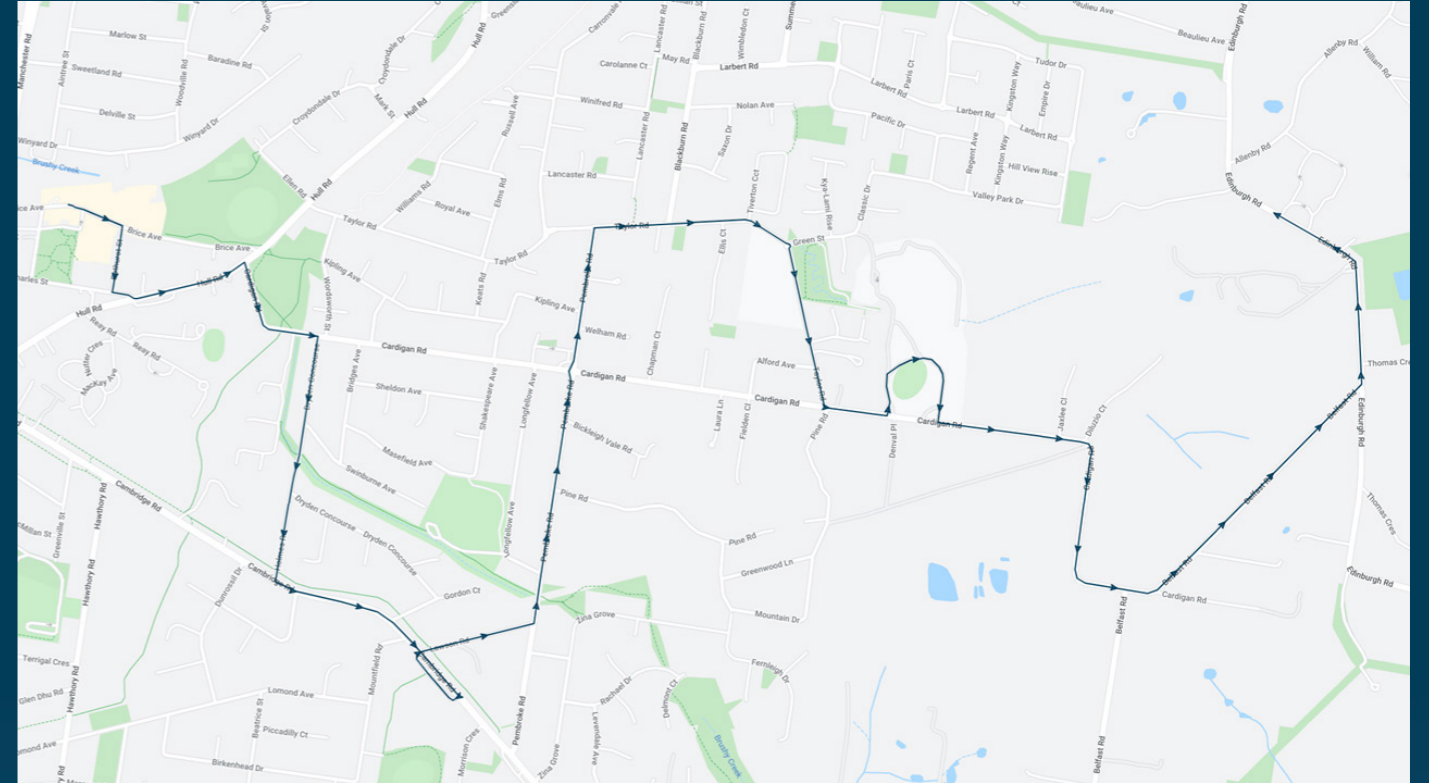

Edinburgh College

Route: 2700 | Morning

Stop ID	Stop Name	Time	Stop ID	Stop Name	Time
21294	Mooroolbark Station	08:25			
46595	Yarra Hills Sec Col/Bathurst St	08:26			
16615	Holmes Rd/Dryden Con	08:29			
23526	Cambridge Rd/Lawson Rd	08:31			
16613	Longfellow Ave/Pembroke Rd	08:32			
16612	Cardigan Rd/Pembroke Rd	08:34			
44563	Mooroolbark East PS	08:37			
44561	Billanook College	08:38			
44543	Edinburgh College	08:43			

Edinburgh College

Route: 2700 | Morning

TURN DIRECTIONS

Depart Mooroolbark Station, left Brice Ave, right Bathurst St, left Hull Rd, right Cardigan Rd, right Dryden Concourse, left Cambridge Rd, u-turn into Cambridge service Rd, right Lawson Rd, left Pembroke Rd, right Taylor Rd, left Cardigan Rd, left into Billanook College, left Cardigan Rd, left Belfast Rd, Edinburgh Rd

To view our list of live tracked services, visit www.venturabus.com.au

Times listed are estimated times only, it is advised to arrive at your stop earlier than the listed time to avoid missing your bus.

You can also download the Ventura Tracker app to view real time bus locations of all services

Edinburgh College

Route: 2570 | Afternoon

Stop ID	Stop Name	Time	Stop ID	Stop Name	Time
44543	Edinburgh College	15:35			
44561	Billanook College	15:40			
44563	Mooroolbark East PS	15:42			
12806	Mooroolbark CFA/Hull Rd	15:43			
21294	Mooroolbark Station	15:45			
11093	Mooroolbark Bowls Club/Hull Rd	15:46			
11094	Nuraylia Ave/Hull Rd	15:47			
11095	Sabato St/Hull Rd	15:47			
11096	Silver Ley Rd/Hull Rd	15:48			
15685	Hull Rd/Allendale Rd	15:48			
15686	Yallabee Way/Allendale Rd	15:49			
10164	Clement Cres/Croydon Rd	15:52			
10165	Grandview Ave/Croydon Rd	15:53			
10166	Melba College/Croydon Rd	15:53			
10167	Croydon PS/Croydon Rd	15:54			
21283	Croydon Station/Wicklow Ave	15:55			
12757	Croydon PS/Kent Ave	15:57			
12756	Somerset Cres/Kent Ave	15:59			
12755	Maroondah Hwy/Kent Ave	16:01			
8774	Maroondah Hwy/Yarra Rd	16:03			
44495	Luther College	16:05			