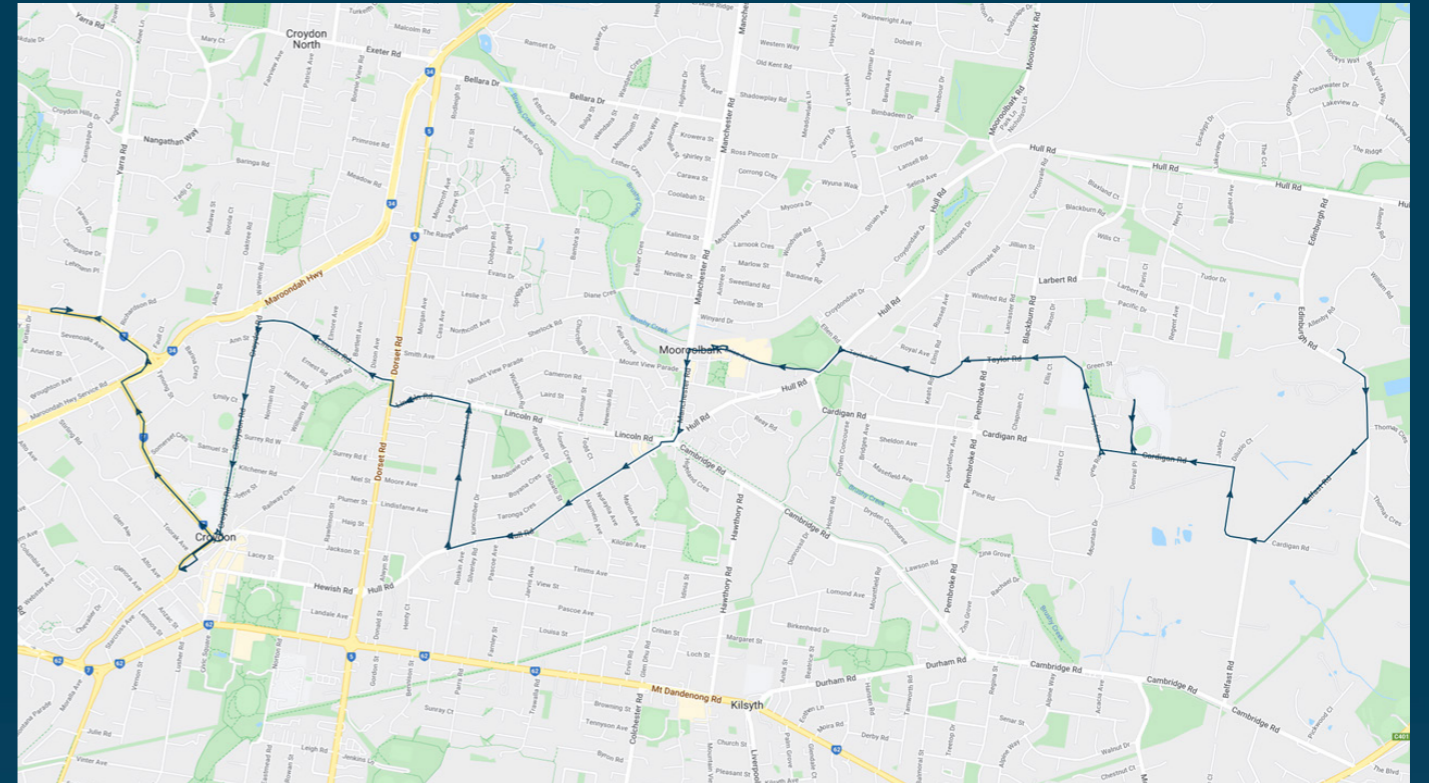

To view our list of live tracked services, visit www.venturabus.com.au

Times listed are estimated times only, it is advised to arrive at your stop earlier than the listed time to avoid missing your bus.

You can also download the Ventura Tracker app to view real time bus locations of all services

Edinburgh College

Route: 2570 | Afternoon

Stop ID	Stop Name	Time	Stop ID	Stop Name	Time
44543	Edinburgh College	15:35			
44561	Billanook College	15:40			
44563	Mooroolbark East PS	15:42			
12806	Mooroolbark CFA/Hull Rd	15:43			
21294	Mooroolbark Station	15:45			
11093	Mooroolbark Bowls Club/Hull Rd	15:46			
11094	Nuraylia Ave/Hull Rd	15:47			
11095	Sabato St/Hull Rd	15:47			
11096	Silver Ley Rd/Hull Rd	15:48			
15685	Hull Rd/Allendale Rd	15:48			
15686	Yallabee Way/Allendale Rd	15:49			
10164	Clement Cres/Croydon Rd	15:52			
10165	Grandview Ave/Croydon Rd	15:53			
10166	Melba College/Croydon Rd	15:53			
10167	Croydon PS/Croydon Rd	15:54			
21283	Croydon Station/Wicklow Ave	15:55			
12757	Croydon PS/Kent Ave	15:57			
12756	Somerset Cres/Kent Ave	15:59			
12755	Maroondah Hwy/Kent Ave	16:01			
8774	Maroondah Hwy/Yarra Rd	16:03			
44495	Luther College	16:05			

Times listed are estimated times only, it is advised to arrive at your stop earlier than the listed time to avoid missing your bus.

You can also download the Ventura Tracker app to view real time bus locations of all services

Edinburgh College

Route: 2570 | Afternoon

TURN DIRECTIONS

Depart Edinburgh College, left Edinburgh Rd, right Belfast Rd, right Cardigan Rd, right into Billanook College, exit & right Cardigan Rd, right Taylor Rd, left Hull Rd, right Brice Ave, right into Mooroolbark Station, right Brice Ave, left Manchester Rd, right Hull Rd, right Allendale Rd, left Lincoln Rd, right Dorset Rd, left Lincoln Rd, left Croydon Rd, right Wicklow Ave, left into Croydon Station, right Wicklow Ave, left Kent Ave, right Maroondah Hwy, left Yarra Rd, right into Luther College