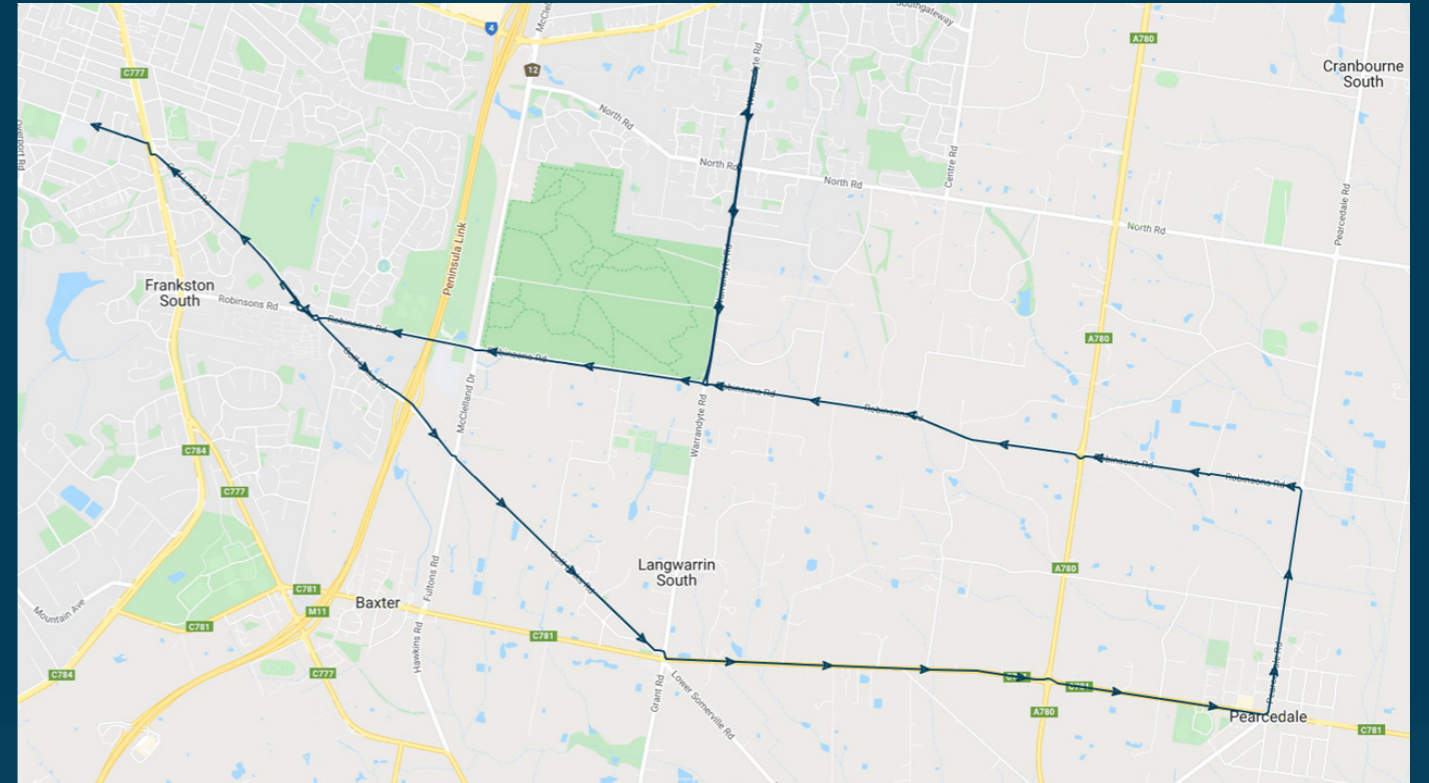

Elisabeth Murdoch Secondary

Route: 1320 | Morning

Stop ID	Stop Name	Time	Stop ID	Stop Name	Time
12006	Stotts Lane	07:52			
11166	Stornoway Drive	07:52			
11164	Baxter Station	07:53			
44516	Mount Erin Secondary College	07:59			
11033	Brooklyn Avenue	08:00			
11032	Frankston-Flinders Road	08:01			
12771	Oakfield Court	08:02			
46619	Frankston High School	08:03			

Elisabeth Murdoch Secondary

Route: 1320 | Morning

TURN DIRECTIONS

Via Golf Links Road, right Warrandyte Road, left Baxter-Tooradin Road, left Pearcedale Road, left Robinsons Road, right Warrandyte Road, left Warrandyte Road, right Robinsons Road, right Golf Links Road, right Frankston-Flinders Road, left Towerhill Road

To view our list of live tracked services, visit www.venturabus.com.au

Times listed are estimated times only, it is advised to arrive at your stop earlier than the listed time to avoid missing your bus.

You can also download the Ventura Tracker app to view real time bus locations of all services

Elisabeth Murdoch Secondary

Route: 1329 | Morning

Stop ID	Stop Name	Time	Stop ID	Stop Name	Time
11997	Pearcedale Village SC	08:25			
11998	Middle Road	08:26			
11999	Western Port Highway	08:27			
12000	South Boundary Road W	08:29			
12001	Highfield Dr	08:30			
12002	Baxter PS	08:32			
21531	Norwarran Way	08:38			
21527	Tyrone St	08:39			
44539	Elisabeth Murdoch College	08:40			