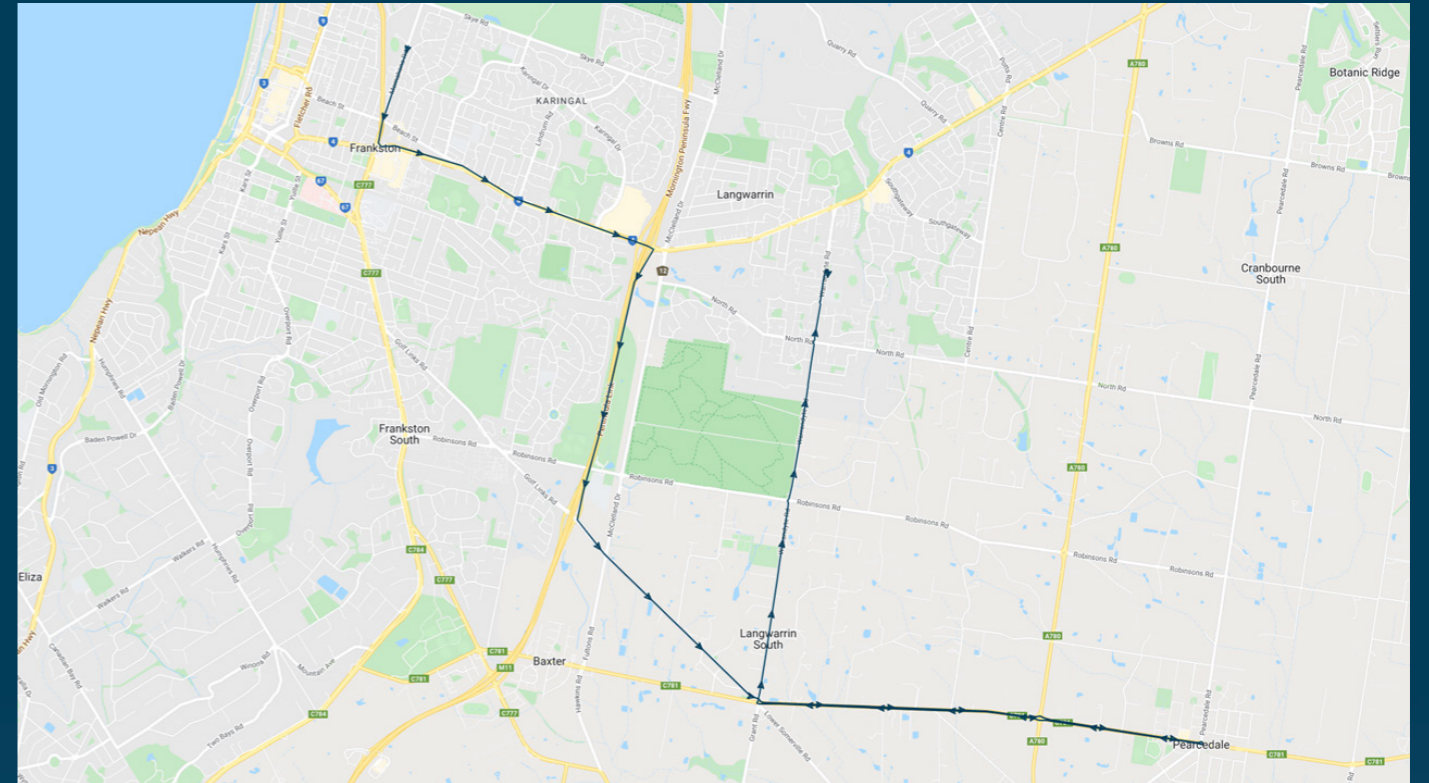

To view our list of live tracked services, visit www.venturabus.com.au

Times listed are estimated times only, it is advised to arrive at your stop earlier than the listed time to avoid missing your bus.

You can also download the Ventura Tracker app to view real time bus locations of all services

Elisabeth Murdoch Secondary

Route: 1329 | Morning

Stop ID	Stop Name	Time	Stop ID	Stop Name	Time
11997	Pearcedale Village SC	08:25			
11998	Middle Road	08:26			
11999	Western Port Highway	08:27			
12000	South Boundary Road W	08:29			
12001	Highfield Dr	08:30			
12002	Baxter PS	08:32			
21531	Norwarran Way	08:38			
21527	Tyrone St	08:39			
44539	Elisabeth Murdoch College	08:40			

Elisabeth Murdoch Secondary

Route: 1329 | Morning

TURN DIRECTIONS

Via Baxter-Tooradin Road, right Warrandyte Road into Elisabeth Murdoch Secondary

To view our list of live tracked services, visit www.venturabus.com.au

Times listed are estimated times only, it is advised to arrive at your stop earlier than the listed time to avoid missing your bus.

You can also download the Ventura Tracker app to view real time bus locations of all services