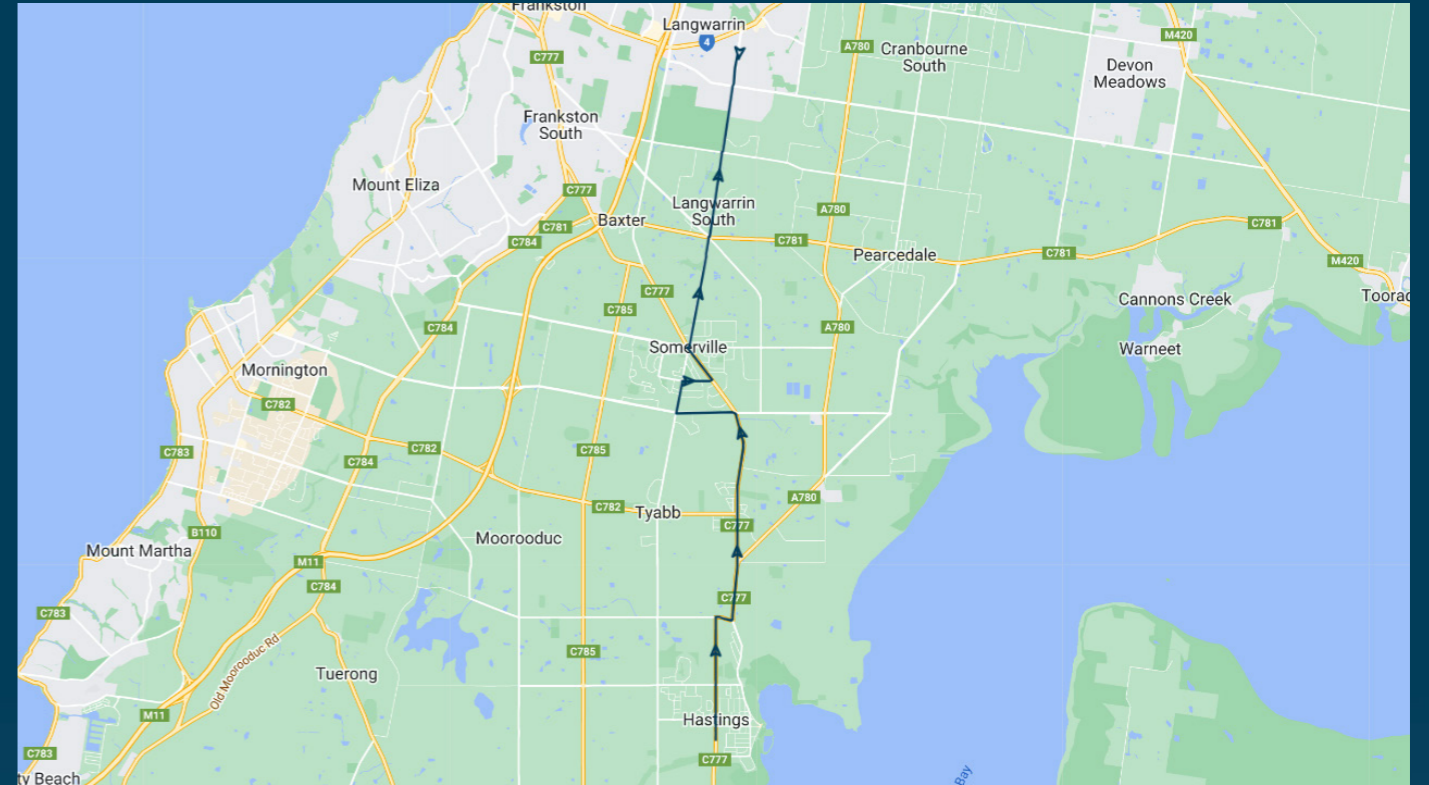

Elisabeth Murdoch Secondary

Route: 2452 | Morning

Stop ID	Stop Name	Time	Stop ID	Stop Name	Time
	Autumn Crt/Frankston-Flinders Rd	07:50			
13599	Tyabb Shops	07:54			
	Frankston-Flinders Rd/Bungower Rd	07:59			
	adnor Rise/Bungower Rd	08:00			
13604	Bungower Rd/Jones Rd	08:01			
13605	Somerville Recreation Reserve/Park Ln	08:05			
13606	Frankston-Flinders Rd/Park Ln	08:05			
40274	Somerville Station	08:08			
	Scott Gr/Grant Rd	08:10			
	Baxter Primary School/Grant Rd	08:12			
	Ballochmyle La/Warrandyte Rd	08:14			
	Elisabeth Murdoch Secondary College	08:33			

Elisabeth Murdoch Secondary

Route: 2452 | Morning