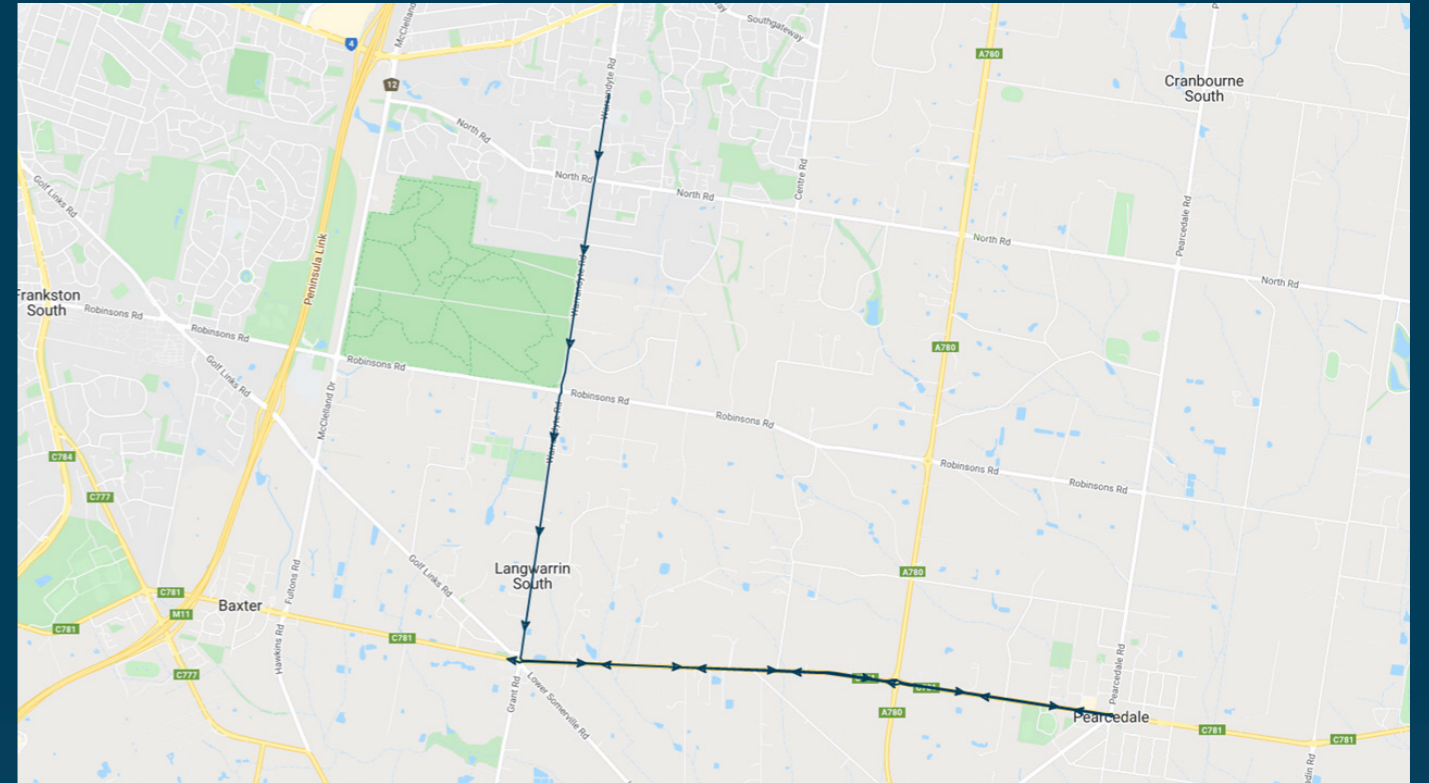

Elisabeth Murdoch Secondary

Route: 1321 | Afternoon

TURN DIRECTIONS

Via Warrandyte Road, left Robinsons Road, right Pearcedale Road, right Baxter-Tooradin Road, right Warrandyte Road, left Golf Links Road

You can also download the Ventura Tracker app to view real time bus locations of all services

Elisabeth Murdoch Secondary

Route: 1327 | Afternoon

Stop ID	Stop Name	Time	Stop ID	Stop Name	Time
44539	Elisabeth Murdoch College	15:05			
21526	Tyrone St	15:05			
21528	North Road	15:05			
11162	Warrandyte Road	15:10			
11161	Highfield Dr	15:11			
12000	South Boundary Road	15:12			
11160	West Road	15:12			
11159	Western Port Highway	15:13			
11158	Middle Road	15:14			
11157	Pearcedale Village SC	15:14			
11997	Pearcedale Village SC	15:14			
11998	Middle Road	15:15			
11999	Western Port Highway	15:16			
12000	South Boundary Road	15:17			
12001	Highfield Dr	15:18			
46623	Baxter Primary School	15:20			

Elisabeth Murdoch Secondary

Route: 1327 | Afternoon

TURN DIRECTIONS

Via Warrandyte Road, left Baxter-Tooradin Road

To view our list of live tracked services, visit www.venturabus.com.au

Times listed are estimated times only, it is advised to arrive at your stop earlier than the listed time to avoid missing your bus.

You can also download the Ventura Tracker app to view real time bus locations of all services

Elisabeth Murdoch Secondary

Route: 2452 | Afternoon

Stop ID	Stop Name	Time	Stop ID	Stop Name	Time
	Elisabeth Murdoch Secondary College	15:30			
	Ballochmyle Ln/Warrandyte Rd	15:35			
	Baxter Primary School/Grant Rd	15:38			
	Simcock St/Grant Rd	15:39			
40282	Somerville Station	15:45			
13142	Frankston-Flinders Rd/Park Ln	15:50			
13143	Somerville Recreation Reserve/Park Ln	15:52			
13144	Bungower Rd/Jones Rd	15:55			
	Radnor Rise/Bungower Rd	15:58			
	Frankston-Flinders Rd/Bungower Rd	16:00			
12089	Mornington-Tyabb Rd	16:05			
13155	Phillip Crt/Frankston-Flinders Rd	16:15			