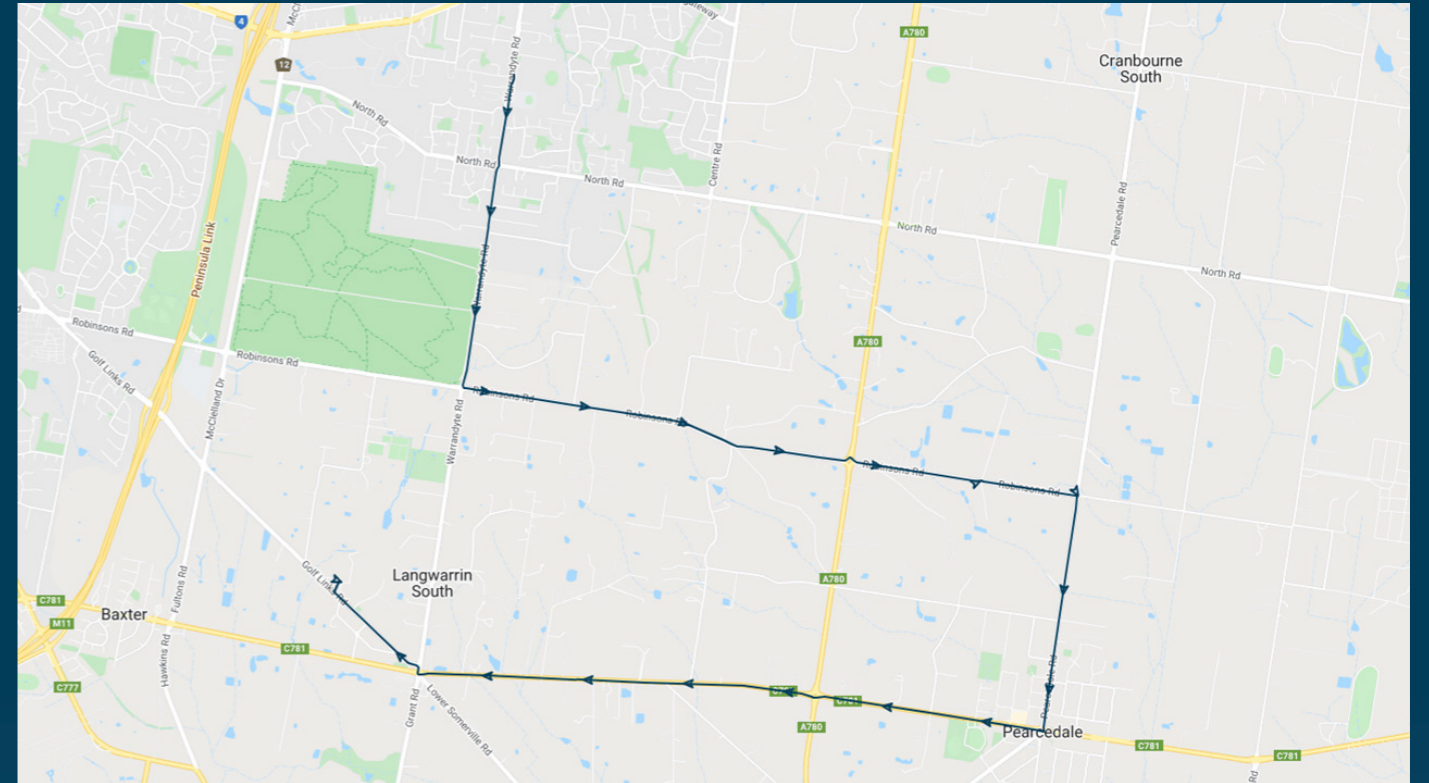

To view our list of live tracked services, visit www.venturabus.com.au

Times listed are estimated times only, it is advised to arrive at your stop earlier than the listed time to avoid missing your bus.

You can also download the Ventura Tracker app to view real time bus locations of all services

Elisabeth Murdoch Secondary

Route: 1321 | Afternoon

Stop ID	Stop Name	Time	Stop ID	Stop Name	Time
44539	Elisabeth Murdoch College	15:37			
21526	Tyrone St	15:30			
21528	North Road	15:30			
11987	Warrandyte Road	15:33			
11988	Gardeners Road	15:33			
11989	Nirvana Cl	15:34			
11990	Donald Road	15:35			
11991	Victory Road	15:35			
21679	Western Port Highway	15:37			
11993	Middle Road	15:38			
11994	Robinsons Road	15:39			
11995	Victoria Road	15:40			
11996	Evans St	15:41			
11997	Pearcedale Village SC	15:42			
11998	Middle Road	15:43			
11999	Western Port Highway	15:44			
12000	South Boundary Road W	15:45			
12001	Highfield Dr	15:47			
12002	Baxter PS	15:48			
44465	Woodleigh School	15:50			

Elisabeth Murdoch Secondary

Route: 1321 | Afternoon

TURN DIRECTIONS

Via Warrandyte Road, left Robinsons Road, right Pearcedale Road, right Baxter-Tooradin Road, right Warrandyte Road, left Golf Links Road

You can also download the Ventura Tracker app to view real time bus locations of all services

Elisabeth Murdoch Secondary

Route: 1327 | Afternoon

Stop ID	Stop Name	Time	Stop ID	Stop Name	Time
44539	Elisabeth Murdoch College	15:05			
21526	Tyrone St	15:05			
21528	North Road	15:05			
11162	Warrandyte Road	15:10			
11161	Highfield Dr	15:11			
12000	South Boundary Road	15:12			
11160	West Road	15:12			
11159	Western Port Highway	15:13			
11158	Middle Road	15:14			
11157	Pearcedale Village SC	15:14			
11997	Pearcedale Village SC	15:14			
11998	Middle Road	15:15			
11999	Western Port Highway	15:16			
12000	South Boundary Road	15:17			
12001	Highfield Dr	15:18			
46623	Baxter Primary School	15:20			