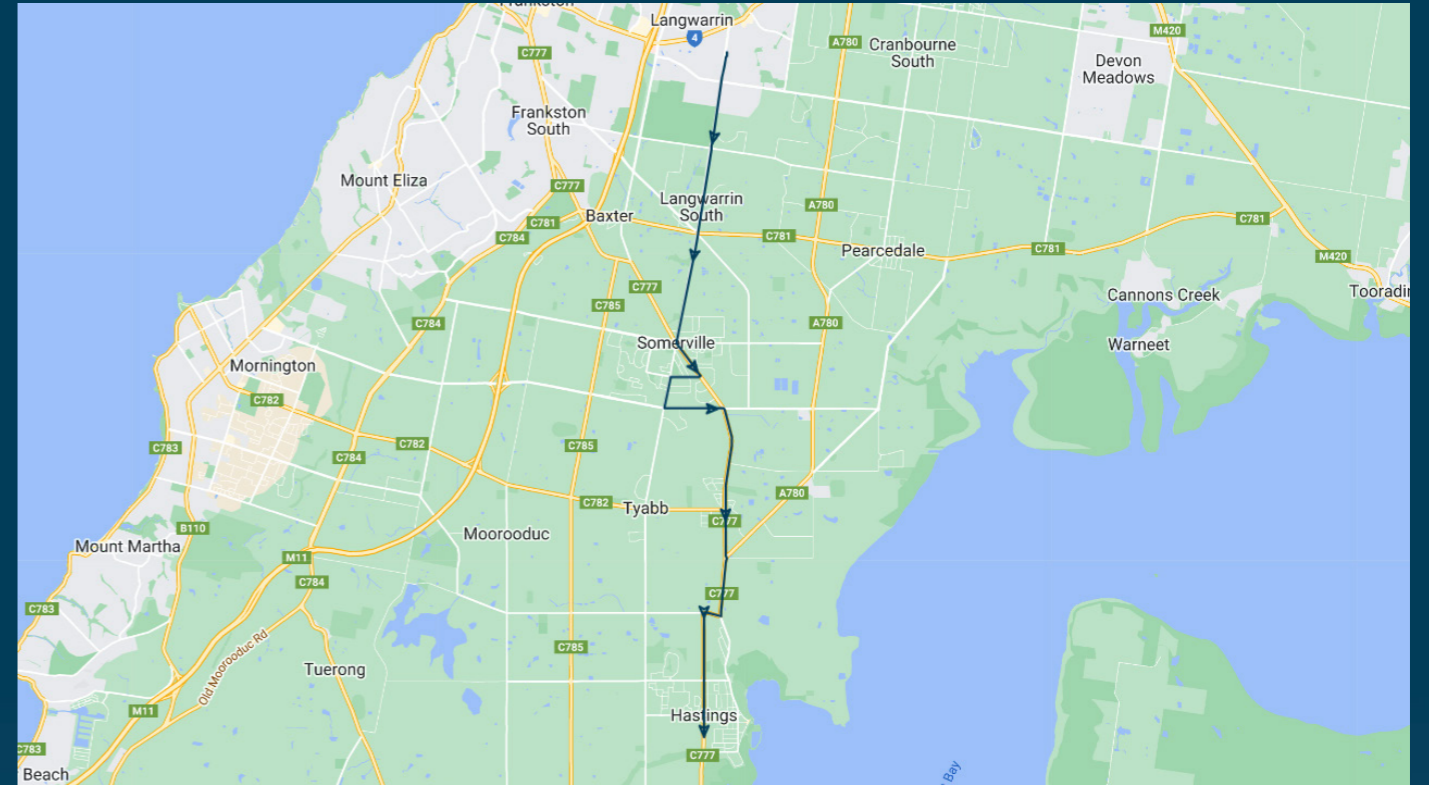

Elisabeth Murdoch Secondary

Route: 2452 | Afternoon

Stop ID	Stop Name	Time	Stop ID	Stop Name	Time
	Elisabeth Murdoch Secondary College	15:30			
	Ballochmyle Ln/Warrandyte Rd	15:35			
	Baxter Primary School/Grant Rd	15:38			
	Simcock St/Grant Rd	15:39			
40282	Somerville Station	15:45			
13142	Frankston-Flinders Rd/Park Ln	15:50			
13143	Somerville Recreation Reserve/Park Ln	15:52			
13144	Bungower Rd/Jones Rd	15:55			
	Radnor Rise/Bungower Rd	15:58			
	Frankston-Flinders Rd/Bungower Rd	16:00			
12089	Mornington-Tyabb Rd	16:05			
13155	Phillip Crt/Frankston-Flinders Rd	16:15			

Elisabeth Murdoch Secondary

Route: 2452 | Afternoon