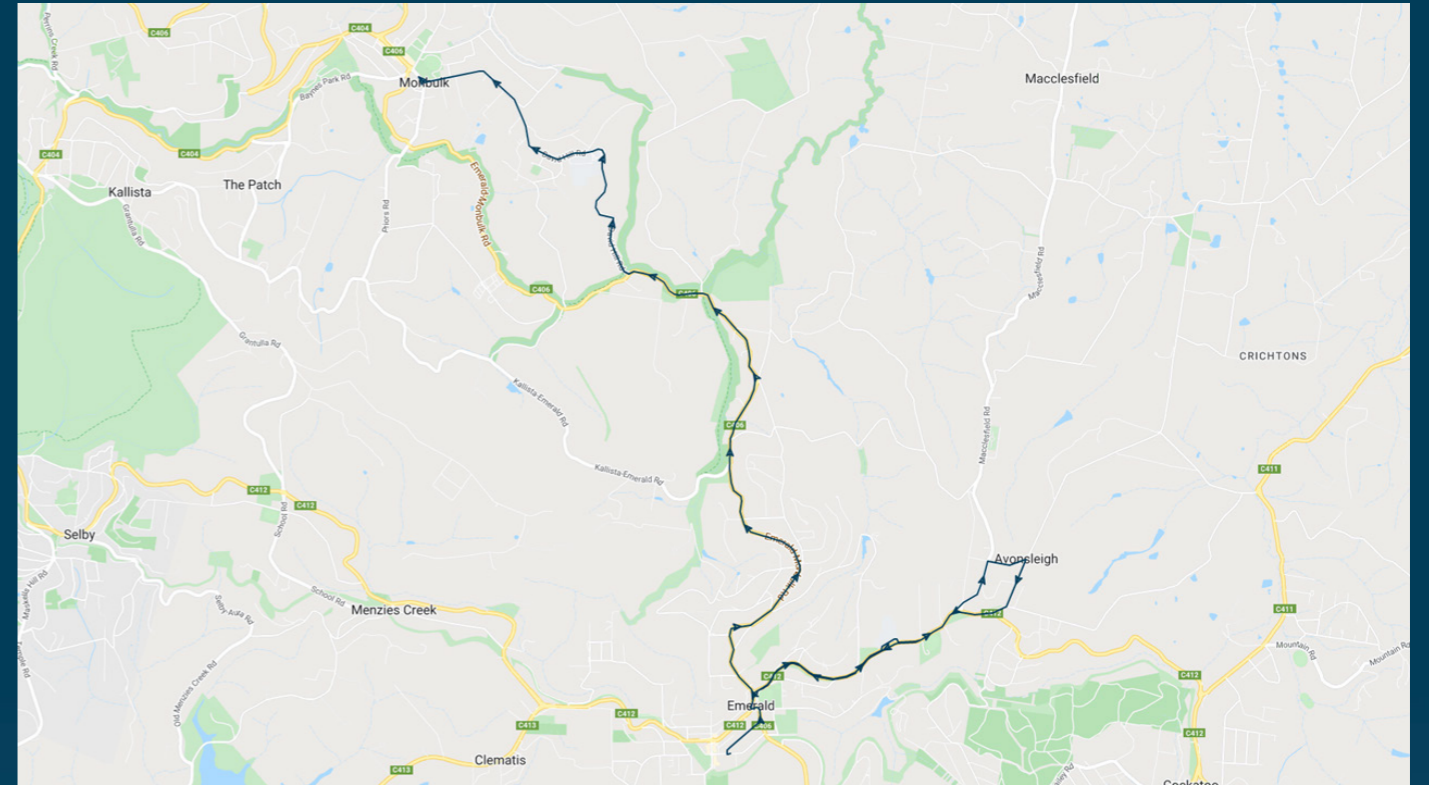

Emerald Primary School

Route: 5103 (SBSC) | Morning

TURN DIRECTIONS

Via Main Road onto David Hill Road, left Emerald Monbulk Road, left Belgrave-Gembrook Road, right Avon Road, right Margaret Road, left Belgrave-Gembrook Road, left Beaconsfield-Emerald Road, right Heroes Avenue

You can also download the Ventura Tracker app to view real time bus locations of all services

Emerald Primary School

Route: 5102 (SBSC) | Afternoon

Stop ID	Stop Name	Time	Stop ID	Stop Name	Time
44503	Emerald Primary School	15:35			
13839	Emerald-Monbulk Road	15:36			
13837	Lawson Road	15:38			
46554	Emerald Secondary College	15:39			
13836	Macclesfield Road	15:40			
13952	Margaret Road	15:43			
13954	Lawson Road	15:45			
14669	Emerald-Monbulk Road	16:05			

Emerald Primary School

Route: 5102 (SBSC) | Afternoon

TURN DIRECTIONS

Depart Emerald Primary School via Kings Road, left Beaconsfield-Emerald Road, left Macclesfield Road, right Avon Road, right Margaret Road, right Belgrave-Gembrook Road, right Main Road

You can also download the Ventura Tracker app to view real time bus locations of all services