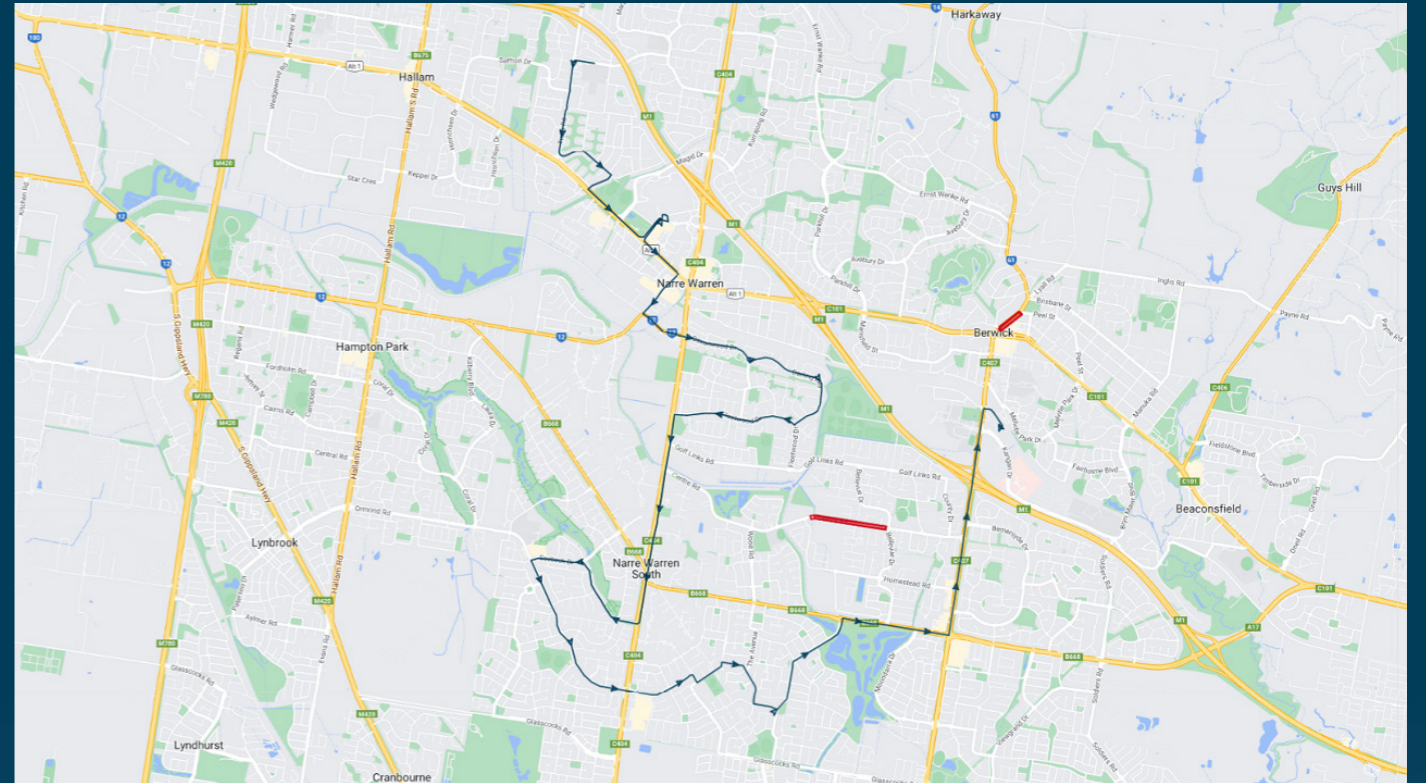

Times listed are estimated times only, it is advised to arrive at your stop earlier than the listed time to avoid missing your bus.

You can also download the Ventura Tracker app to view real time bus locations of all services

Fleetwood Secondary College

Route: 834S | Afternoon