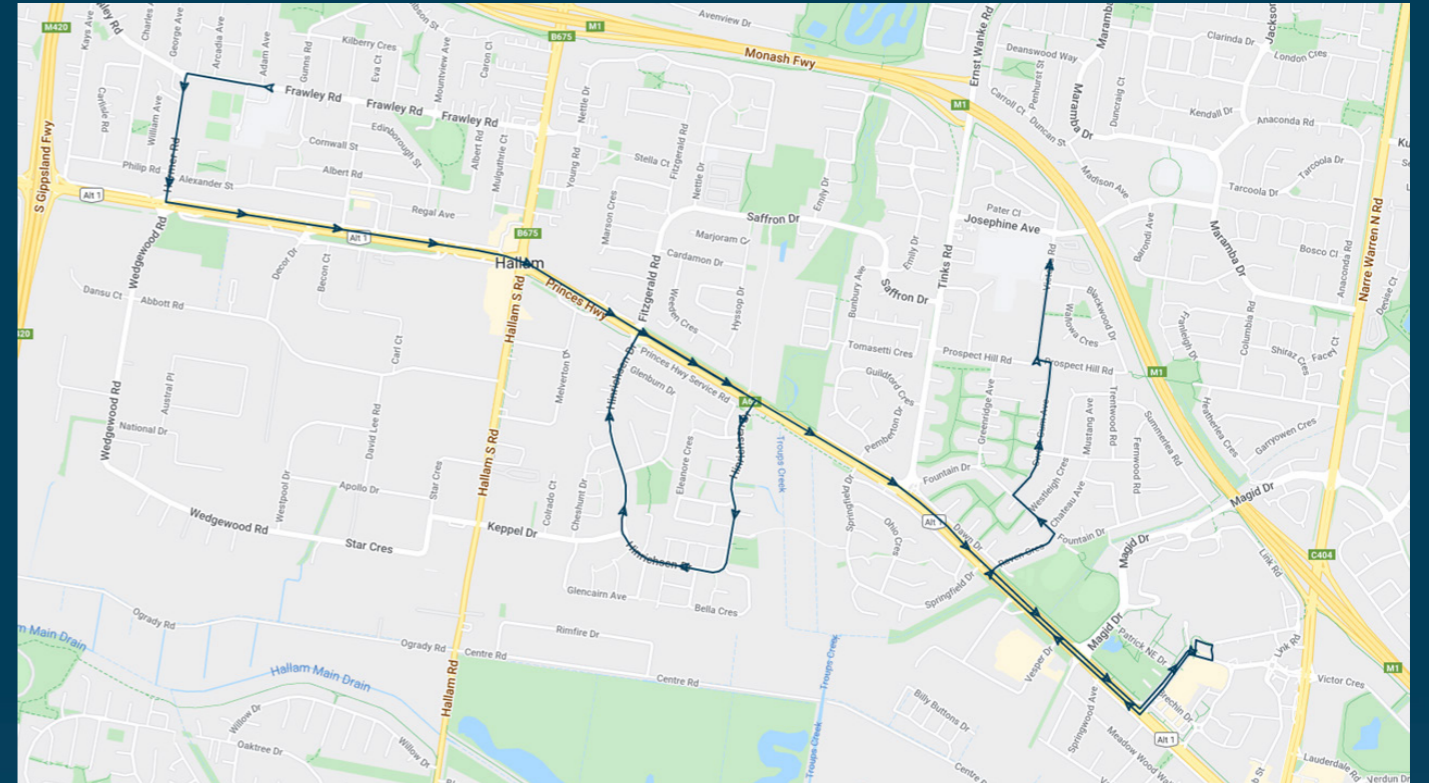

Fountain Gate Secondary College

Route: 1518 | Morning

Stop ID	Stop Name	Time	Stop ID	Stop Name	Time
44524	Hallam Senior Secondary College	08:11			
4233	Hallam Senior Secondary College	08:11			
3681	Belgrave-Hallam Road	08:16			
3682	Fitzgerald Road	08:17			
3683	Hinrichsen Drive	08:24			
3684	Tinks Road	08:26			
3685	Fountain Gate Tennis Club	08:27			
3686	Springwood Avenue	08:28			
46426	Fountain Gate SC	08:30			
4223	Springwood Avenue	08:34			
4327	Max Pawsey Reserve	08:36			
13482	Fountain Gate Tennis Club	08:39			
13483	Westleigh Crescent	08:42			
13486	Fountain Gate PS	08:47			
13487	Fountain Gate Secondary Col	08:50			

Fountain Gate Secondary College

Route: 1518 | Morning