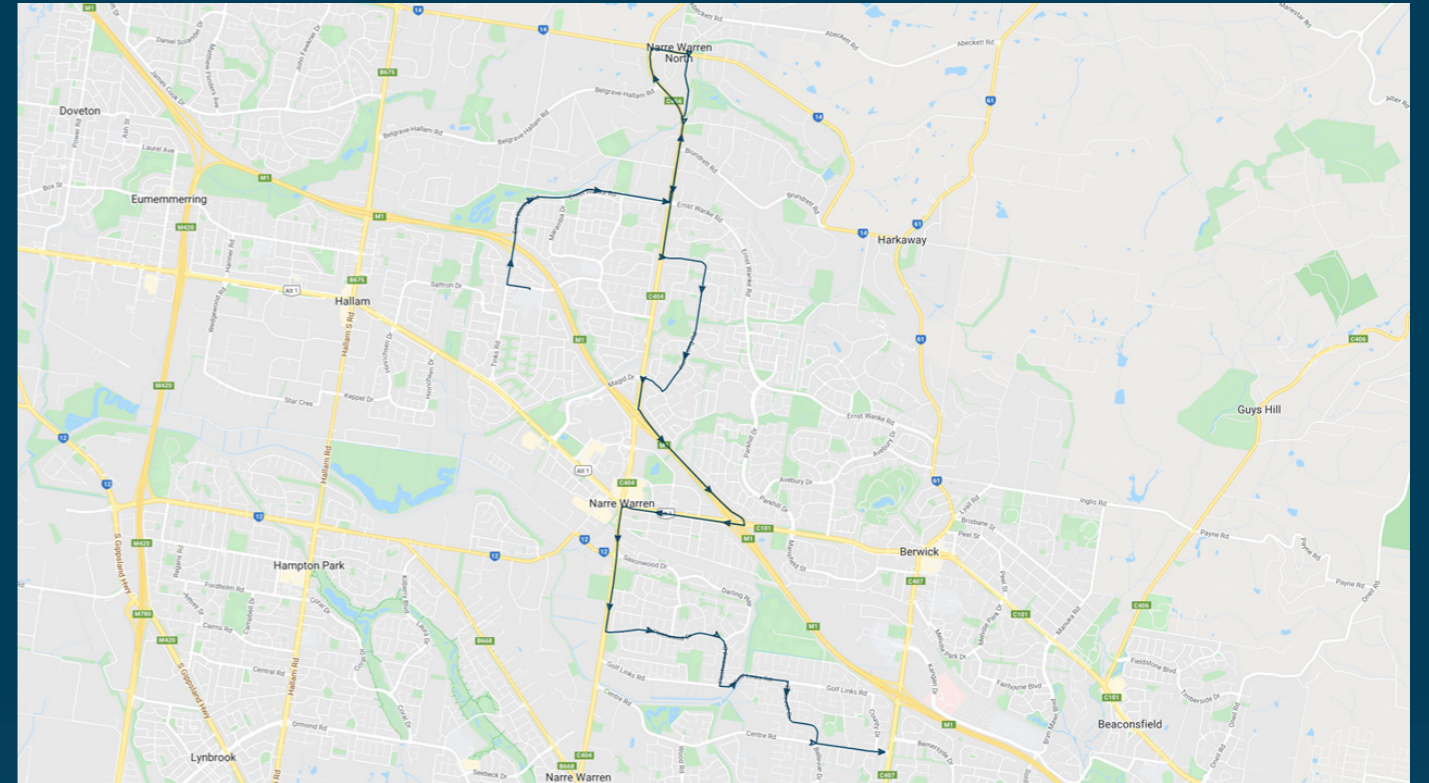

Fountain Gate Secondary College

Route: 1502 | Afternoon

Stop ID	Stop Name	Time	Stop ID	Stop Name	Time
44579	Fountain Gate Secondary College	15:42			
13495	Jack Thomas Reserve	15:46			
13496	Mary MacKillop Catholic	15:47			
22595	Fox Road	15:48			
14609	Crawley Road	15:48			
45919	Heatherton Road	15:50			
11270	Claire Robinson Park	15:52			
12310	Narre Warren North Scout Hall	15:52			
13509	Narre Warren North CFA	15:53			
14739	Fox Road	15:54			
13510	Mary Mackillop Catholic PS	15:55			
13511	Narre Warren North Road	15:56			
13512	Kurrajong Road	15:56			
13513	Sarnia Court	15:56			
13515	Oatlands Primary School	15:58			
13516	Archibald Avenue	15:59			
13517	Kallara Crescent	16:00			
13518	Ryelands Drive	16:00			
13519	Song Street	16:01			
4217	Richardson Street	16:06			
4218	Lloyd Avenue	16:07			
4219	Stewart Avenue	16:07			
12849	Ray Bastin Reserve	16:10			
12848	Fleetwood Dr	16:11			
13549	Ireland Avenue	16:11			
13548	Coonara Court	16:12			
13547	Rosemont Drive	16:12			
13545	Darling Way	16:13			
14841	Bellevue Dr	16:18			
14839	Ashfield Dr	16:19			
46600	Clyde Road	16:20			

Times listed are estimated times only, it is advised to arrive at your stop earlier than the listed time to avoid missing your bus.

You can also download the Ventura Tracker app to view real time bus locations of all services

Fountain Gate Secondary College

Route: 1502 | Afternoon