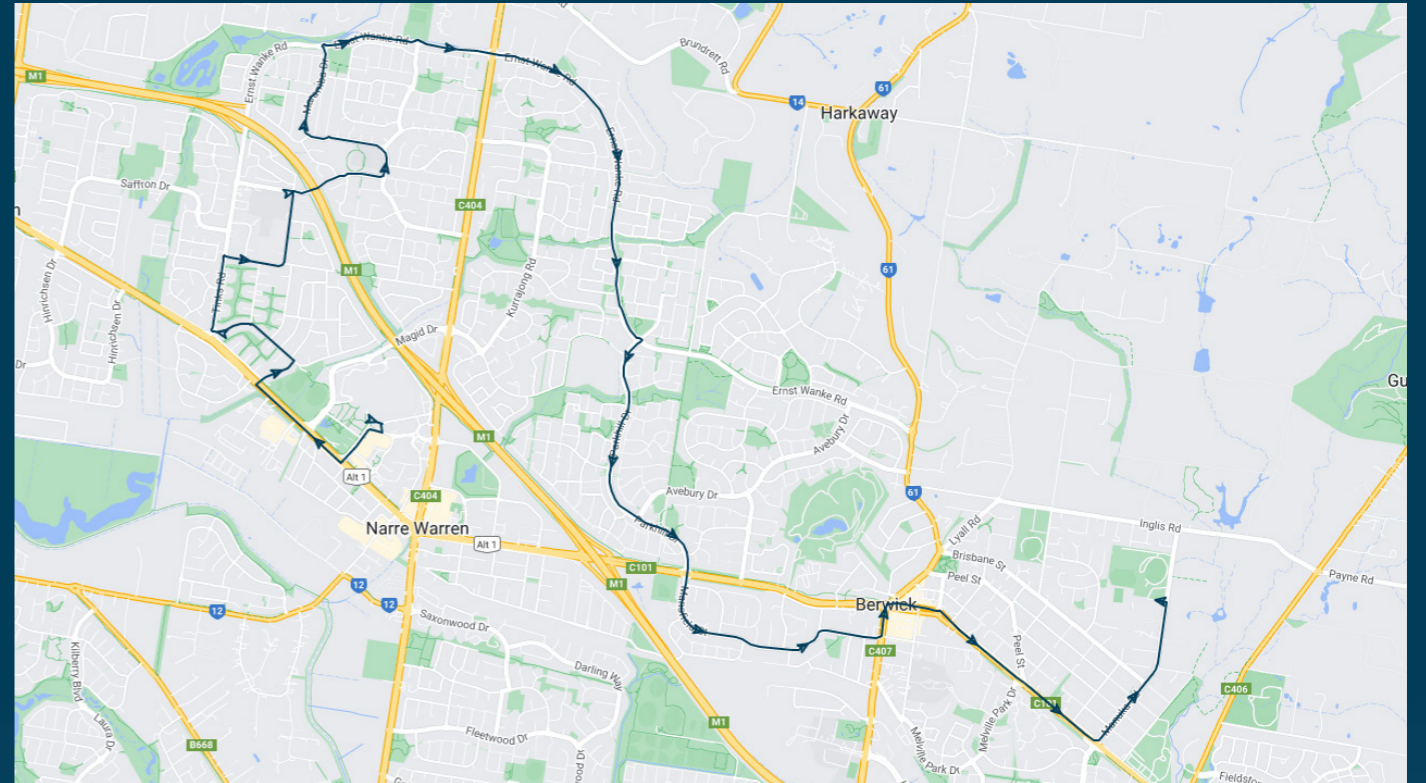

Times listed are estimated times only, it is advised to arrive at your stop earlier than the listed time to avoid missing your bus.

You can also download the Ventura Tracker app to view real time bus locations of all services

Fountain Gate Secondary College

Route: BSC 01 | Morning