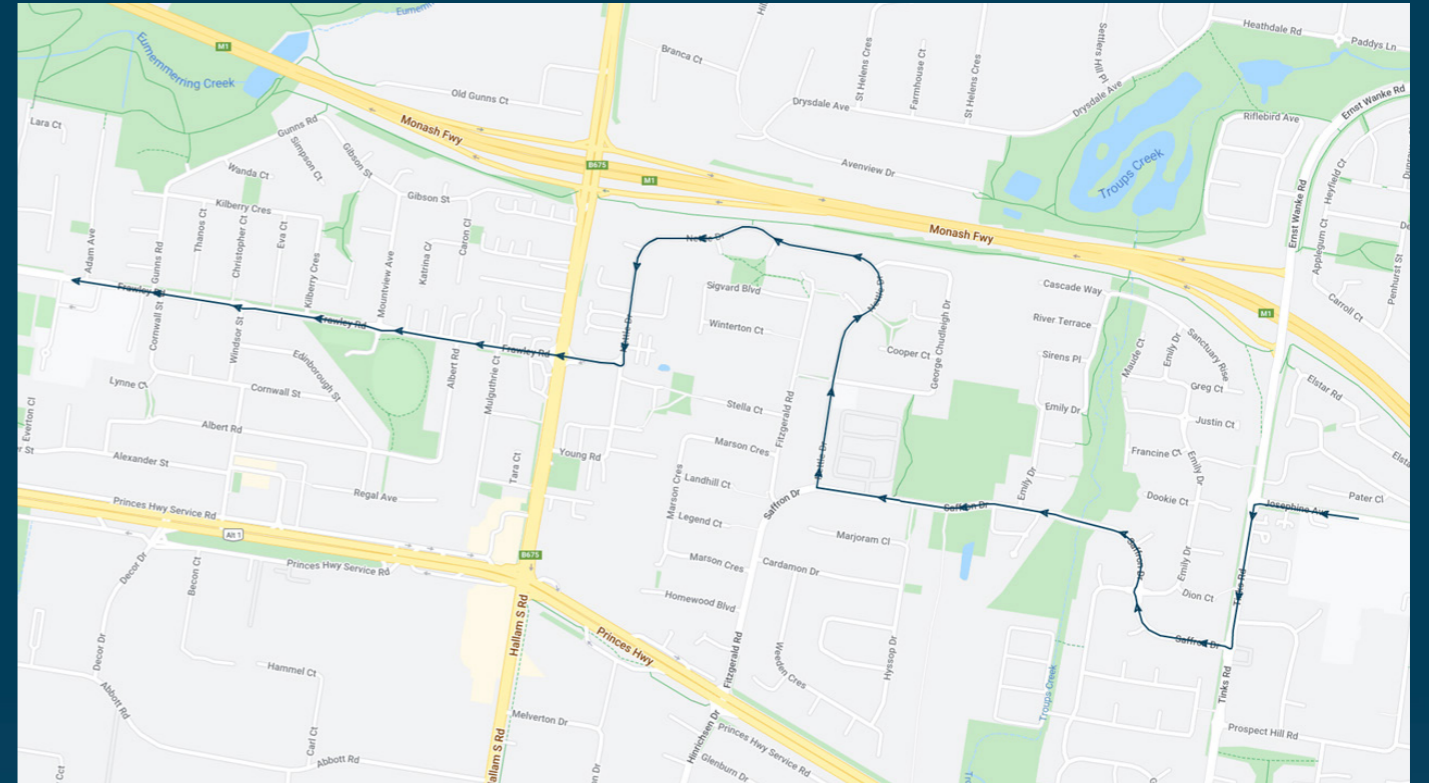

Fountain Gate Secondary College

Route: BSC 01 | Morning

TURN DIRECTIONS

Depart Fountain Gate Shopping Centre via right Overland Dr, right Princes Hwy, right Raven Cres, left Fountain Dr, right Tinks Rd, right Prospect Hill Rd, left Victoria Rd, right Josephine Ave, left Maramba Dr, right Ernst Wanke Rd, right Parkhill Dr, Into Mansfield St, left Clyde Rd, right Princes Hwy, left Manuka Rd, left into Berwick Secondary College

Fountain Gate Secondary College

Route: 1502 | Afternoon

TURN DIRECTIONS

Depart Fountain Gate Secondary College via Josephine Avenue, right Tinks Road into Ernst Wanke Road, left Narre Warren North Road, right Heatherton Road, right Memorial Drive, left Narre Warren North Road, left Kurrajong Road, right Ryelands Drive, left Narre Warren North Road, left Monash Freeway, right Princes Highway, left Narre Warren/Cranbourne Road, left Fleetwood Drive, left Golf Links Road, right Bellevue Drive, left Centre Road, left Clyde Road to Clyde Road/Centre Road

To view our list of live tracked services, visit www.venturabus.com.au

Fountain Gate Secondary College

Route: 2266 | Afternoon

Stop ID	Stop Name	Time	Stop ID	Stop Name	Time
44579	Fountain Gate Secondary College	15:30			
4229	Mulguthrie Court	15:37			
4230	Mountview Avenue	15:38			
4231	Windsor Street	15:39			
4232	Cornwall Street	15:40			
44524	Hallam Senior Secondary College	15:40			

Fountain Gate Secondary College

Route: 2266 | Afternoon

TURN DIRECTIONS

Depart Fountain Gate Secondary College via Josephine Avenue, left Tinks Road, right Saffron Drive, right Nettle Drive, right Frawley to Hallam Senior Secondary College