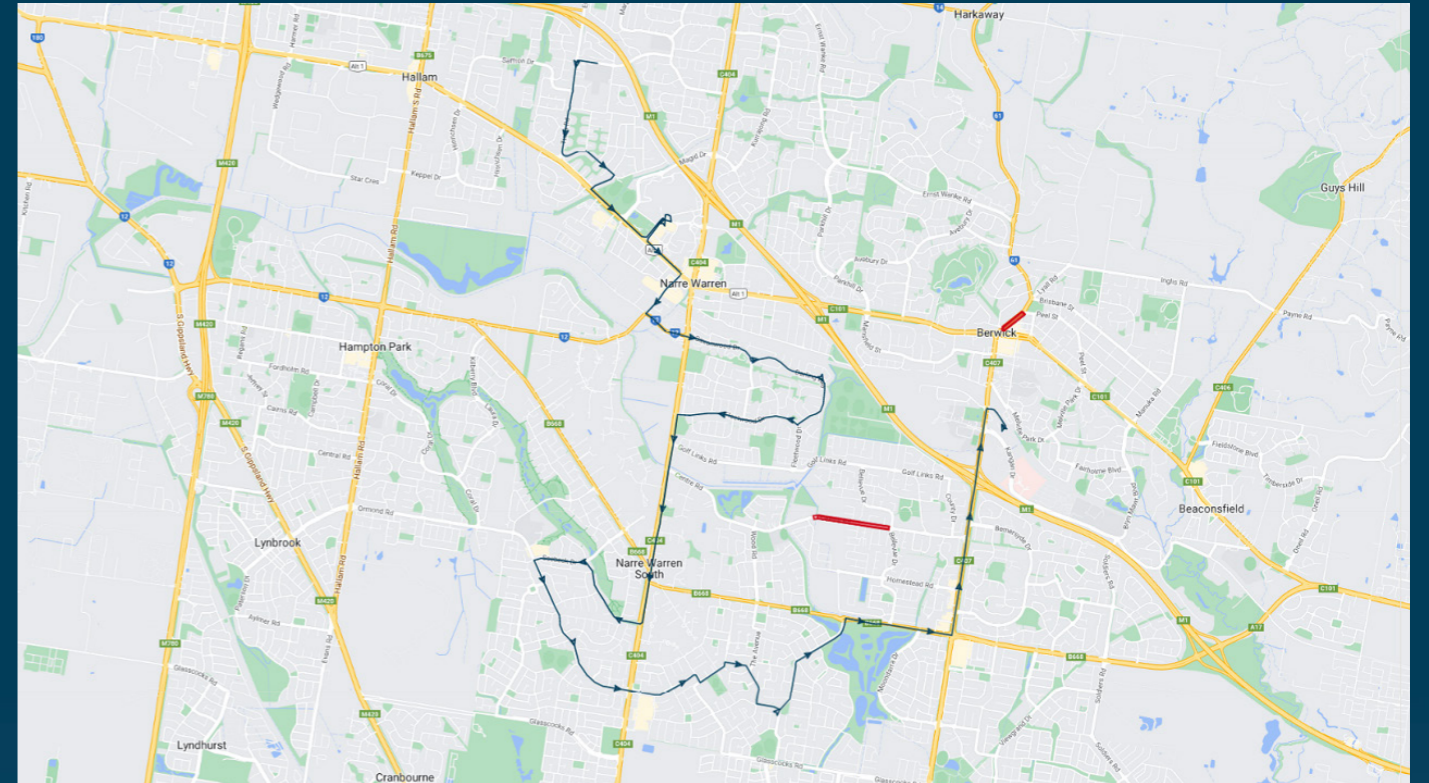

Times listed are estimated times only, it is advised to arrive at your stop earlier than the listed time to avoid missing your bus.

You can also download the Ventura Tracker app to view real time bus locations of all services

Fountain Gate Secondary College

Route: 1553/834S | Afternoon