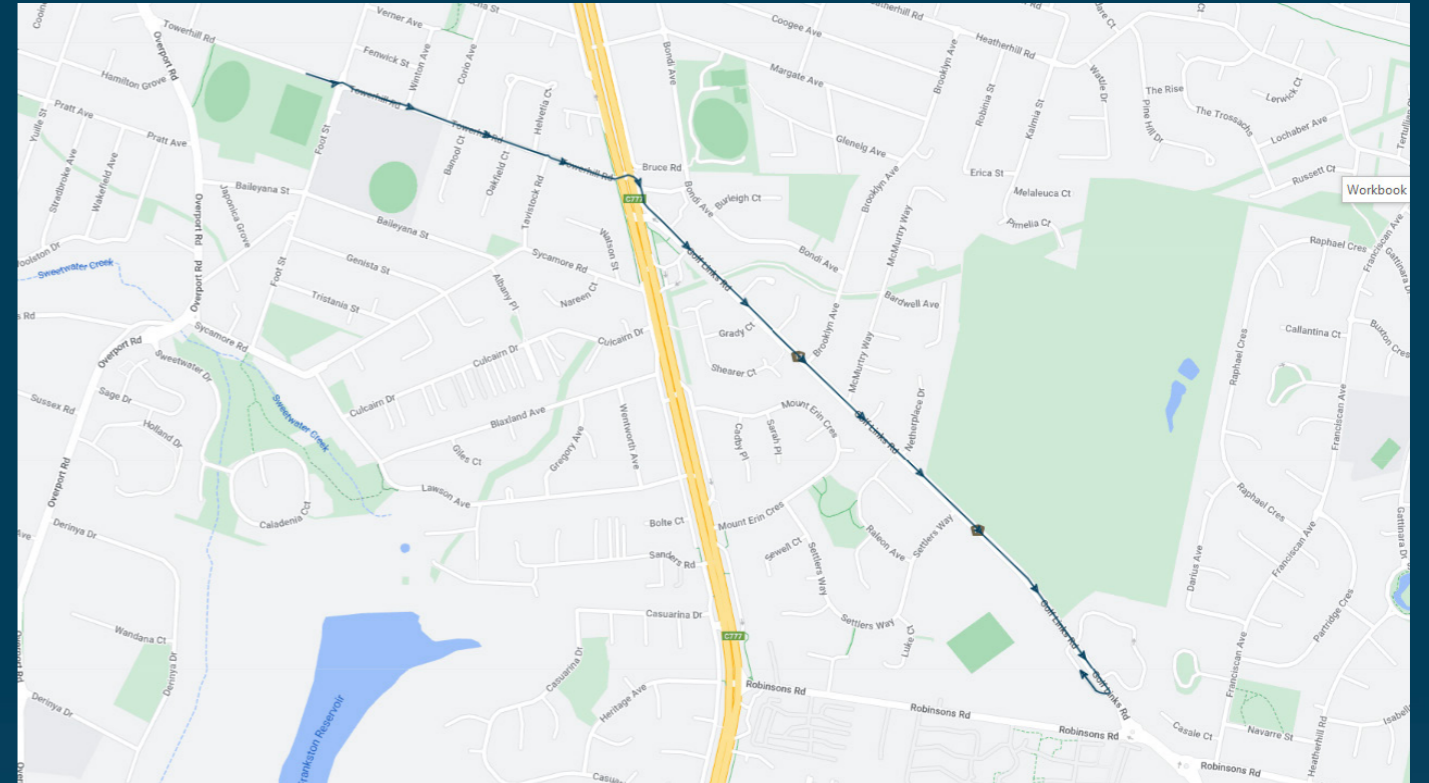

Frankston High School

Route: 1316 | Afternoon

Stop ID	Stop Name	Time	Stop ID	Stop Name	Time
46621	Frankston High School/Towerhill Rd	15:25			
11130	Helvetia Ct/Towerhill Rd	15:25			
11129	Frankston-Flinders Rd/Golf Links Rd	15:26			
11137	McMurtry Way/Golf Links Rd	15:27			
11139	Frankston Golf Club/Golf Links Rd	15:28			
11140	Frankston Golf Club/Golf Links Rd	15:28			
14350	Mt Erin College/Golf Links Rd	15:30			

Frankston High School

Route: 1316 | Afternoon