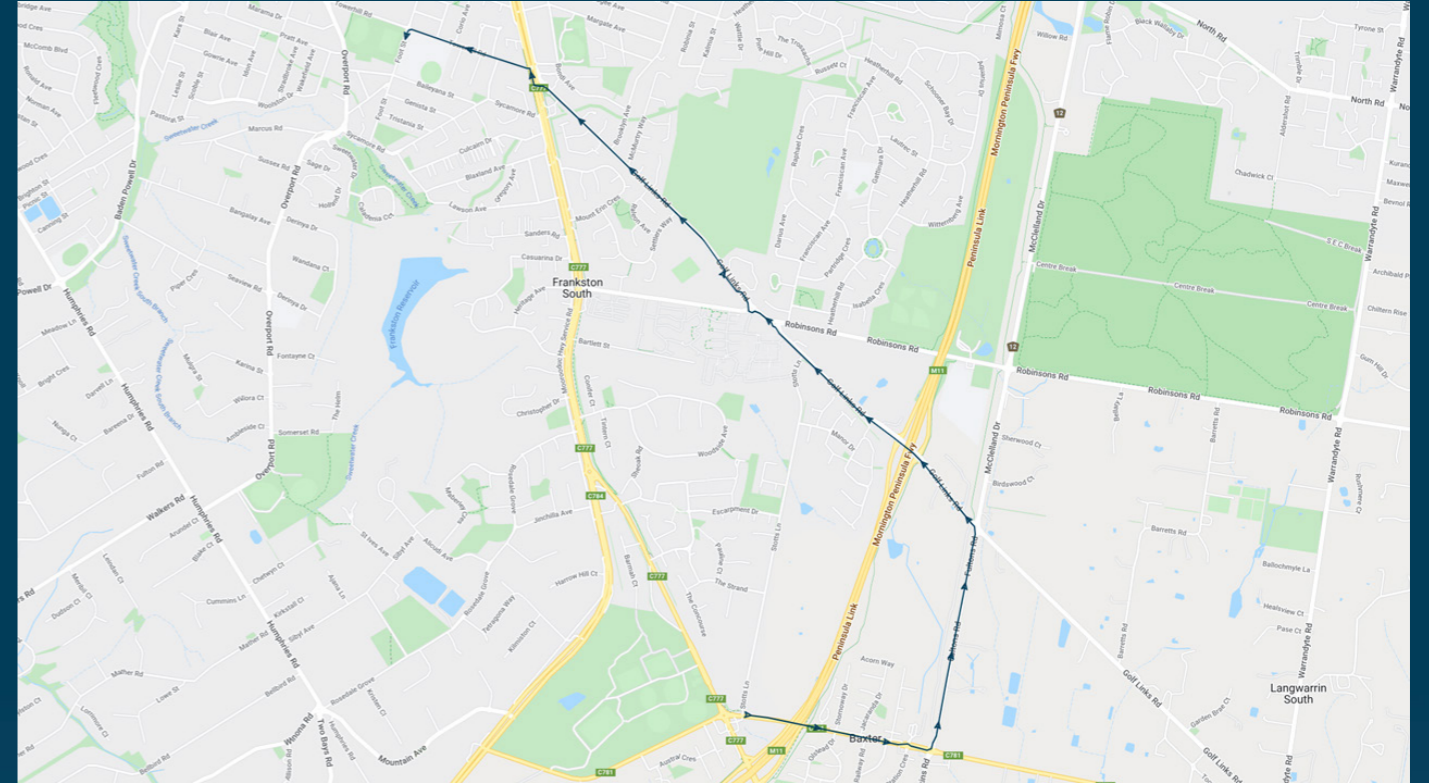

# Frankston High School

Route: 1300 | Morning

Stop ID	Stop Name	Time	Stop ID	Stop Name	Time
12006	Stotts Lane	07:52			
11166	Stornoway Drive	07:52			
11164	Baxter Station	07:53			
44516	Mount Erin Secondary College	07:59			
11033	Brooklyn Avenue	08:00			
11032	Frankston-Flinders Road	08:01			
12771	Oakfield Court	08:02			
46619	Frankston High School	08:03			

# Frankston High School

Route: 1300 | Morning

## TURN DIRECTIONS

Via Baxter-Tooradin Road, left Fultons Road, left Golf Links Road, right Frankston-Flinders Road, left Towerhill Road

To view our list of live tracked services, visit [www.venturabus.com.au](http://www.venturabus.com.au)