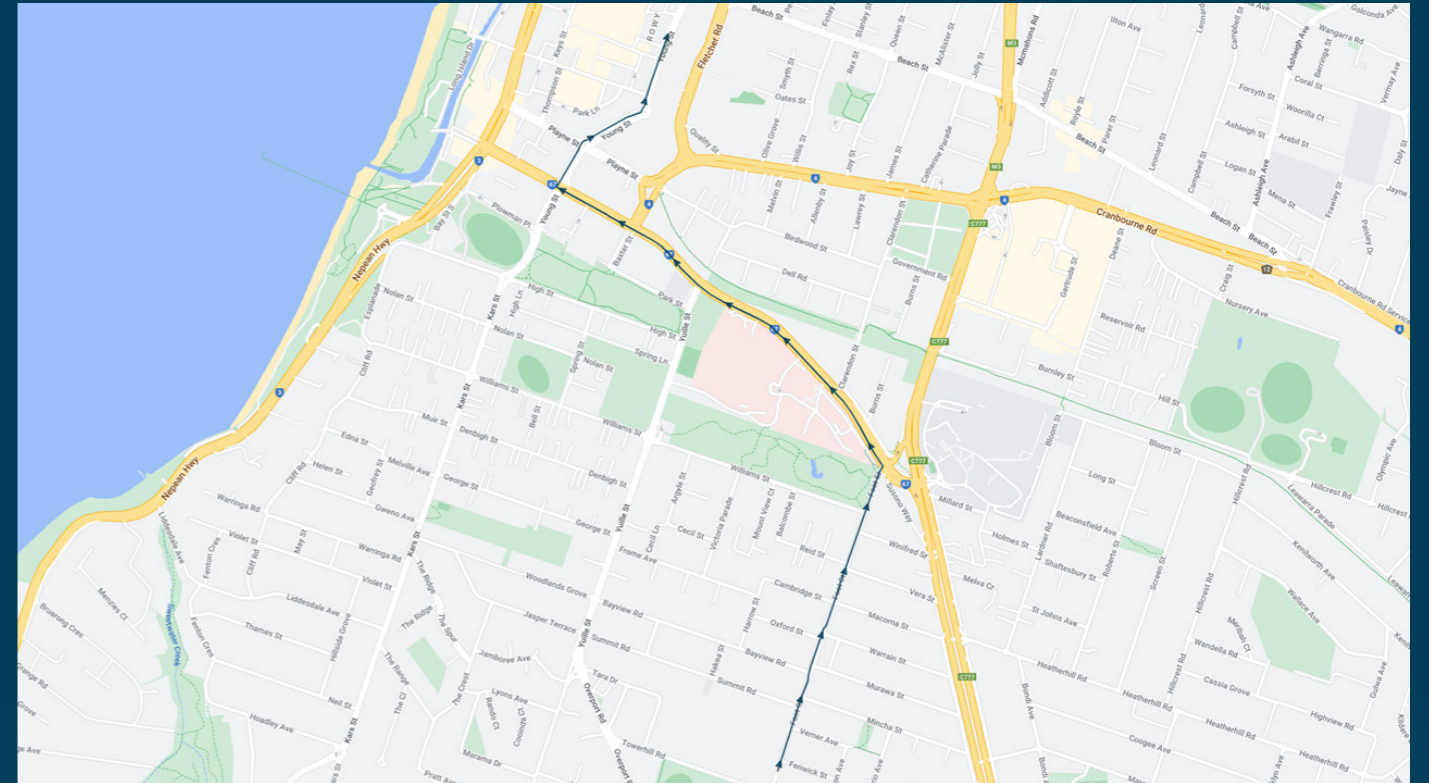

## Route: 1301 | Afternoon

### TURN DIRECTIONS

Via Foot Street, right Poinciana Street, left Overport Road, left Humphries Road, left Rosedale Grove, left Frankston-Flinders Road

To view our list of live tracked services, visit [www.venturabus.com.au](http://www.venturabus.com.au)

## TURN DIRECTIONS

Via Foot Street, left Hastings Road into Davey Street, right Young Street

To view our list of live tracked services, visit [www.venturabus.com.au](http://www.venturabus.com.au)

Times listed are estimated times only, it is advised to arrive at your stop earlier than the listed time to avoid missing your bus.