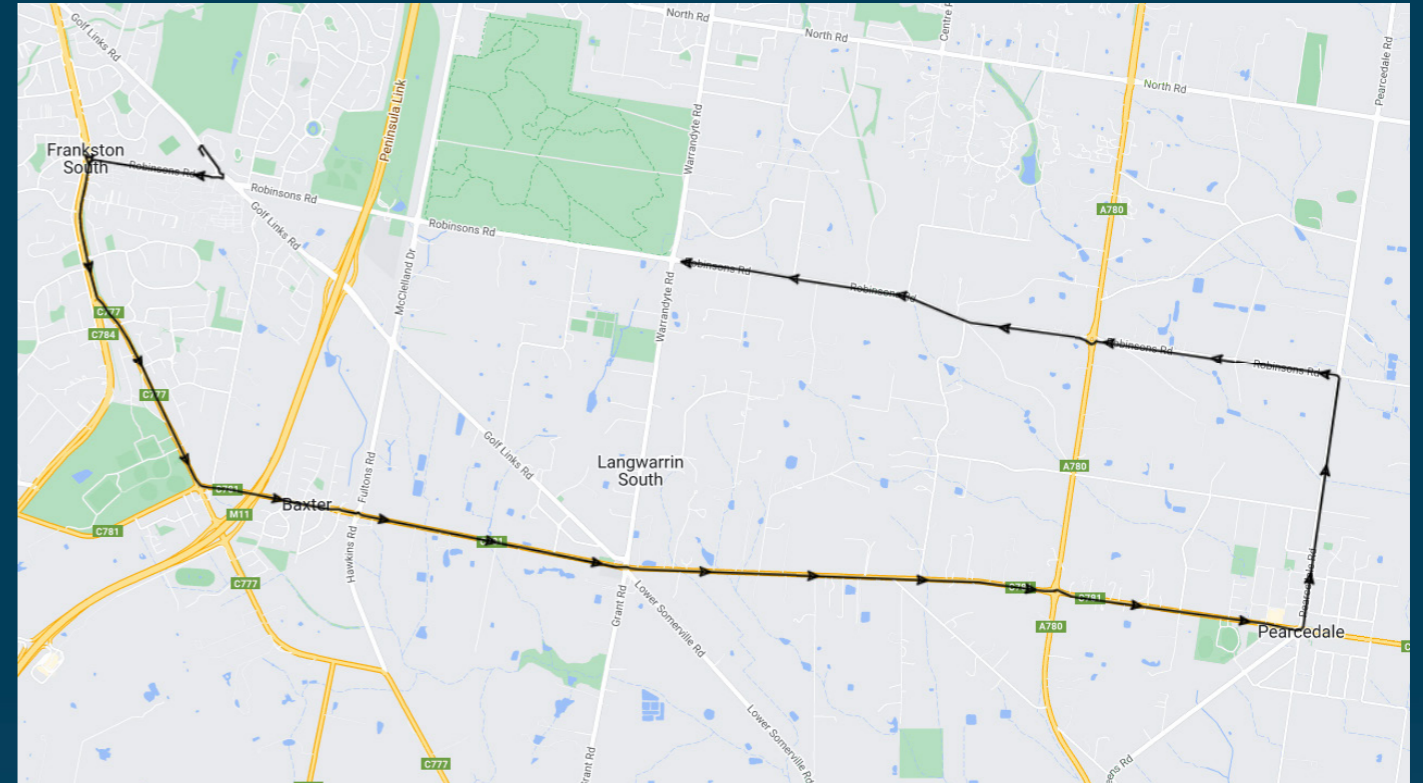

Stop ID	Stop Name	Time	Stop ID	Stop Name	Time
14350	Mt Erin College/Golf Links Rd	15:30			
12600	Robinsons Rd/Moorooduc Hwy	15:31			
12601	Rosedale Gr/Moorooduc Hwy	15:32			
12770	Highland Dr/Frankston-Flinders Rd	15:33			
13135	Escarpment Dr/Frankston-Flinders Rd	15:33			
13136	Baxter Park/Frankston-Flinders Rd	15:34			
12006	Stotts Lane/Baxter-Tooradin Rd	15:35			
11166	Stornoway Dr/Baxter-Tooradin Rd	15:35			
11164	Baxter Station/Baxter-Tooradin Rd	15:36			
11163	St Kilda St/Baxter-Tooradin Rd	15:38			
11162	Baxter PS/Baxter-Tooradin Rd	15:39			
11161	Highfield Dr/Baxter-Tooradin Rd	15:40			
11160	West Rd/Baxter-Tooradin Rd	15:42			
11159	Western Port Hwy/Baxter-Tooradin Rd	15:43			
11158	Middle Rd/Baxter-Tooradin Rd	15:44			
11157	Pearcedale Village SC	15:45			
11156	Rosella Ct/Pearcedale Rd	15:46			
11155	Victoria Rd/Pearcedale Rd	15:47			
11154	Pearcedale Rd/Robinsons Rd	15:48			
11043	Middle Rd/Robinsons Rd	15:49			
11042	Western Port Hwy/Robinsons Rd	15:50			
11041	West Rd/Robinsons Rd	15:52			
11040	Donald Rd/Robinsons Rd	15:52			
11039	Nirvana Cl/Robinsons Rd	15:53			
11038	Gardeners Rd/Robinsons Rd	15:54			
11037	Warrandyte Rd/Robinsons Rd	15:55			

Times listed are estimated times only, it is advised to arrive at your stop earlier than the listed time to avoid missing your bus.

You can also download the Ventura Tracker app to view real time bus locations of all services

Frankston High School

Route: 1317 | Afternoon