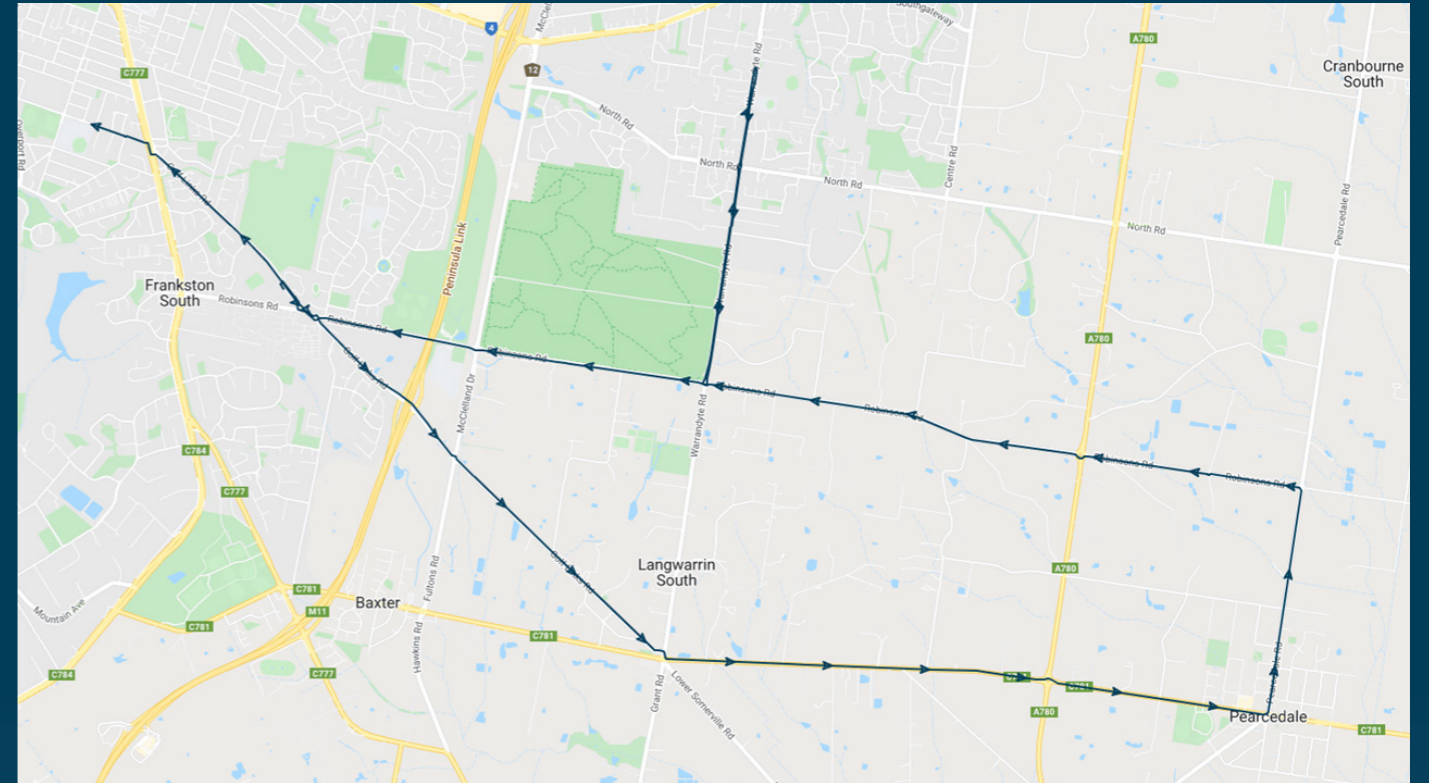

### TURN DIRECTIONS

Depart Frankston Station, left High St, right Yuille St, left Overport Rd, left Towerhill Rd, right Golf Links Rd, left into Woodleigh School

To view our list of live tracked services, visit [www.venturabus.com.au](http://www.venturabus.com.au)

Times listed are estimated times only, it is advised to arrive at your stop earlier than the listed time to avoid missing your bus.

You can also download the Ventura Tracker app to view real time bus locations of all services

# Frankston High School

Route: 1320 | Morning

Stop ID	Stop Name	Time	Stop ID	Stop Name	Time
12006	Stotts Lane	07:52			
11166	Stornoway Drive	07:52			
11164	Baxter Station	07:53			
44516	Mount Erin Secondary College	07:59			
11033	Brooklyn Avenue	08:00			
11032	Frankston-Flinders Road	08:01			
12771	Oakfield Court	08:02			
46619	Frankston High School	08:03			

## TURN DIRECTIONS

Via Golf Links Road, right Warrandyte Road, left Baxter-Tooradin Road, left Pearcedale Road, left Robinsons Road, right Warrandyte Road, left Warrandyte Road, right Robinsons Road, right Golf Links Road, right Frankston-Flinders Road, left Towerhill Road