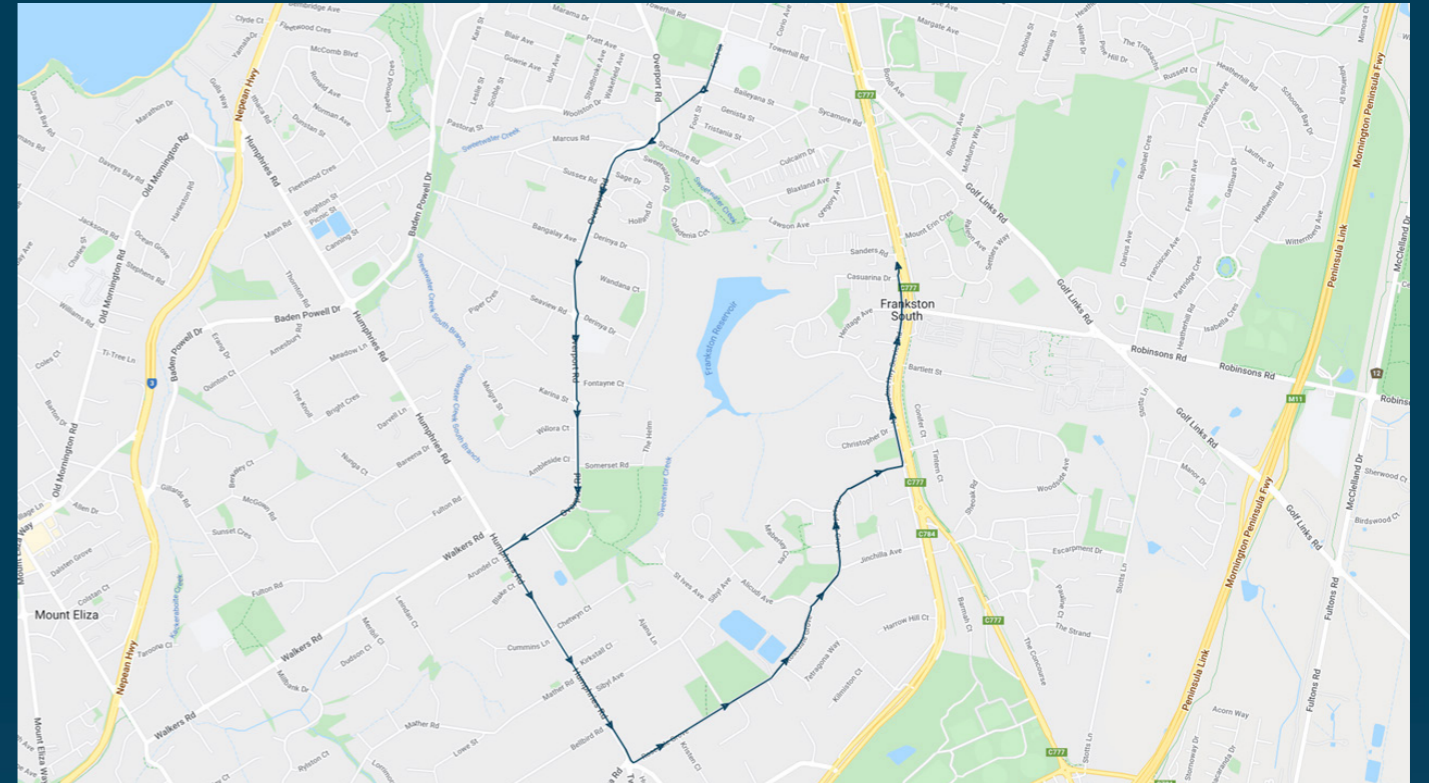

Frankston High School

Route: 1301 | Afternoon

Stop ID	Stop Name	Time	Stop ID	Stop Name	Time
44515	Frankston High School	15:35			
13337	Holland Dr	15:37			
13338	Bangalay Avenue	15:38			
13340	Derinya Drive	15:38			
49056	Derinya Primary School	15:38			
13341	Karina Street	15:39			
13342	Ambleside Close	15:40			
13343	Humphries Road	15:41			
13344	Humphries Road	15:42			
13345	Blake Court	15:43			
13347	Kirkstall Close	15:44			
13348	Sibyl Avenue	15:45			
13349	Humphries Road	15:46			
13350	Paratea Avenue	15:47			
13351	Tetragona Way	15:48			
13352	Glenbrook Close	15:49			
13353	Ablett Court	15:50			
13354	Kia Rise	15:50			
13355	Rosedale Gr	15:50			
13615	Robinsons Road	15:50			
13616	Sanders Road	15:50			

Times listed are estimated times only, it is advised to arrive at your stop earlier than the listed time to avoid missing your bus.

You can also download the Ventura Tracker app to view real time bus locations of all services

Frankston High School

Route: 1301 | Afternoon