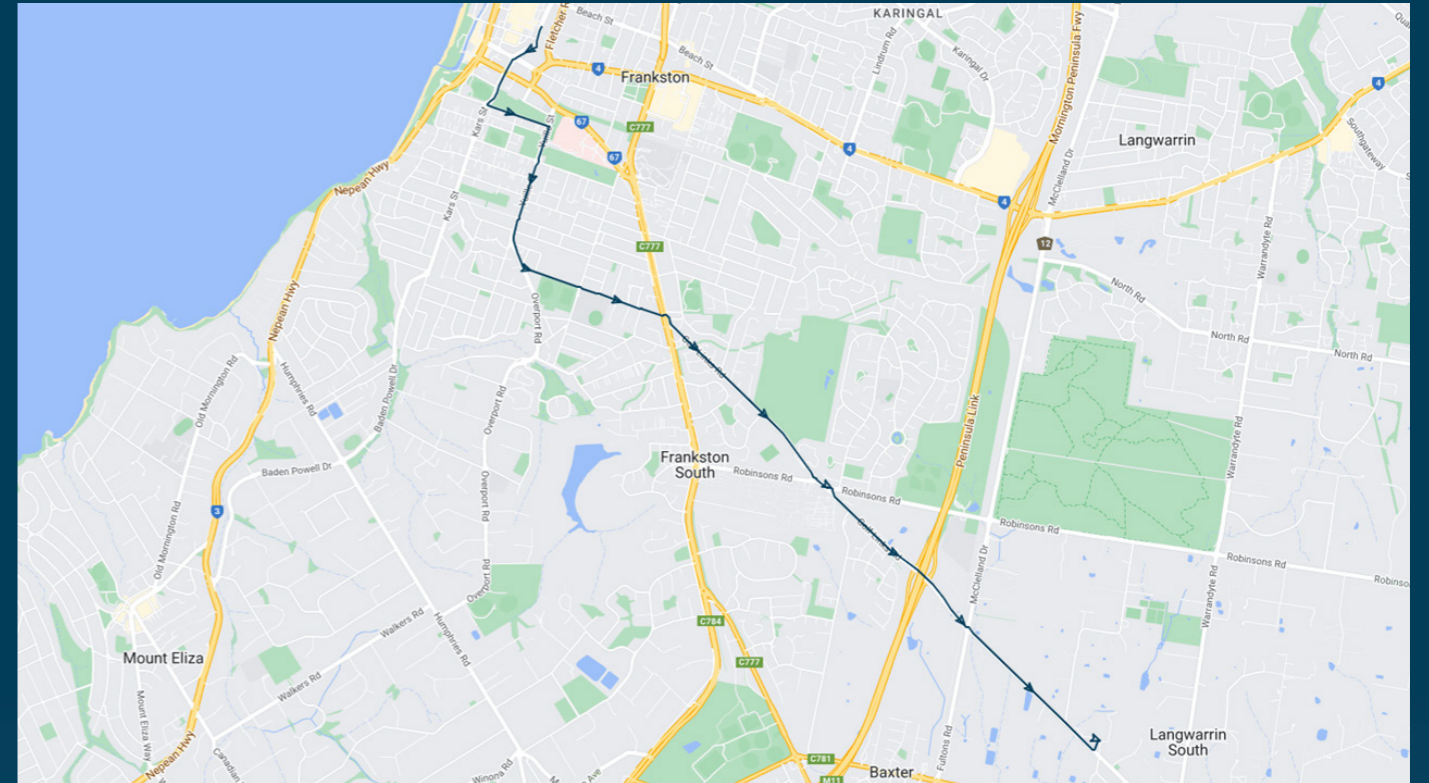

## TURN DIRECTIONS

Via Baxter-Tooradin Road, left Fultons Road, left Golf Links Road, right Frankston-Flinders Road, left Towerhill Road

To view our list of live tracked services, visit [www.venturabus.com.au](http://www.venturabus.com.au)

Times listed are estimated times only, it is advised to arrive at your stop earlier than the listed time to avoid missing your bus.

You can also download the Ventura Tracker app to view real time bus locations of all services

## Route: 1303 | Morning

Stop ID	Stop Name	Time	Stop ID	Stop Name	Time
21212	Frankston Station/Young St	08:20			
13784	Plowman Pl/Young St	08:22			
13327	Beauty Park/High St	08:23			
13328	Frankston Tennis Club/Yuille St	08:24			
13329	Denbigh St/Yuille St	08:25			
13330	Frome Ave/Yuille St	08:26			
13331	Yuille St Store	08:26			
11130	Helvetia Ct/Towerhill Rd	08:30			
11129	Frankston-Flinders Rd/Golf Links Rd	08:32			
11137	McMurtry Way/Golf Links Rd	08:33			
11139	Frankston Golf Club/Golf Links Rd	08:33			
11140	Frankston Golf Club/Golf Links Rd	08:34			
44516	Mt Erin Secondary College	08:35			
14350	Mt Erin College/Golf Links Rd	08:35			
44465	Woodleigh School	08:40			

### TURN DIRECTIONS

Depart Frankston Station, left High St, right Yuille St, left Overport Rd, left Towerhill Rd, right Golf Links Rd, left into Woodleigh School

To view our list of live tracked services, visit [www.venturabus.com.au](http://www.venturabus.com.au)