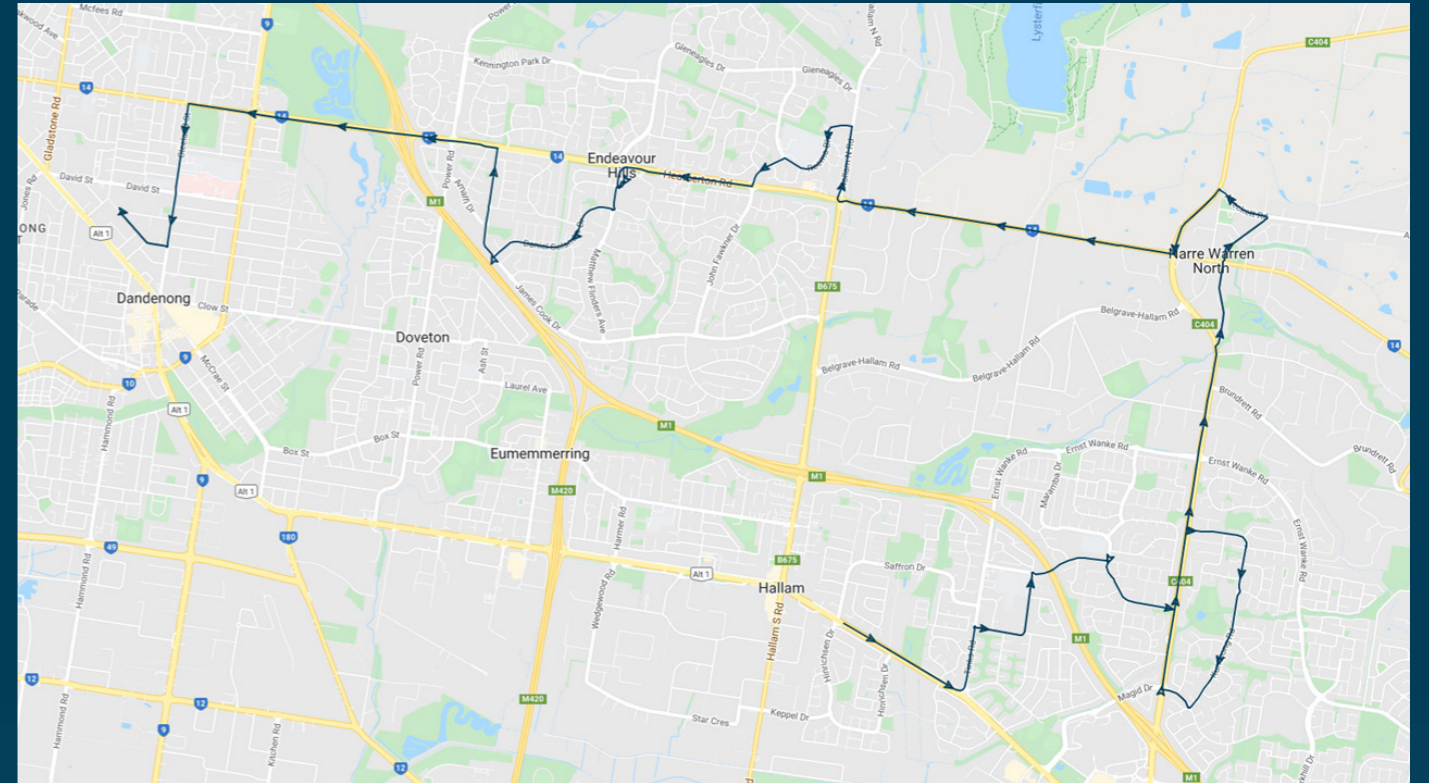

Times listed are estimated times only, it is advised to arrive at your stop earlier than the listed time to avoid missing your bus.

You can also download the Ventura Tracker app to view real time bus locations of all services

Gleneagles Secondary College

Route: 2238 | Morning