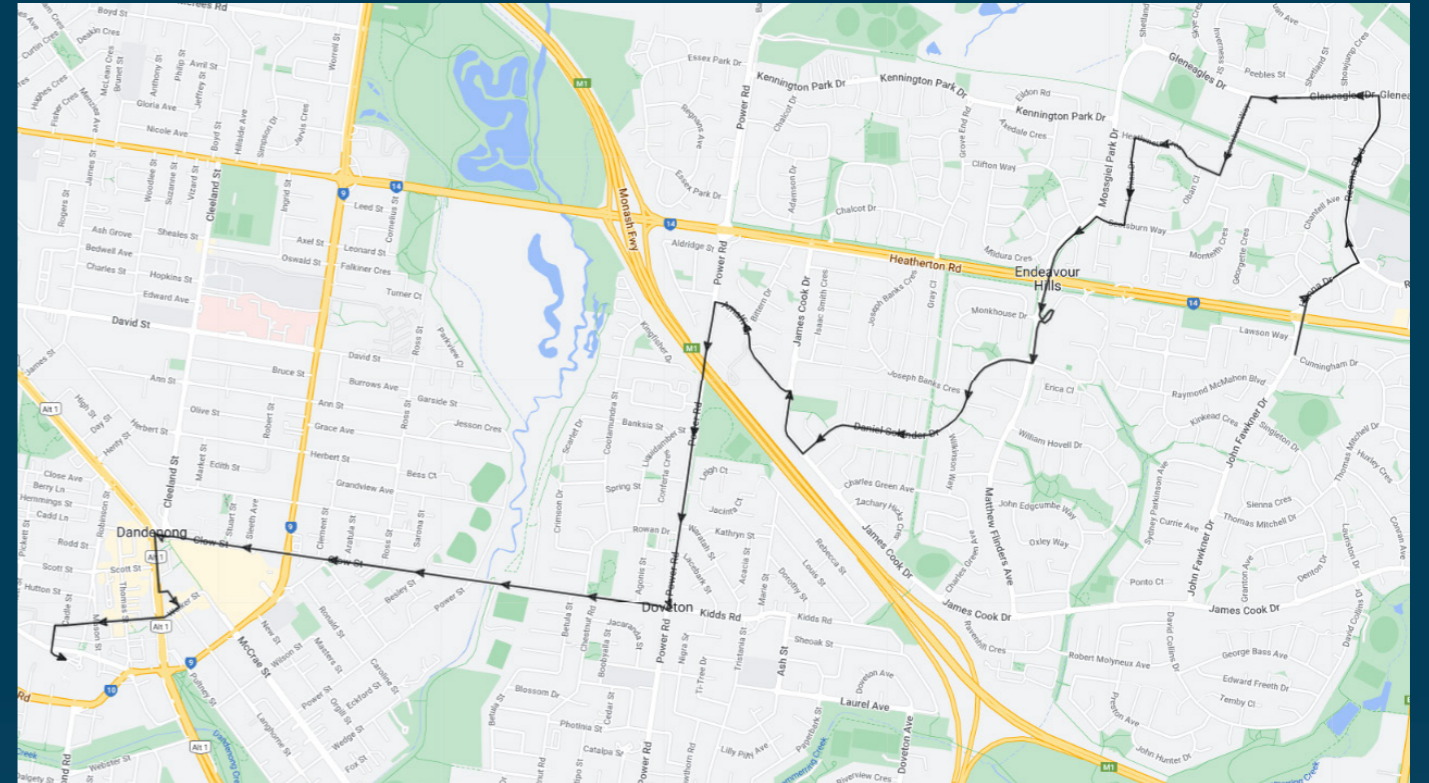

Times listed are estimated times only, it is advised to arrive at your stop earlier than the listed time to avoid missing your bus.

You can also download the Ventura Tracker app to view real time bus locations of all services

Gleneagles Secondary College

Route: 2269 | Morning