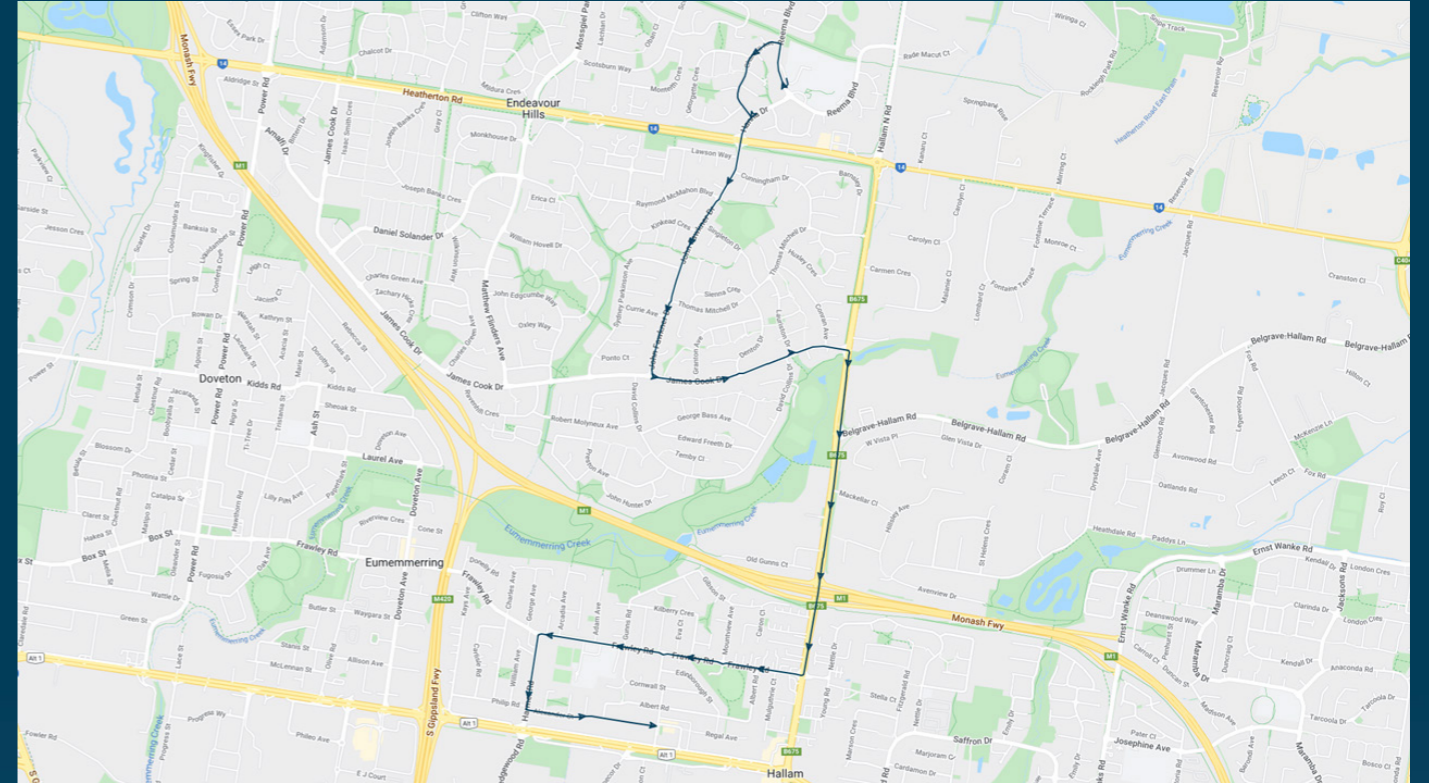

To view our list of live tracked services, visit www.venturabus.com.au

Times listed are estimated times only, it is advised to arrive at your stop earlier than the listed time to avoid missing your bus.

You can also download the Ventura Tracker app to view real time bus locations of all services

Gleneagles Secondary College

Route: 1507 | Afternoon

Stop ID	Stop Name	Time	Stop ID	Stop Name	Time
44505	Gleneagles Secondary College	15:05			
2956	Chantell Avenue	15:10			
2975	Cunningham Dr	15:11			
14727	Singleton Reserve	15:11			
2979	Sydney Parkinson Avenue	15:12			
17161	Thomas Mitchell Drive	15:12			
3021	Southern Cross PS	15:13			
27804	Forrest Court	15:15			
14731	Hallam North Road	15:15			
51348	Hallam North Road	15:17			
4229	Mulguthrie Court	15:20			
4230	Mountview Avenue	15:20			
4232	Cornwall Street	15:21			
4233	Hallam Senior Secondary College	15:22			
44525	Alexander Street	15:25			

Gleneagles Secondary College

Route: 1507 | Afternoon

TURN DIRECTIONS

Via Reema Boulevard, right Hanna Drive into John Fawkner Drive, left James Cook Drive, right Hallam Road North, into Belgrave-Hallam Road, right Frawley Road, left Harmer Road, left Alexander Street?