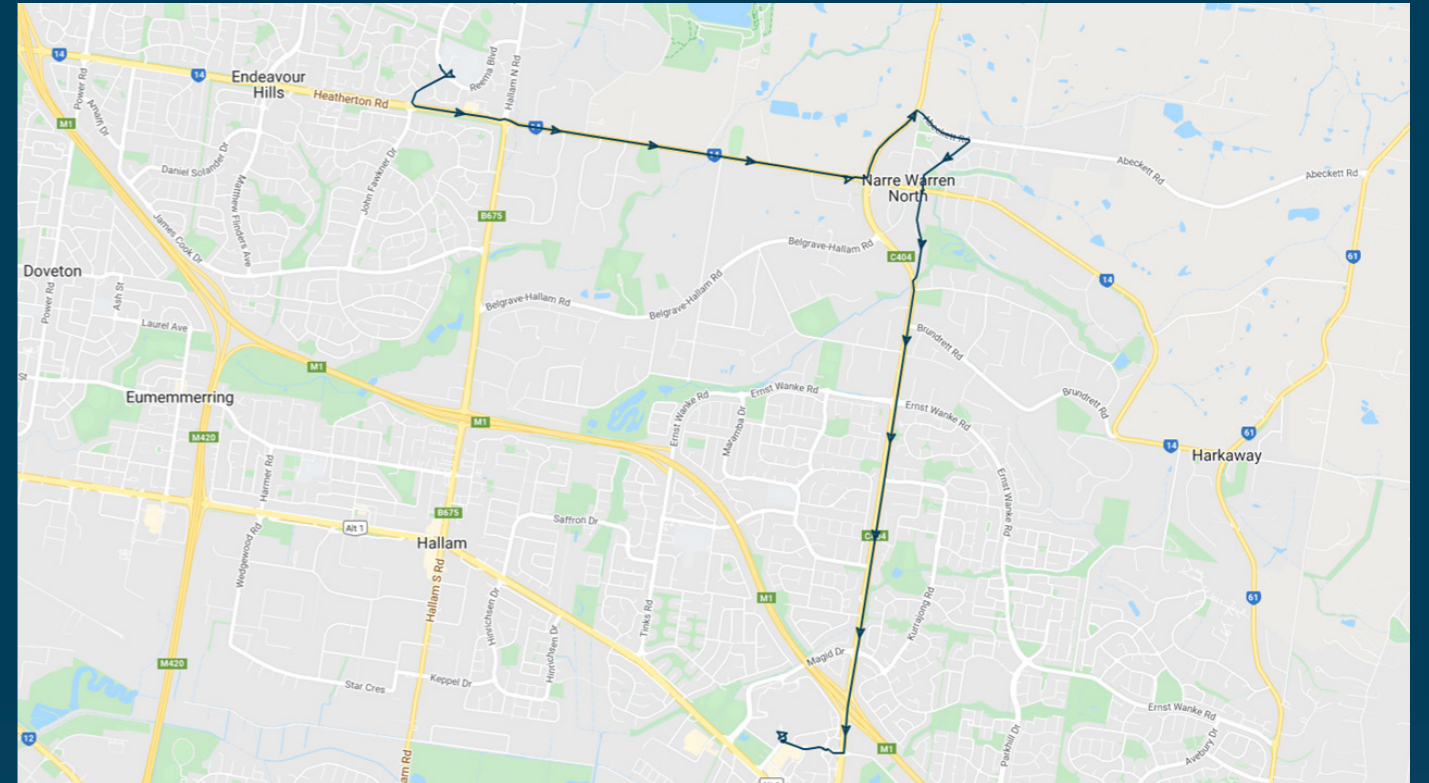

To view our list of live tracked services, visit www.venturabus.com.au

Gleneagles Secondary College

Route: 2236 | Afternoon

Stop ID	Stop Name	Time	Stop ID	Stop Name	Time
44505	Gleneagles Secondary College	15:05			
2956	Chantell Avenue	15:06			
22592	Reservoir Road	15:12			
22508	Heatherton Road	15:16			
12310	Narre Warren North Scout Hall	15:21			
13509	Narre Warren North CFA	15:22			
14739	Fox Road	15:24			
13510	Mary Mackillop Catholic PS	15:25			
13511	Narre Warren North Road	15:26			
13512	Kurrajong Road	15:27			
46450	Prospect Hill Retarding Basin	15:28			
22597	Ryelands Drive	15:30			
21027	Fountain Gate SC	15:35			

Gleneagles Secondary College

Route: 2236 | Afternoon

TURN DIRECTIONS

Via Reema Boulevard, right Hanna Drive, left Heatherton Road, left Hallam-Belgrave Road, right A'Beckett Road, right Main Street, left Memorial Drive, left Narre Warren North Road, right Overland Drive into Fountain Gate Shopping Centre