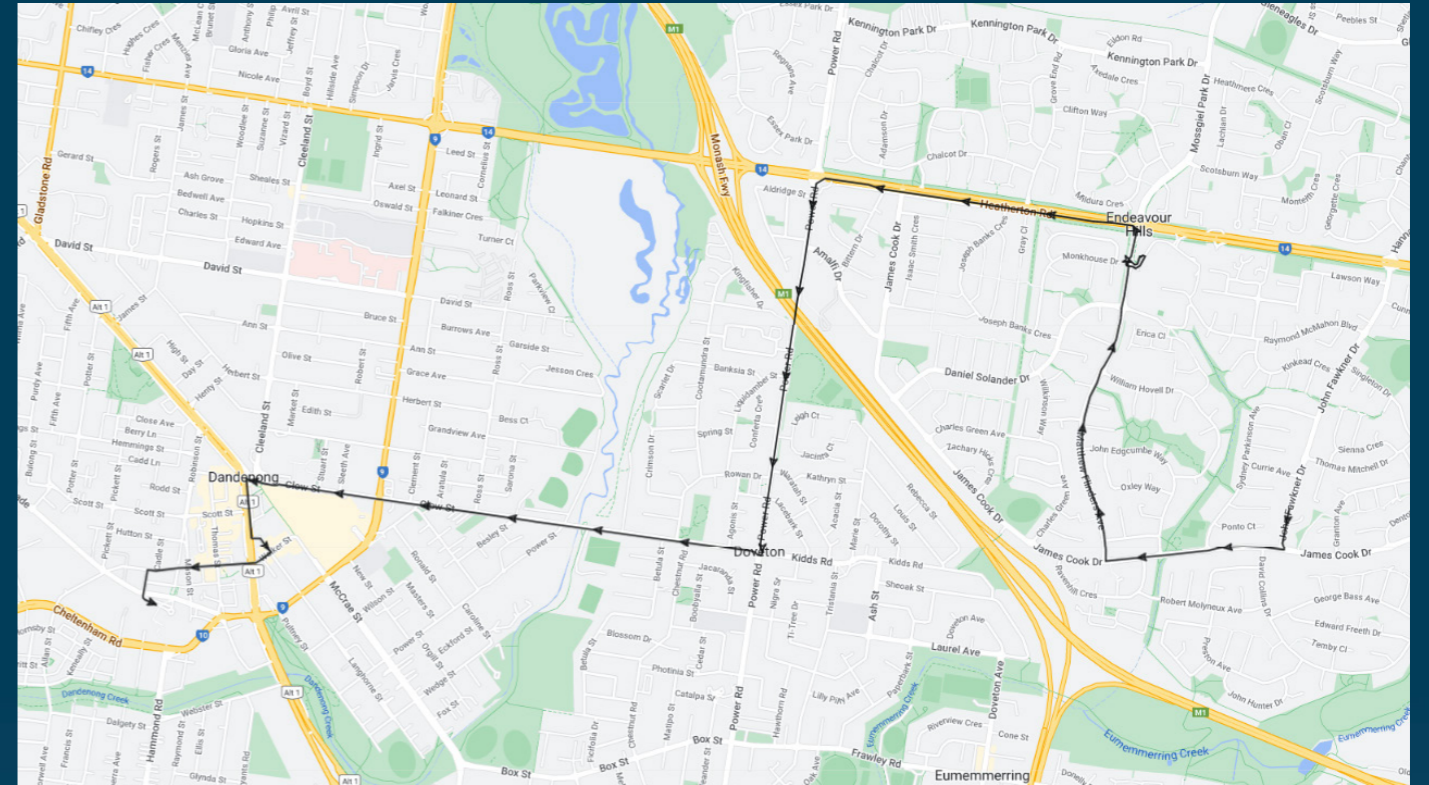

Times listed are estimated times only, it is advised to arrive at your stop earlier than the listed time to avoid missing your bus.

You can also download the Ventura Tracker app to view real time bus locations of all services

To view our list of live tracked services, visit www.venturabus.com.au

Gleneagles Secondary College

Route: 2270 | Morning

Stop ID	Stop Name	Time	Stop ID	Stop Name	Time
3021	Southern Cross PS/John Fawcner Dr	08:00			
3022	James Cook Dr	08:01			
3023	Ravenhill Cres/James Cook Dr	08:02			
3024	Hutchins Ave/Matthew Flinders Ave	08:03			
3025	23 Matthew Flinders Ave	08:03			
3026	Hunter Rise/Matthew Flinders Ave	08:04			
3027	St Paul Apostle South School	08:06			
3028	Endeavour Hills SC	08:08			
3029	Gray Cl/Heatherton Rd	08:09			
3030	Bittern Dr/Heatherton Rd	08:11			
3119	Aldridge St/Power Rd	08:12			
3118	Amalfi Dr/Power Rd	08:13			
3117	Power Reserve/Power Rd	08:14			
3116	Plum St/Power Rd	08:15			
3115	Linden Place SC/Power Rd	08:16			
3114	Doveton Baptist Church/Kidds Rd	08:17			
3113	Betula St/Kidds Rd	08:18			
3112	Robert Booth Reserve/Clow St	08:20			
3111	Ross St/Clow St	08:21			
3110	Clement St/Clow St	08:22			
3109	Cleeland St/Clow St	08:24			
10557	Langhorne Pl/Langhorne St	08:25			
19818	Dandenong Station - Bay 4	08:28			

Gleneagles Secondary College

Route: 2270 | Morning

TURN DIRECTIONS

Depart John Fawcner Dr, right James Cook Dr, right Matthew Flinders Ave, right at round-about into Endeavour Hills SC, right Matthew Flinder Ave, left Heatherton Rd, left Power Rd, right Kidds Rd, con't Clow St, right Princes Hwy, right Langhorne St, left Walker St, left Rudduck St

To view our list of live tracked services, visit www.venturabus.com.au

Times listed are estimated times only, it is advised to arrive at your stop earlier than the listed time to avoid missing your bus.