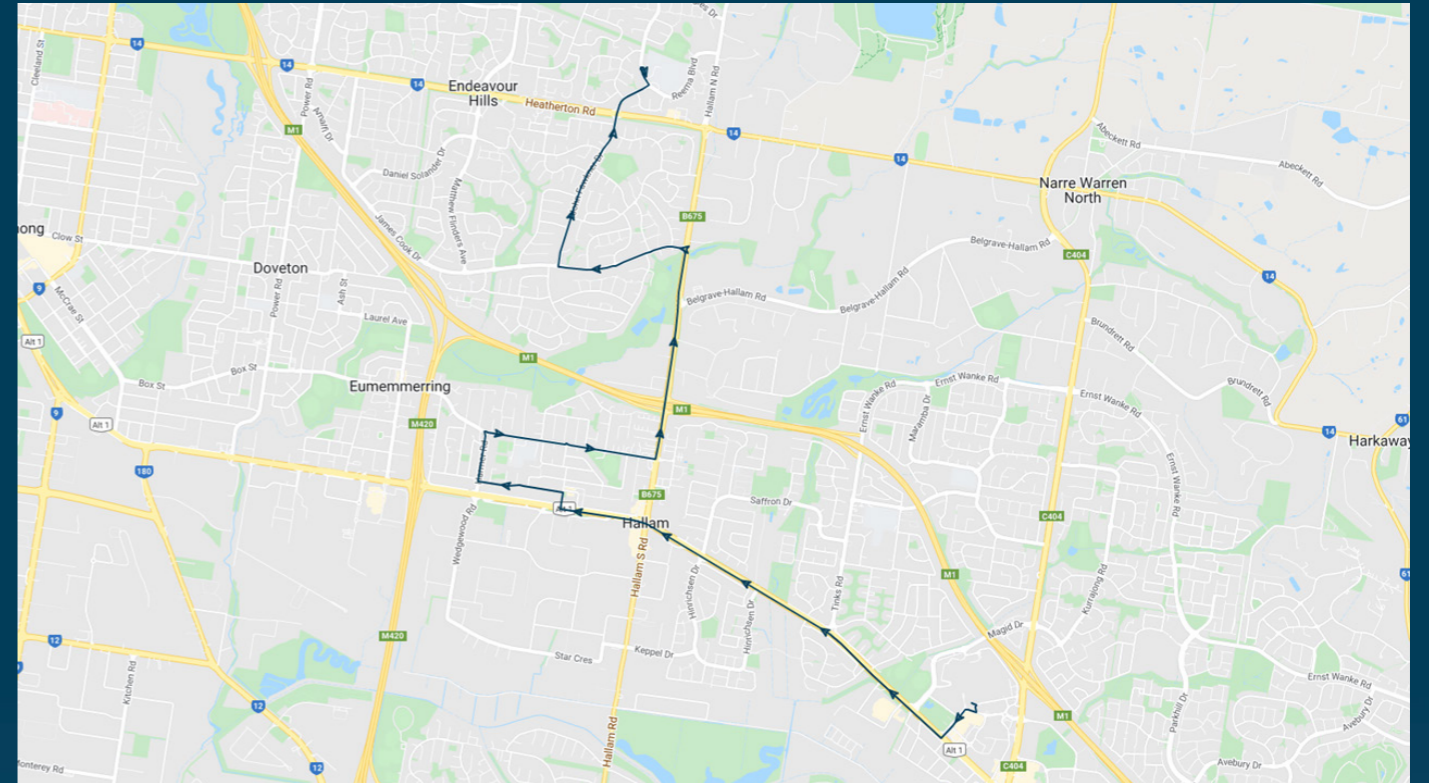

Gleneagles Secondary College

Route: 1542 | Morning

Stop ID	Stop Name	Time	Stop ID	Stop Name	Time
21026	Fountain Gate SC	07:20			
4223	Springwood Avenue	07:21			
4327	Max Pawsey Reserve	07:22			
4224	Fountain Gate Tennis Club	07:23			
4225	Tinks Road	07:25			
4226	Hinrichsen Drive	07:26			
4227	Fitzgerald Road	07:27			
18159	Hallam South Road	07:30			
44525	Alexander Street	07:31			
3673	Hallam Senior Secondary College	07:35			
3674	Gunns Road	07:35			
3675	Windsor Street	07:35			
3676	Mountview Avenue	07:36			
3679	Belgrave-Hallam Road	07:36			
51351	Frawley Road	07:37			
51349	Hallam North Road	07:39			
3158	Forrest Court	07:40			
810	Currie Avenue	07:42			
811	Sydney Parkinson Avenue	07:43			
812	Singleton Reserve	07:43			
813	Cunningham Drive	07:44			
815	Chantell Avenue	07:44			
23040	Gleneagles Secondary College	07:44			
44505	Gleneagles Secondary College	07:45			

Gleneagles Secondary College

Route: 1542 | Morning