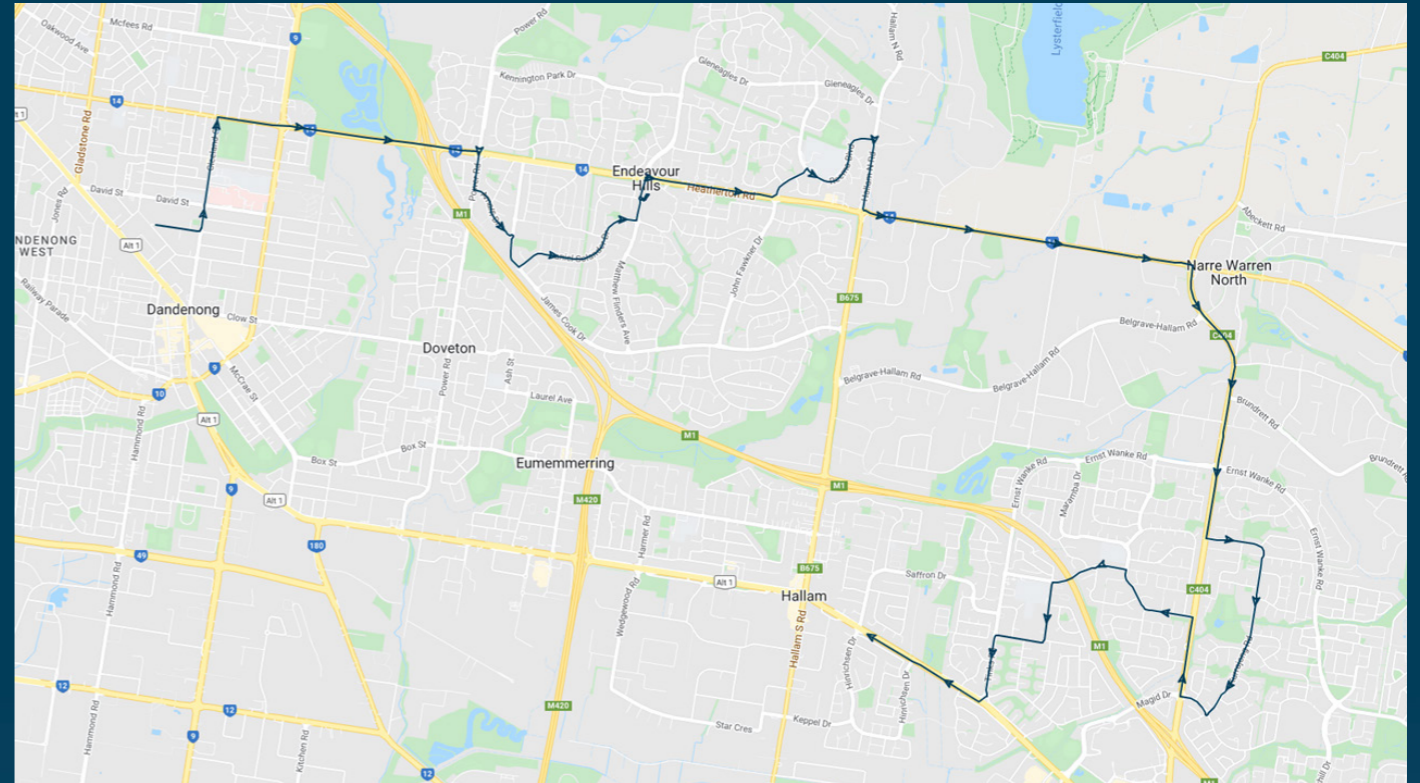

Times listed are estimated times only, it is advised to arrive at your stop earlier than the listed time to avoid missing your bus.

You can also download the Ventura Tracker app to view real time bus locations of all services

Gleneagles Secondary College

Route: 2238 | Afternoon