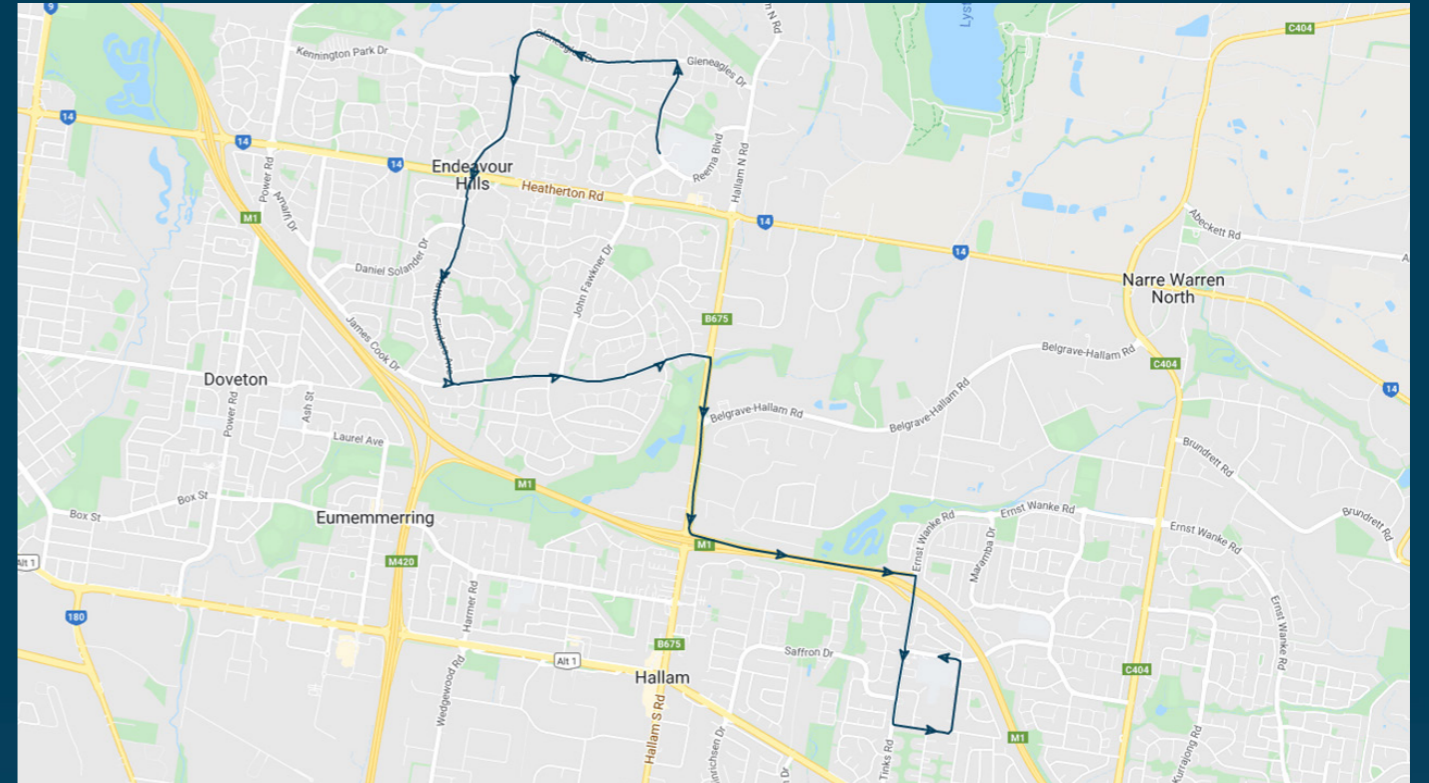

Gleneagles Secondary College

Route: 1550 | Afternoon

Stop ID	Stop Name	Time	Stop ID	Stop Name	Time
44505	Gleneagles Secondary College	15:05			
816	Maryrose Crescent	15:05			
3031	Reema Boulevard	15:06			
23041	Shetland Street	15:07			
27789	Barry Simon Reserve	15:08			
3038	Clifton Way	15:10			
796	St Paul Apostle South School	15:12			
801	Hunter Rise	15:13			
802	Matthew Flinders Avenue	15:13			
806	Hutchins Avenue	15:14			
807	Ravenhill Crescent	15:14			
808	Sydney Parkinson Reserve	15:15			
809	Southern Cross PS	15:15			
27804	Forrest Court	15:17			
14731	Hallam North Road	15:18			
51348	Hallam North Road	15:19			
3742	Prospect Hill Road	15:26			
13485	Sylvanwood Crescent	15:26			
13486	Fountain Gate PS	15:27			
13487	Fountain Gate Secondary College	15:28			
44579	Fountain Gate Secondary College	15:29			

Times listed are estimated times only, it is advised to arrive at your stop earlier than the listed time to avoid missing your bus.

You can also download the Ventura Tracker app to view real time bus locations of all services

Gleneagles Secondary College

Route: 1550 | Afternoon