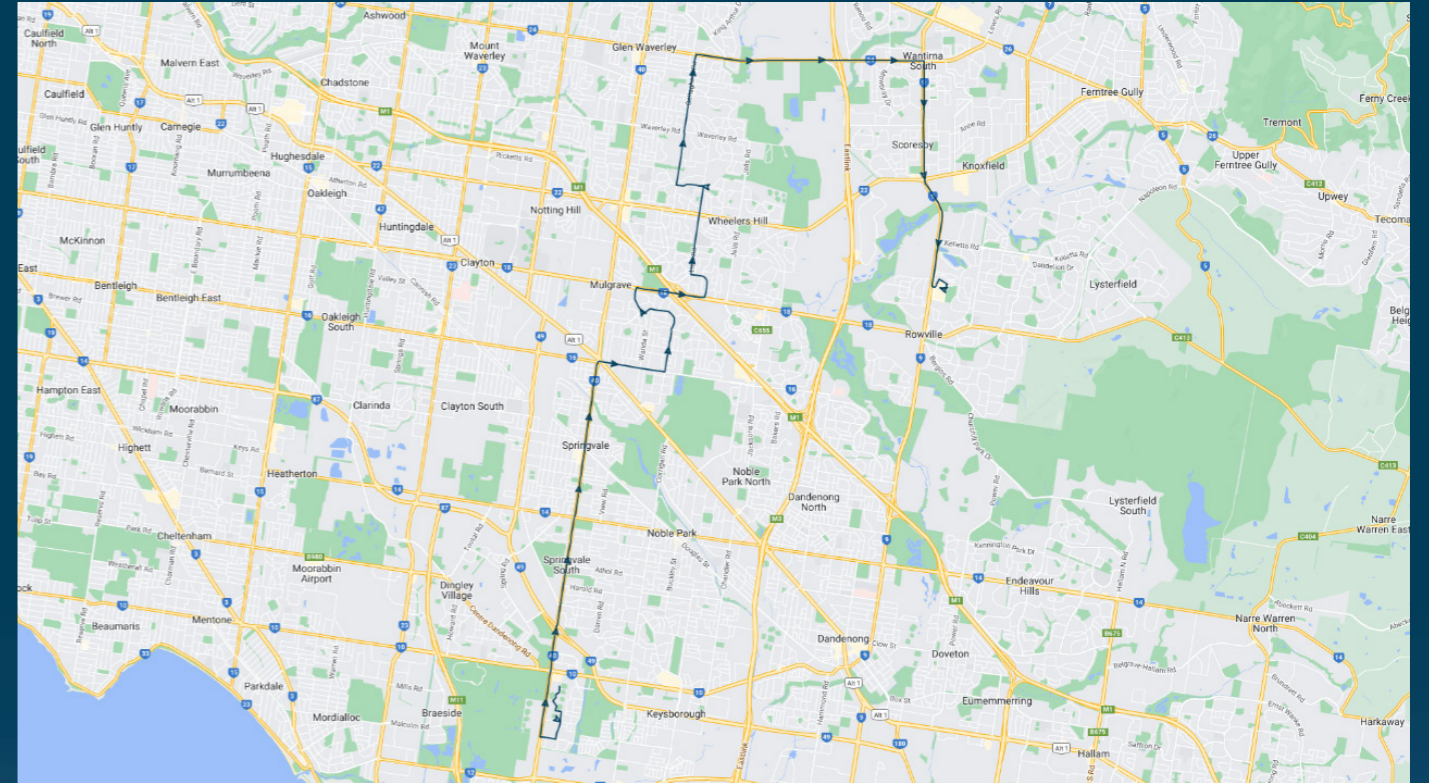

Haileybury College - Keysborough Campus

Route: Run L (PTV 2223) | Afternoon

Stop ID	Stop Name	Time	Stop ID	Stop Name	Time
44538	Haileybury College - Keysborough	15:53			
46632	Haileybury College - Newlands	15:55			
1624	Police Rd/Albany Dr	16:17			
1834	Hansworth St/Albany Dr	16:18			
1835	Albany Rise Primary School/Albany Dr	16:19			
1481	Wellington Rd/Brandon Park Dr	16:26			
	Phoenix Dr/Lum Rd	16:29			
	Sunnybrook Dr/Lum Rd	16:31			
	MacKintosh Rd/View Mount Rd	16:33			
21332	Lansell Rd/Gallaghers Rd	16:35			
86	Rhodes Dr/Gallaghers Rd	16:36			
12	Daryl Ave/Gallaghers Rd	16:37			
15454	Capital Ave/High Street Rd	16:39			
14716	Fonteyn Dr/High Street Rd	16:46			
14187	Armin St/Stud Rd	16:51			
14178	Lakeside Bvd/Stud Rd	16:57			
21314	Stud Park SC - Bay 1	17:00			

Haileybury College - Keysborough Campus

Route: Run L (PTV 2223) | Afternoon

TURN DIRECTIONS

Via Scotch Ave, Cont Stanford Ave, Right Keylana Dr, Right Springvale Rd, Right Police Rd, Left Albany Dr, Cont Valewood Dr, Right Wanda St, Right Wellington Rd, Left Brandon Park Dr, Right Lum Rd, Left Whites La, Right View Mount Rd, Cont Gallaghers Rd, Right High St Rd, Right Stud Rd, Left into Stud Park Shopping Centre Bus Terminus

To view our list of live tracked services, visit www.venturabus.com.au

Times listed are estimated times only, it is advised to arrive at your stop earlier than the listed time to avoid missing your bus.
You can also download the Ventura Tracker app to view real time bus locations of all services