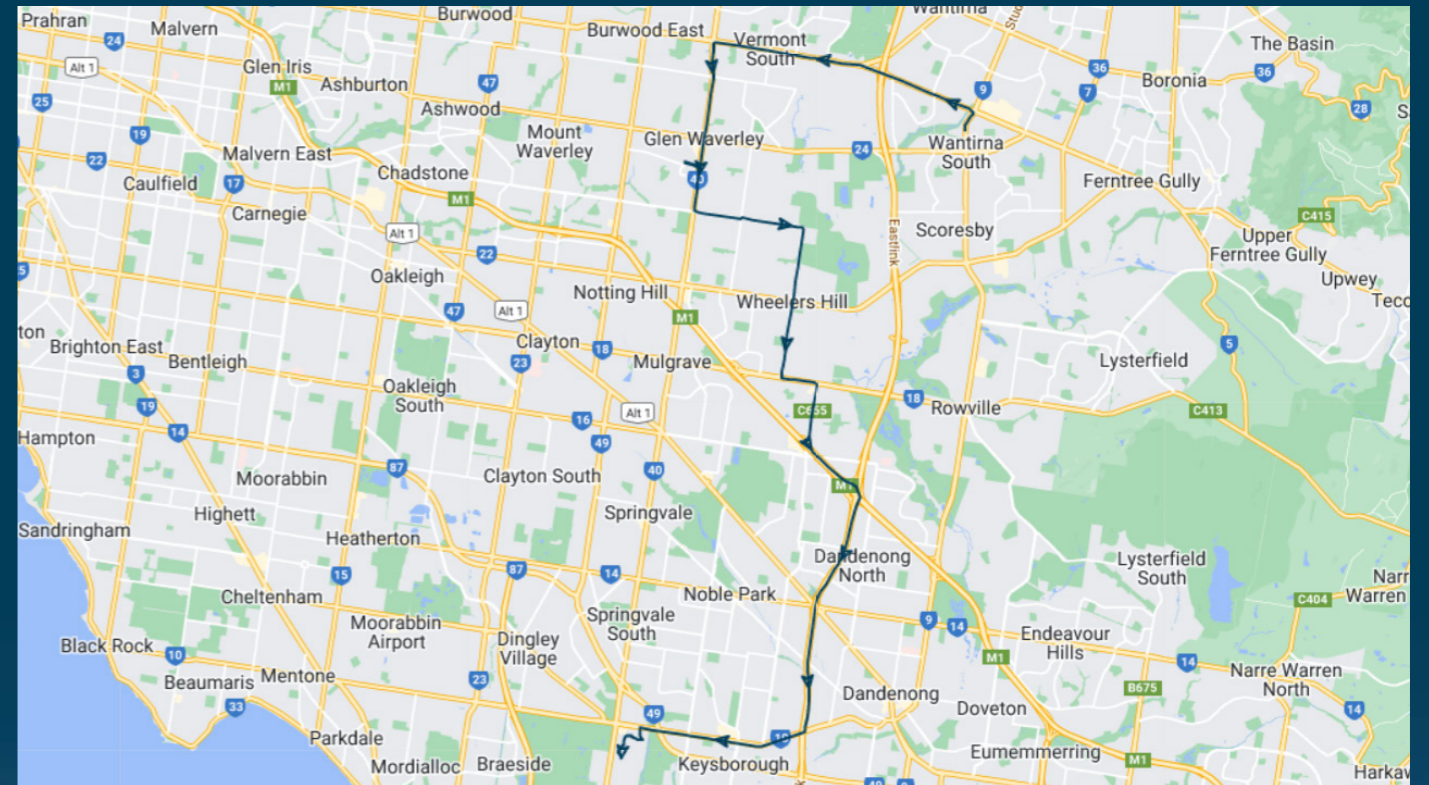

Haileybury College - Keysborough Campus

Route: Run K (PTV 2224) | Morning

Stop ID	Stop Name	Time	Stop ID	Stop Name	Time
15162	Swinburne TAFE/Stud Rd	07:15			
8702	Renou Rd/Burwood Hwy	07:17			
8700	Cathies Lane/Burwood Hwy	07:19			
8698	Morack Rd/Burwood Hwy	07:22			
	Hanover Rd/Burwood Hwy	07:25			
	Burwood Hwy/Springvale Rd	07:27			
13672	Weeden Dr/Springvale Rd	07:28			
12512	Highbury Rd/Springvale Rd	07:29			
13674	Foxley St/Springvale Rd	07:29			
13675	Campbell St/Springvale Rd	07:30			
22324	Landridge St/Springvale Rd	07:31			
	High Street Rd/Springvale Rd	07:31			
21182	Glen Waverley Station - Bay 12	07:33			
15066	Larkspur Cct/Waverley Rd	07:36			
15451	Viewpoint Ave/Waverley Rd	07:37			
	Dominion Ave/Springvale Rd	07:40			
16787	879 Waverley Rd	07:40			
16789	Strickland Dr/Jells Rd	07:41			
16790	Heysham Dr/Jells Rd	07:42			
16791	Homestead Dr/Jells Rd	07:43			
16792	Petronella Ave/Jells Rd	07:43			
16793	Ajax Dr/Jells Rd	07:44			
1476	Bruford Ave/Jells Rd	07:45			
	Woodington Dr/Jells Rd	07:46			
22714	Wellington Rd/Jacksons Rd	07:49			
	Gladeswood Dr/Jacksons Rd	07:51			
44538	Haileybury College - Keysborough	08:15			
46632	Haileybury College - Newlands	08:18			

Times listed are estimated times only, it is advised to arrive at your stop earlier than the listed time to avoid missing your bus.

You can also download the Ventura Tracker app to view real time bus locations of all services

Haileybury College - Keysborough Campus

Route: Run K (PTV 2224) | Morning