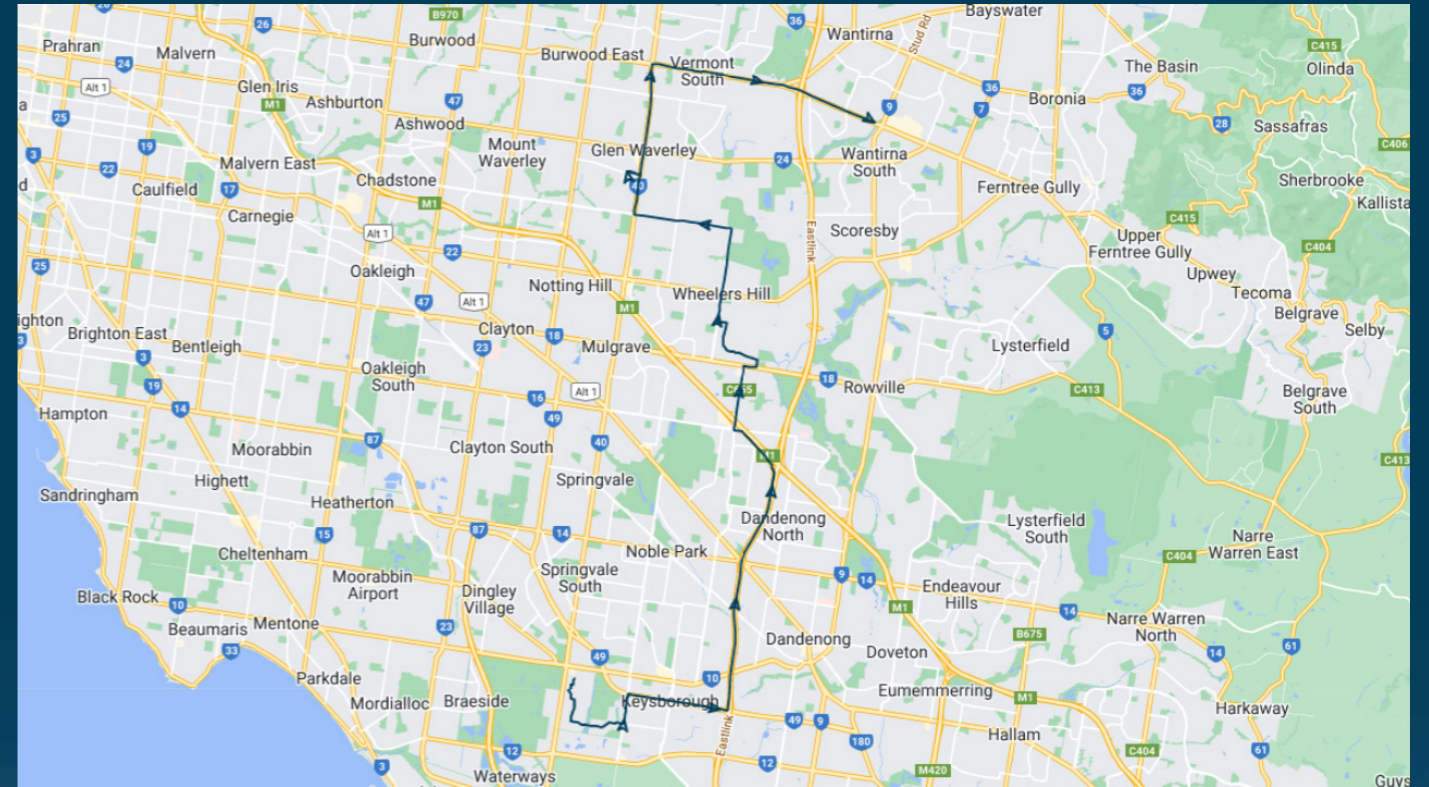

Haileybury College - Keysborough Campus

Route: Run K (PTV 2224) | Afternoon

Stop ID	Stop Name	Time	Stop ID	Stop Name	Time
44538	Haileybury College - Keysborough	15:53			
46632	Haileybury College - Newlands	15:55			
3067	Gladeswood Dr/Jacksons Rd	16:20			
3064	Wellington Rd/Jacksons Rd	16:22			
1474	Bruford Ave/Jells Rd	16:27			
9010	Ajax Dr/Jells Rd	16:28			
7678	Petronella Ave/Jells Rd	16:29			
7670	Heatherlea Dr/Jells Rd	16:29			
6999	Heysham Dr/Jells Rd	16:30			
6033	Strickland Dr/Jells Rd	16:31			
1945	Northam St/Waverley Rd	16:31			
976	Dominion Ct/Waverley Rd	16:32			
15822	Viewpoint Ave/Waverley Rd	16:34			
15820	Jordan Gr/Waverley Rd	16:35			
21182	Glen Waverley Station - Bay 12	16:38			
12508	High Street Rd/Springvale Rd	16:40			
12510	The Boulevard/Springvale Rd	16:41			
12511	Tolmie Way/Springvale Rd	16:42			
13673	Highbury Rd/Springvale Rd	16:42			
12513	Vision Dr/Springvale Rd	16:43			
8247	Springvale Rd/Burwood Hwy	16:44			
8249	Vermont South Tram Terminus	16:46			
8253	Morack Rd/Burwood Hwy	16:48			
8256	Cathies Lane/Burwood Hwy	16:51			
8258	Templeton St/Burwood Hwy	16:53			
8260	Old Stud Rd/Burwood Hwy	16:55			

Haileybury College - Keysborough Campus

Route: Run K (PTV 2224) | Afternoon

TURN DIRECTIONS

Via Scotch Ave, Cont Stanford Ave, Left Keylana Dr, Left Chapel Rd, Right Dandenong Bypass, Left Eastlink, Left Monash Fwy, Left Police Rd, Right Jacksons Rd, Right Wellington Rd, Left Garnett Rd, Left Whalley Dr, Cont Left Whalley Dr, Left Grandview Rd, Right Jells Rd, Left Waverley Rd, Right Springvale Rd, Left Railway Pde Nth, Left Glen Waverley Station Bus Interchange, Right Railway Pde Nth, Left Springvale Rd, Right Burwood Hwy to Old Stud Rd/Burwood Hwy

To view our list of live tracked services, visit www.venturabus.com.au

Times listed are estimated times only, it is advised to arrive at your stop earlier than the listed time to avoid missing your bus.

You can also download the Ventura Tracker app to view real time bus locations of all services