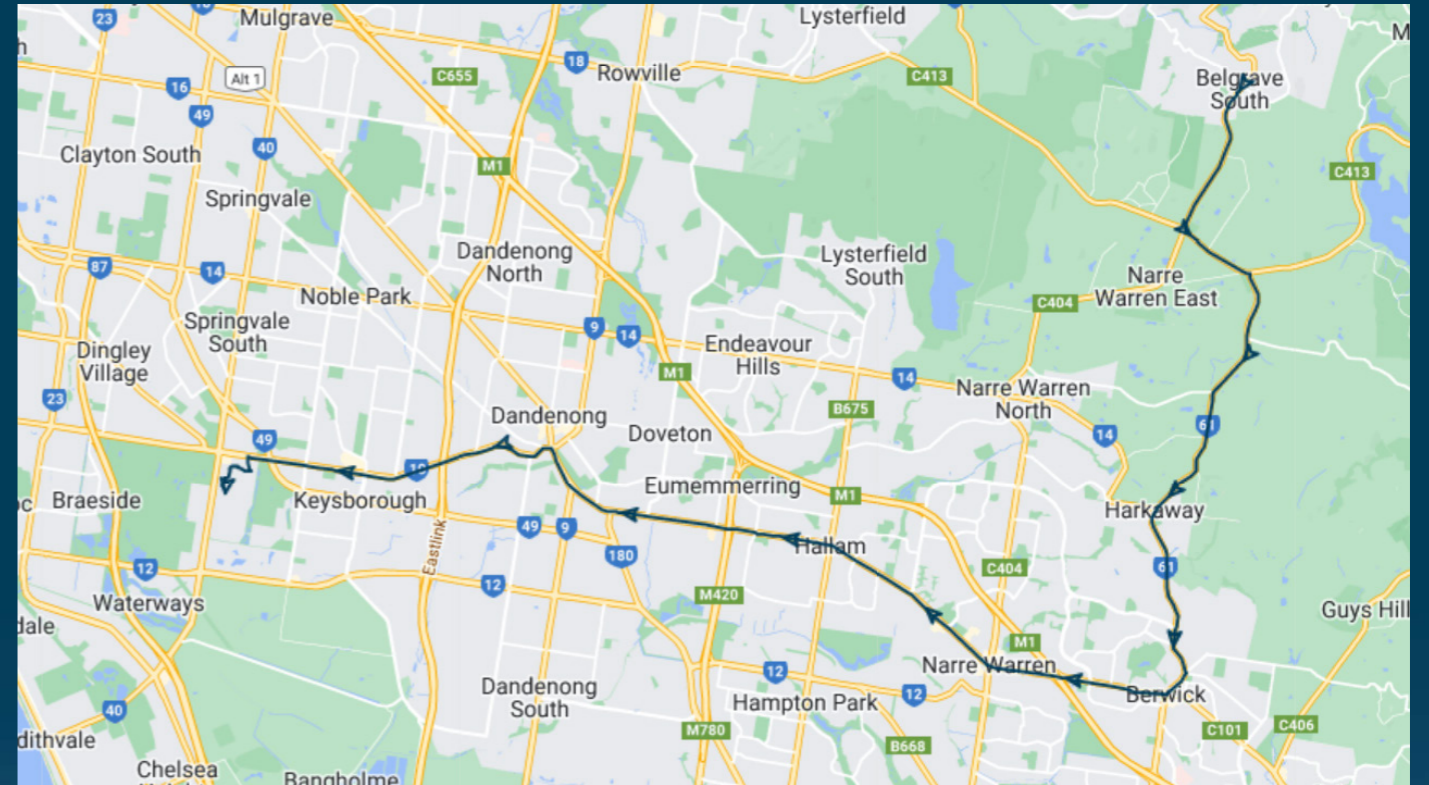

Haileybury College - Keysborough Campus

Route: Run L (PTV 2223) | Morning

TURN DIRECTIONS

Via Right Stud Rd, Left High St Rd, Left Gallaghers Rd, Cont View Mount Rd, Left Whites La, Right Lum Rd, Left Brandon Park Dr, Right Wellington Rd, Left Wanda St, Left Valewood Dr, Cont Albany Dr, Right Police Rd, Left Springvale Rd, Left Cheltenham Rd, Right Lake View Blvd, Right Edgewater Dr, into Haileybury College

To view our list of live tracked services, visit www.venturabus.com.au

Times listed are estimated times only, it is advised to arrive at your stop earlier than the listed time to avoid missing your bus.
 You can also download the Ventura Tracker app to view real time bus locations of all services

Haileybury College - Keysborough Campus

Route: Run Q (PTV 2209) | Morning

Stop ID	Stop Name	Time	Stop ID	Stop Name	Time
46633	Belgrave South PS	07:27			
13869	Belgrave - Hallam Rd/Wellington Rd	07:31			
44472	Wellington Rd/Berwick Rd	07:34			
	Boundary Rd/Harkaway Rd	07:36			
	Chadwick Rd/Harkaway Rd	07:37			
	George Rae Ave/Harkaway Rd	07:41			
	King Rd/Harkaway Rd	07:42			
	Melrose Farm/Harkaway Rd	07:43			
14804	Outlook Dr/Harkaway Rd	07:46			
14805	Russel Ave/Harkaway Rd	07:47			
28334	High St/Lyall Rd	07:48			
4221	Webb St/Princes Hwy	07:54			
4223	Springwood Ave/Princes Hwy	07:55			
4327	Max Pawsey Reserve/Princes Hwy	07:55			
4224	Fountain Gate Tennis Club	07:56			
4225	Tinks Rd/Princes Hwy	07:57			
4226	Hinrichsen Dr/Princes Hwy	07:58			
44538	Haileybury College - Keysborough	08:20			
46632	Haileybury College - Newlands	08:23			

Haileybury College - Keysborough Campus

Route: Run Q (PTV 2209) | Morning

TURN DIRECTIONS

Via Belgrave-Hallam Rd, Left Wellington Rd, Right Berwick Rd, Cont Harkaway Rd, Right Lyall Rd, Right Princes Hwy, Left Cheltenham Rd, Left Lake View Blvd, Right Edgewater Dr, into Haileybury College