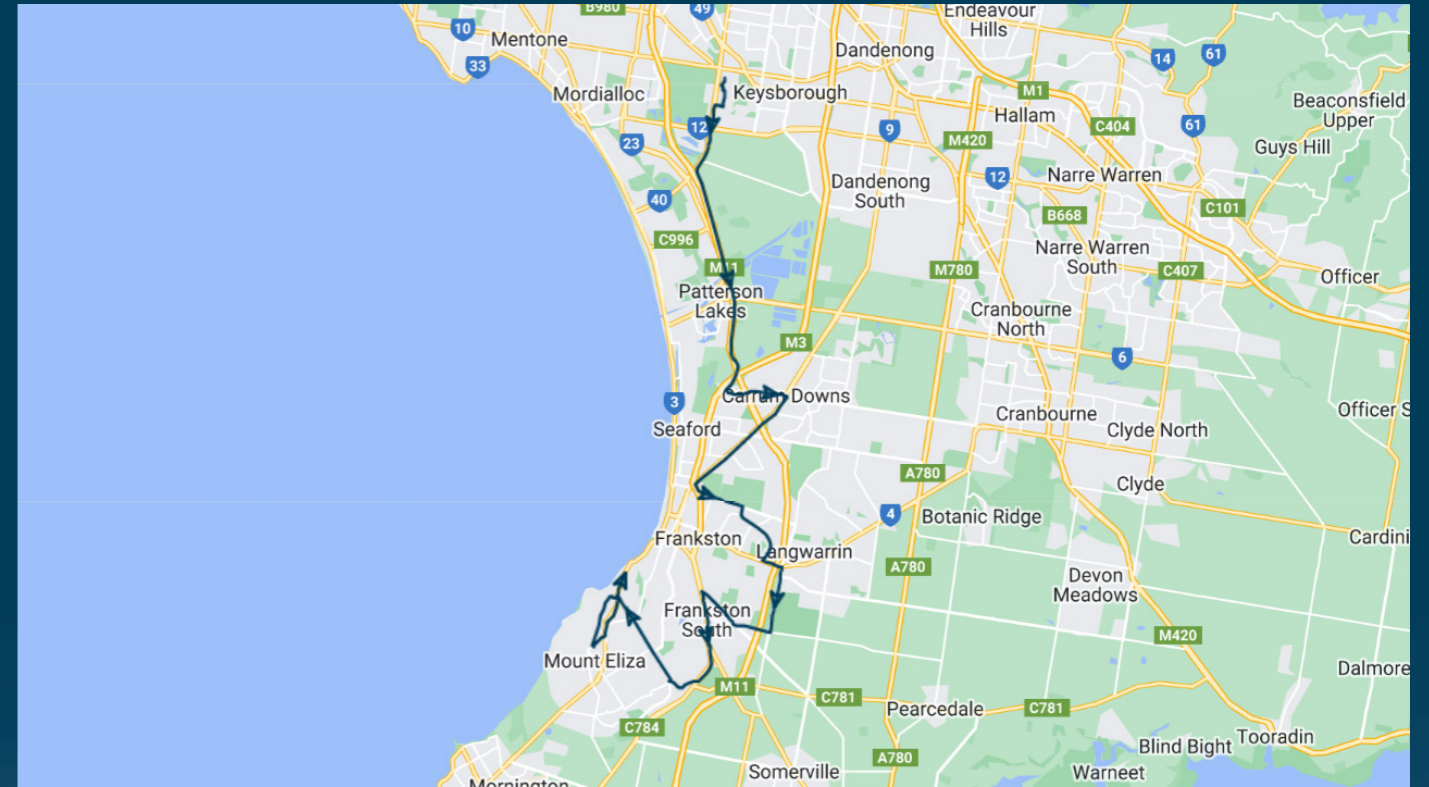

Haileybury College - Keysborough Campus

Route: PTV 2222 | Afternoon

Stop ID	Stop Name	Time	Stop ID	Stop Name	Time
44538	Haileybury College - Keysborough	17:30			
11333	Grange Rd/Nepean Hwy	18:45			

Haileybury College - Keysborough Campus

Route: PTV 2222 | Afternoon

TURN DIRECTIONS

Via Scotch Ave, Cont Stanford Ave, left Keylana Dr, left Springvale Rd, left Mornington Peninsula Fwy, exit fwy to Frankston Rutherford Rd, into Lathams Rd, right Frankston-Dandenong Rd, left Skye Rd, right Karingal Dr, left Cranbourne Rd, right McClelland Dr, right Robinsons Rd, right Golf Links Rd, left Moorooduc Hwy, right Mountain Ave, into Humphries Rd, left Nepean Hwy, right Mount Eliza Way, right Old Mornington Rd, left Nepean Hwy to Grange Rd/Nepean Hwy.

To view our list of live tracked services, visit www.venturabus.com.au

Times listed are estimated times only, it is advised to arrive at your stop earlier than the listed time to avoid missing your bus.

You can also download the Ventura Tracker app to view real time bus locations of all services