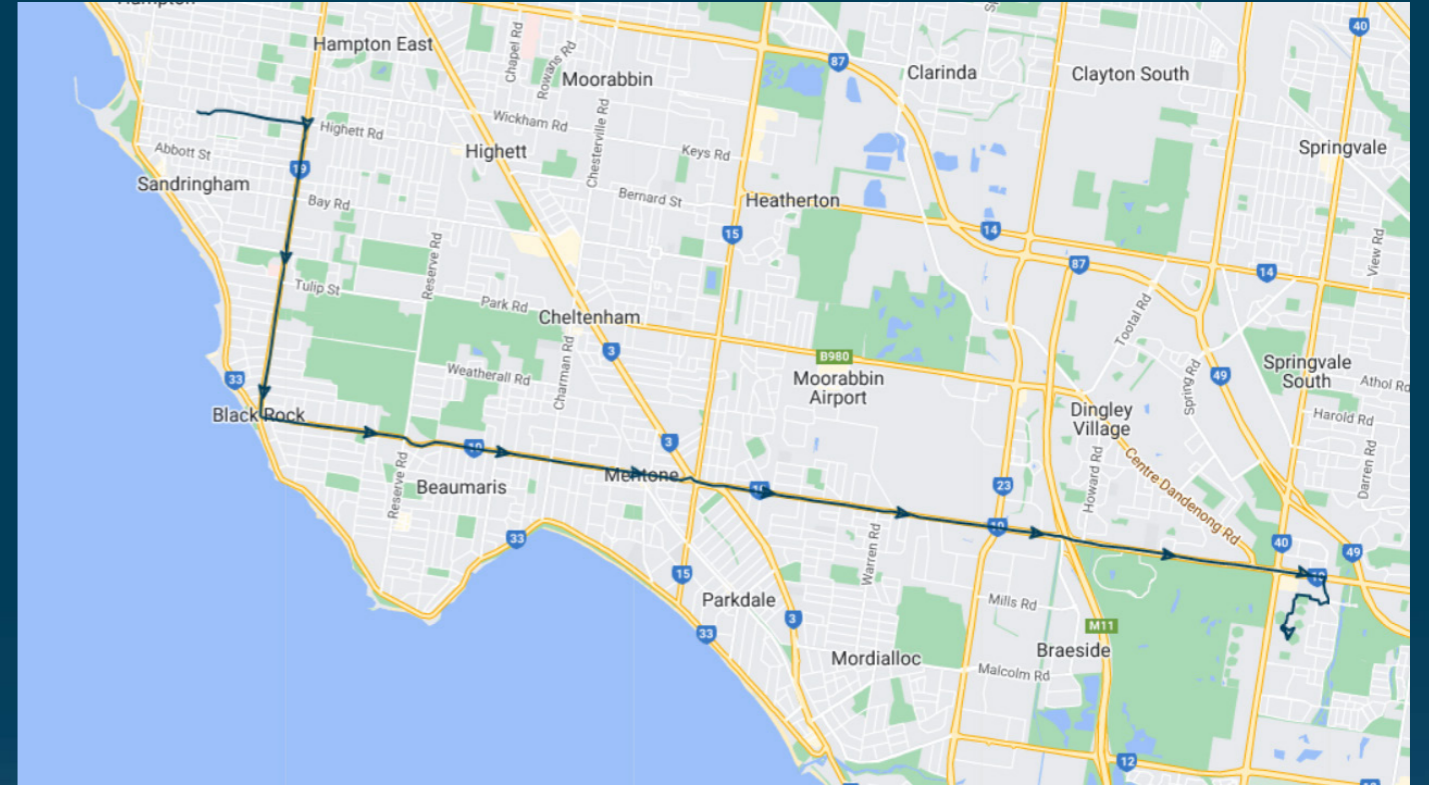

Haileybury College - Keysborough Campus

Route: Run D (PTV 2208) | Morning

TURN DIRECTIONS

Via Bluff Rd, Left South Rd, Right New St, Right North Rd, Right Nepean Hwy, Left South Rd, Cont Dingley Bypass, Right Westall Rd Ext, Right Springvale Rd, Left Cheltenham Rd, Right Lake View Blvd, Right Edgewater Dr, into Haileybury College

To view our list of live tracked services, visit www.venturabus.com.au

Times listed are estimated times only, it is advised to arrive at your stop earlier than the listed time to avoid missing your bus.
 You can also download the Ventura Tracker app to view real time bus locations of all services

Haileybury College - Keysborough Campus

Route: Run E (PTV 2201) | Morning

Stop ID	Stop Name	Time	Stop ID	Stop Name	Time
	Kyarra St/Bridge St	07:28			
3598	Field St/Highett Rd	07:30			
10101	Abberfield Nursing Home/Bluff Rd	07:32			
10103	Bay Rd/Bluff Rd	07:34			
8034	Fairway Nursing Home/Bluff Rd	07:36			
8037	Cheltenham Rd/Bluff Rd	07:38			
8038	Arkaringa Cres/Bluff Rd	07:39			
10107	Hunter Ave/Balcombe Rd	07:43			
44538	Haileybury College - Keysborough	08:20			
46632	Haileybury College - Newlands	08:23			

Haileybury College - Keysborough Campus

Route: Run E (PTV 2201) | Morning

TURN DIRECTIONS

Via Bridge St, Cont Highett Rd, Right Bluff Rd, Left Balcombe Rd, Right Nepean Hwy, Left Lower Dandenong Rd, Cont Cheltenham Rd, Right Lake View Blvd, Right Edgewater Dr, into Haileybury College