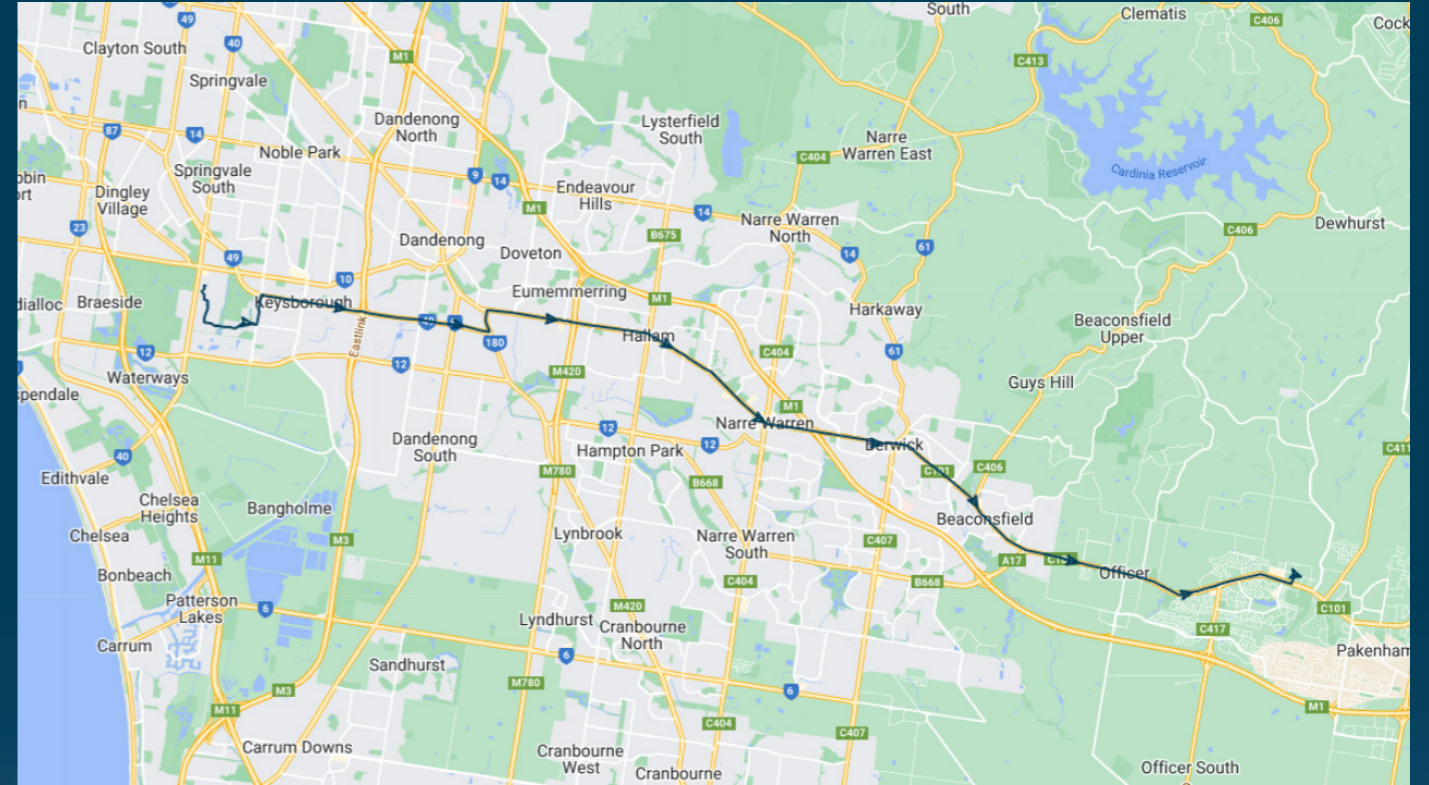

Haileybury College - Keysborough Campus

Route: Run F (PTV 2200) | Afternoon

TURN DIRECTIONS

Via Scotch Ave, Cont Stanford Ave, Right Keylana Dr, Right Springvale Rd, Right Heatherton Rd, Left Gladstone Rd, Right Outlook Dr, Left Brady Rd, Right Stud Rd, Left Heatherton Rd, Right John Fawkner Rd, Left James Cook Dr, Left Conran Ave, Right Thomas Mitchell Dr, Right Hallam Rd Nth, Left Belgrave-Hallam Rd, Left Belgrave-Hallam Rd, Right Heatherton Rd, Right Memorial Dr, Left Narre Warren Nth Rd, Right Overland Dr, u-turn at 3rd roundabout, Left into Fountain Gate Shopping Centre.

To view our list of live tracked services, visit www.venturabus.com.au

Haileybury College - Keysborough Campus

Route: Run H (PTV 2211) | Afternoon

Stop ID	Stop Name	Time	Stop ID	Stop Name	Time
44538	Haileybury College - Keysborough	15:55			
46632	Haileybury College - Newlands	15:55			
3683	Hinrichsen Dr/Princes Hwy	16:25			
3684	Tinks Rd/Princes Hwy	16:26			
3685	Fountain Gate Tennis Club	16:27			
3686	Springwood Ave/Princes Hwy	16:28			
3688	Webb St/Princes Hwy	16:29			
3689	Lauderdale Rd/Princes Hwy	16:30			
3690	Victor Cres/Princes Hwy	16:31			
3691	Verdun Dr/Princes Hwy	16:31			
3693	Parkhill Dr/Princes Hwy	16:34			
3694	William Rd/Princes Hwy	16:34			
3695	Wilson Botanic Park/Princes Hwy	16:35			
3696	York Rd/Princes Hwy	16:36			
3697	Berwick Shops/High St	16:36			
3699	Bain St/Princes Hwy	16:38			
3701	Manuka Rd/Princes Hwy	16:40			
3704	Beaconsfield Plaza/Princes Hwy	16:41			
	May Rd/Princes Hwy	16:45			
3710	Bayview Rd/Princes Hwy	16:49			
3711	Tivendale Rd/Princes Hwy	16:50			
38053	Cardinia Rd/Princes Hwy	16:55			
44589	Ventura Pakenham Depot	17:00			

Haileybury College - Keysborough Campus

Route: Run H (PTV 2211) | Afternoon

TURN DIRECTIONS

Via Scotch Ave, Cont Stanford Ave, Left Keylana Dr, Left Chapel Rd, Right Dandenong Bypass, Left South Gippsland Hwy, Right Princes Hwy, Cont Left Princes Hwy, Left Michael St, Right Mary St to Ventura Pakenham Depot