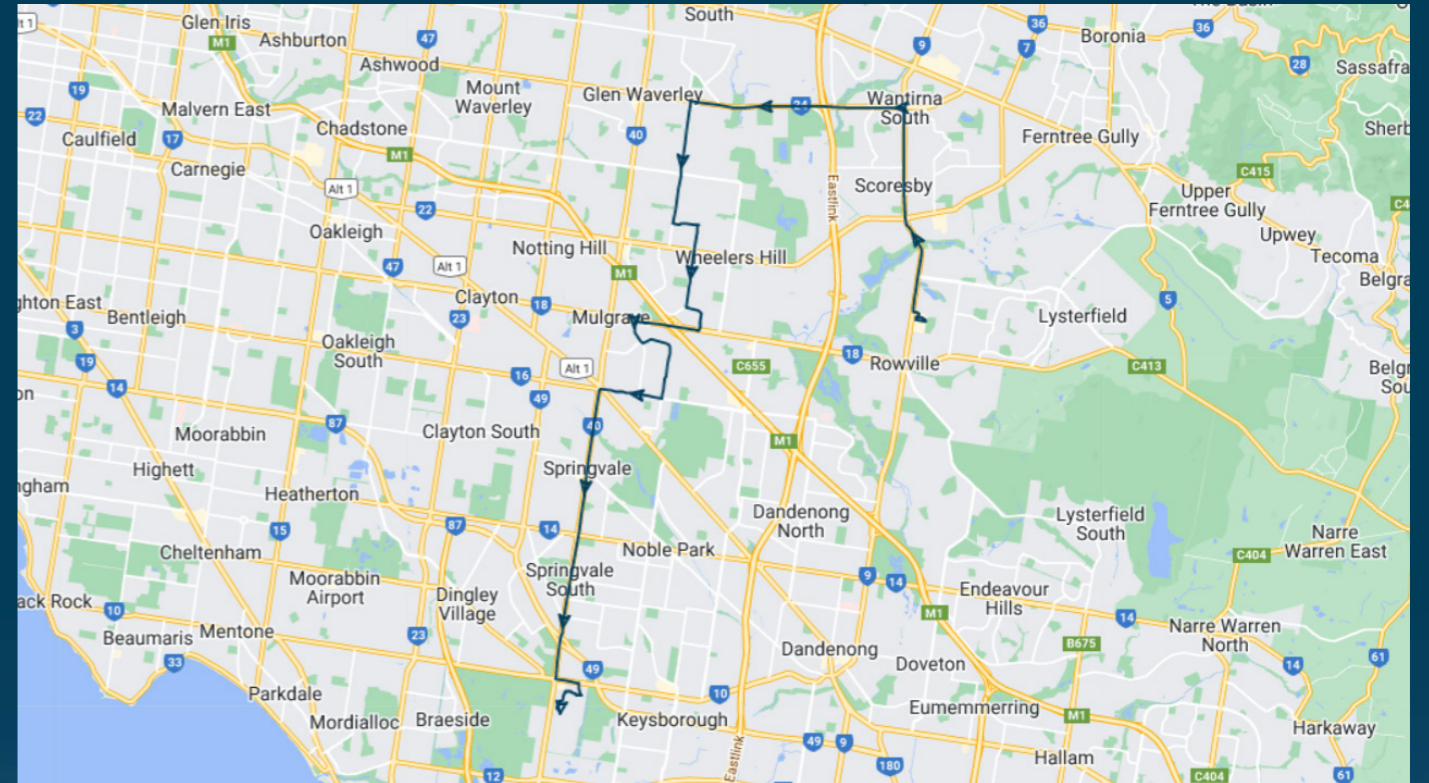

Times listed are estimated times only, it is advised to arrive at your stop earlier than the listed time to avoid missing your bus.

You can also download the Ventura Tracker app to view real time bus locations of all services

To view our list of live tracked services, visit www.venturabus.com.au

Haileybury College - Keysborough Campus

Route: Run L (PTV 2223) | Morning

Stop ID	Stop Name	Time	Stop ID	Stop Name	Time
21314	Stud Park SC - Bay 1	07:10			
15150	Lakeside Bvd/Stud Rd	07:12			
15158	George St/Stud Rd	07:18			
15413	Fonteyn Dr/High Street Rd	07:23			
15825	Kristen Ct/High Street Rd	07:30			
16780	Glen Tower Dr/Gallaghers Rd	07:33			
16781	Arlington Dr/Gallaghers Rd	07:34			
21331	Stirling Cres/Gallaghers Rd	07:35			
	MacKintosh Rd/View Mount Rd	07:37			
	Sheringham Dr/Lum Rd	07:39			
	Phoenix Dr/Lum Rd	07:42			
12157	Wellington Rd/Brandon Park Dr	07:45			
2194	Hansworth St/Albany Dr	07:52			
1998	Denver Cres/Albany Dr	07:54			
44538	Haileybury College - Keysborough	08:15			
46632	Haileybury College - Newlands	08:18			

Haileybury College - Keysborough Campus

Route: Run L (PTV 2223) | Morning

TURN DIRECTIONS

Via Right Stud Rd, Left High St Rd, Left Gallaghers Rd, Cont View Mount Rd, Left Whites La, Right Lum Rd, Left Brandon Park Dr, Right Wellington Rd, Left Wanda St, Left Valewood Dr, Cont Albany Dr, Right Police Rd, Left Springvale Rd, Left Cheltenham Rd, Right Lake View Blvd, Right Edgewater Dr, into Haileybury College

To view our list of live tracked services, visit www.venturabus.com.au

Times listed are estimated times only, it is advised to arrive at your stop earlier than the listed time to avoid missing your bus.
 You can also download the Ventura Tracker app to view real time bus locations of all services