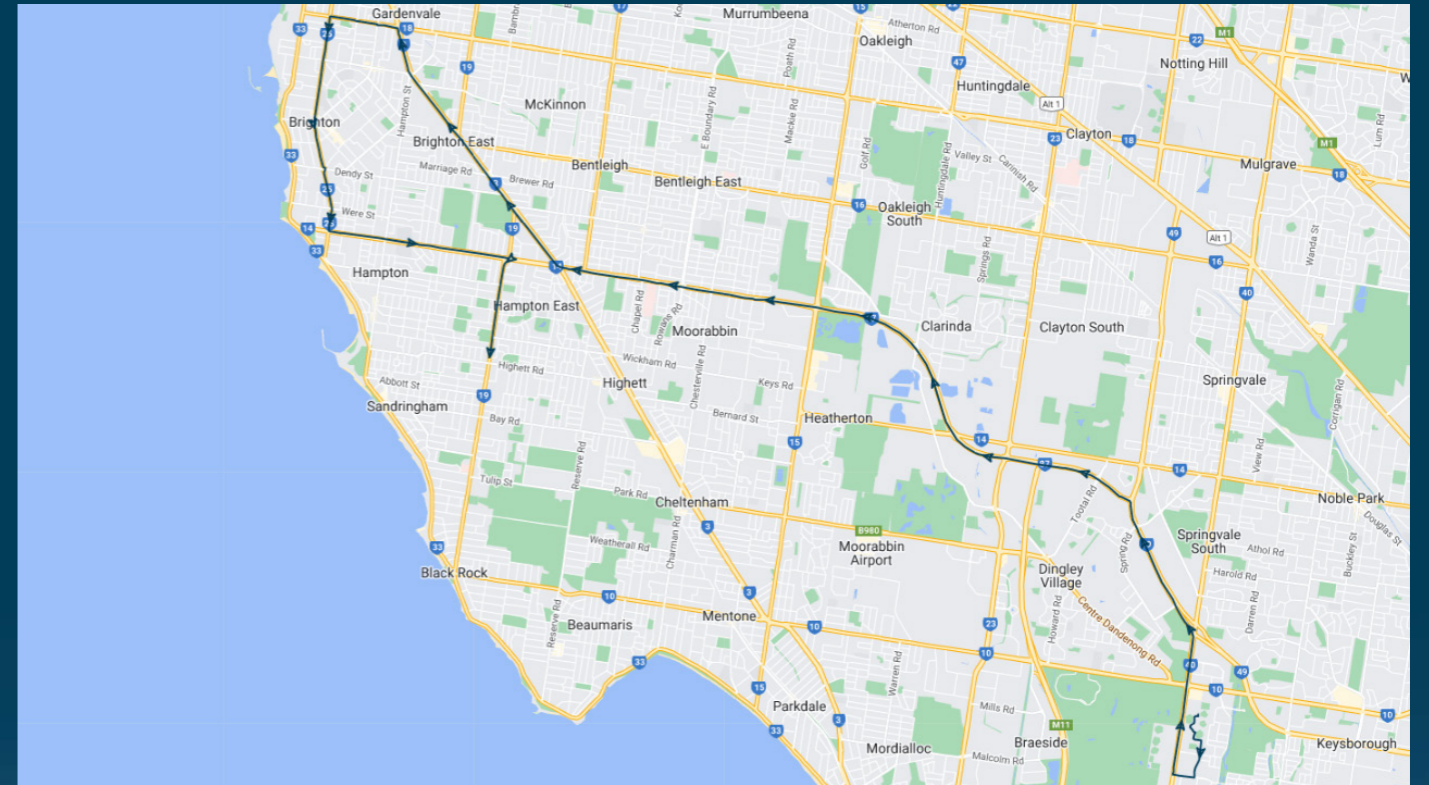

To view our list of live tracked services, visit www.venturabus.com.au

Times listed are estimated times only, it is advised to arrive at your stop earlier than the listed time to avoid missing your bus.

You can also download the Ventura Tracker app to view real time bus locations of all services

Haileybury College - Keysborough Campus

Route: Run D (PTV 2208) | Afternoon

Stop ID	Stop Name	Time	Stop ID	Stop Name	Time
44538	Haileybury College - Keysborough	15:55			
46632	Haileybury College - Newlands	15:56			
51600	Dendy St/Nepean Hwy	16:38			
39577	Hawthorn Rd/Nepean Hwy	16:41			
	Cochrane St/North Rd	16:47			
1414	Bay St/North Rd	16:50			
1411	Cabrini Hospital/New St	16:52			
1409	Railway Ave/New St	16:54			
8015	Windemere Cres/New St	16:55			
1407	Were St/New St	16:56			
1406	South Rd/New St	16:57			
3487	Hampton St/South Rd	16:59			
3488	St Leonards College/South Rd	17:00			
3489	Canberra Gr/South Rd	17:00			
3490	Comer St/South Rd	17:01			
3491	Prince St/South Rd	17:01			
3492	Ivy St/South Rd	17:02			
3493	Letchworth Ave/South Rd	17:03			
3494	Studley Rd/South Rd	17:03			
15987	Fewster Rd/Bluff Rd	17:06			
10100	June St/Bluff Rd	17:08			

Haileybury College - Keysborough Campus

Route: Run D (PTV 2208) | Afternoon

TURN DIRECTIONS

Via Scotch Ave, Cont Stanford Ave, Right Keylana Dr, Right Springvale Rd, Left Westall Rd Ext, Left Dingley Bypass, Cont South Rd, Right Nepean Hwy, Left North Rd, Left New St, Left South Rd, Right Bluff Rd to June St/Bluff Rd