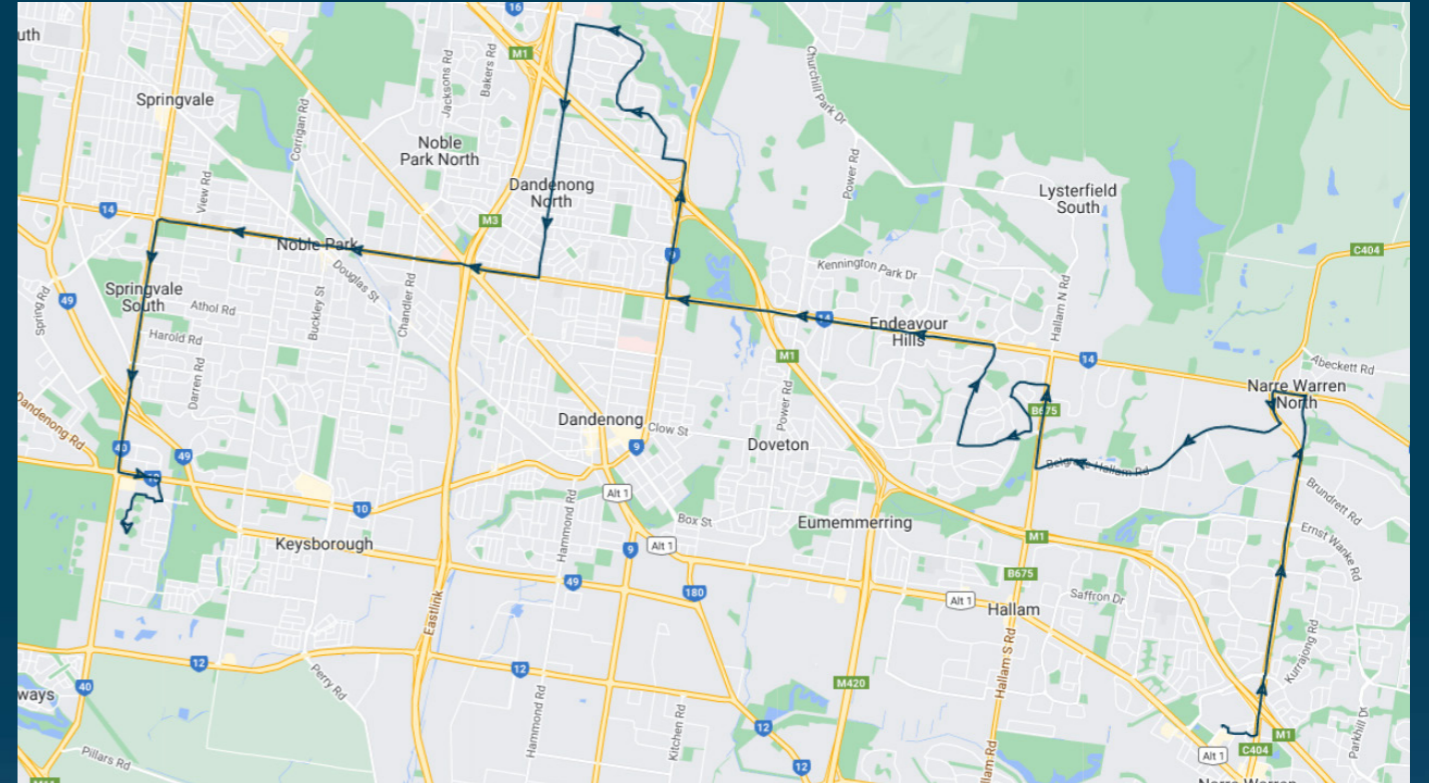

Times listed are estimated times only, it is advised to arrive at your stop earlier than the listed time to avoid missing your bus.

You can also download the Ventura Tracker app to view real time bus locations of all services

Haileybury College - Keysborough Campus

Route: Run F (PTV 2200) | Morning