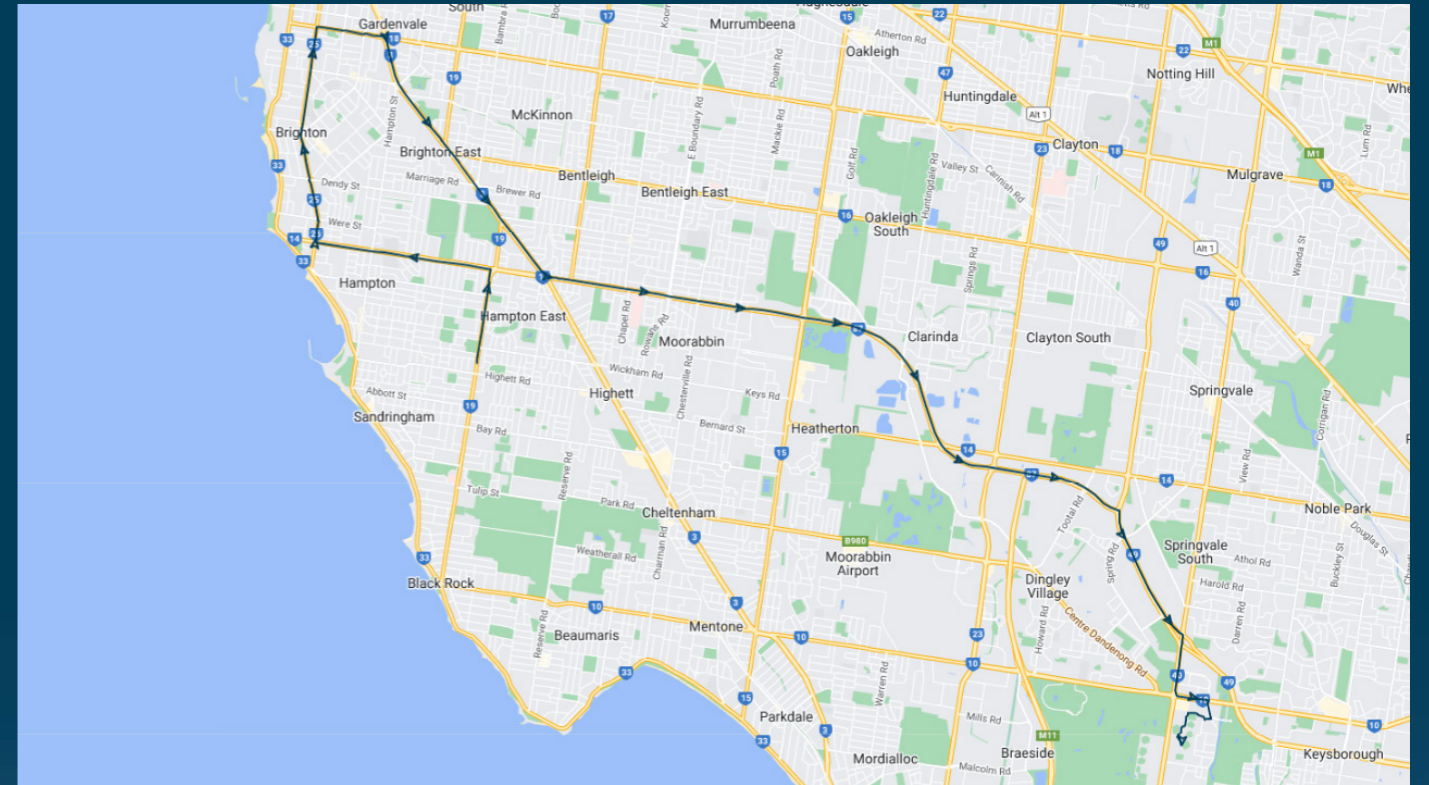

Haileybury College - Keysborough Campus

Route: Run D (PTV 2208) | Morning

Stop ID	Stop Name	Time	Stop ID	Stop Name	Time
11308	June St/Bluff Rd	07:20			
17075	Raynes Park Rd/Bluff Rd	07:21			
3369	Bluff Rd/South Rd	07:23			
3371	Barnett St/South Rd	07:24			
3471	Ivy St/South Rd	07:24			
3372	Prince St/South Rd	07:24			
3373	Amiens St/South Rd	07:25			
3374	Avelin St/South Rd	07:25			
3376	Hampton St/South Rd	07:26			
5100	Xavier Prep School/New St	07:29			
3238	Kinane St/New St	07:30			
5097	Railway Ave/New St	07:31			
3245	Bay St/New St	07:34			
	Cochrane St/North Rd]	07:37			
44538	Haileybury College - Keysborough	08:20			
46632	Haileybury College - Newlands	08:23			

Haileybury College - Keysborough Campus

Route: Run D (PTV 2208) | Morning

TURN DIRECTIONS

Via Bluff Rd, Left South Rd, Right New St, Right North Rd, Right Nepean Hwy, Left South Rd, Cont Dingley Bypass, Right Westall Rd Ext, Right Springvale Rd, Left Cheltenham Rd, Right Lake View Blvd, Right Edgewater Dr, into Haileybury College

To view our list of live tracked services, visit www.venturabus.com.au

Times listed are estimated times only, it is advised to arrive at your stop earlier than the listed time to avoid missing your bus.
 You can also download the Ventura Tracker app to view real time bus locations of all services