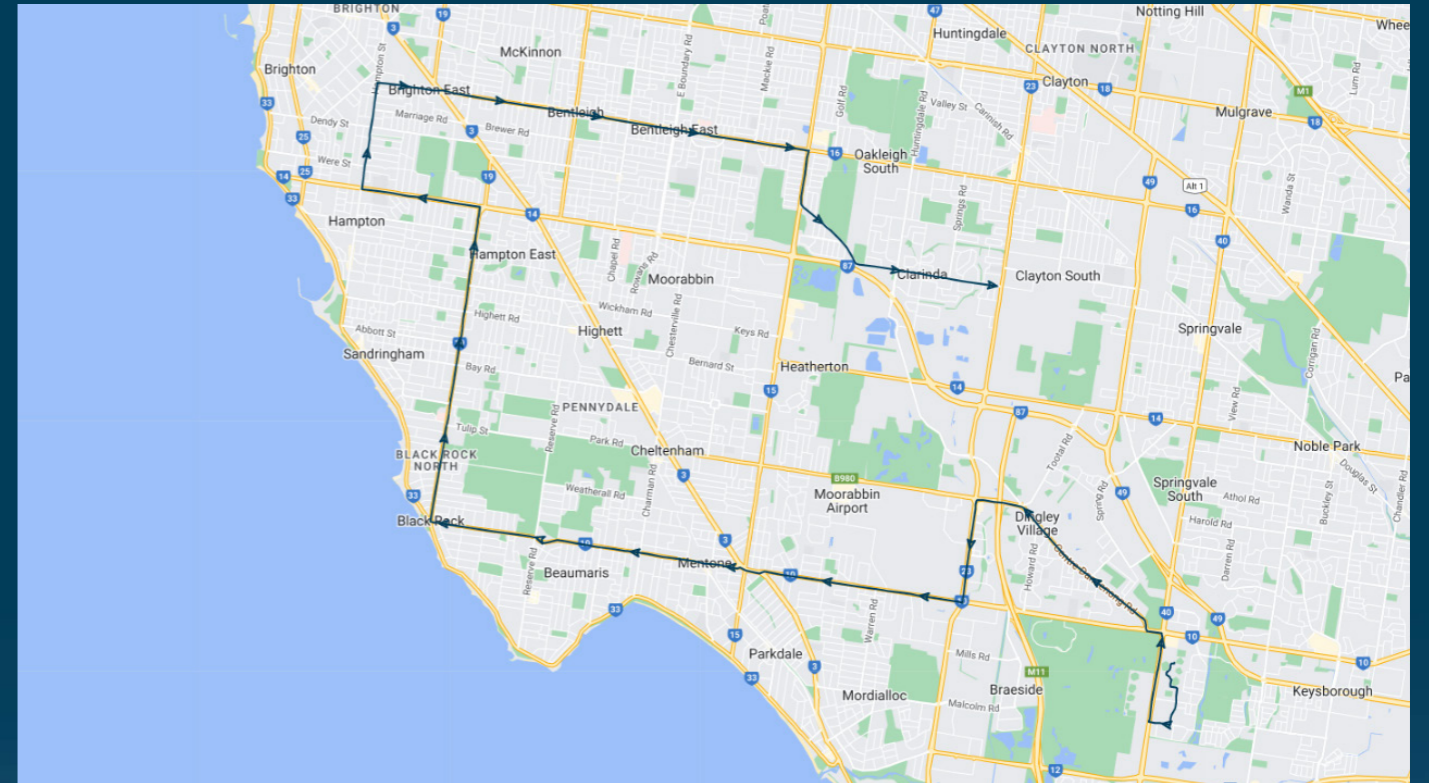

Haileybury College - Keysborough Campus

Route: PTV 2204 | Afternoon

Stop ID	Stop Name	Time	Stop ID	Stop Name	Time
44538	Haileybury College - Keysborough	17:30			
9482	Clayton Rd/Bourke Rd	18:30			

Haileybury College - Keysborough Campus

Route: PTV 2204 | Afternoon

TURN DIRECTIONS

Via Scotch Ave, Cont Stanford Ave, left Keylana Dr, right Springvale Rd, left Lower Dandenong Rd, right Centre Dandenong Rd, left Boundary Rd, right Lower Dandenong Rd, right Nepean Hwy, left Balcombe Rd, right Bluff Rd, left South Rd, right Hampton St, right Centre Rd, right Warrigal Rd, left Old Dandenong Rd, into Bourke Rd to Clayton Rd/Bourke Rd.

To view our list of live tracked services, visit www.venturabus.com.au

Times listed are estimated times only, it is advised to arrive at your stop earlier than the listed time to avoid missing your bus.
You can also download the Ventura Tracker app to view real time bus locations of all services