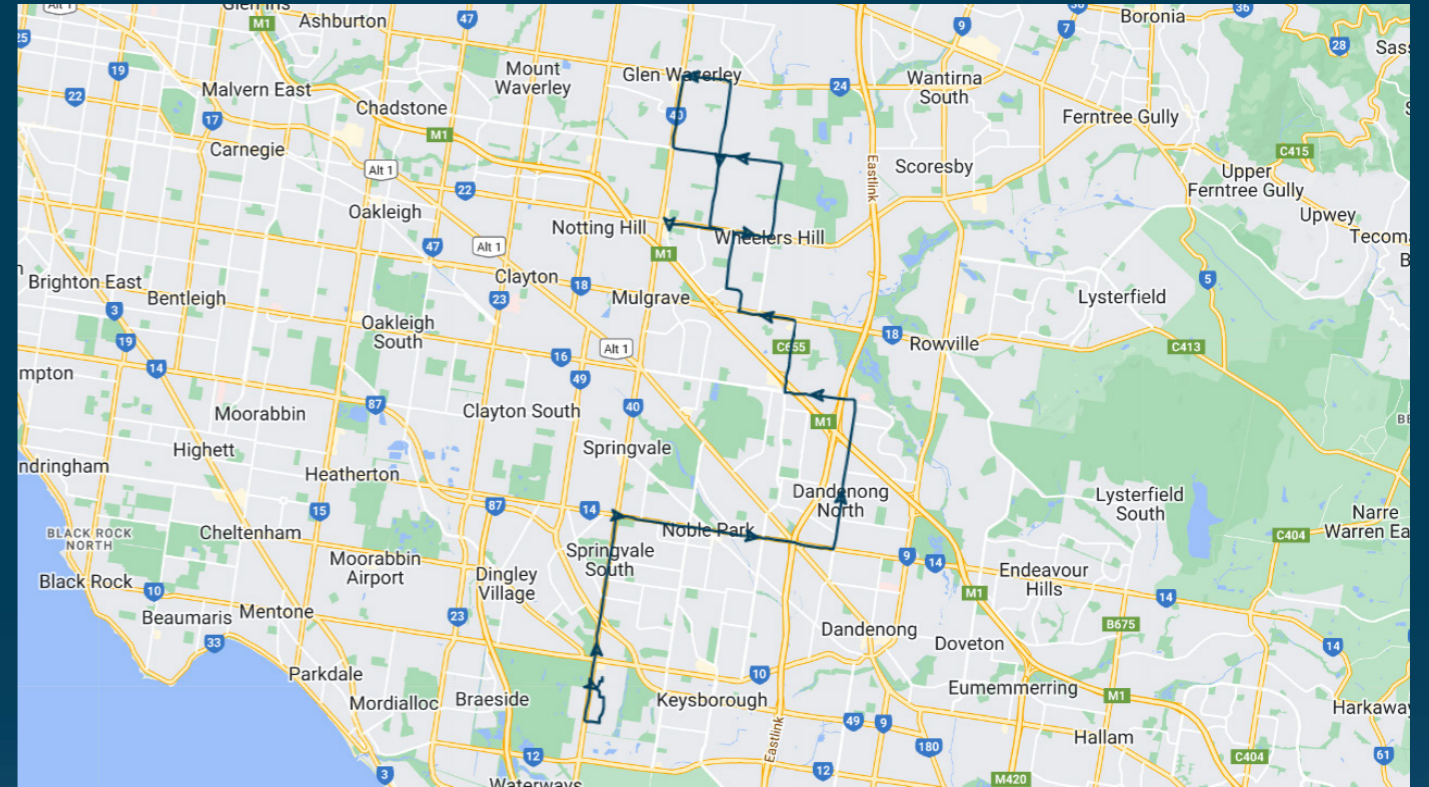

Haileybury College - Keysborough Campus

Route: PTV 2228 | Afternoon

Stop ID	Stop Name	Time	Stop ID	Stop Name	Time
44538	Haileybury College - Keysborough	17:30			
3054	Brandon Park SC/Brandon Park Dr	18:30			

Haileybury College - Keysborough Campus

Route: PTV 2228 | Afternoon

TURN DIRECTIONS

Via Scotch Ave, Cont Stanford Ave, left Keylana Dr, right Springvale Rd, right Heatherton Rd, left Gladstone Rd, left Police Rd, right Jacksons Rd, left Wellington Rd, right Brandon Park Dr, right Lum Rd, right Ferntree Gully Rd, left Jells Rd, left Waveley Rd, right Gallaghers Rd, left High St Rd, right Springvale Rd, right Waverley Rd, right View Mount Rd, right Ferntree Gully Rd, u-turn at Ainslie Dr onto Ferntree Gully Rd, right Brandon Park Dr to Brandon Park SC.

To view our list of live tracked services, visit www.venturabus.com.au

Times listed are estimated times only, it is advised to arrive at your stop earlier than the listed time to avoid missing your bus.
You can also download the Ventura Tracker app to view real time bus locations of all services