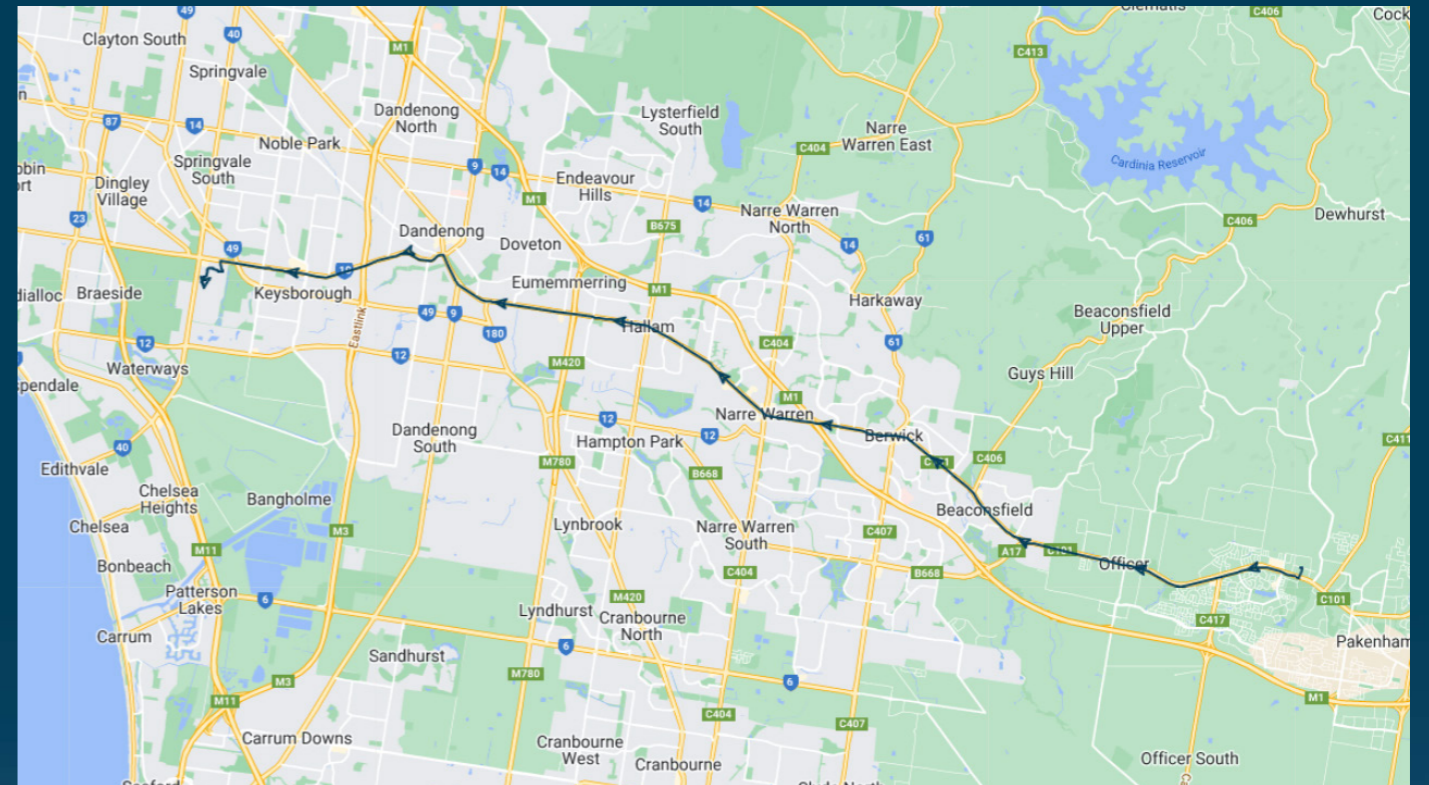

Times listed are estimated times only, it is advised to arrive at your stop earlier than the listed time to avoid missing your bus.

You can also download the Ventura Tracker app to view real time bus locations of all services

To view our list of live tracked services, visit www.venturabus.com.au

Haileybury College - Keysborough Campus

Route: Run H (PTV 2211) | Morning

Stop ID	Stop Name	Time	Stop ID	Stop Name	Time
44589	Ventura Pakenham Depot	07:25			
3451	Cardinia Rd/Princes Hwy	07:29			
3454	Station St/Princes Hwy	07:33			
3455	Bayview Rd/Princes Hwy	07:34			
3457	O'Neil Rd/Princes Hwy	07:38			
3461	Woods St/Princes Hwy	07:41			
3462	Haileybury College/Princes Hwy	07:41			
3464	Bryn Mawr Bvd/Princes Hwy	07:42			
3465	Edrington Park Retirement Village	07:43			
	Gloucester Ave/Princes Hwy	07:45			
3468	York Rd/Princes Hwy	07:46			
3469	Wilson Botanic Park/Princes Hwy	07:47			
3470	William Rd/Princes Hwy	07:47			
4216	Cyril Molyneux Reserve/Princes Hwy	07:48			
4217	Richardson St/Princes Hwy	07:50			
4218	Lloyd Ave/Princes Hwy	07:50			
4219	Stewart Ave/Princes Hwy	07:51			
4221	Webb St/Princes Hwy	07:52			
4223	Springwood Ave/Princes Hwy	07:53			
4327	Max Pawsey Reserve/Princes Hwy	07:53			
4224	Fountain Gate Tennis Club	07:54			
4225	Tinks Rd/Princes Hwy	07:55			
4226	Hinrichsen Dr/Princes Hwy	07:56			
44538	Haileybury College - Keysborough	08:20			
46632	Haileybury College - Newlands	08:23			

Haileybury College - Keysborough Campus

Route: Run H (PTV 2211) | Morning

TURN DIRECTIONS

Via Mary St, Right Doherty St, Right Princes Hwy, Right Princes Hwy (towards Berwick), Left Foster St, Cont Cheltenham Rd, Left Lake View Blvd, Right Edgewater Dr, Left into Haileybury College

To view our list of live tracked services, visit www.venturabus.com.au

Times listed are estimated times only, it is advised to arrive at your stop earlier than the listed time to avoid missing your bus.