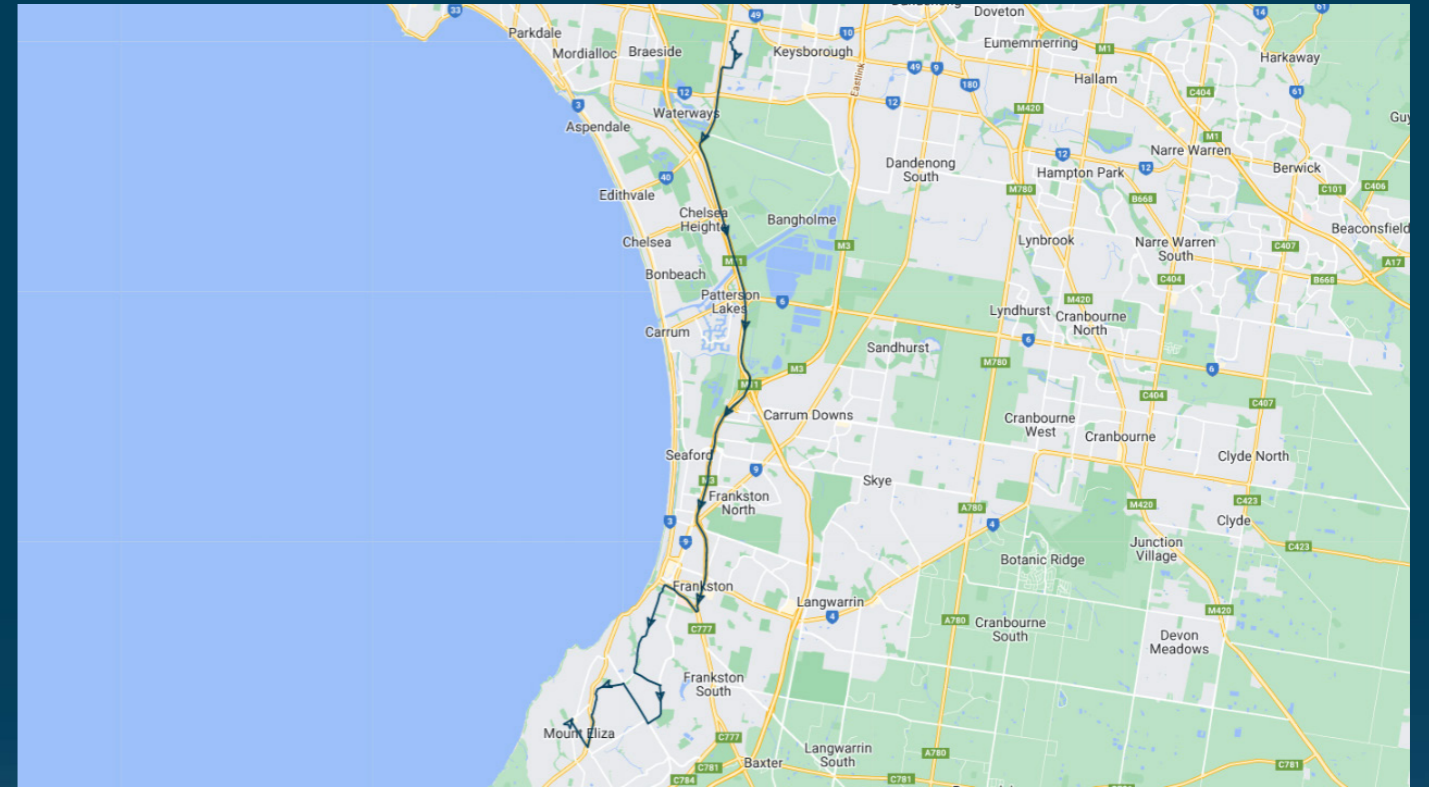

Haileybury College - Keysborough Campus

Route: Run W (PTV 2220) | Afternoon

Stop ID	Stop Name	Time	Stop ID	Stop Name	Time
44538	Haileybury College - Keysborough	15:53			
46632	Haileybury College - Newlands	15:55			
13784	Plowman Pl/Young St	16:38			
1246	George St/Kars St	16:39			
2877	Neil St/Kars St	16:41			
	Harcourt Ave/Baden Powell Dr	16:42			
	Walkers Rd/Humphries Rd	16:49			
	Bareena Dr/Humphries Rd	16:50			
	Humphries Rd/Baden Powell Dr	16:52			
	Gillards Rd/Baden Powell Dr	16:55			
	Nepean Hwy/Canadian Bay Rd	16:58			
11341	Mt Eliza SC/Mt Eliza Way	17:00			

Haileybury College - Keysborough Campus

Route: Run W (PTV 2220) | Afternoon

TURN DIRECTIONS

Via Scotch Ave, Cont Stanford Ave, Right Keylana Dr, Left Springvale Rd, Left Mornington Peninsula Fwy, Left Frankston Fwy, Cont McMahons Rd, Right Hastings Rd, Cont Davey St, Left Young St, Cont Kars St, Right Baden Powell Dr, Left Seaview Rd, Right Overport Rd, Right Humphries Rd, Left Baden Powell Dr, Left Nepean Hwy, Right Candian Bay Rd, Right Mt Eliza Way to Mt Eliza SC/Mt Eliza Way

To view our list of live tracked services, visit www.venturabus.com.au

Times listed are estimated times only, it is advised to arrive at your stop earlier than the listed time to avoid missing your bus.
You can also download the Ventura Tracker app to view real time bus locations of all services