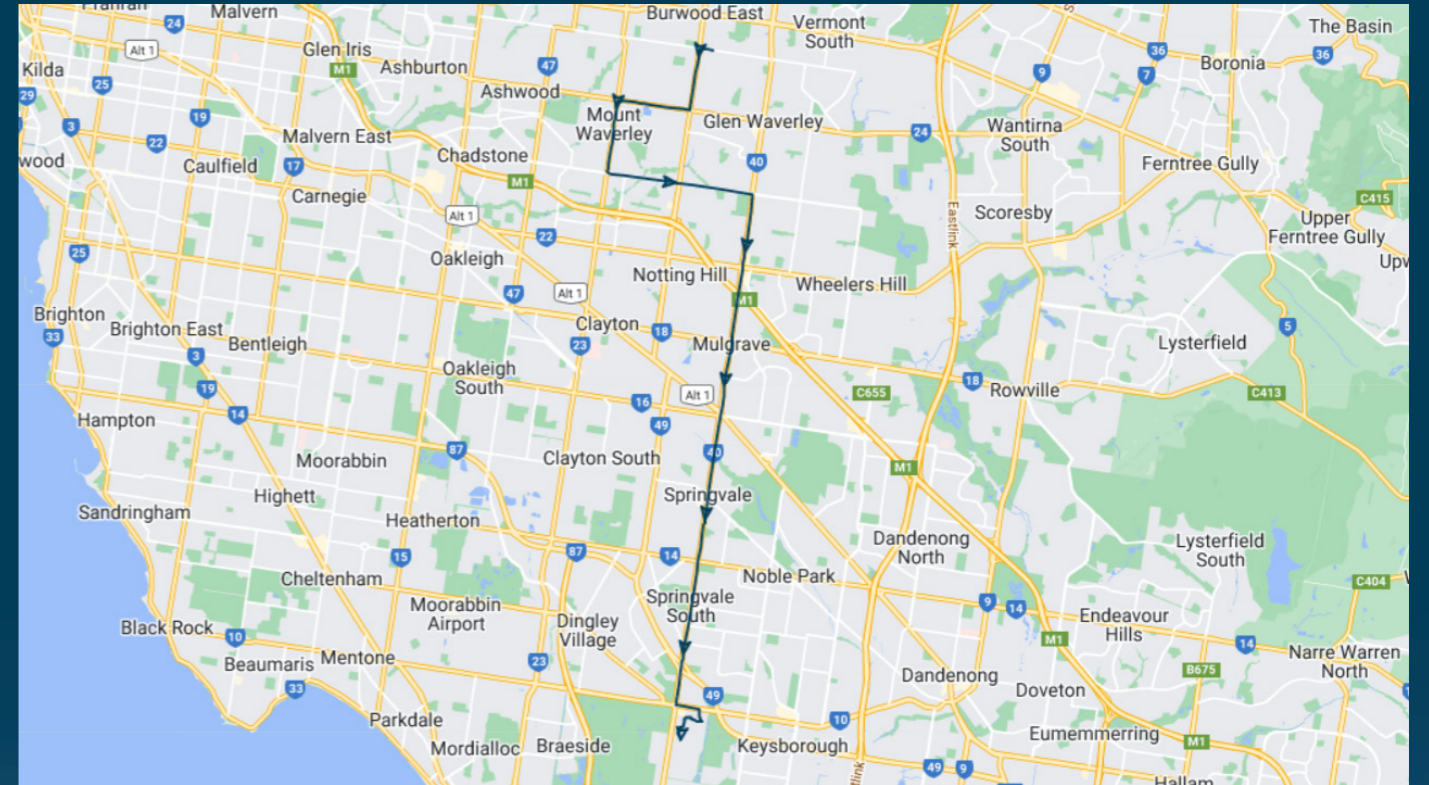

To view our list of live tracked services, visit www.venturabus.com.au

Times listed are estimated times only, it is advised to arrive at your stop earlier than the listed time to avoid missing your bus.

You can also download the Ventura Tracker app to view real time bus locations of all services

Haileybury College - Keysborough Campus

Route: Run J (PTV 2225) | Morning

Stop ID	Stop Name	Time	Stop ID	Stop Name	Time
15810	Sevenoaks Rd/Highbury Rd	07:30			
15874	Cypress Ave/Blackburn Rd	07:31			
15876	Cherry St/Blackburn Rd	07:32			
12369	Inverell Ave/High Street Rd	07:34			
9519	White St/Stephensons Rd	07:37			
6411	Charlton St/Stephensons Rd	07:40			
12706	Regent St/Waverley Rd	07:42			
11810	Scammell Cl/Waverley Rd	07:43			
11813	Stableford Ave/Waverley Rd	07:45			
20254	Ranfurlie Dr/Springvale Rd	07:49			
22327	Whites Lane/Springvale Rd	07:50			
22329	Brandon Park SC/Springvale Rd	07:52			
13677	Monash Dr/Springvale Rd	07:54			
2004	Kemp St/Springvale Rd	08:00			
2015	Heatherton Rd/Springvale Rd	08:06			
44538	Haileybury College - Keysborough	08:17			
46632	Haileybury College - Newlands	08:20			

Haileybury College - Keysborough Campus

Route: Run J (PTV 2225) | Morning

TURN DIRECTIONS

Via Highbury Rd, Left Blackburn Rd, Right High St Rd, Left Stephenson St, Left Waverley Rd, Right Springvale Rd, Left Cheltenham Rd, Right Lake View Blvd, Left Edgewater Dr, into Haileybury College