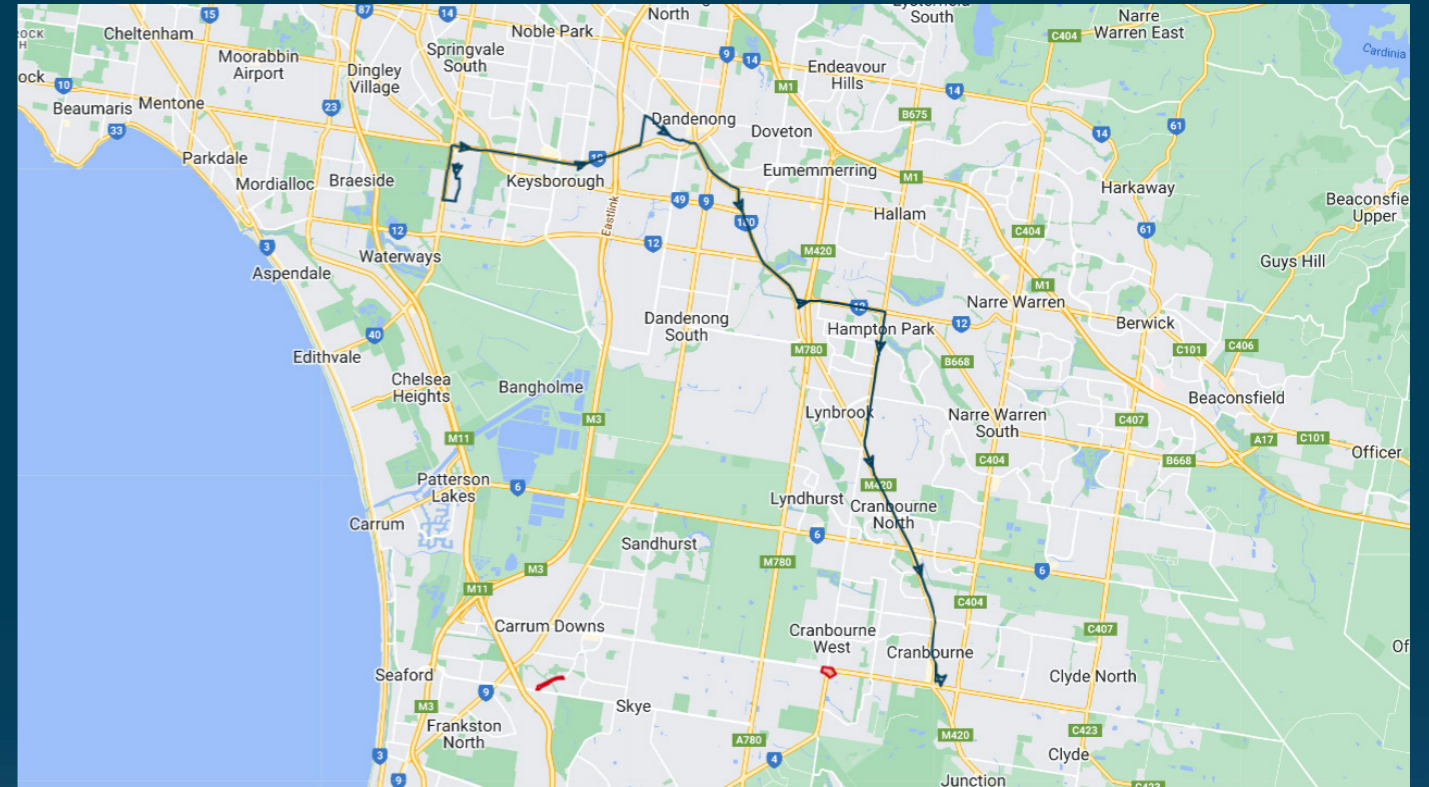

Haileybury College - Keysborough Campus

Route: PTV 2233 | Afternoon

Stop ID	Stop Name	Time	Stop ID	Stop Name	Time
---------	-----------	------	---------	-----------	------

44538	Haileybury College - Keysborough	18:30			
	Sladen St/Codrington St	18:05			

Haileybury College - Keysborough Campus

Route: PTV 2233 | Afternoon

TURN DIRECTIONS

Via Scotch Ave, Cont Stanford Ave, left Keylana Dr, right Springvale Rd, right Cheltenham Rd, left Bennet St, right Railway Parade, into Foster St, left Foster St, right Princes Hwy, right South Gippsland Hwy, left Pound Rd, right Hallam Rd, left South Gippsland Hwy, into High St, left Childers St, right Codrington St to Sladen St/Codrington St.