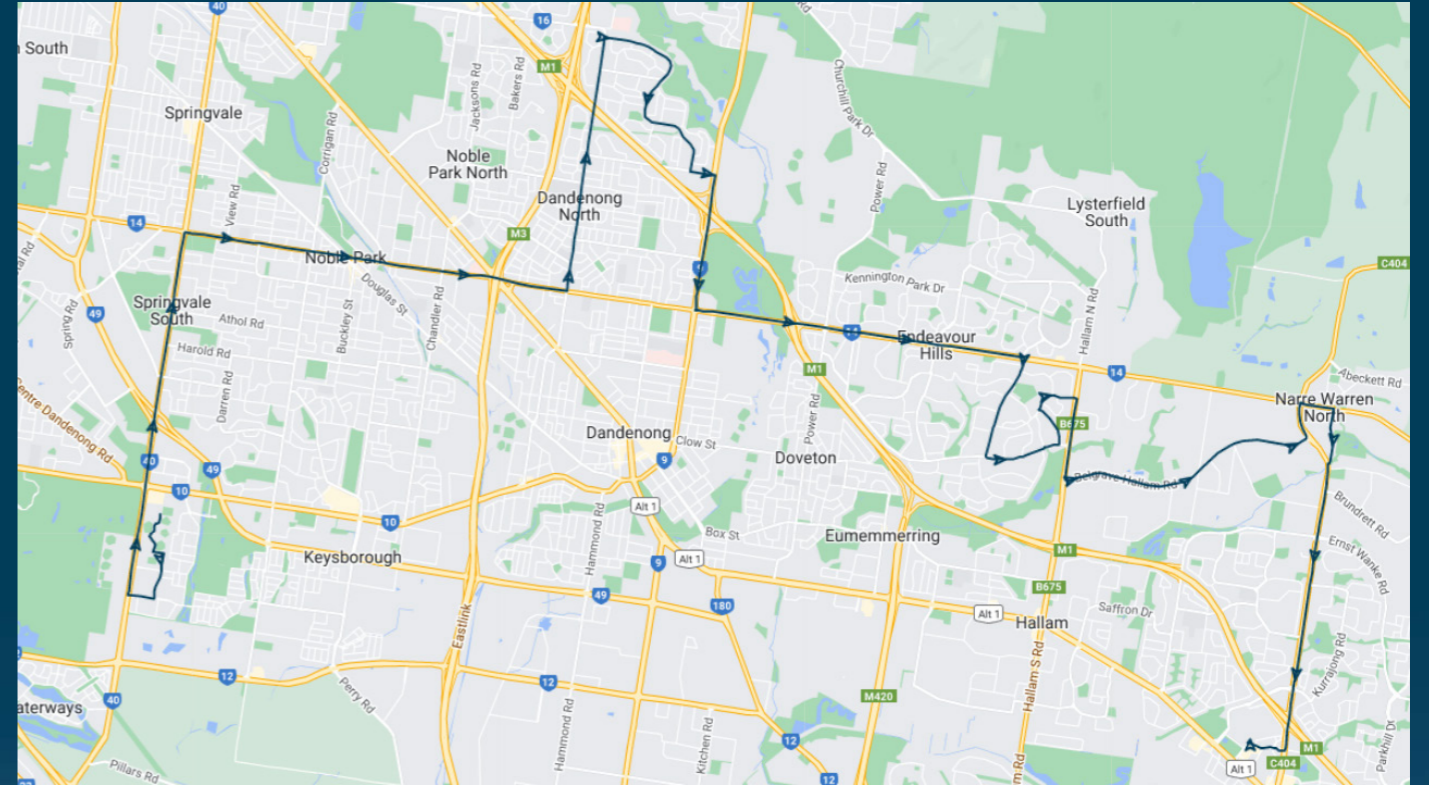

Times listed are estimated times only, it is advised to arrive at your stop earlier than the listed time to avoid missing your bus.

You can also download the Ventura Tracker app to view real time bus locations of all services

Haileybury College - Keysborough Campus

Route: Run F (PTV 2200) | Afternoon