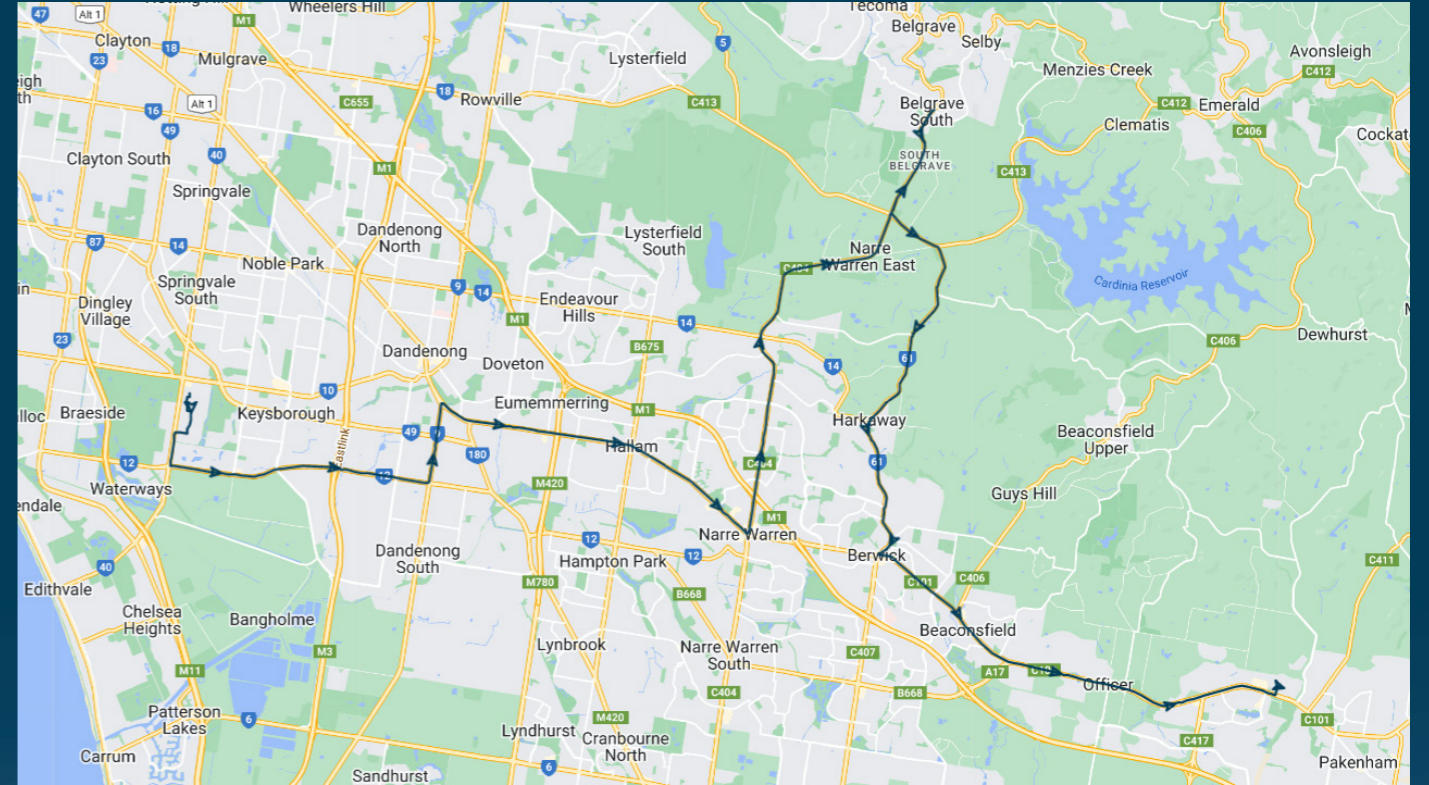

Haileybury College - Keysborough Campus

Route: PTV 2214 | Afternoon

Stop ID	Stop Name	Time	Stop ID	Stop Name	Time
44538	Haileybury College - Keysborough	17:30			
44589	Ventura Pakenham Depot	18:50			

Haileybury College - Keysborough Campus

Route: PTV 2214 | Afternoon

TURN DIRECTIONS

Via Scotch Ave, Cont Stanford Ave, left Keylana Dr, left Springvale Rd, left Braeside-Dandenong Rd, into Hutton Rd, into Greens Rd, left Dandenong Valley Hwy, right Princes Hwy, left Narre Warren North Rd, into Belgrave-Hallam Rd, u-turn at Colby Dr roundabout back on Belgrave-Hallam Rd, left Wellington Rd, right Berwick Rd, into Harkaway Rd, right Lyall Rd, left Princes Hwy, left Princes Hwy, left Michael St, right Mary St to Ventura Pakenham Depot.

To view our list of live tracked services, visit www.venturabus.com.au

Times listed are estimated times only, it is advised to arrive at your stop earlier than the listed time to avoid missing your bus.
You can also download the Ventura Tracker app to view real time bus locations of all services