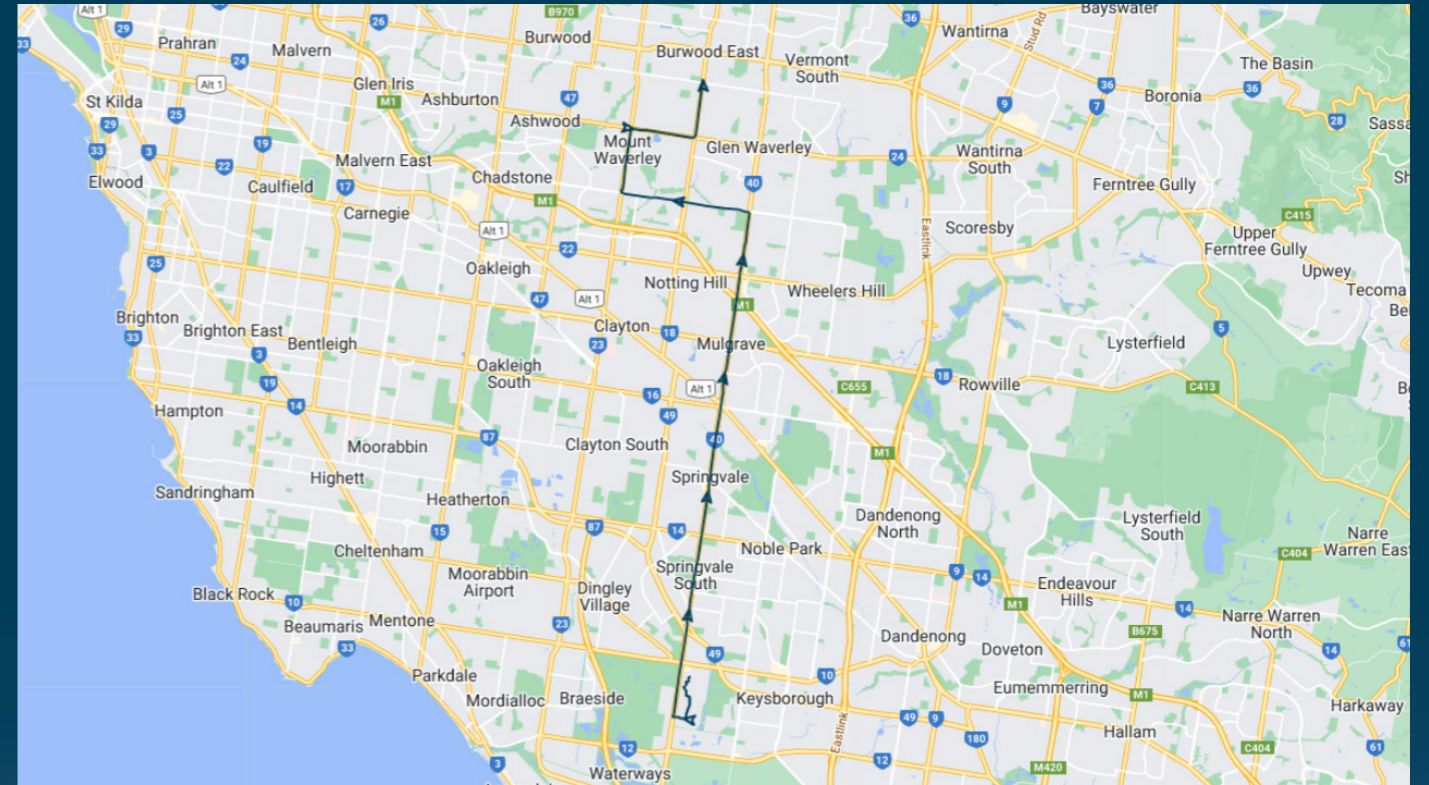

Haileybury College - Keysborough Campus

Route: Run J (PTV 2225) | Afternoon

Stop ID	Stop Name	Time	Stop ID	Stop Name	Time
44538	Haileybury College - Keysborough	15:53			
46632	Haileybury College - Newlands	15:56			
419	Clapham Ave/Springvale Rd	16:08			
1630	Hope St/Springvale Rd	16:15			
12501	Dunlop Rd/Springvale Rd	16:21			
22339	Brandon Park SC/Springvale Rd	16:23			
3047	Koonalda Ave/Springvale Rd	16:25			
3048	Vermont St/Springvale Rd	16:26			
11911	Stableford Ave/Waverley Rd	16:30			
11914	Pinewood Dr/Waverley Rd	16:32			
11915	Bruce St/Waverley Rd	16:32			
8379	Kemp Ave/Stephensons Rd	16:34			
8384	White St/Stephensons Rd	16:37			
11837	Elm Gr/High Street Rd	16:41			
15917	Bizley St/Blackburn Rd	16:43			
15915	Tally Ho Shops/Blackburn Rd	16:44			
15914	Highbury Park/Blackburn Rd	16:45			

Haileybury College - Keysborough Campus

Route: Run J (PTV 2225) | Afternoon