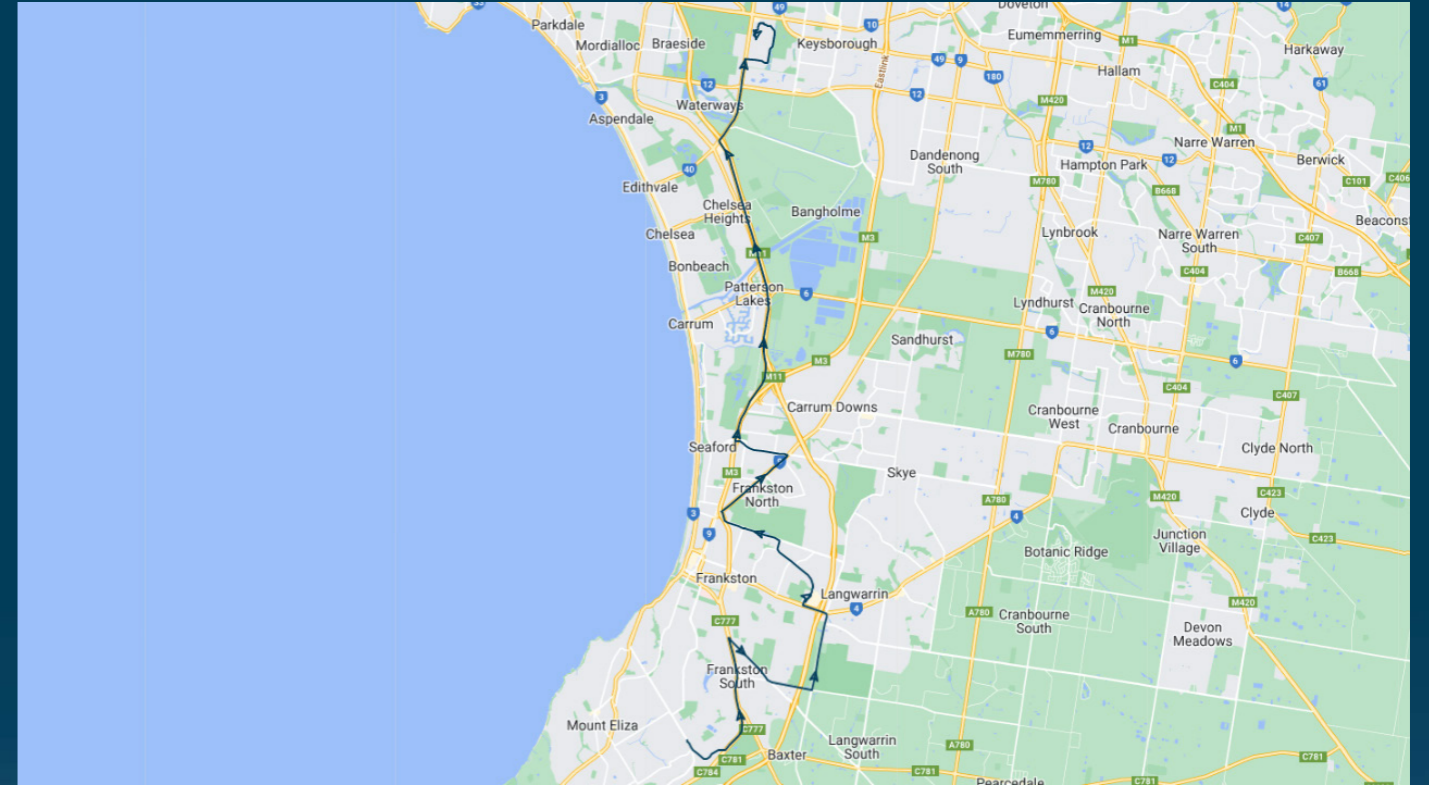

You can also download the Ventura Tracker app to view real time bus locations of all services

Haileybury College - Keysborough Campus

Route: Run V (PTV 2221) | Morning

Stop ID	Stop Name	Time	Stop ID	Stop Name	Time
13348	Sibyl Ave/Humphries Rd	07:21			
	Balamara Crt/Mountain Ave	07:23			
13355	Rosedale Gr/Moorooduc Hwy	07:26			
11129	Frankston-Flinders Rd/Golf Links Rd	07:30			
14350	Mt Erin College/Golf Links Rd	07:32			
14349	Heatherhill Rd/Robinsons Rd	07:33			
	McClelland Dr/Robinsons Rd	07:34			
	Cranbourne-Frankston Rd	07:38			
11101	Naranga Cres/Karingal Dr	07:41			
11105	Carramar Dr/Karingal Dr	07:42			
11118	Skye Rd/Karingal Dr	07:44			
2995	Grant Ave/Frankston-Dandenong Rd	07:48			
14975	Corsican St/Frankston-Dandenong Rd	07:51			
51818	Bellevue Cres/Seaford Rd	07:52			
	Holroyd St/Seaford Rd	07:54			
44538	Haileybury College - Keysborough	08:20			
46632	Haileybury College - Newlands	08:23			

Haileybury College - Keysborough Campus

Route: Run V (PTV 2221) | Morning

TURN DIRECTIONS

Via Humphries Rd, Left Mountain Ave, Left Moorooduc Hwy, Cont Frankston-Flinders Rd, Right Golf Links Rd, Left Robinsons Rd, Left McClelland Dr, Left Cranbourne Rd, Right Karingal Dr, Left Skye Rd, Right Frankston-Dandenong Rd, Left Seaford Rd, Right Frakston Fwy, Left Mornington Peninsula Fwy, Right Keylana Dr, Left Lake View Blvd, Left Edgewater Dr, into Haileybury College