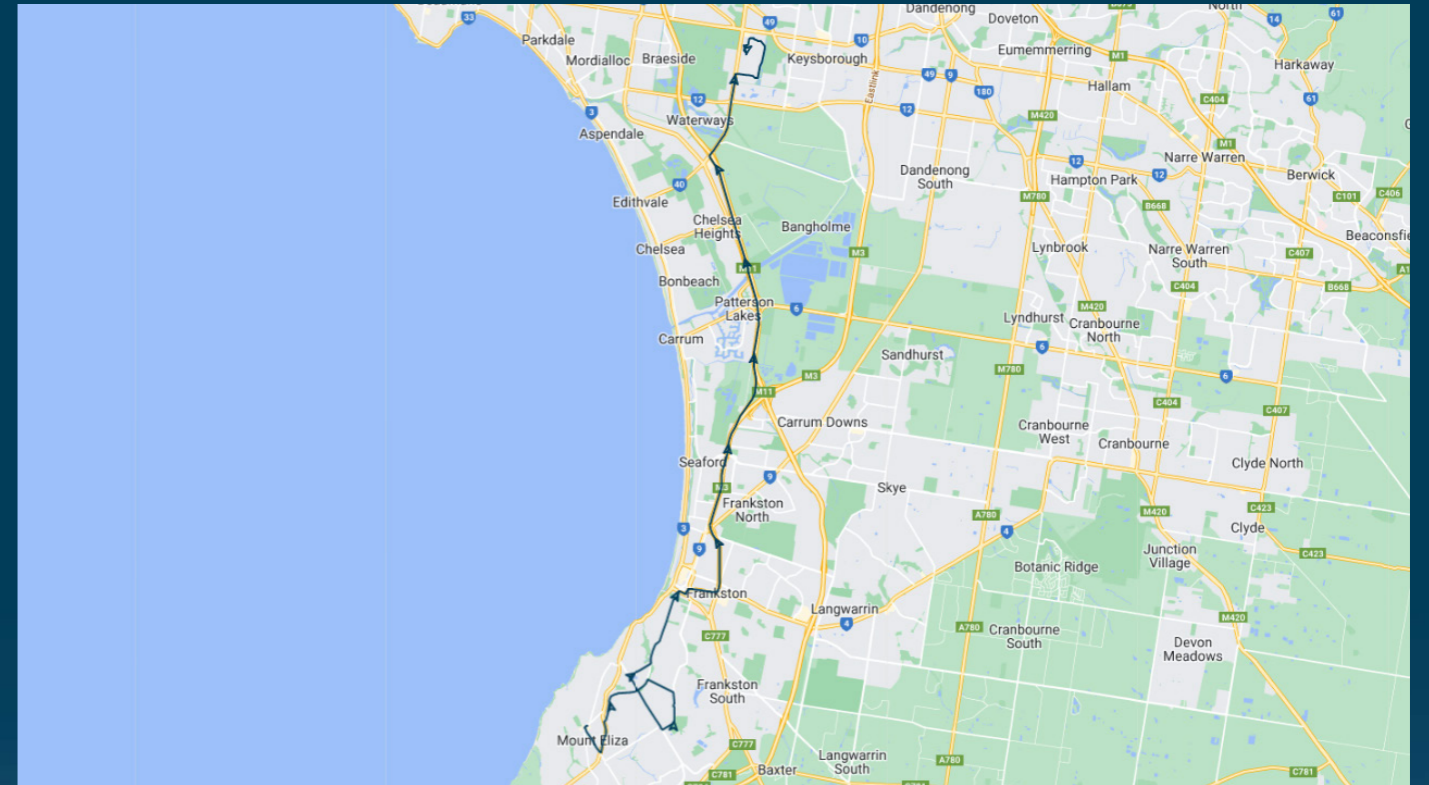

Haileybury College - Keysborough Campus

Route: Run V (PTV 2221) | Morning

TURN DIRECTIONS

Via Humphries Rd, Left Mountain Ave, Left Moorooduc Hwy, Cont Frankston-Flinders Rd, Right Golf Links Rd, Left Robinsons Rd, Left McClelland Dr, Left Cranbourne Rd, Right Karingal Dr, Left Skye Rd, Right Frankston-Dandenong Rd, Left Seaford Rd, Right Frakston Fwy, Left Mornington Peninsula Fwy, Right Keylana Dr, Left Lake View Blvd, Left Edgewater Dr, into Haileybury College

To view our list of live tracked services, visit www.venturabus.com.au

Times listed are estimated times only, it is advised to arrive at your stop earlier than the listed time to avoid missing your bus.
 You can also download the Ventura Tracker app to view real time bus locations of all services

Haileybury College - Keysborough Campus

Route: Run W (PTV 2220) | Morning

Stop ID	Stop Name	Time	Stop ID	Stop Name	Time
11269	Mt Eliza SC/Mt Eliza Way	07:15			
	Nepean Hwy/Canadian Bay Rd	07:16			
	Gillards Rd/Baden Powell Dr	07:18			
	Baden Powell Dr/Humphries Rd	07:21			
	Bareen Dr/Humphries Rd	07:22			
	Walkers Rd/Humphries Rd	07:23			
13796	Norman Ave/Brighton St	07:30			
13793	Harcourt Ave/Baden Powell Dr	07:31			
13789	Liddesdale Ave/Kars St	07:32			
13787	Muir St/Kars St	07:33			
12395	Frankston Arts Centre/Davey St	07:35			
44538	Haileybury College - Keysborough	08:10			
46632	Haileybury College - Newlands	08:15			

Haileybury College - Keysborough Campus

Route: Run W (PTV 2220) | Morning

TURN DIRECTIONS

Via Mt Eliza Way, Left Canadian Bay Rd, Left Nepean Hwy, Right Baden Powell Dr, Right Humphries Rd, Left Overport Rd, Left Seaview Rd, Left Baden Powell Dr, Right Humphries Rd, Right Brighton St, Left Baden Powell Dr, Left Kars St, Cont Young St, Right Davey St, Left Baxter Rd, Cont Cranbourne Rd, Left McMahons Rd, Cont Frankston Fwy, Left Mornington Peninsula Fwy, Right Keylana Dr, Left Lake View Blvd, Left Edgewater Dr, into Haileybury College