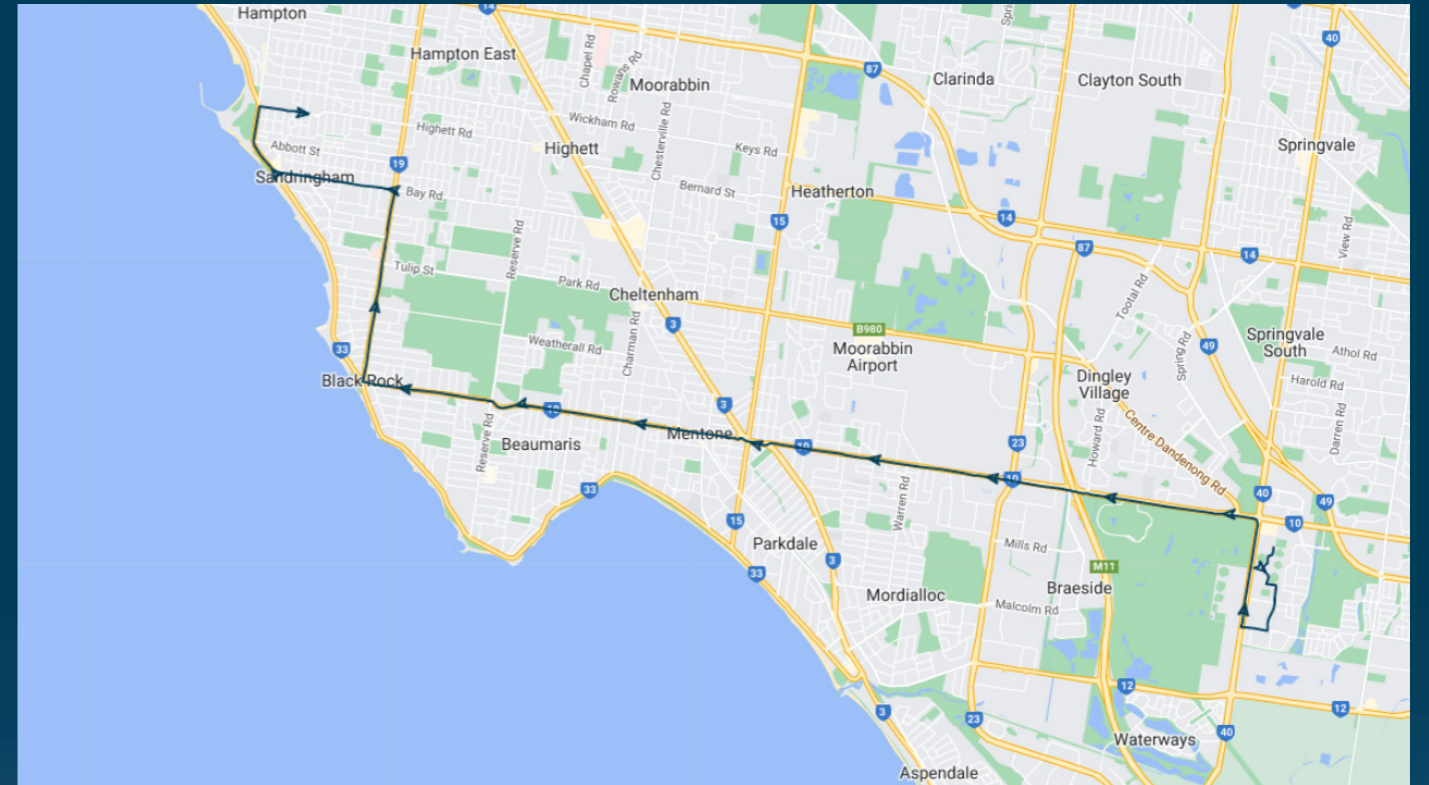

To view our list of live tracked services, visit www.venturabus.com.au

Times listed are estimated times only, it is advised to arrive at your stop earlier than the listed time to avoid missing your bus.

You can also download the Ventura Tracker app to view real time bus locations of all services

Haileybury College - Keysborough Campus

Route: Run E (PTV 2201) | Afternoon

Stop ID	Stop Name	Time	Stop ID	Stop Name	Time
44538	Haileybury College - Keysborough	15:55			
46632	Haileybury College - Newlands	15:56			
11315	Hunter Ave/Balcombe Rd	16:32			
7229	Arkaringa Cres/Bluff Rd	16:36			
7228	Cheltenham Rd/Bluff Rd	16:37			
7225	Fairway Nursing Home/Bluff Rd	16:39			
11311	Bay Rd/Bluff Rd	16:41			
	Kyarra St/Bridge St	16:50			

Haileybury College - Keysborough Campus

Route: Run E (PTV 2201) | Afternoon

TURN DIRECTIONS

Via Scotch Ave, Cont Stanford Ave, Right Keylana Dr, Right Springvale Rd, Left Cheltenham Rd, Right Nepean Hwy, Left Balcombe Rd, Right Bluff Rd, Left Bay Rd, Right Beach Rd, Right Bridge St to Kyarra St/Bridge St.