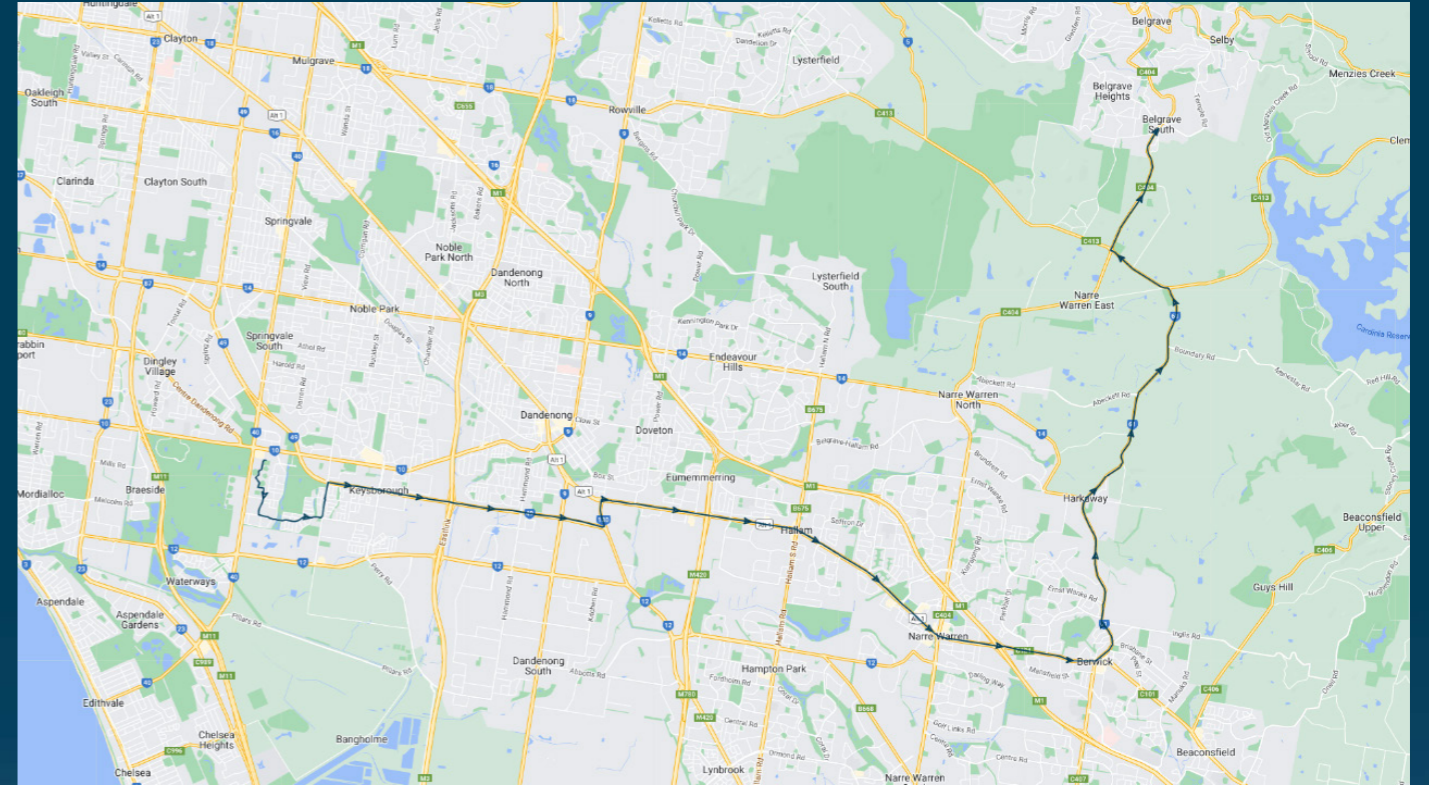

Haileybury College - Keysborough Campus

Route: Run Q (PTV 2209) | Afternoon

Stop ID	Stop Name	Time	Stop ID	Stop Name	Time
44538	Haileybury College - Keysborough	15:53			
46632	Haileybury College - Newlands	15:55			
3683	Hinrichsen Dr/Princes Hwy	16:21			
3684	Tinks Rd/Princes Hwy	16:22			
3685	Fountain Gate Tennis Club	16:23			
3686	Springwood Ave/Princes Hwy	16:24			
3688	Webb St/Princes Hwy	16:25			
14718	Berwick Inn/Lyall Rd	16:32			
14791	Russel Ave/Harkaway Rd	16:33			
14792	Outlook Dr/Harkaway Rd	16:33			
	Melrose Farm/Harkaway Rd	16:37			
	King Rd/Harkaway Rd	16:38			
	George Rae Ave/Harkaway Rd	16:39			
	Chadwick Rd/Harkaway Rd	16:43			
	Boundary Rd/Berwick Rd	16:45			
	Narre Warren East CFA/Berwick Rd	16:47			
44161	Wellington Rd/Belgrave-Hallam Rd	16:50			
13865	Gilmore Ct/Belgrave - Hallam Rd	16:55			

Haileybury College - Keysborough Campus

Route: Run Q (PTV 2209) | Afternoon

TURN DIRECTIONS

Via Scotch Ave, Cont Stanford Ave, Left Keylana Dr, Left Chapel Rd, Right Dandenong Bypass, Left Sth Gippsland Hwy, Right Princes Hwy, Left Lyall Rd, Left Harkaway Rd, Cont Berwick Rd, Left Wellington Rd, Right Belgrave-Hallam Rd to Gilmore Ct/ Belgrave-Hallam Rd

To view our list of live tracked services, visit www.venturabus.com.au

Times listed are estimated times only, it is advised to arrive at your stop earlier than the listed time to avoid missing your bus.
You can also download the Ventura Tracker app to view real time bus locations of all services