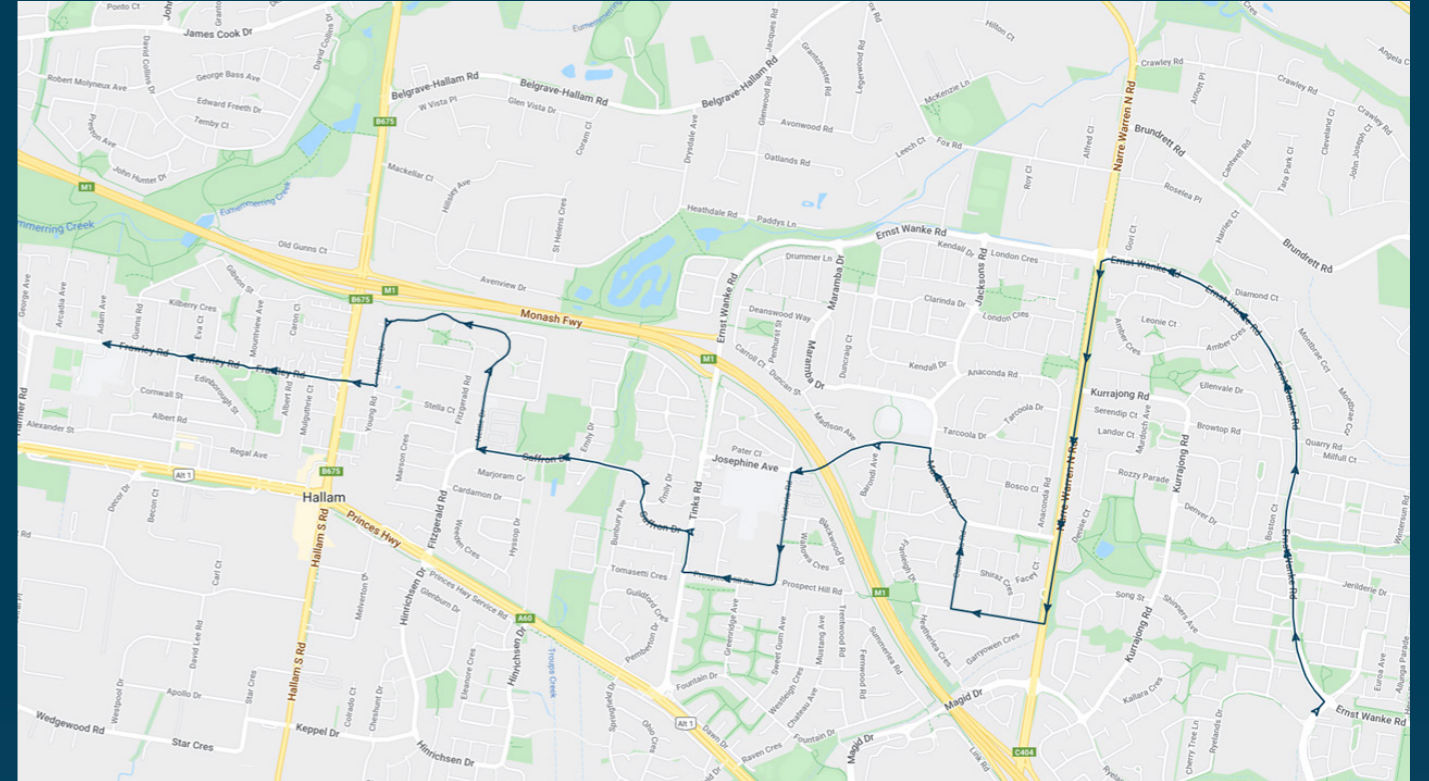

Hallam Secondary College

Route: 1519 | Morning

Stop ID	Stop Name	Time	Stop ID	Stop Name	Time
45728	Parkhill Plaza SC	07:43			
14773	Parkhill Plaza SC	07:44			
14772	Jerilderie Drive	07:46			
14771	Silverleaves Boulevard	07:47			
14770	Quarry Road	07:48			
14769	Amber Crescent	07:51			
14768	Kingdom Of Jehovah's Witnesses	07:52			
13511	Narre Warren North Road	07:53			
13512	Kurrajong Road	07:53			
46450	Prospect Hill Retarding Basin	07:54			
12857	Madison Avenue	07:57			
12856	Fountain Gate Secondary Col	07:58			
12855	Fountain Gate PS	07:59			
12854	Sylvanwood Crescent	08:00			
4229	Mulguthrie Court	08:08			
4230	Mountview Avenue	08:09			
4231	Windsor Street	08:10			
4232	Cornwall Street	08:11			
44524	Hallam Senior Secondary College	08:11			

Hallam Secondary College

Route: 1519 | Morning

TURN DIRECTIONS

Via Parkhill Drive, left Ernst Wanke Road, left Narre Warren North Road, right Maramba Drive, left Josephine Avenue, left Victoria Road, right Prospect Hill Road, right Tinks Road, left Saffron Drive, right Nettle Drive, right Frawley Road to Hallam Senior Secondary College?