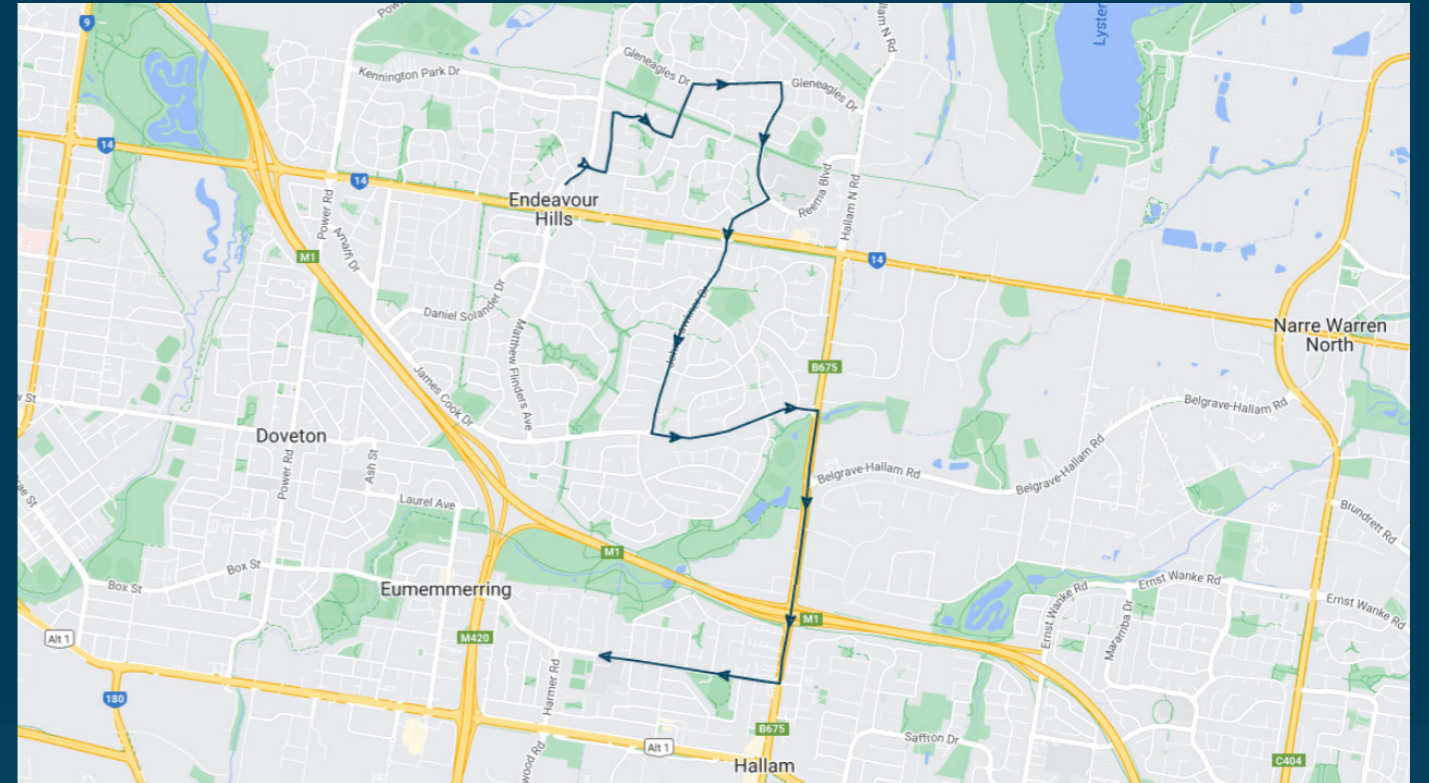

Hallam Secondary College

Route: 2271 | Morning

Stop ID	Stop Name	Time	Stop ID	Stop Name	Time
823	Cavendish Ct/Mossgiel Park Dr	07:50			
824	Lachlan Dr/Scotsburn Way	07:50			
825	Aaran Cl/Lachlan Dr	07:51			
826	Heathmere Cres/Lachlan Dr	07:51			
827	Muirkirk Cl/Heathmere Cres	07:52			
828	Crossdale Rise/Scotsburn Way	07:52			
829	Mossgiel Park PS/Scotsburn Way	07:53			
830	Shetland St/Gleneagles Dr	07:53			
831	Reema Bvd/Gleneagles Dr	07:54			
2948	Maryrose Cres/Reema Bvd	07:55			
2955	Gleneagles Sec Col/Reema Bvd	07:56			
2956	Chantell Ave/Hanna Dr	07:56			
2975	Cunningham Dr/John Fawkner Dr	07:57			
14727	Singleton Reserve/John Fawkner Dr	07:58			
2979	Sydney Parkinson Ave	07:58			
17161	Thomas Mitchell Dr/John Fawkner Dr	07:59			
3021	Southern Cross PS/John Fawkner Dr	08:00			
14731	Hallam North Rd/James Cook Dr	08:02			
4229	Mulguthrie Ct/Frawley Rd	08:06			
4230	Mountview Ave/Frawley Rd	08:07			
4231	Windsor St/Frawley Rd	08:07			
4232	Cornwall St/Frawley Rd	08:08			
4233	Hallam Senior Sec Col/Frawley Rd	08:09			

Times listed are estimated times only, it is advised to arrive at your stop earlier than the listed time to avoid missing your bus.

You can also download the Ventura Tracker app to view real time bus locations of all services

Hallam Secondary College

Route: 2271 | Morning