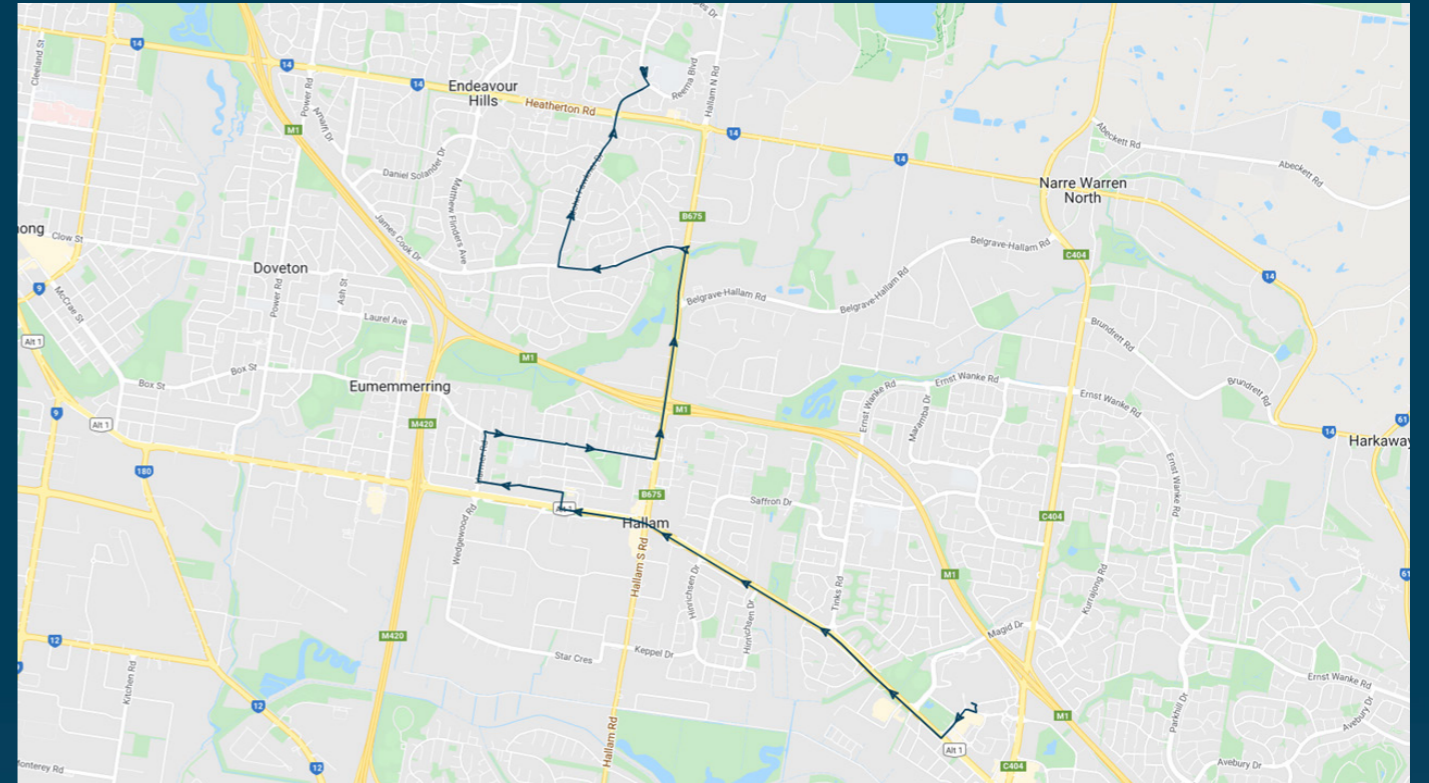

Hallam Secondary College

Route: 1542 | Morning

Stop ID	Stop Name	Time	Stop ID	Stop Name	Time
38064	Fountain Gate SC - Bay 5	07:20			
4223	Springwood Ave/Princes Hwy	07:21			
4327	Max Pawsey Reserve/Princes Hwy	07:22			
4224	Fountain Gate Tennis Club	07:23			
4225	Tinks Rd/Princes Hwy	07:25			
4226	Hinrichsen Dr/Princes Hwy	07:26			
4227	Fitzgerald Rd/Princes Hwy	07:27			
18159	Hallam South Rd/Princes Hwy	07:30			
44525	Princes Domain Dr/Alexander St	07:31			
3673	Hallam Senior Secondary College	07:35			
3674	Gunns Rd/Frawley Rd	07:35			
3675	Windsor St/Frawley Rd	07:35			
3676	Mountview Ave/Frawley Rd	07:36			
3679	Belgrave-Hallam Rd/Frawley Rd	07:36			
51351	Frawley Rd/Belgrave-Hallam Rd	07:37			
51349	Hallam North Rd/Belgrave-Hallam Rd	07:39			
3158	Forrest Ct/James Cook Dr	07:40			
810	Currie Ave/John Fawkner Dr	07:42			
811	Sydney Parkinson Ave	07:43			
812	Singleton Reserve/John Fawkner Dr	07:43			
813	Lawson Way/John Fawkner Dr	07:44			
815	Chantell Ave/Hanna Dr	07:44			
23040	Gleneagles Secondary College	07:44			
44505	Gleneagles Secondary College	07:45			

Times listed are estimated times only, it is advised to arrive at your stop earlier than the listed time to avoid missing your bus.

You can also download the Ventura Tracker app to view real time bus locations of all services

Hallam Secondary College

Route: 1542 | Morning