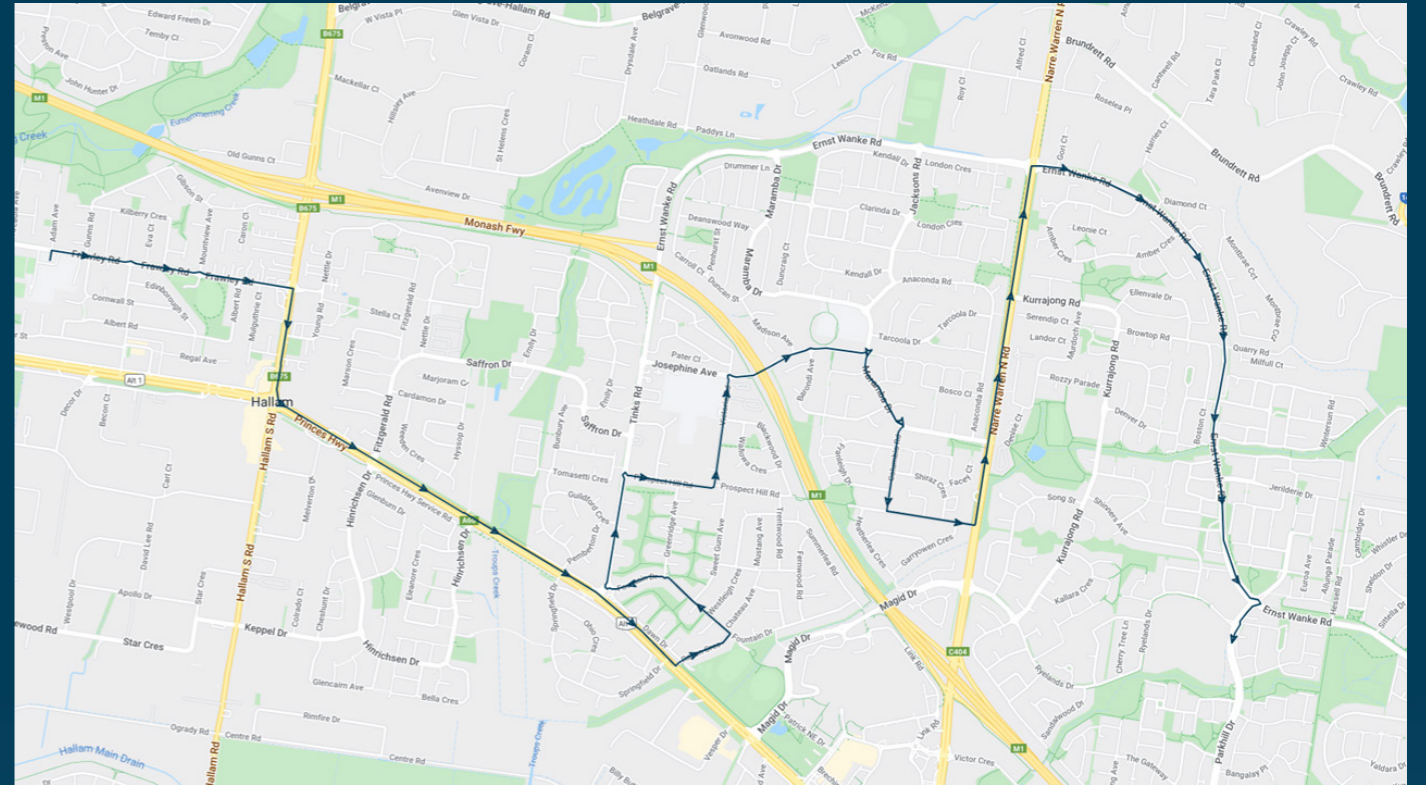

Hallam Secondary College

Route: 1516 | Afternoon

Stop ID	Stop Name	Time	Stop ID	Stop Name	Time
44524	Hallam Senior Secondary College	15:35			
3674	Gunns Road	15:35			
3675	Windsor Street	15:35			
3676	Mountview Avenue	15:36			
3679	Belgrave-Hallam Road	15:36			
51350	Frawley Road	15:36			
51296	Princes Highway	15:37			
3681	Belgrave-Hallam Road	15:37			
3682	Fitzgerald Road	15:38			
3683	Hinrichsen Drive	15:39			
3684	Tinks Road	15:40			
13482	Fountain Gate Tennis Club	15:41			
13483	Westleigh Crescent	15:41			
13484	Tinks Road	15:42			
18626	Fountain Dr	15:42			
4268	Guildford Crescent	15:43			
13485	Sylvanwood Crescent	15:43			
13486	Fountain Gate PS	15:44			
13487	Fountain Gate Secondary Col	15:44			
13488	Barondi Avenue	15:45			
14607	Prospect Hill Retarding Basin	15:49			
14608	Kurrajong Road	15:49			
10237	Narre Warren North Road	15:50			
13497	Kingdom Hall of Jehovah's Witnesses	15:50			
13499	Diamond Court	15:51			
23337	Montbrae Circuit	15:52			
13501	Quarry Road	15:52			
13502	Silverleaves Boulevard	15:53			
13503	Jerilderie Drive	15:53			
13504	Parkhill Plaza SC	15:54			
23338	Timbarra Primary School	15:55			

Times listed are estimated times only, it is advised to arrive at your stop earlier than the listed time to avoid missing your bus.

You can also download the Ventura Tracker app to view real time bus locations of all services

Hallam Secondary College

Route: 1516 | Afternoon