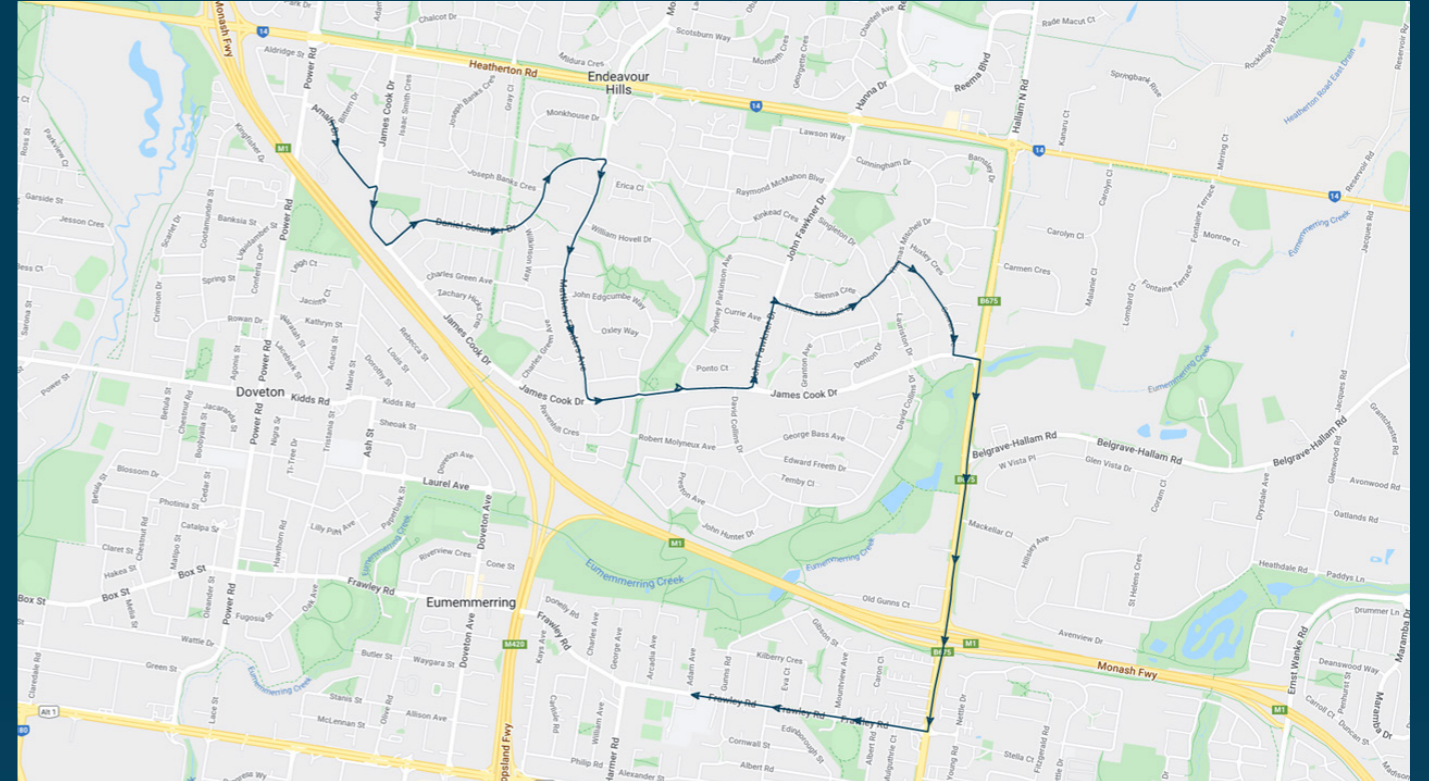

Hallam Secondary College

Route: 1523 | Morning

Stop ID	Stop Name	Time	Stop ID	Stop Name	Time
817	Delos Court	07:45			
818	James Cook Dr	07:45			
819	James Cook PS	07:46			
820	Jones Court	07:46			
821	Johnson Place	07:47			
822	Dampier Court	07:48			
47716	Lorraine Kovacs Reserve	07:48			
796	St Paul Apostle South School	07:49			
801	Hunter Rise	07:50			
802	Matthew Flinders Avenue	07:51			
806	Hutchins Avenue	07:51			
807	Ravenhill Crescent	07:52			
808	Sydney Parkinson Reserve	07:52			
809	Southern Cross PS	07:53			
810	Currie Avenue	07:54			
14729	Singleton Drive	07:55			
27803	Thomas Mitchell Dr	07:56			
14730	Hensley Court	07:56			
14731	Hallam North Road	07:57			
51348	Hallam North Road	07:58			
4229	Mulguthrie Court	08:01			
4230	Mountview Avenue	08:02			
4231	Windsor Street	08:02			
4232	Cornwall Street	08:03			
44524	Hallam Senior Secondary College	08:04			

Hallam Secondary College

Route: 1523 | Morning

TURN DIRECTIONS

Via Amalfi Drive, right James Cook Drive, left Daniel Solander Drive, right Matthew Flinders Avenue, left James Cook Drive, left John Fawkner Drive, right Thomas Mitchell Drive, right Conran Avenue, left James Cook Drive, right Hallam-Belgrave Road, right Frawley Road, left into Hallam Senior Secondary College