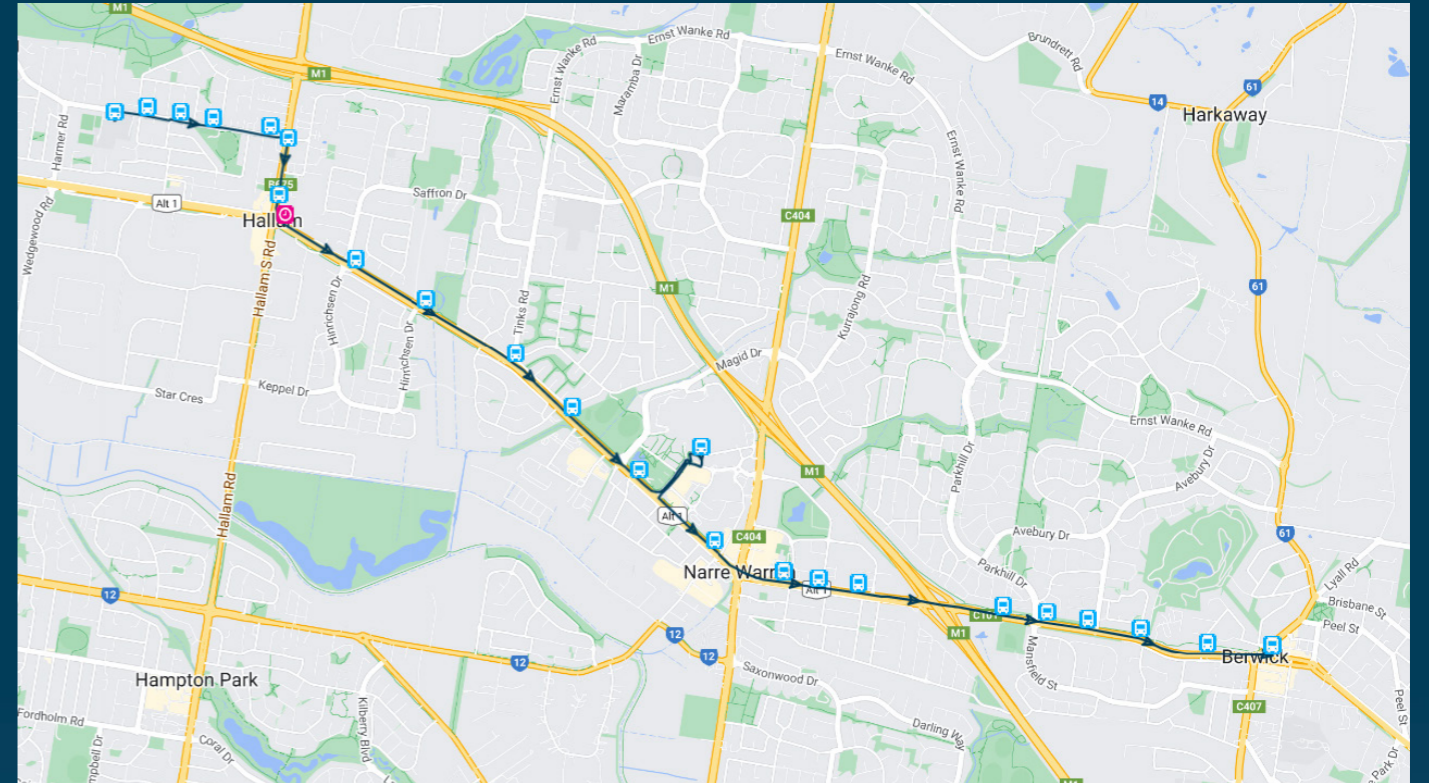

Times listed are estimated times only, it is advised to arrive at your stop earlier than the listed time to avoid missing your bus.

You can also download the Ventura Tracker app to view real time bus locations of all services

Hallam Secondary College

Route: 828S | Afternoon