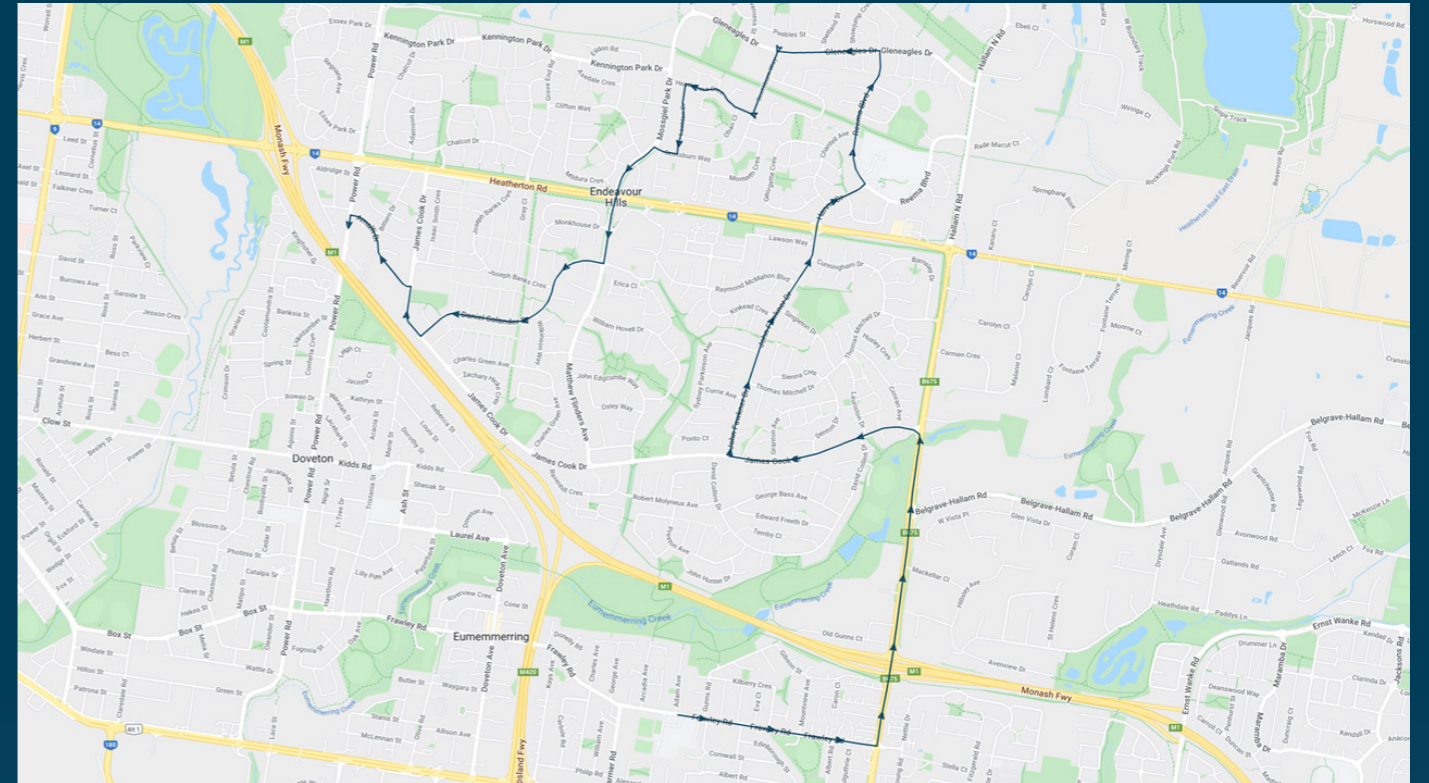

Hallam Secondary College

Route: 2217 | Afternoon

Stop ID	Stop Name	Time	Stop ID	Stop Name	Time
44524	Hallam Senior Secondary College	15:35	3044	Delos Court	15:56
3674	Gunns Road	15:35	3118	Amalfi Dr	15:57
3675	Windsor Street	15:35			
3676	Mountview Avenue	15:36			
3679	Belgrave-Hallam Road	15:37			
51351	Frawley Road	15:37			
51349	Hallam North Road	15:39			
3158	Forrest Court	15:40			
810	Currie Avenue	15:43			
811	Sydney Parkinson Avenue	15:44			
812	Singleton Reserve	15:44			
813	Cunningham Drive	15:45			
815	Chantell Avenue	15:45			
23040	Gleneagles Secondary College	15:46			
44505	Gleneagles Secondary College	15:46			
816	Maryrose Crescent	15:46			
3031	Reema Boulevard	15:47			
23041	Shetland Street	15:48			
3033	Mossgiel Park PS	15:48			
3034	Crossdale Rise	15:49			
3035	Muirkirk Close	15:49			
3036	Heathmere Crescent	15:50			
825	Aaran Close	15:50			
3037	Heatherdew Close	15:50			
3038	Clifton Way	15:51			
47715	Magra Place	15:53			
3039	Dampier Court	15:53			
3040	Johnson Place	15:54			
3041	Jones Court	15:54			
3042	Daniel Solander Drive	15:55			
3043	James Cook Dr	15:56			

Times listed are estimated times only, it is advised to arrive at your stop earlier than the listed time to avoid missing your bus.

You can also download the Ventura Tracker app to view real time bus locations of all services

Hallam Secondary College

Route: 2217 | Afternoon