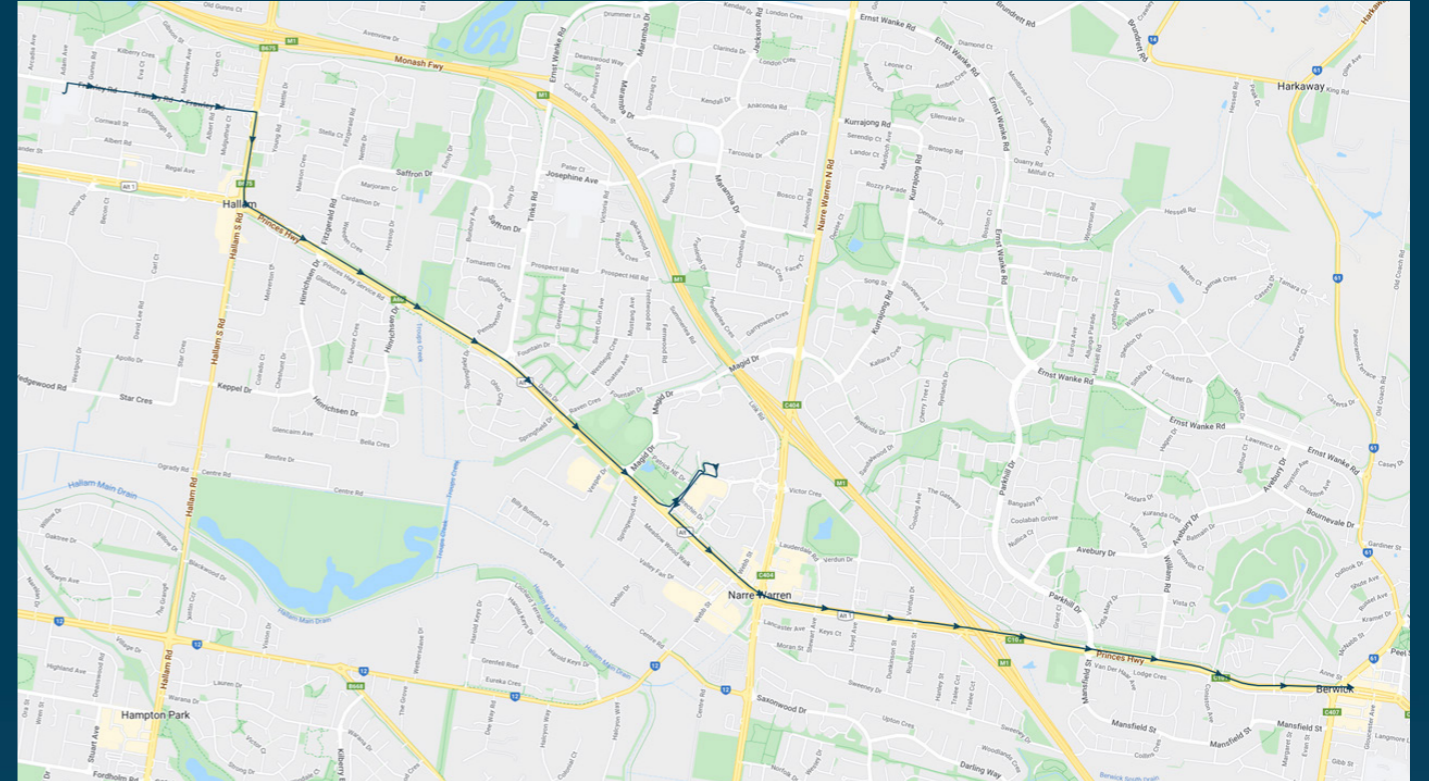

Hallam Secondary College

Route: 1551 | Afternoon

Stop ID	Stop Name	Time	Stop ID	Stop Name	Time
44524	Hallam Senior Secondary College	15:41			
3674	Gunns Road	15:41			
3675	Windsor Street	15:42			
3676	Mountview Avenue	15:42			
3679	Belgrave-Hallam Road	15:43			
51350	Frawley Road	15:44			
51296	Princes Highway	15:44			
3681	Belgrave-Hallam Road	15:45			
3682	Fitzgerald Road	15:46			
3683	Hinrichsen Drive	15:47			
3684	Tinks Road	15:49			
3685	Fountain Gate Tennis Club	15:50			
3686	Springwood Avenue	15:52			
46426	Fountain Gate SC	15:53			
3688	Webb St	15:55			
3689	Lauderdale Road	15:57			
3690	Victor Crescent	15:57			
3691	Verdun Drive	15:58			
3692	Cyril Molyneux Reserve	16:00			
3693	Parkhill Drive	16:01			
3694	William Road	16:02			
3695	Wilson Botanic Park	16:02			
3696	York Road	16:03			
3697	Berwick SC	16:05			

Hallam Secondary College

Route: 1551 | Afternoon