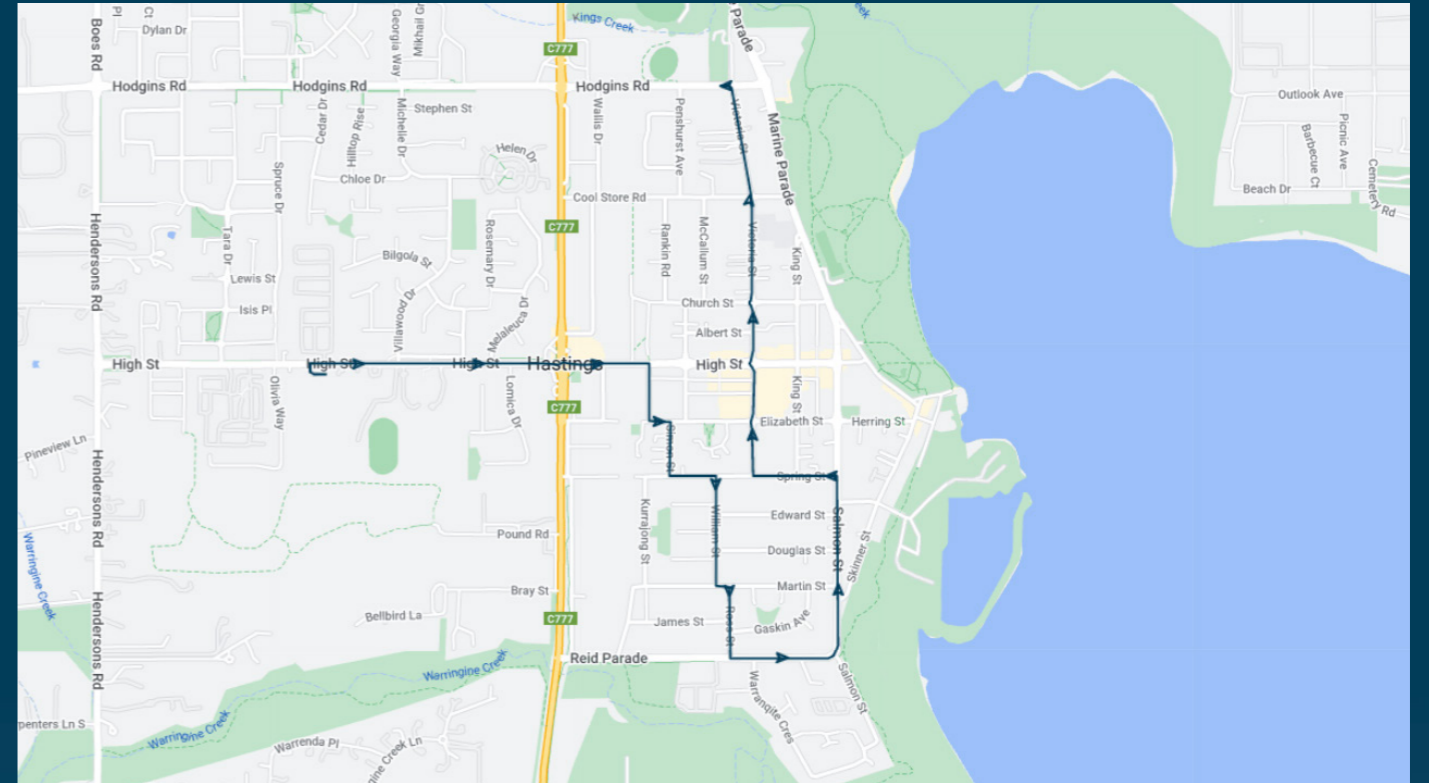

Hasting Primary School

Route: 5210 | Morning

Stop ID	Stop Name	Time	Stop ID	Stop Name	Time
	Westernport Secondary College	08:38			
	Simon St/Elizabeth St	08:42			
	Simon St/Spring St	08:42			
	William St/Ash Ct	08:44			
	Martin St/Ross St	08:44			
	Reid Parade/Carinya Ct	08:45			
	Salmon St/Spring St	08:47			
	Spring St	08:48			
	Hastings Primary School	08:53			

Hasting Primary School

Route: 5210 | Morning

TURN DIRECTIONS

Depart Westernport Secondary College, right High St, right Arthur St, left Elizabeth St, right Simon St, left Spring St, right William St, left Martin St, right Ross St, left Reid Parade, con't Salmon St, left Spring St, right Victoria St, left Hodgins Rd

To view our list of live tracked services, visit www.venturabus.com.au

Times listed are estimated times only, it is advised to arrive at your stop earlier than the listed time to avoid missing your bus.

You can also download the Ventura Tracker app to view real time bus locations of all services