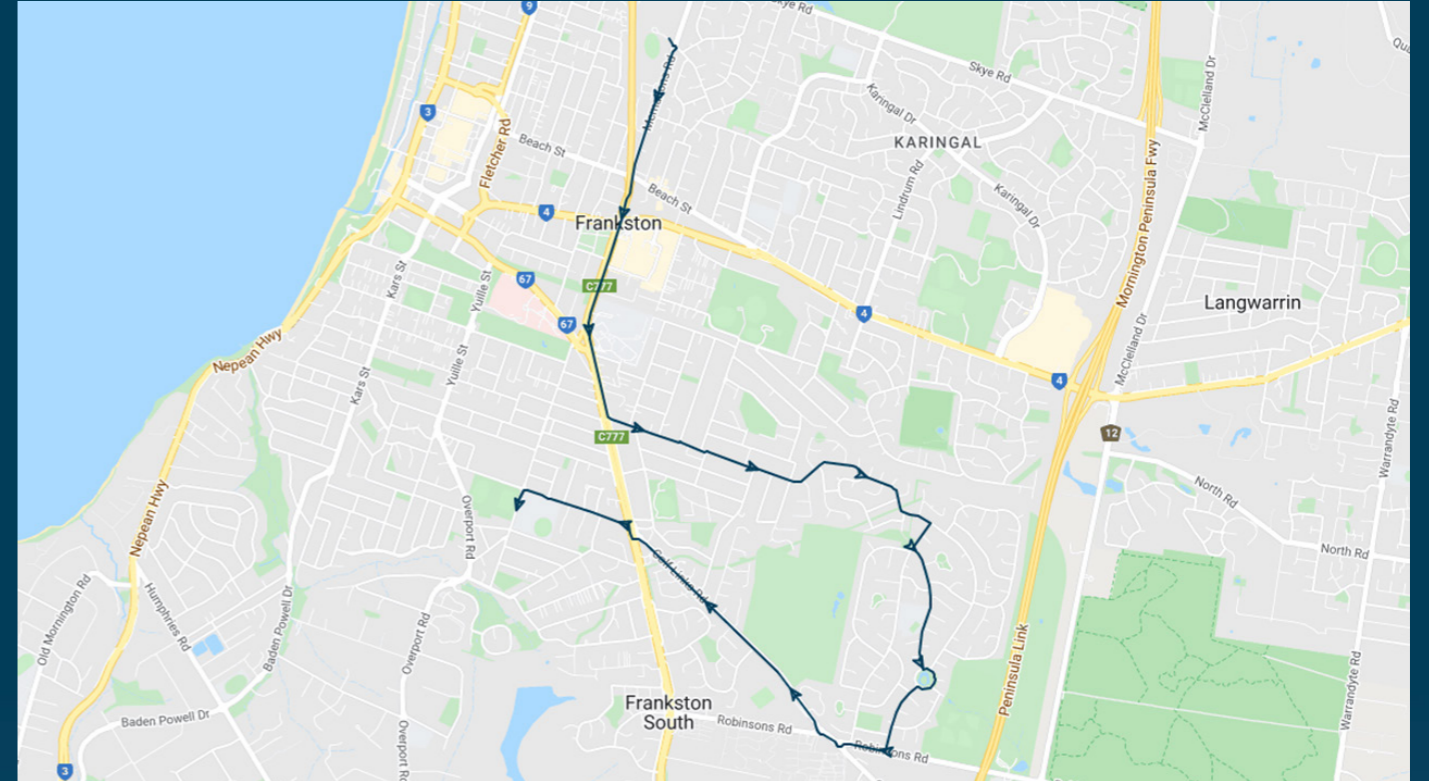

John Paul College

Route: 1312 | Afternoon

Stop ID	Stop Name	Time	Stop ID	Stop Name	Time
46565	John Paul College	15:07			
12072	Barclay Avenue	15:07			
12073	Moonah Street	15:08			
40261	Beach Street	15:08			
11132	Millard Street	15:11			
11035	Heatherhill Road	15:21			
44516	Mount Erin Secondary College	15:23			
11033	Brooklyn Avenue	15:26			
11032	Frankston-Flinders Road	15:28			
12771	Oakfield Court	15:30			
44515	Frankston High School	15:32			

John Paul College

Route: 1312 | Afternoon