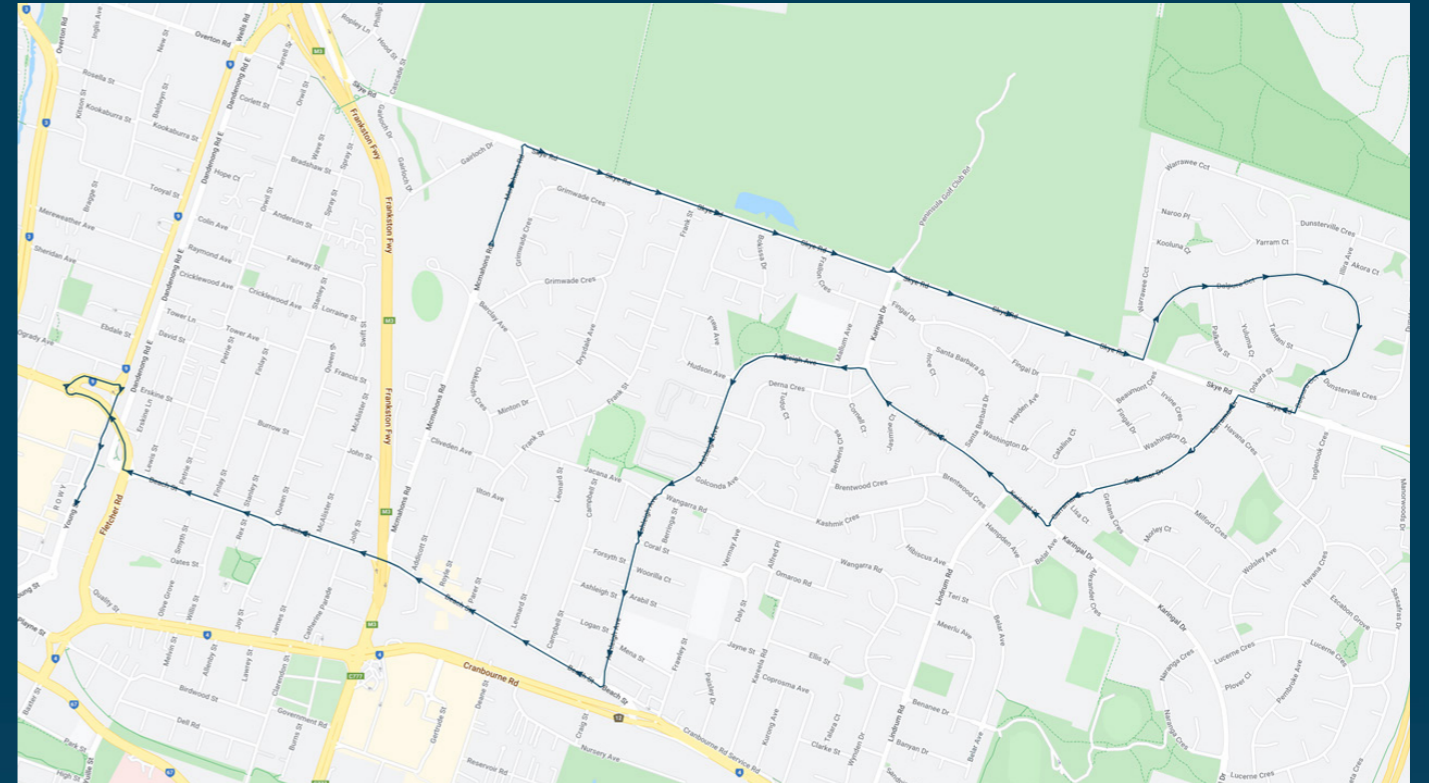

John Paul College

Route: 1323 | Afternoon

Stop ID	Stop Name	Time	Stop ID	Stop Name	Time
46565	John Paul College	15:07			
12122	John Paul College	15:07			
12121	Skye Road	15:08			
12120	Panmure Street	15:09			
12119	Frank St	15:09			
12118	Frallon Crescent	15:11			
12064	Karingal Bowling Club	15:12			
12065	Amber Avenue	15:13			
11069	Warrawee Circuit	15:14			
11070	Palkana Street	15:14			
11071	Illira Avenue	15:15			
11072	Elenya Court	15:16			
11105	Uniting Church	15:20			
11106	Lindrum Road	15:20			
11107	Devon Court	15:20			
11108	Flam Street	15:21			
11109	Golconda Avenue	15:22			
11110	Coral Street	15:23			
11111	Frankston East PS	15:24			
11112	Ashleigh Avenue	15:24			
11113	Kelman Street	15:25			
11114	Franklin Court	15:25			
11115	James Street	15:26			
11116	Rex Street	15:27			
11117	Chisholm Institute of TAFE	15:27			
21214	Frankston Station	15:30			

Times listed are estimated times only, it is advised to arrive at your stop earlier than the listed time to avoid missing your bus.

You can also download the Ventura Tracker app to view real time bus locations of all services

John Paul College

Route: 1323 | Afternoon