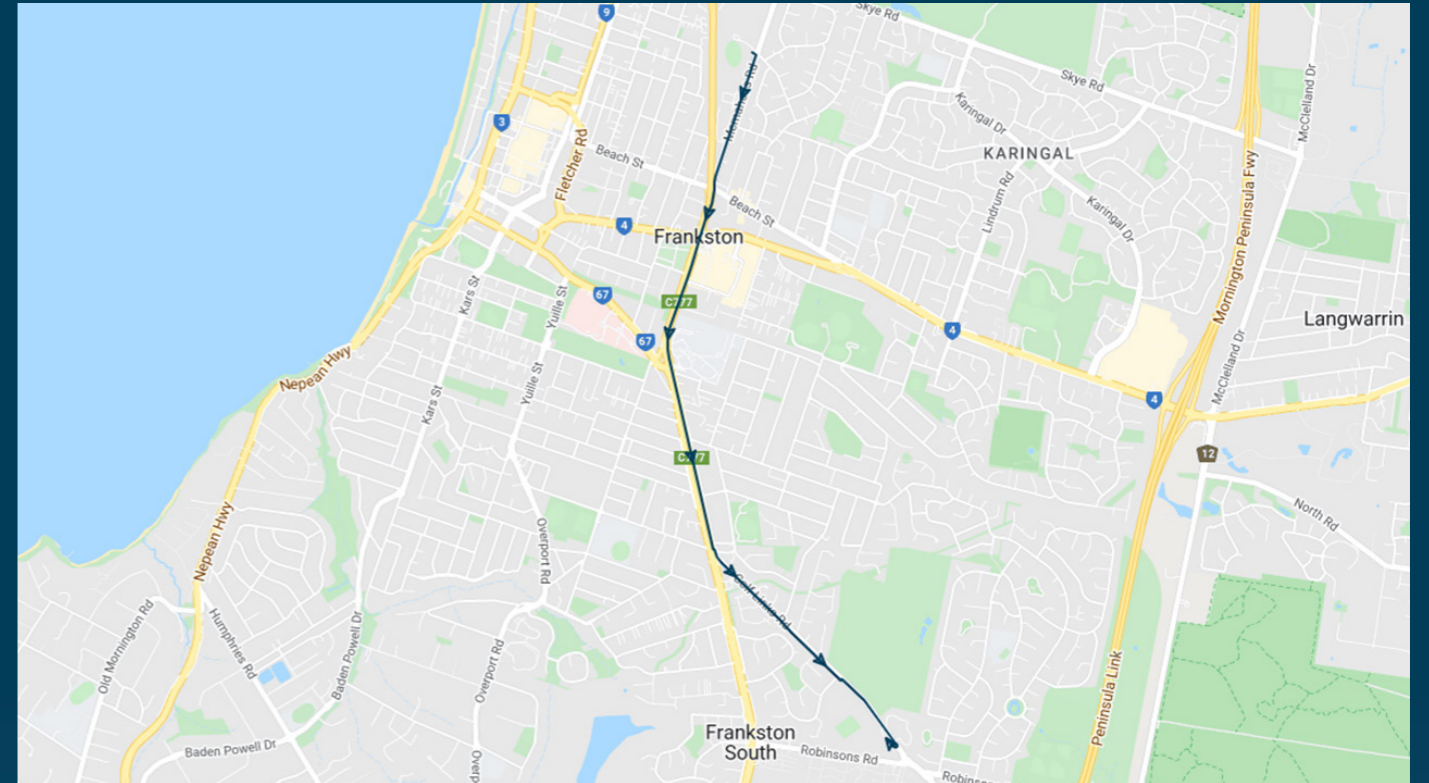

John Paul College

Route: 1314 | Afternoon

Stop ID	Stop Name	Time	Stop ID	Stop Name	Time
46565	John Paul College	15:07			
12072	Barclay Avenue	15:07			
12073	Moonah Street	15:08			
11132	Millard Street	15:11			
11129	Frankston-Flinders Road	15:14			
11137	McMurtry Way	15:15			
11139	Frankston Golf Club	15:16			
11140	Frankston Golf Club	15:16			
44516	Mount Erin Secondary College	15:17			

John Paul College

Route: 1314 | Afternoon