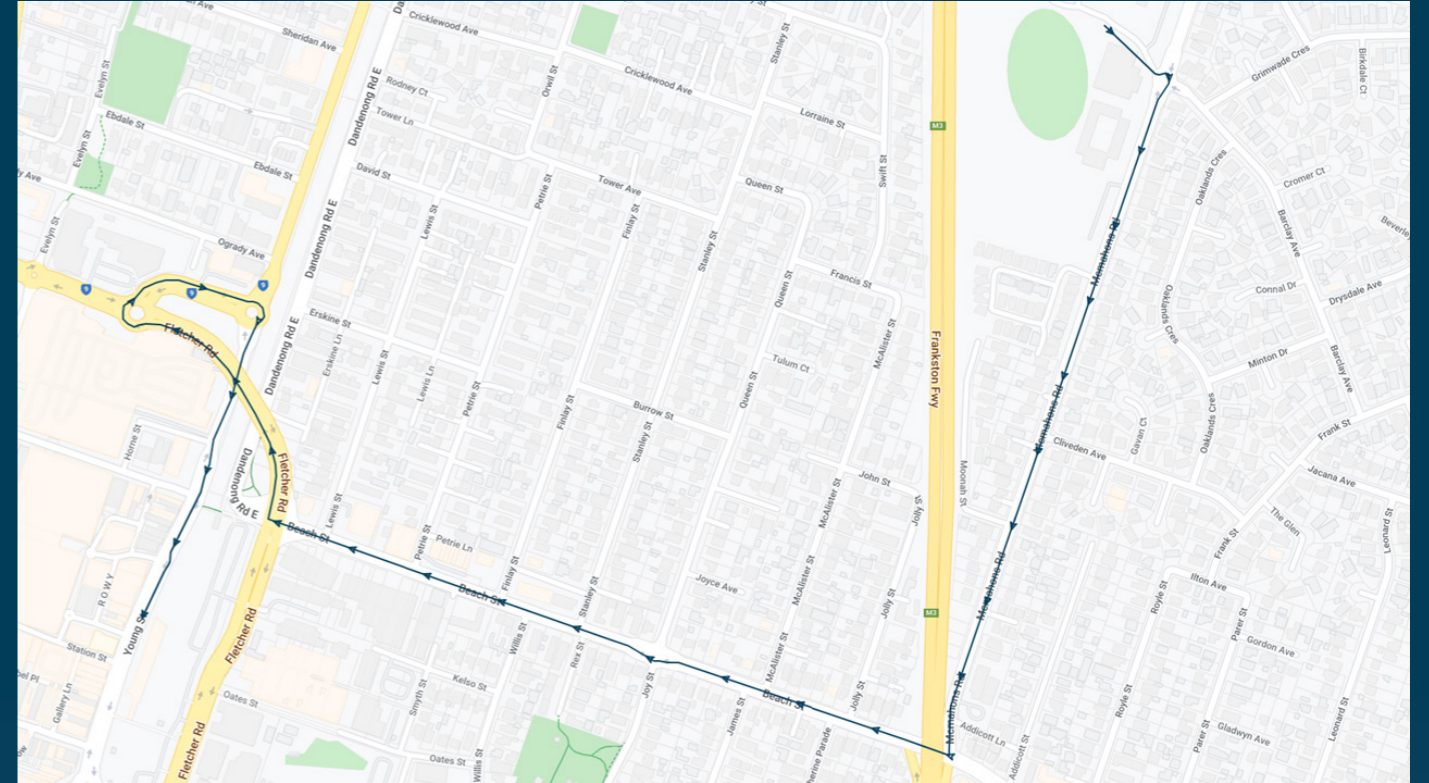

John Paul College

Route: 1325 | Afternoon

Stop ID	Stop Name	Time	Stop ID	Stop Name	Time
46565	John Paul College	15:07			
12072	Barclay Avenue	15:07			
12073	Moonah Street	15:09			
40261	Beach Street	15:09			
11115	James Street	15:12			
11116	Rex Street	15:13			
11117	Chisholm Institute of TAFE	15:14			
21214	Frankston Station	15:19			

John Paul College

Route: 1325 | Afternoon