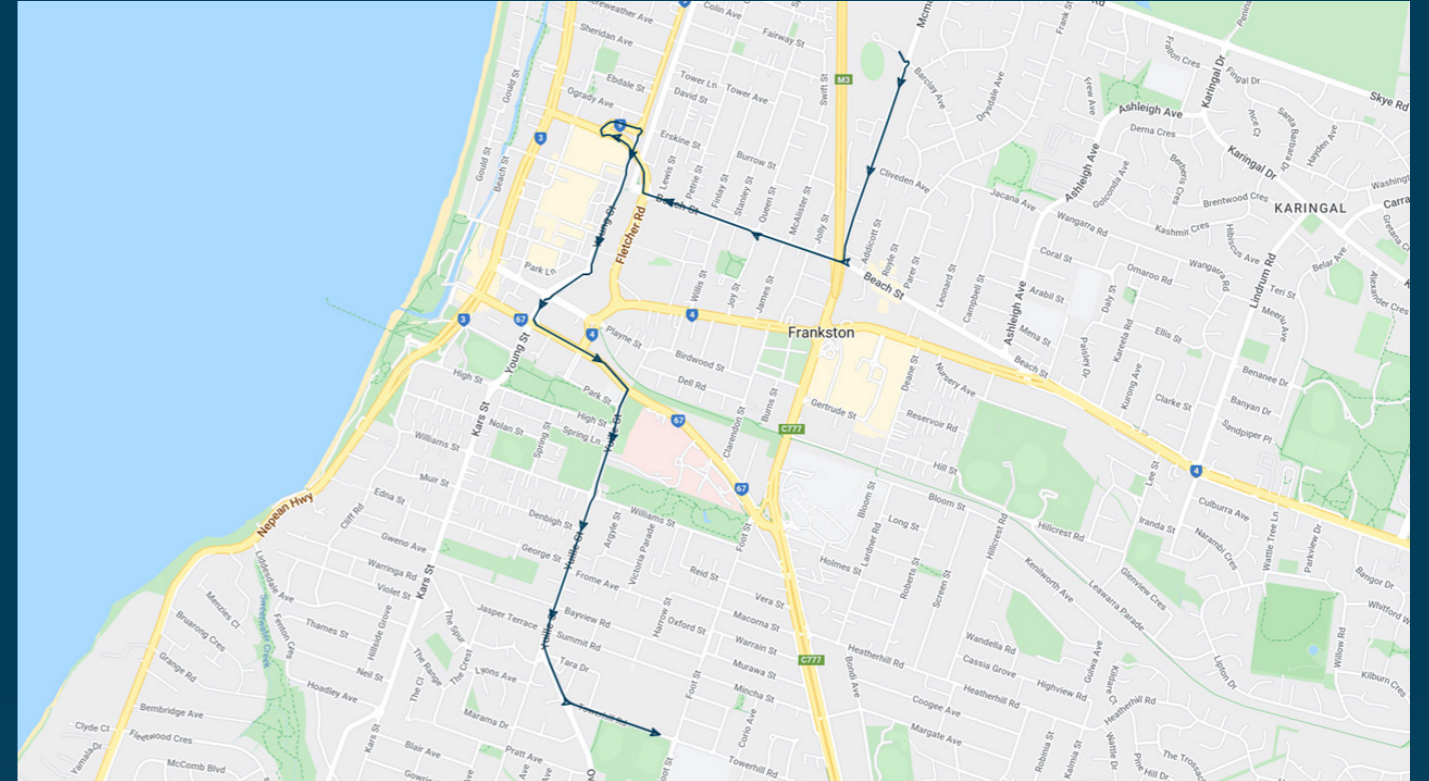

## Route: 1310 | Afternoon

Stop ID	Stop Name	Time	Stop ID	Stop Name	Time
46565	John Paul College	15:07			
12072	Barclay Avenue	15:07			
12073	Moonah Street	15:07			
40261	Beach Street	15:07			
11115	James Street	15:07			
11116	Rex Street	15:07			
11117	Chisholm Institute of TAFE	15:07			
21214	Frankston Station	15:07			
12395	Frankston Arts Centre	15:09			
13328	Frankston Tennis Club	15:12			
13329	Denbigh Street	15:13			
13330	Frome Avenue	15:14			
13331	Frankston South Post Office	15:15			
46621	Frankston High School	15:19			

## Route: 1310 | Afternoon

### TURN DIRECTIONS

Via McMahons Road, right Beach Street, right Fletcher Road, right Fletcher Road Extension, right Young Street, left Davey Street into Hastings Road, right Yuille Street, Overport Road, left Towerhill Road

You can also download the Ventura Tracker app to view real time bus locations of all services