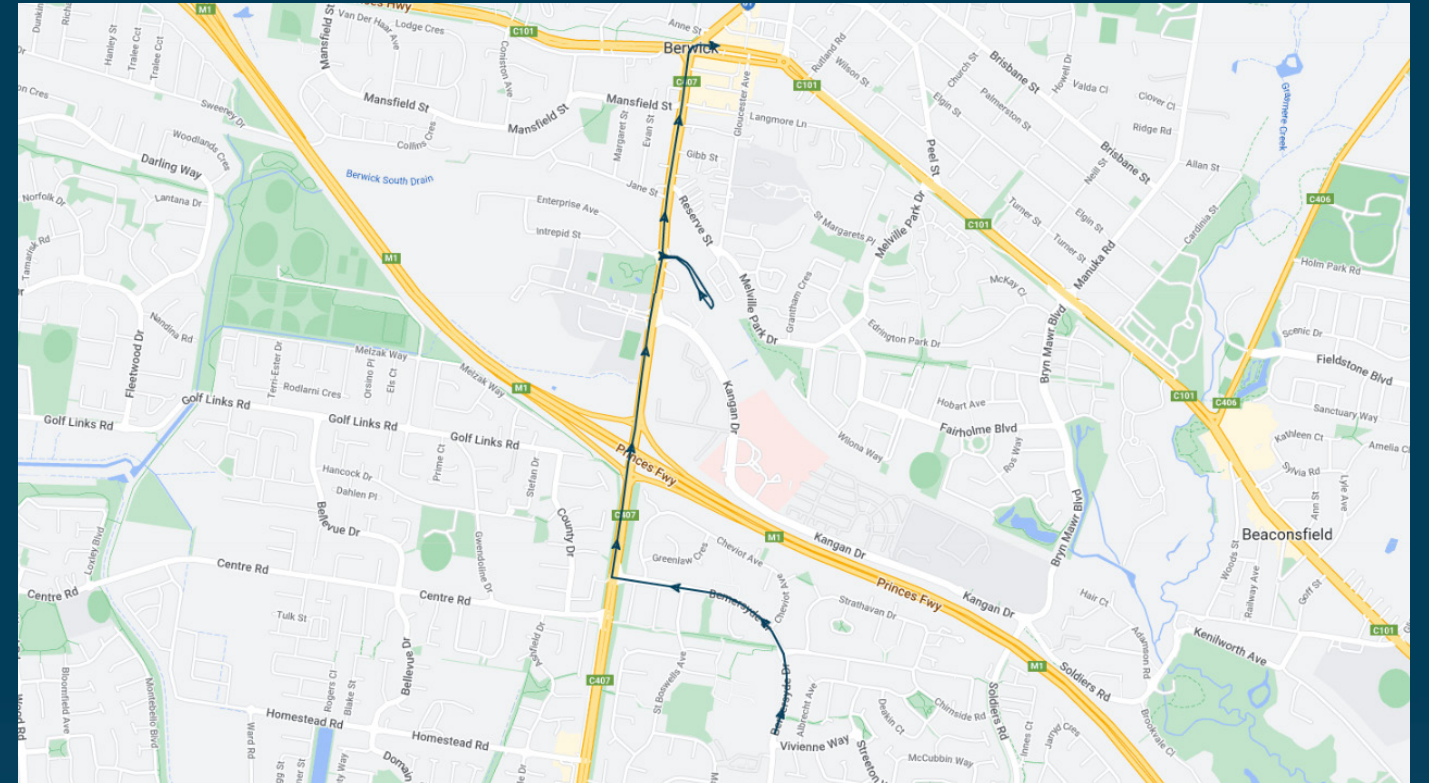

To view our list of live tracked services, visit www.venturabus.com.au

Times listed are estimated times only, it is advised to arrive at your stop earlier than the listed time to avoid missing your bus.

You can also download the Ventura Tracker app to view real time bus locations of all services

Kambrya Secondary College

Route: 1552 | Afternoon

Stop ID	Stop Name	Time	Stop ID	Stop Name	Time
14602	Kambrya College/Bemersyde Dr	15:32			
14603	Brentwood Park Primary School	15:32			
14604	Brentwood Park Community Centre	15:33			
14605	Carluke Cl/Bemersyde Dr	15:33			
14842	Bemersyde Dr/Clyde Rd	15:33			
14843	Federation University/Clyde Rd	15:35			
28341	Berwick Station Bay 1	15:37			
28338	Jane St/Clyde Rd	15:38			
28336	Mansfield St/Clyde Rd	15:39			
3697	Berwick Shops/High St	15:41			
3467	Berwick Shops/High St	15:45			

Kambrya Secondary College

Route: 1552-2 | Afternoon

TURN DIRECTIONS

Depart Kambrya Secondary College via Bemersyde Dr, right Clyde Rd, right into Berwick Station Interchange, right Clyde Rd, right High St