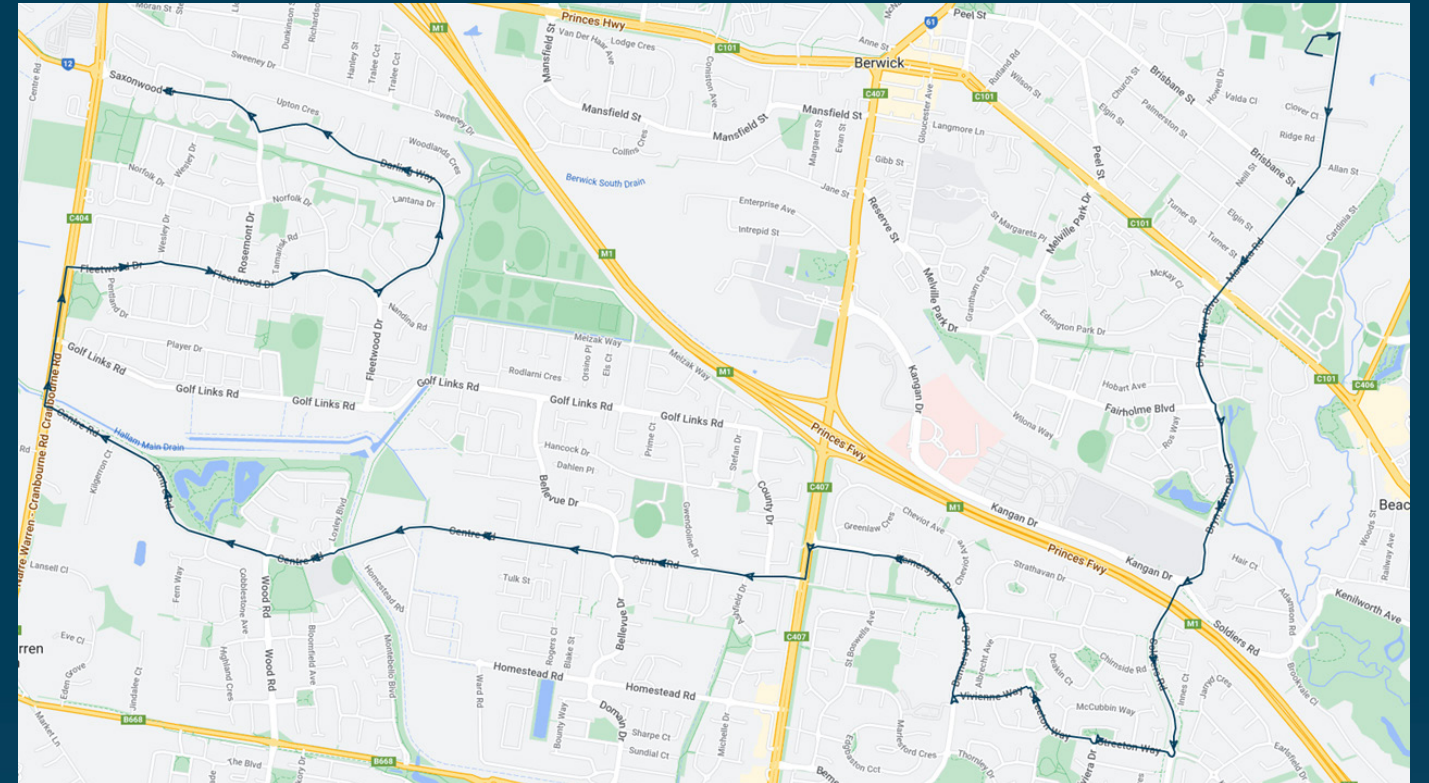

To view our list of live tracked services, visit www.venturabus.com.au

Times listed are estimated times only, it is advised to arrive at your stop earlier than the listed time to avoid missing your bus.

You can also download the Ventura Tracker app to view real time bus locations of all services

Kambrya Secondary College

Route: 1532 | Afternoon

Stop ID	Stop Name	Time	Stop ID	Stop Name	Time
44470	Berwick Secondary College	15:25			
14723	Funston St/Manuka Rd	15:37			
14593	Innes Ct/Soldiers Rd	15:48			
14599	McCubbin Way/Streeton Way	15:51			
14600	Streeton Way Reserve/Streeton Way	15:52			
14601	Cunneen Cres/Vivienne Way	15:53			
14602	Kambrya College/Bemersyde Dr	15:55			
14603	Brentwood Park Primary School	15:56			
14604	Brentwood Park Community Centre	15:57			
14605	Carluke Cl/Bemersyde Dr	15:58			
45711	Ashfield Dr/Centre Rd	15:59			
45712	Bellevue Dr/Centre Rd	16:02			
45713	Knox St/Centre Rd	16:03			
45714	Heritage College/Centre Rd	16:07			
13549	John Byron Reserve/Fleetwood Dr	16:15			
13548	Coonara Ct/Fleetwood Dr	16:15			
13547	Rosemont Dr/Fleetwood Dr	16:16			
13545	Darling Way/Fleetwood Dr	16:17			
13544	78 Darling Way	16:18			
13543	Woodlands Cres/Darling Way	16:19			
13542	Upton Cres/Darling Way	16:19			
13541	Darling Way/Saxonwood Dr	16:19			
13540	Tingle Cl/Saxonwood Dr	16:20			

Kambrya Secondary College

Route: 1532 | Afternoon

TURN DIRECTIONS

Via Manuka Road across Princes Highway into Bryn Mawr Boulevard, right Soldiers Road, right Streeton Way, left Vivienne Way, right Bemersyde Drive Kambrya College/Bemersyde Drive, left Clyde Road, right Centre Road, right Narre-Cranbourne Road, right Fleetwood Drive, left Darling Way, right Saxonwood Drive to Tingle Close/Saxonwood Drive