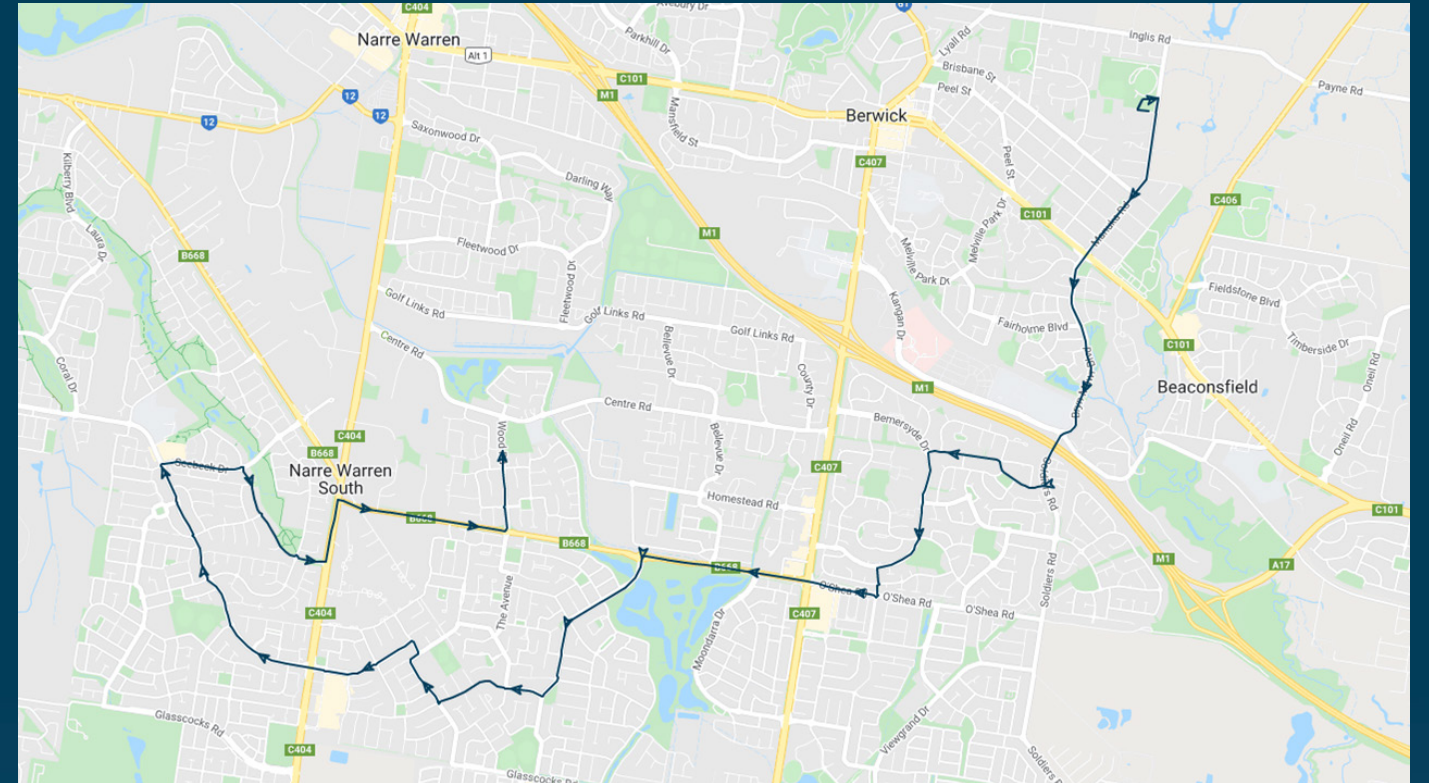

Times listed are estimated times only, it is advised to arrive at your stop earlier than the listed time to avoid missing your bus.

You can also download the Ventura Tracker app to view real time bus locations of all services

Kambrya Secondary College

Route: 1505 | Afternoon