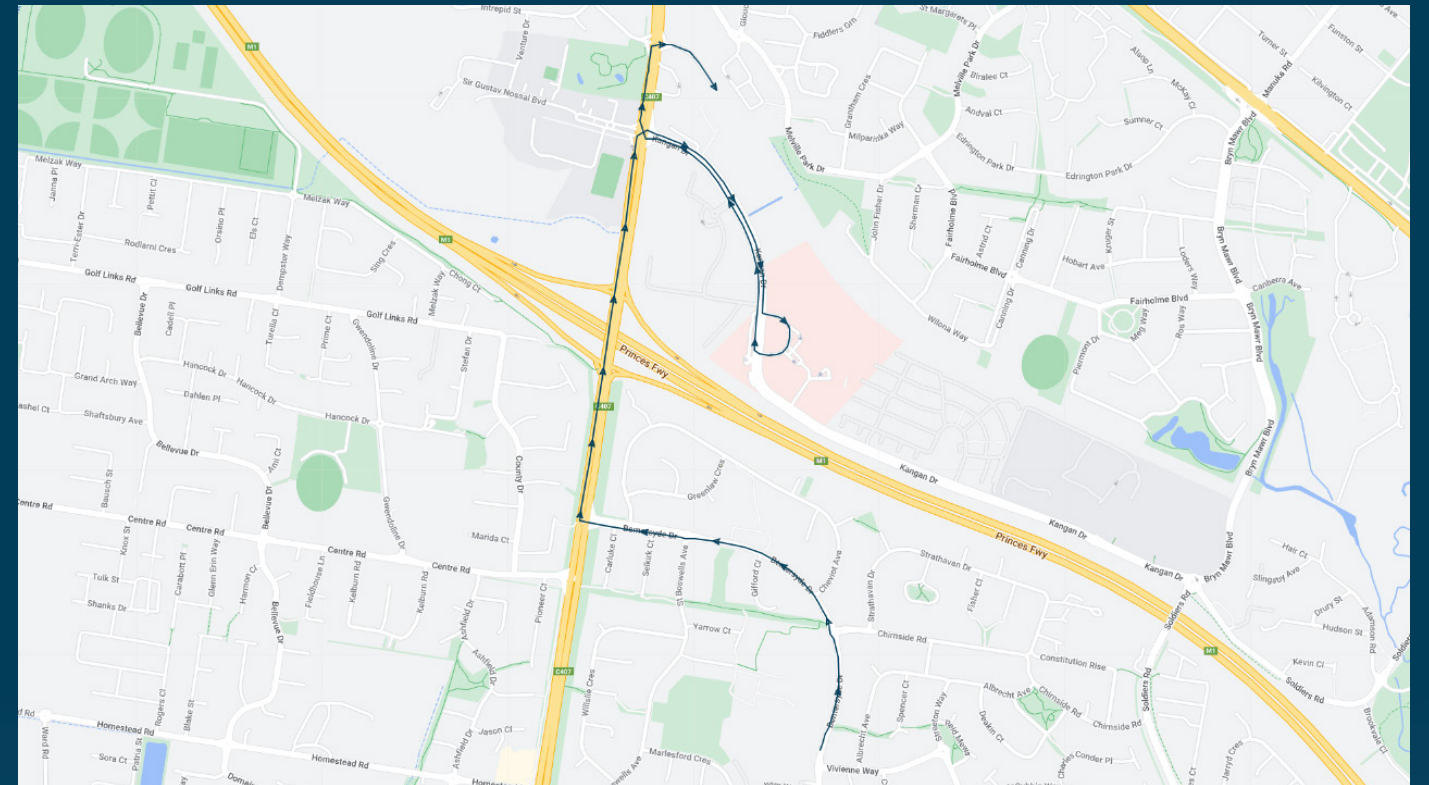

Kambrya Secondary College

Route: 1503 | Morning

TURN DIRECTIONS

Via Wood Rd, right Greaves Rd, left Narre Warren-Cranbourne Rd, right Baringa Park Dr, left Seebeck Dr, left Ormond Rd, Into Littlecroft Ave, right The Promenade, left Robinswood Parade, left Berwick Springs Promenade, right Greaves Rd, Into O'Shea Rd, left Kimbarra Dr, right Bemersyde Dr, right Chirside Rd, left Soldiers Rd, right Bryn Mawr Blvd, Into Manuka Rd to Berwick Secondary College

To view our list of live tracked services, visit www.venturabus.com.au

Kambrya Secondary College

Route: 831 | Afternoon

Stop ID	Stop Name	Time	Stop ID	Stop Name	Time
14602	Kambrya College/Bemersyde Dr	15:04			
14603	Brentwood Park Primary School	15:05			
14604	Brentwood Park Community Centre	15:05			
14605	Carluke Cl/Bemersyde Dr	15:06			
14842	Bemersyde Dr/Clyde Rd	15:06			
22800	Casey Hospital/Kangan Dr	15:10			
28341	Berwick Station Bay 1	15:15			

Kambrya Secondary College

Route: 831 | Afternoon

TURN DIRECTIONS

Depart Kambrya Secondary College via Bemersyde Dr, right Clyde Rd, right Kangan Dr, left into Casey Hospital, right Kangan Dr, right Clyde Rd, right into Berwick Station Interchange

To view our list of live tracked services, visit www.venturabus.com.au

Times listed are estimated times only, it is advised to arrive at your stop earlier than the listed time to avoid missing your bus.
You can also download the Ventura Tracker app to view real time bus locations of all services