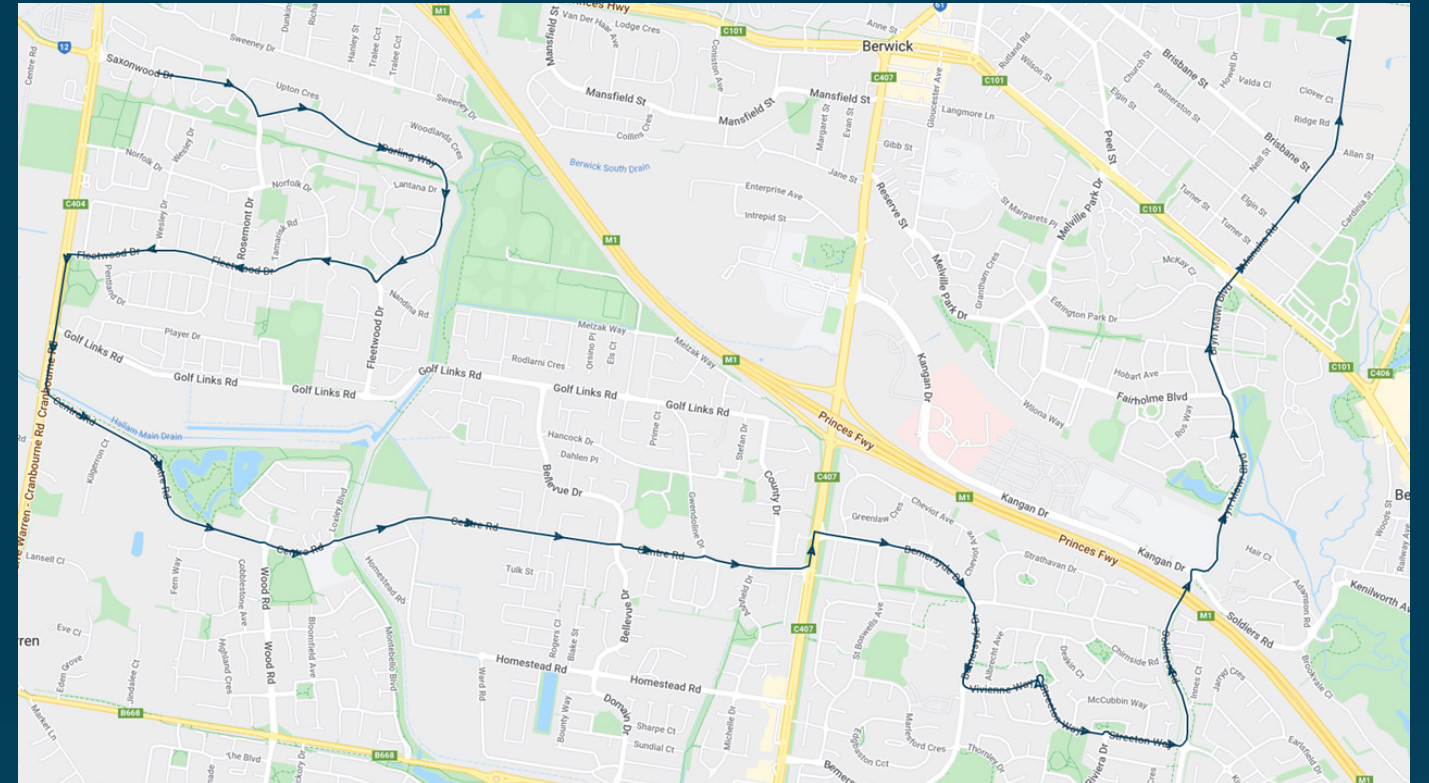

Kambrya Secondary College

Route: 1530 | Morning

Stop ID	Stop Name	Time	Stop ID	Stop Name	Time
13521	Bradley Tce/Saxonwood Dr	07:50			
13522	Upton Cres/Saxonwood Dr	07:50			
13523	Upton Cres/Darling Way	07:51			
13524	Woodlands Cres/Darling Way	07:51			
13525	Mollis Cl/Darling Way	07:52			
13526	Fleetwood PS/Fleetwood Dr	07:53			
13528	Rosemont Dr/Fleetwood Dr	07:54			
13529	Coonara Ct/Fleetwood Dr	07:55			
13530	John Byron Reserve/Fleetwood Dr	07:55			
14836	Heritage College/Centre Rd	07:59			
14837	Knox St/Centre Rd	08:00			
14841	Bellevue Dr/Centre Rd	08:01			
14839	Ashfield Dr/Centre Rd	08:02			
14588	Brentwood Park Kindergarten	08:03			
14589	Eddie Baron Reserve/Bemersyde Dr	08:03			
45598	Kambrya College/Bemersyde Dr	08:05			
45663	Cunneen Cres/Vivienne Way	08:06			
45664	Streeton Way Reserve/Streeton Way	08:08			
45665	McCubbin Way/Streeton Way	08:10			
22794	Chirside Rd/Soldiers Rd	08:13			
45690	Funston St/Manuka Rd	08:24			
44470	Berwick Secondary College	08:30			

Times listed are estimated times only, it is advised to arrive at your stop earlier than the listed time to avoid missing your bus.

You can also download the Ventura Tracker app to view real time bus locations of all services

Kambrya Secondary College

Route: 1530 | Morning