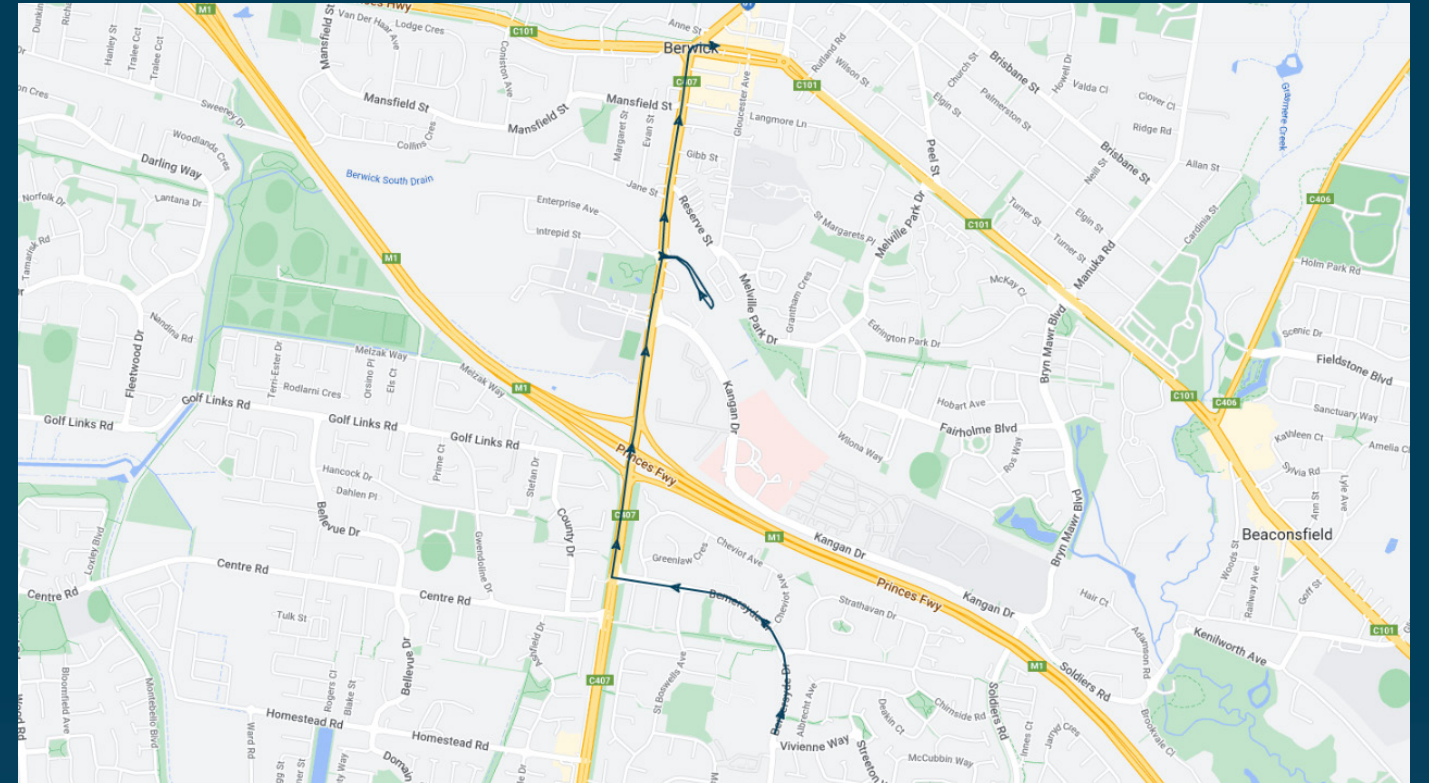

Kambrya Secondary College

Route: 831 | Afternoon

TURN DIRECTIONS

Depart Kambrya Secondary College via Bemersyde Dr, right Clyde Rd, right Kangan Dr, left into Casey Hospital, right Kangan Dr, right Clyde Rd, right into Berwick Station Interchange

To view our list of live tracked services, visit www.venturabus.com.au

Times listed are estimated times only, it is advised to arrive at your stop earlier than the listed time to avoid missing your bus.
You can also download the Ventura Tracker app to view real time bus locations of all services

Kambrya Secondary College

Route: 1552 | Afternoon

Stop ID	Stop Name	Time	Stop ID	Stop Name	Time
14602	Kambrya College/Bemersyde Dr	14:40			
14603	Brentwood Park Primary School	14:40			
14604	Brentwood Park Community Centre	14:41			
14605	Carluke Cl/Bemersyde Dr	14:42			
14842	Bemersyde Dr/Clyde Rd	14:42			
14843	Federation University/Clyde Rd	14:44			
28341	Berwick Station Bay 1	14:45			
28338	Jane St/Clyde Rd	14:46			
28336	Mansfield St/Clyde Rd	14:47			
3697	Berwick Shops/High St	14:49			
3467	Berwick Shops/High St	14:58			

Kambrya Secondary College

Route: 1552-1 | Afternoon

TURN DIRECTIONS

Depart Kambrya Secondary College via Bemersyde Dr, right Clyde Rd, right into Berwick Station Interchange, right Clyde Rd, right High St