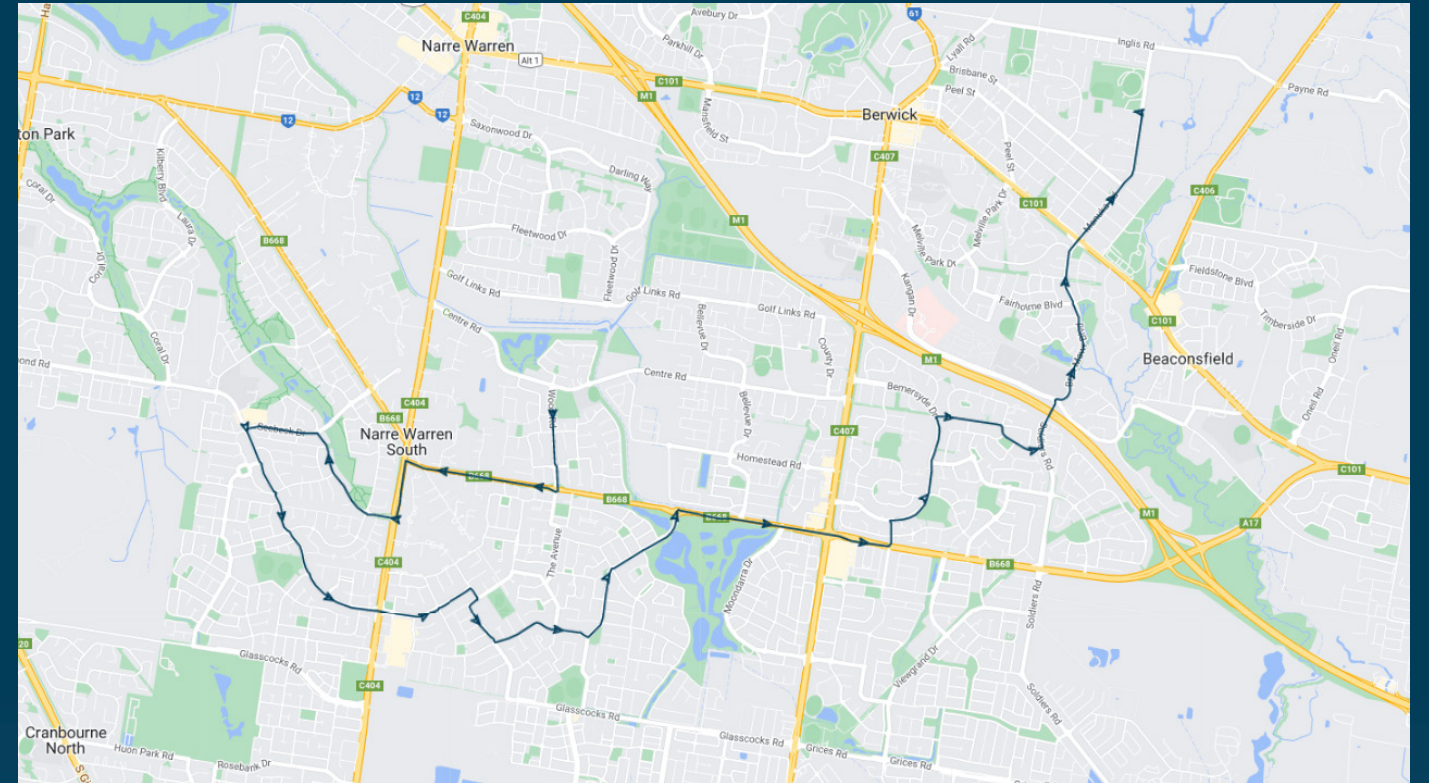

To view our list of live tracked services, visit www.venturabus.com.au

Kambrya Secondary College

Route: 1503 | Morning

Stop ID	Stop Name	Time	Stop ID	Stop Name	Time
45715	Applewood Pl/Wood Rd	07:45			
45716	Greaves Rd/Wood Rd	07:46			
12844	Narre Warren-Cranbe Rd/Baringa Park	07:50			
12843	Raleigh Dr/Baringa Park Dr	07:51			
12842	Abercairn Dr/Baringa Park Dr	07:51			
12841	Ernest Cres/Seebeck Dr	07:51			
12840	Amberly Park SC/Seebeck Dr	07:52			
12839	Scarborough Dr/Ormond Rd	07:53			
12837	President Rd/Ormond Rd	07:54			
12836	Strathaird Reserve/Ormond Rd	07:54			
12835	Beethoven Dr/Ormond Rd	07:55			
12834	Tangerine Dr/Ormond Rd	07:56			
12833	Casey Central/Littlecroft Ave	07:57			
12832	Littlecroft Ave	07:57			
45703	Eastbourne Way/The Promenade	07:59			
12827	Braybrook Dr/Berwick Springs Prom	08:01			
12826	Ellen Rd/Berwick Springs Prom	08:02			
12825	Louise Baille Ave	08:03			
41587	Domain Dr/Greaves Rd	08:04			
41118	Clyde Rd/Greaves Rd	08:06			
45743	Lena Ct/Bemersyde Dr	08:08			
45744	Marlesford Crst/Bemersyde Dr	08:09			
14602	Kambrya College/Bemersyde Dr	08:10			
14590	Brentwood Park Primary School	08:11			
14591	Strathavan Dr/Chirside Rd	08:13			
14592	Higinbotham Rise/Chirside Rd	08:15			
45690	Funston St/Manuka Rd	08:25			
44470	Berwick Secondary College	08:30			

Times listed are estimated times only, it is advised to arrive at your stop earlier than the listed time to avoid missing your bus.

You can also download the Ventura Tracker app to view real time bus locations of all services

Kambrya Secondary College

Route: 1503 | Morning

TURN DIRECTIONS

Via Wood Rd, right Greaves Rd, left Narre Warren-Cranbourne Rd, right Baringa Park Dr, left Seebeck Dr, left Ormond Rd, Into Littlecroft Ave, right The Promenade, left Robinswood Parade, left Berwick Springs Promenade, right Greaves Rd, Into O'Shea Rd, left Kimbarra Dr, right Bemersyde Dr, right Chirside Rd, left Soldiers Rd, right Bryn Mawr Blvd, Into Manuka Rd to Berwick Secondary College