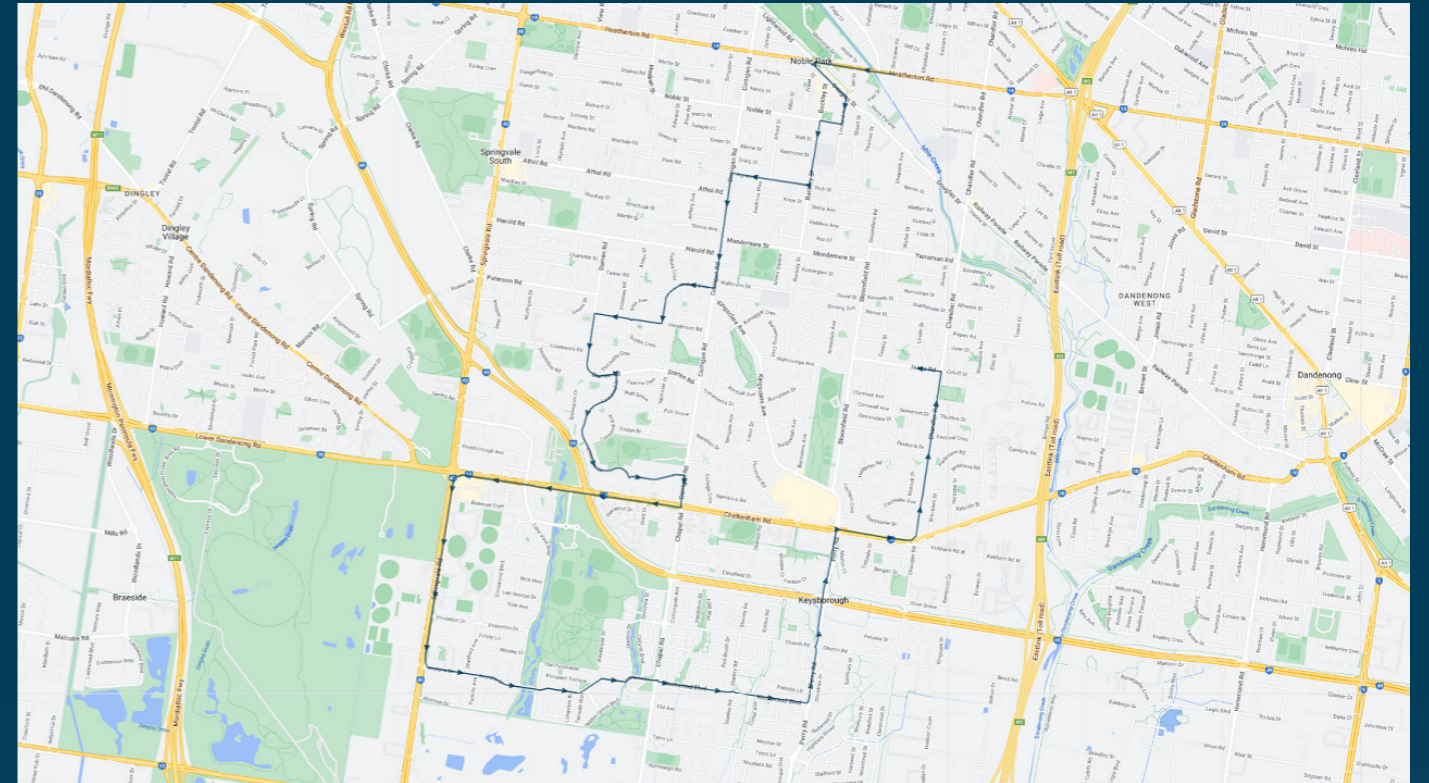

To view our list of live tracked services, visit www.venturabus.com.au

Times listed are estimated times only, it is advised to arrive at your stop earlier than the listed time to avoid missing your bus.

You can also download the Ventura Tracker app to view real time bus locations of all services

Keysborough College

Route: Bus 1 | Afternoon

Stop ID	Stop Name	Time	Stop ID	Stop Name	Time
	Keysborough College - Ban	15:25			
1685	Wall St/Buckley St	15:37			
	Rutherglen St/Arena Sq	15:39			
	Valotta Cres/Walnut Cres	15:42			
23270	Badminton Centre/Henderson Rd	15:43			
10455	Northgate Dr/Patterson Rd	15:45			
	Liverpool Dr/Darren Rd	15:47			
	Putt Gr/Liverpool Dr	15:50			
	Beau Vorno Ave/Liverpool Dr	15:55			
	Church Rd/Chapel Rd	16:00			
	Greenwoods Cl/Spring Rd	16:05			
	Donald St	16:10			
	Princes Ave	16:12			
425	Springvale Station/Lightwood Rd	16:15			

Times listed are estimated times only, it is advised to arrive at your stop earlier than the listed time to avoid missing your bus.

You can also download the Ventura Tracker app to view real time bus locations of all services

Keysborough College

Route: Bus 1 | Afternoon

TURN DIRECTIONS

Depart Keysborough College via Noble St, right Noble St, right Buckley St, right Rutherglen St, right Arena Square, left Moodemere St, left Corrigan Rd, right Walnut Cres, Henderson Rd, right Darren Rd, left Paterson Rd, left Northgate Dr, right Coomoora Rd, right Darren Rd, Liverpool Dr, right Beau Vorno Ave, right Corrigan Rd, u-turn at Church Rd Roundabout, left Dandiong Bypass, con't Westall Rd Ext, left Rowan Rd, right Spring Rd, left Westall Rd Ext, right Heatherton Rd, left Hooker Ave, right Erica St, left Egan St, right Bournemouth Ave, left Donald St, right Heather Grove, left Princess Ave, right Windsor Ave, left Springvale Rd, right Lightwood Rd