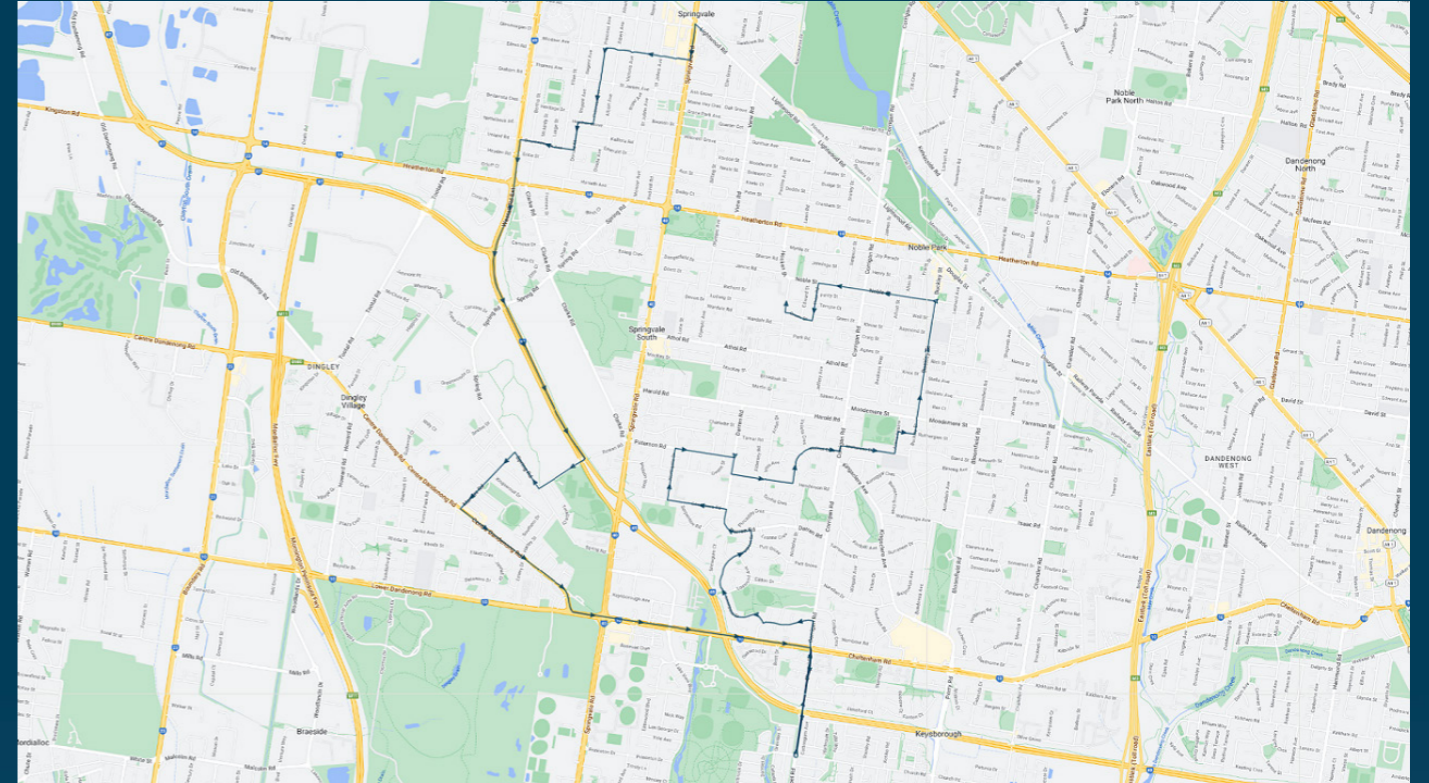

Keysborough College

Route: Bus 1 | Morning

Stop ID	Stop Name	Time	Stop ID	Stop Name	Time
2907	Springvale Station/Lightwood Rd	07:45			
	Princes Ave	07:50			
	Donald St	07:51			
	Spring Rd	07:59			
	Marcus Rd	08:00			
	Church Rd/Chapel Rd	08:12			
	Putt Gr/Liverpool Dr	08:18			
23270	Walnut Cres/Henderson Rd	08:21			
	Vallota Cres/Walnut Cres	08:22			
	Wallarano Dr/Arena Sq	08:26			
2146	Wall St/Buckley St	08:30			
	Keysborough College - Banksia	08:37			

Keysborough College

Route: Bus 1 | Morning

TURN DIRECTIONS

Depart Springvale Station via Lightwood Rd, left Springvale Rd, right Windsor Ave, left Princes Ave, right Heather Grove, left Donald St, right Bournemouth Ave, left Westall Rd, right Rowan Rd, right Spring Rd, left Marcus Rd, left Centre Dandenong Rd, left Lower Dandenong Rd, con't Cheltenham Rd, right Chapel Rd, U-turn at Church Rd Roundabout, left Beau Vorno Ave, right Liverpool Dr, left Darren Rd, left Coomoora Rd, right Northgate Dr, right Paterson Rd, right Darren Rd, left Henderson Rd, left Walnut Cres, left Corrigan Rd, right Wallarano Dr, left Arena Square, right Rutherglen St, left Buckley St, left Noble St, left Prior Rd, right Green St, right Noble St

To view our list of live tracked services, visit www.venturabus.com.au

Times listed are estimated times only, it is advised to arrive at your stop earlier than the listed time to avoid missing your bus.