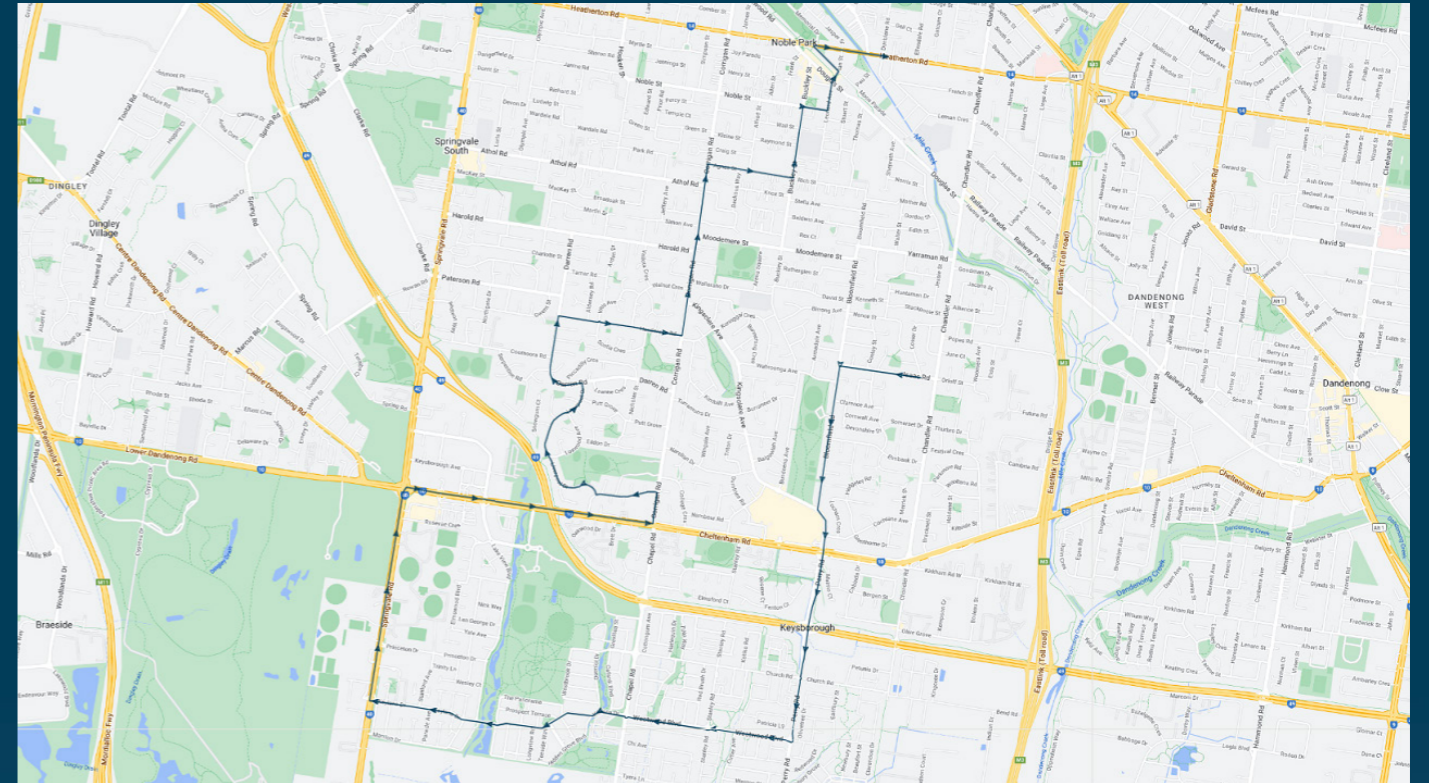

Keysborough College

Route: Bus 2 | Morning

TURN DIRECTIONS

Depart Hriggs Cres/Heatherton Rd, left Douglas St, right Leonard Ave, left Noble St, left Buckley St, right Agnes St, left Corrigan Rd, right Walnut Cres, right Henderson Rd, left Darren Rd, Liverpool Dr, left Beau Vorno Ave, right Corrigan Rd, right Cheltenham Rd, left Springvale Rd, left Keylana Dr, con't Westwood Blvd, Perry Rd, right Cheltenham Rd, left Chandler Rd, left Isaac Rd

To view our list of live tracked services, visit www.venturabus.com.au

Keysborough College

Route: Bus 2 | Afternoon

Stop ID	Stop Name	Time	Stop ID	Stop Name	Time
	Keysborough College - Acacia Campus	15:30			
48180	Perry Rd/Westwood Blvd	15:40			
48182	Stanley Rd/Westwood Blvd	15:41			
48184	Chapel Rd/Westwood Blvd	15:43			
48190	Stanford Ave/Keylana Dr	15:46			
3553	Cheltenham Rd/Corrigan Rd	15:52			
	6 Liverpool Dr	15:54			
	Ferntree Way/Liverpool Dr	15:55			
	Ennismore Dr/Darren Rd	15:56			
	Moorgate Crt/Darren Rd	15:57			
	Opp Badminton Centre/Henderson Rd	15:59			
	Meribah Crt/Walnut Cres	16:02			
	226 Corrigan Rd	16:04			
2145	Agnes St/Buckley St	16:07			
	Wall St/Buckley St	16:08			
	Noble Park Station/Leonard Ave	16:09			
	Dunblane Rd/Heatherton Rd	16:15			

Times listed are estimated times only, it is advised to arrive at your stop earlier than the listed time to avoid missing your bus.

You can also download the Ventura Tracker app to view real time bus locations of all services

Keysborough College

Route: Bus 2 | Afternoon

TURN DIRECTIONS

Depart Keysborough Acacia Campus via Isaac Rd, left Bloomfield Rd, right Kingsclere Ave, con't Perry Rd, right Westwood Blvd, straight to Keylana Dr, right Springvale Rd, right Cheltenham Rd, Corrigan Rd, left Beau Vorno Ave, right Liverpool Dr, left Darren Rd, right Henderson Rd, left Corrigan Rd, Agnes St, left Buckley St, right Boble St, left Leonard Ave, left Mons Parade, right Heatherton Rd