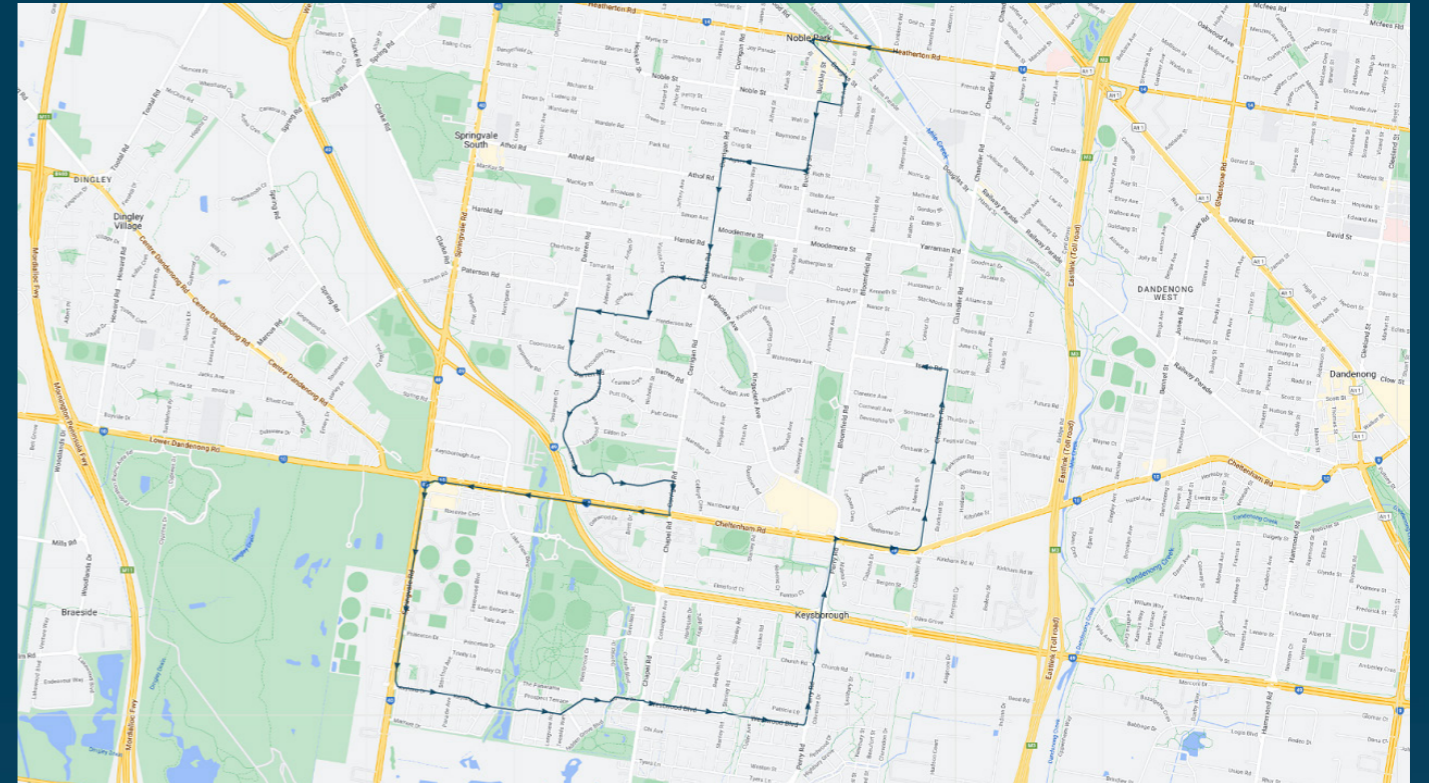

To view our list of live tracked services, visit www.venturabus.com.au

Keysborough College

Route: Bus 2 | Morning

Stop ID	Stop Name	Time	Stop ID	Stop Name	Time
	Briggs Cr/Heatherton Rd	07:55			
	Noble Park Station/Leonard Ave	08:05			
1685	Wall St/Buckley St	08:06			
1684	Rich St/Buckley St	08:07			
	226 Corrigan Rd	08:08			
	Meribah Crt/Walnut Cres	08:10			
	Scotia Cres/Henderson Rd	08:11			
	Moorgate Crt/Darren Rd	08:13			
	Caledonia Crt/Darren Rd	08:14			
	Ferntree Way/Liverpool Dr	08:15			
	66 Liverpool Dr	08:16			
3312	Cheltenham Rd/Corrigan Rd	08:18			
48191	Springvale Rd/Keylana Dr	08:24			
48185	Westwood Blvd/Chapel Rd	08:27			
	Stanley Rd/Westwood Blvd	08:29			
	Perry Rd/Westwood Blvd	08:30			
	Keysborough College - Acacia Campus	08:40			

Times listed are estimated times only, it is advised to arrive at your stop earlier than the listed time to avoid missing your bus.

You can also download the Ventura Tracker app to view real time bus locations of all services

Keysborough College

Route: Bus 2 | Morning

TURN DIRECTIONS

Depart Hriggs Cres/Heatherton Rd, left Douglas St, right Leonard Ave, left Noble St, left Buckley St, right Agnes St, left Corrigan Rd, right Walnut Cres, right Henderson Rd, left Darren Rd, Liverpool Dr, left Beau Vorno Ave, right Corrigan Rd, right Cheltenham Rd, left Springvale Rd, left Keylana Dr, con't Westwood Blvd, Perry Rd, right Cheltenham Rd, left Chandler Rd, left Isaac Rd