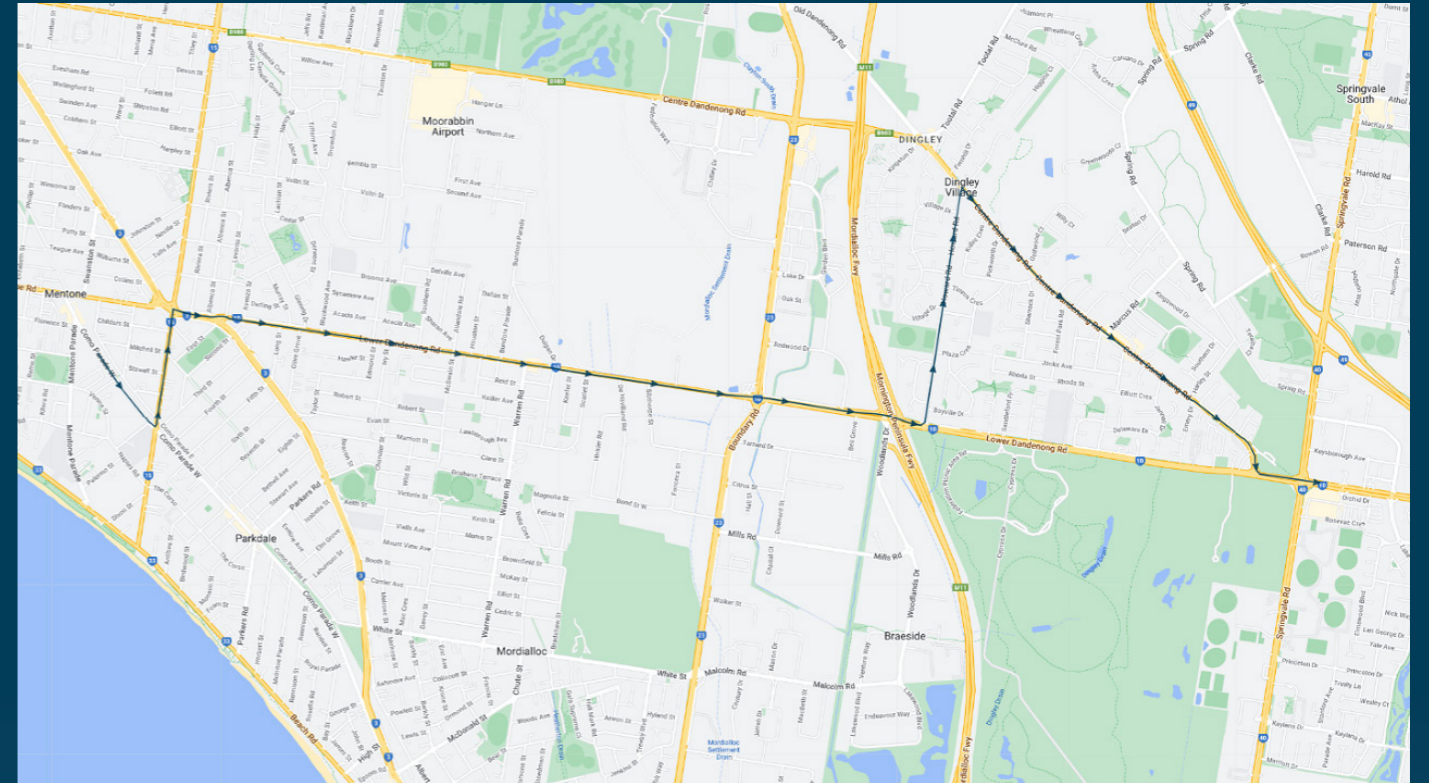

Kilbreda College

Route: 2264 | Afternoon

Stop ID	Stop Name	Time	Stop ID	Stop Name	Time
3524	Kilbreda College/Como Pde	15:10	3637	Springvale Rd/Cheltenham Rd	15:29
3525	St Augustines Anglican Church	15:20			
3526	Mentone Grammar School/Como Pde	15:20			
3527	Stawell St/Warrigal Rd	15:20			
3528	St Patricks Primary School/Warrigal Rd	15:20			
3529	Thrift Park Shopping Centre	15:21			
23209	Blackwood Ave/Lower Dandenong Rd	15:21			
3531	Glenelg Dr/Lower Dandenong Rd	15:22			
3532	Ivy St/Lower Dandenong Rd	15:22			
3533	Allandale Rd/Lower Dandenong Rd	15:22			
3534	Bundora Pde/Lower Dandenong Rd	15:22			
3535	Duigan Dr/Lower Dandenong Rd	15:23			
3536	De Havilland Rd/Lower Dandenong Rd	15:23			
3537	Sibthorpe St/Lower Dandenong Rd	15:23			
3538	Boundary Rd/Lower Dandenong Rd	15:24			
3539	Boundary Rd/Lower Dandenong Rd	15:24			
3540	Redwood Dr/Lower Dandenong Rd	15:24			
3541	Woodlands Dr/Lower Dandenong Rd	15:25			
4	Braeside Park/Howard Rd	15:25			
14	Chadwick Reserve/Howard Rd	15:25			
15	Village Dr/Howard Rd	15:26			
16	Earlwood St/Howard Rd	15:26			
43	Centre Dandenong Rd/Howard Rd	15:26			
3628	Kingswood Golf Club	15:27			
3629	Golfwood Cl/Centre Dandenong Rd	15:27			
3630	Greenview Cl/Centre Dandenong Rd	15:27			
3631	Dingley Primary School	15:27			
3632	Dingley Village SC	15:28			
3634	Harley St/Centre Dandenong Rd	15:28			
3635	Golf Links Cres/Centre Dandenong Rd	15:28			

Times listed are estimated times only, it is advised to arrive at your stop earlier than the listed time to avoid missing your bus.

You can also download the Ventura Tracker app to view real time bus locations of all services

Kilbreda College

Route: 2264 | Afternoon

TURN DIRECTIONS

Depart Kilbreda College via Como Parade W, left Warrigal Rd, right Nepean Hwy, straight to Lower Dandeaong Rd, left Howard Rd, right Centre Dandenong Rd, left Lower Dandenong Rd, con't Cheltenham Rd

To view our list of live tracked services, visit www.venturabus.com.au