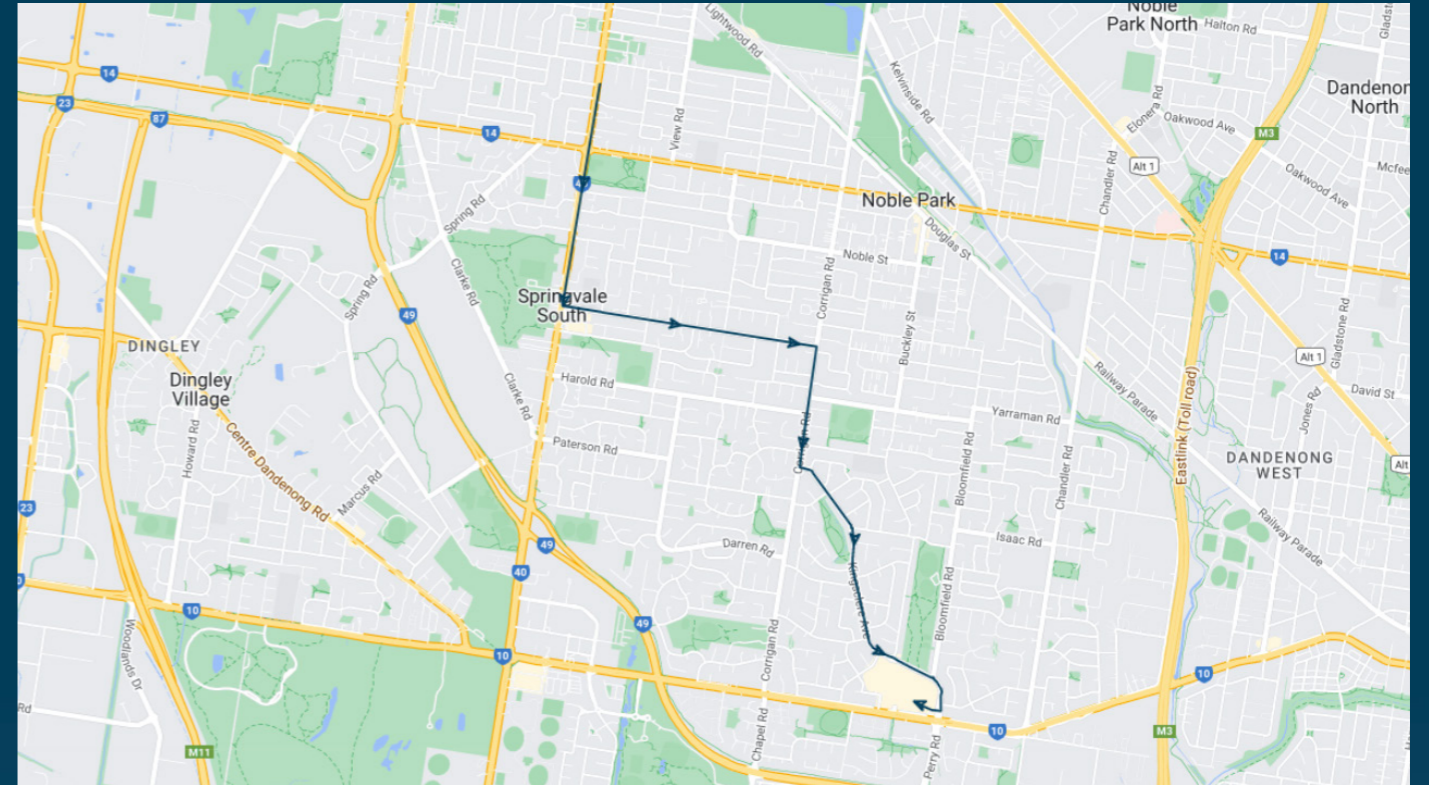

Killester College

Route: 2265 | Afternoon

Stop ID	Stop Name	Time	Stop ID	Stop Name	Time
2013	Killester College/Springvale Rd	15:15			
2015	Heatherton Rd/Springvale Rd	15:15			
2016	Glenwood Dr/Springvale Rd	15:16			
2017	Kilberry Ave/Springvale Rd	15:17			
2019	Athol Road Primary School/Athol Rd	15:19			
2020	Parker St/Athol Rd	15:19			
2021	Mackay St/Athol Rd	15:20			
2022	Noble St/Athol Rd	15:21			
2023	Jeffery Ave/Athol Rd	15:22			
2024	Corrigan Rd/Athol Rd	15:22			
2025	Simon Ave/Corrigan Rd	15:23			
2026	Wallarano Dr/Corrigan Rd	15:24			
3550	Yagoona Ave/Kingsclere Ave	15:25			
2028	Allawah Cl/Kingsclere Ave	15:26			
2029	Chesney St/Kingsclere Ave	15:26			
3561	Balgowlah Ave/Kingsclere Ave	15:27			
2031	Bundeena Ave/Kingsclere Ave	15:28			
3563	Parkmore SC/Kingsclere Ave	15:28			
4264	Parkmore SC	15:30			

Killester College

Route: 2265 | Afternoon