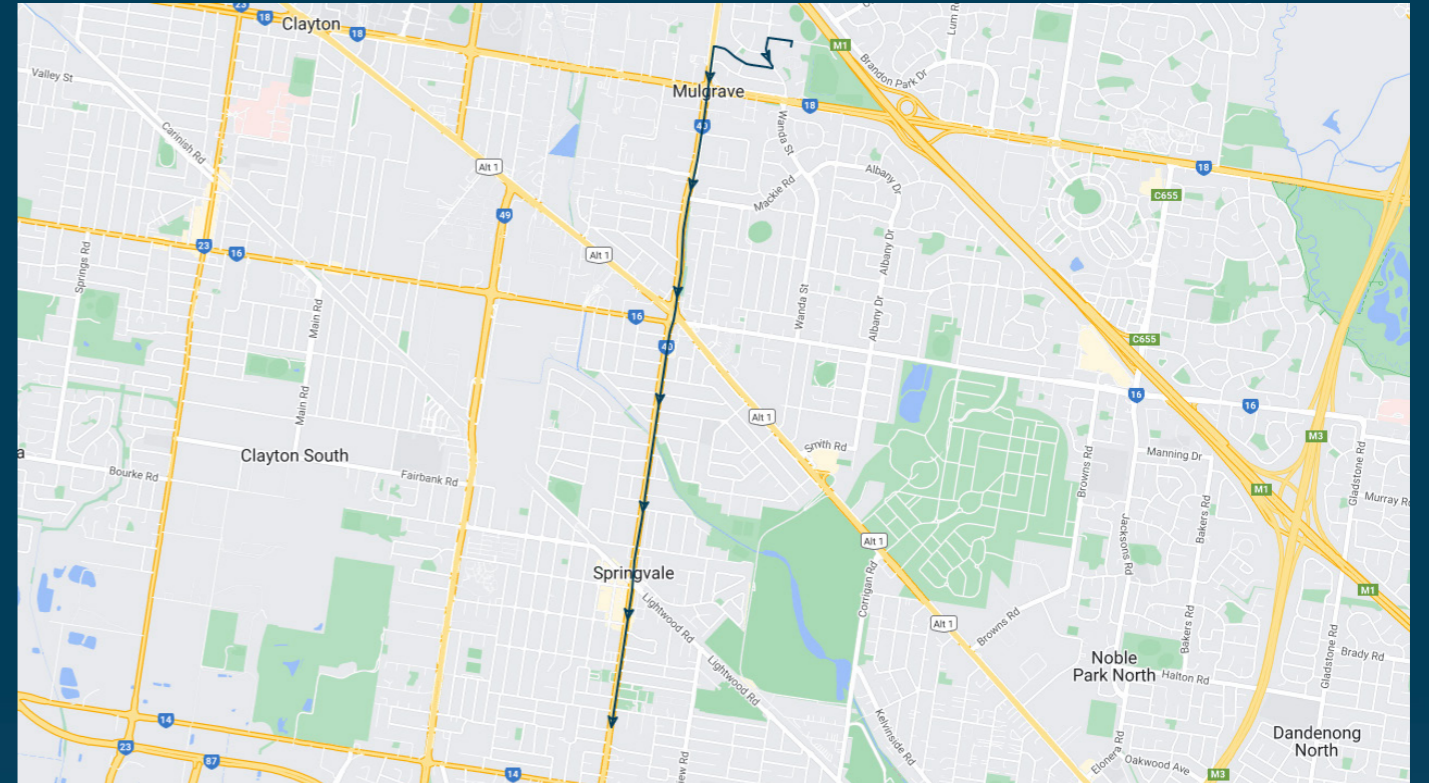

Killester College

Route: 2241 | Morning

Stop ID	Stop Name	Time	Stop ID	Stop Name	Time
44578	Mazenod College	08:20			
11535	Shaftsbury Drive	08:22			
11534	Valewood Drive	08:23			
11533	Briar Grove	08:24			
20250	Hansworth Street	08:25			
11531	Suemar Street	08:25			
11530	Police Road	08:26			
2001	Nullawil Street	08:26			
2002	Wattle Grove	08:27			
2003	Fairview St	08:28			
2004	Kemp St	08:29			
2005	Pullen Ct	08:29			
2006	Warner Reserve	08:30			
2007	Rosalie St	08:31			
2009	Springvale	08:32			
42750	Ash Gr	08:33			
2012	Springvale Library	08:34			
2013	Killester College	08:35			

Killester College

Route: 2241 | Morning

TURN DIRECTIONS

Via Kerot Avenue, Left Monash Drive, Right Clunes Ross Crescent, Left Springvale Road to Killester College

To view our list of live tracked services, visit www.venturabus.com.au

Times listed are estimated times only, it is advised to arrive at your stop earlier than the listed time to avoid missing your bus.

You can also download the Ventura Tracker app to view real time bus locations of all services

Killester College

Route: 2265 | Afternoon

Stop ID	Stop Name	Time	Stop ID	Stop Name	Time
2013	Killester College/Springvale Rd	15:15			
2015	Heatherton Rd/Springvale Rd	15:15			
2016	Glenwood Dr/Springvale Rd	15:16			
2017	Kilberry Ave/Springvale Rd	15:17			
2019	Athol Road Primary School/Athol Rd	15:19			
2020	Parker St/Athol Rd	15:19			
2021	Mackay St/Athol Rd	15:20			
2022	Noble St/Athol Rd	15:21			
2023	Jeffery Ave/Athol Rd	15:22			
2024	Corrigan Rd/Athol Rd	15:22			
2025	Simon Ave/Corrigan Rd	15:23			
2026	Wallarano Dr/Corrigan Rd	15:24			
3550	Yagoona Ave/Kingsclere Ave	15:25			
2028	Allawah Cl/Kingsclere Ave	15:26			
2029	Chesney St/Kingsclere Ave	15:26			
3561	Balgowlah Ave/Kingsclere Ave	15:27			
2031	Bundeena Ave/Kingsclere Ave	15:28			
3563	Parkmore SC/Kingsclere Ave	15:28			
4264	Parkmore SC	15:30			