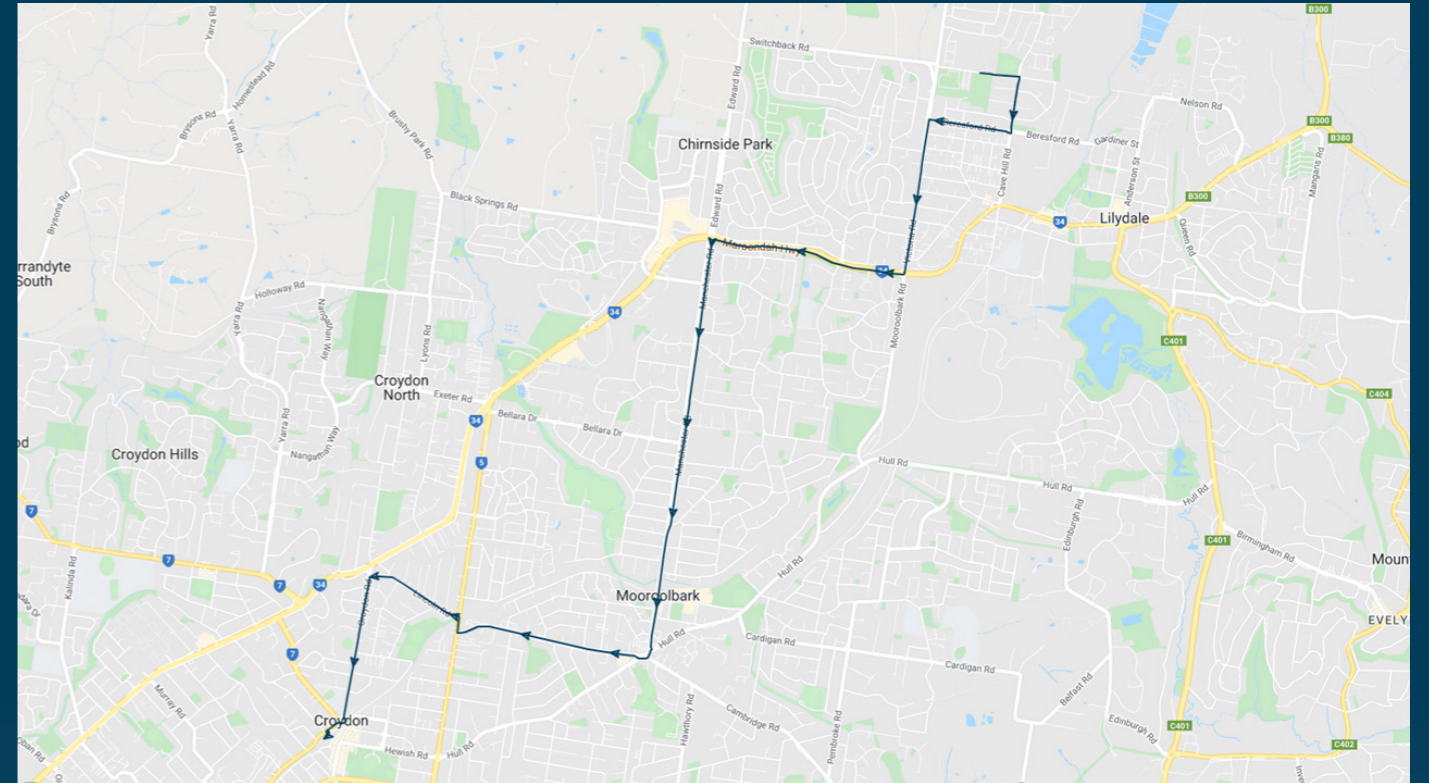

Lilydale Heights Secondary College

Route: 2574 | Morning

Stop ID	Stop Name	Time	Stop ID	Stop Name	Time
13394	Lincoln (before) Rd/Dorset Rd	08:05			
	Abraham Drive	08:06			
	Charles St	08:07			
	St Peter Julian Eymard Primary School	08:10			
	Percy Close	08:11			
16612	BP	08:12			
	Blackburn Road	08:15			
46586	Victoria Rd Dental	08:20			
	Arkana Rd	08:21			
44540	Lilydale Heights College (Lilydale)	08:30			
44541	Mt Lilydale Mercy College (Lilydale)	08:35			

To view our list of live tracked services, visit www.venturabus.com.au

Lilydale Heights Secondary College

Route: 2600 | Afternoon

Stop ID	Stop Name	Time	Stop ID	Stop Name	Time
44540	Lilydale Heights College	15:10			
22140	Crestway	15:10			
22138	Willmette Court	15:11			
16670	Peden Street	15:14			
7444	Mooroolbark Road	15:17			
7445	Landscape Drive	15:18			
7446	Dress Circle Lane	15:20			
13380	Partridge Way	15:21			
13381	Batterbee Drive	15:23			
13382	Erskine Ridge	15:23			
13383	Shadowplay Road	15:25			
12760	Blairgowrie House	15:25			
12759	McDermott Avenue	15:26			
12758	Diane Crescent	15:27			
10164	Clement Crescent	15:34			
10165	Grandview Avenue	15:34			
10166	Melba College	15:35			
10167	Croydon PS	15:36			
21284	Croydon Station	15:37			

Lilydale Heights Secondary College

Route: 2600 | Afternoon

TURN DIRECTIONS

Depart Lilydale Heights College via Nelson Road, right Cave Hill Road, right Beresford Road, left Victoria Road, right Maroondah Highway, left Manchester Road, right Lincoln Road, right Dorset Road, left Lincoln Road, left Croydon Road, right Wicklow Avenue to Croydon Station