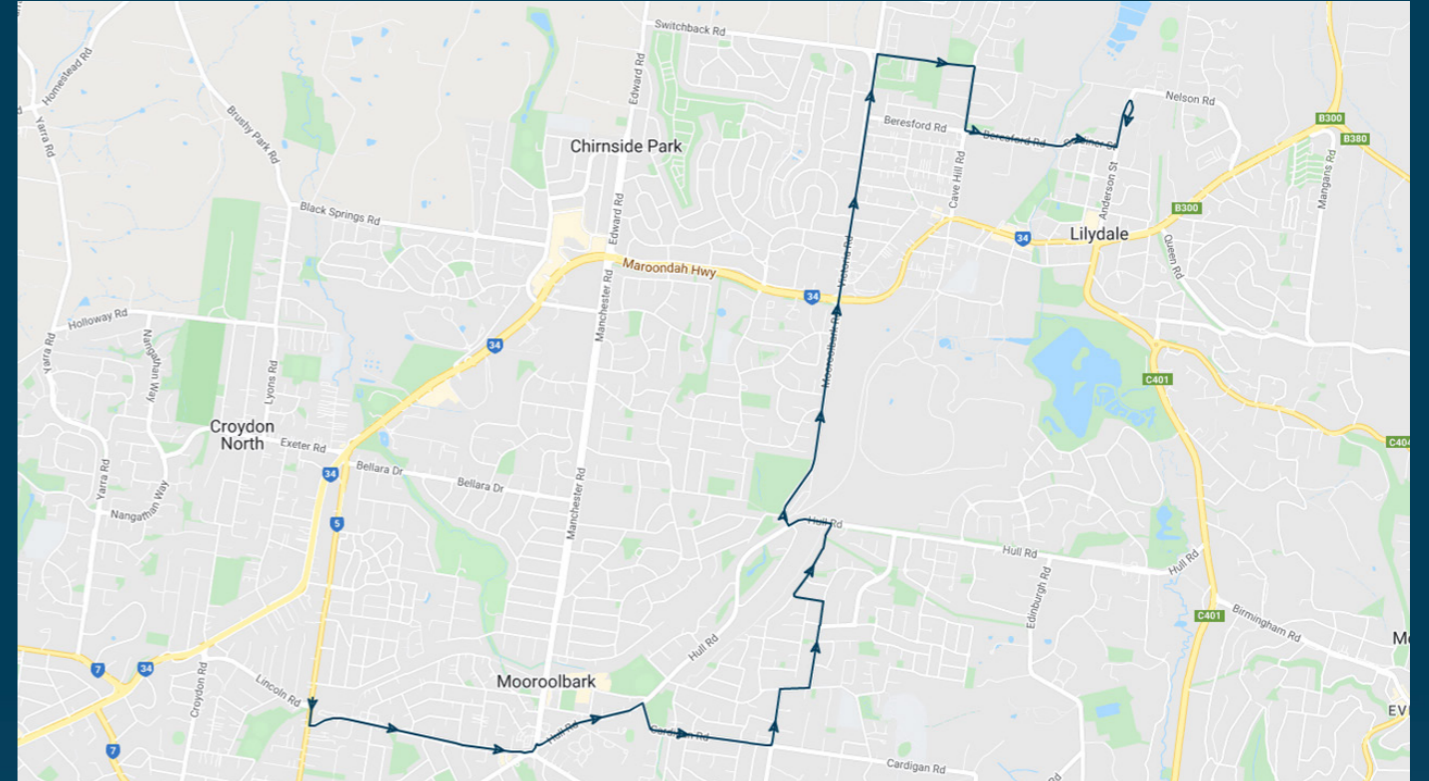

Lilydale Heights Secondary College

Route: 2574 | Morning

Stop ID	Stop Name	Time	Stop ID	Stop Name	Time
13394	Lincoln (before) Rd/Dorset Rd	08:05			
	Abraham Drive	08:06			
	Charles St	08:07			
	St Peter Julian Eymard Primary School	08:10			
	Percy Close	08:11			
16612	BP	08:12			
	Blackburn Road	08:15			
46586	Victoria Rd Dental	08:20			
	Arkana Rd	08:21			
44540	Lilydale Heights College (Lilydale)	08:30			
44541	Mt Lilydale Mercy College (Lilydale)	08:35			

Lilydale Heights Secondary College

Route: 2574 | Morning

TURN DIRECTIONS

Via Dorset Rd, left Lincoln Rd, right Hall Rd, right Cardigan Rd, left Pembroke Rd, right Taylor Rd, left Blackburn Rd, left Jillian St, right Carronvale Rd, left Hull Rd, right Mooroolbark Rd, Into Victoria Rd, right Nelson Rd, right Cave Hill Rd, left Beresford Rd, Into Gardiner St, left Anderson St, right into Mt Lilydale Mercy College

To view our list of live tracked services, visit www.venturabus.com.au

Times listed are estimated times only, it is advised to arrive at your stop earlier than the listed time to avoid missing your bus.

You can also download the Ventura Tracker app to view real time bus locations of all services

Lilydale Heights Secondary College

Route: 2598 | Morning

Stop ID	Stop Name	Time	Stop ID	Stop Name	Time
21300	Chirside Park SC - Bay 3	08:13			
15701	Chirside Dr/Country Club Dr	08:18			
15702	The Wallaby Run/Chirside Dr	08:20			
22150	Rolloway Rise/Edward Rd	08:23			
22148	Edward Rd/Switchback Rd	08:25			
44540	Lilydale Heights College	08:31			
22140	Crestway/Cave Hill Rd	08:32			
22138	Willmette Ct/Cave Hill Rd	08:33			
44541	Mt Lilydale Mercy College	08:39			