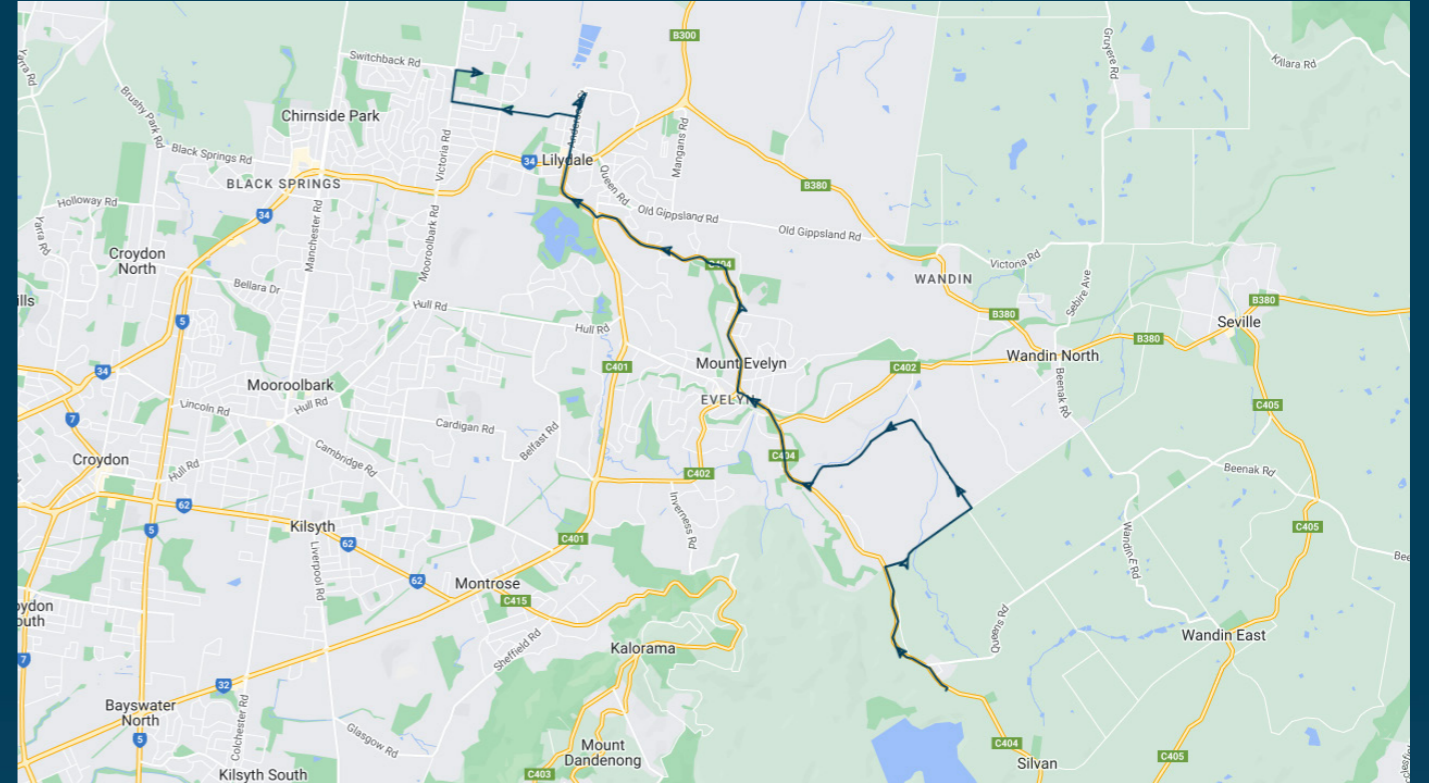

Times listed are estimated times only, it is advised to arrive at your stop earlier than the listed time to avoid missing your bus.

You can also download the Ventura Tracker app to view real time bus locations of all services

To view our list of live tracked services, visit www.venturabus.com.au

Lilydale Heights Secondary College

Route: 5224 (SBSC) | Morning

Stop ID	Stop Name	Time	Stop ID	Stop Name	Time
	Silvan CFA/Stonyford Rd	07:55			
14681	Henderson Hill Ave/Monbulk Rd	07:55			
14682	Rhonda Rd/Monbulk Rd	07:55			
14683	Hunter Rd/Monbulk Rd	07:56			
	Berry Rd/Hunter Rd	07:56			
	Hunter Rd/McKillop Rd	07:57			
	48 McKillop Rd	07:57			
23383	Oasis Camp/Monbulk Rd	07:58			
14686	Aqueduct Ave/Monbulk Rd	07:58			
14687	Joy Ave/Monbulk Rd	07:59			
14587	Mt Evelyn Roundabout	08:05			
	Fernhill Rd/Hereford Rd	08:05			
44541	Mt Lilydale Mercy College	08:10			
44540	Lilydale Heights College	08:15			

Lilydale Heights Secondary College

Route: 5224 (SBSC) | Morning

TURN DIRECTIONS

Via Stonyford Rd, left Monbulk Rd, right Hunter Rd, left McKillop Rd, right Monbulk Rd, right Hereford Rd, right Swansea Rd, into Anderson St, right into Mt Lilydale Mercy College, exit and left Anderson St, right Gardiner St, into Beresford Rd, right Victoria Rd, right Nelson Rd to Lilydale Heights Secondary College.

To view our list of live tracked services, visit www.venturabus.com.au

Times listed are estimated times only, it is advised to arrive at your stop earlier than the listed time to avoid missing your bus.