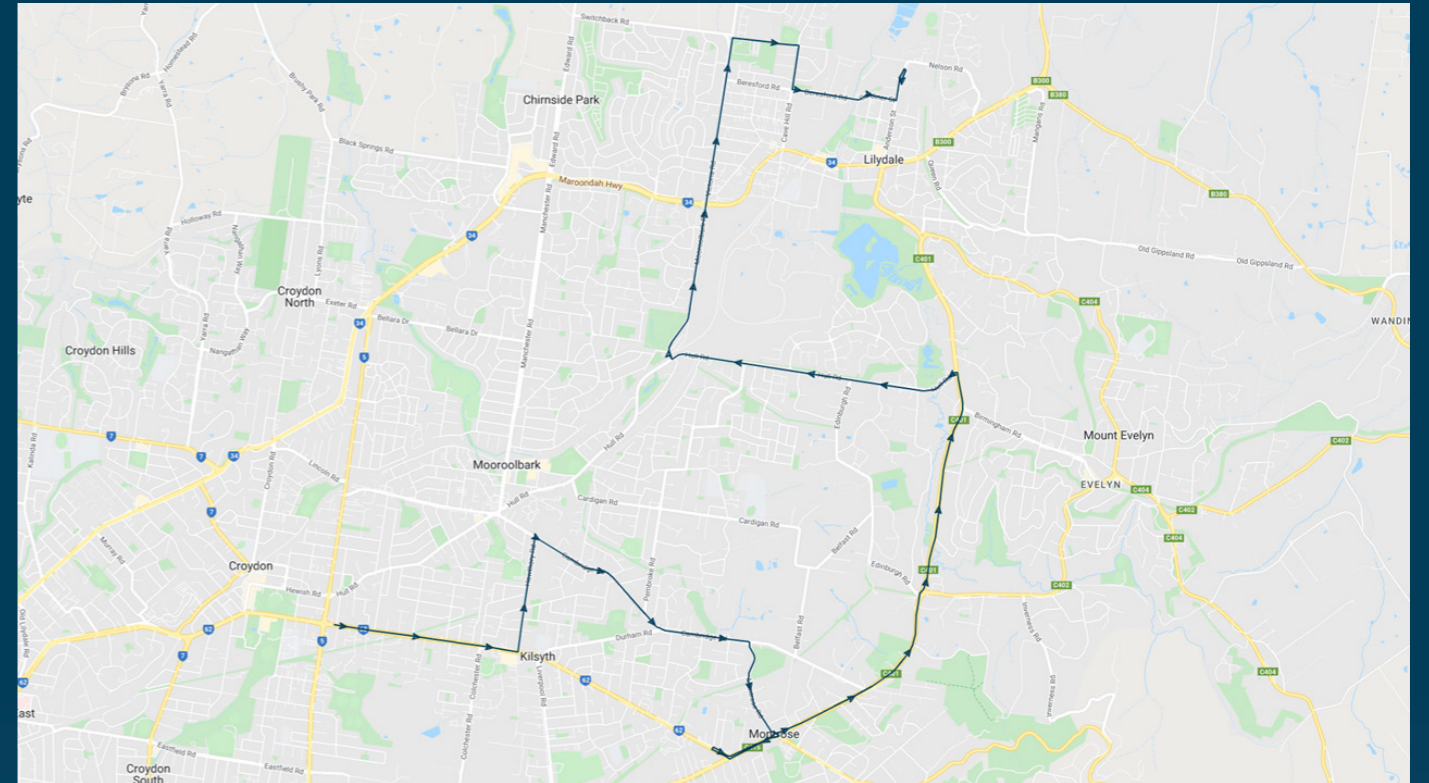

Lilydale Heights Secondary College

Route: 3400 | Morning

Stop ID	Stop Name	Time	Stop ID	Stop Name	Time
9844	Donald St/Mt. Dandenong Rd	07:50			
9843	Ruskin Ave/Mt. Dandenong Rd	07:51			
9842	Jarvis Ave/Mt. Dandenong Rd	07:52			
9841	Churchill Way/Mt. Dandenong Rd	07:52			
9840	Glen Dhu Rd/Mt. Dandenong Rd	07:54			
11088	Amelia Ct/Hawthory Rd	07:55			
11089	Lomond Ave/Hawthory Rd	07:56			
11090	Kilsyth Centenary Swimming Centre	07:57			
11091	Cambridge Rd/Hawthory Rd	07:57			
9908	Regina St/Cambridge Rd	08:02			
9907	Alpine Way/Cambridge Rd	08:03			
9906	Acacia Ave/Cambridge Rd	08:04			
9905	Montrose Brickworks Floral Reserve	08:05			
9904	Tasman Ct/Montrose Rd	08:06			
9903	Montrose Kindergarten/Montrose Rd	08:07			
8937	Montrose Rd/Mt. Dandenong Rd	08:07			
8938	Montrose - CFA/Mt Dandenong Rd	08:08			
9829	Magnolia Gr/Mt. Dandenong Rd	08:10			
22059	Montrose CFA/Mt Dandenong Rd	08:10			
9827	Montrose Rd/Mt. Dandenong Rd	08:11			
22057	Montrose Rd/Leith Rd	08:11			
22055	Greenhills Ave/Leith Rd	08:12			
10291	Belvedere Dr/Swansea Rd	08:13			
14696	Olive Gr/Swansea Rd	08:16			
44540	Lilydale Heights College	08:35			
44541	Mt Lilydale Mercy College	08:40			

Times listed are estimated times only, it is advised to arrive at your stop earlier than the listed time to avoid missing your bus.

You can also download the Ventura Tracker app to view real time bus locations of all services

Lilydale Heights Secondary College

Route: 3400 | Morning