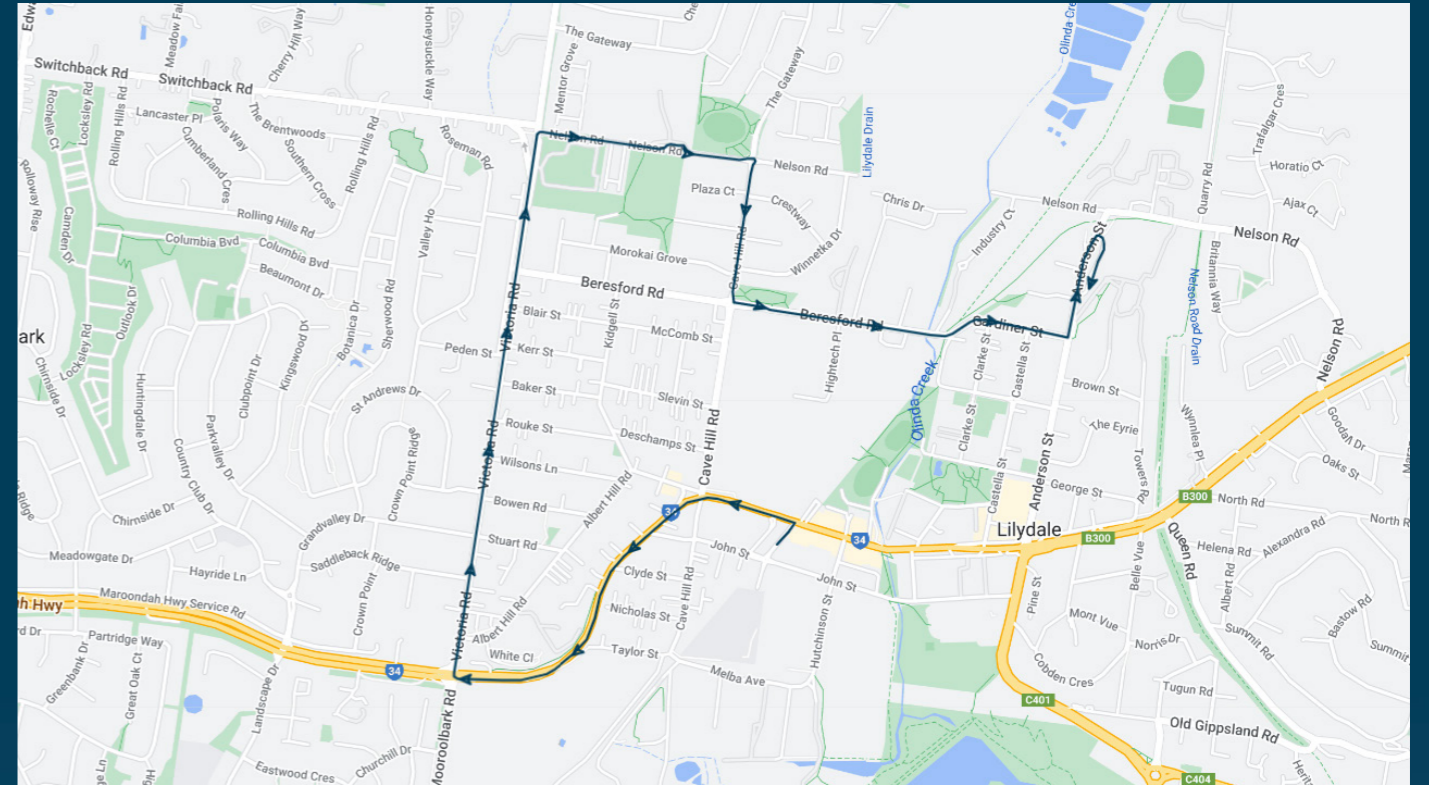

To view our list of live tracked services, visit www.venturabus.com.au

Times listed are estimated times only, it is advised to arrive at your stop earlier than the listed time to avoid missing your bus.

You can also download the Ventura Tracker app to view real time bus locations of all services

Lilydale Heights Secondary College

Route: 2596 | Morning

Stop ID	Stop Name	Time	Stop ID	Stop Name	Time
28197	Lilydale Station Bay G	08:35			
7443	John St/Maroondah Hwy	08:36			
46586	Maroondah Hwy/Victoria	08:39			
23523	Peden St/Victoria Rd	08:39			
44540	Lilydale Heights Colle	08:41			
22140	Crestway/Cave Hill Rd	08:42			
22138	Willmette Ct/Cave Hill	08:42			
44541	Mt Lilydale Mercy Coll	08:49			

Lilydale Heights Secondary College

Route: 2596 | Morning

TURN DIRECTIONS

Depart Lilydale Station Via William St E, left Maroondah Hwy, right Victoria Rd, right Nelson Rd, left into Lilydale Heights Secondary College, left Nelson Rd, right Cave Hill Rd, left Beresford Rd, Into Gardiner St, left Anderson St, right into Mt Lilydale Mercy College