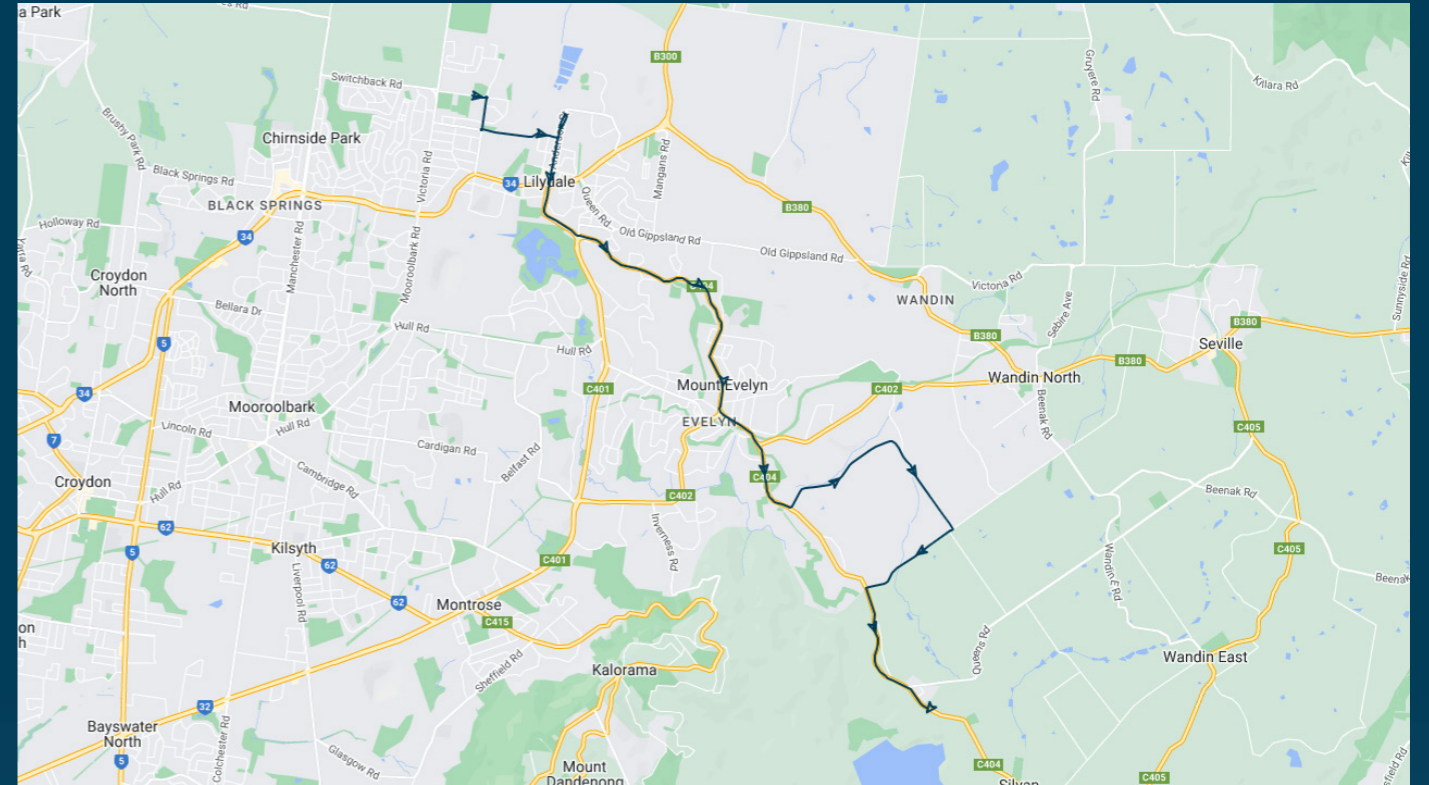

Lilydale Heights Secondary College

Route: 5224 (SBSC) | Afternoon

Stop ID	Stop Name	Time	Stop ID	Stop Name	Time
44542	Lilydale High School	15:12			
44541	Mt Lilydale Mercy College	15:26			
22044	Mt Evelyn Roundabout	15:40			
14547	Joy Ave/Monbulk Rd	15:41			
14548	Mt Evelyn PS - Clegg Rd/Monbulk Rd	15:42			
14549	Ormeau Rd/Monbulk Rd	15:43			
14550	McKillop Rd/Monbulk Rd	15:43			
14551	Margaret Rd/Monbulk Rd	15:44			
14555	Queens Rd/Monbulk Rd	15:49			
	Channel Rd/Queens Rd	15:50			
	171 Queens Rd	15:51			
	Queens Rd/Lewis Rd	15:52			
	Hunter Rd/Lewis Rd	15:53			

Lilydale Heights Secondary College

Route: 5224 (SBSC) | Afternoon

TURN DIRECTIONS

Depart Lilydale Heights College via Nelson Rd, right Cave Hill Rd, left Beresford Rd, into Gardiner St, left Anderson St, right into Mt Lilydale Mercy College, exit and left Anderson St, into Swansea Rd, into Hereford Rd, left Monbulk Rd, left McKillop Rd, right Hunter Rd, left Monbulk Rd, right Stonyford Rd to Silvan CFA.