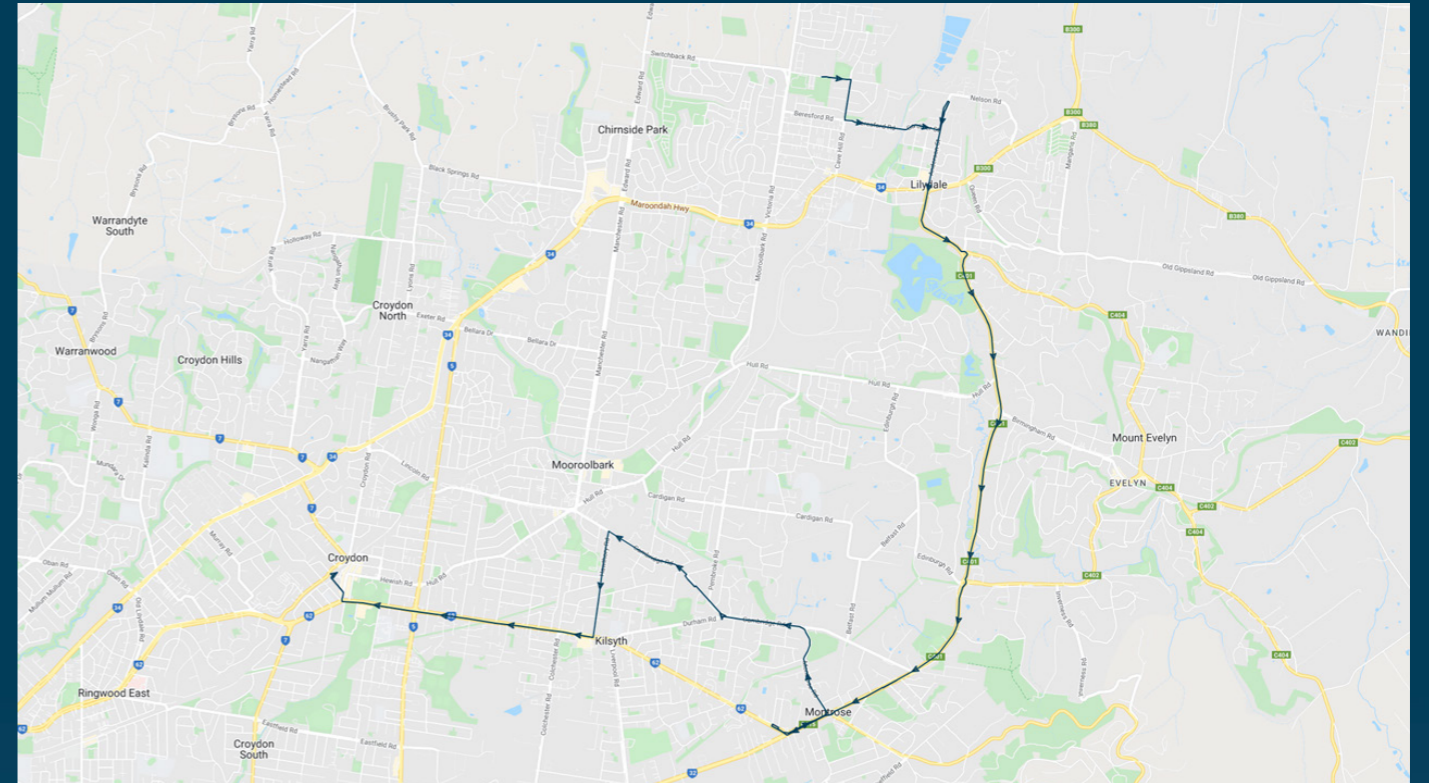

Times listed are estimated times only, it is advised to arrive at your stop earlier than the listed time to avoid missing your bus.

You can also download the Ventura Tracker app to view real time bus locations of all services

Lilydale Heights Secondary College

Route: 3401 | Afternoon