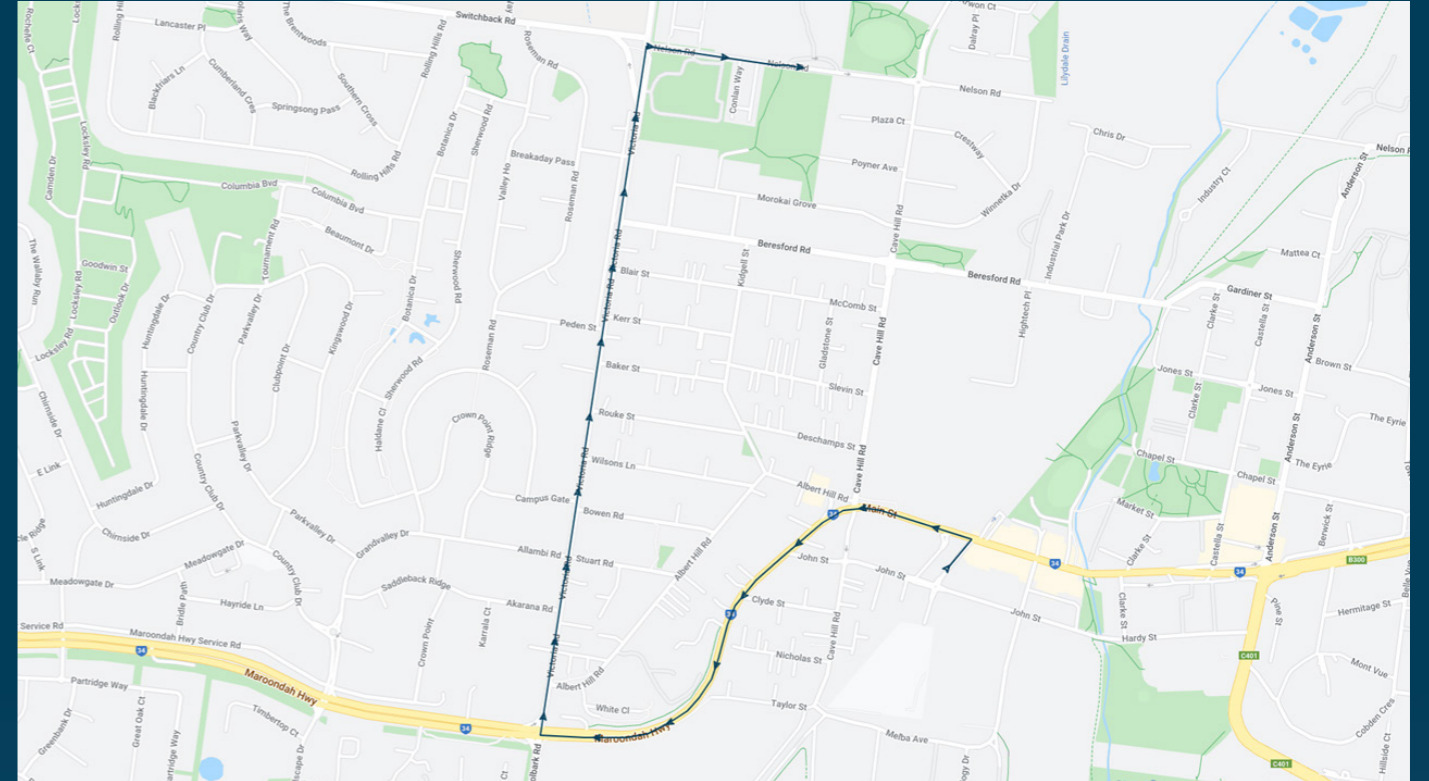

To view our list of live tracked services, visit www.venturabus.com.au

Times listed are estimated times only, it is advised to arrive at your stop earlier than the listed time to avoid missing your bus.

You can also download the Ventura Tracker app to view real time bus locations of all services

Lilydale Heights Secondary College

Route: 2588 | Morning

Stop ID	Stop Name	Time	Stop ID	Stop Name	Time
28197	Lilydale Station	08:32			
44540	Lilydale Heights College	08:49			

Lilydale Heights Secondary College

Route: 2588 | Morning

TURN DIRECTIONS

Via William Street East, left Maroondah Highway, right Victoria Road, right Nelson Road

To view our list of live tracked services, visit www.venturabus.com.au

Times listed are estimated times only, it is advised to arrive at your stop earlier than the listed time to avoid missing your bus.

You can also download the Ventura Tracker app to view real time bus locations of all services