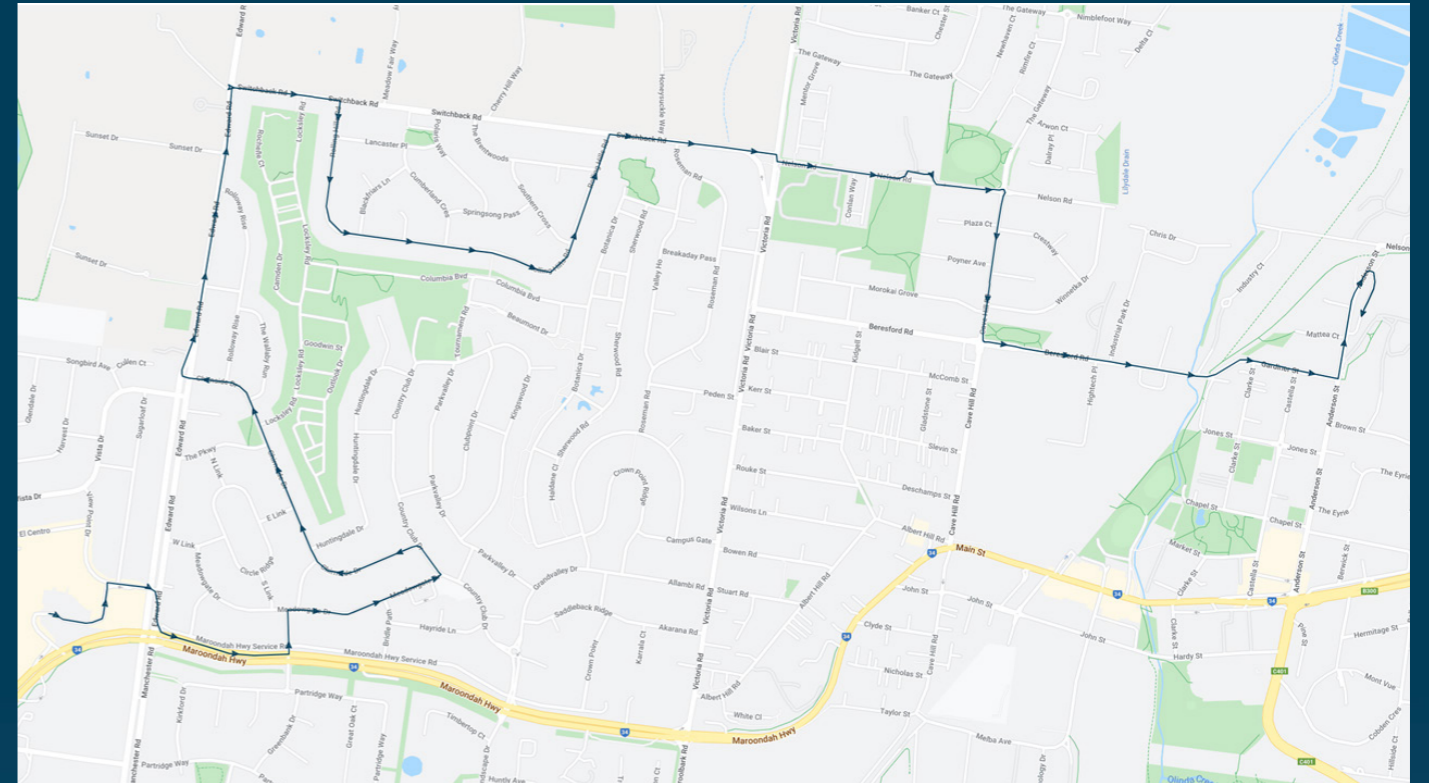

To view our list of live tracked services, visit www.venturabus.com.au

Times listed are estimated times only, it is advised to arrive at your stop earlier than the listed time to avoid missing your bus.

You can also download the Ventura Tracker app to view real time bus locations of all services

Lilydale Heights Secondary College

Route: 2598 | Morning

Stop ID	Stop Name	Time	Stop ID	Stop Name	Time
21300	Chirside Park SC - Bay 3	08:13			
15701	Chirside Dr/Country Club Dr	08:18			
15702	The Wallaby Run/Chirside Dr	08:20			
22150	Rolloway Rise/Edward Rd	08:23			
22148	Edward Rd/Switchback Rd	08:25			
44540	Lilydale Heights College	08:31			
22140	Crestway/Cave Hill Rd	08:32			
22138	Willmette Ct/Cave Hill Rd	08:33			
44541	Mt Lilydale Mercy College	08:39			

Lilydale Heights Secondary College

Route: 2598 | Morning

TURN DIRECTIONS

Depart Chirside SC, right View Point Dr, right Edward Rd, left Maroondah Hwy, left Sheppards Ln, right Meadowgate Dr, left Country Club Dr, left Chirside Dr, right Edward Rd, right Switchback Rd, right Rolling Hills Rd, right Switchback Rd, right victoria Rd, left Nelson Rd, left into Lilydale Heightsss Secondary College, left Nelson Rd, right Cave Hill Rd, left Beresford Rd, Into Gardiner St, left Anderson St, right into Mt Lilydale Mercy College